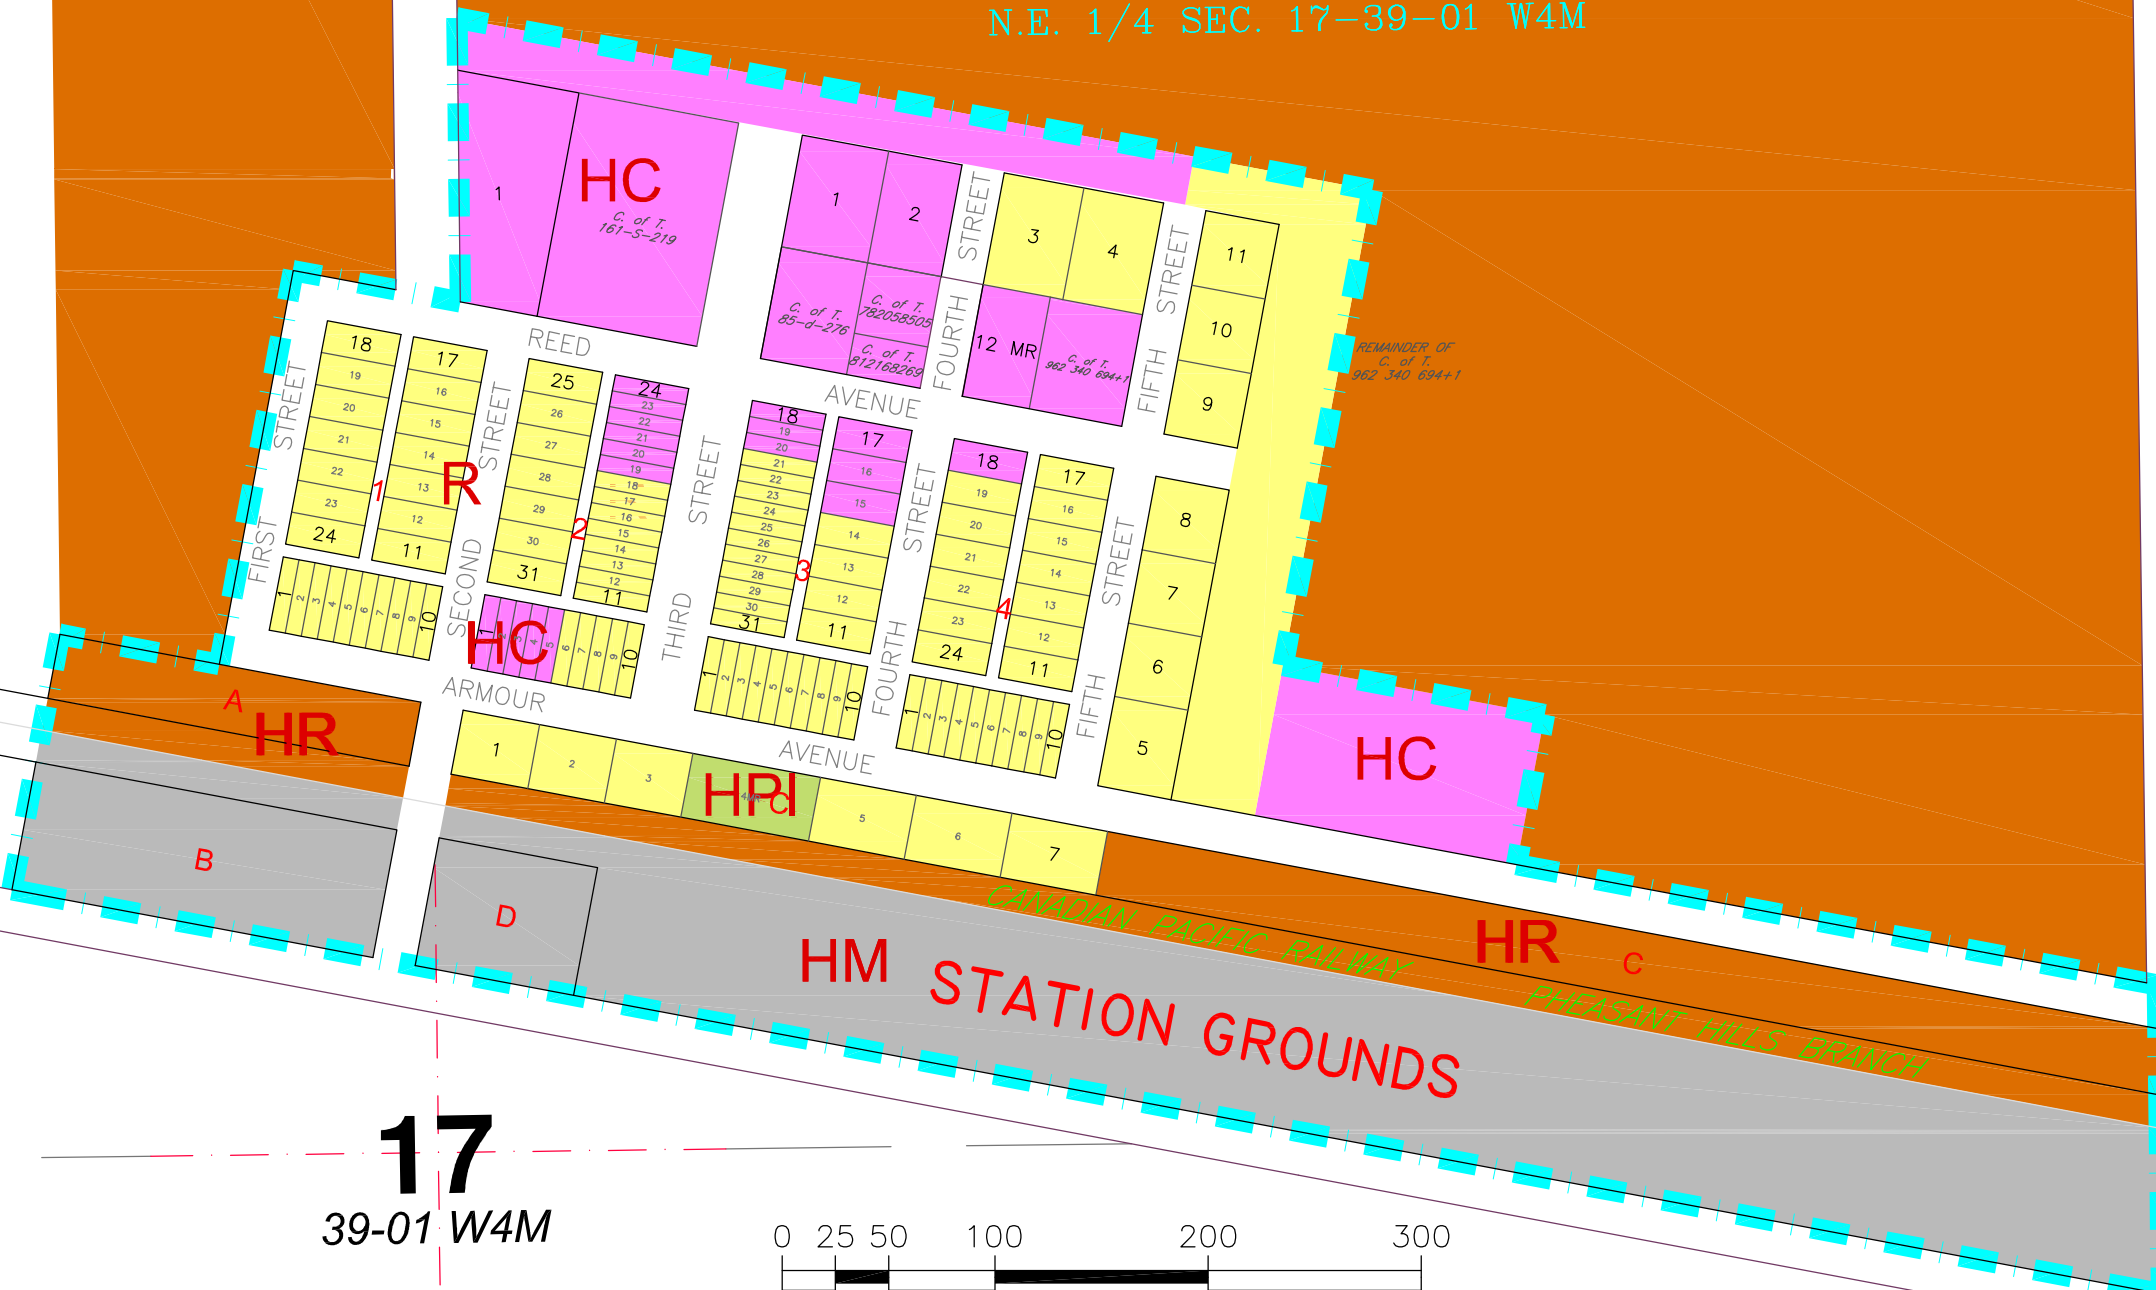

HIGHWAY NO. 13

N.W. 1/4 SEC. 17-39-01 W4M

ACCESS ROAD

ROAD ALLOWANCE

HR

HR

remainder of
N.E. 1/4 SEC. 17-39-01 W4M

LEGEND

- HC Hamlet Commercial District
- R Hamlet Residential District
- HM Hamlet Industrial District
- HPI Hamlet Public / Institutional District
- HR Hamlet Reserve District

N

17
39-01 W4M

Municipal District of
Provost No. 52
HAMLET OF HAYTER
ZONING

MAP TEN

PRODUCED BY :

Not responsible for errors or omissions