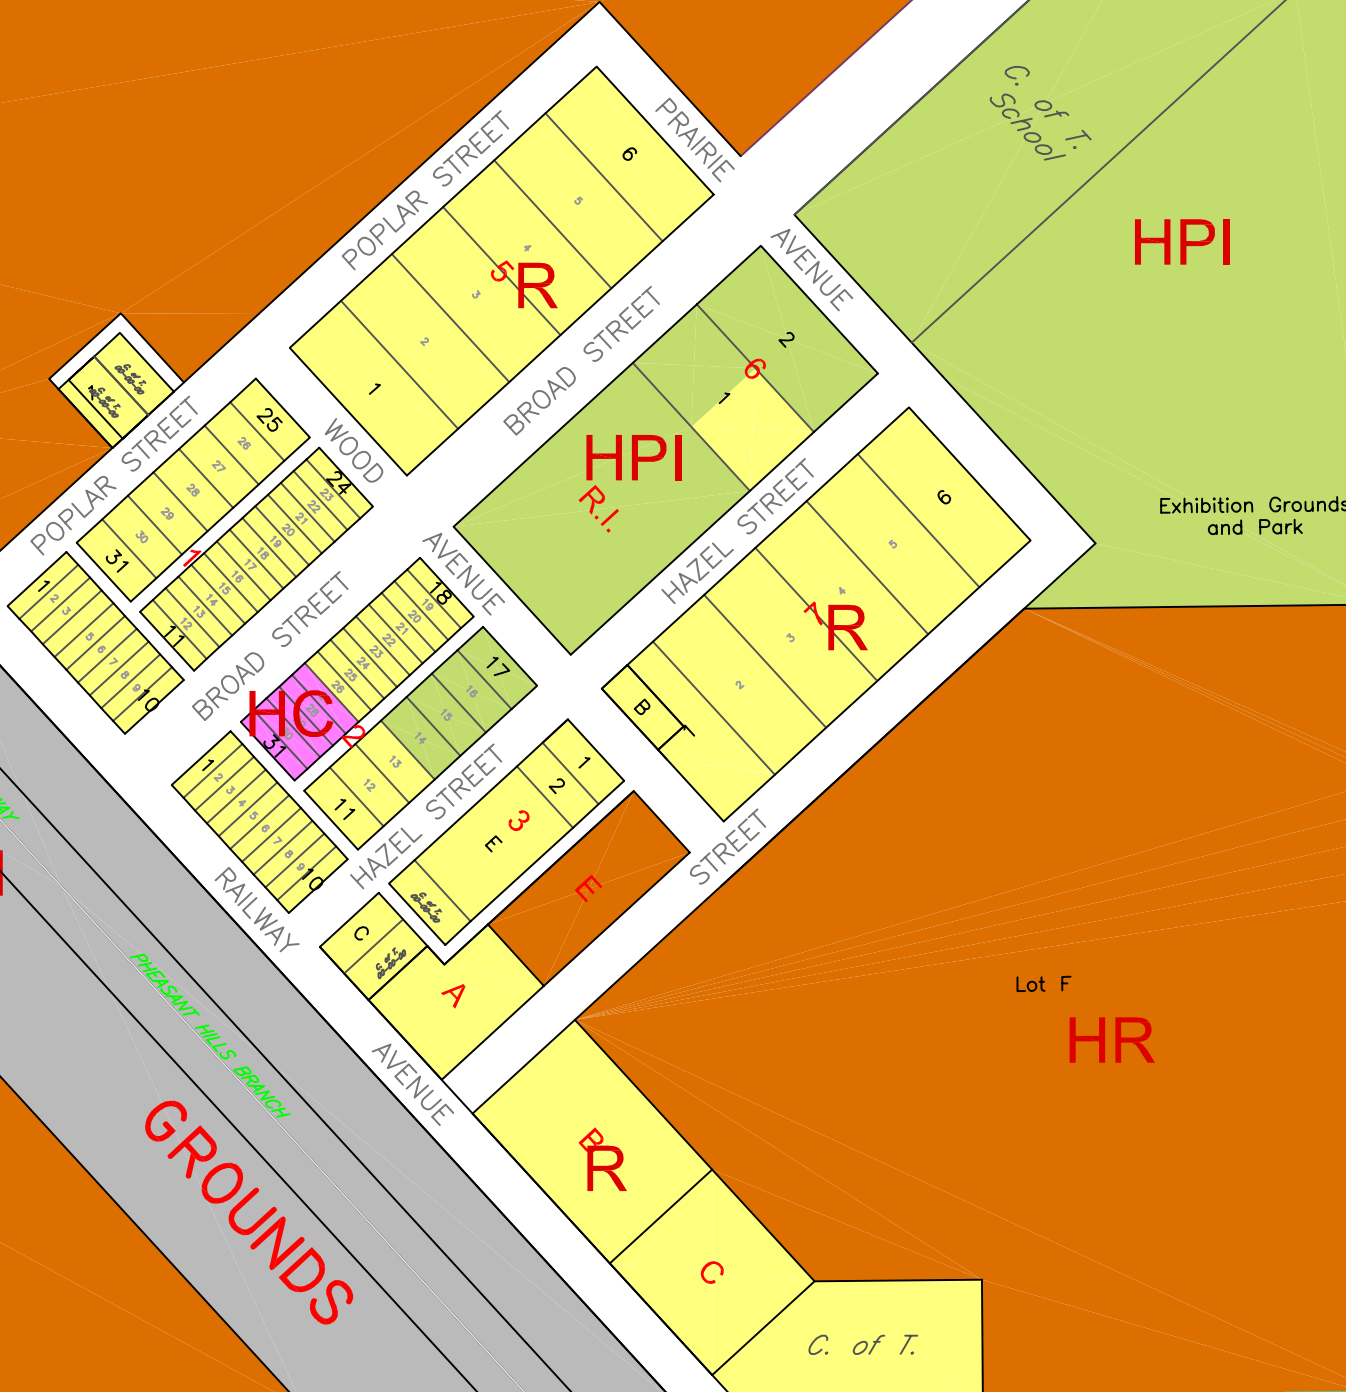

- HC** Hamlet Commercial District
- R** Hamlet Residential District
- HM** Hamlet Industrial District
- HPI** Hamlet Public / Institutional District
- HR** Hamlet Reserve District

STATION

CANADIAN PACIFIC RAILWAY

HM

PHOENIX HILLS BRANCH
RAILWAY
ROADS
GROUND

HR

A
NUISANCE
GROUND

ROAD ALLOWANCE

ROAD ALLOWANCE

Exhibition Grounds and Park

Lot F

HR

Block 1
Lot 1

Municipal District of
Provost No. 52
HAMLET OF METISKOW
ZONING

MAP SEVEN

PRODUCED BY : PALLISER REGIONAL
MUNICIPAL SERVICES
HANNA, ALBERTA
Not responsible for errors or omissions