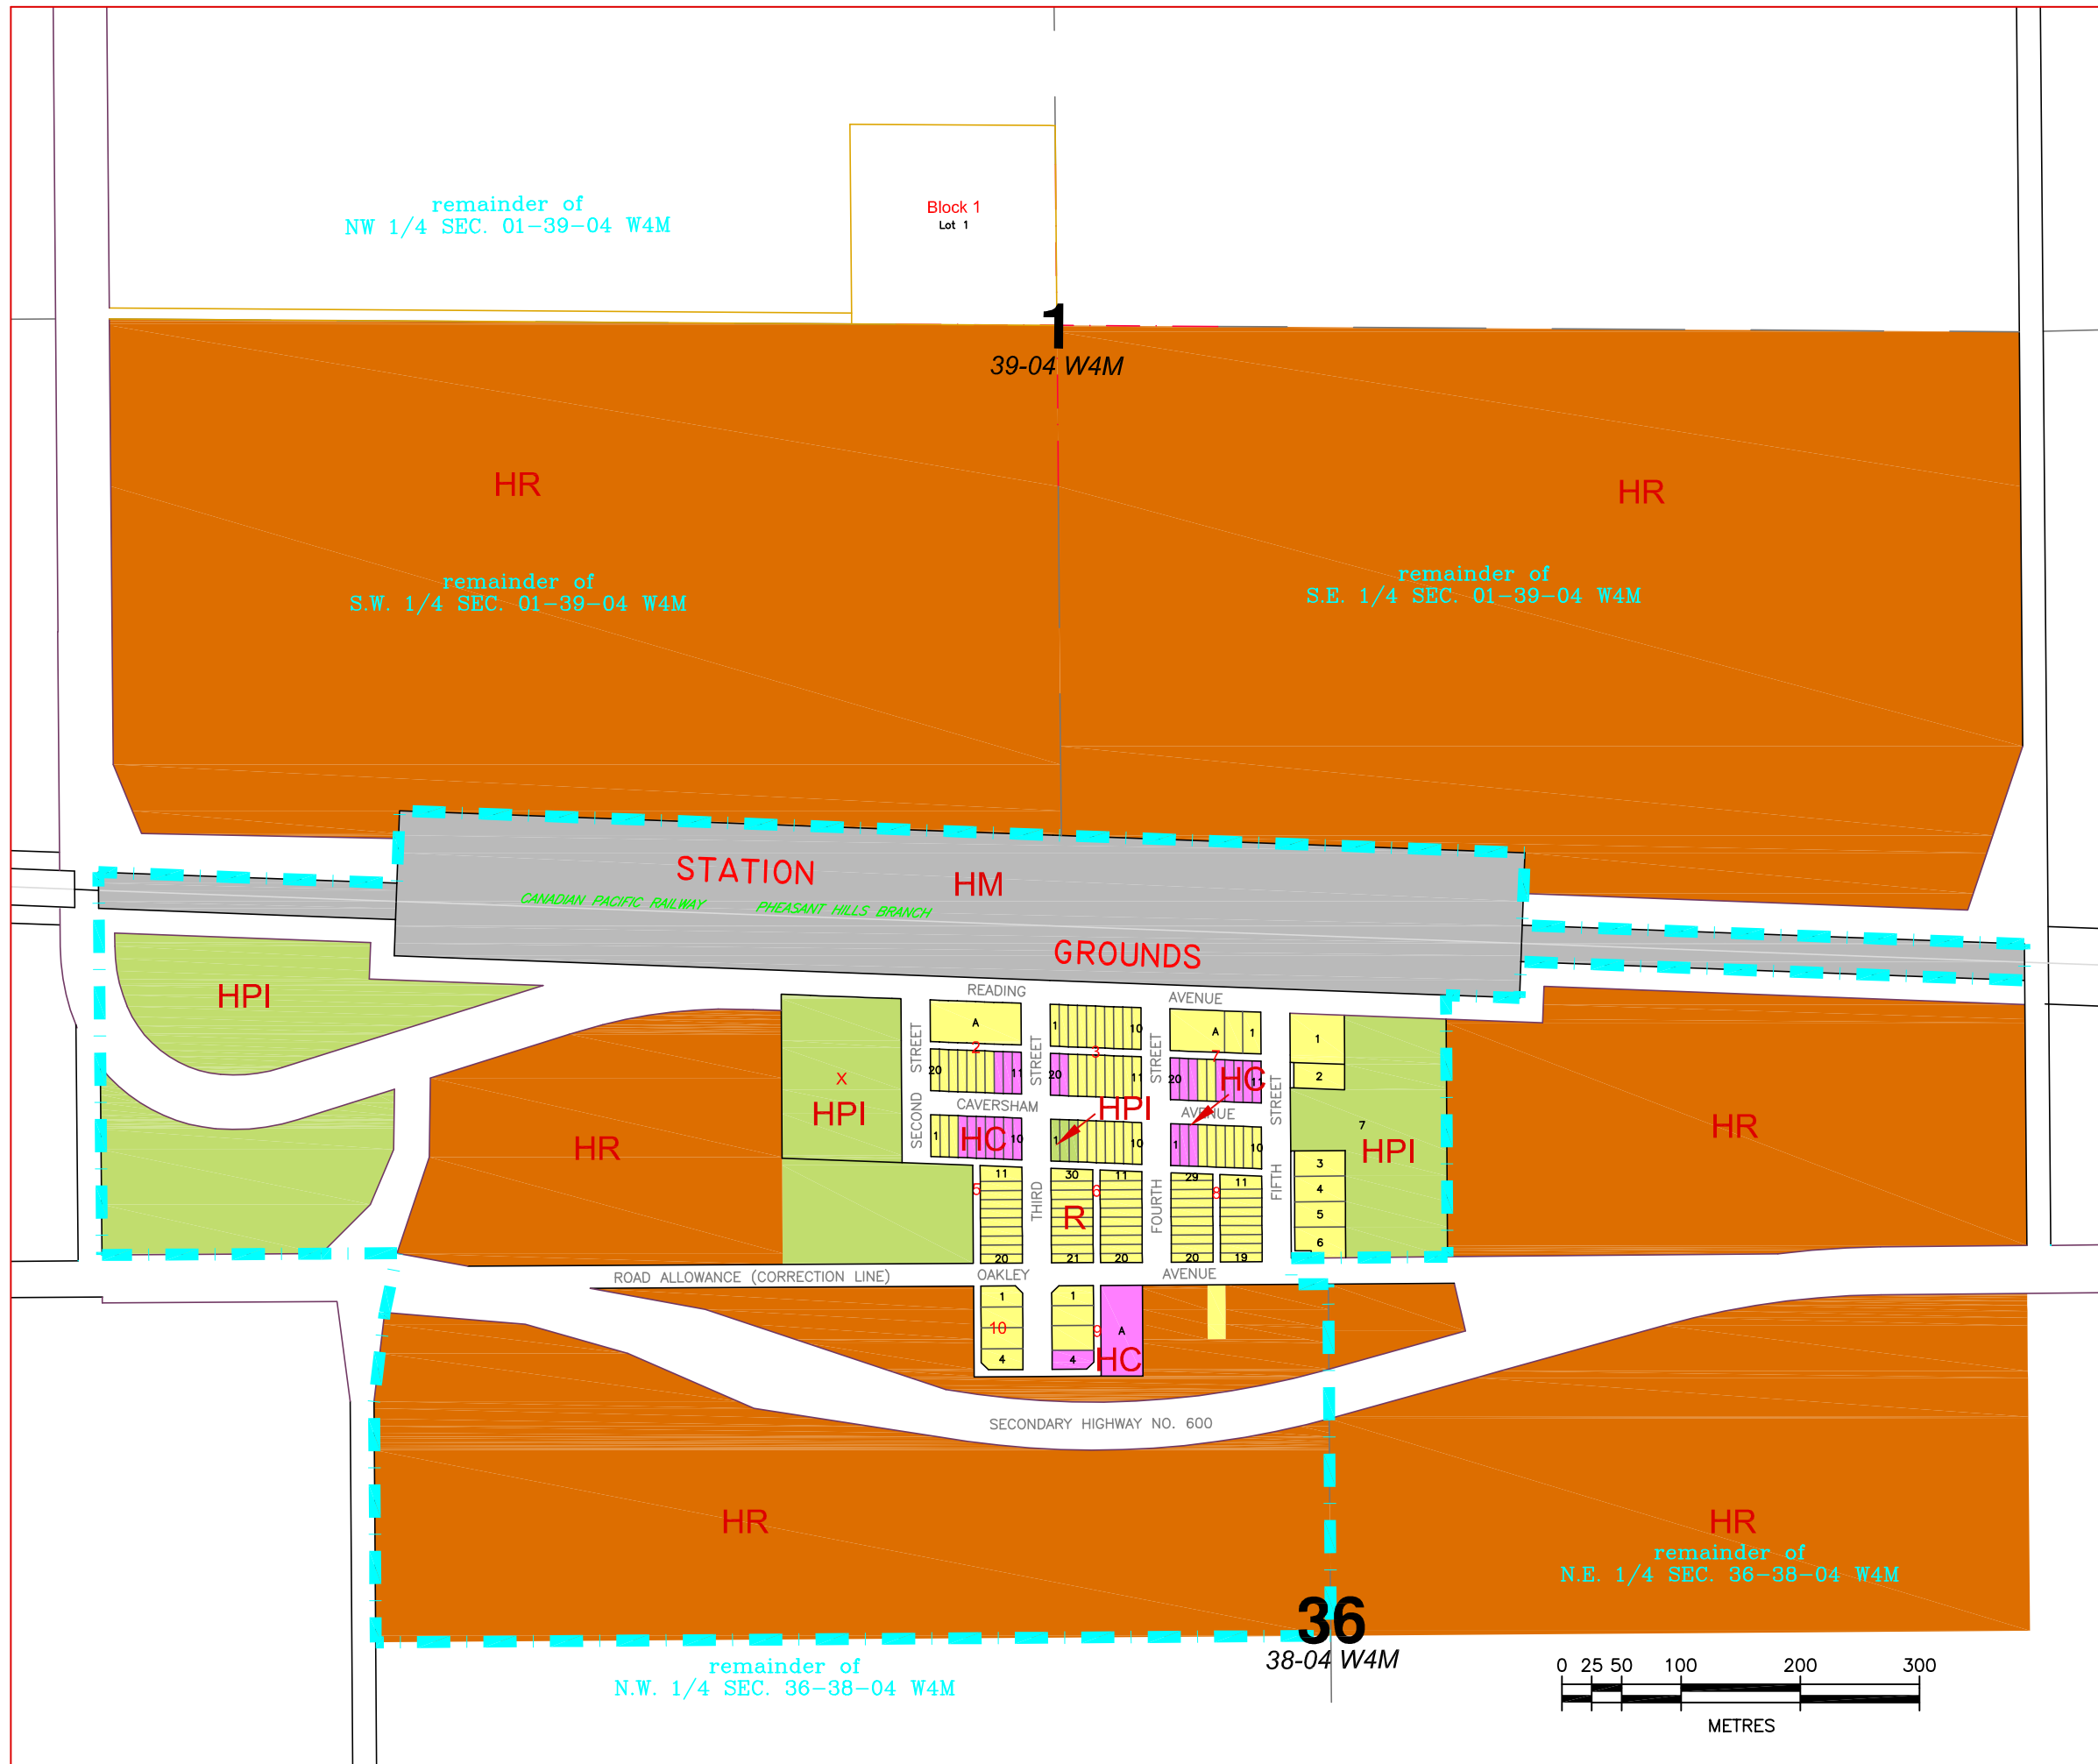

**LEGEND**

- HC** Hamlet Commercial District
- R** Hamlet Residential District
- HM** Hamlet Industrial District
- HPI** Hamlet Public / Institutional District
- HR** Hamlet Reserve District

**Municipal District of  
Provost No. 52**

**HAMLET OF CADOGAN  
AND VICINITY AREA  
ZONING**

MAP EIGHT

PRODUCED BY : **PALLISER REGIONAL  
MUNICIPAL SERVICES**  
HANNA, ALBERTA

Not responsible for errors or omissions