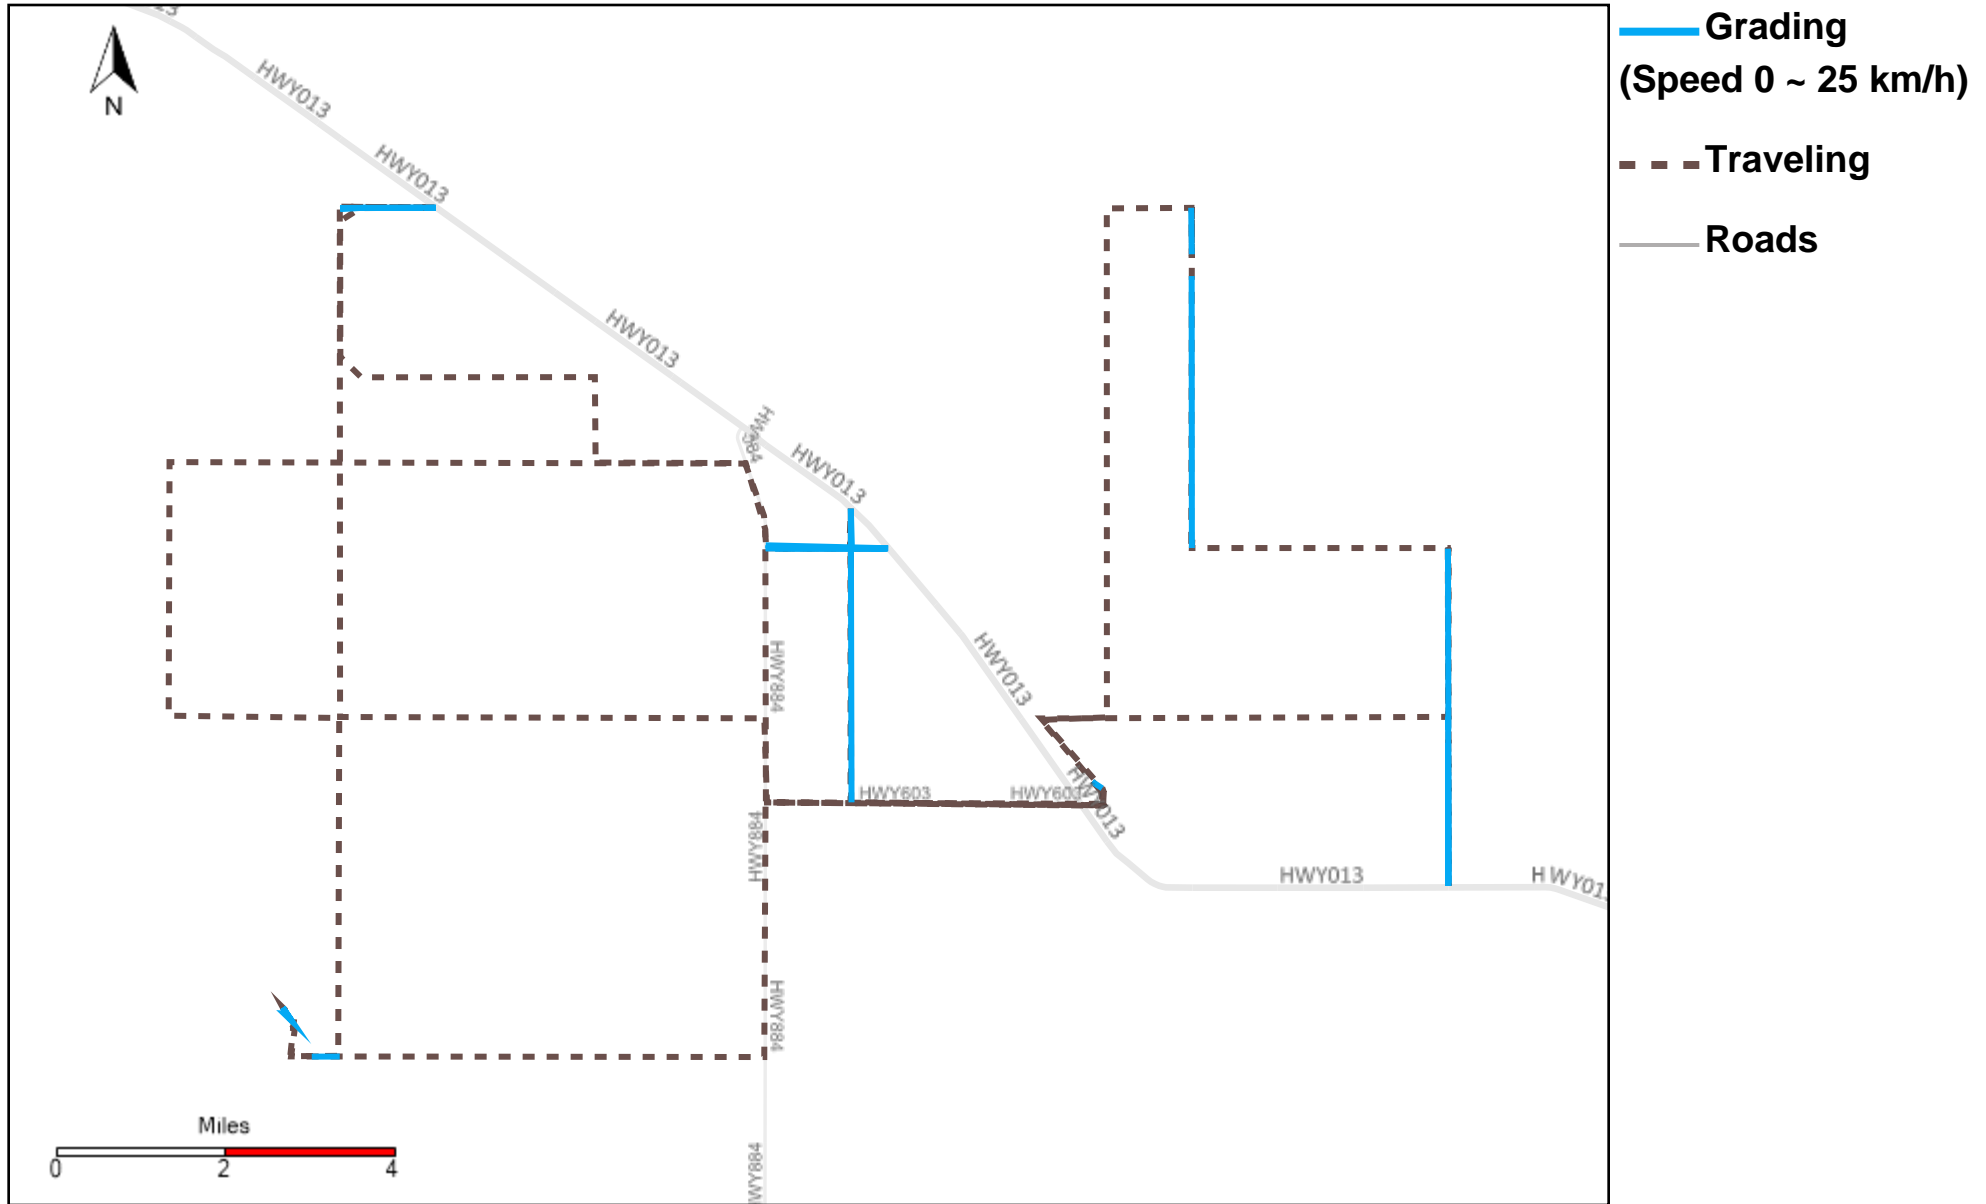

43-220_2025-11-02 ~ 2025-11-08 Tracking

Total Distance(km)	Total Hours	Work Distance(km)	Work Hours
231.49	17 hrs 11 min 1 sec	83.6	11 hrs 15 min 55 sec