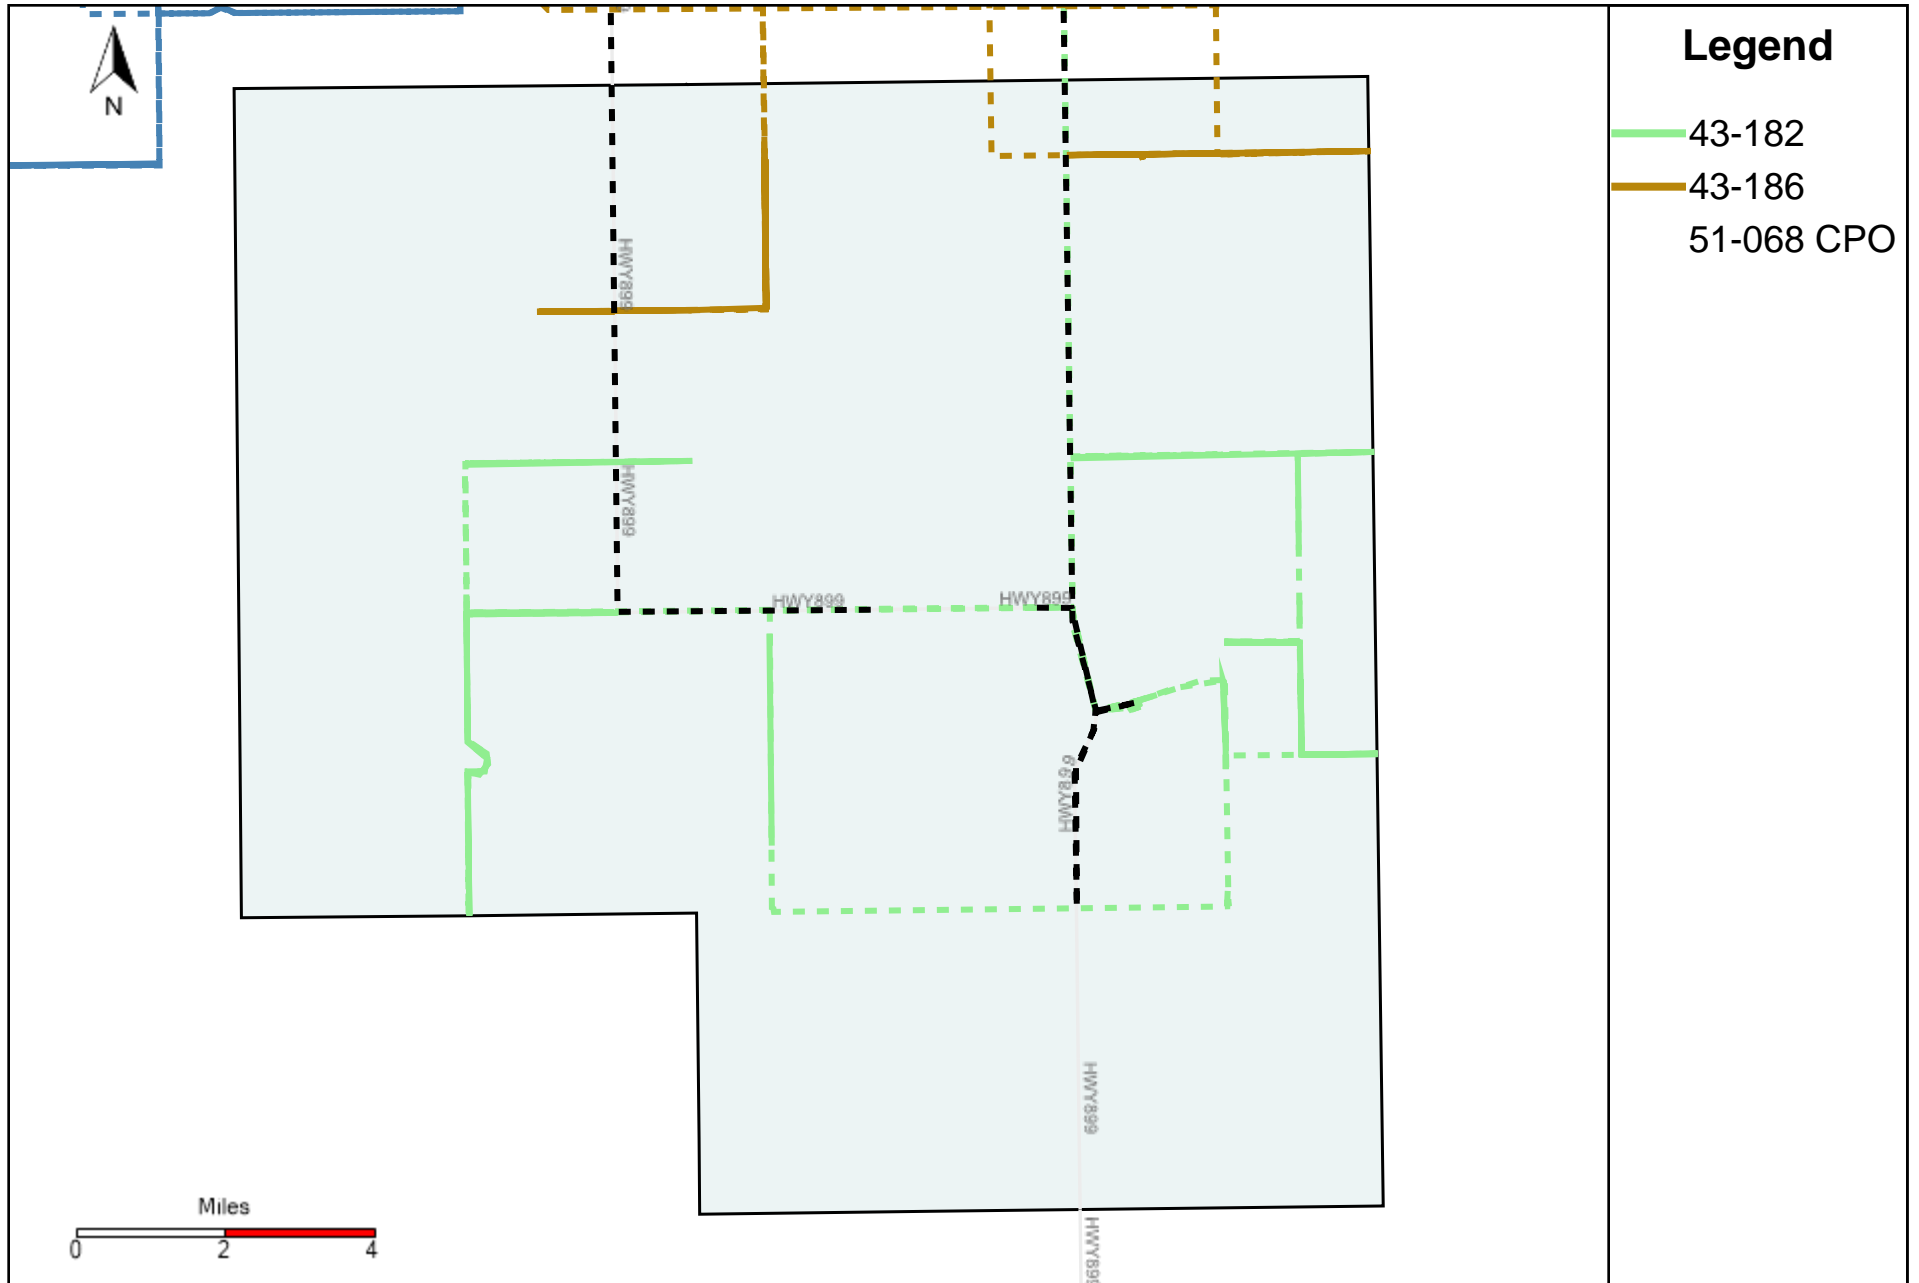

Provost Weekly Grader Report (2025-11-02 ~ 2025-11-08)

Division: 1 Grader Report(2025-11-02 ~ 2025-11-08)

Vehicle Name List	Total Distance(km)	Total Hours
43-182, 43-186, 51-068 CPO	1223.35	69 hrs 44 min 34 sec