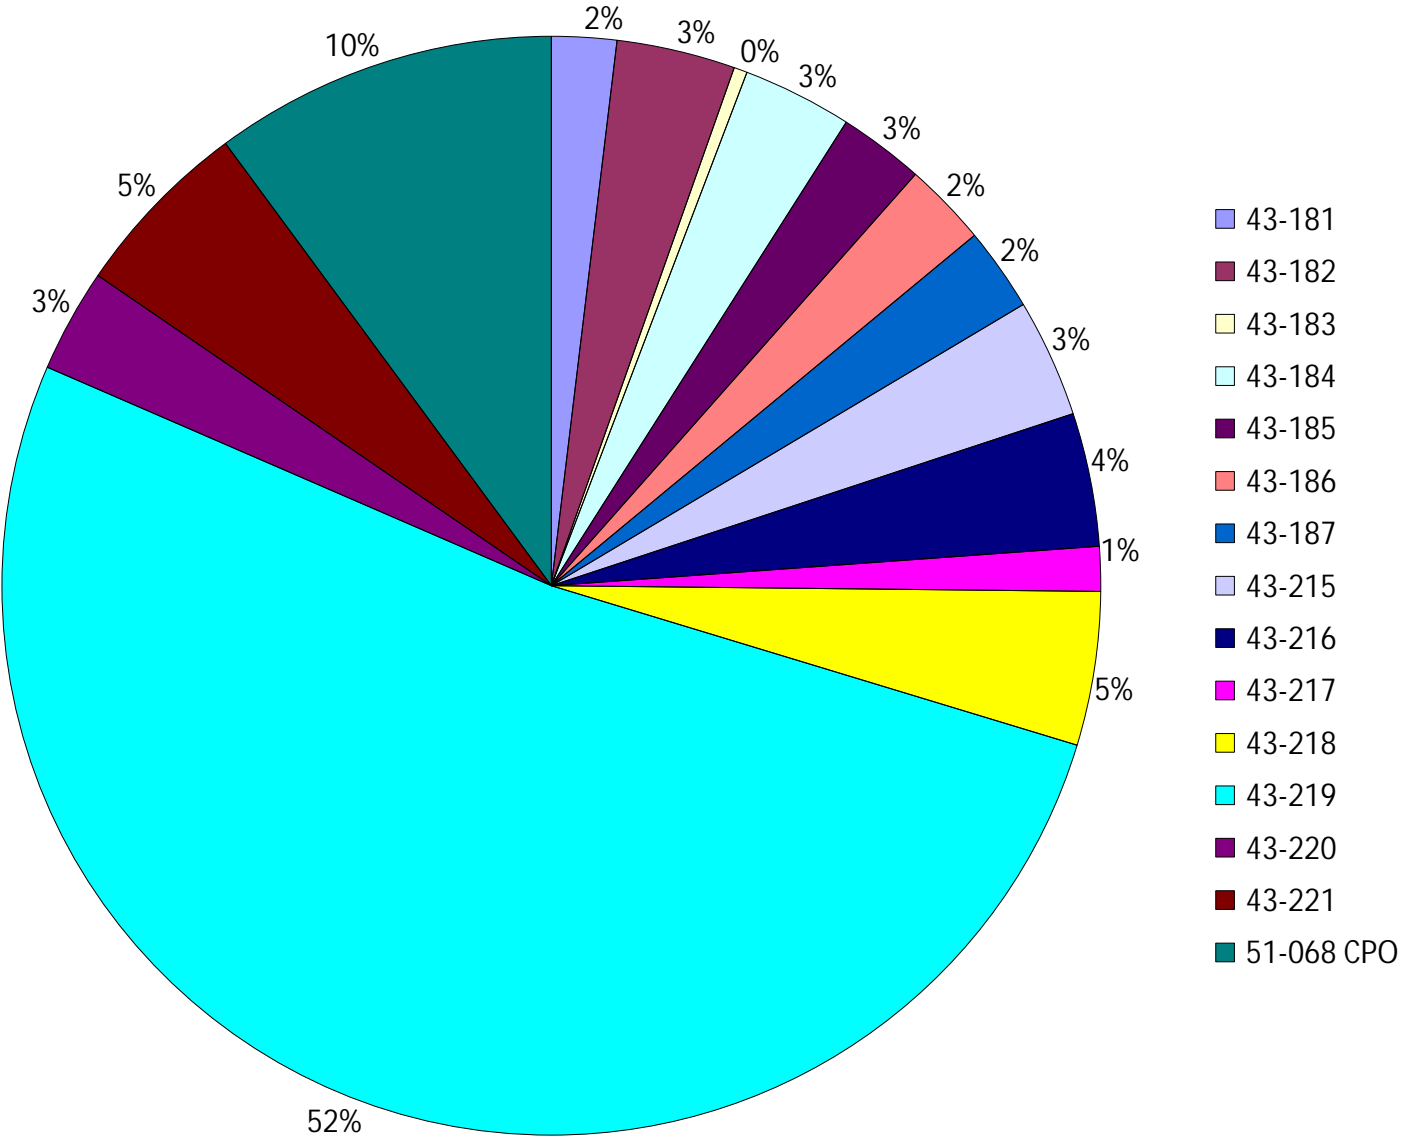

Provost Weekly Grader Report

From 11/2/2025 To 11/8/2025

11/8/2025

Vehicle	Total Distance(km)	Total Hours	Work Distance(km)	Work Hours
43-181	145.4	20 hrs 10 min 28 sec	64.37	9 hrs 11 min 35 sec
43-182	265.97	25 hrs 4 min 58 sec	122.14	20 hrs 42 min 29 sec
43-183	29.89	0 hrs 52 min 19 sec	0	0 hrs 0 min 0 sec
43-184	245.58	26 hrs 0 min 59 sec	135.69	21 hrs 51 min 12 sec
43-185	191.33	21 hrs 8 min 13 sec	123.78	22 hrs 57 min 26 sec
43-186	187.58	20 hrs 12 min 46 sec	104.8	16 hrs 17 min 5 sec
43-187	186.9	20 hrs 28 min 51 sec	109.52	16 hrs 32 min 21 sec
43-215	265.3	32 hrs 56 min 6 sec	112.38	20 hrs 16 min 3 sec
43-216	298.89	24 hrs 34 min 13 sec	132.16	17 hrs 20 min 21 sec
43-217	99.84	10 hrs 46 min 34 sec	44.83	8 hrs 2 min 18 sec
43-218	344.35	30 hrs 1 min 33 sec	146.85	23 hrs 9 min 4 sec
43-219	3946.77	19 hrs 11 min 24 sec	74.88	11 hrs 2 min 9 sec
43-220	231.49	17 hrs 11 min 1 sec	83.6	11 hrs 15 min 55 sec
43-221	406.97	30 hrs 19 min 55 sec	121.76	19 hrs 46 min 40 sec
51-068 CPO	769.8	24 hrs 26 min 50 sec	2.69	0 hrs 57 min 49 sec
Total:	7616.05	323 hrs 26 min 11 sec	1379.47	219 hrs 22 min 27 sec

Vehicle Distance Vs Total Distance (%) From 11/2/2025 To 11/8/2025

Provost Weekly Grader Report