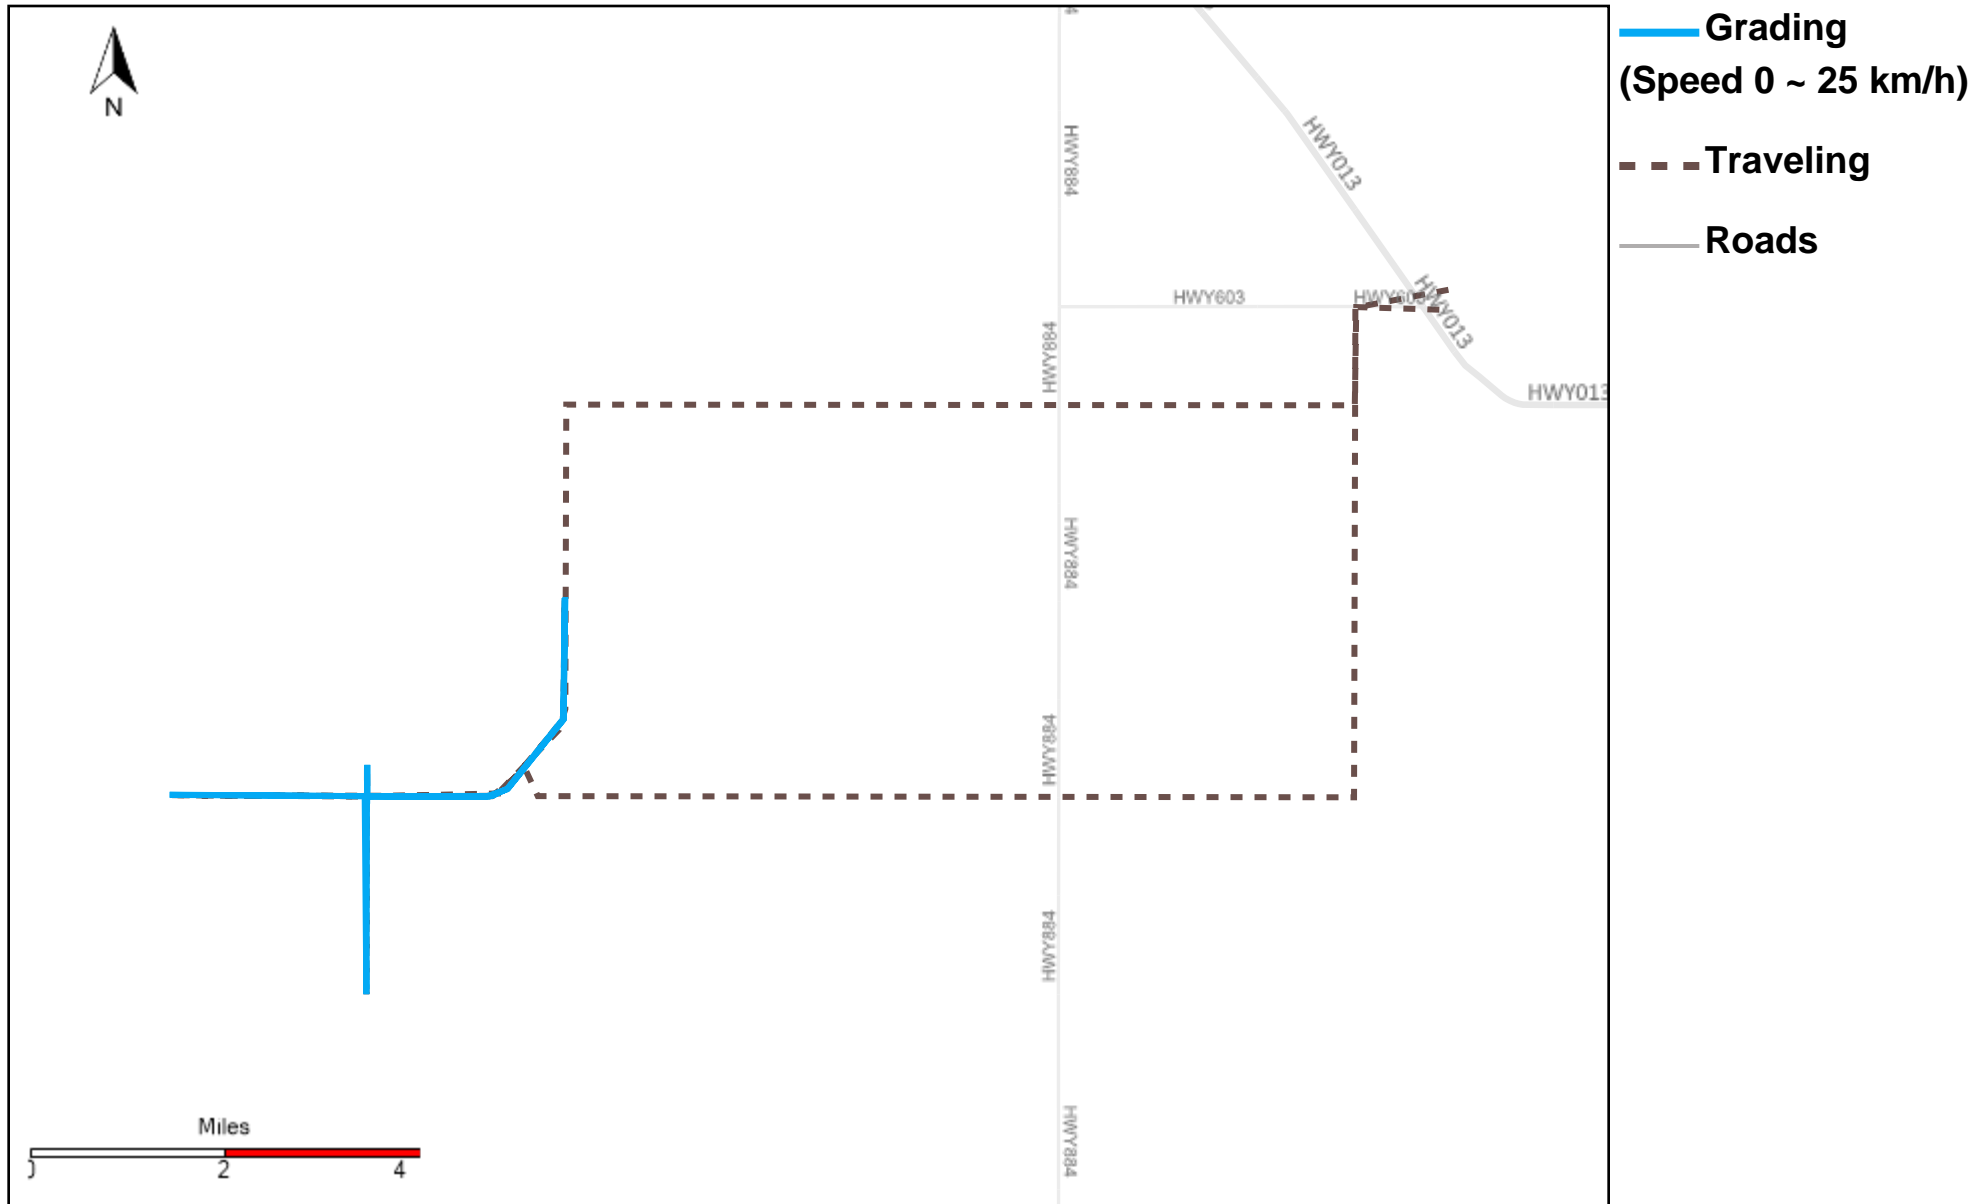

43-217_2025-11-02 ~ 2025-11-08 Tracking

Total Distance(km)	Total Hours	Work Distance(km)	Work Hours
99.84	10 hrs 46 min 34 sec	44.83	8 hrs 2 min 18 sec