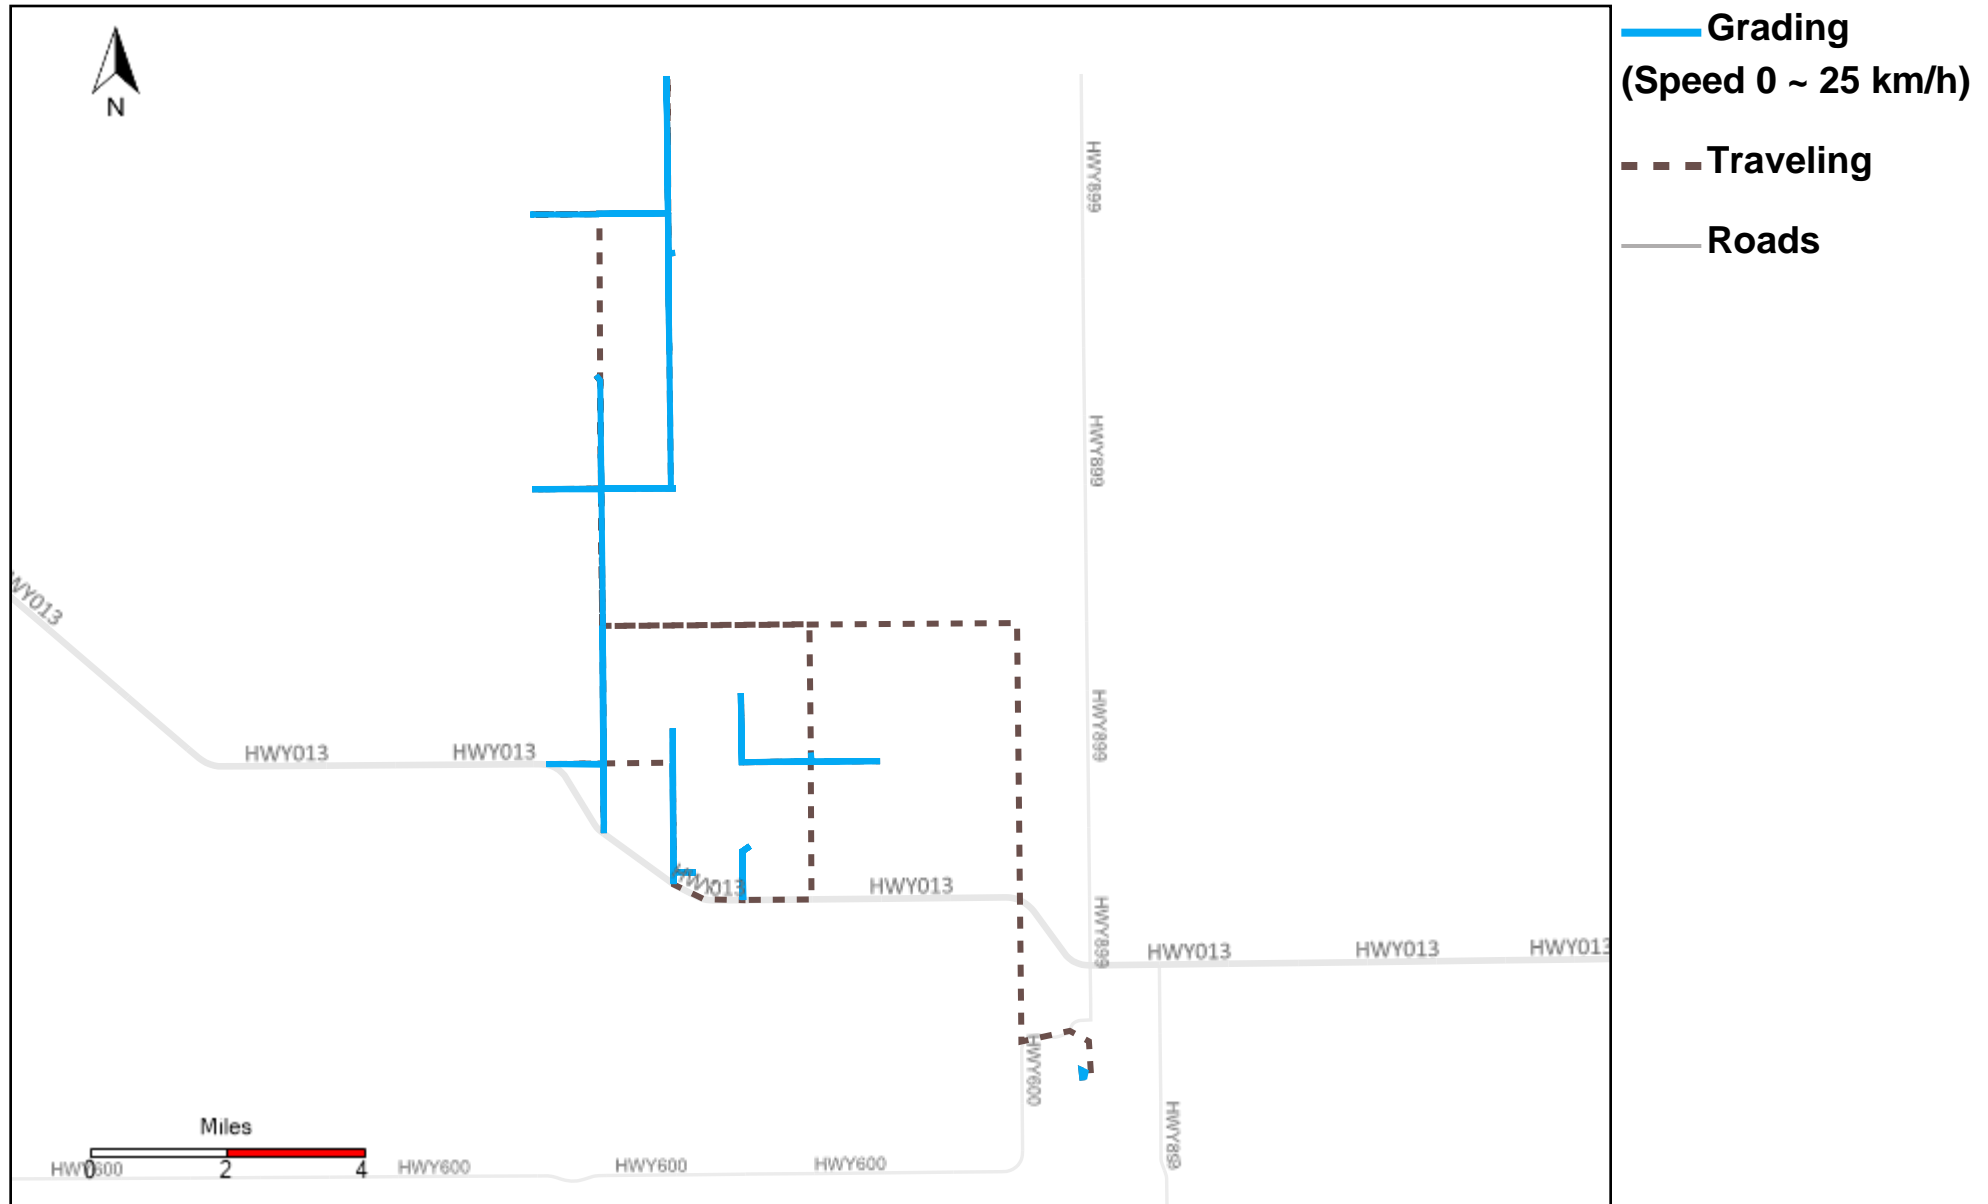

43-185_2025-11-02 ~ 2025-11-08 Tracking

Total Distance(km)	Total Hours	Work Distance(km)	Work Hours
191.33	21 hrs 8 min 13 sec	123.78	22 hrs 57 min 26 sec