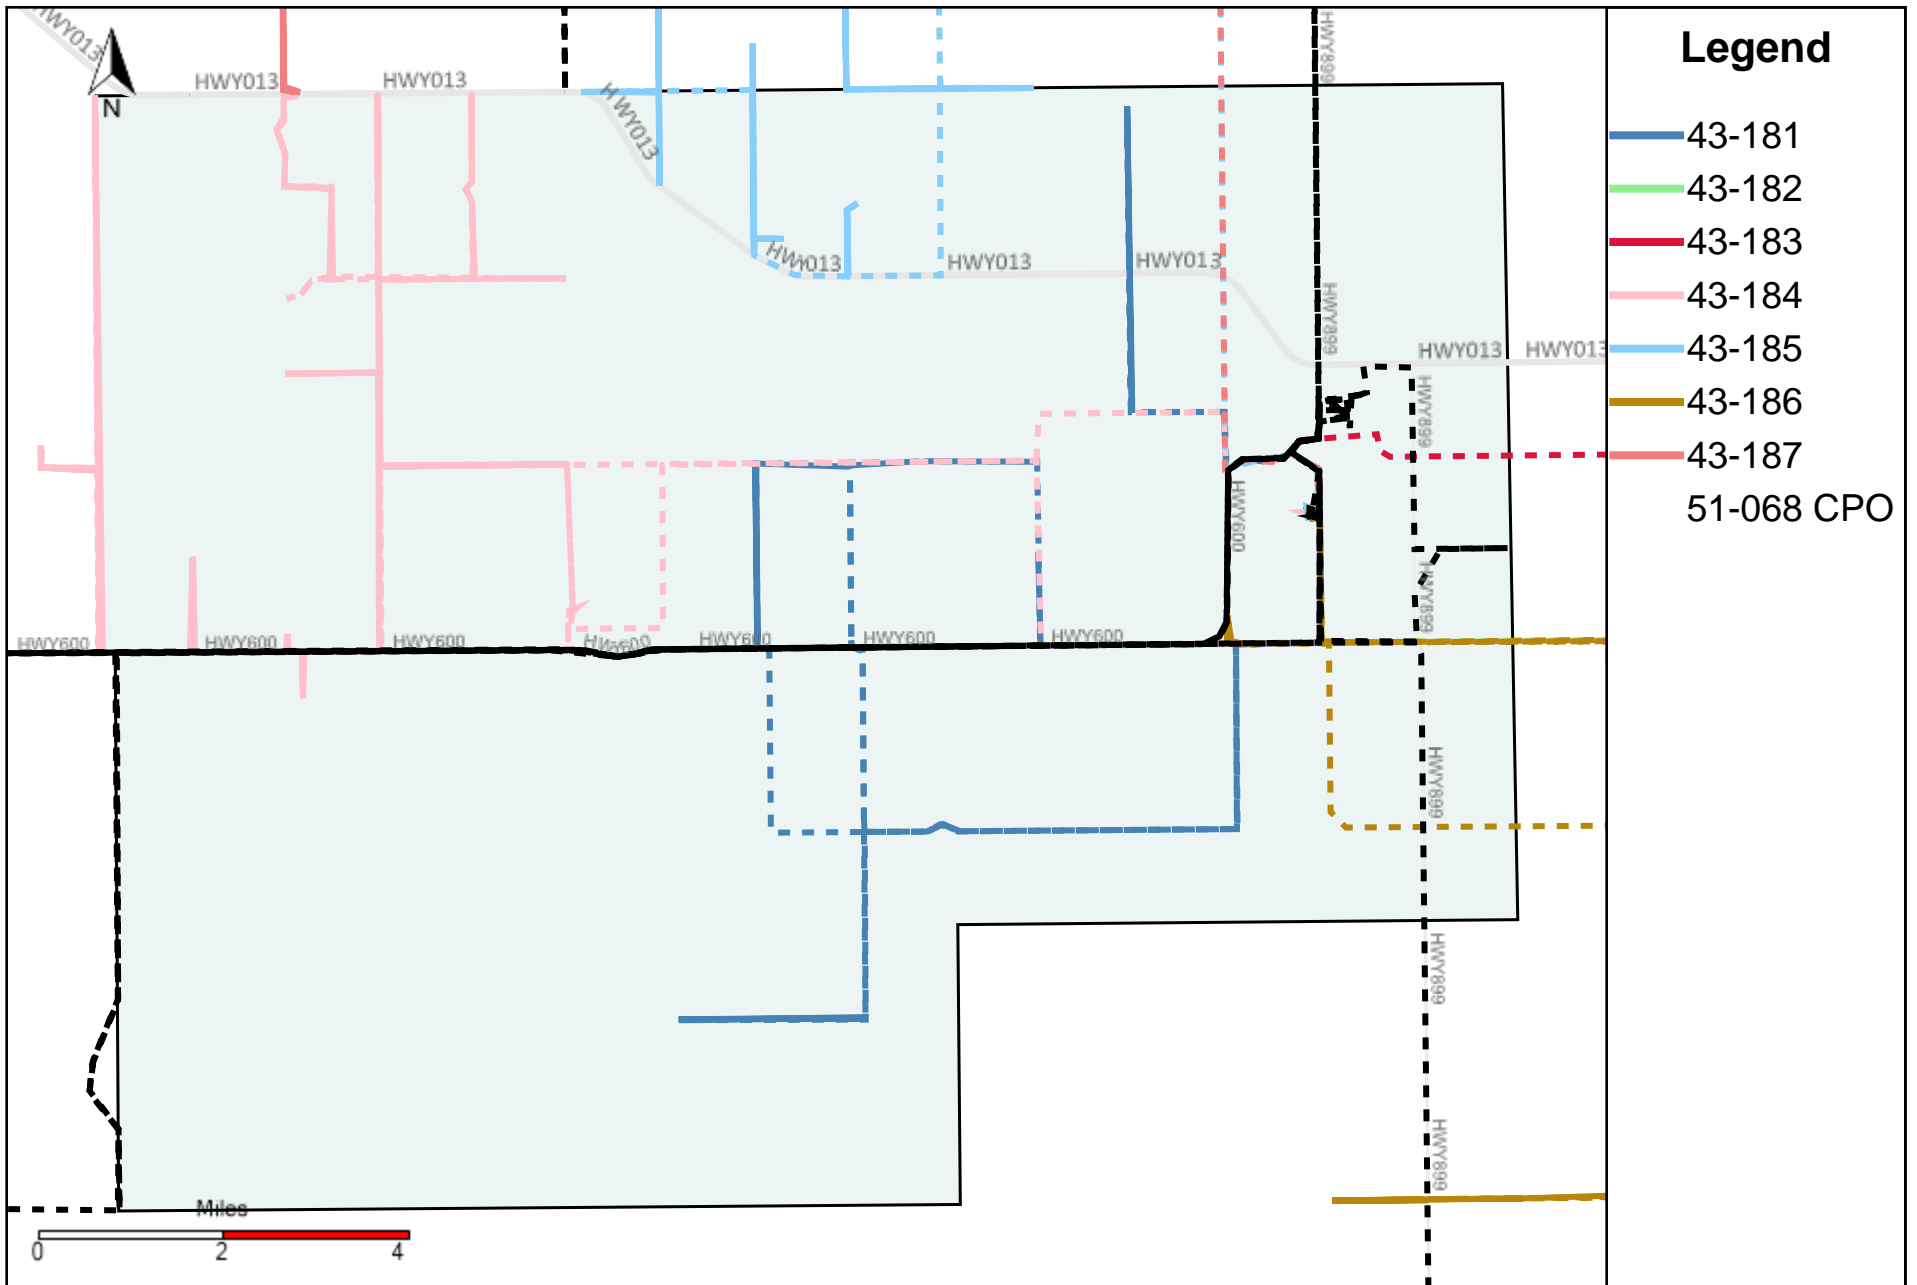

Provost Weekly Grader Report (2025-11-02 ~ 2025-11-08)

Division: 1 Grader Report(2025-11-02 ~ 2025-11-08)

Vehicle Name List	Total Distance(km)	Total Hours
43-182, 43-186, 51-068 CPO	1223.35	69 hrs 44 min 34 sec

Division: 2 Grader Report(2025-11-02 ~ 2025-11-08)

Vehicle Name List	Total Distance(km)	Total Hours
43-182, 43-183, 43-186, 51-068 CPO	1253.24	70 hrs 36 min 53 sec

Division: 3 Grader Report(2025-11-02 ~ 2025-11-08)

Vehicle Name List	Total Distance(km)	Total Hours
43-181, 43-182, 43-183, 43-184, 43-185, 43-186, 43-187, 51-068 CPO	2022.44	158 hrs 25 min 24 sec

Division: 4 Grader Report(2025-11-02 ~ 2025-11-08)

Vehicle Name List	Total Distance(km)	Total Hours
43-184, 43-185, 43-187, 43-218, 51-068 CPO	1737.96	122 hrs 6 min 26 sec

Division: 5 Grader Report(2025-11-02 ~ 2025-11-08)

Vehicle Name List	Total Distance(km)	Total Hours
43-184, 43-216, 43-219, 51-068 CPO	5261.04	94 hrs 13 min 26 sec

Division: 6 Grader Report(2025-11-02 ~ 2025-11-08)