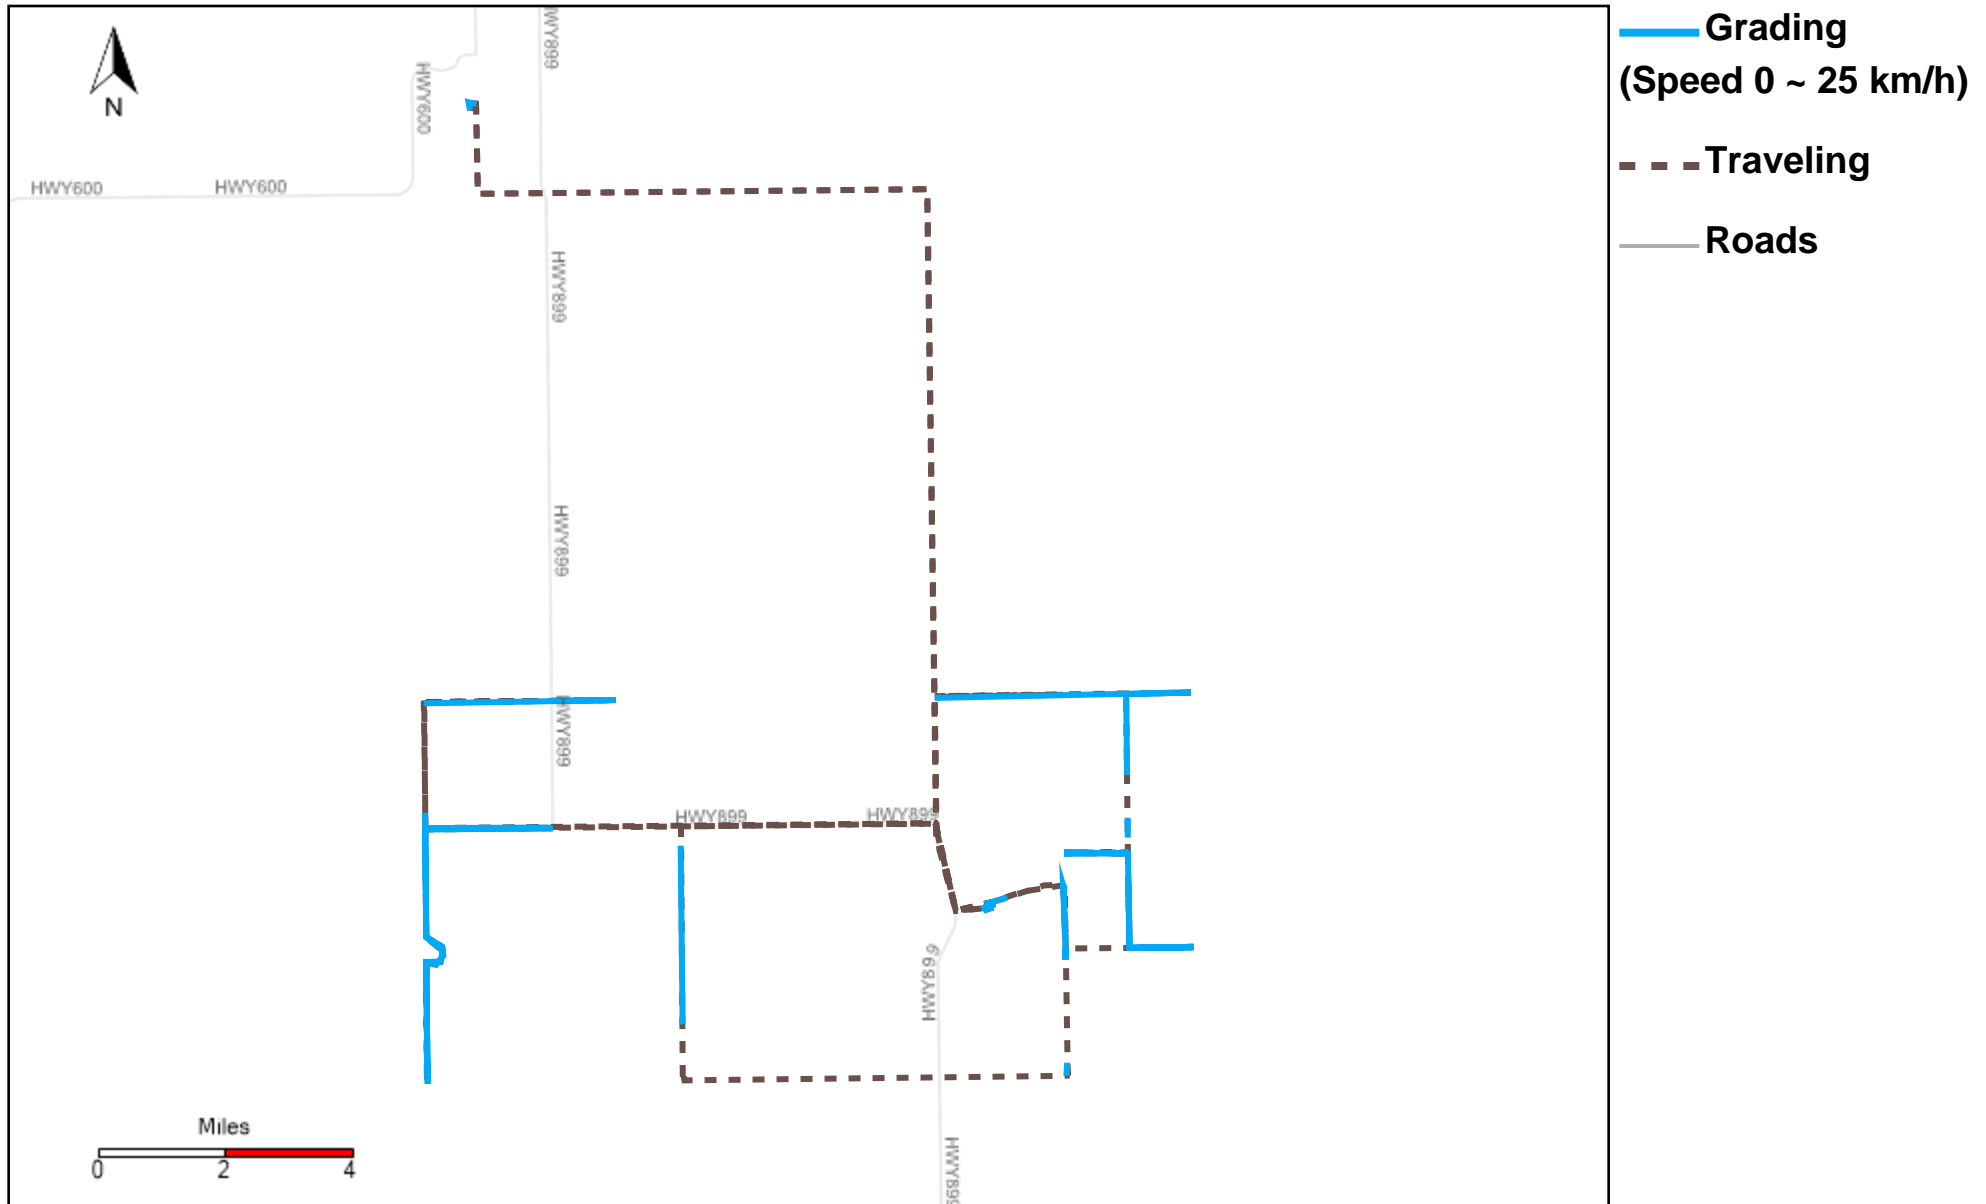

43-182_2025-11-02 ~ 2025-11-08 Tracking

Total Distance(km)	Total Hours	Work Distance(km)	Work Hours
265.97	25 hrs 4 min 58 sec	122.14	20 hrs 42 min 29 sec