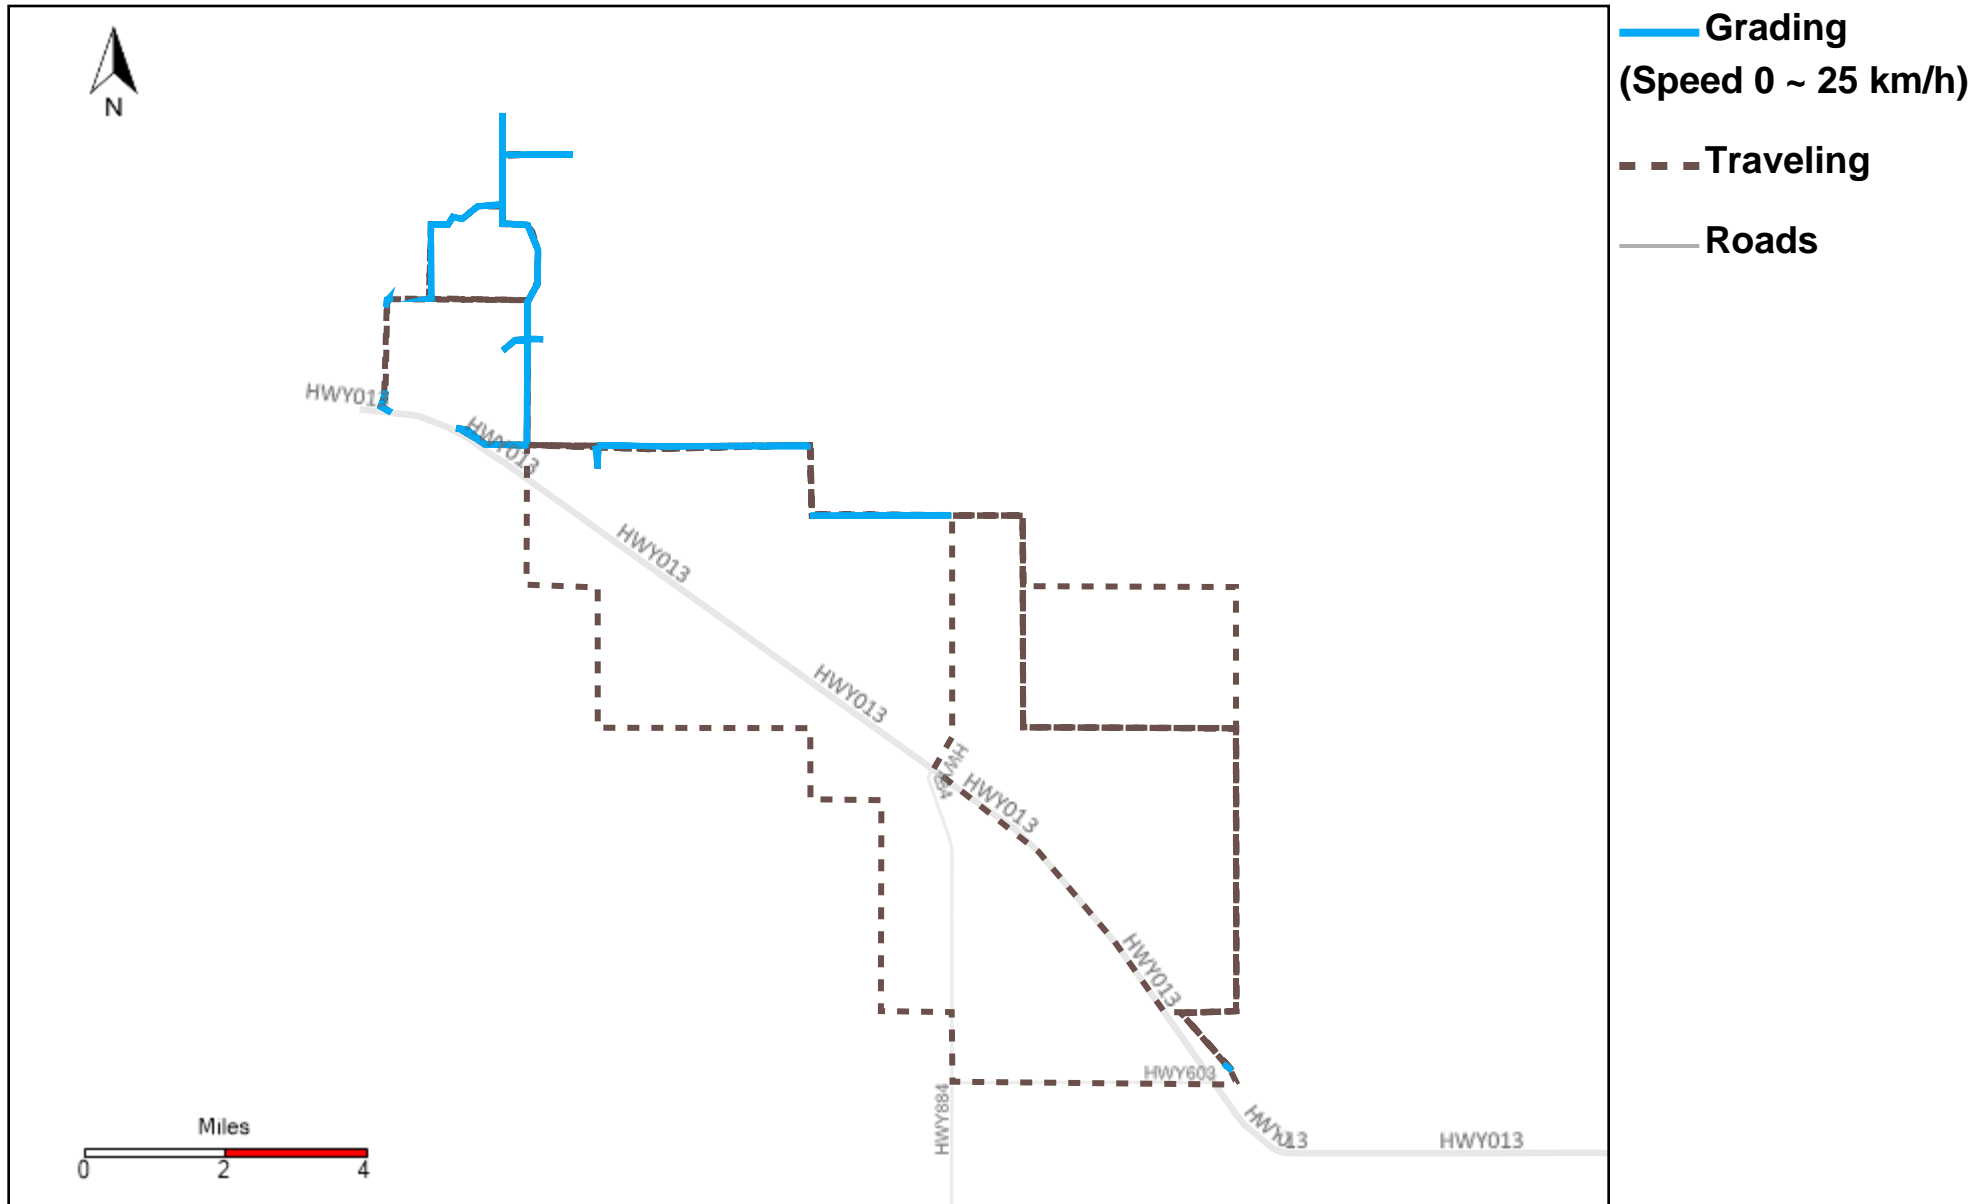

43-221_2025-11-02 ~ 2025-11-08 Tracking

Total Distance(km)	Total Hours	Work Distance(km)	Work Hours
406.97	30 hrs 19 min 55 sec	121.76	19 hrs 46 min 40 sec