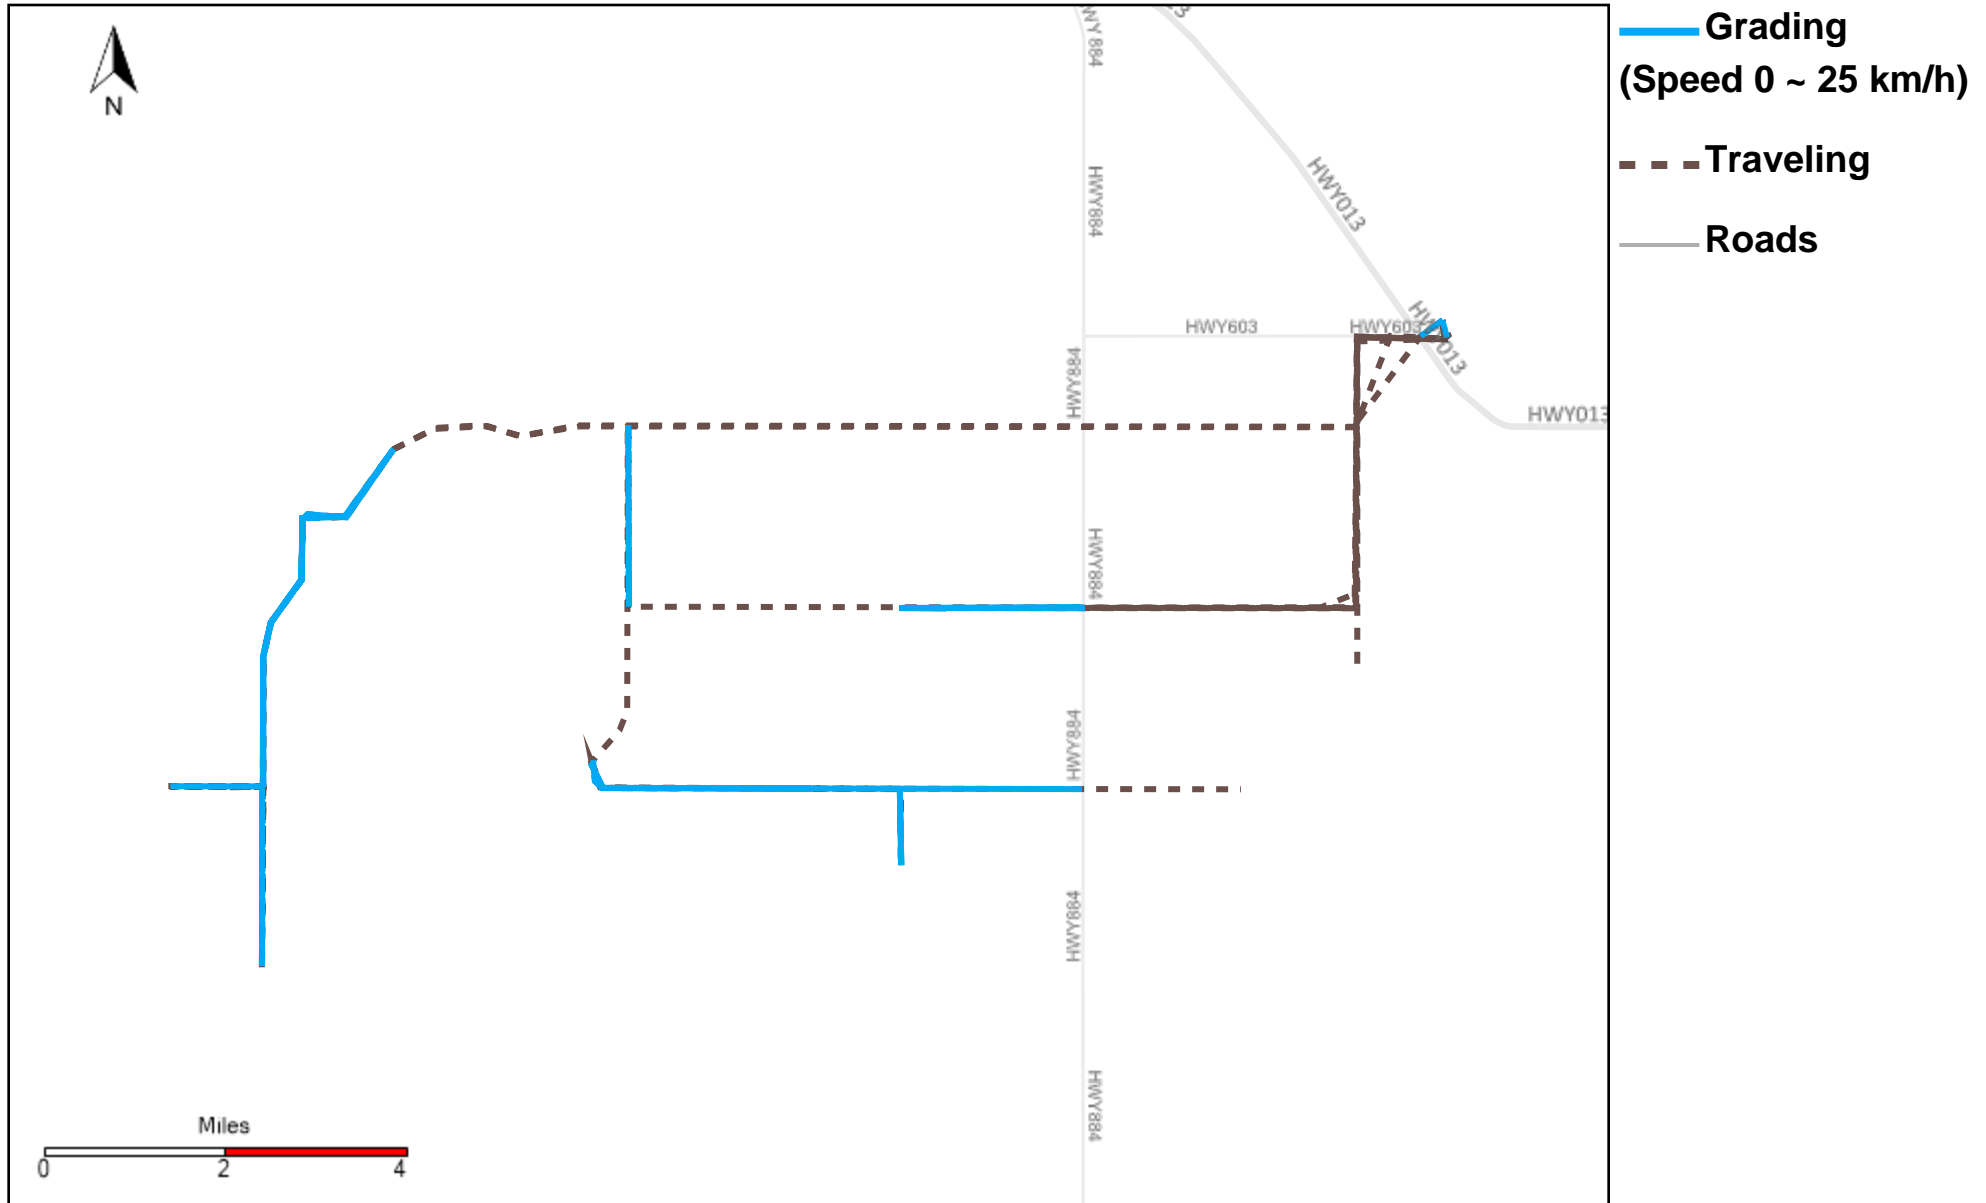

43-215_2025-11-02 ~ 2025-11-08 Tracking

Total Distance(km)	Total Hours	Work Distance(km)	Work Hours
265.3	32 hrs 56 min 6 sec	112.38	20 hrs 16 min 3 sec