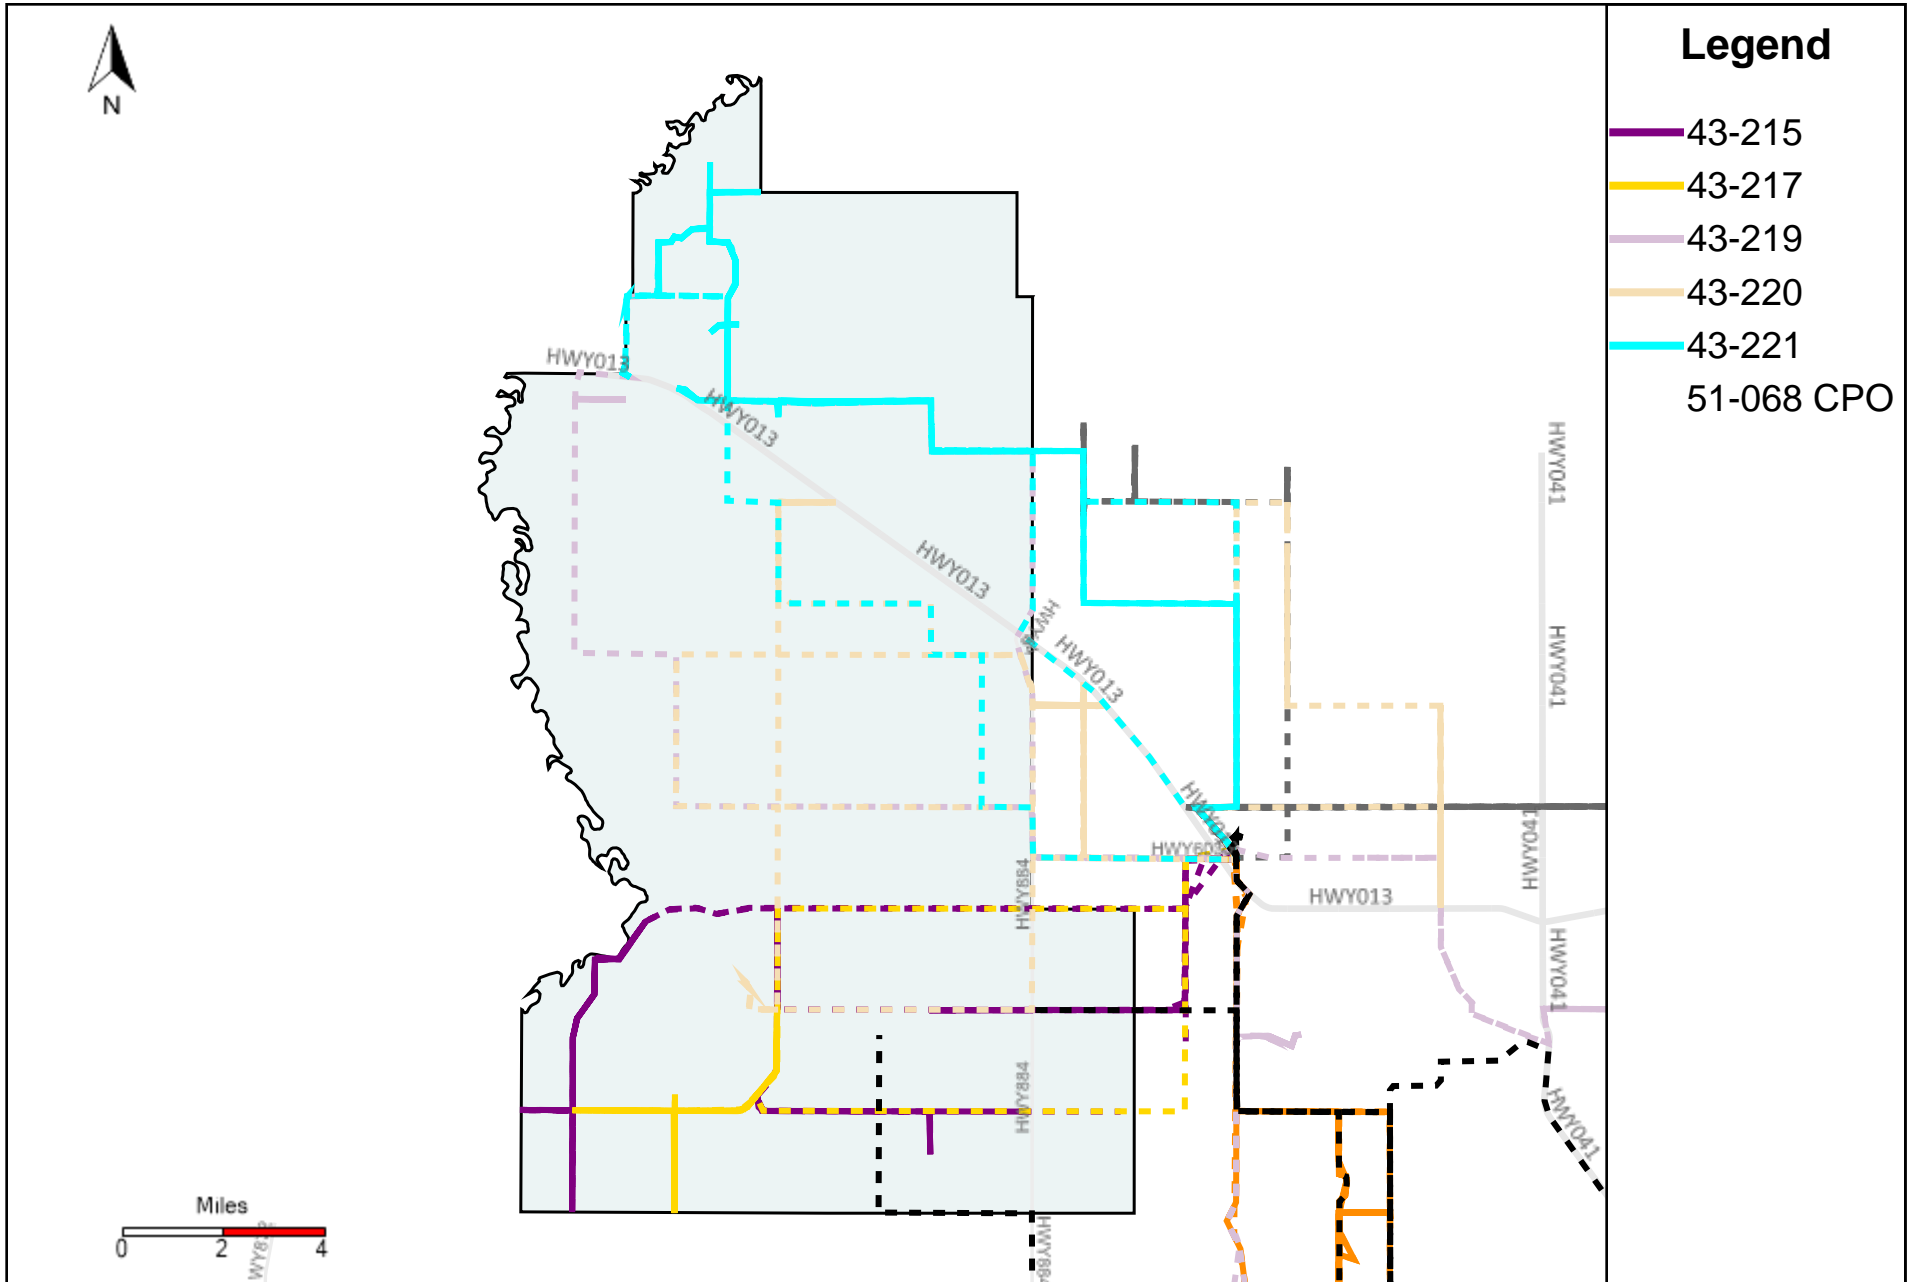

Vehicle Name List	Total Distance(km)	Total Hours
43-181, 43-182, 43-183, 43-184, 43-185, 43-186, 43-187, 51-068 CPO	2022.44	158 hrs 25 min 24 sec

Division: 4 Grader Report(2025-11-02 ~ 2025-11-08)

Vehicle Name List	Total Distance(km)	Total Hours
43-184, 43-185, 43-187, 43-218, 51-068 CPO	1737.96	122 hrs 6 min 26 sec

Division: 5 Grader Report(2025-11-02 ~ 2025-11-08)

Vehicle Name List	Total Distance(km)	Total Hours
43-184, 43-216, 43-219, 51-068 CPO	5261.04	94 hrs 13 min 26 sec

Division: 6 Grader Report(2025-11-02 ~ 2025-11-08)

Vehicle Name List	Total Distance(km)	Total Hours
43-215, 43-216, 43-217, 43-218, 43-219, 43-220, 43-221, 51-068 CPO	6363.41	189 hrs 27 min 36 sec

Division: 7 Grader Report(2025-11-02 ~ 2025-11-08)

Vehicle Name List	Total Distance(km)	Total Hours
43-215, 43-217, 43-219, 43-220, 43-221, 51-068 CPO	5720.17	134 hrs 51 min 50 sec