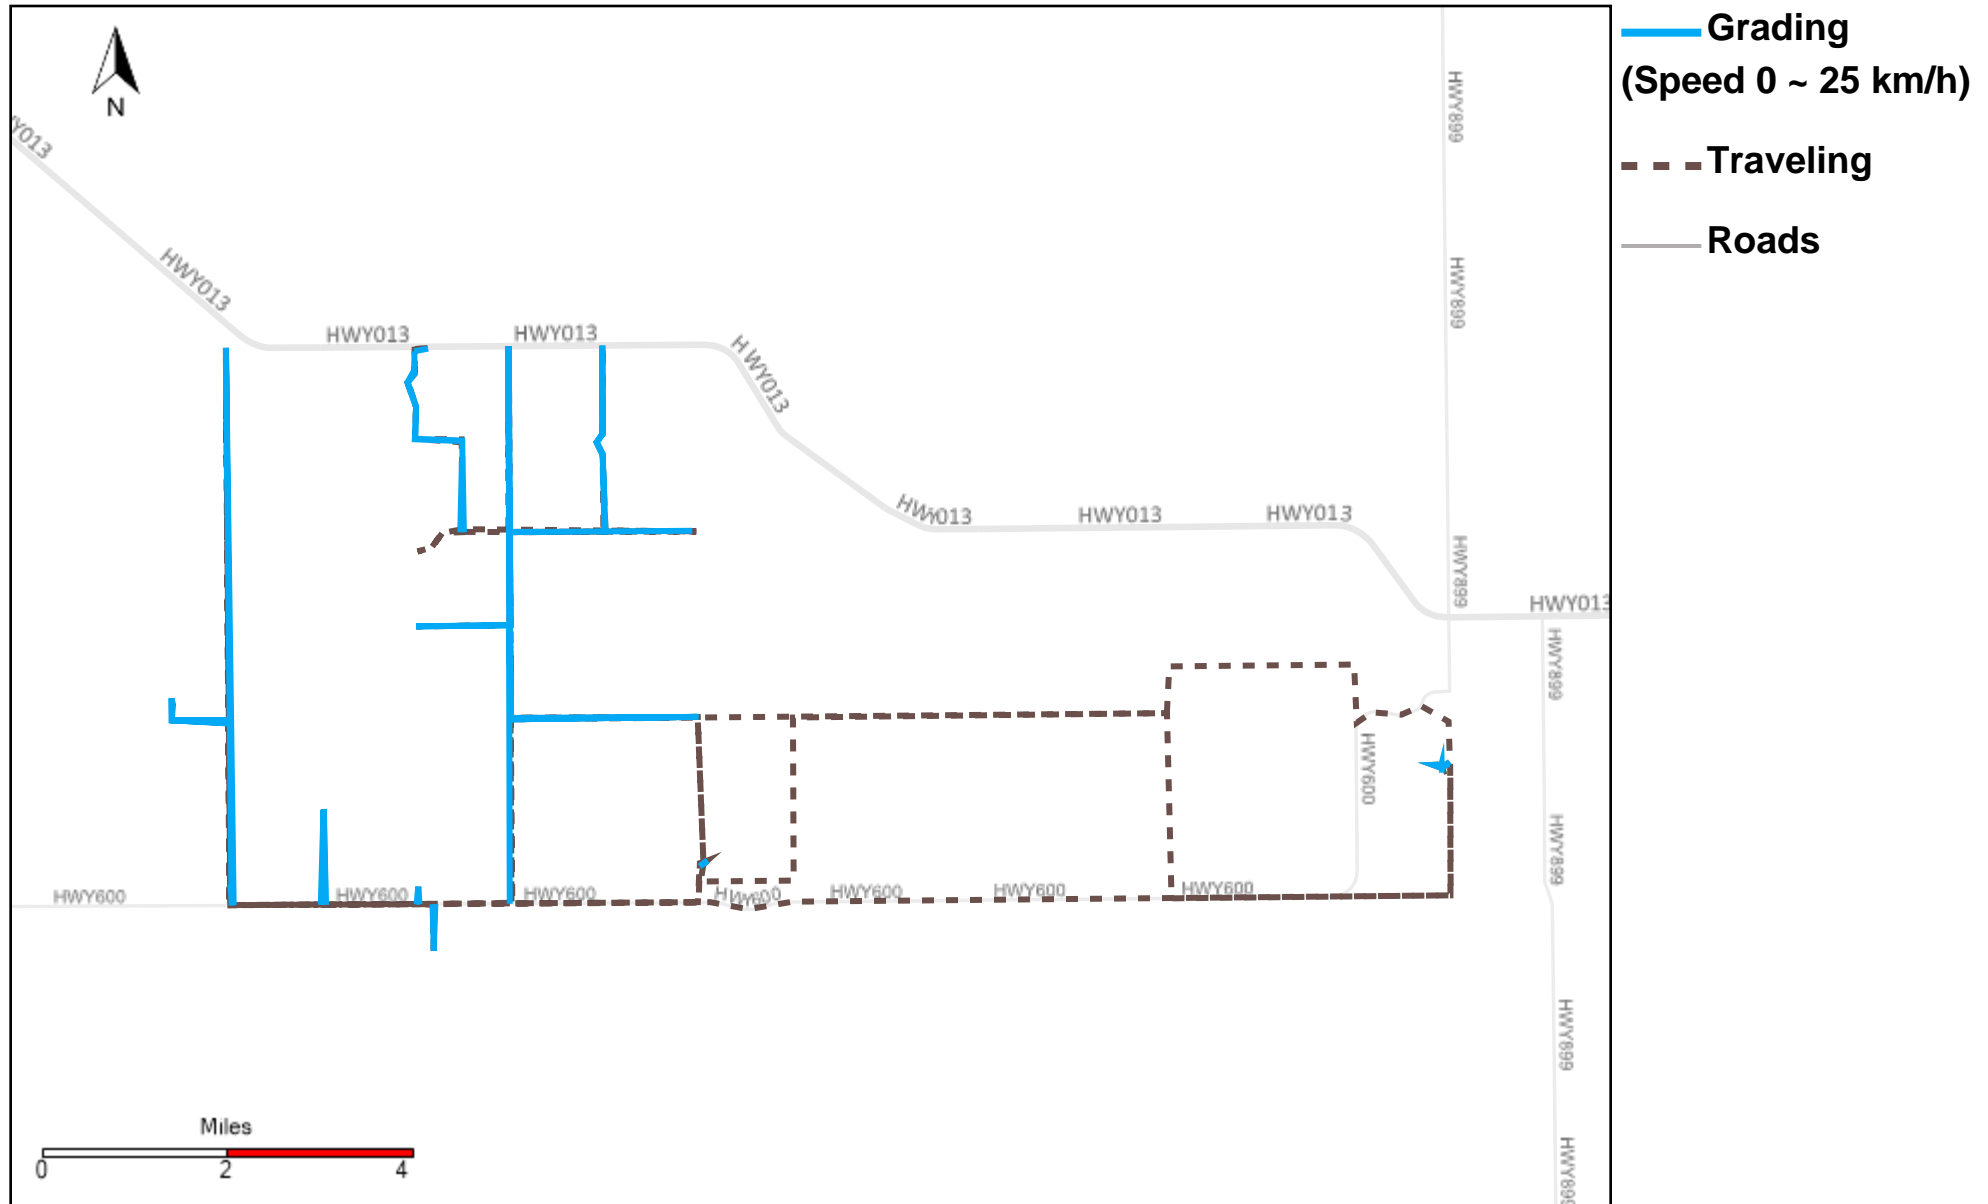

43-183_2025-11-02 ~ 2025-11-08 Tracking

Total Distance(km)	Total Hours	Work Distance(km)	Work Hours
29.89	0 hrs 52 min 19 sec	0	0 hrs 0 min 0 sec

43-184_2025-11-02 ~ 2025-11-08 Tracking

Total Distance(km)	Total Hours	Work Distance(km)	Work Hours
245.58	26 hrs 0 min 59 sec	135.69	21 hrs 51 min 12 sec