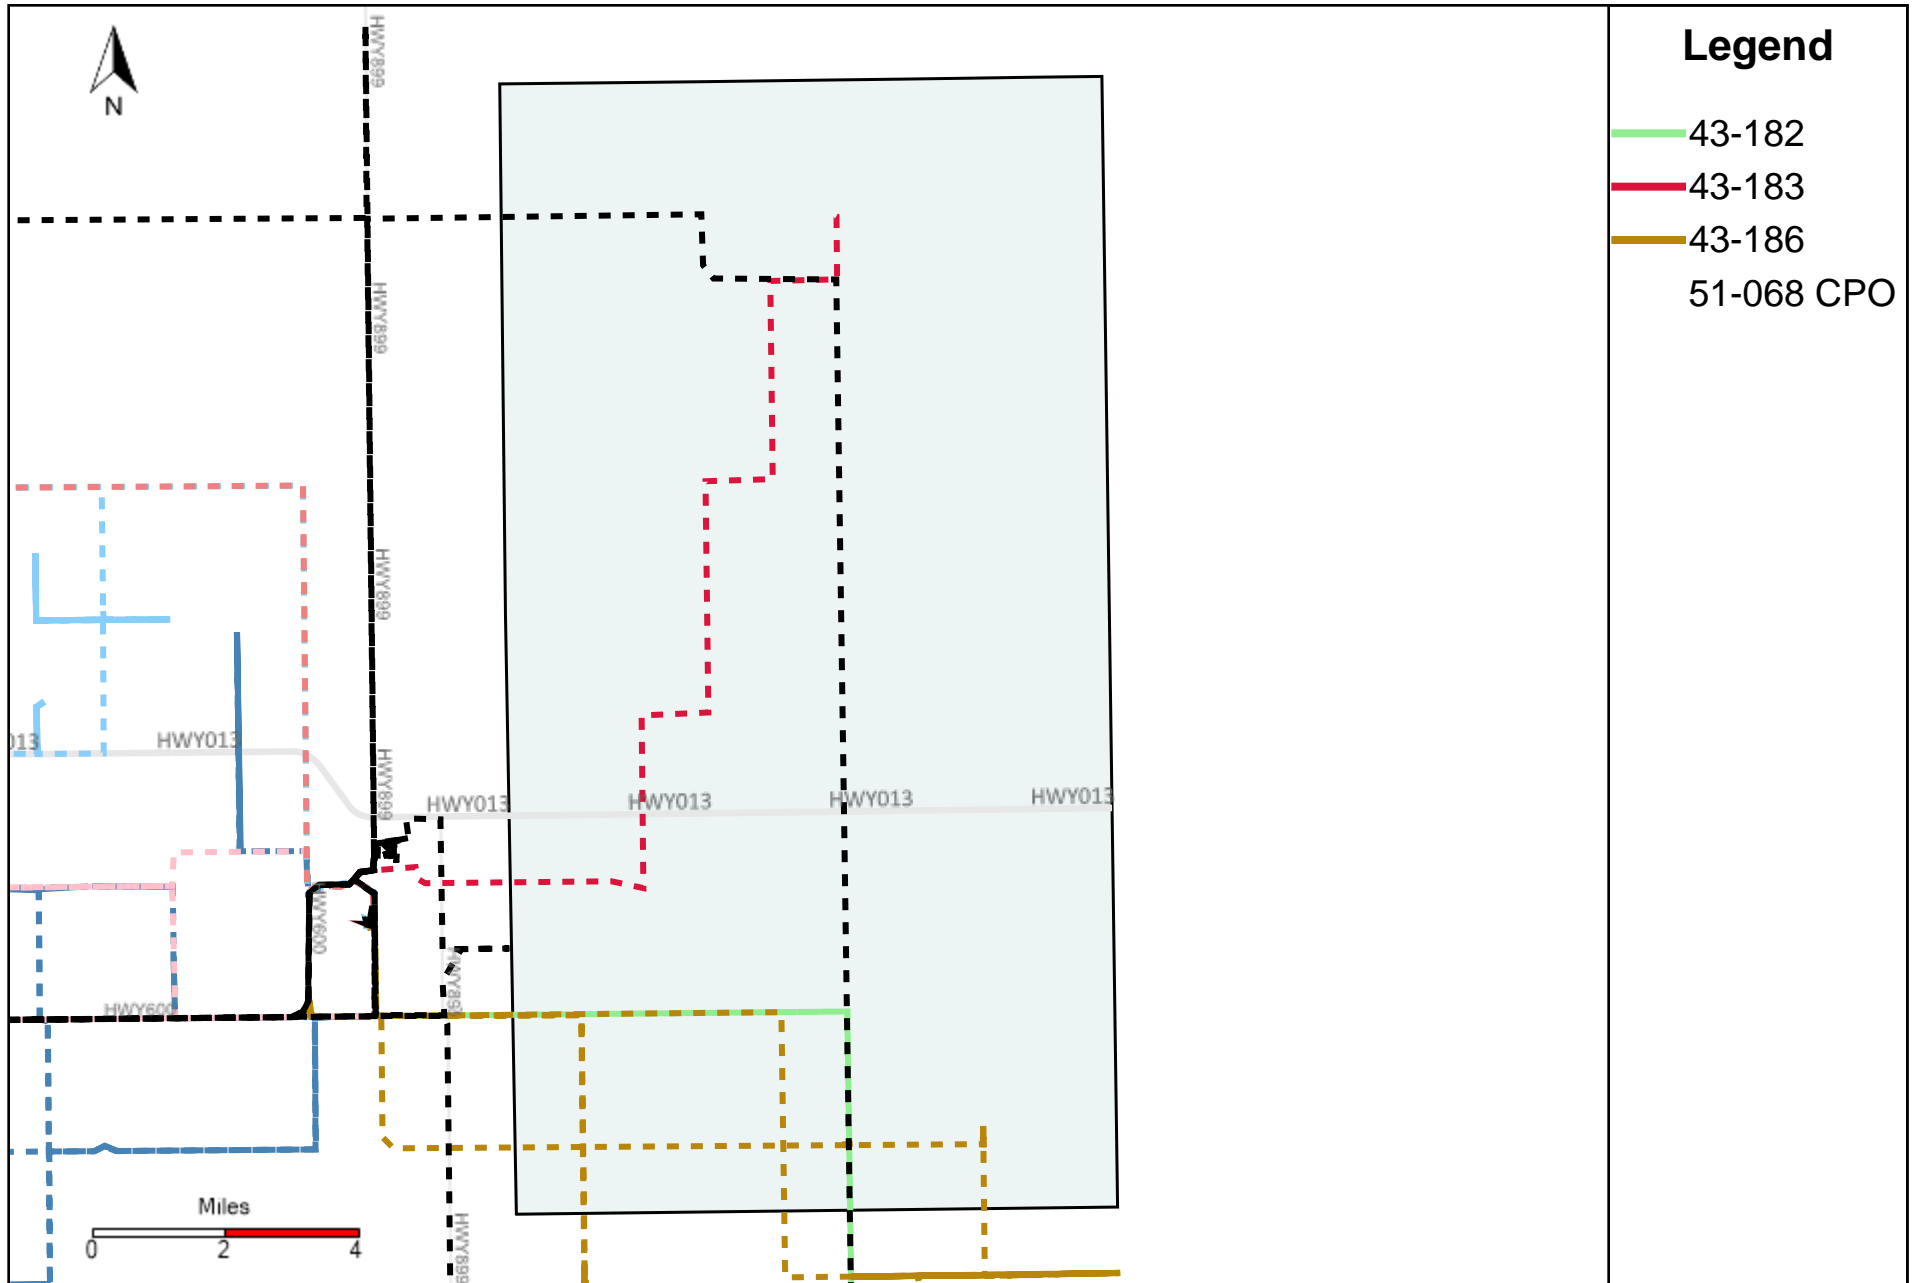

Provost Weekly Grader Report (2025-11-02 ~ 2025-11-08)

Division: 1 Grader Report(2025-11-02 ~ 2025-11-08)

Vehicle Name List	Total Distance(km)	Total Hours
43-182, 43-186, 51-068 CPO	1223.35	69 hrs 44 min 34 sec

Division: 2 Grader Report(2025-11-02 ~ 2025-11-08)

Vehicle Name List	Total Distance(km)	Total Hours
43-182, 43-183, 43-186, 51-068 CPO	1253.24	70 hrs 36 min 53 sec

Division: 3 Grader Report(2025-11-02 ~ 2025-11-08)

Vehicle Name List	Total Distance(km)	Total Hours
43-181, 43-182, 43-183, 43-184, 43-185, 43-186, 43-187, 51-068 CPO	2022.44	158 hrs 25 min 24 sec

Division: 4 Grader Report(2025-11-02 ~ 2025-11-08)

Vehicle Name List	Total Distance(km)	Total Hours
43-184, 43-185, 43-187, 43-218, 51-068 CPO	1737.96	122 hrs 6 min 26 sec