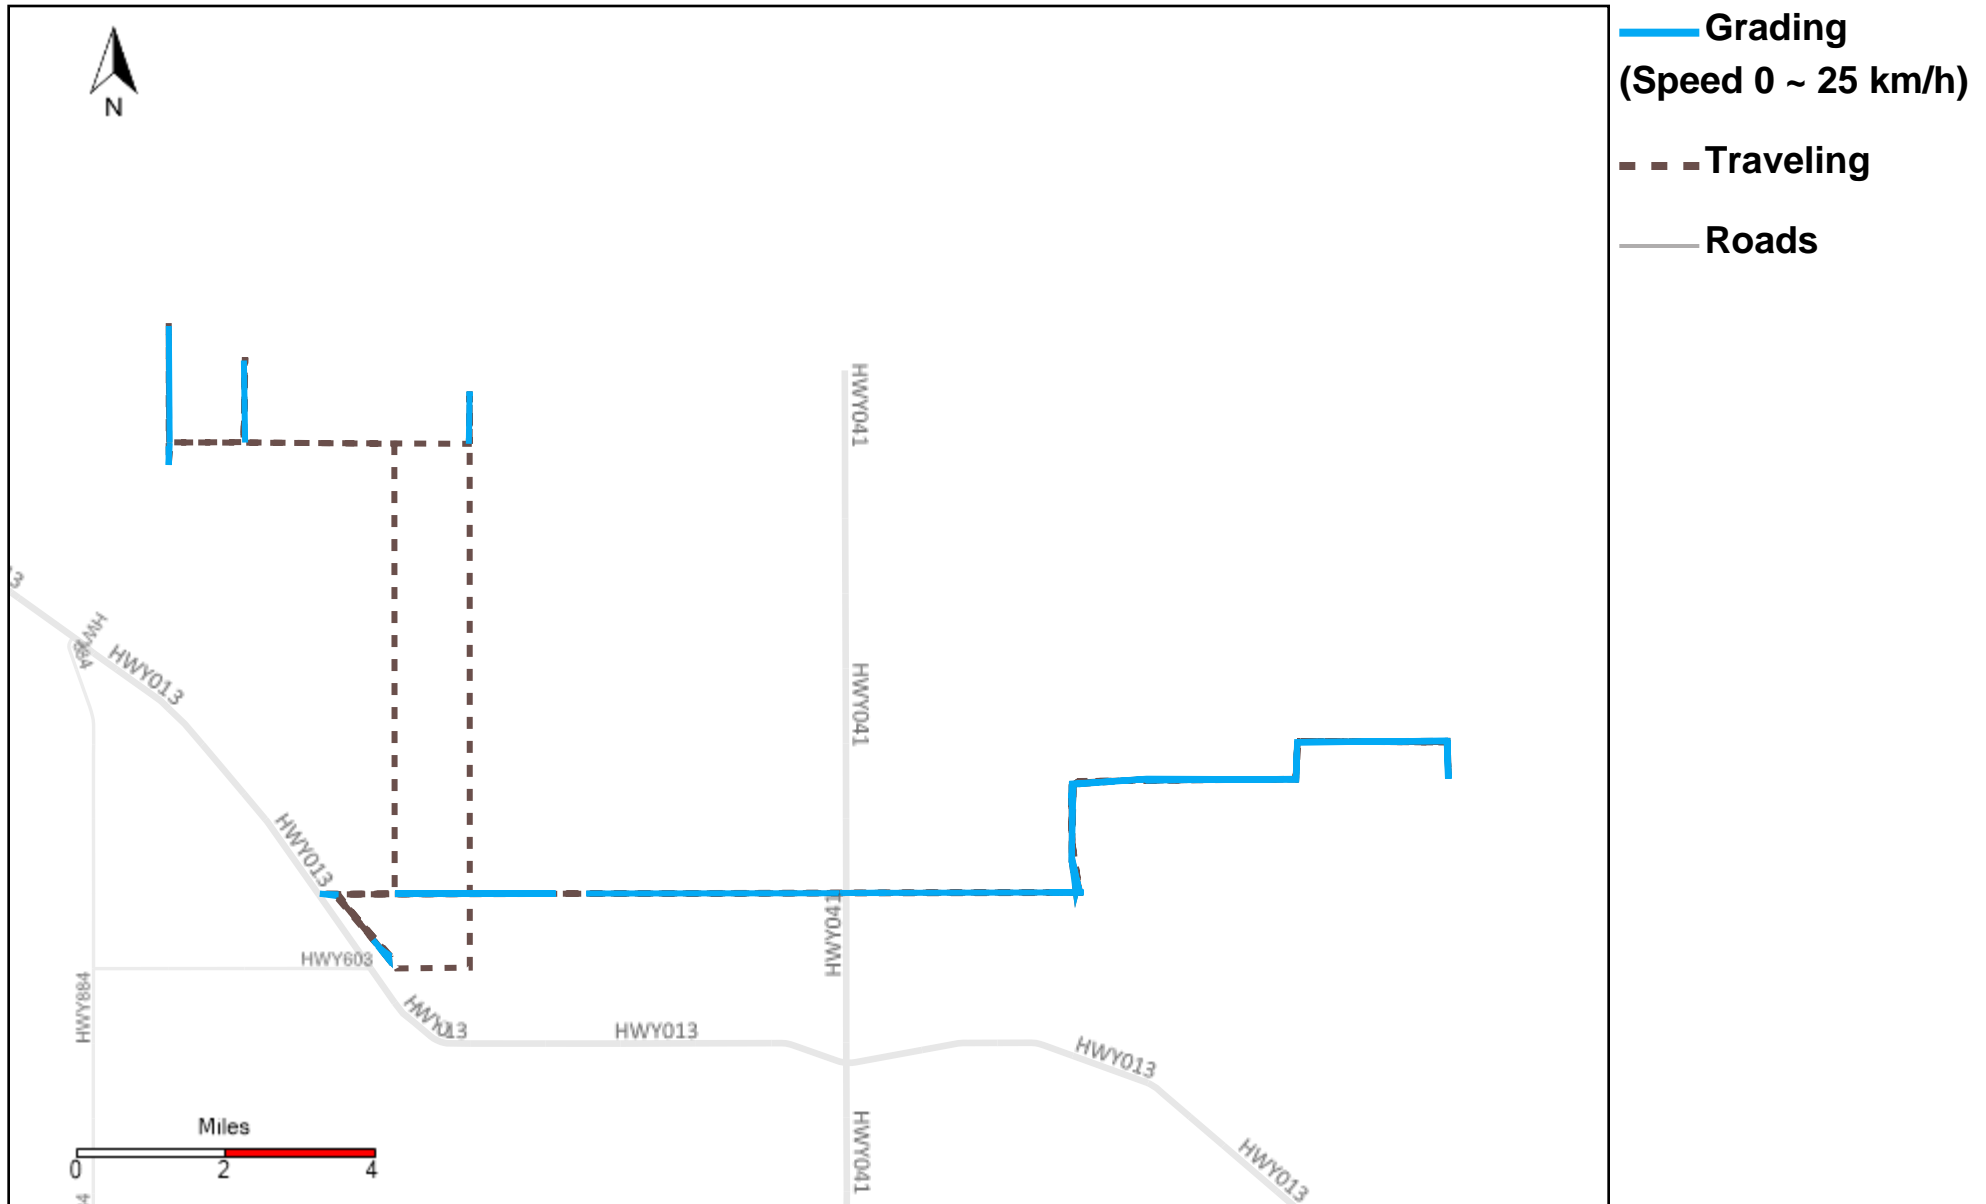

43-218_2025-11-02 ~ 2025-11-08 Tracking

Total Distance(km)	Total Hours	Work Distance(km)	Work Hours
344.35	30 hrs 1 min 33 sec	146.85	23 hrs 9 min 4 sec