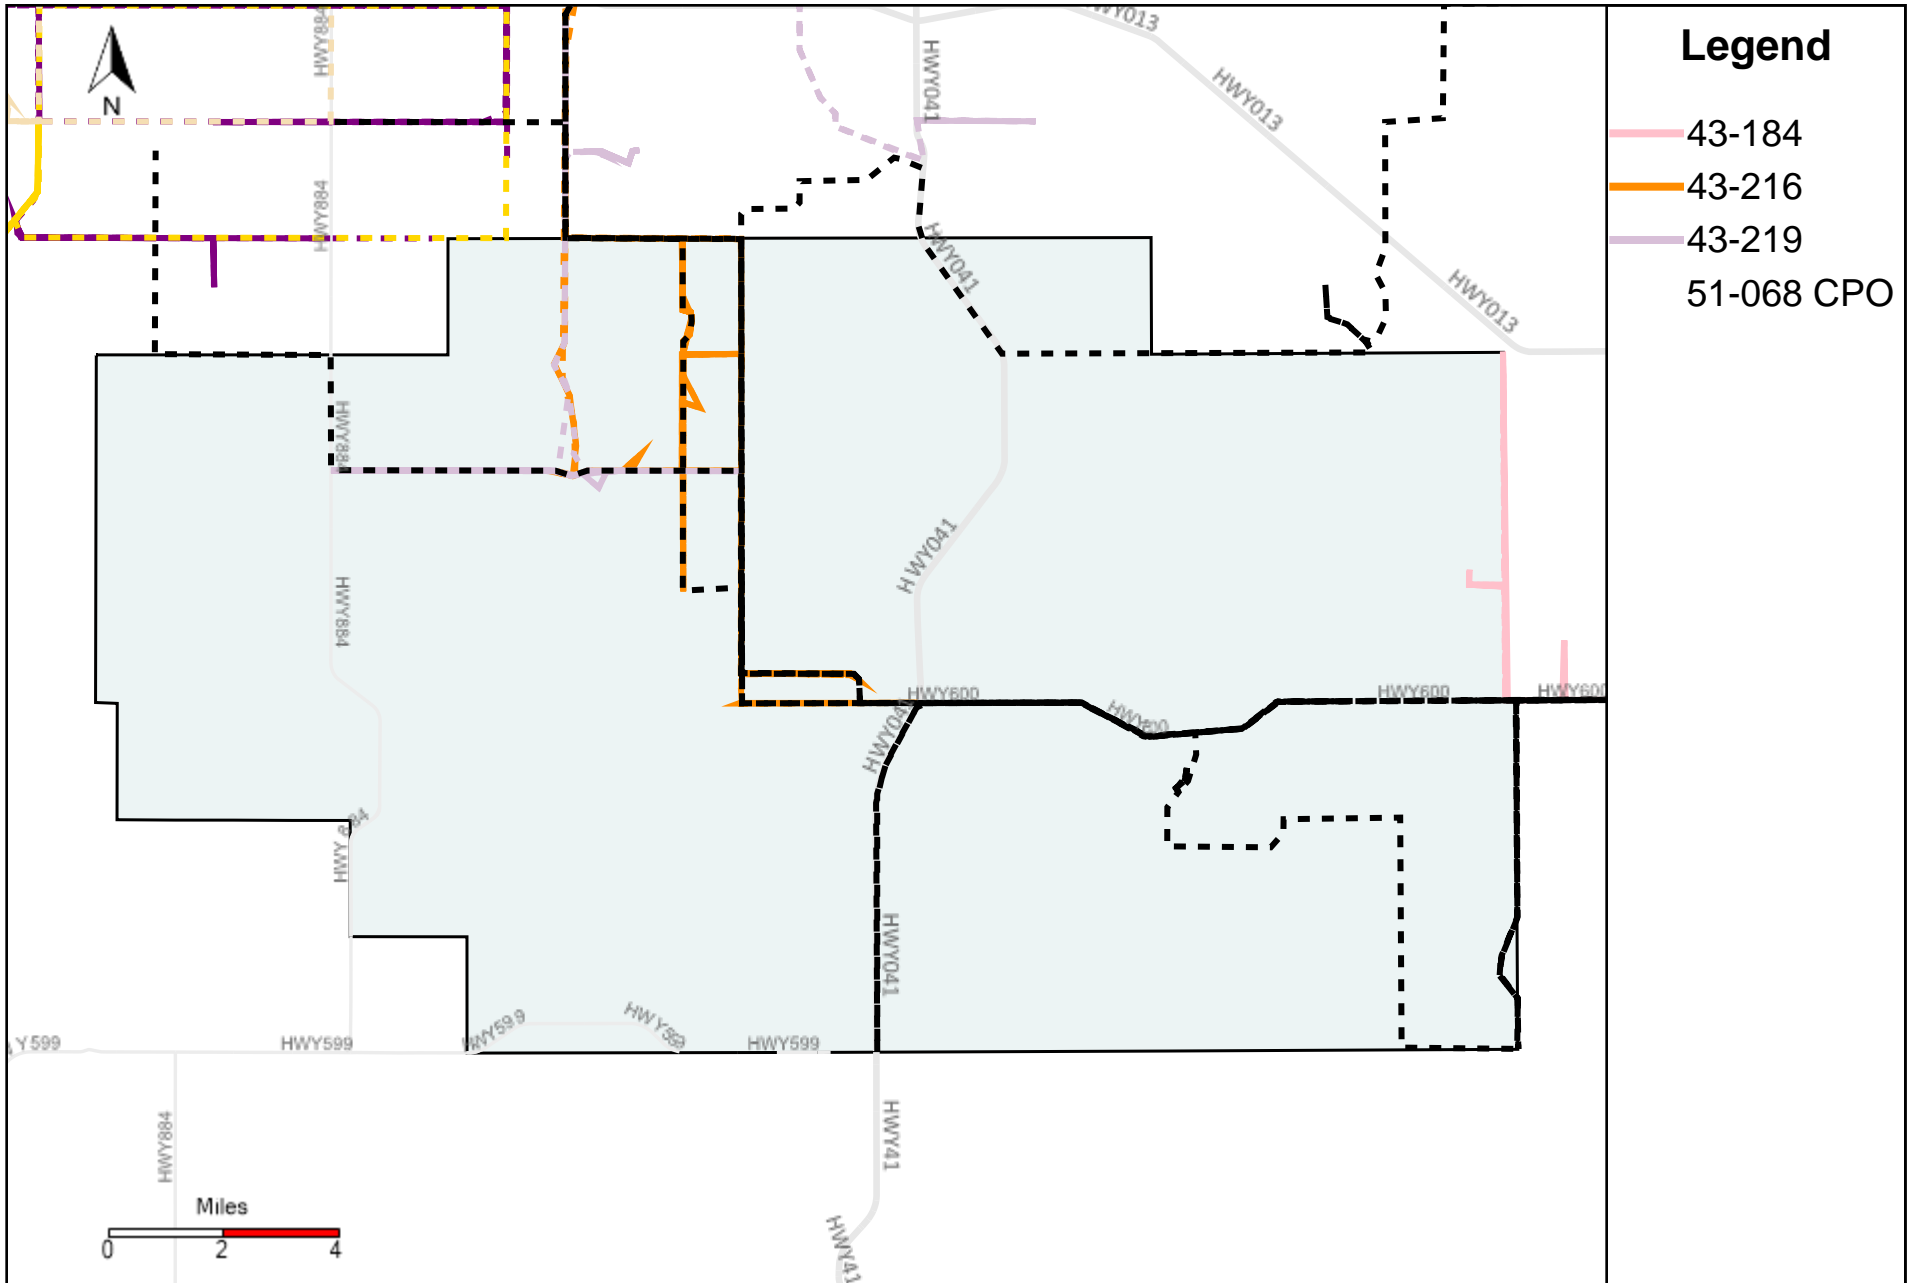

Division: 5 Grader Report(2025-11-02 ~ 2025-11-08)

Vehicle Name List	Total Distance(km)	Total Hours
43-184, 43-216, 43-219, 51-068 CPO	5261.04	94 hrs 13 min 26 sec