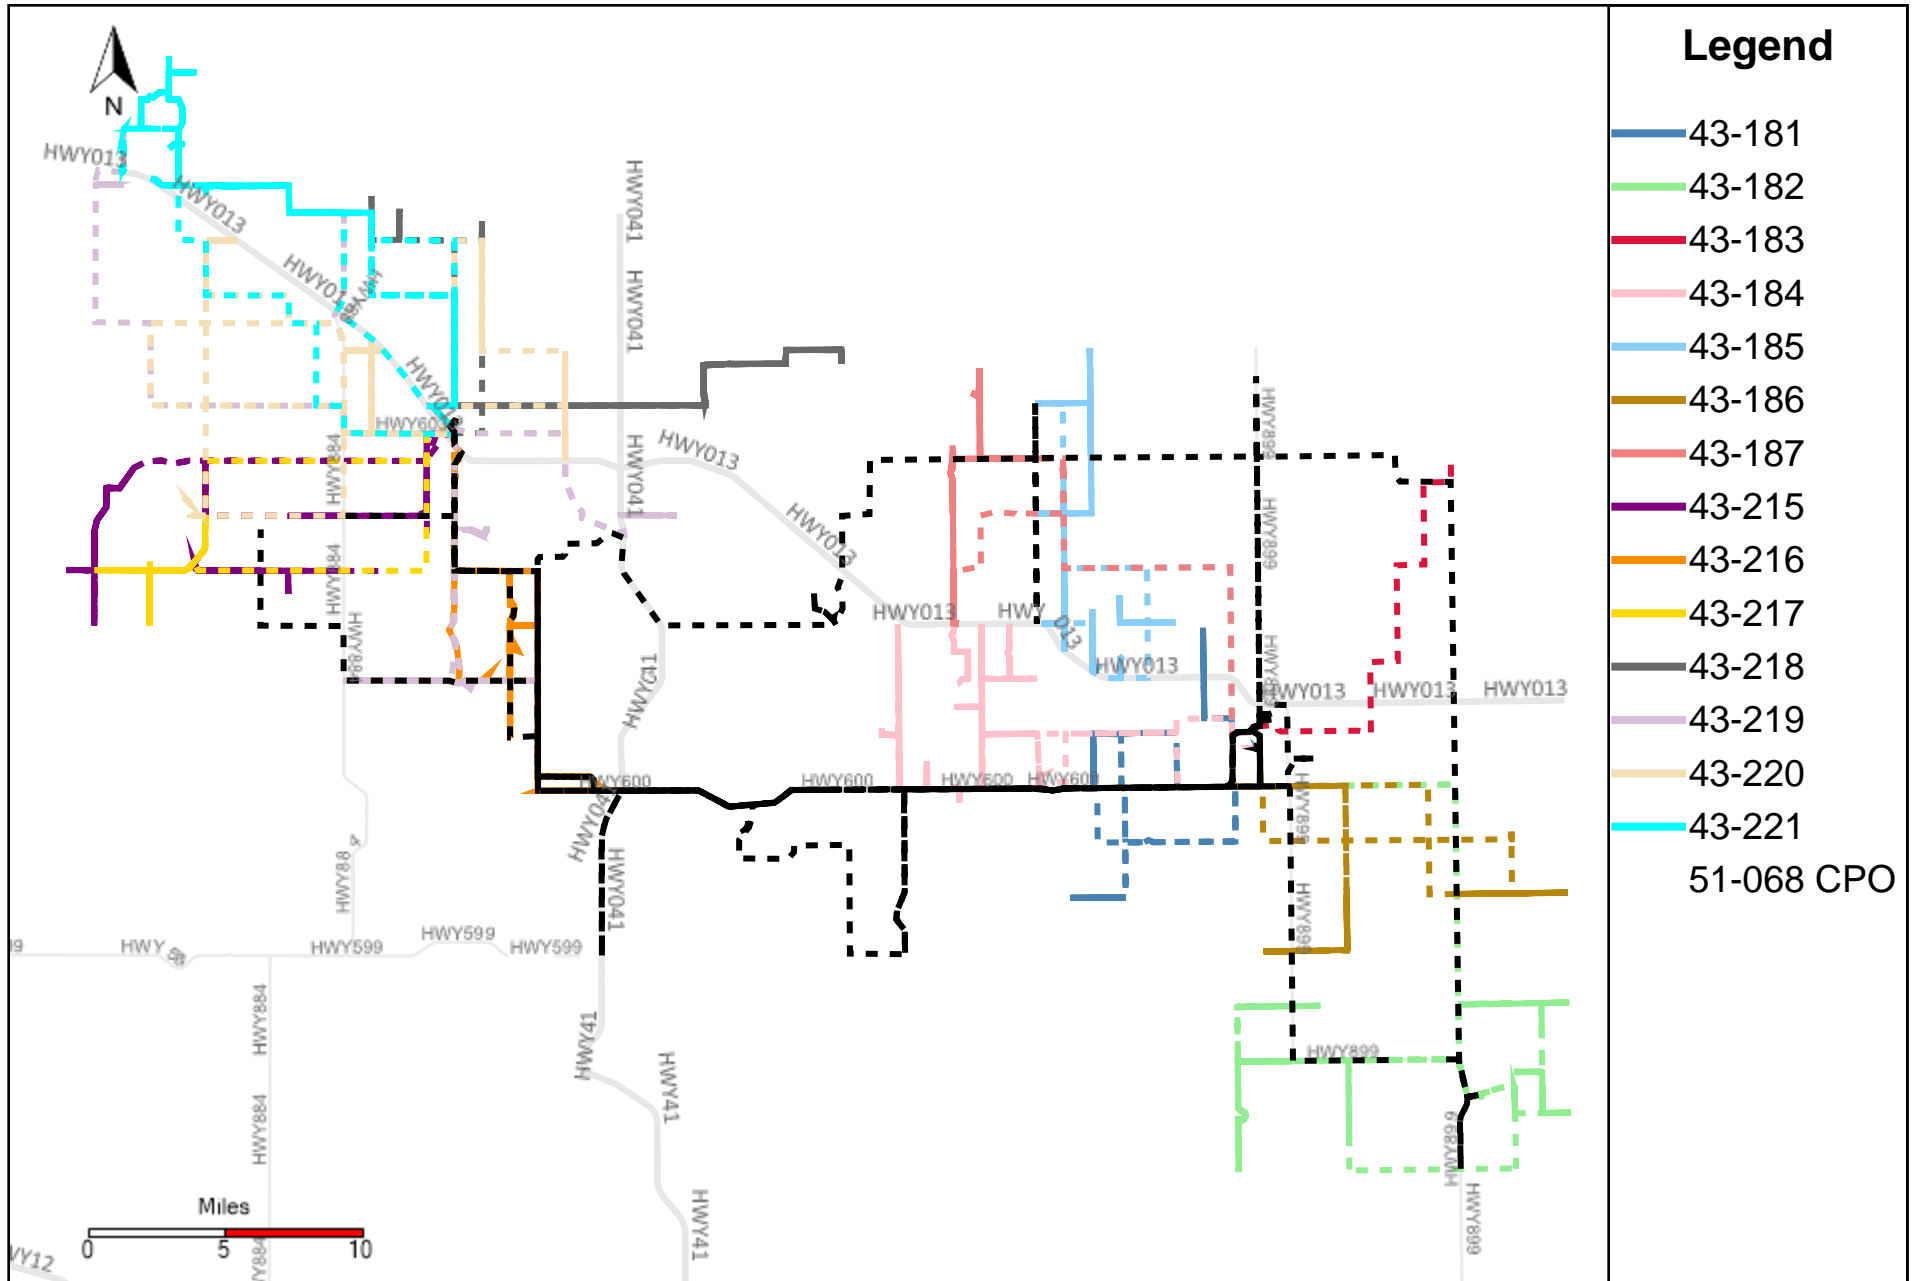

Provost Weekly Grader Report (2025-11-02 ~ 2025-11-08)

Division: 1 Grader Report(2025-11-02 ~ 2025-11-08)

Vehicle Name List	Total Distance(km)	Total Hours
43-182, 43-186, 51-068 CPO	1223.35	69 hrs 44 min 34 sec

Division: 2 Grader Report(2025-11-02 ~ 2025-11-08)

Vehicle Name List	Total Distance(km)	Total Hours
43-182, 43-183, 43-186, 51-068 CPO	1253.24	70 hrs 36 min 53 sec

Division: 3 Grader Report(2025-11-02 ~ 2025-11-08)

Vehicle Name List	Total Distance(km)	Total Hours
43-181, 43-182, 43-183, 43-184, 43-185, 43-186, 43-187, 51-068 CPO	2022.44	158 hrs 25 min 24 sec

Division: 4 Grader Report(2025-11-02 ~ 2025-11-08)

Vehicle Name List	Total Distance(km)	Total Hours
43-184, 43-185, 43-187, 43-218, 51-068 CPO	1737.96	122 hrs 6 min 26 sec

Division: 5 Grader Report(2025-11-02 ~ 2025-11-08)

Vehicle Name List	Total Distance(km)	Total Hours
43-184, 43-216, 43-219, 51-068 CPO	5261.04	94 hrs 13 min 26 sec

Division: 6 Grader Report(2025-11-02 ~ 2025-11-08)