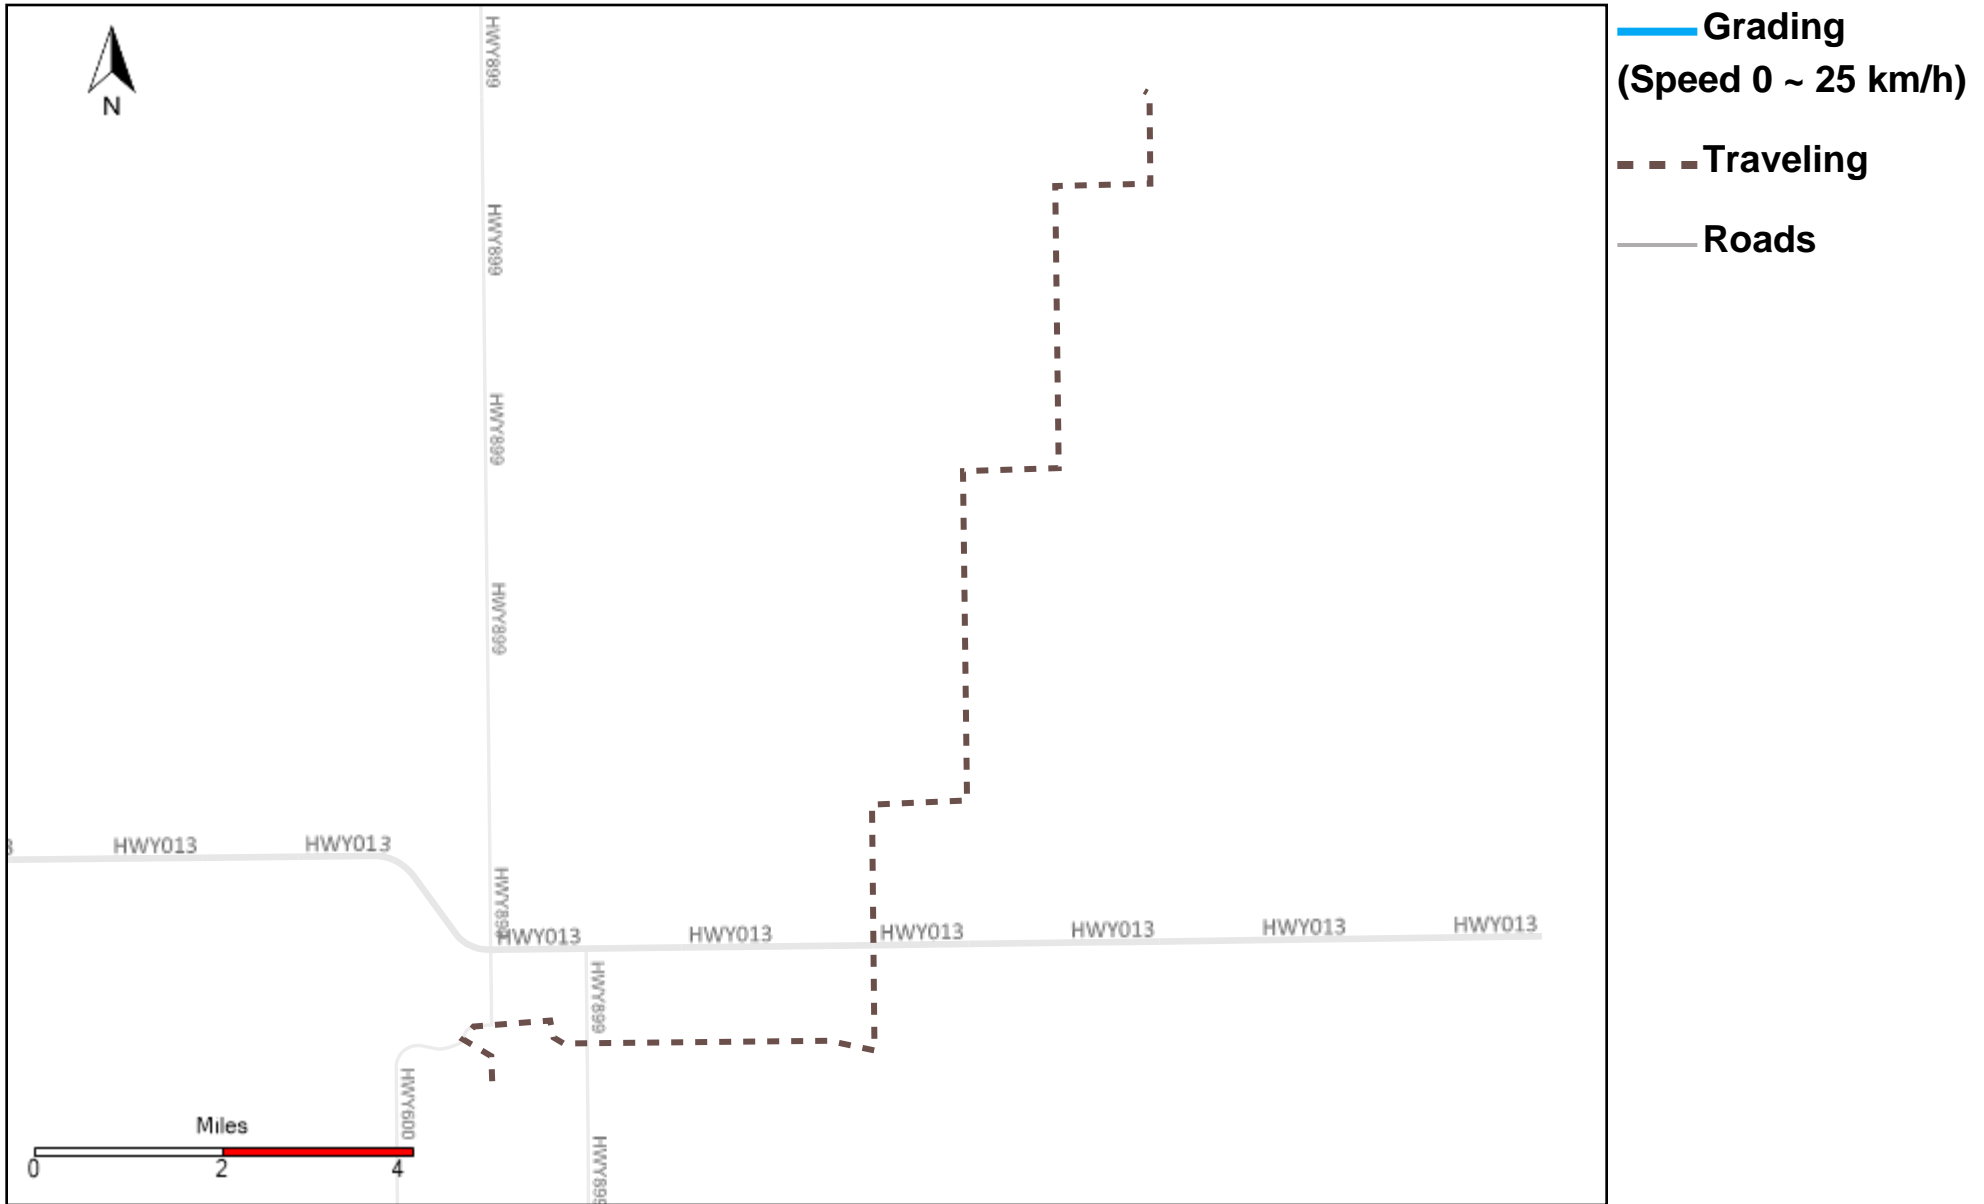

43-183_2025-11-02 ~ 2025-11-08 Tracking

Total Distance(km)	Total Hours	Work Distance(km)	Work Hours
29.89	0 hrs 52 min 19 sec	0	0 hrs 0 min 0 sec

43-184_2025-11-02 ~ 2025-11-08 Tracking

Total Distance(km)	Total Hours	Work Distance(km)	Work Hours
245.58	26 hrs 0 min 59 sec	135.69	21 hrs 51 min 12 sec