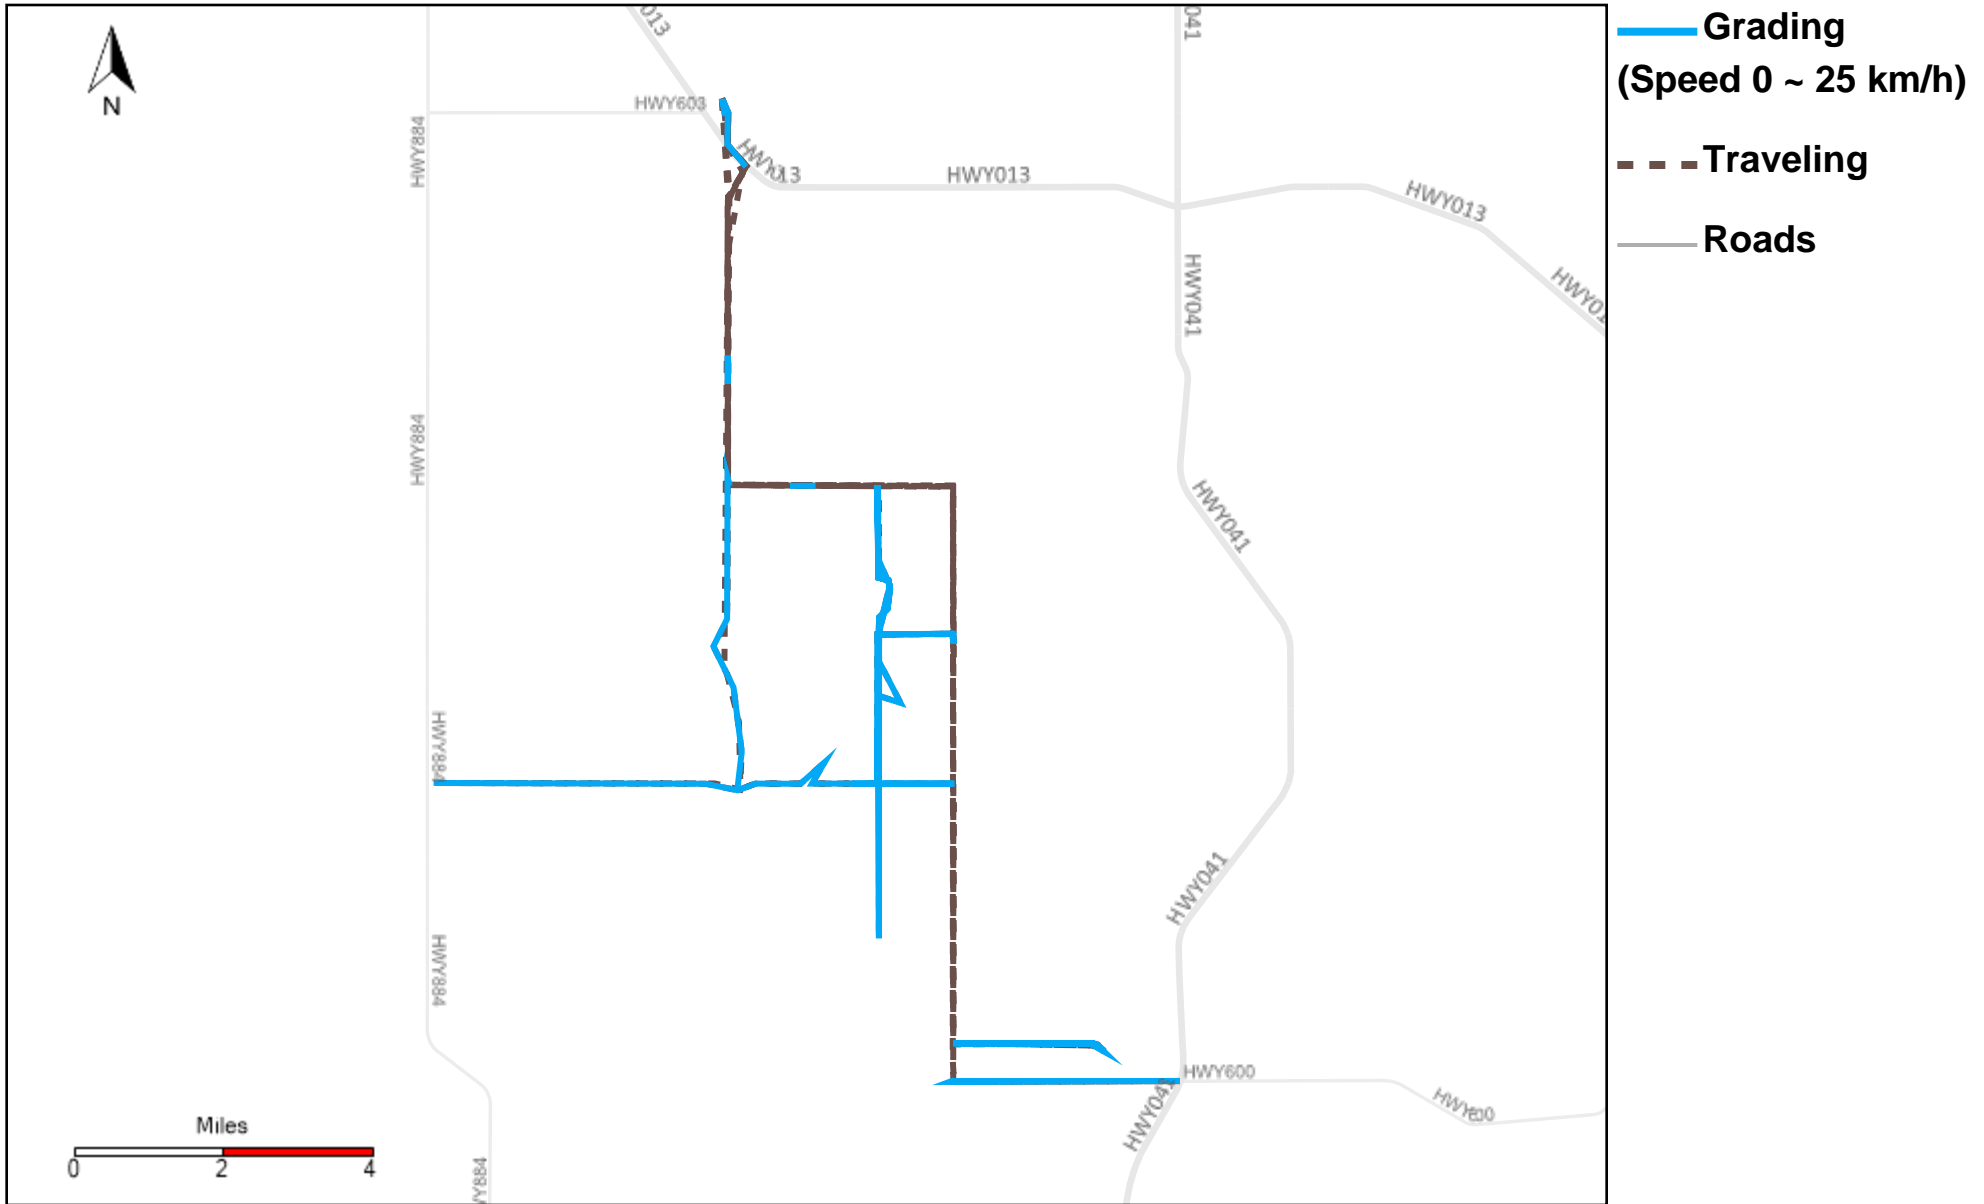

43-216_2025-11-02 ~ 2025-11-08 Tracking

Total Distance(km)	Total Hours	Work Distance(km)	Work Hours
298.89	24 hrs 34 min 13 sec	132.16	17 hrs 20 min 21 sec