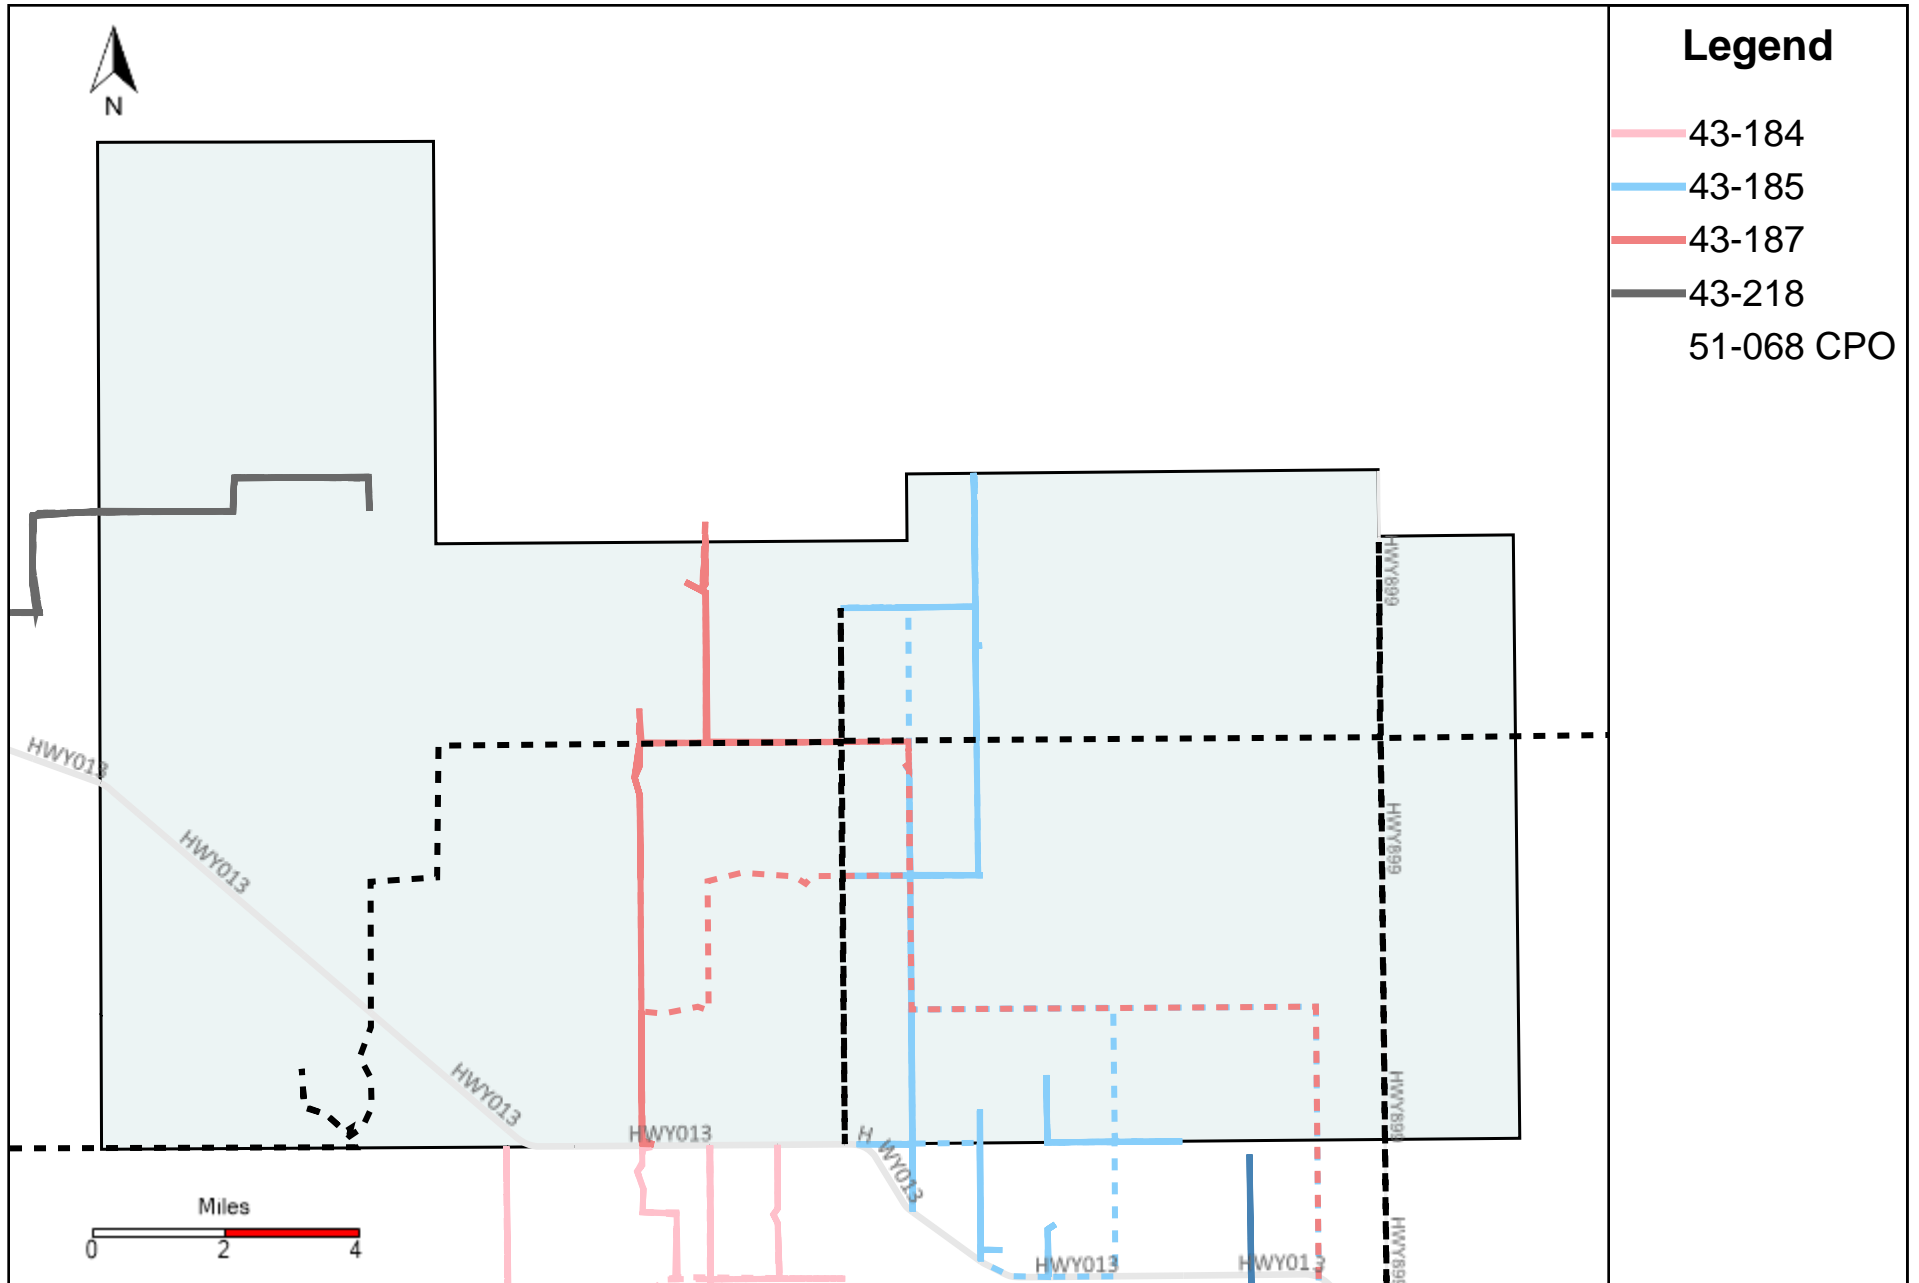

Division: 4 Grader Report(2025-11-02 ~ 2025-11-08)

Vehicle Name List	Total Distance(km)	Total Hours
43-184, 43-185, 43-187, 43-218, 51-068 CPO	1737.96	122 hrs 6 min 26 sec