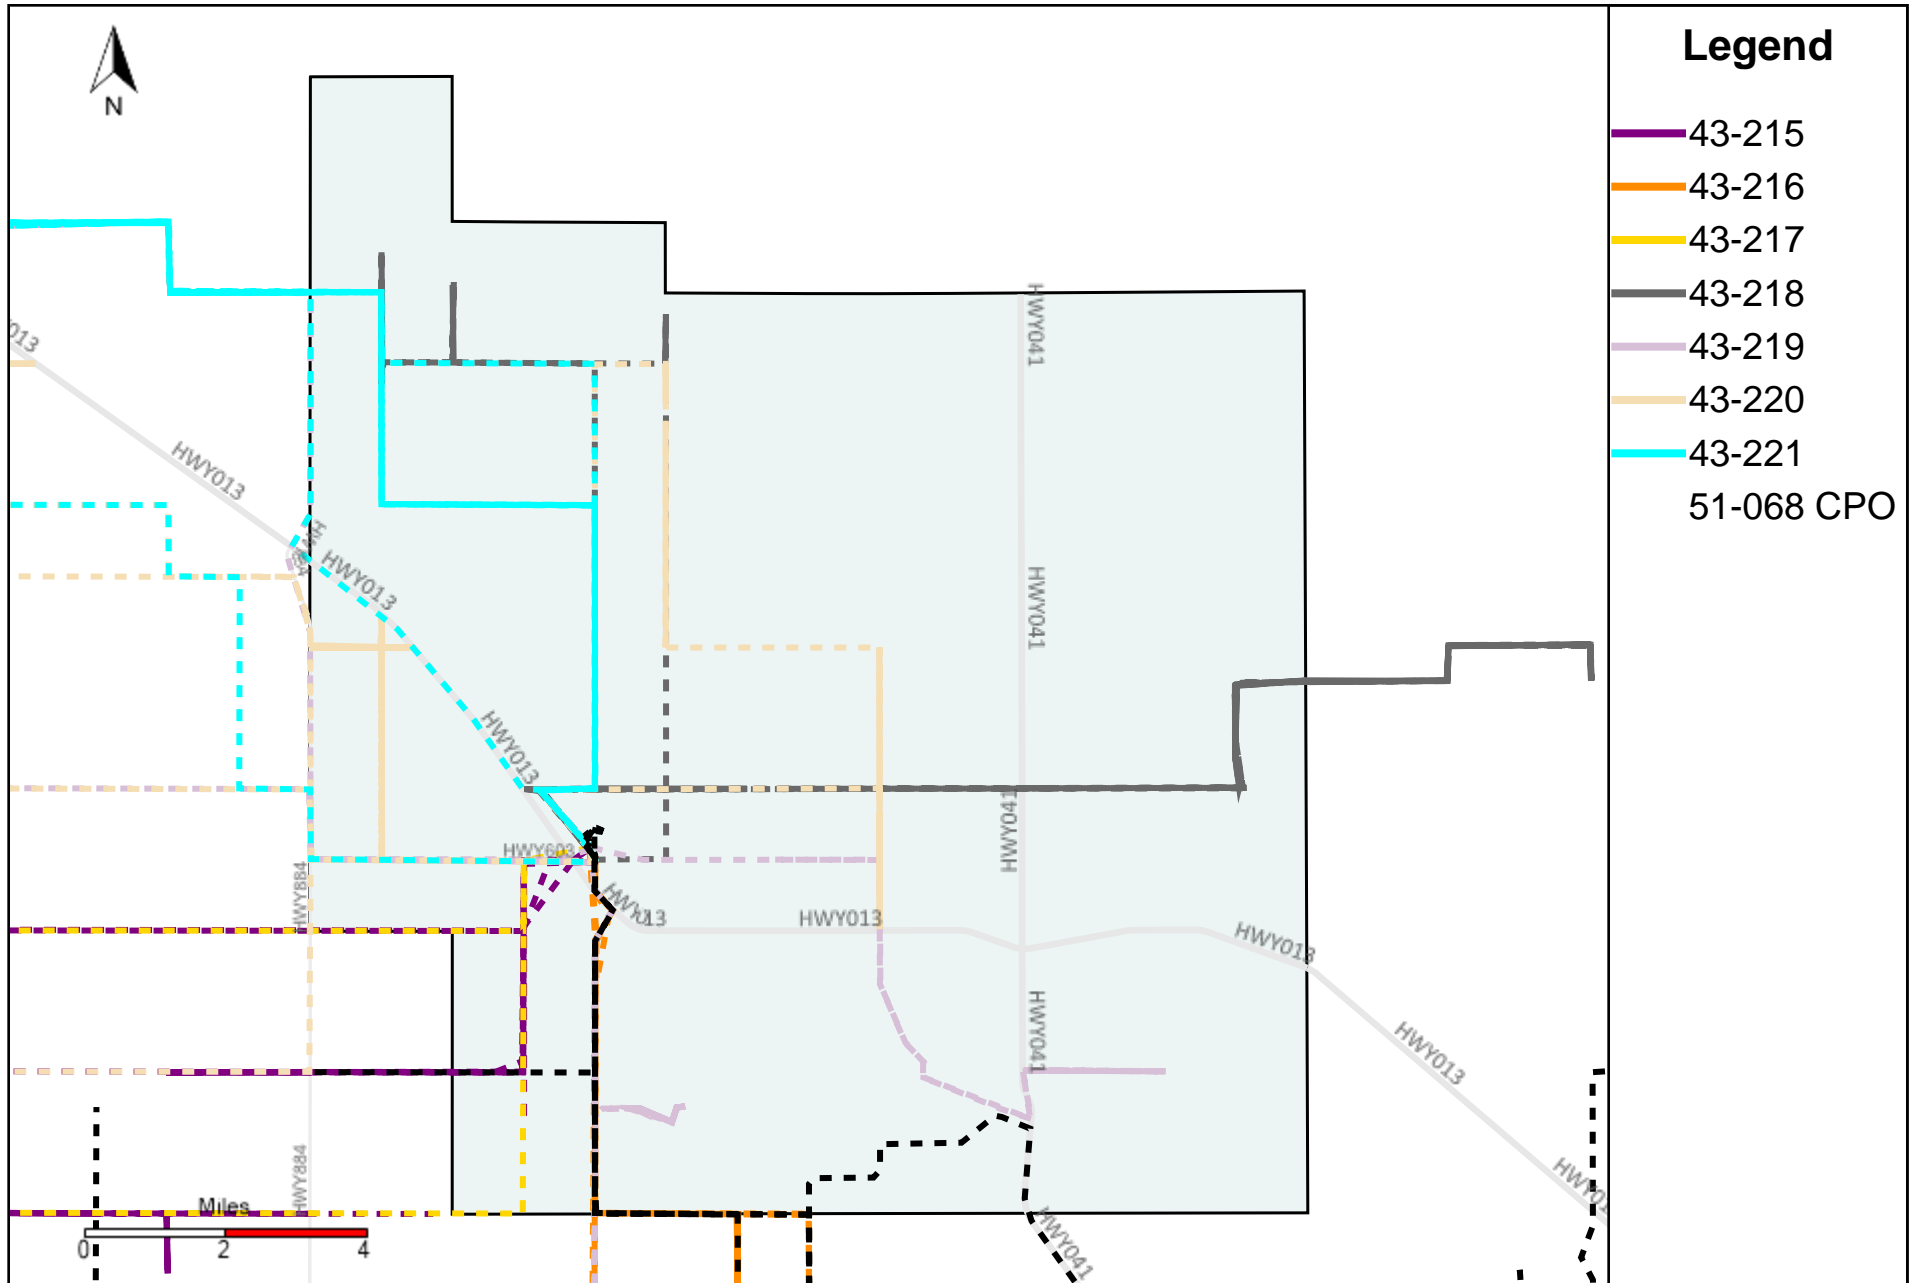

Division: 6 Grader Report(2025-11-02 ~ 2025-11-08)

Vehicle Name List	Total Distance(km)	Total Hours
43-215, 43-216, 43-217, 43-218, 43-219, 43-220, 43-221, 51-068 CPO	6363.41	189 hrs 27 min 36 sec