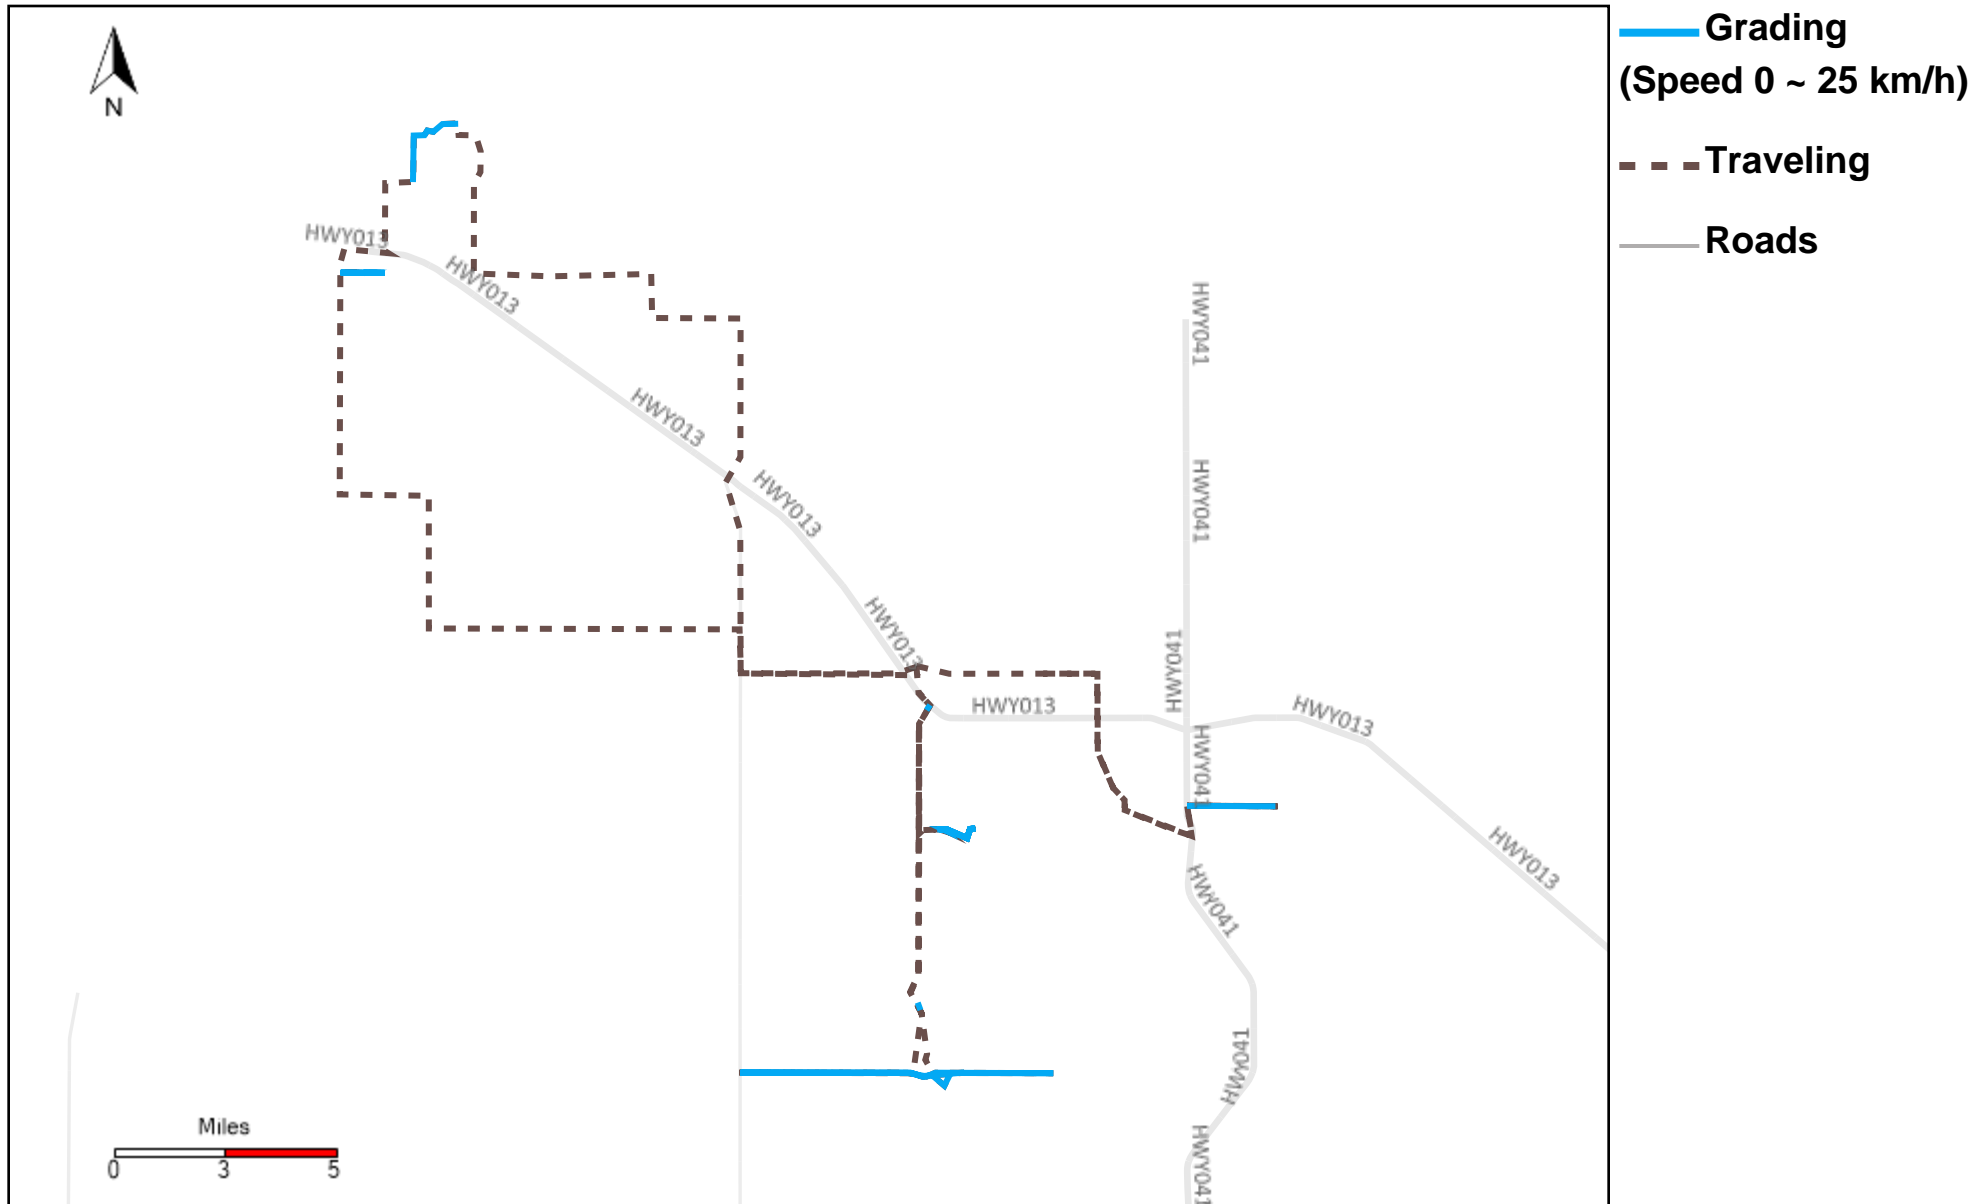

43-219_2025-11-02 ~ 2025-11-08 Tracking

Total Distance(km)	Total Hours	Work Distance(km)	Work Hours
3946.77	19 hrs 11 min 24 sec	74.88	11 hrs 2 min 9 sec