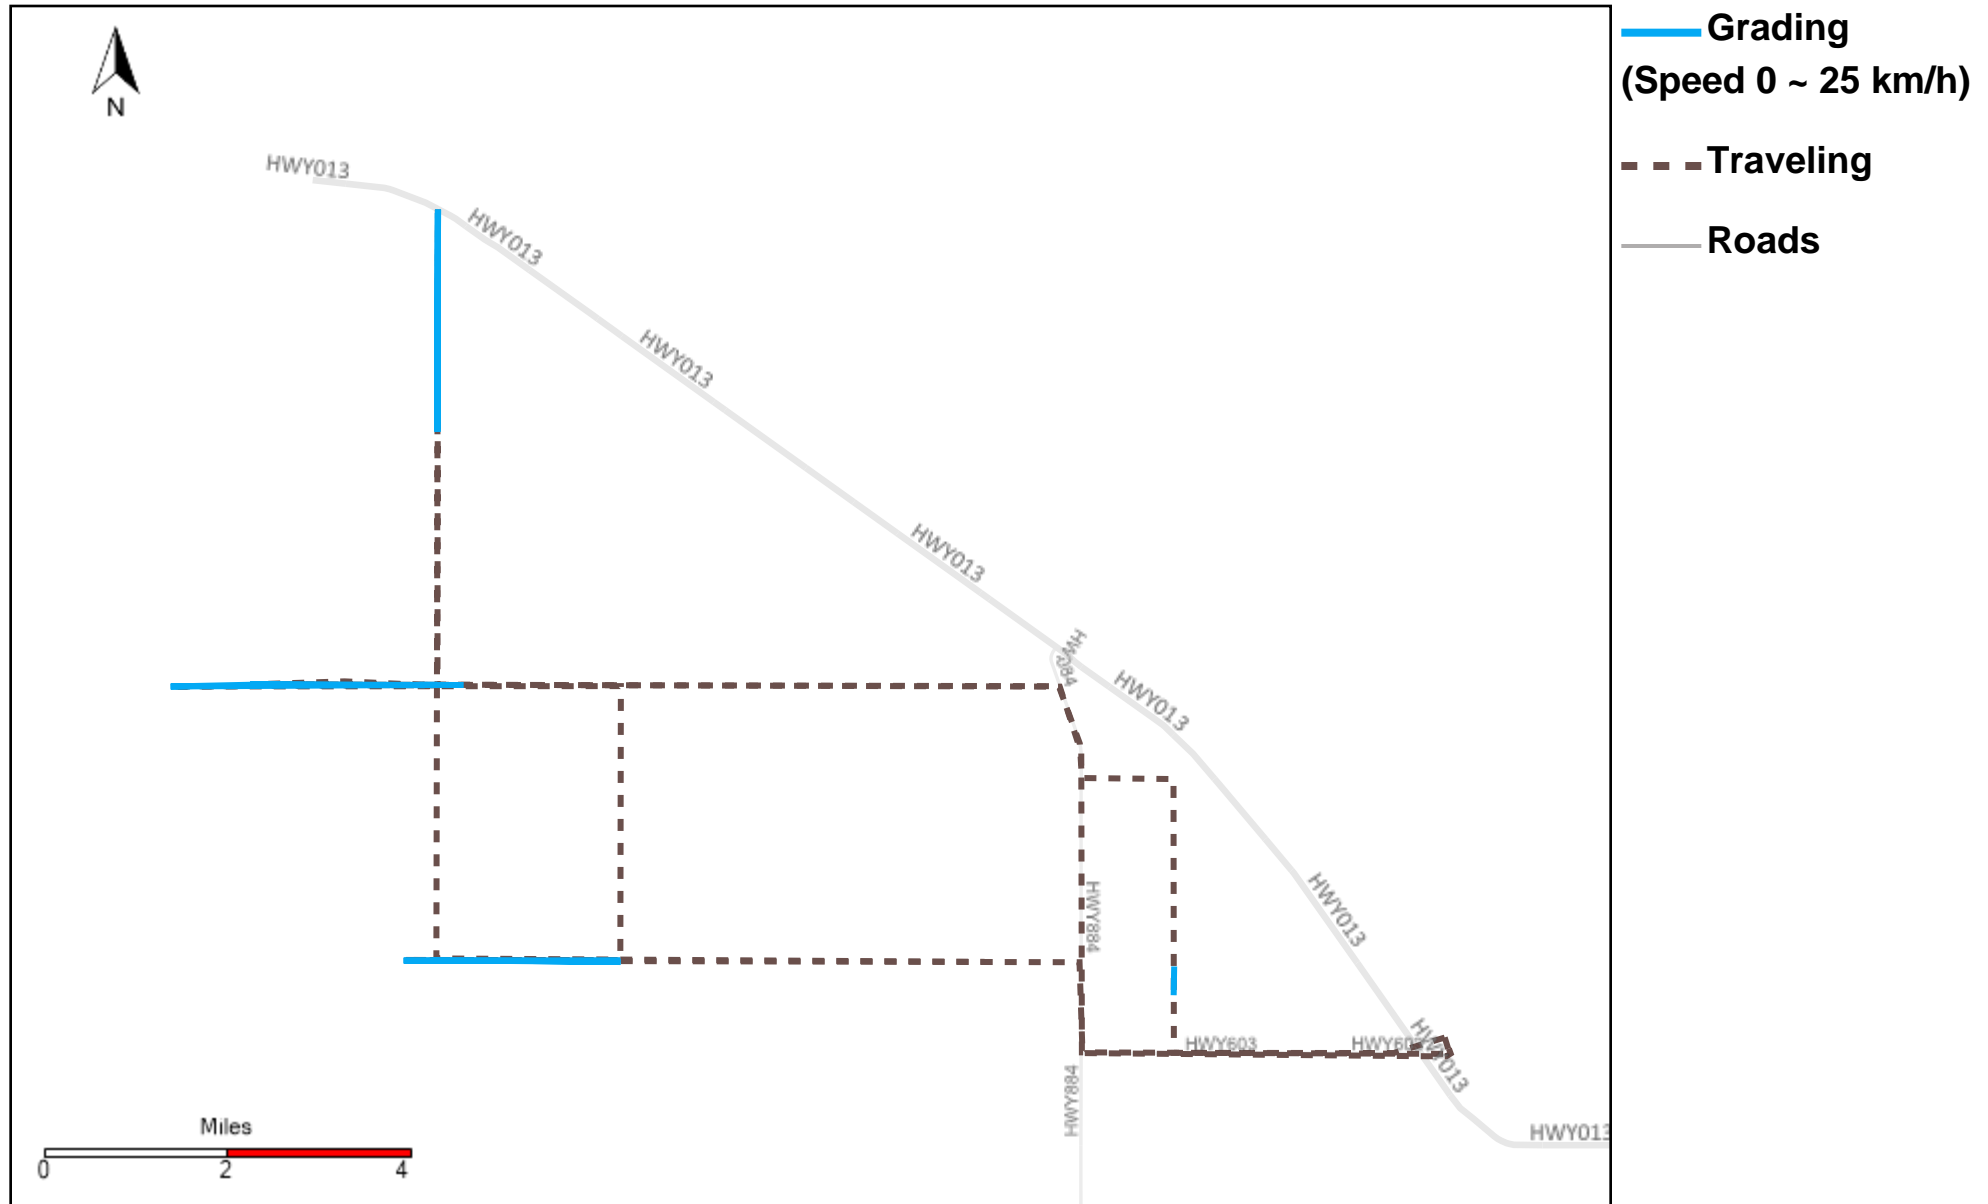

43-220_2025-11-09 ~ 2025-11-15 Tracking

Total Distance(km)	Total Hours	Work Distance(km)	Work Hours
169.52	11 hrs 55 min 23 sec	64.5	8 hrs 11 min 59 sec