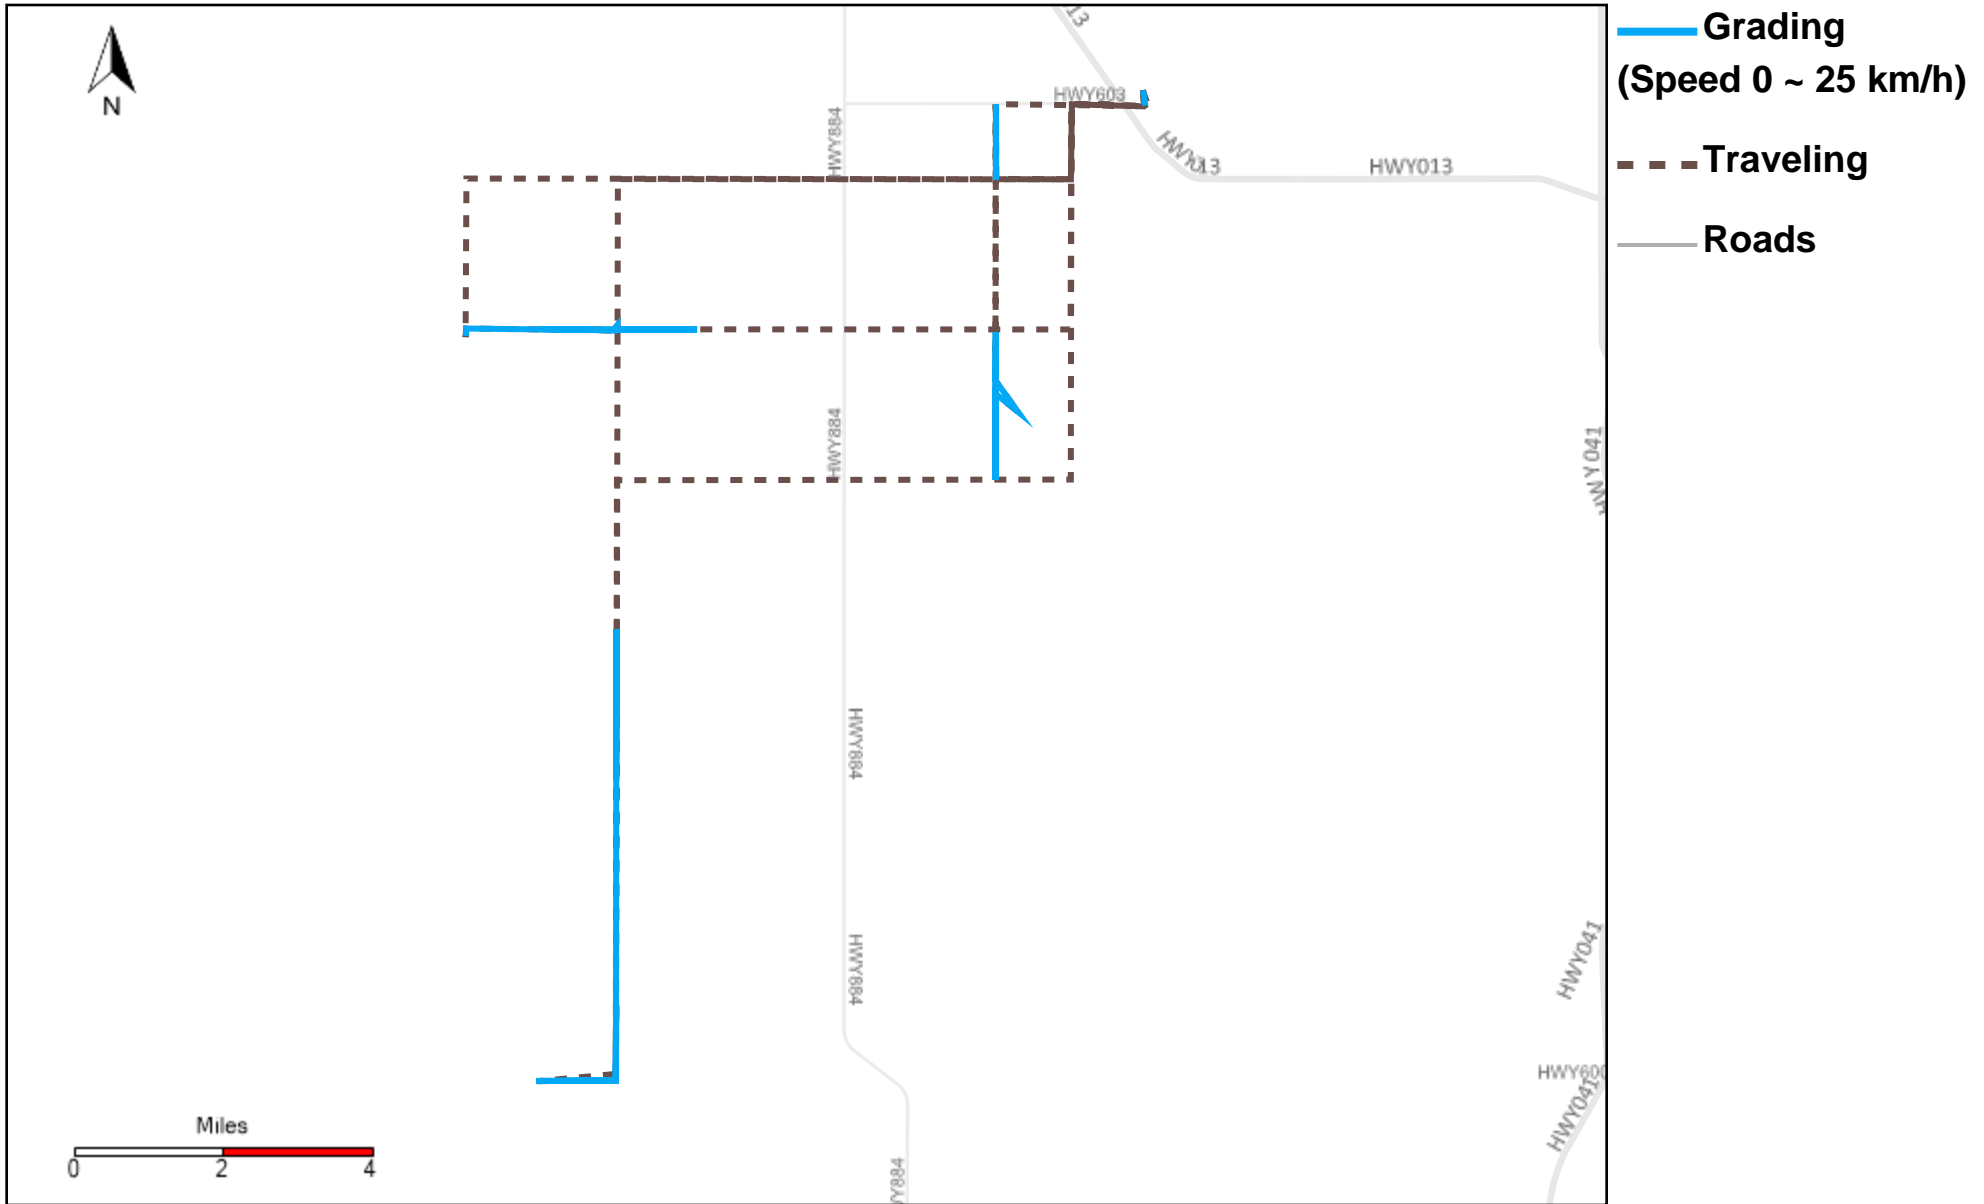

43-215_2025-11-09 ~ 2025-11-15 Tracking

Total Distance(km)	Total Hours	Work Distance(km)	Work Hours
208.55	22 hrs 36 min 15 sec	93.08	17 hrs 22 min 50 sec