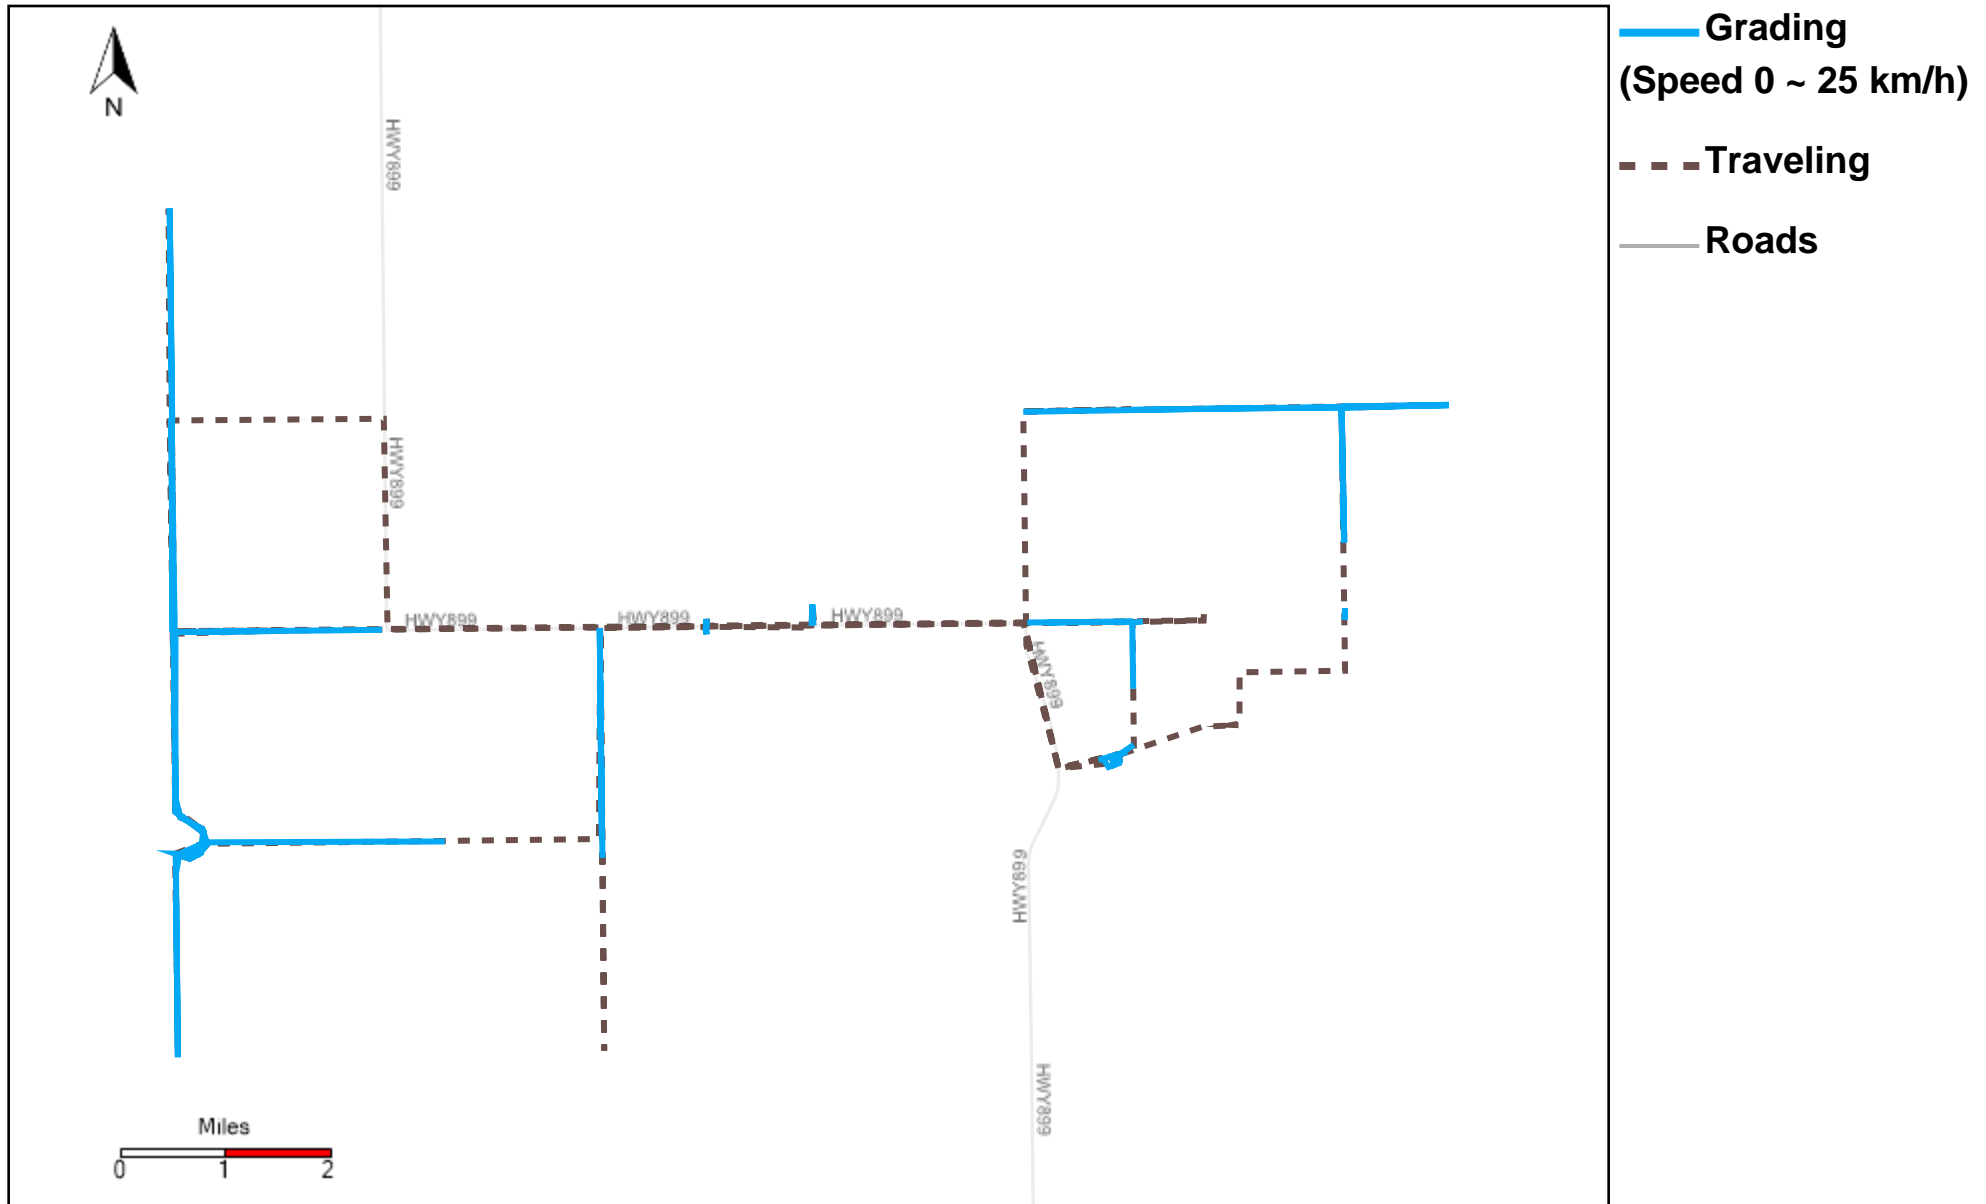

43-182_2025-11-09 ~ 2025-11-15 Tracking

Total Distance(km)	Total Hours	Work Distance(km)	Work Hours
242.83	25 hrs 20 min 11 sec	144.7	22 hrs 2 min 13 sec