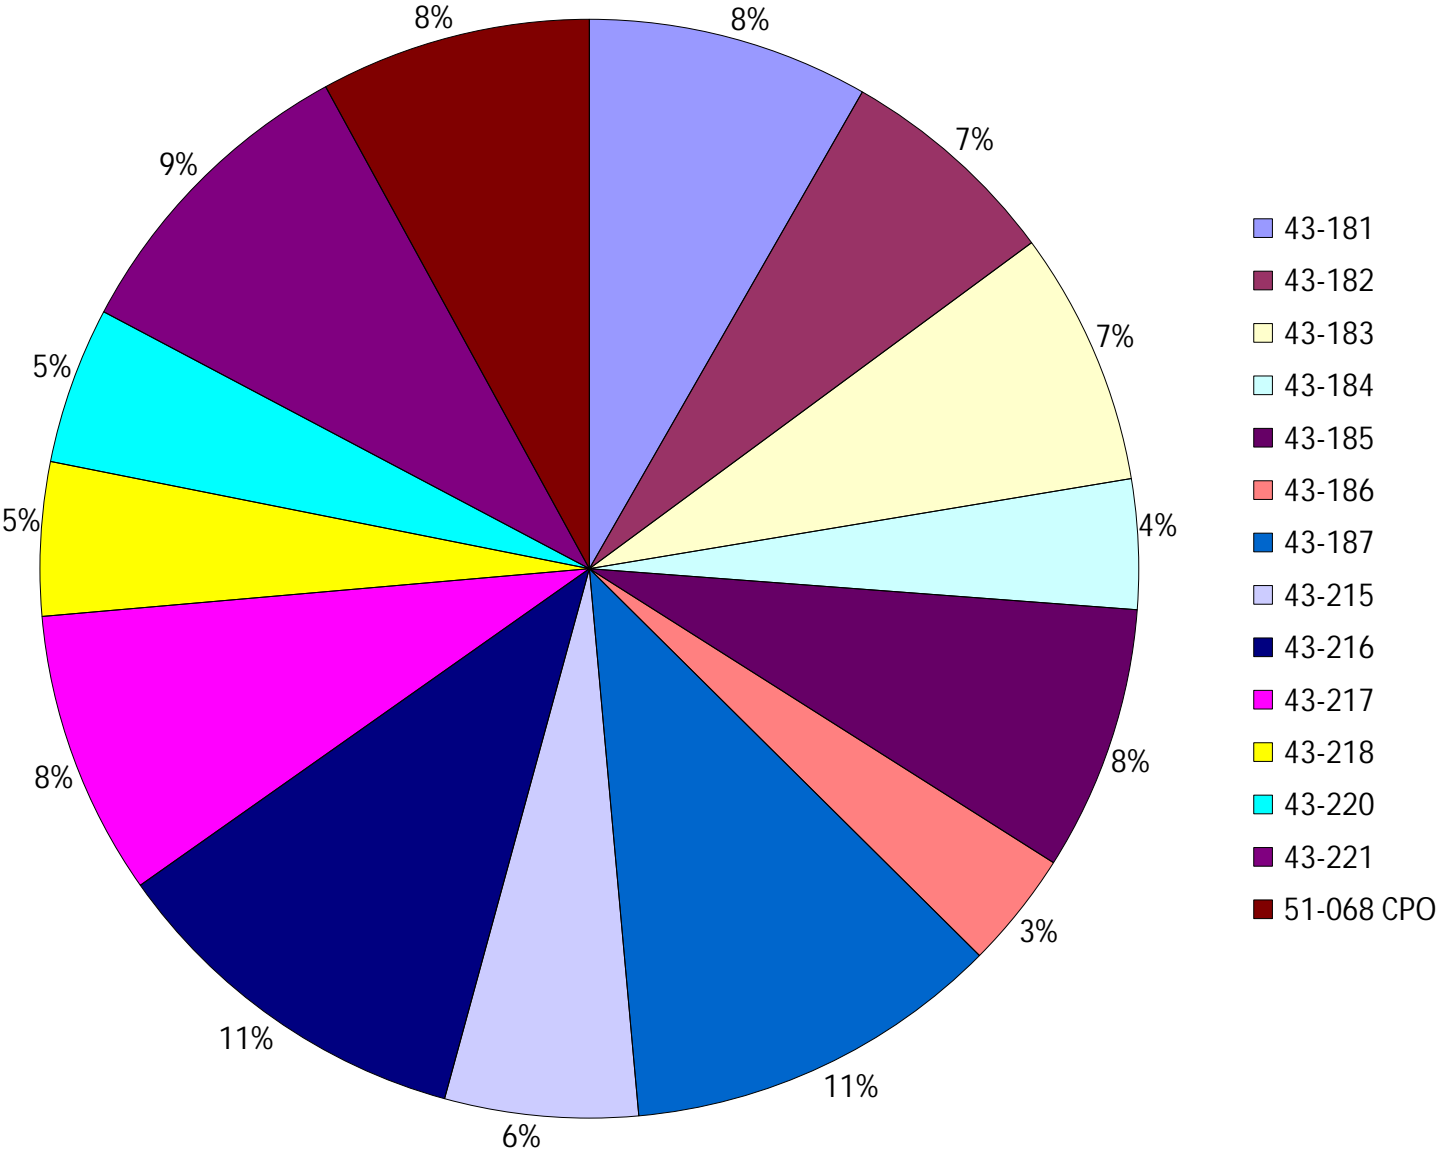

Provost Weekly Grader Report

From 11/9/2025 To 11/15/2025

11/15/2025

Vehicle	Total Distance(km)	Total Hours	Work Distance(km)	Work Hours
43-181	303.91	31 hrs 43 min 37 sec	173.73	24 hrs 55 min 1 sec
43-182	242.83	25 hrs 20 min 11 sec	144.7	22 hrs 2 min 13 sec
43-183	274.88	26 hrs 15 min 41 sec	164.31	22 hrs 17 min 58 sec
43-184	140.09	11 hrs 9 min 59 sec	62.6	8 hrs 41 min 3 sec
43-185	286.21	24 hrs 55 min 24 sec	157.21	20 hrs 26 min 32 sec
43-186	126.55	12 hrs 42 min 29 sec	75.56	12 hrs 15 min 53 sec
43-187	408.76	26 hrs 54 min 37 sec	112.01	18 hrs 19 min 12 sec
43-215	208.55	22 hrs 36 min 15 sec	93.08	17 hrs 22 min 50 sec
43-216	403.25	27 hrs 56 min 28 sec	177.52	20 hrs 48 min 9 sec
43-217	307.97	18 hrs 32 min 6 sec	140.83	13 hrs 9 min 29 sec
43-218	165.72	16 hrs 49 min 17 sec	78.38	13 hrs 44 min 58 sec
43-220	169.52	11 hrs 55 min 23 sec	64.5	8 hrs 11 min 59 sec
43-221	341.01	29 hrs 12 min 13 sec	118.43	19 hrs 40 min 29 sec
51-068 CPO	292.59	15 hrs 14 min 5 sec	1.98	0 hrs 10 min 48 sec
Total:	3671.83	301 hrs 17 min 46 sec	1564.82	222 hrs 6 min 35 sec

Vehicle Distance Vs Total Distance (%) From 11/9/2025 To 11/15/2025

Provost Weekly Grader Report