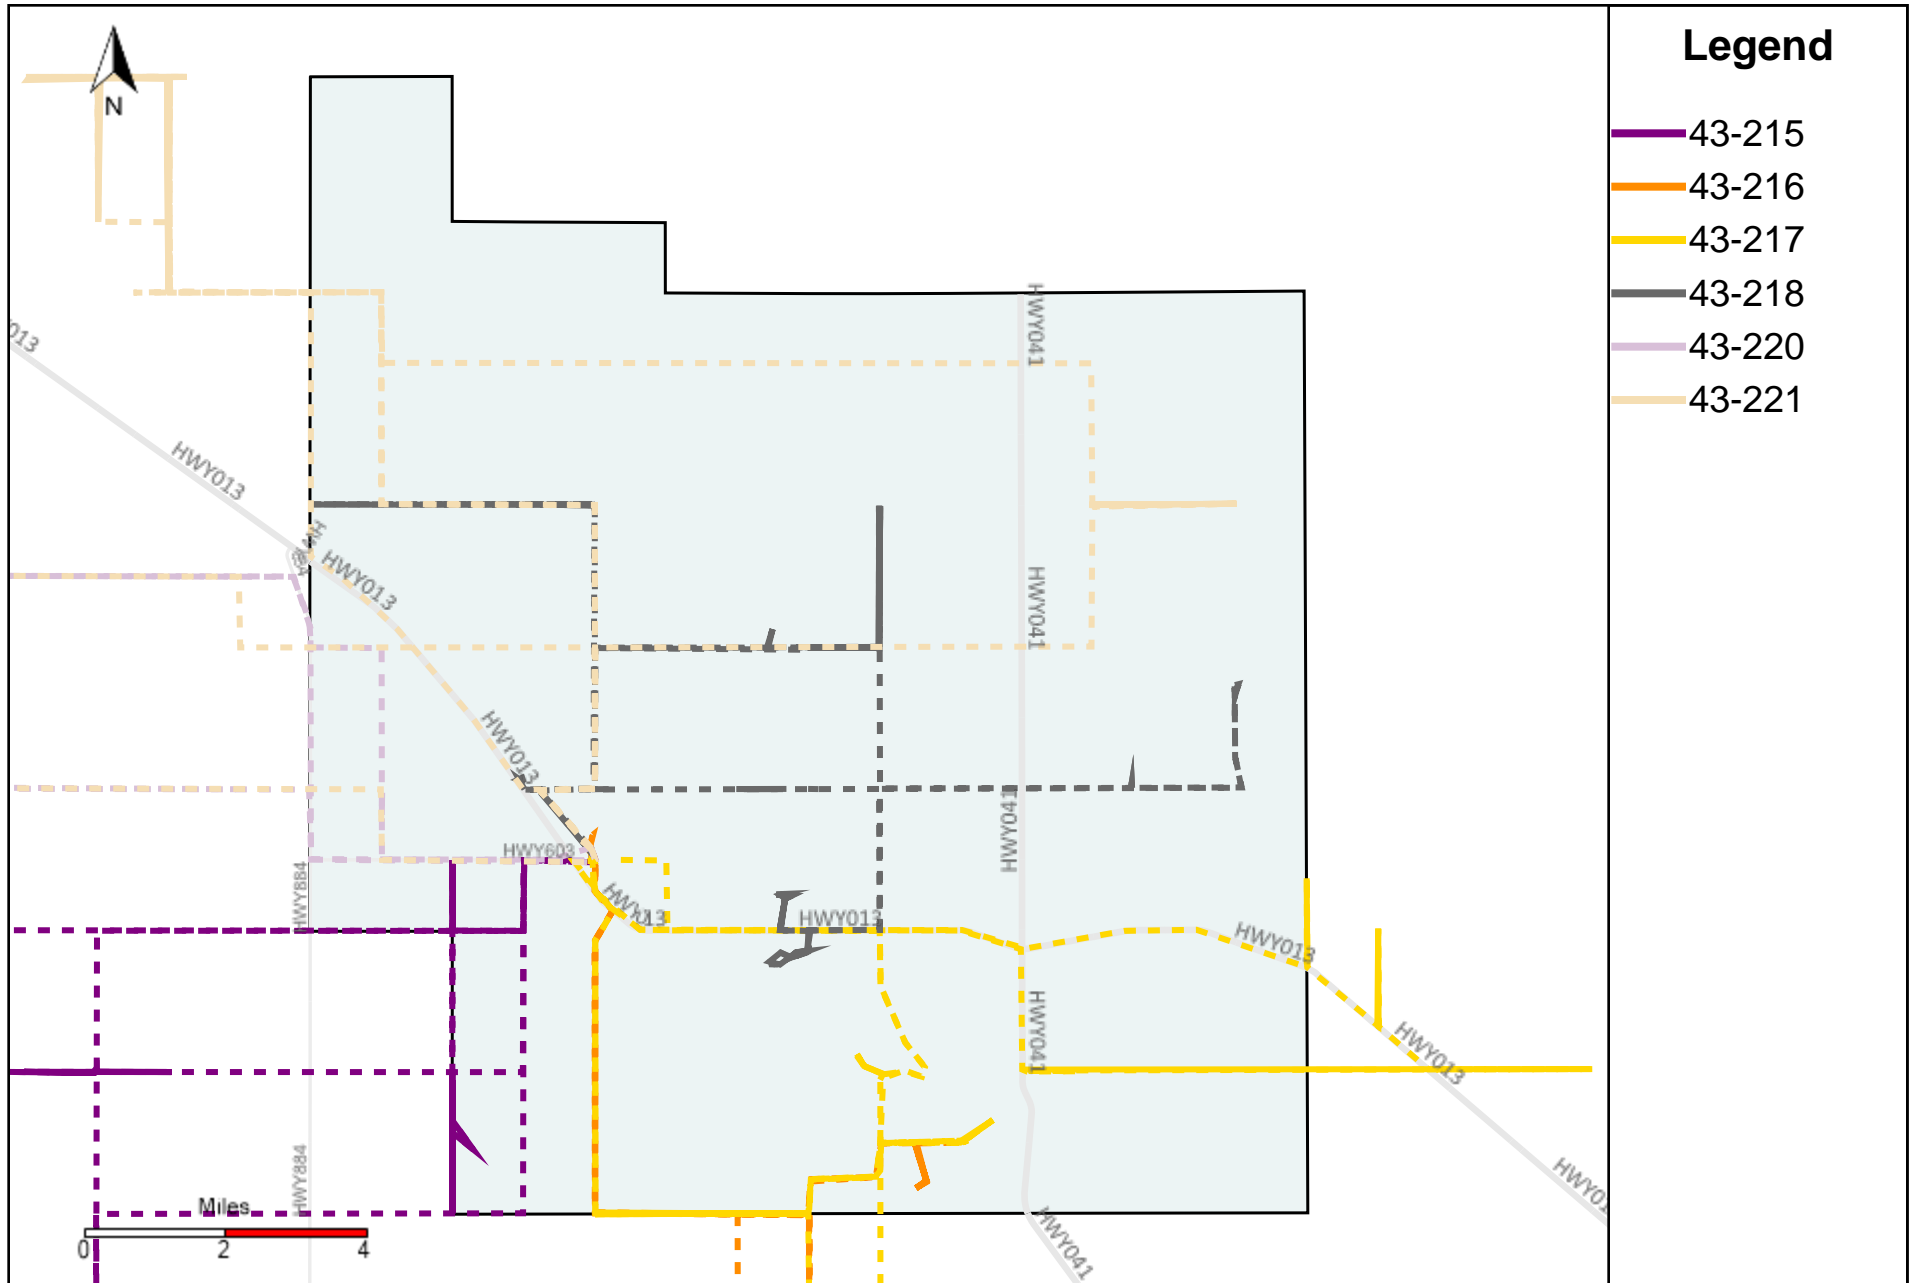

Division: 6 Grader Report(2025-11-09 ~ 2025-11-15)

Vehicle Name List	Total Distance(km)	Total Hours
43-215, 43-216, 43-217, 43-218, 43-220, 43-221	1596.01	127 hrs 1 min 42 sec