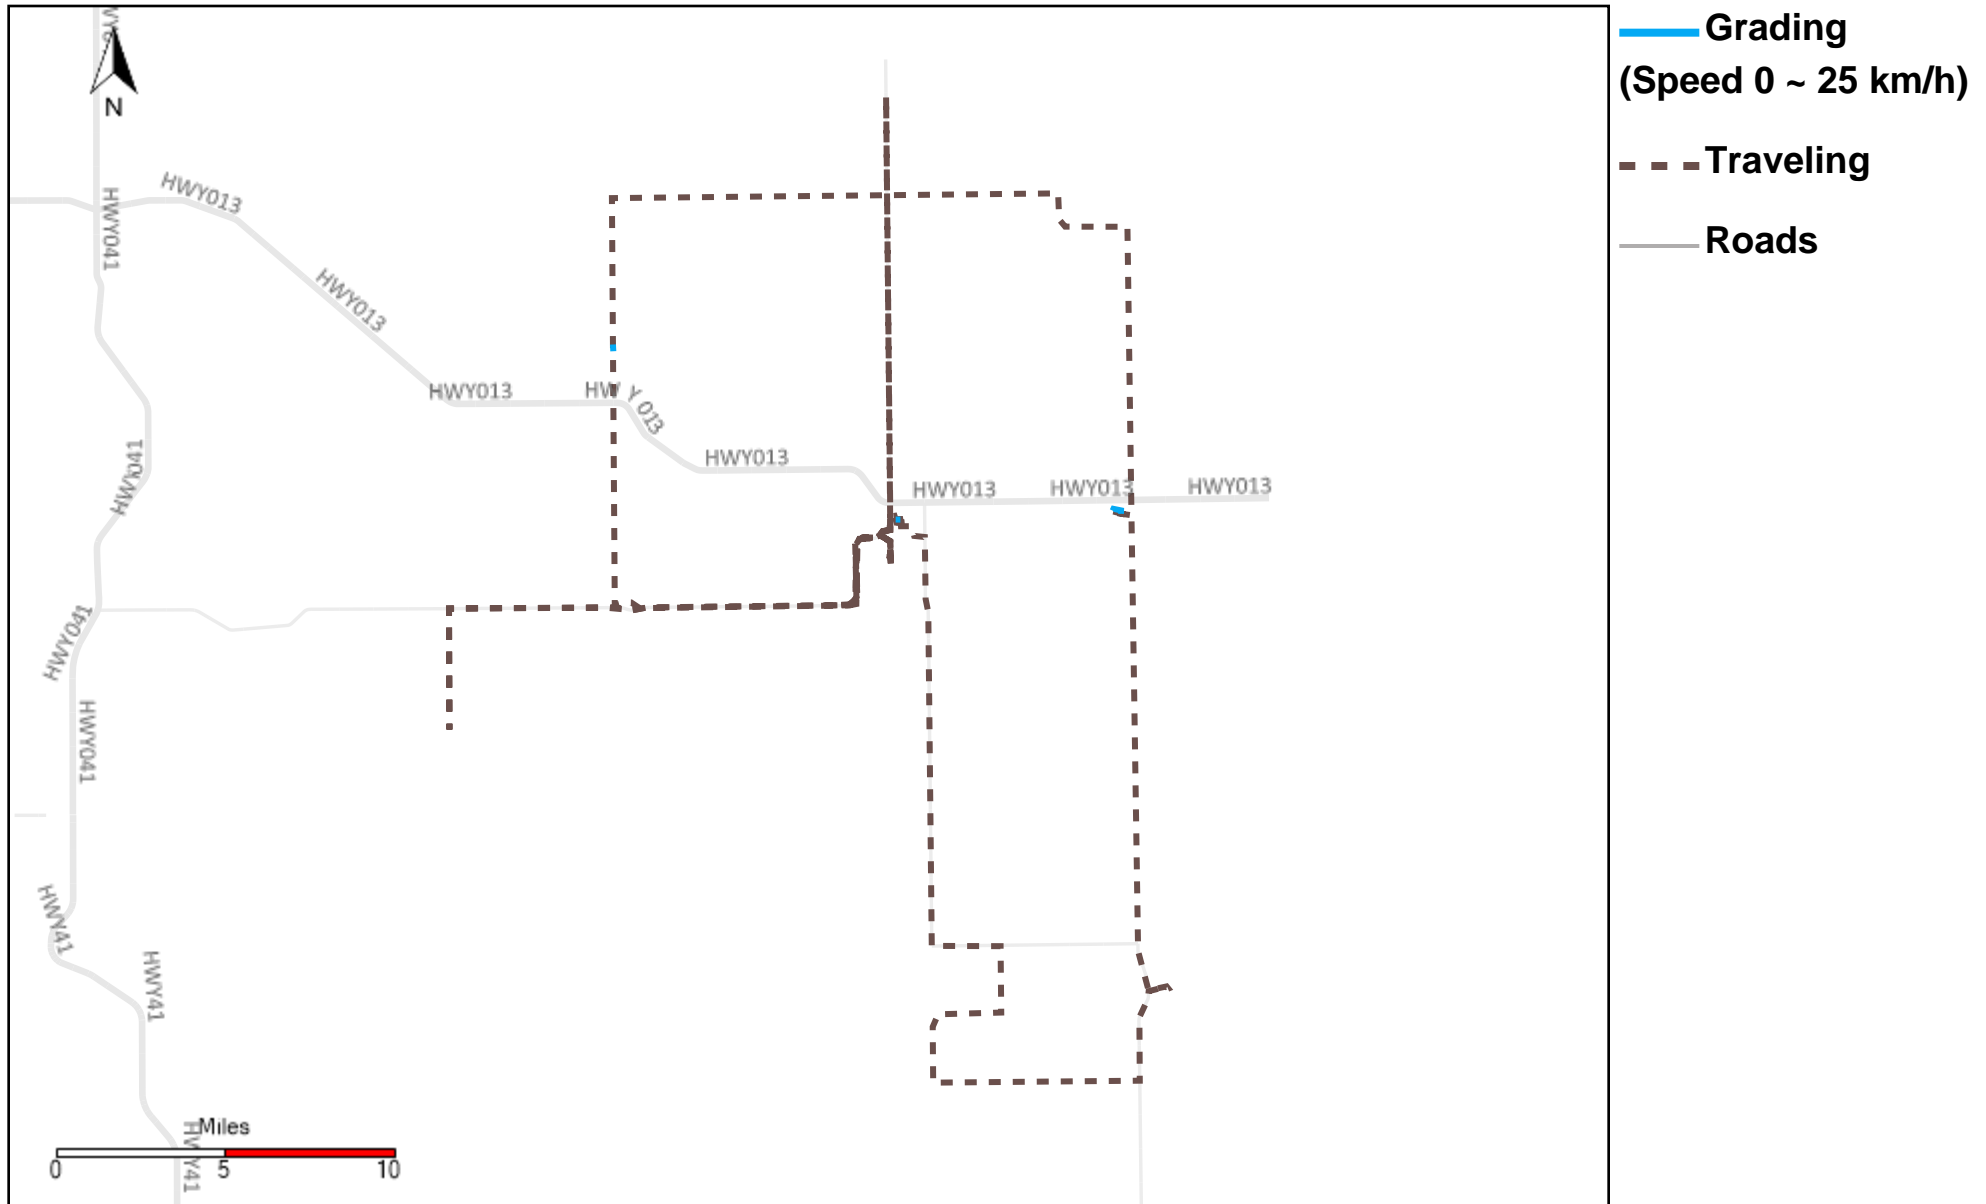

51-068 CPO_2025-11-09 ~ 2025-11-15 Tracking

Total Distance(km)	Total Hours	Work Distance(km)	Work Hours
292.59	15 hrs 14 min 5 sec	1.98	0 hrs 10 min 48 sec