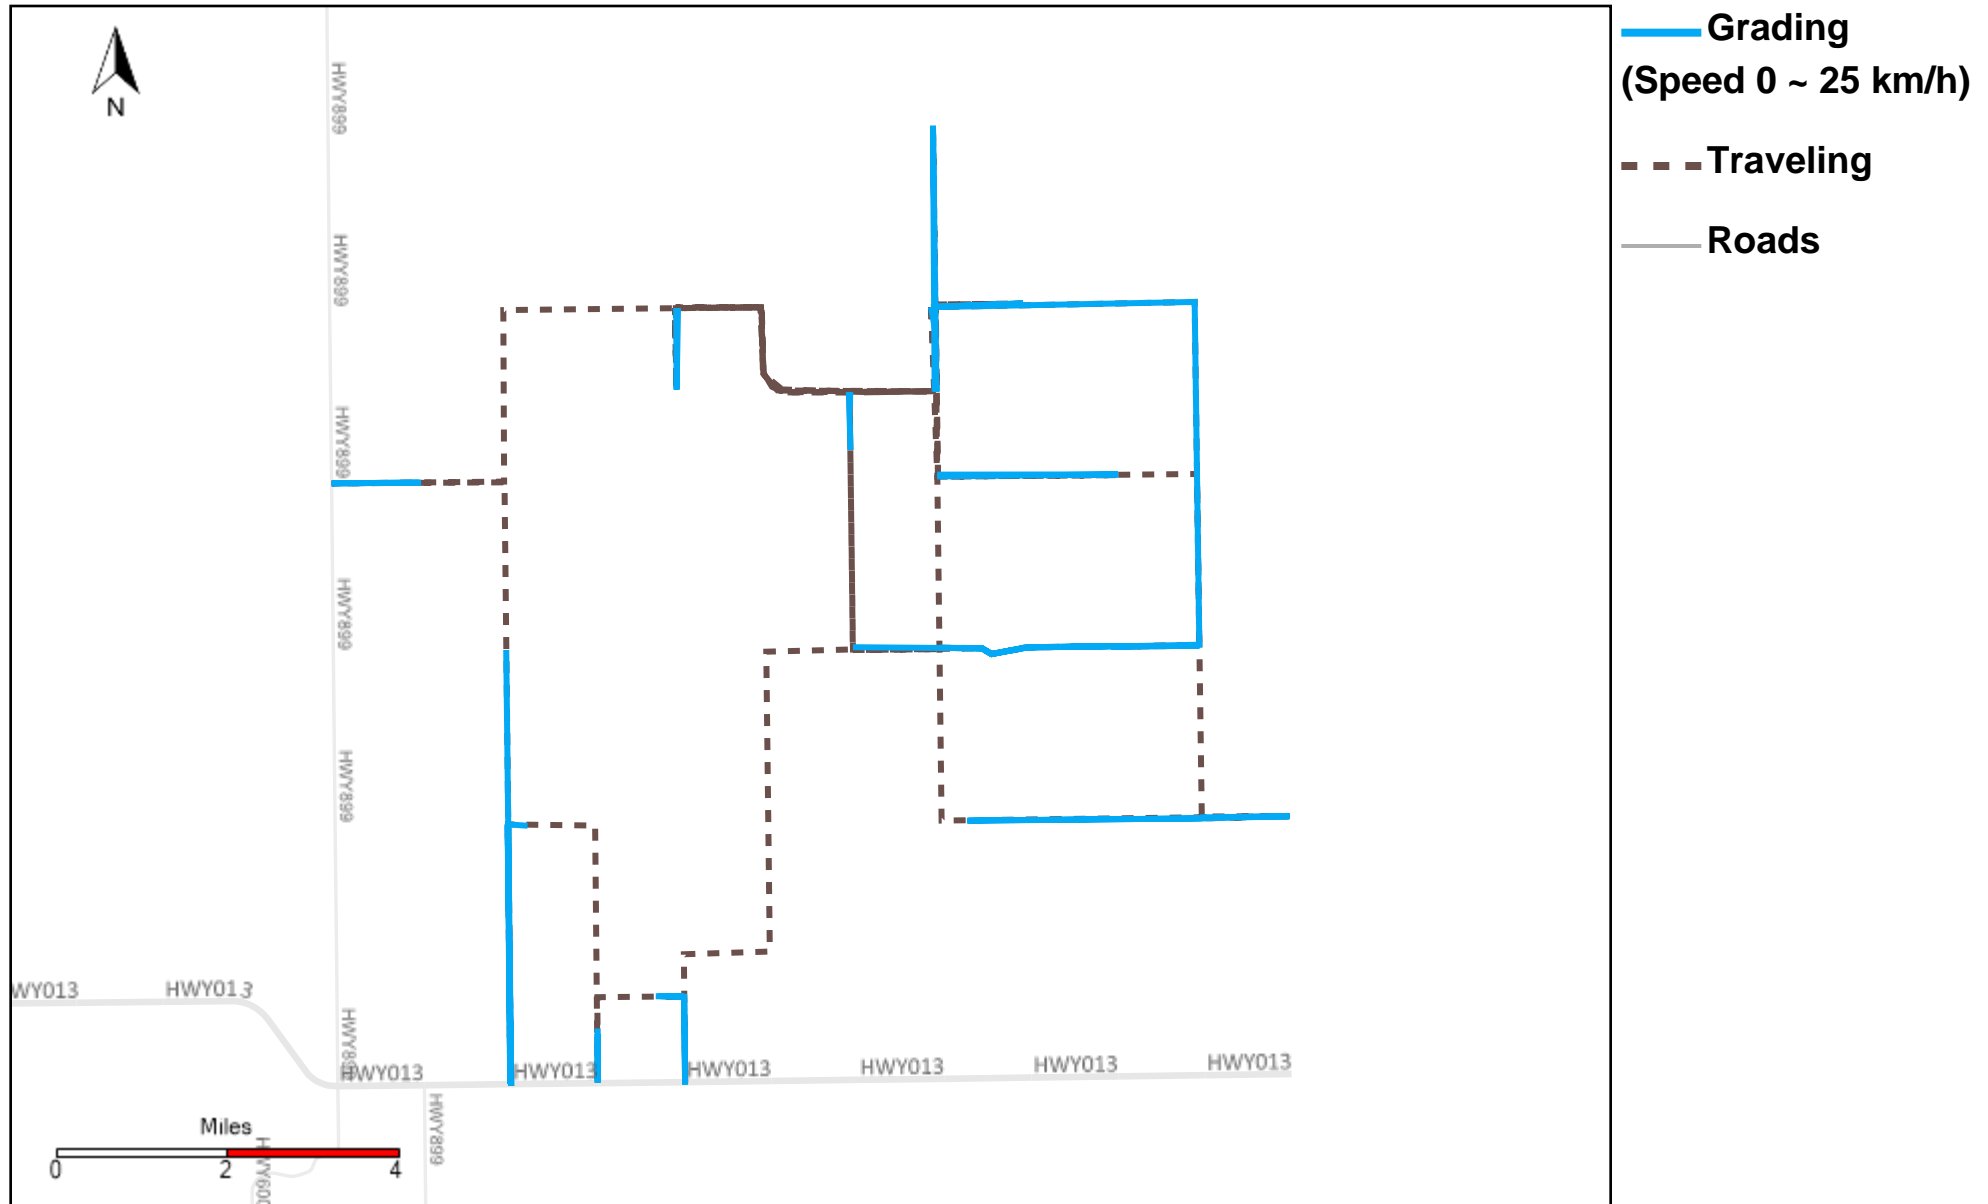

43-183_2025-11-09 ~ 2025-11-15 Tracking

Total Distance(km)	Total Hours	Work Distance(km)	Work Hours
274.88	26 hrs 15 min 41 sec	164.31	22 hrs 17 min 58 sec