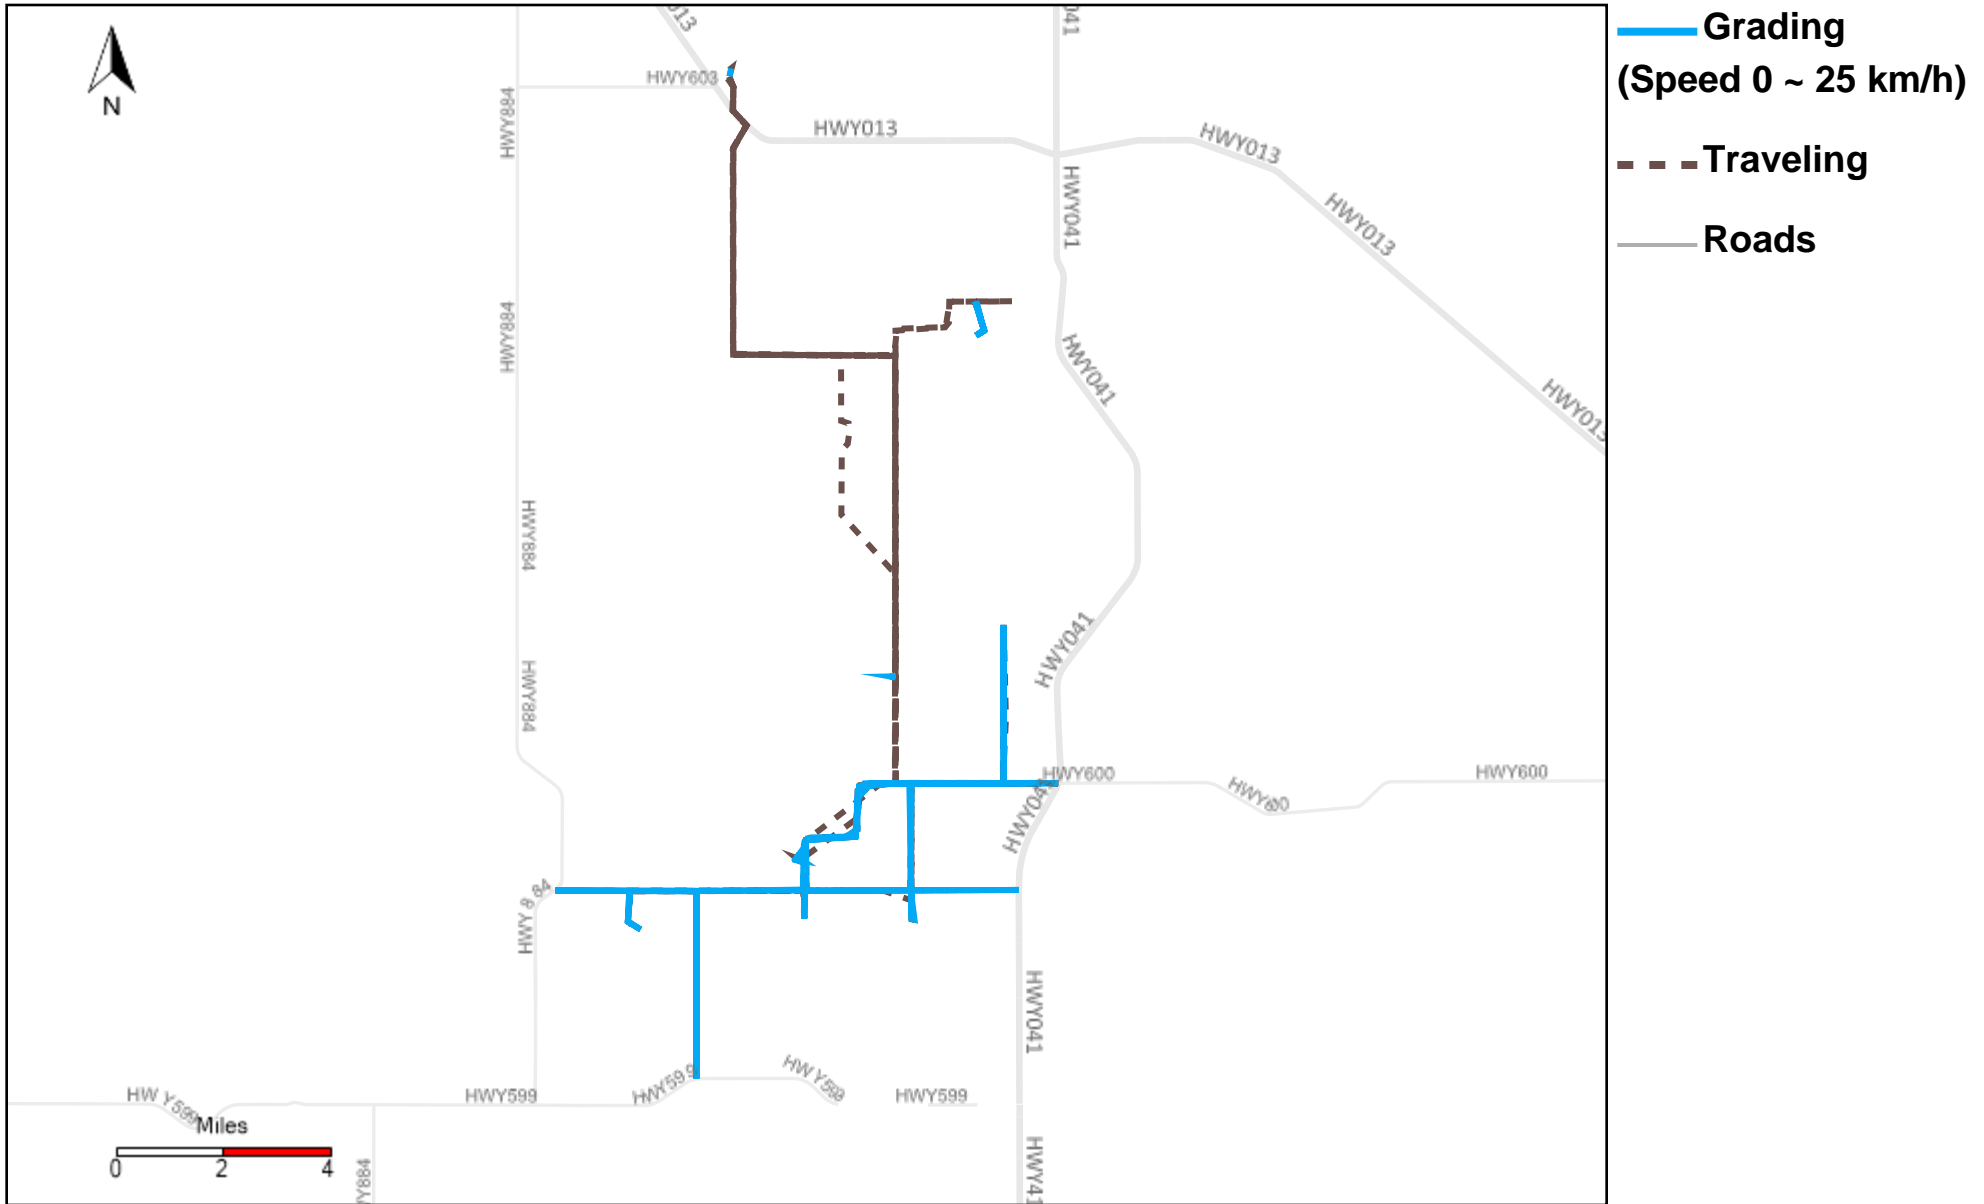

43-216_2025-11-09 ~ 2025-11-15 Tracking

Total Distance(km)	Total Hours	Work Distance(km)	Work Hours
403.25	27 hrs 56 min 28 sec	177.52	20 hrs 48 min 9 sec