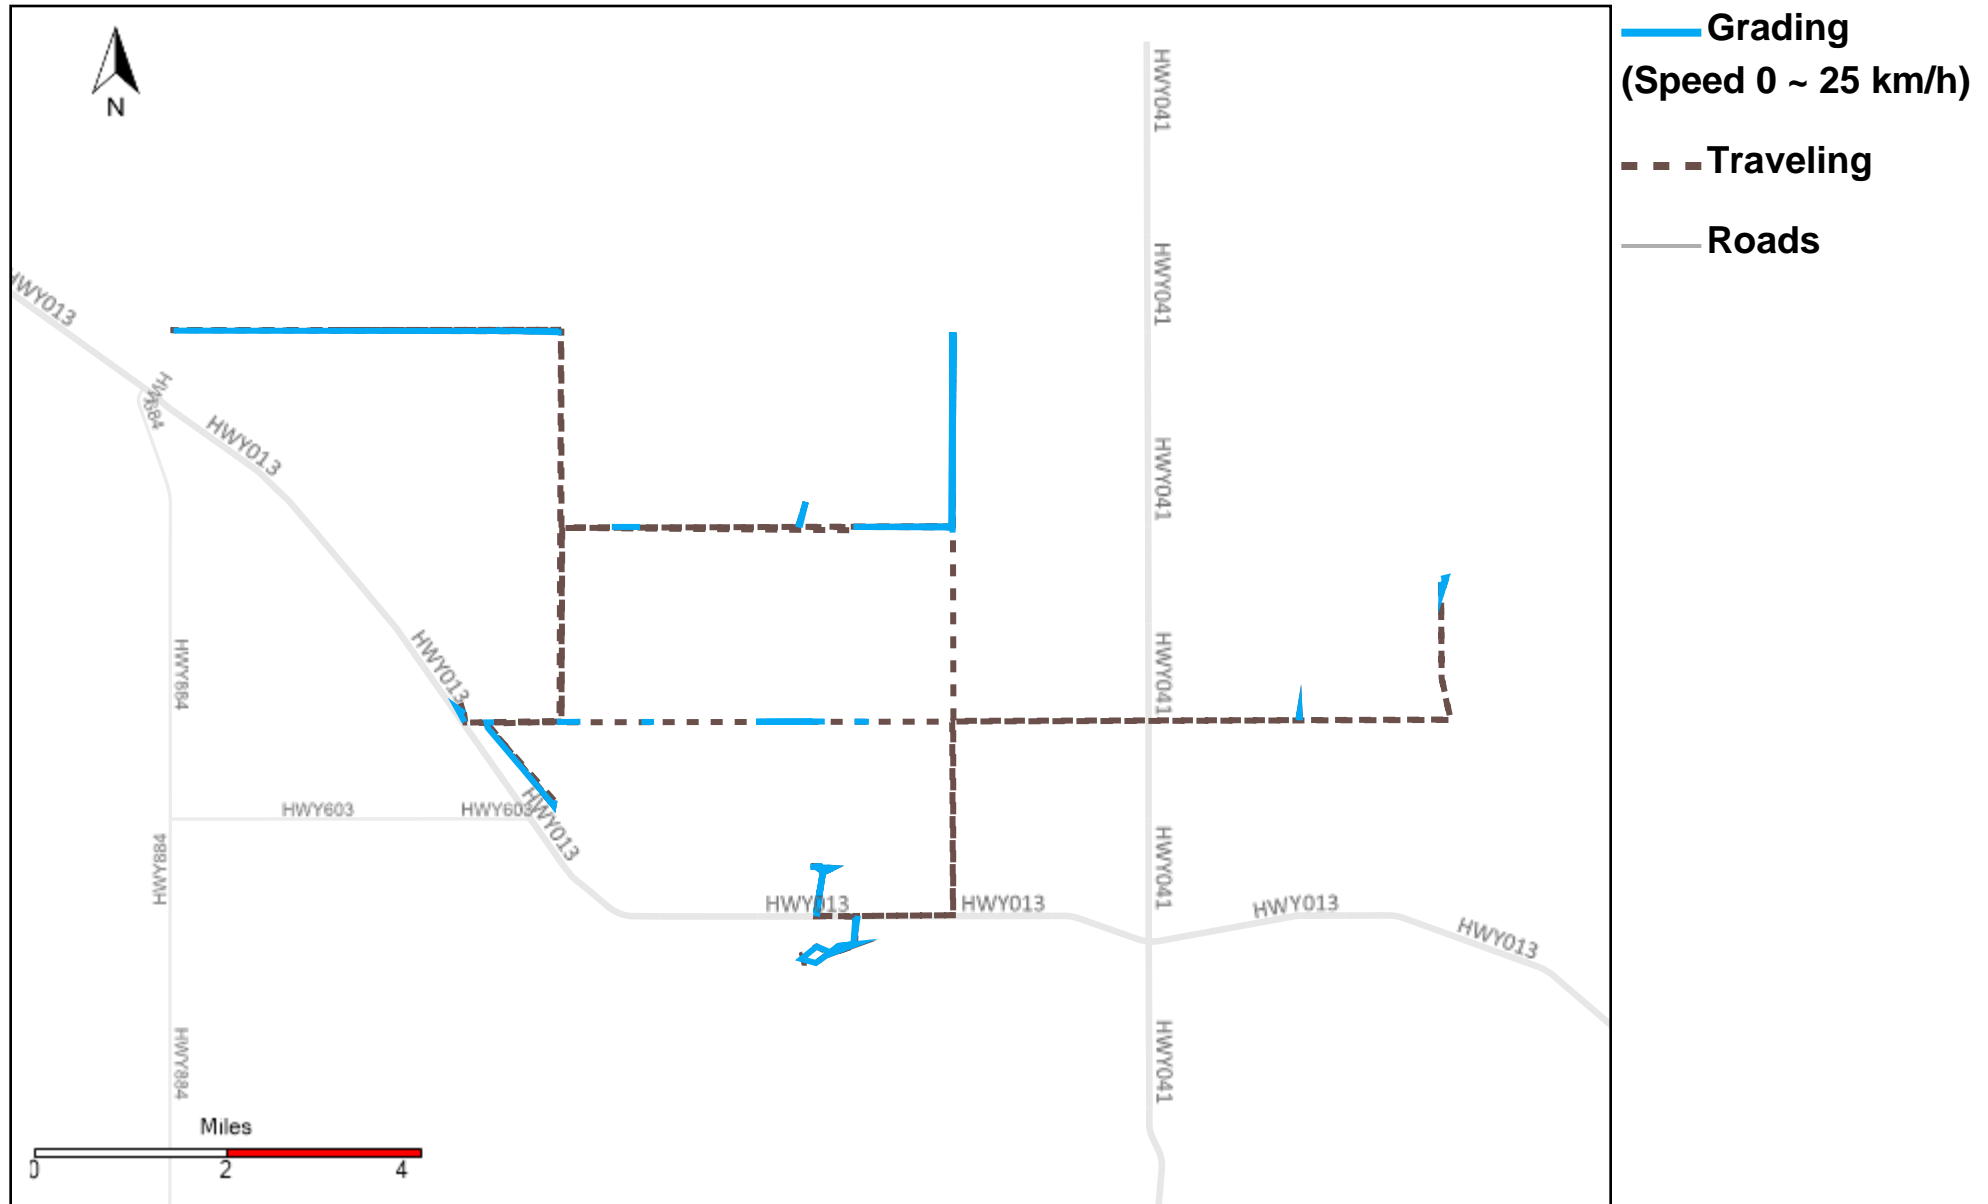

43-218_2025-11-09 ~ 2025-11-15 Tracking

Total Distance(km)	Total Hours	Work Distance(km)	Work Hours
165.72	16 hrs 49 min 17 sec	78.38	13 hrs 44 min 58 sec