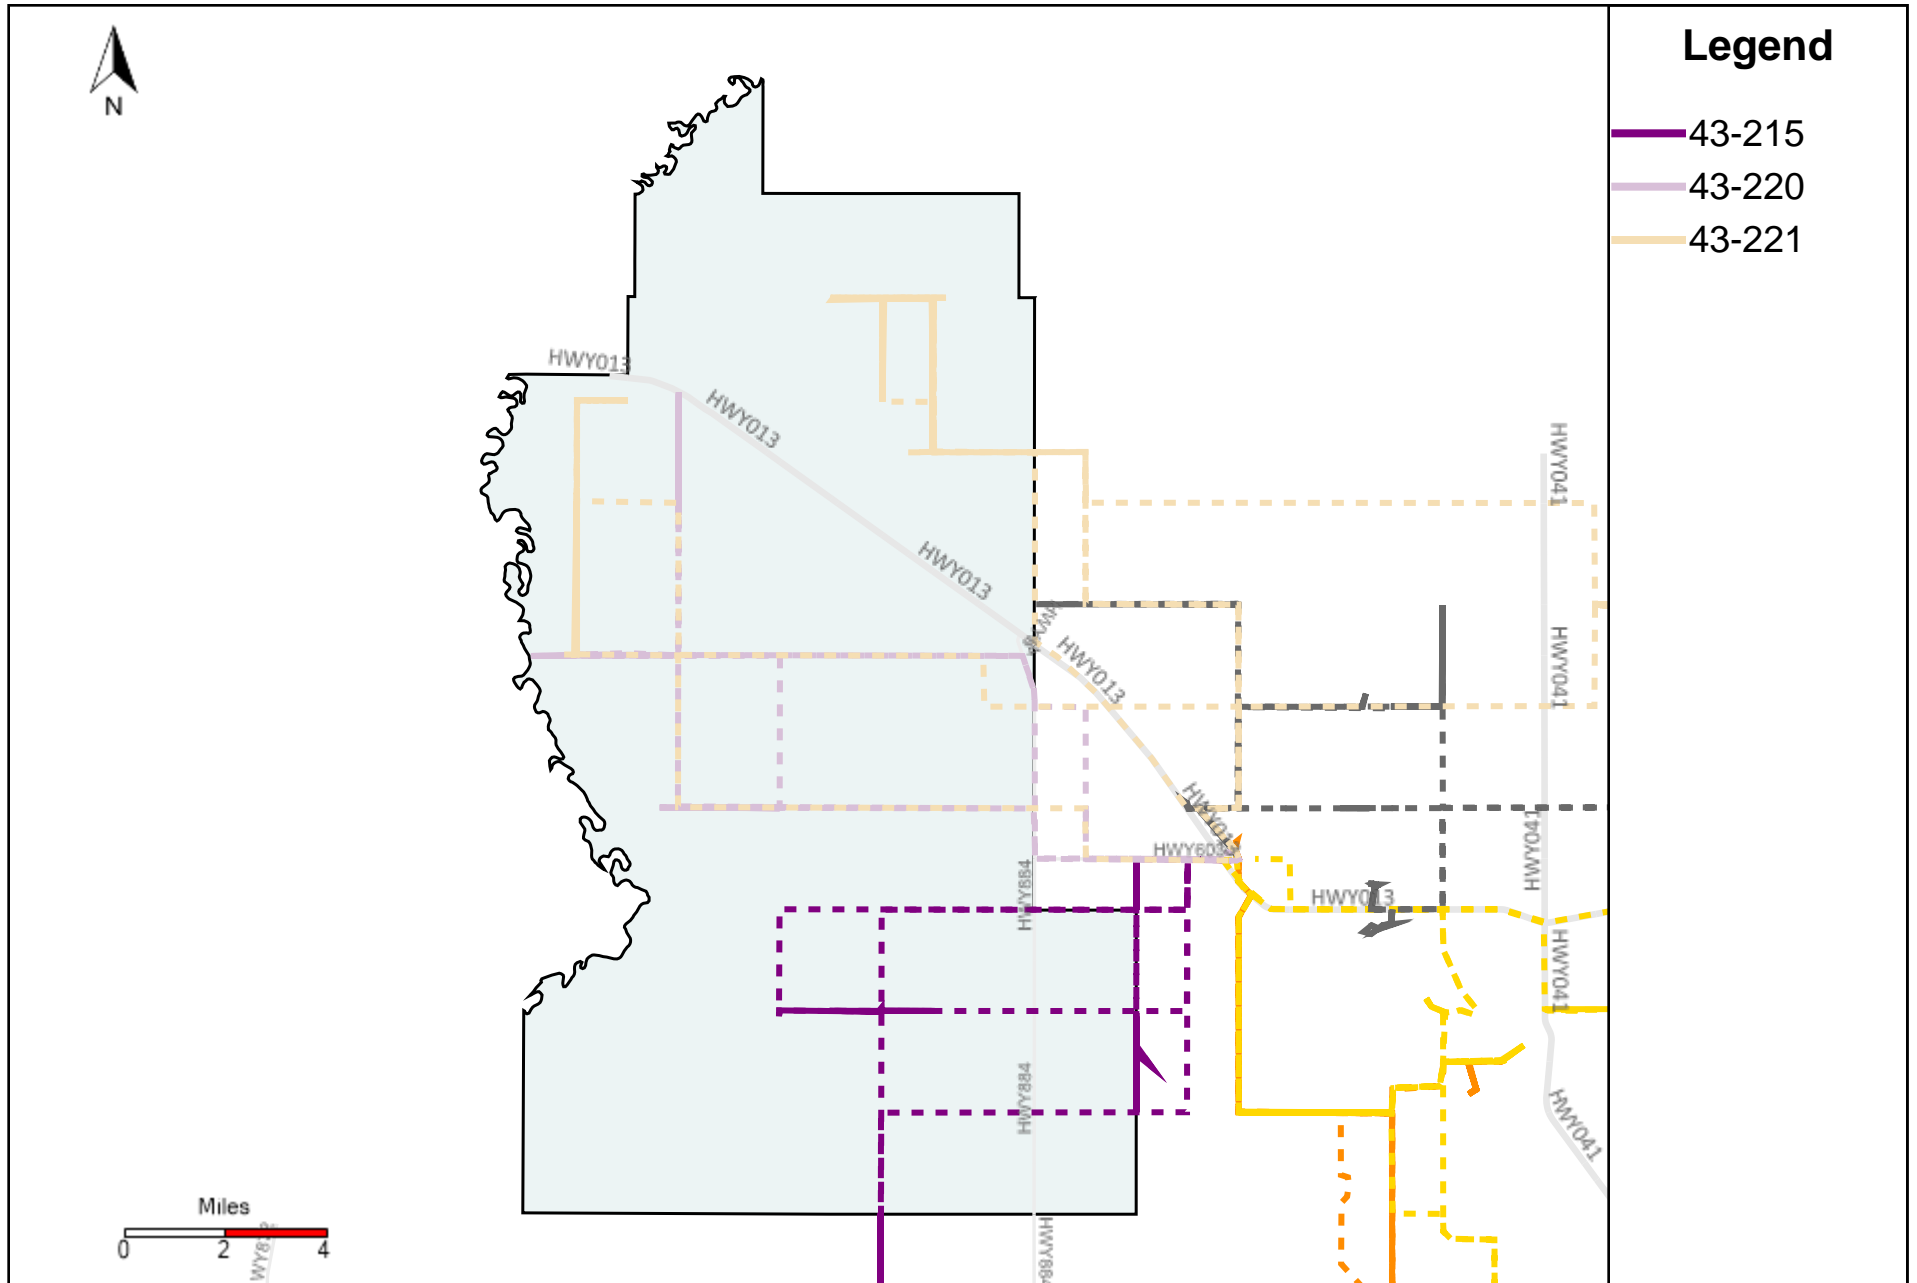

Division: 7 Grader Report(2025-11-09 ~ 2025-11-15)

Vehicle Name List	Total Distance(km)	Total Hours
43-215, 43-220, 43-221	719.08	63 hrs 43 min 51 sec