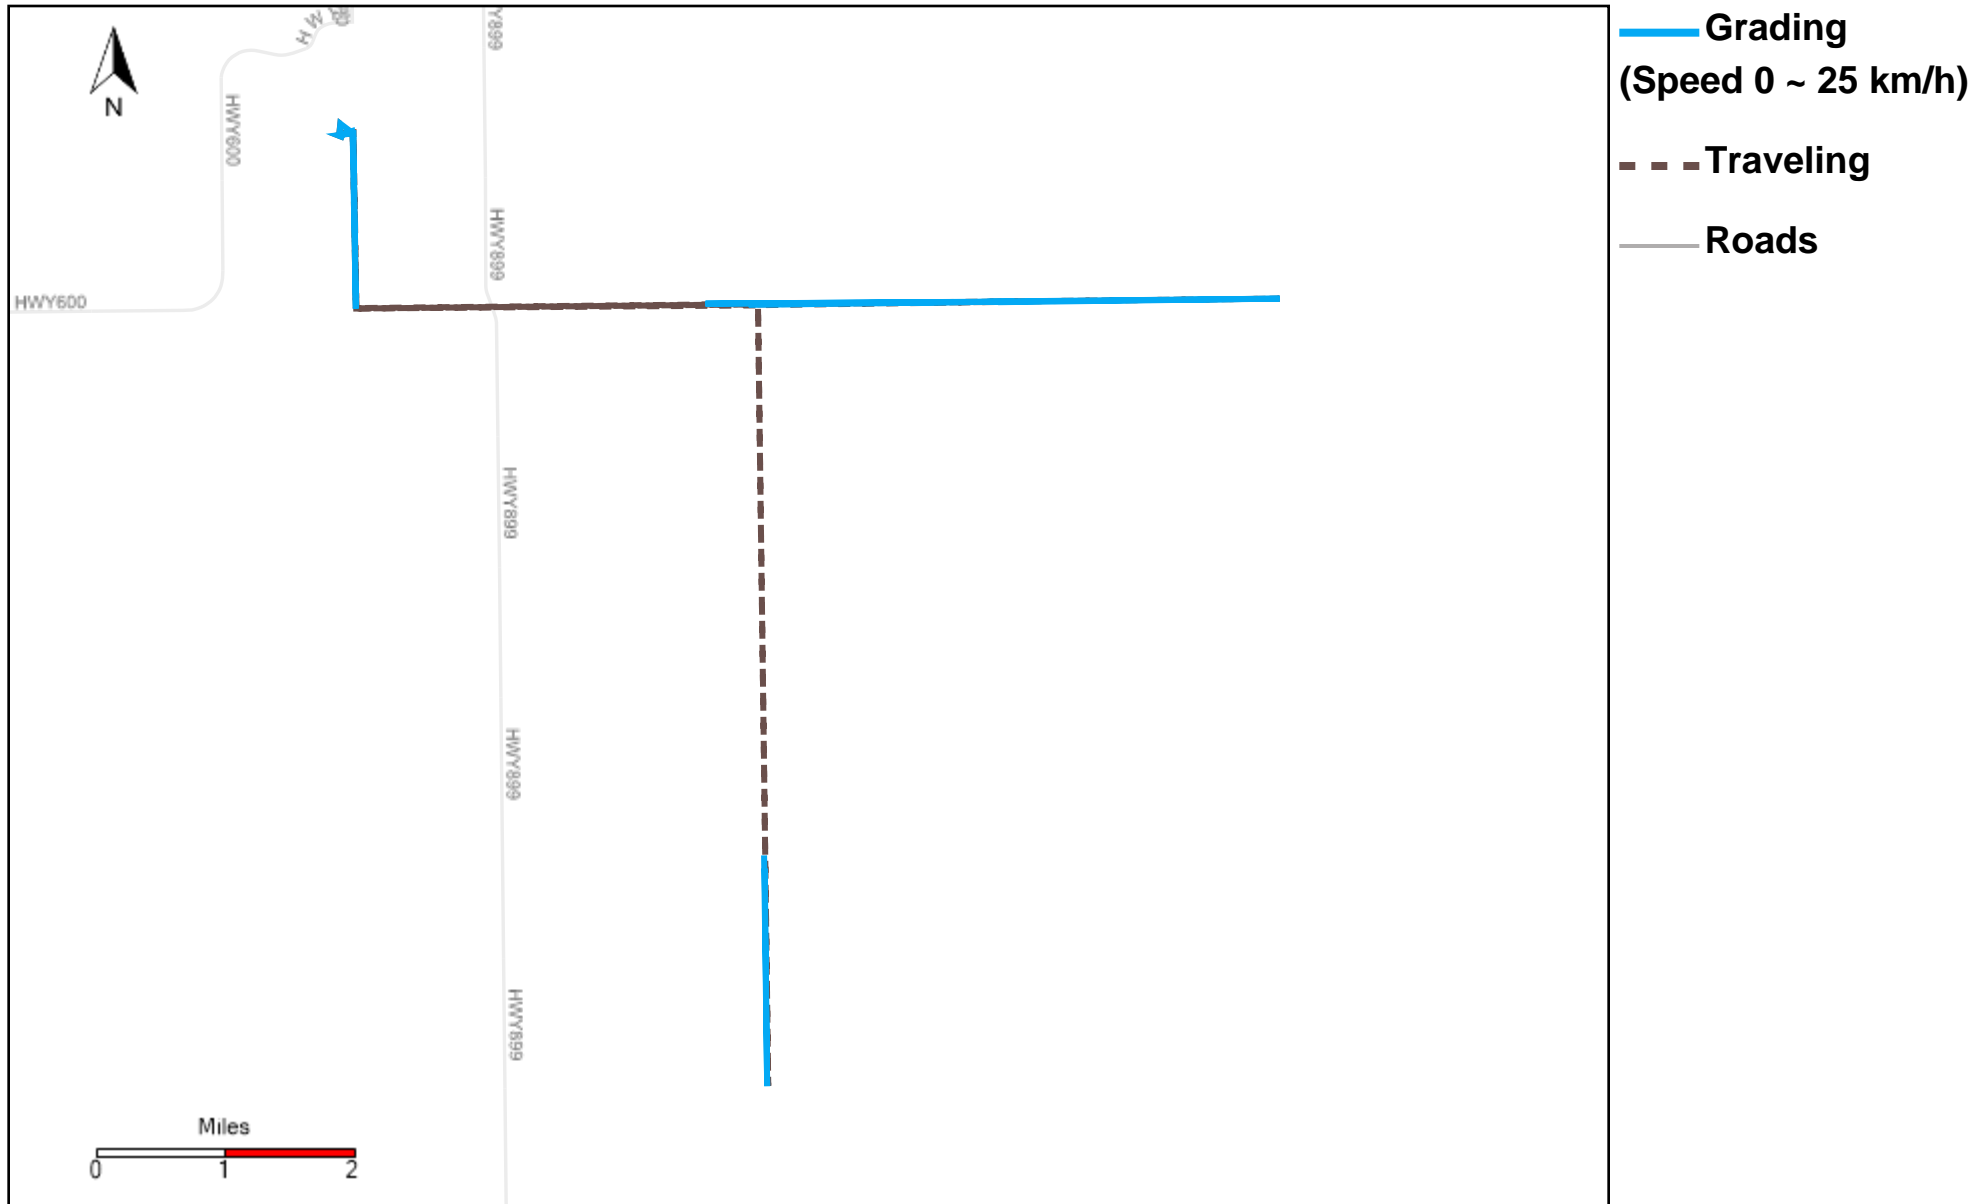

43-186_2025-11-09 ~ 2025-11-15 Tracking

Total Distance(km)	Total Hours	Work Distance(km)	Work Hours
126.55	12 hrs 42 min 29 sec	75.56	12 hrs 15 min 53 sec