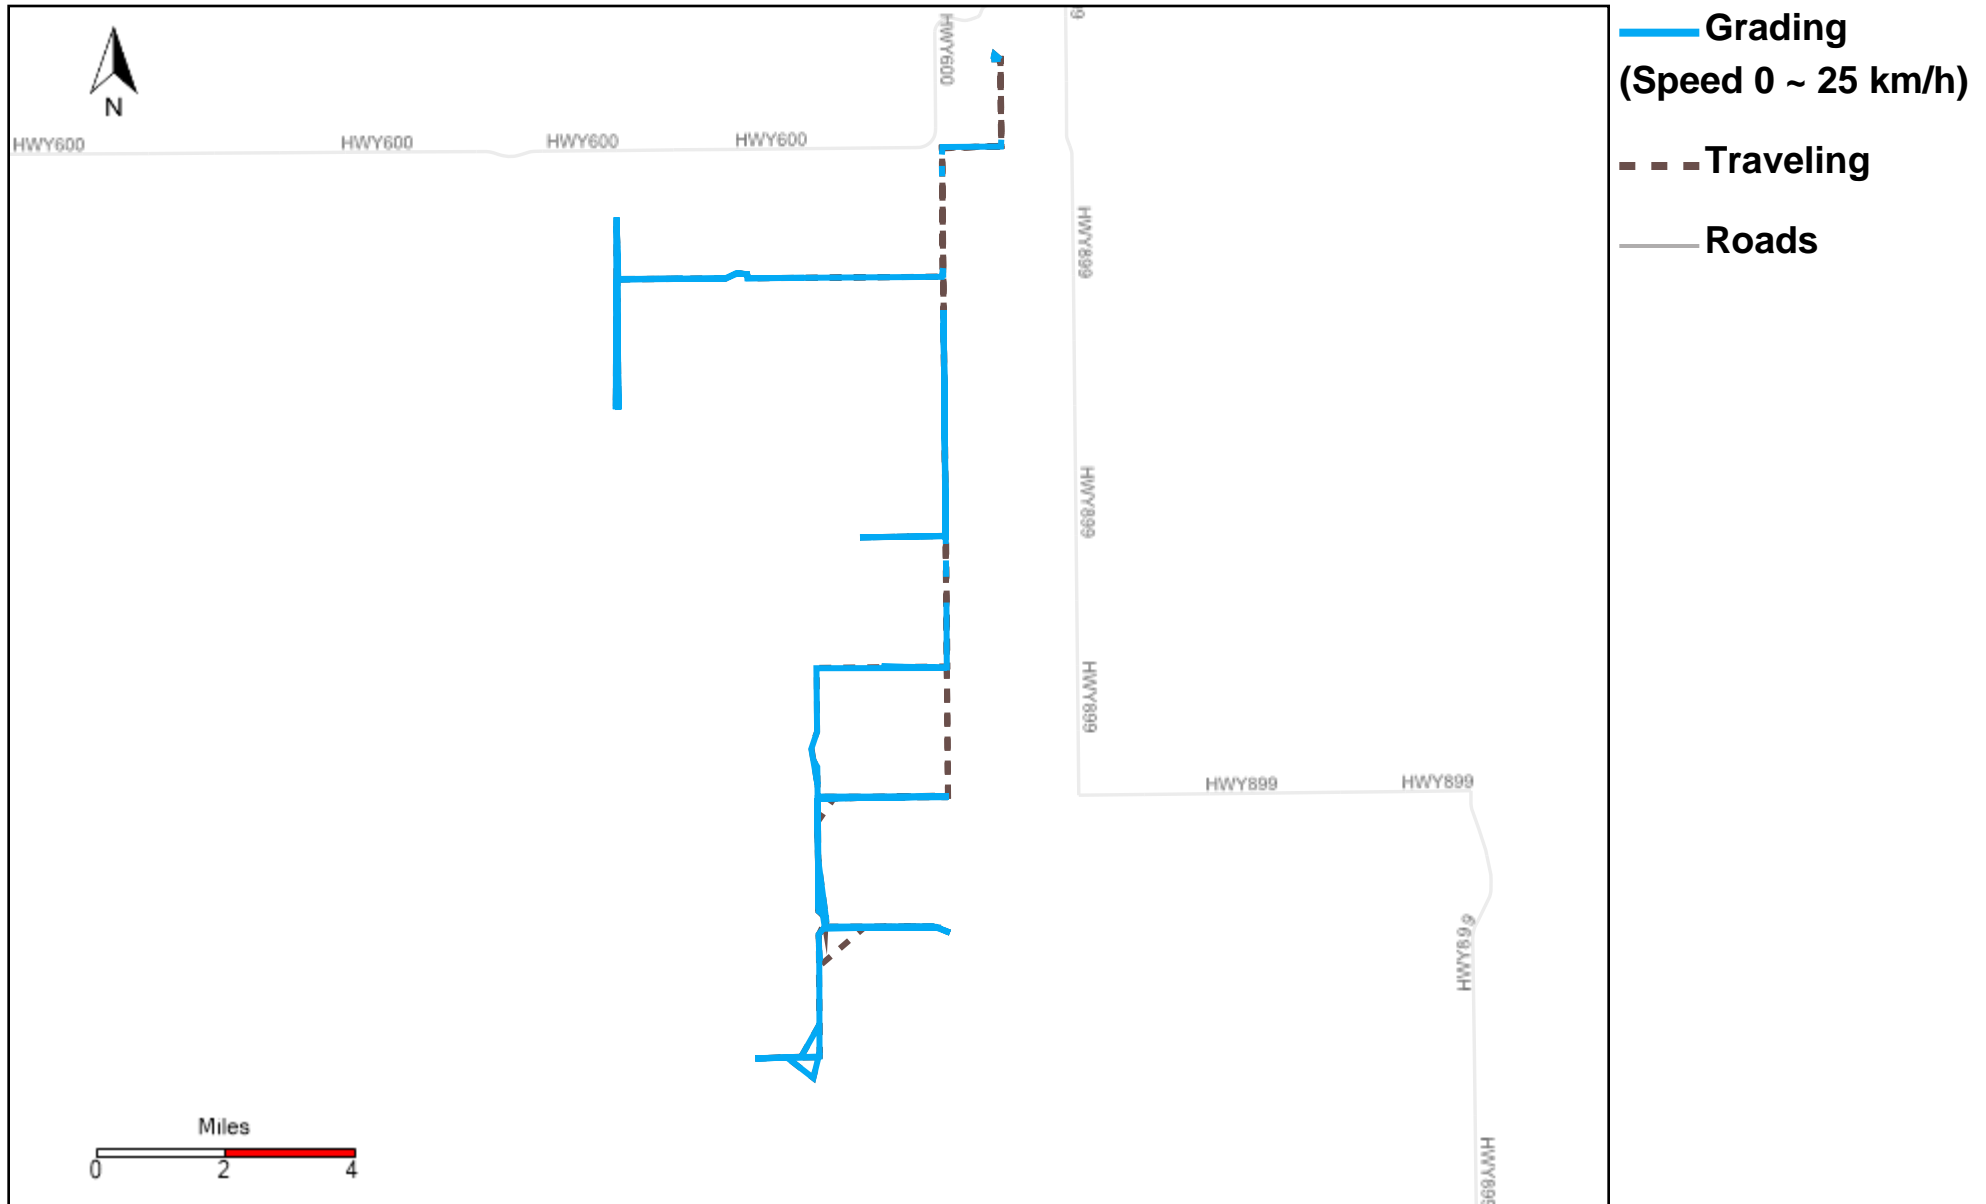

43-181_2025-11-09 ~ 2025-11-15 Tracking

Total Distance(km)	Total Hours	Work Distance(km)	Work Hours
303.91	31 hrs 43 min 37 sec	173.73	24 hrs 55 min 1 sec