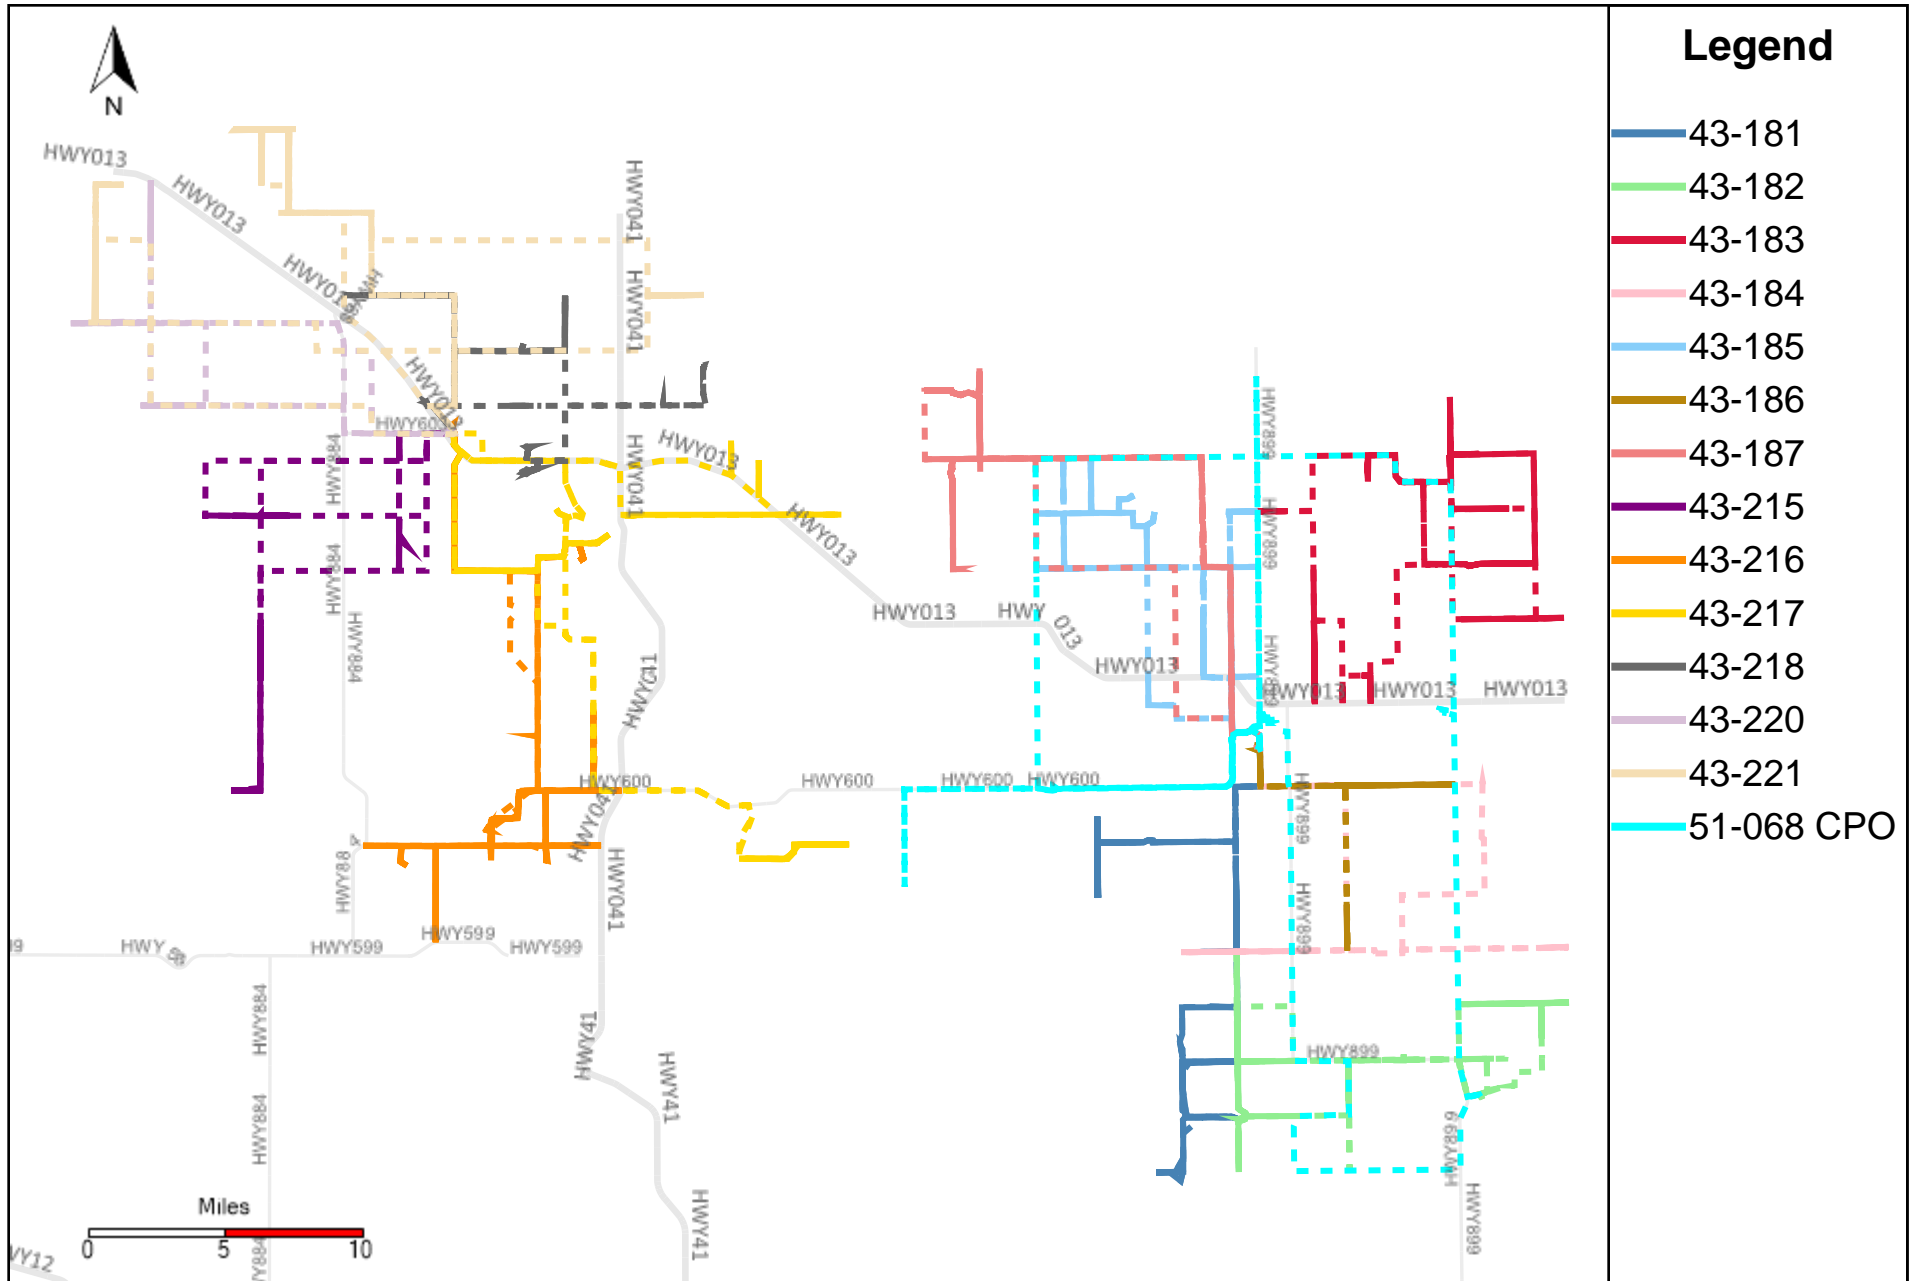

# Provost Weekly Grader Report (2025-11-09 ~ 2025-11-15)

# Division: 1 Grader Report(2025-11-09 ~ 2025-11-15)

Vehicle Name List	Total Distance(km)	Total Hours
43-181, 43-182, 43-184, 43-186, 51-068 CPO	1105.97	96 hrs 10 min 21 sec

# Division: 2 Grader Report(2025-11-09 ~ 2025-11-15)

Vehicle Name List	Total Distance(km)	Total Hours
43-183, 43-184, 43-186, 51-068 CPO	834.11	65 hrs 22 min 15 sec

# Division: 7 Grader Report(2025-11-09 ~ 2025-11-15)

Vehicle Name List	Total Distance(km)	Total Hours
43-215, 43-220, 43-221	719.08	63 hrs 43 min 51 sec