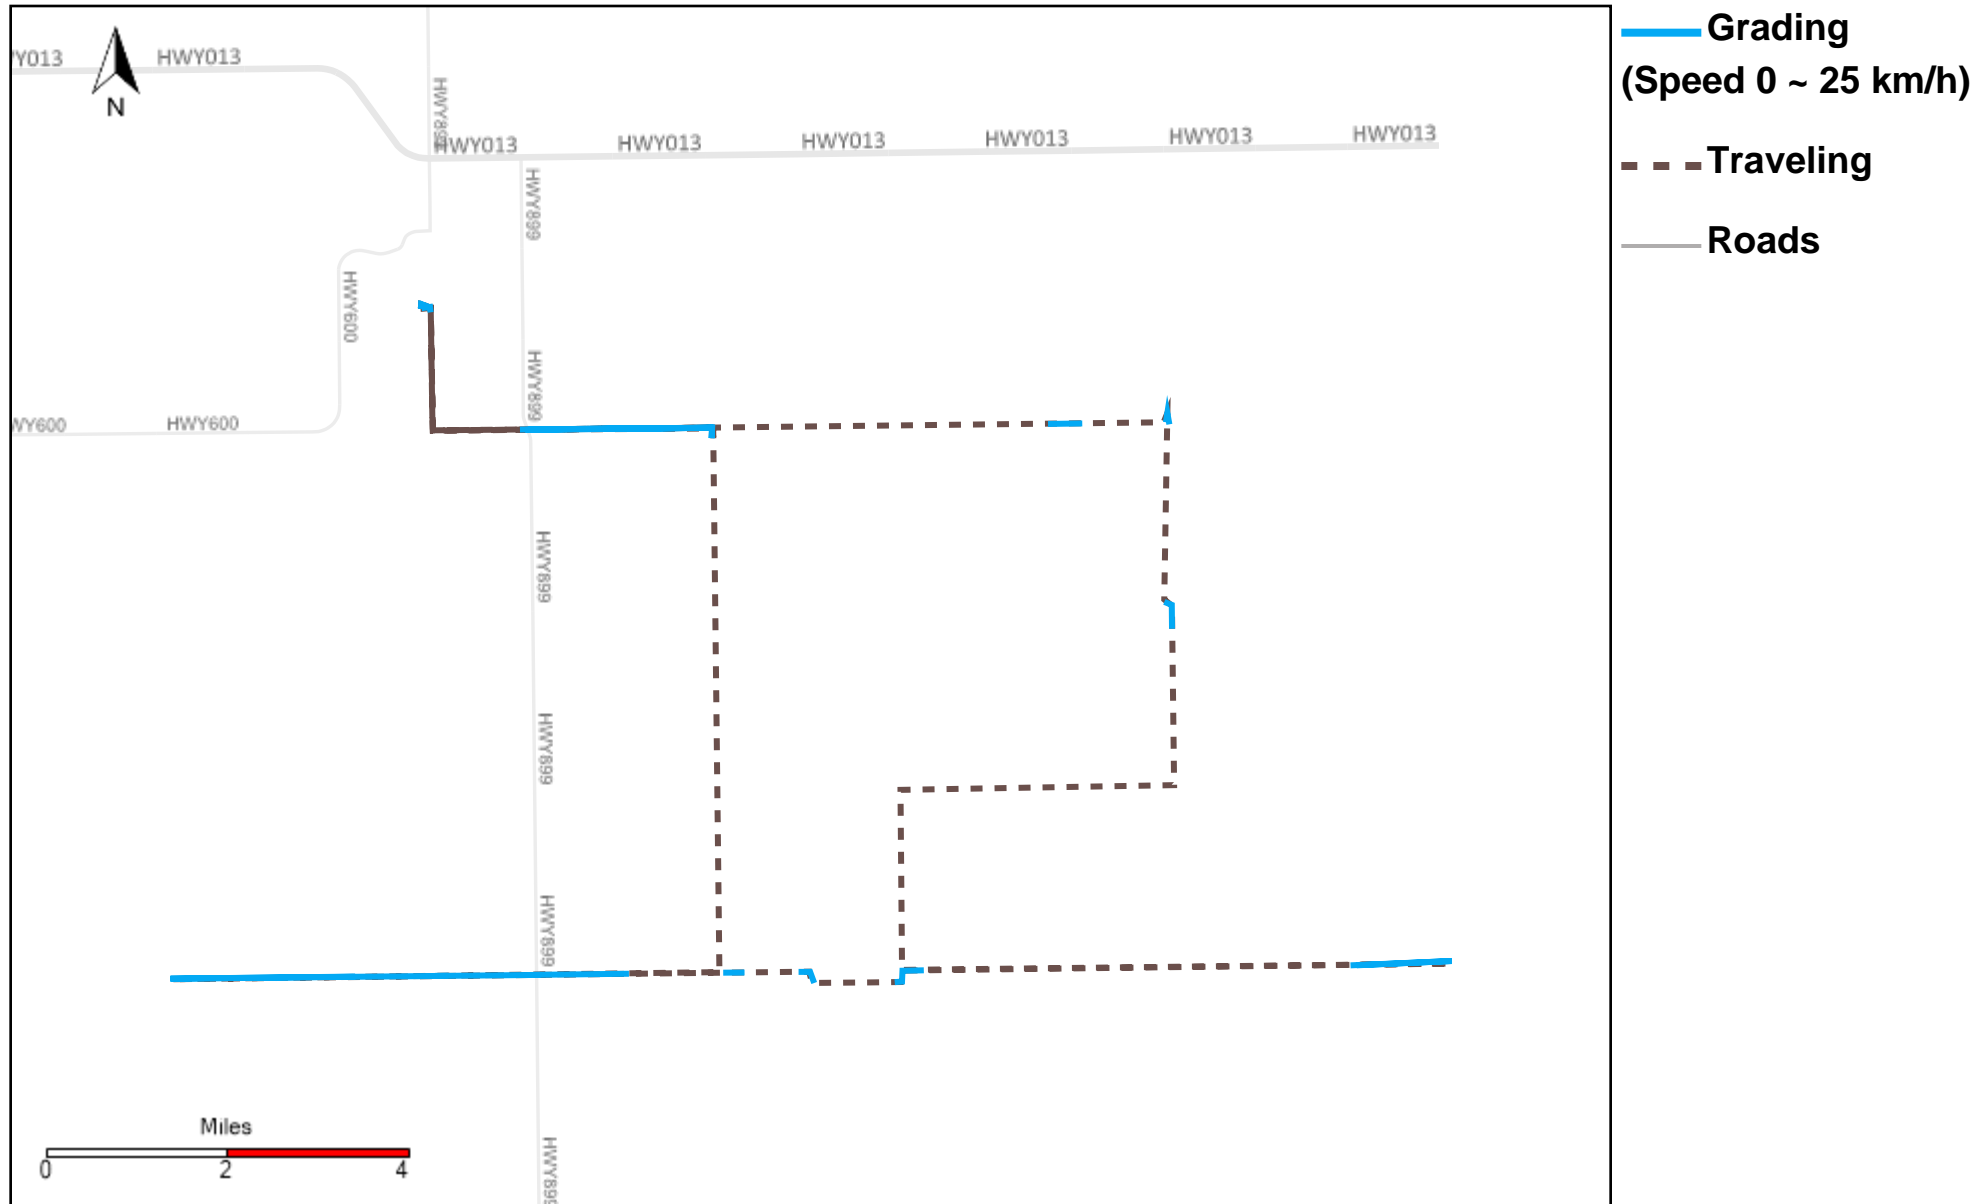

43-184_2025-11-09 ~ 2025-11-15 Tracking

Total Distance(km)	Total Hours	Work Distance(km)	Work Hours
140.09	11 hrs 9 min 59 sec	62.6	8 hrs 41 min 3 sec