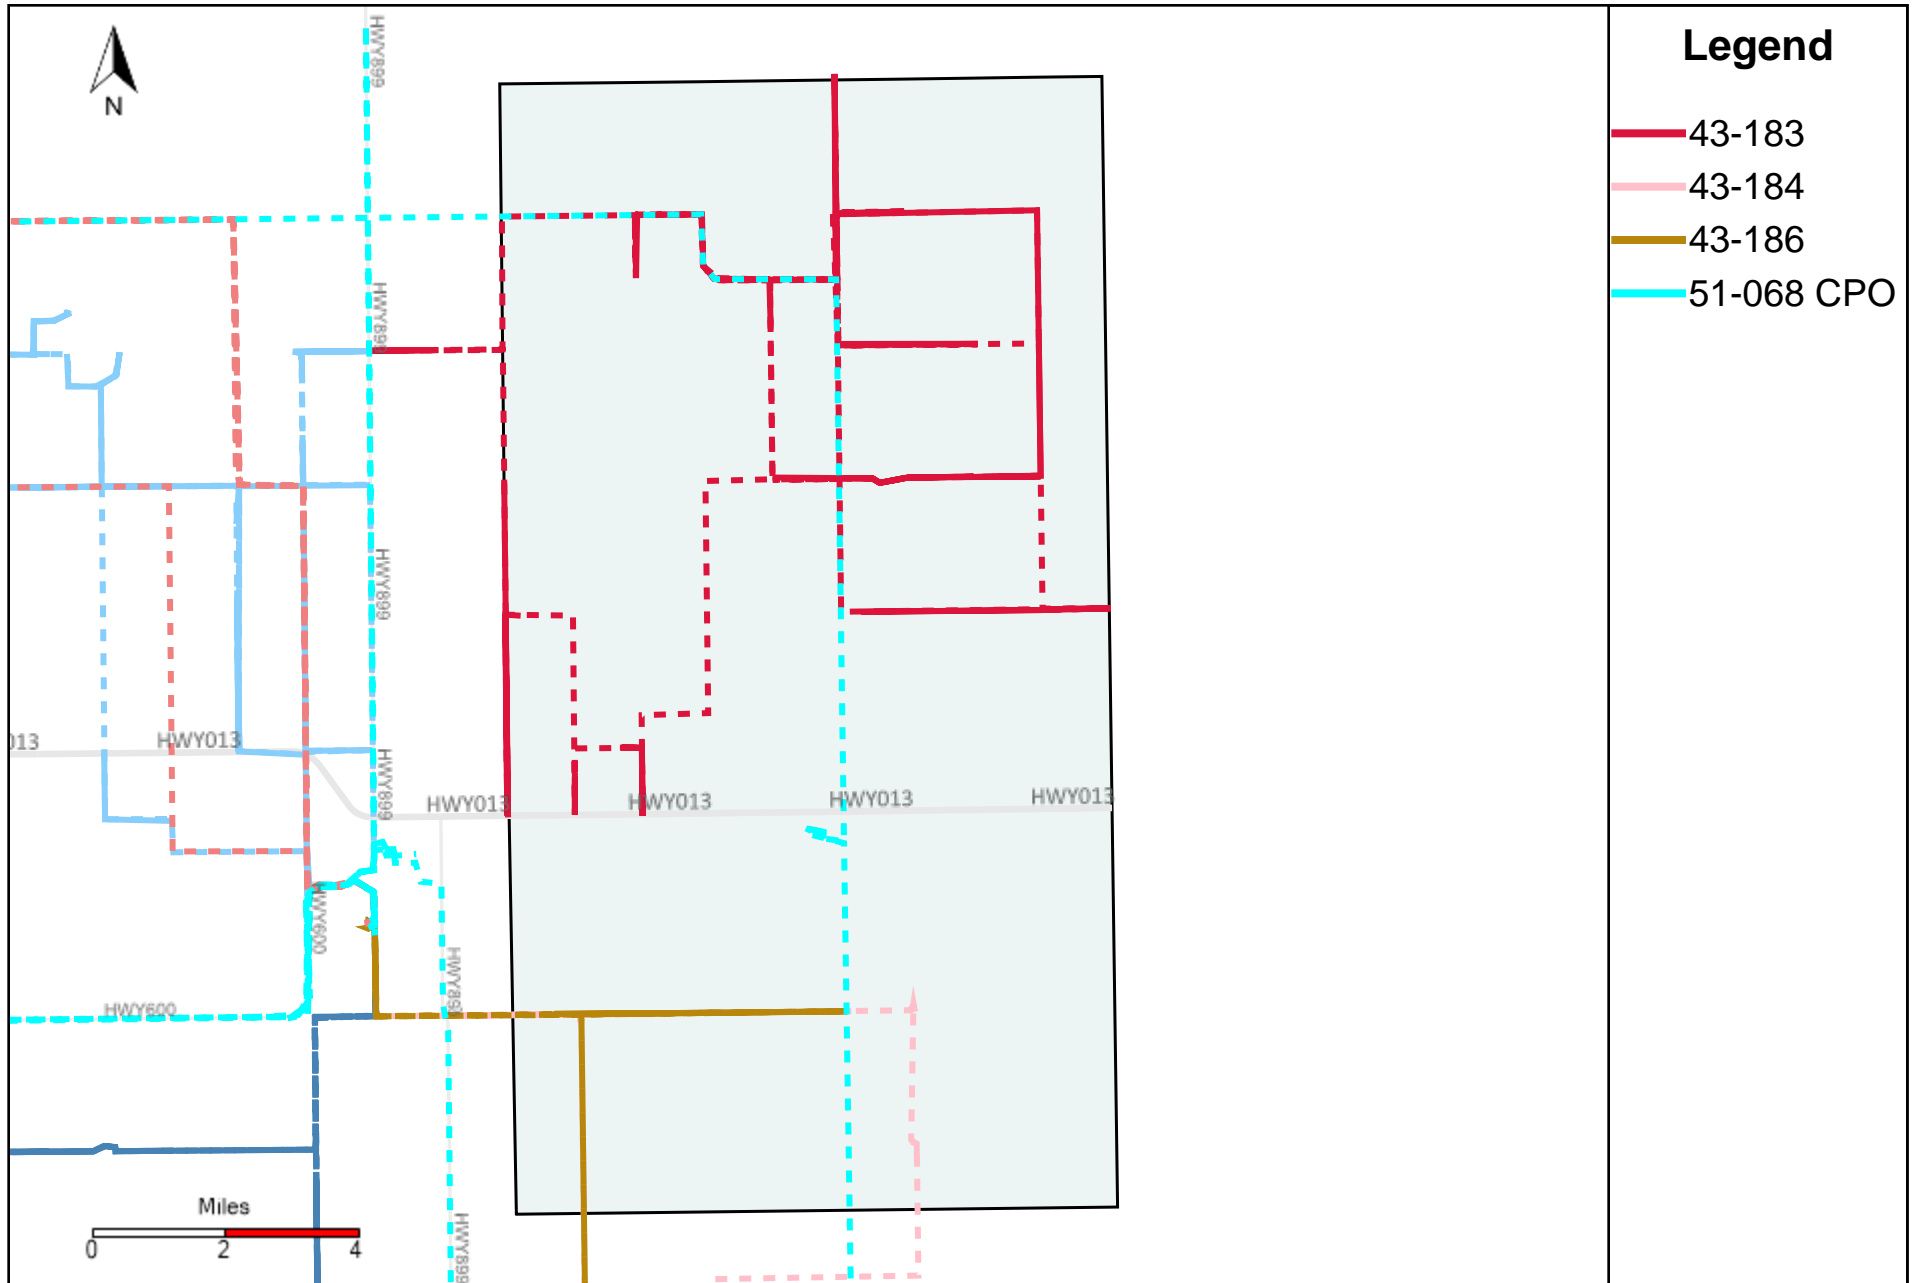

Division: 2 Grader Report(2025-11-09 ~ 2025-11-15)

Vehicle Name List	Total Distance(km)	Total Hours
43-183, 43-184, 43-186, 51-068 CPO	834.11	65 hrs 22 min 15 sec