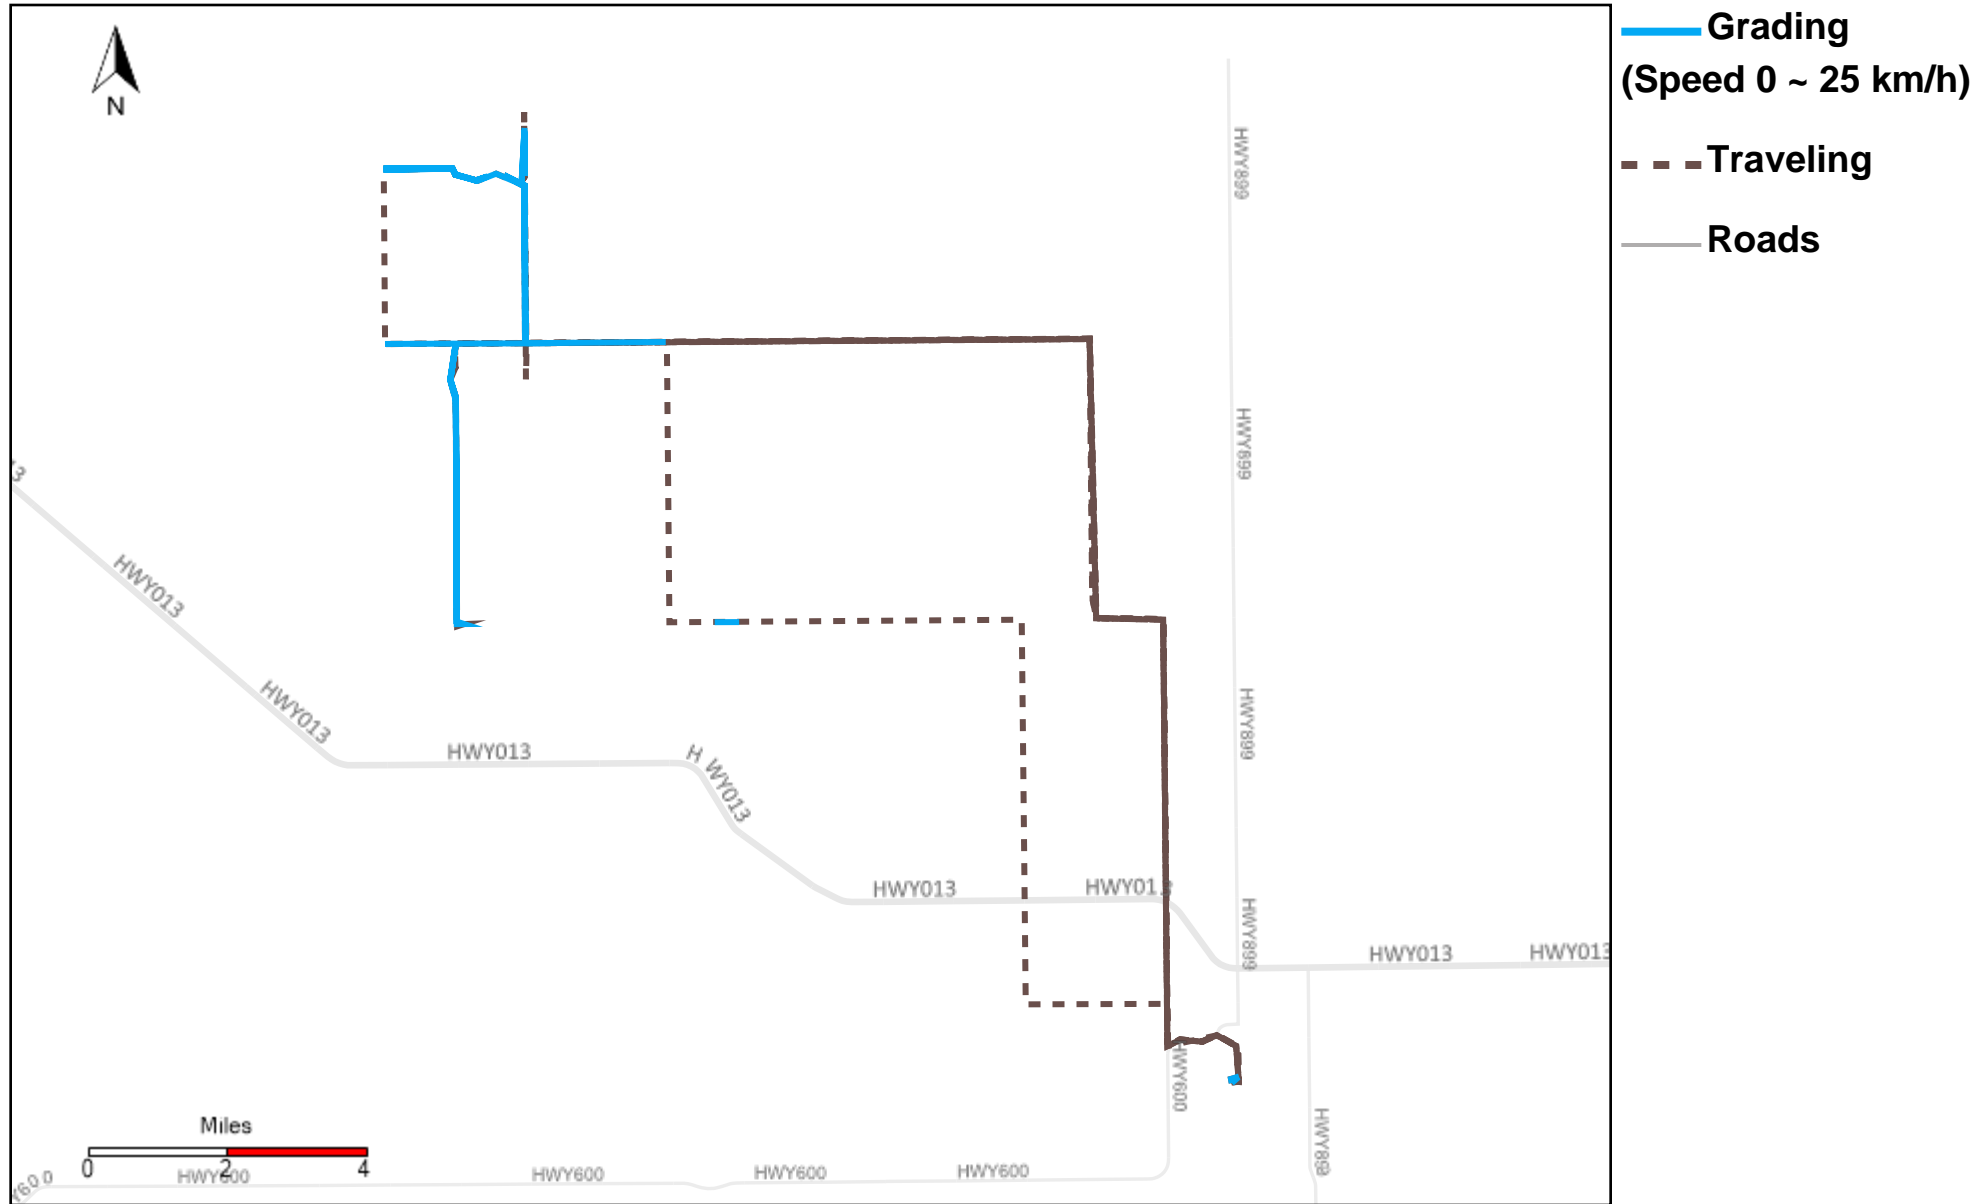

43-187_2025-11-09 ~ 2025-11-15 Tracking

Total Distance(km)	Total Hours	Work Distance(km)	Work Hours
408.76	26 hrs 54 min 37 sec	112.01	18 hrs 19 min 12 sec