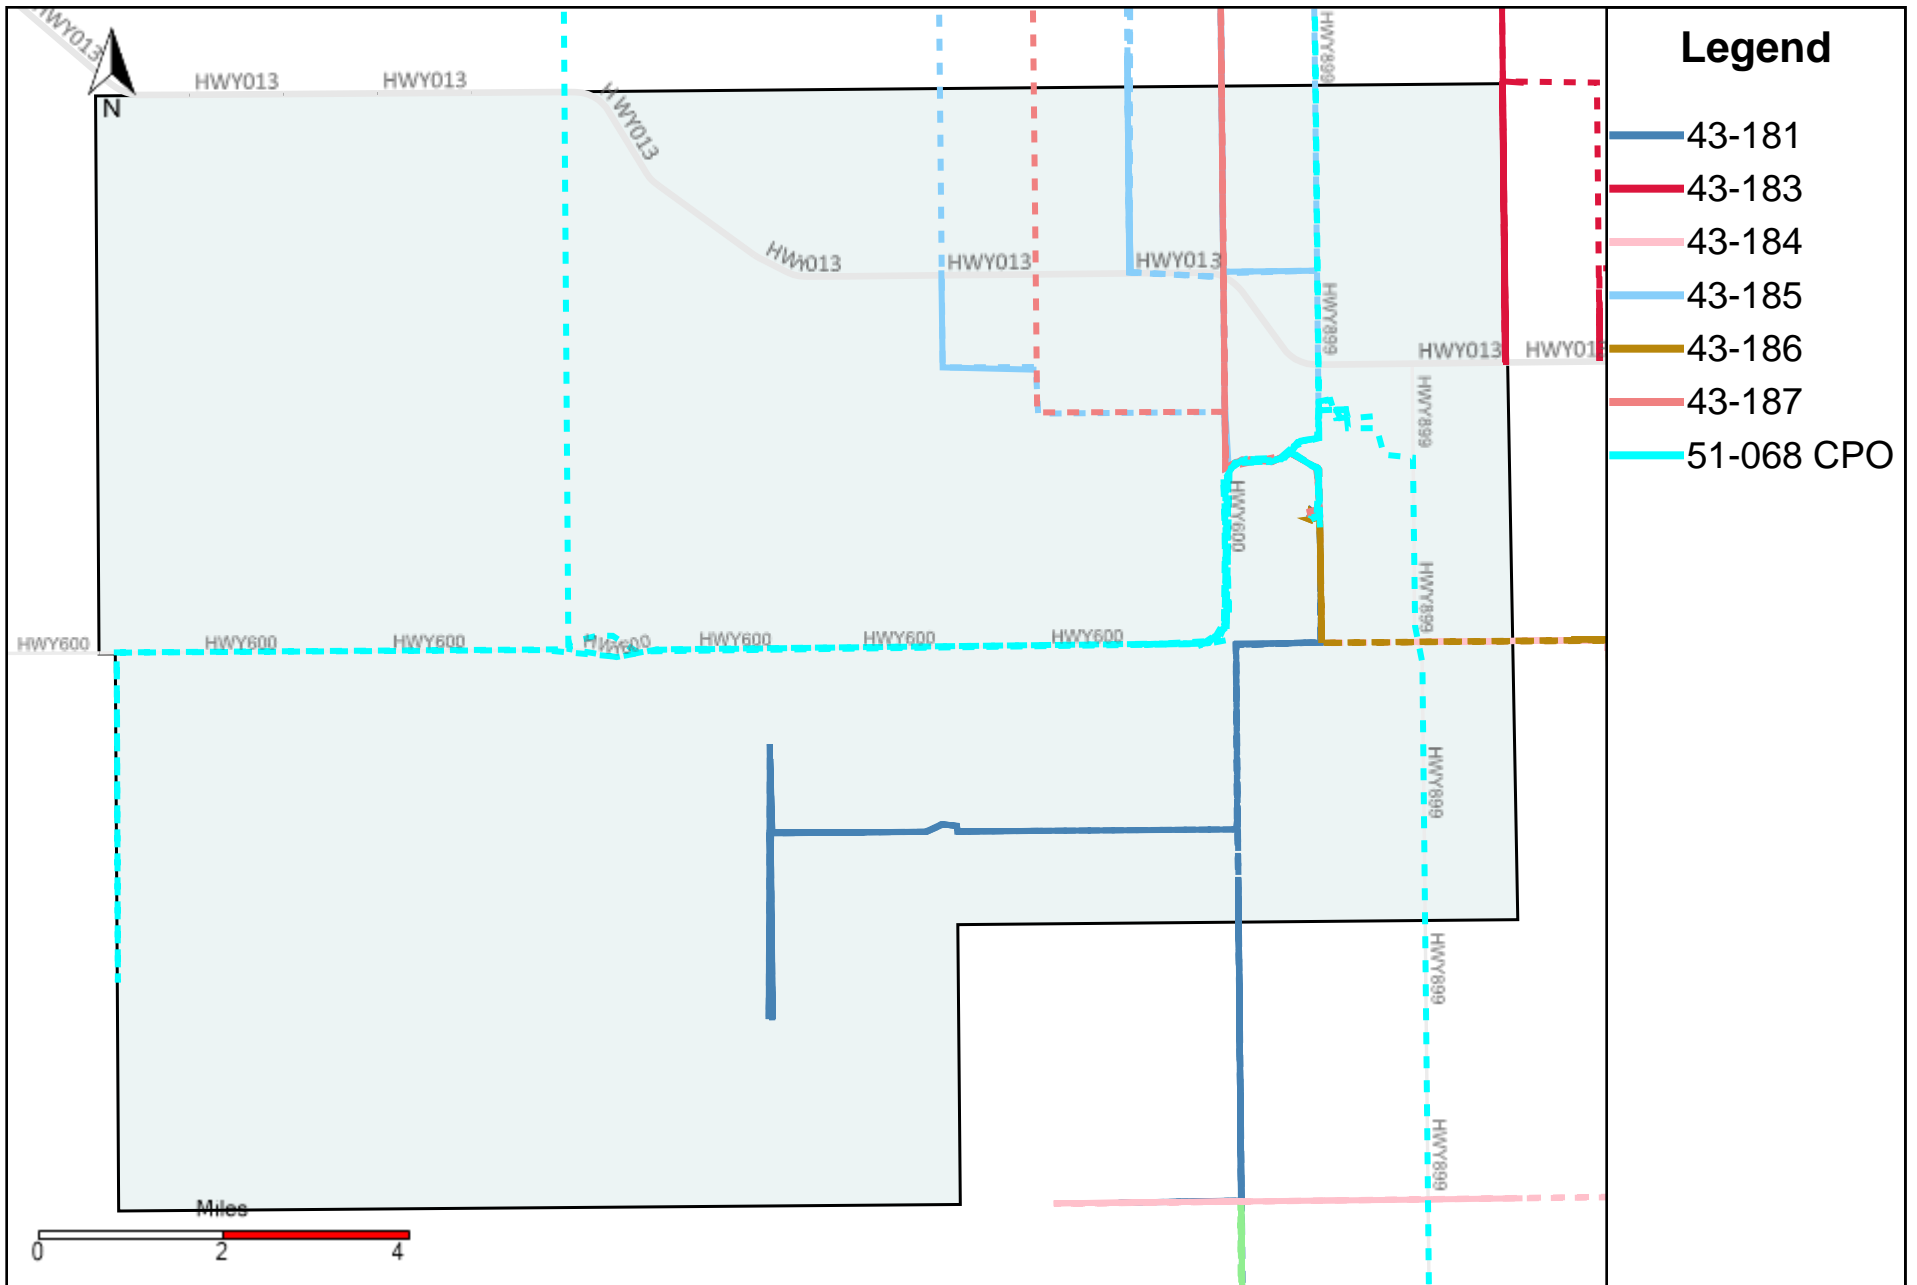

Division: 3 Grader Report(2025-11-09 ~ 2025-11-15)

Vehicle Name List	Total Distance(km)	Total Hours
43-181, 43-183, 43-184, 43-185, 43-186, 43-187, 51-068 CPO	1832.99	148 hrs 55 min 53 sec