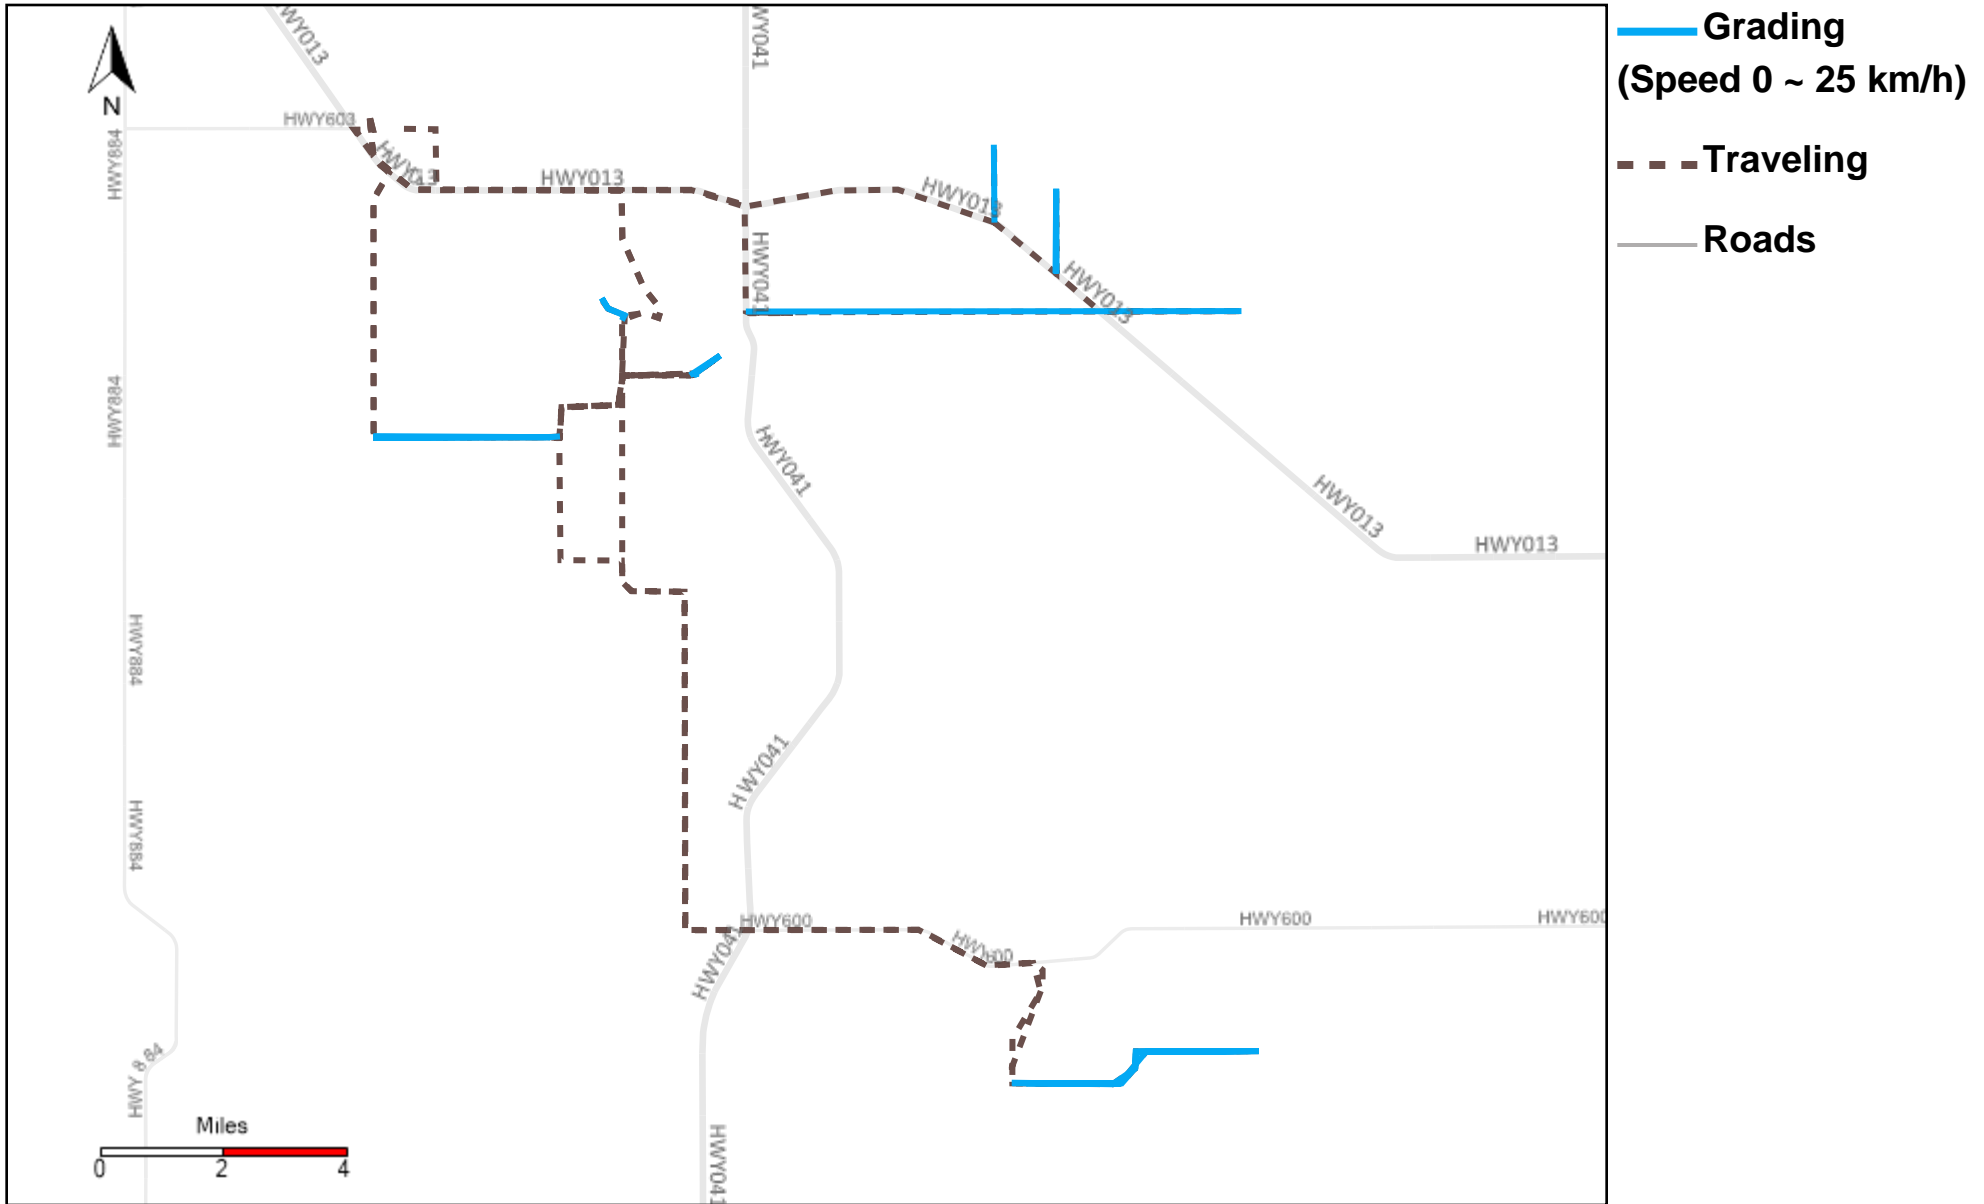

43-217_2025-11-09 ~ 2025-11-15 Tracking

Total Distance(km)	Total Hours	Work Distance(km)	Work Hours
307.97	18 hrs 32 min 6 sec	140.83	13 hrs 9 min 29 sec