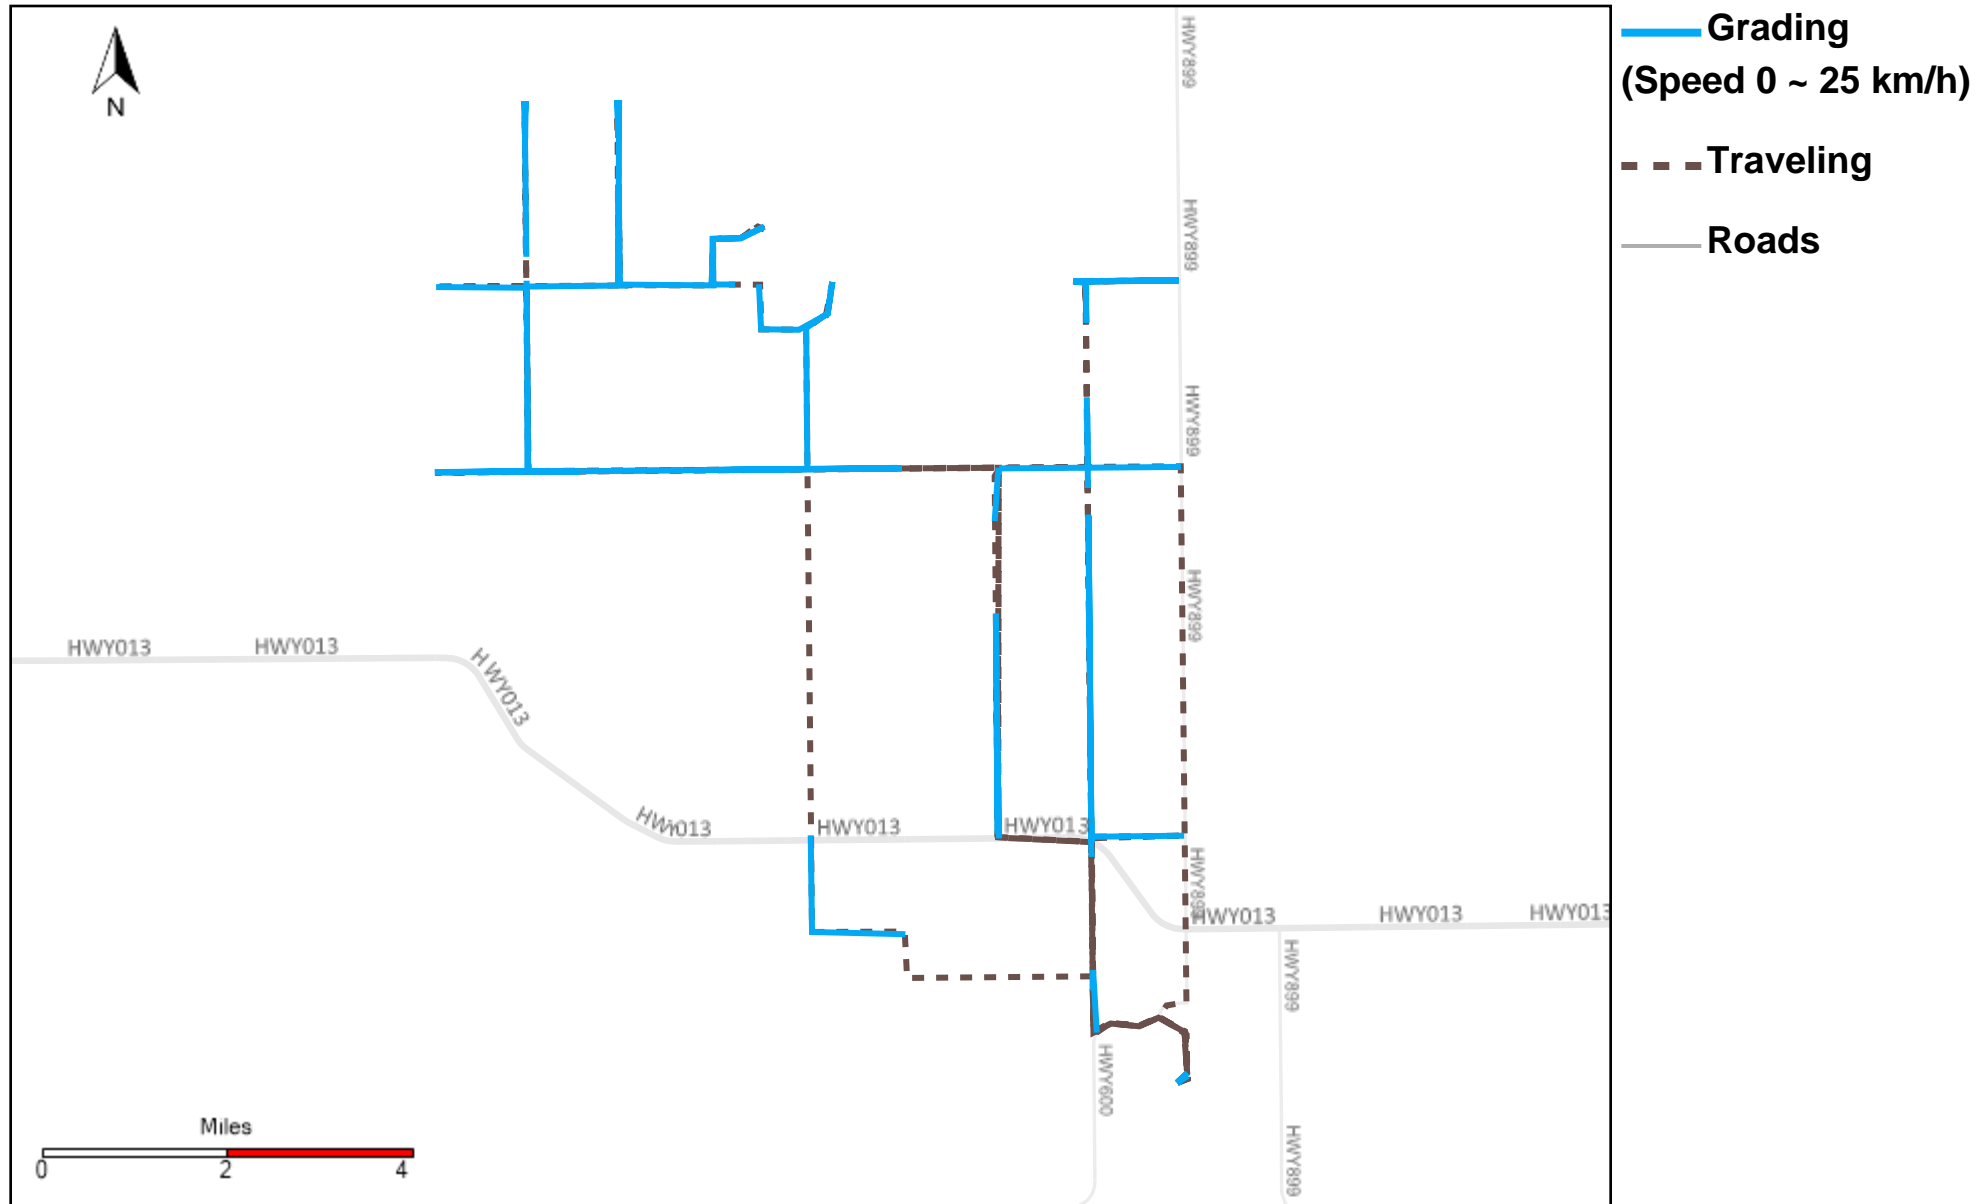

43-185_2025-11-09 ~ 2025-11-15 Tracking

Total Distance(km)	Total Hours	Work Distance(km)	Work Hours
286.21	24 hrs 55 min 24 sec	157.21	20 hrs 26 min 32 sec