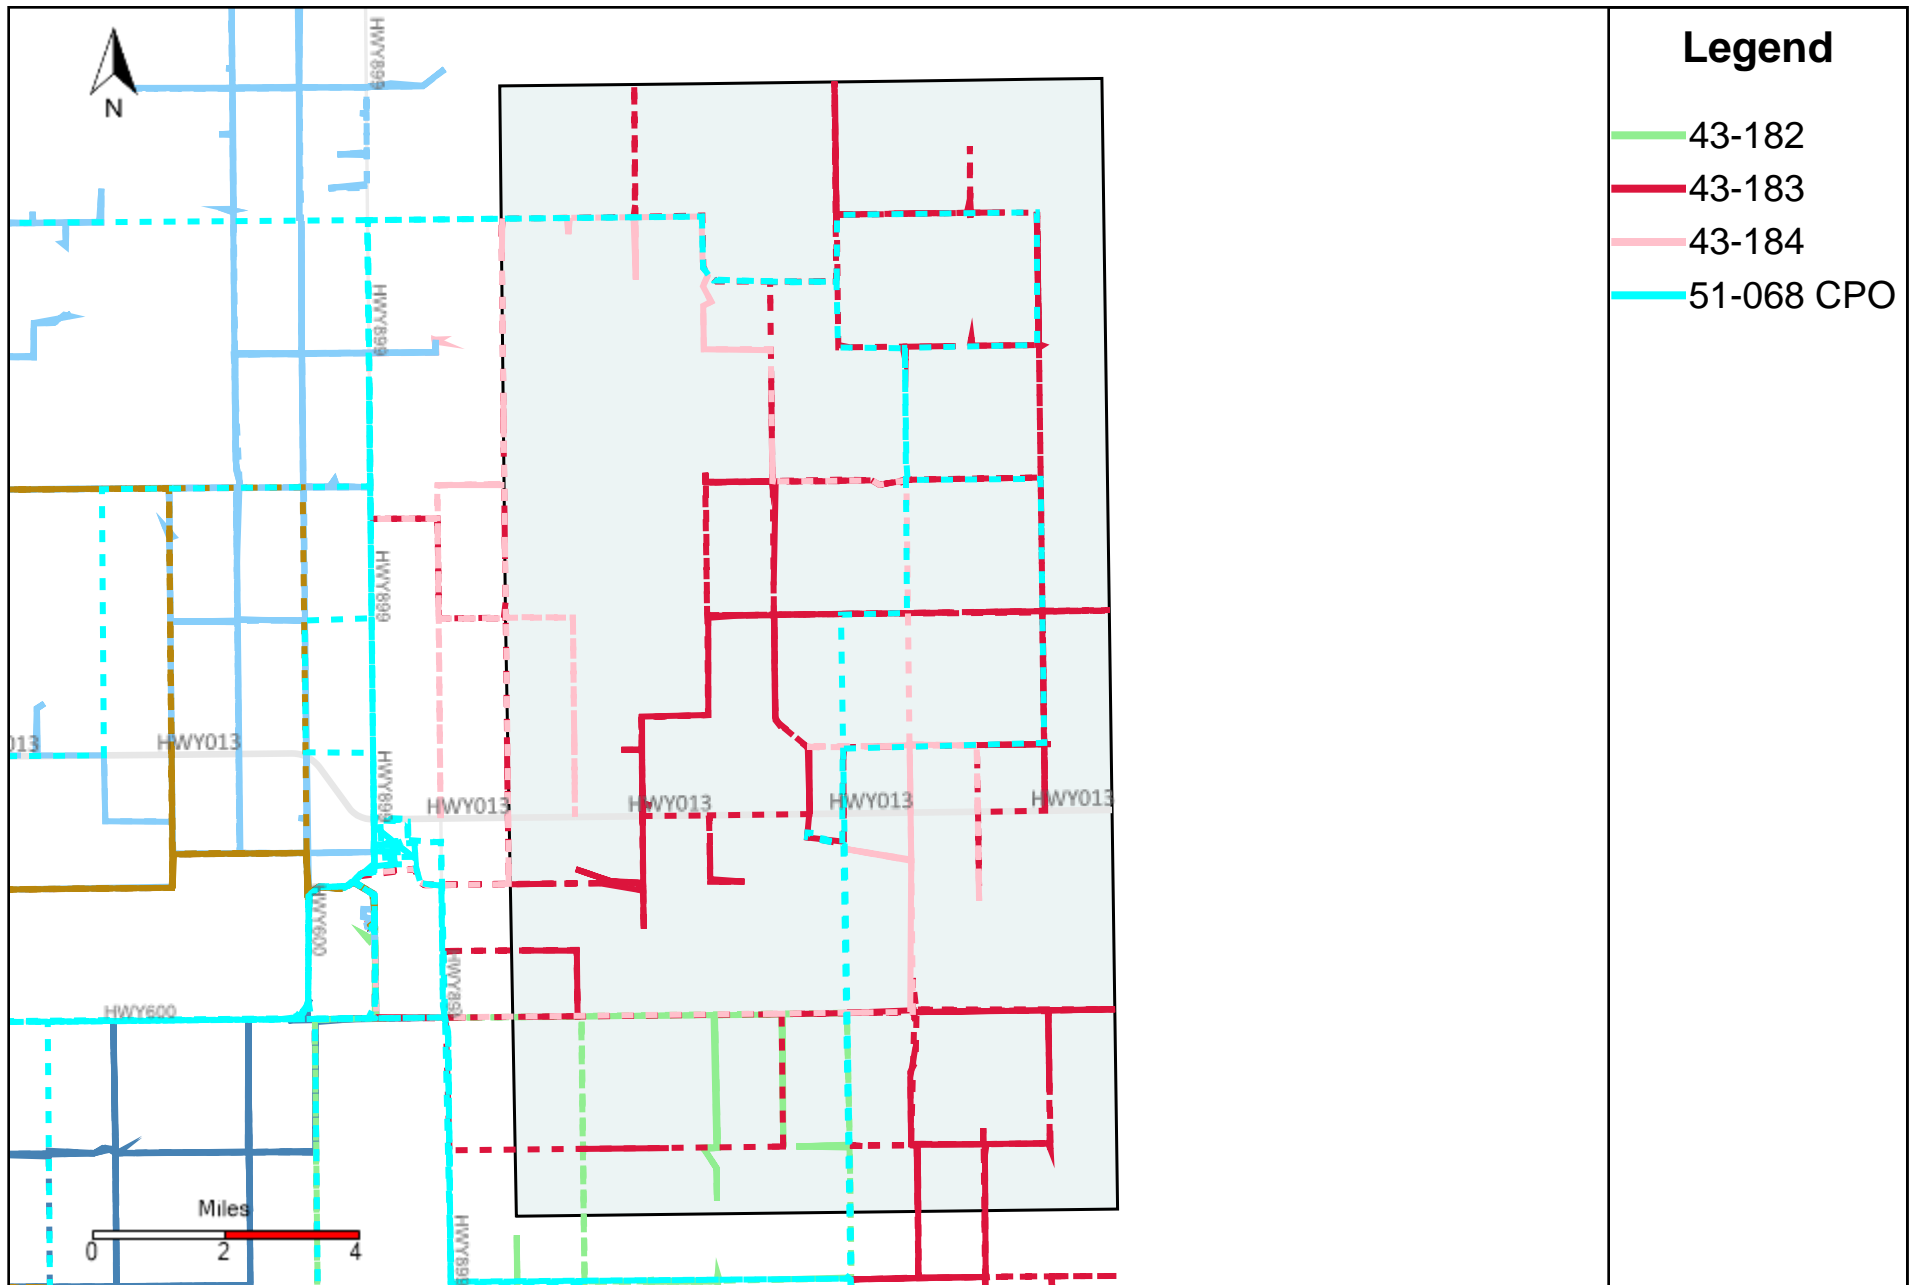

Division: 2 Grader Report(2025-11-30 ~ 2025-12-06)

Vehicle Name List	Total Distance(km)	Total Hours
43-182, 43-183, 43-184, 51-068 CPO	2024.94	110 hrs 46 min 57 sec