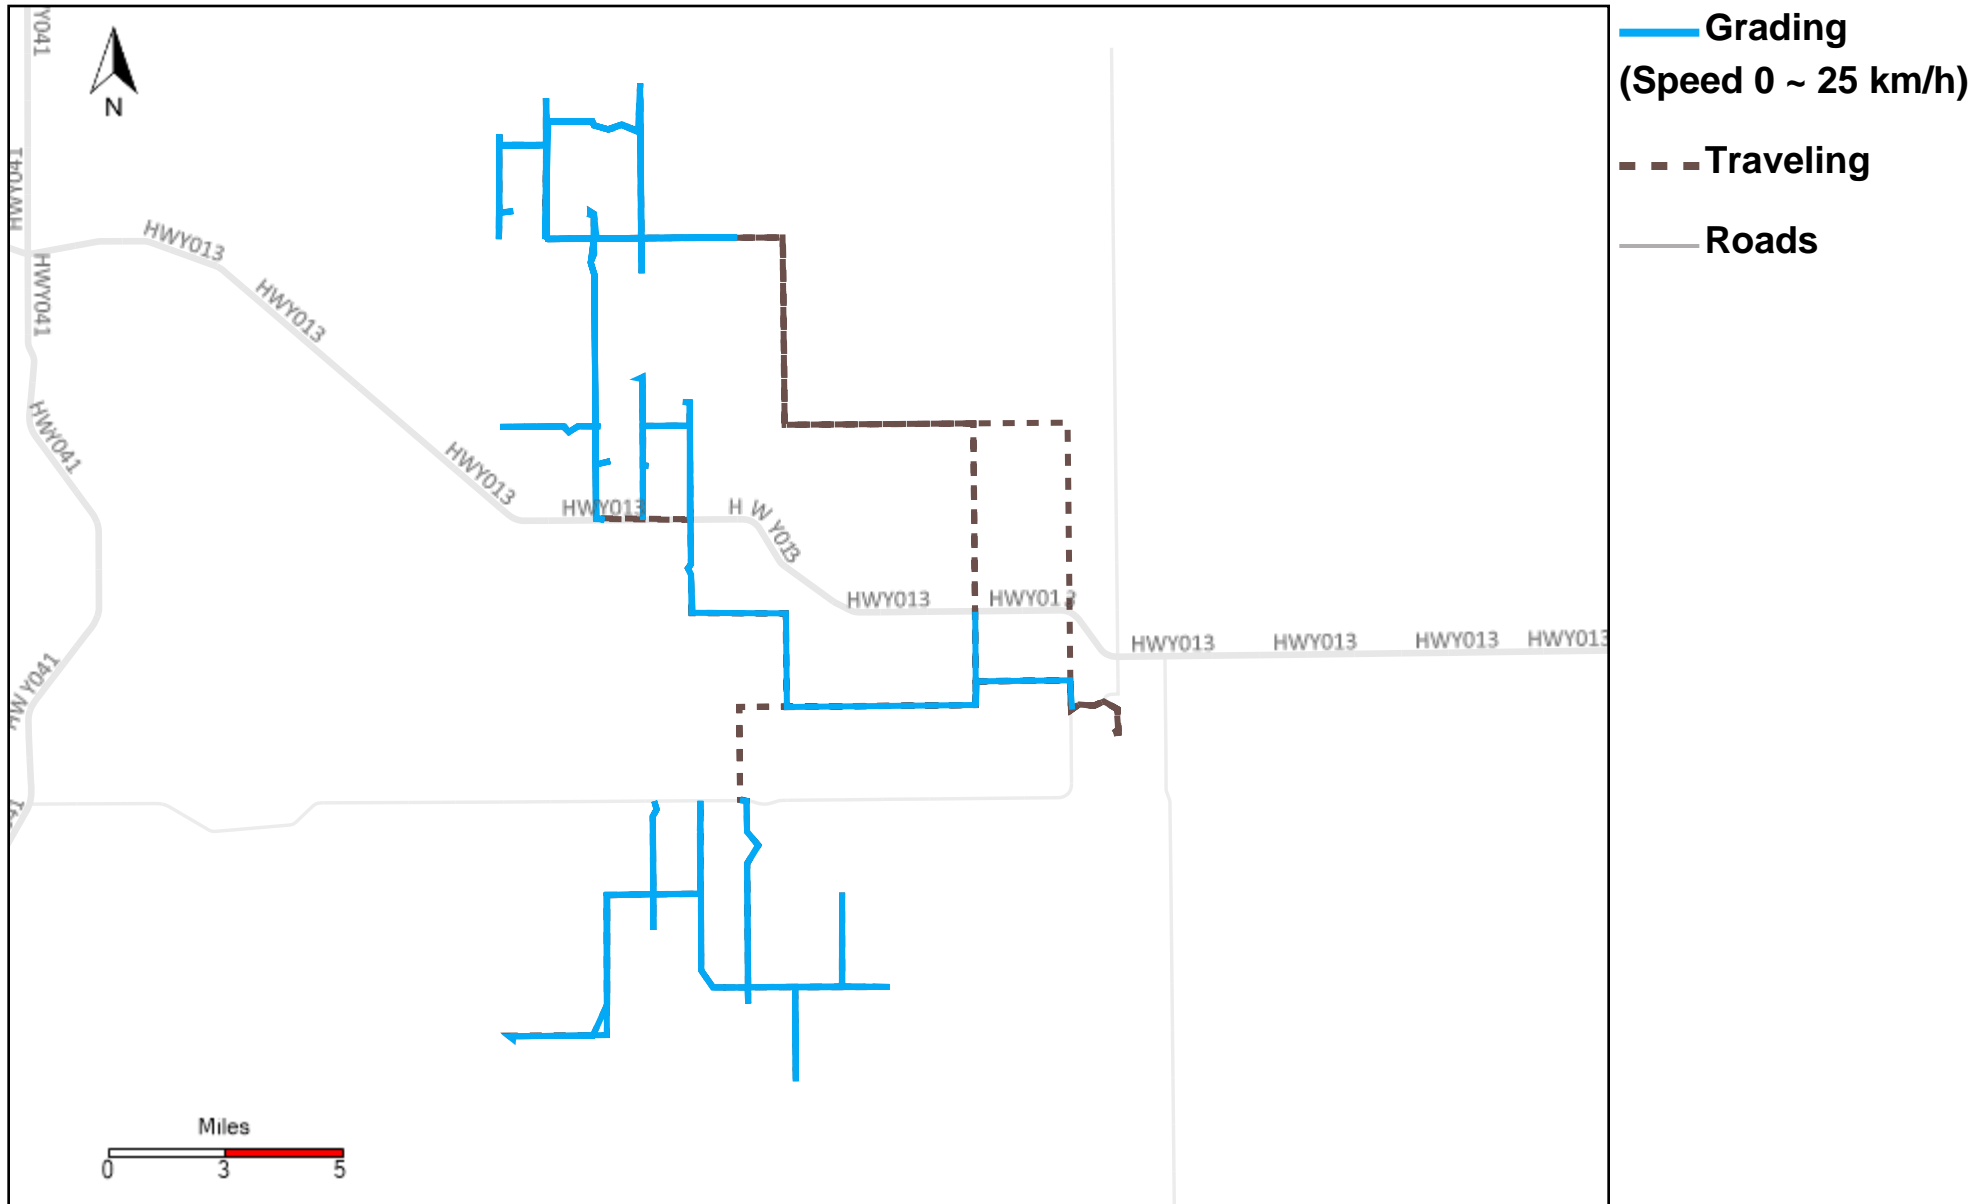

43-187_2025-11-30 ~ 2025-12-06 Tracking

Total Distance(km)	Total Hours	Work Distance(km)	Work Hours
503.05	31 hrs 14 min 51 sec	314.76	25 hrs 4 min 16 sec