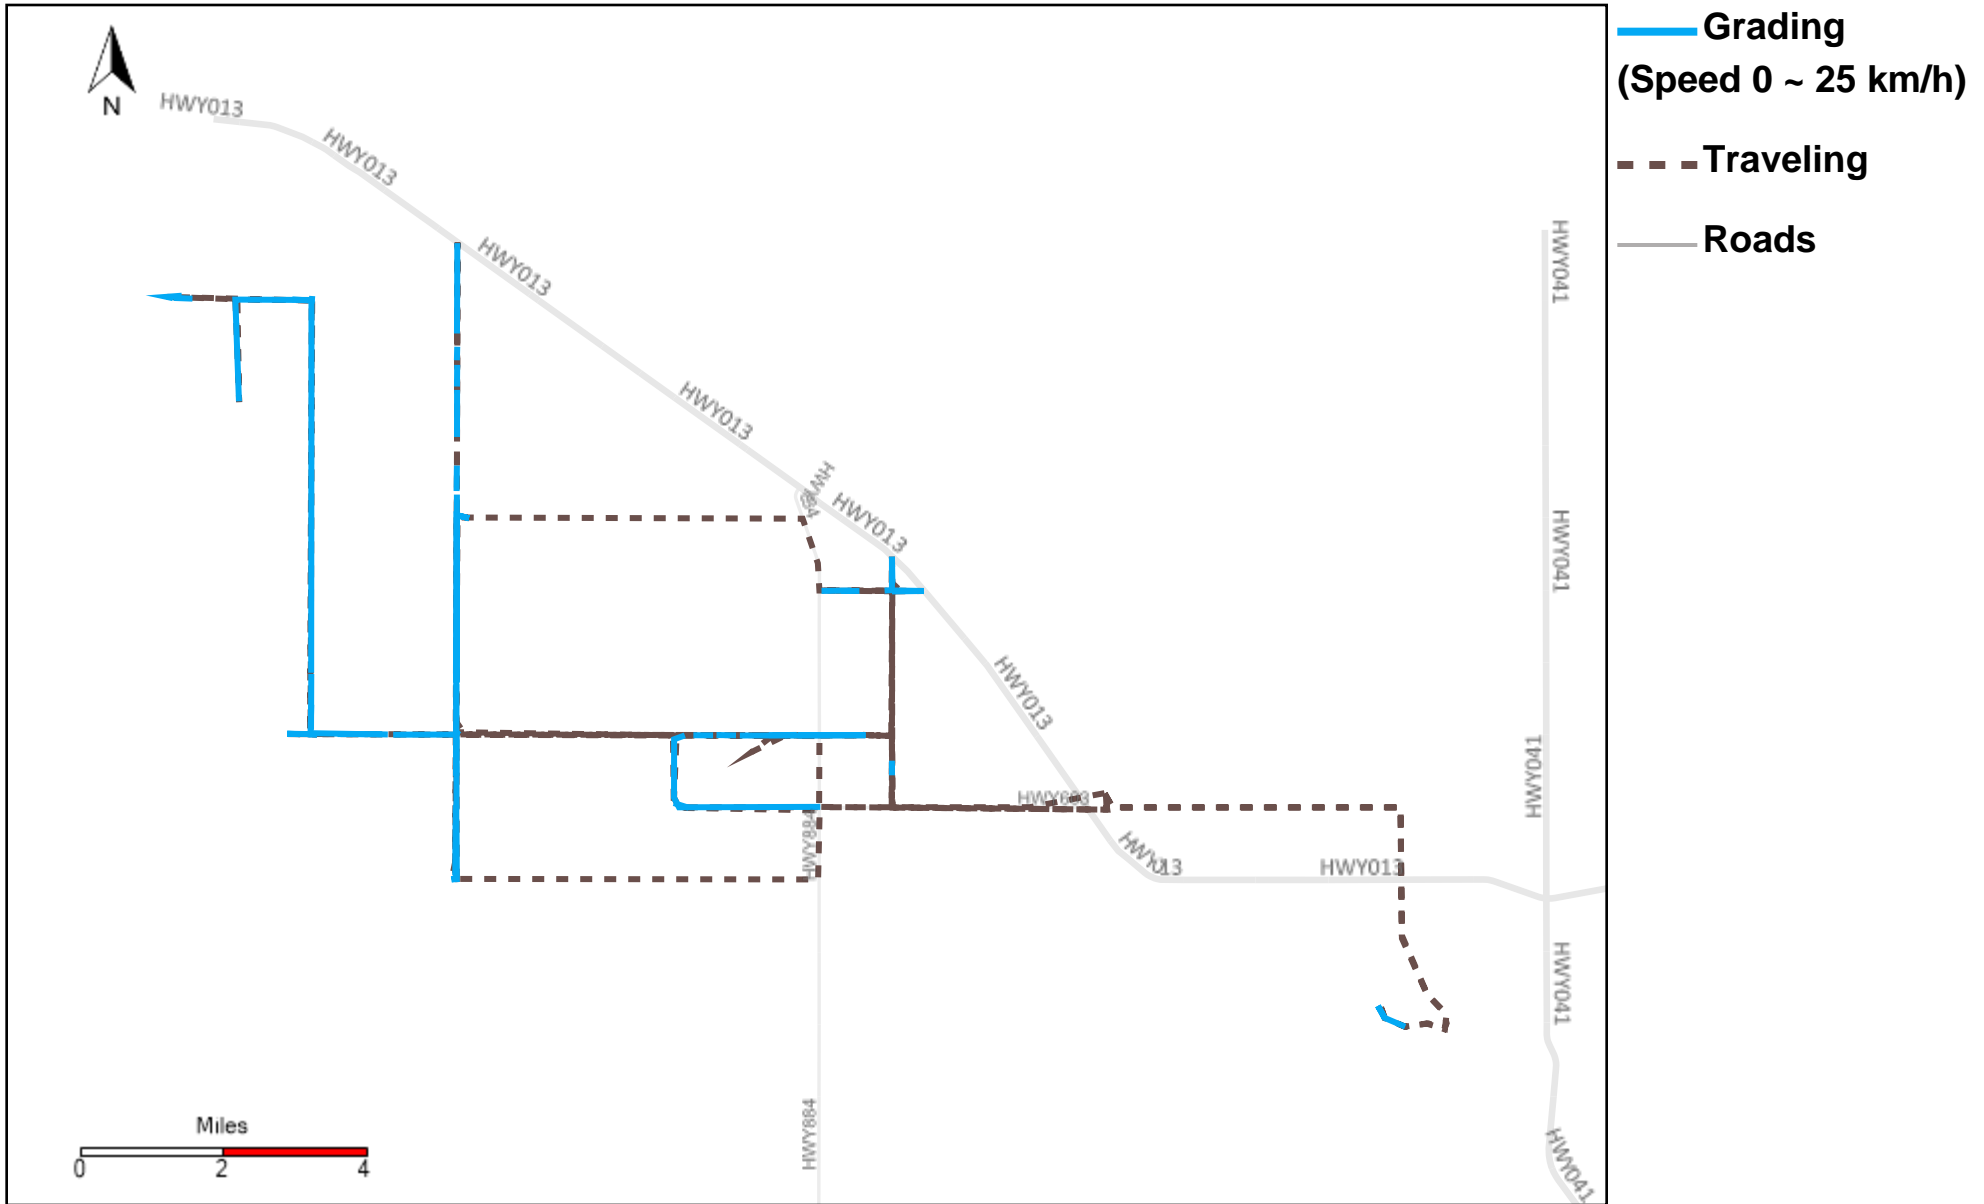

43-220_2025-11-30 ~ 2025-12-06 Tracking

Total Distance(km)	Total Hours	Work Distance(km)	Work Hours
245.33	13 hrs 37 min 49 sec	74.65	5 hrs 53 min 35 sec