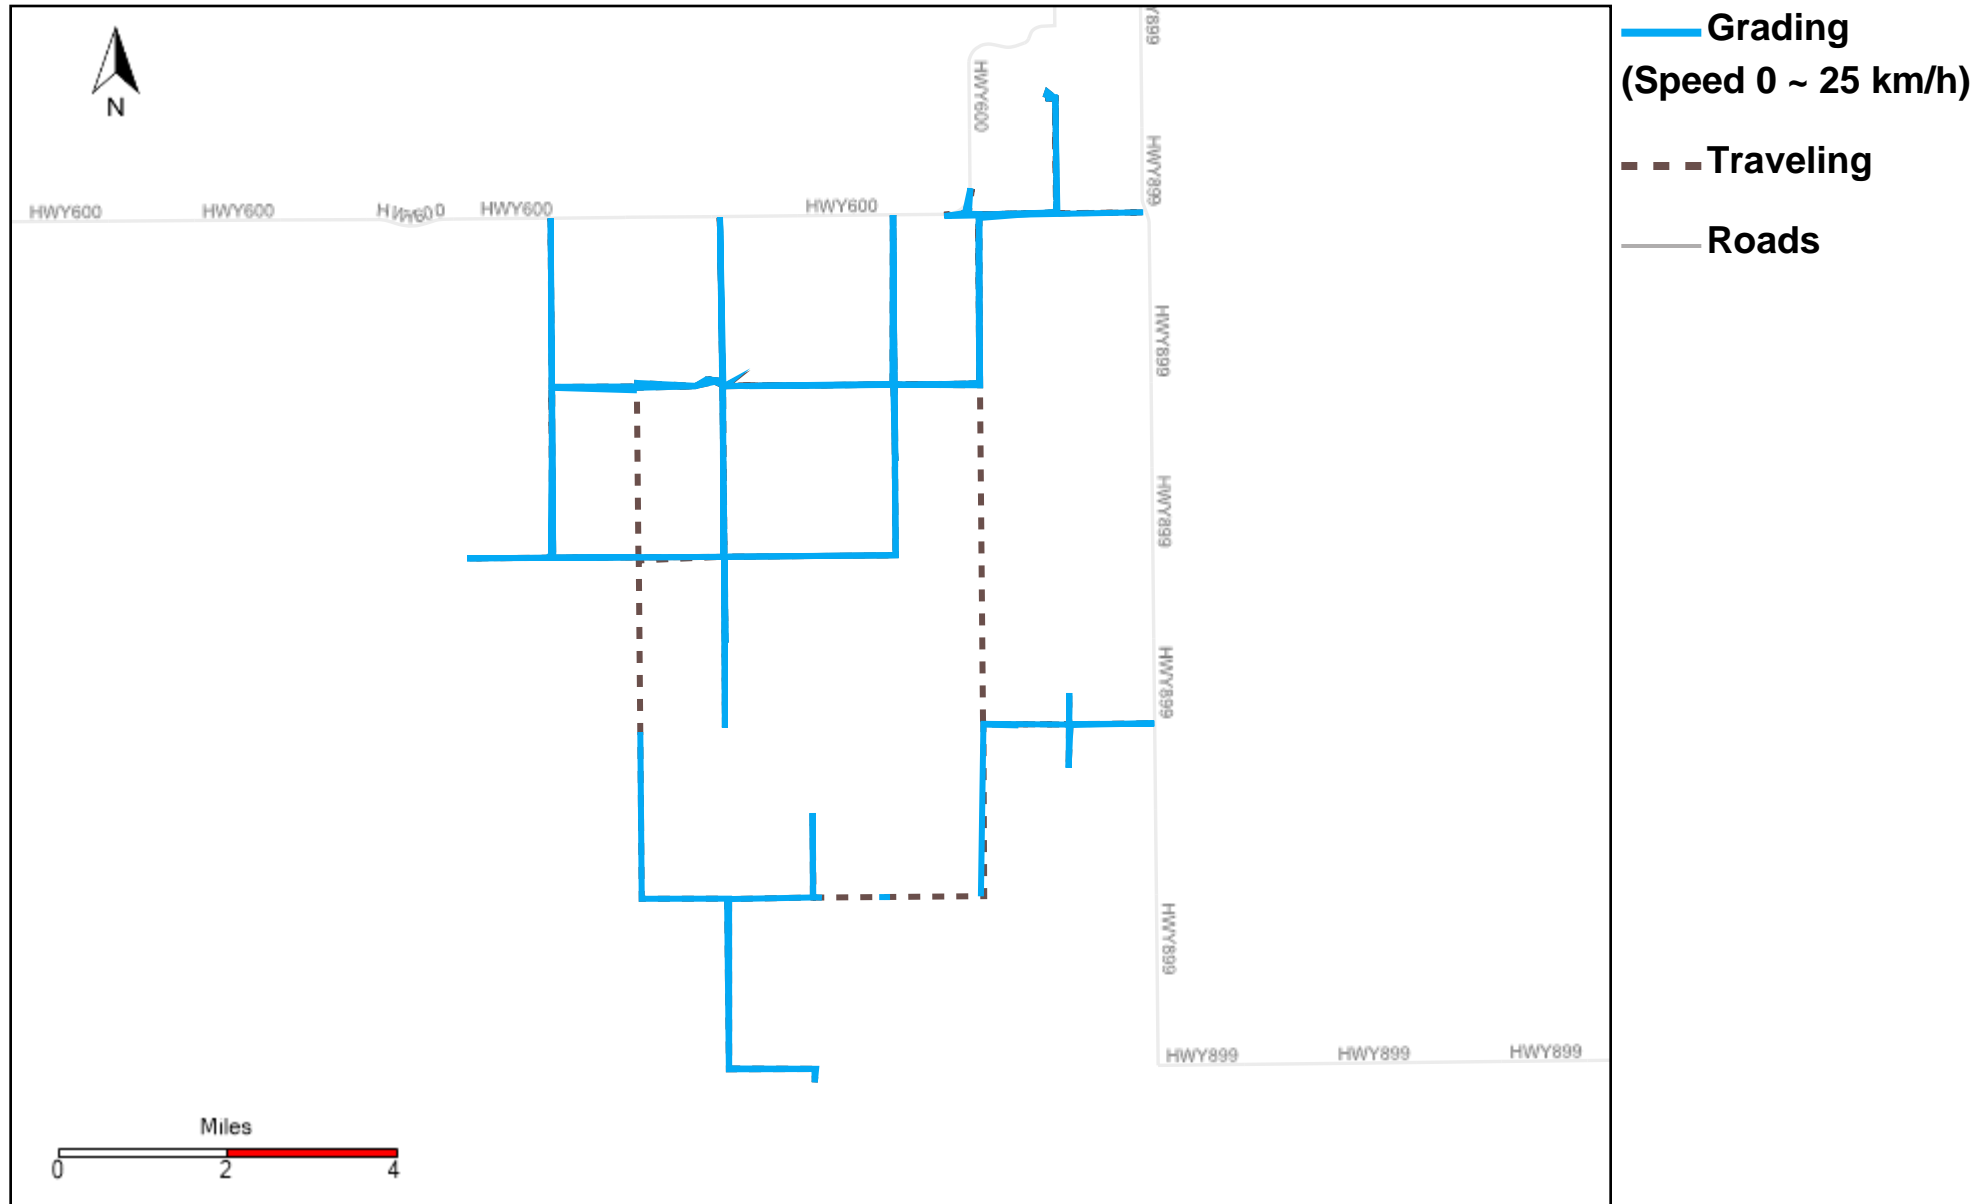

43-181_2025-11-30 ~ 2025-12-06 Tracking

Total Distance(km)	Total Hours	Work Distance(km)	Work Hours
268.5	27 hrs 25 min 3 sec	192.64	23 hrs 38 min 54 sec