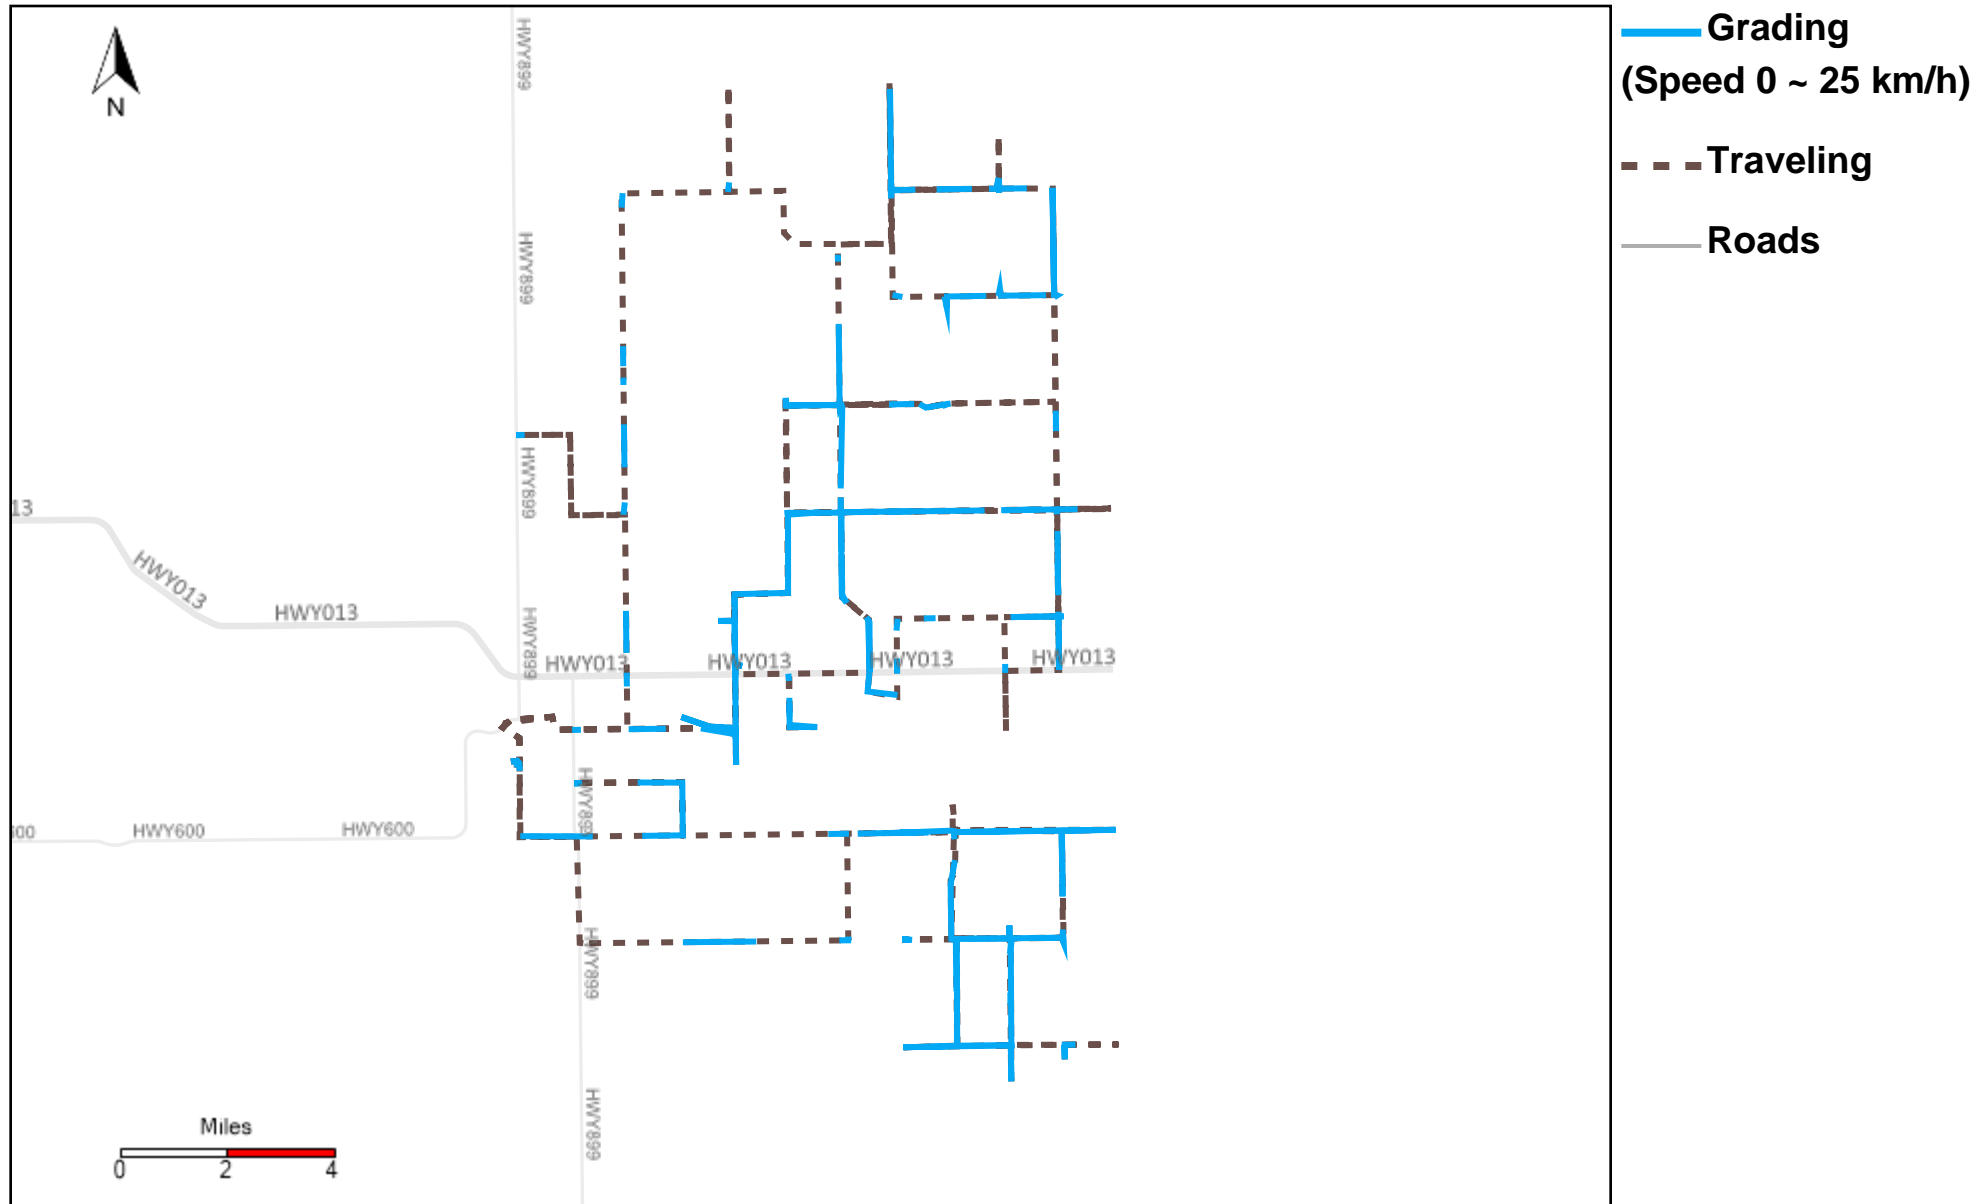

43-183_2025-11-30 ~ 2025-12-06 Tracking

Total Distance(km)	Total Hours	Work Distance(km)	Work Hours
412.1	23 hrs 47 min 15 sec	172.02	15 hrs 10 min 50 sec