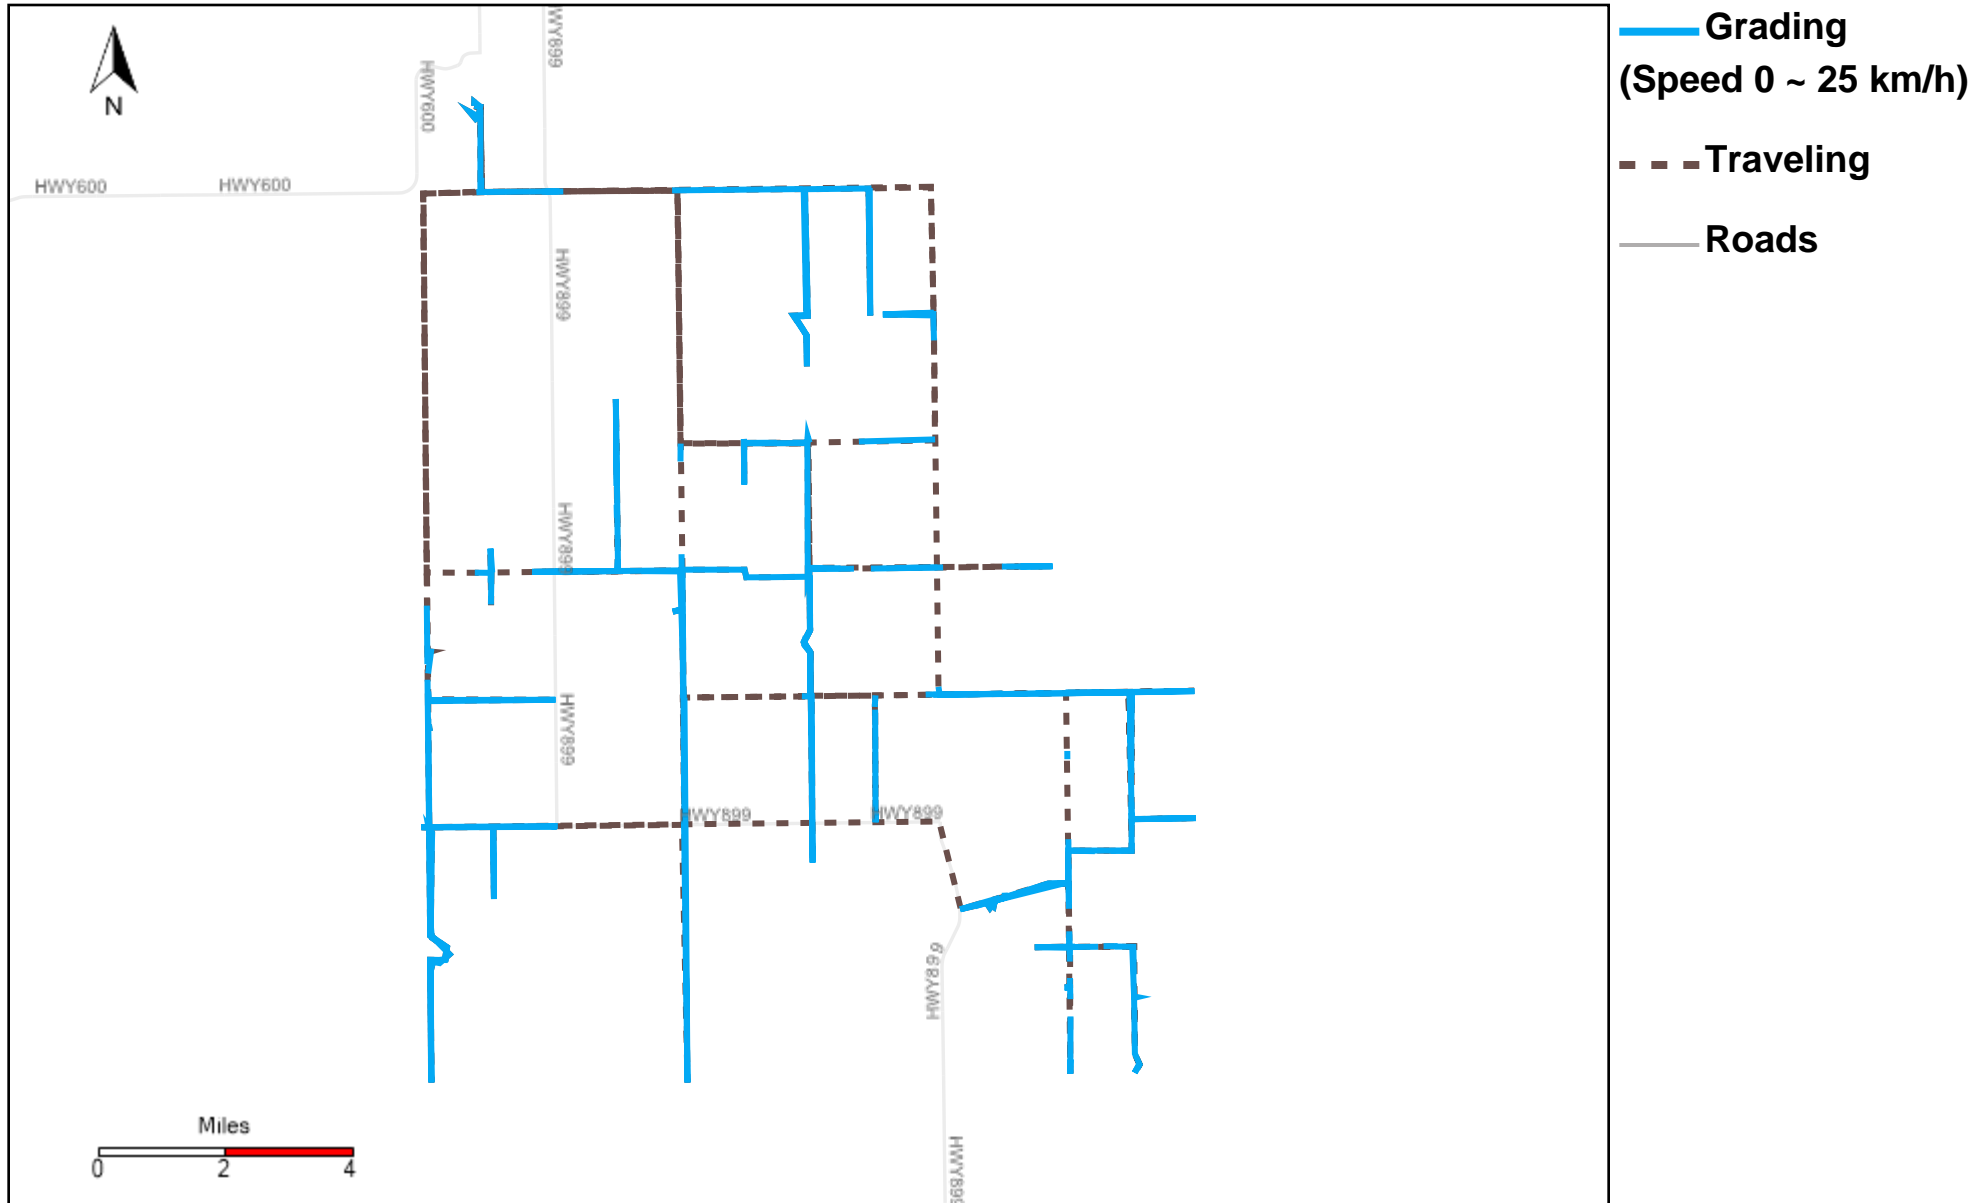

43-182_2025-11-30 ~ 2025-12-06 Tracking

Total Distance(km)	Total Hours	Work Distance(km)	Work Hours
471.76	31 hrs 17 min 19 sec	267.47	23 hrs 59 min 7 sec