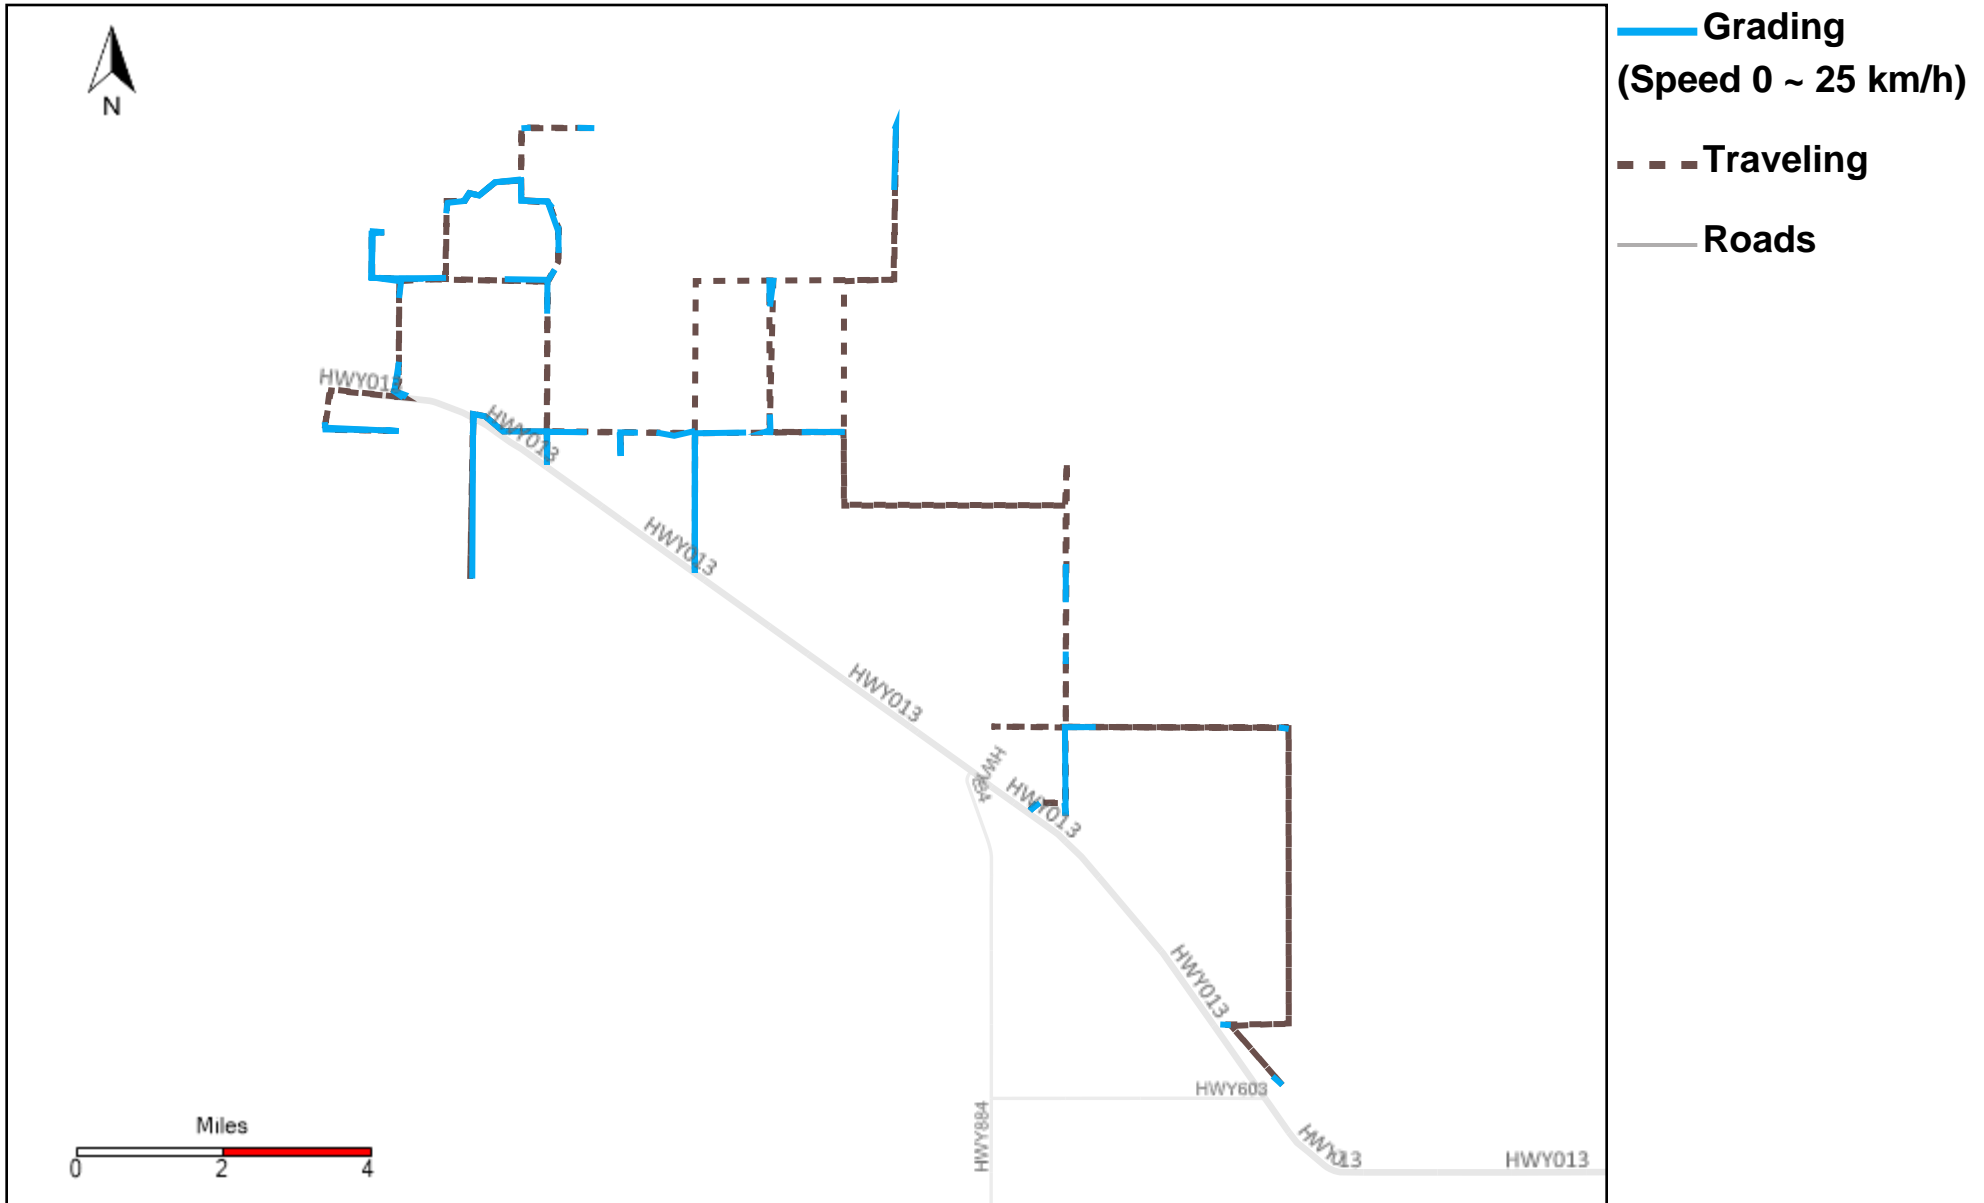

43-221_2025-11-30 ~ 2025-12-06 Tracking

Total Distance(km)	Total Hours	Work Distance(km)	Work Hours
187.43	10 hrs 37 min 6 sec	59.85	5 hrs 45 min 40 sec