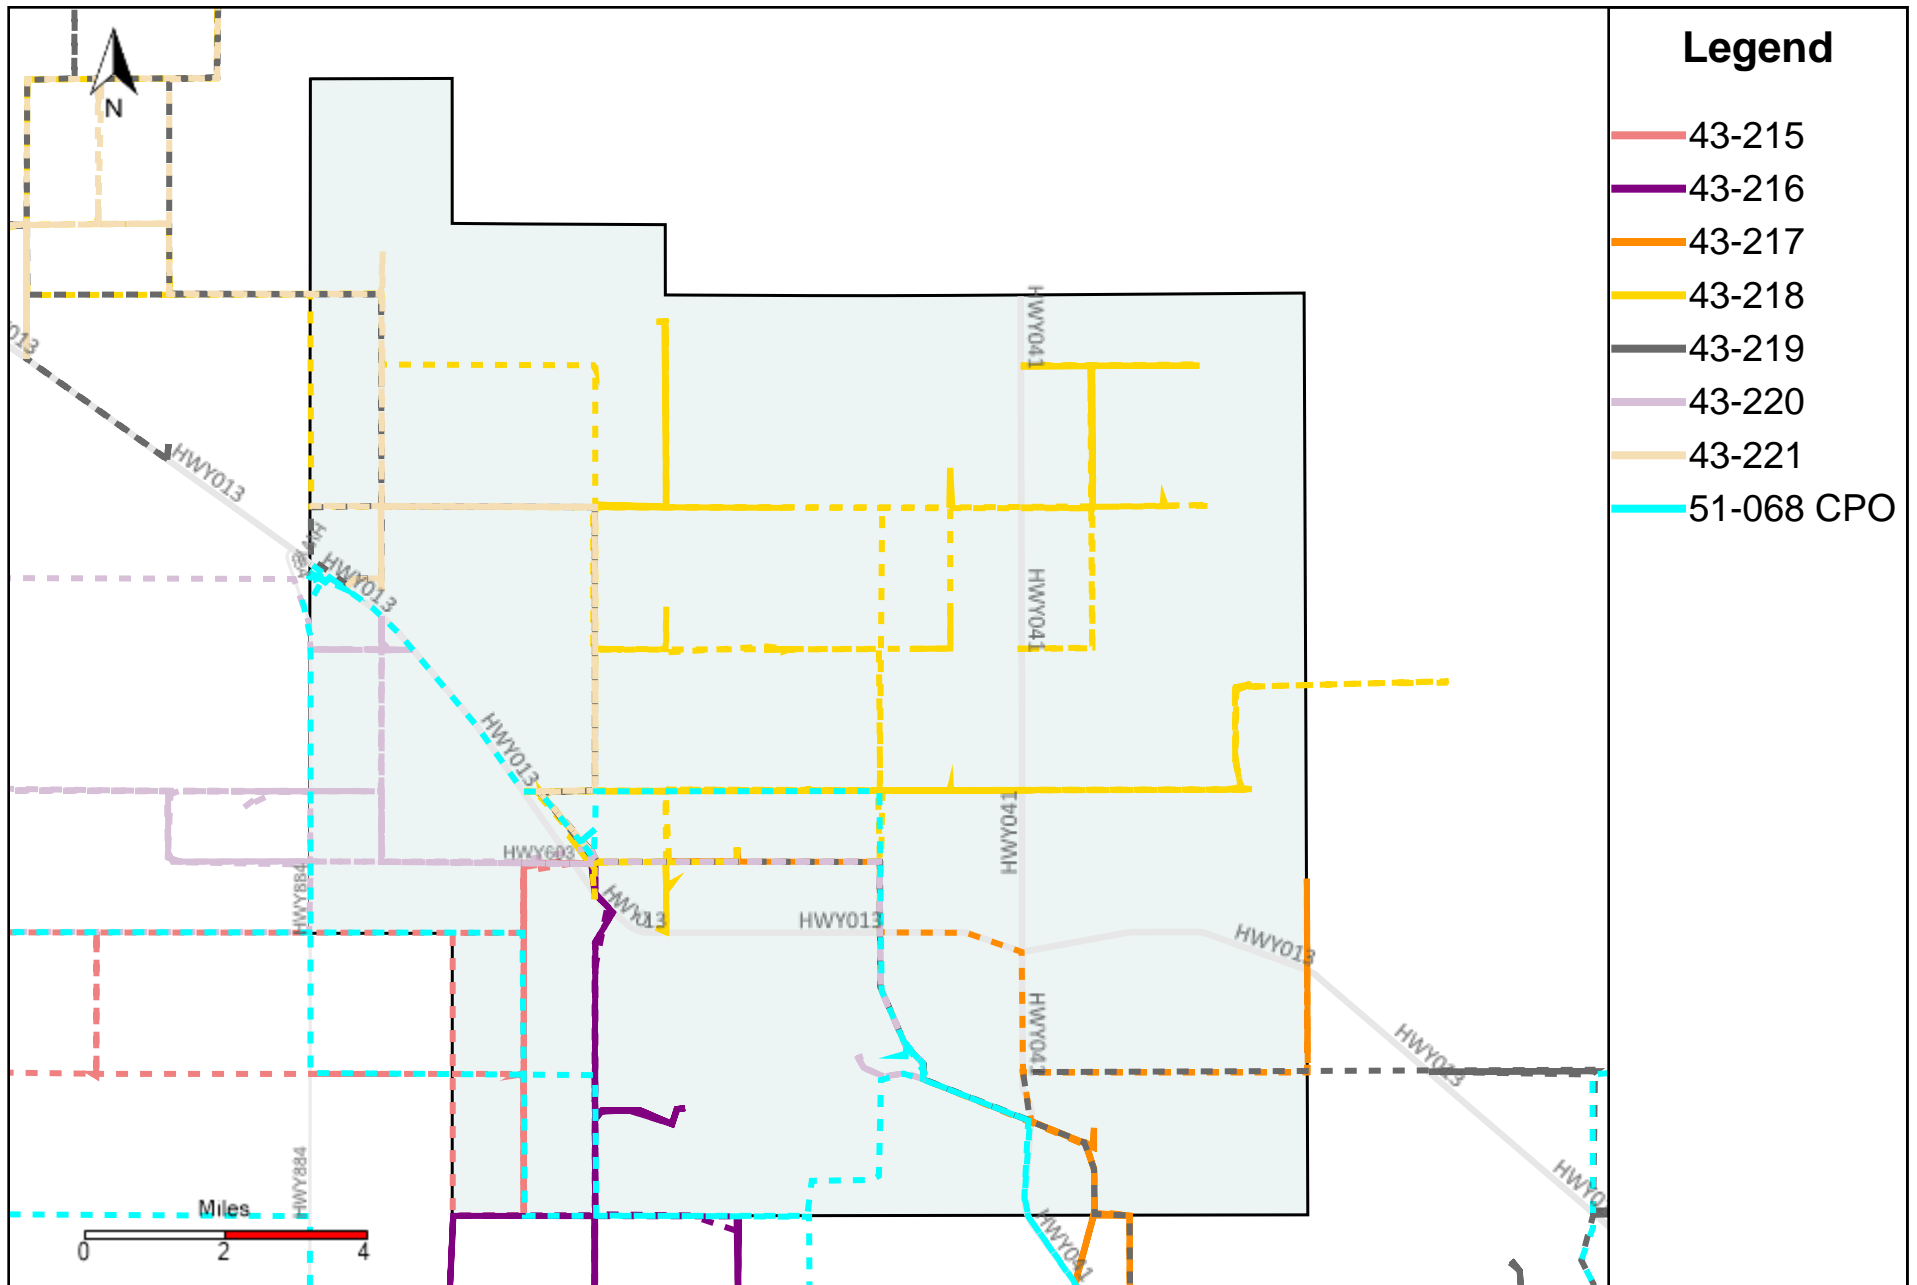

Provost Weekly Grader Report (2025-11-30 ~ 2025-12-06)

Division: 1 Grader Report(2025-11-30 ~ 2025-12-06)

Vehicle Name List	Total Distance(km)	Total Hours
43-181, 43-182, 43-183, 51-068 CPO	2060.82	122 hrs 23 min 49 sec

Division: 2 Grader Report(2025-11-30 ~ 2025-12-06)

Vehicle Name List	Total Distance(km)	Total Hours
43-182, 43-183, 43-184, 51-068 CPO	2024.94	110 hrs 46 min 57 sec

Division: 3 Grader Report(2025-11-30 ~ 2025-12-06)

Vehicle Name List	Total Distance(km)	Total Hours
43-181, 43-182, 43-183, 43-184, 43-185, 43-187, 43-219, 51-068 CPO	3557.53	219 hrs 5 min 0 sec

Division: 4 Grader Report(2025-11-30 ~ 2025-12-06)

Vehicle Name List	Total Distance(km)	Total Hours
43-183, 43-184, 43-185, 43-187, 43-217, 43-218, 43-219, 51-068 CPO	3307.37	192 hrs 43 min 10 sec

Division: 6 Grader Report(2025-11-30 ~ 2025-12-06)

Vehicle Name List	Total Distance(km)	Total Hours
43-215, 43-216, 43-217, 43-218, 43-219, 43-220, 43-221, 51-068 CPO	2542.17	151 hrs 55 min 15 sec

Division: 7 Grader Report(2025-11-30 ~ 2025-12-06)