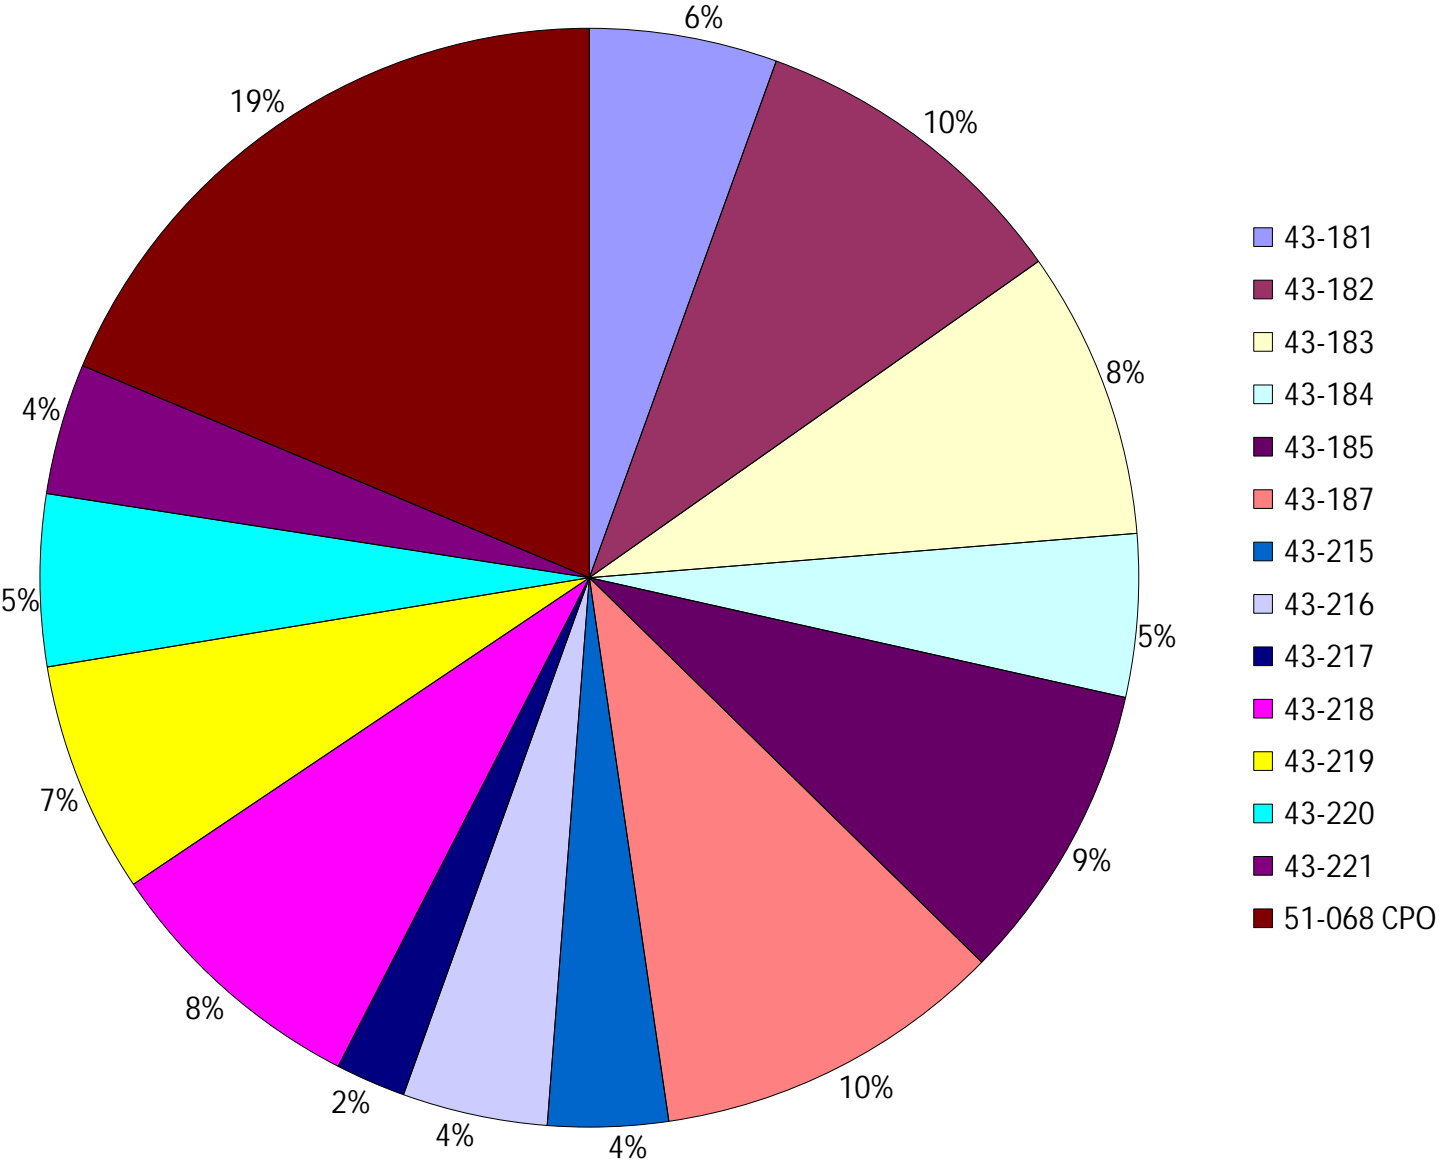

Provost Weekly Grader Report

From 11/30/2025 To 12/6/2025

12/6/2025

Vehicle	Total Distance(km)	Total Hours	Work Distance(km)	Work Hours
43-181	268.5	27 hrs 25 min 3 sec	192.64	23 hrs 38 min 54 sec
43-182	471.76	31 hrs 17 min 19 sec	267.47	23 hrs 59 min 7 sec
43-183	412.1	23 hrs 47 min 15 sec	172.02	15 hrs 10 min 50 sec
43-184	232.62	15 hrs 48 min 10 sec	78.61	10 hrs 28 min 28 sec
43-185	429.45	33 hrs 55 min 27 sec	319.96	29 hrs 41 min 55 sec
43-187	503.05	31 hrs 14 min 51 sec	314.76	25 hrs 4 min 16 sec
43-215	171.77	21 hrs 48 min 47 sec	87.75	13 hrs 14 min 15 sec
43-216	207.48	17 hrs 54 min 7 sec	153.07	15 hrs 33 min 41 sec
43-217	100.27	8 hrs 5 min 4 sec	49.26	5 hrs 48 min 54 sec
43-218	389.83	24 hrs 15 min 28 sec	104.39	12 hrs 7 min 50 sec
43-219	331.6	15 hrs 42 min 42 sec	105.76	8 hrs 25 min 22 sec
43-220	245.33	13 hrs 37 min 49 sec	74.65	5 hrs 53 min 35 sec
43-221	187.43	10 hrs 37 min 6 sec	59.85	5 hrs 45 min 40 sec
51-068 CPO	908.45	39 hrs 54 min 12 sec	8.61	2 hrs 45 min 41 sec
Total:	4859.66	315 hrs 23 min 22 sec	1988.8	197 hrs 38 min 30 sec

Vehicle Distance Vs Total Distance (%) From 11/30/2025 To 12/6/2025

Provost Weekly Grader Report