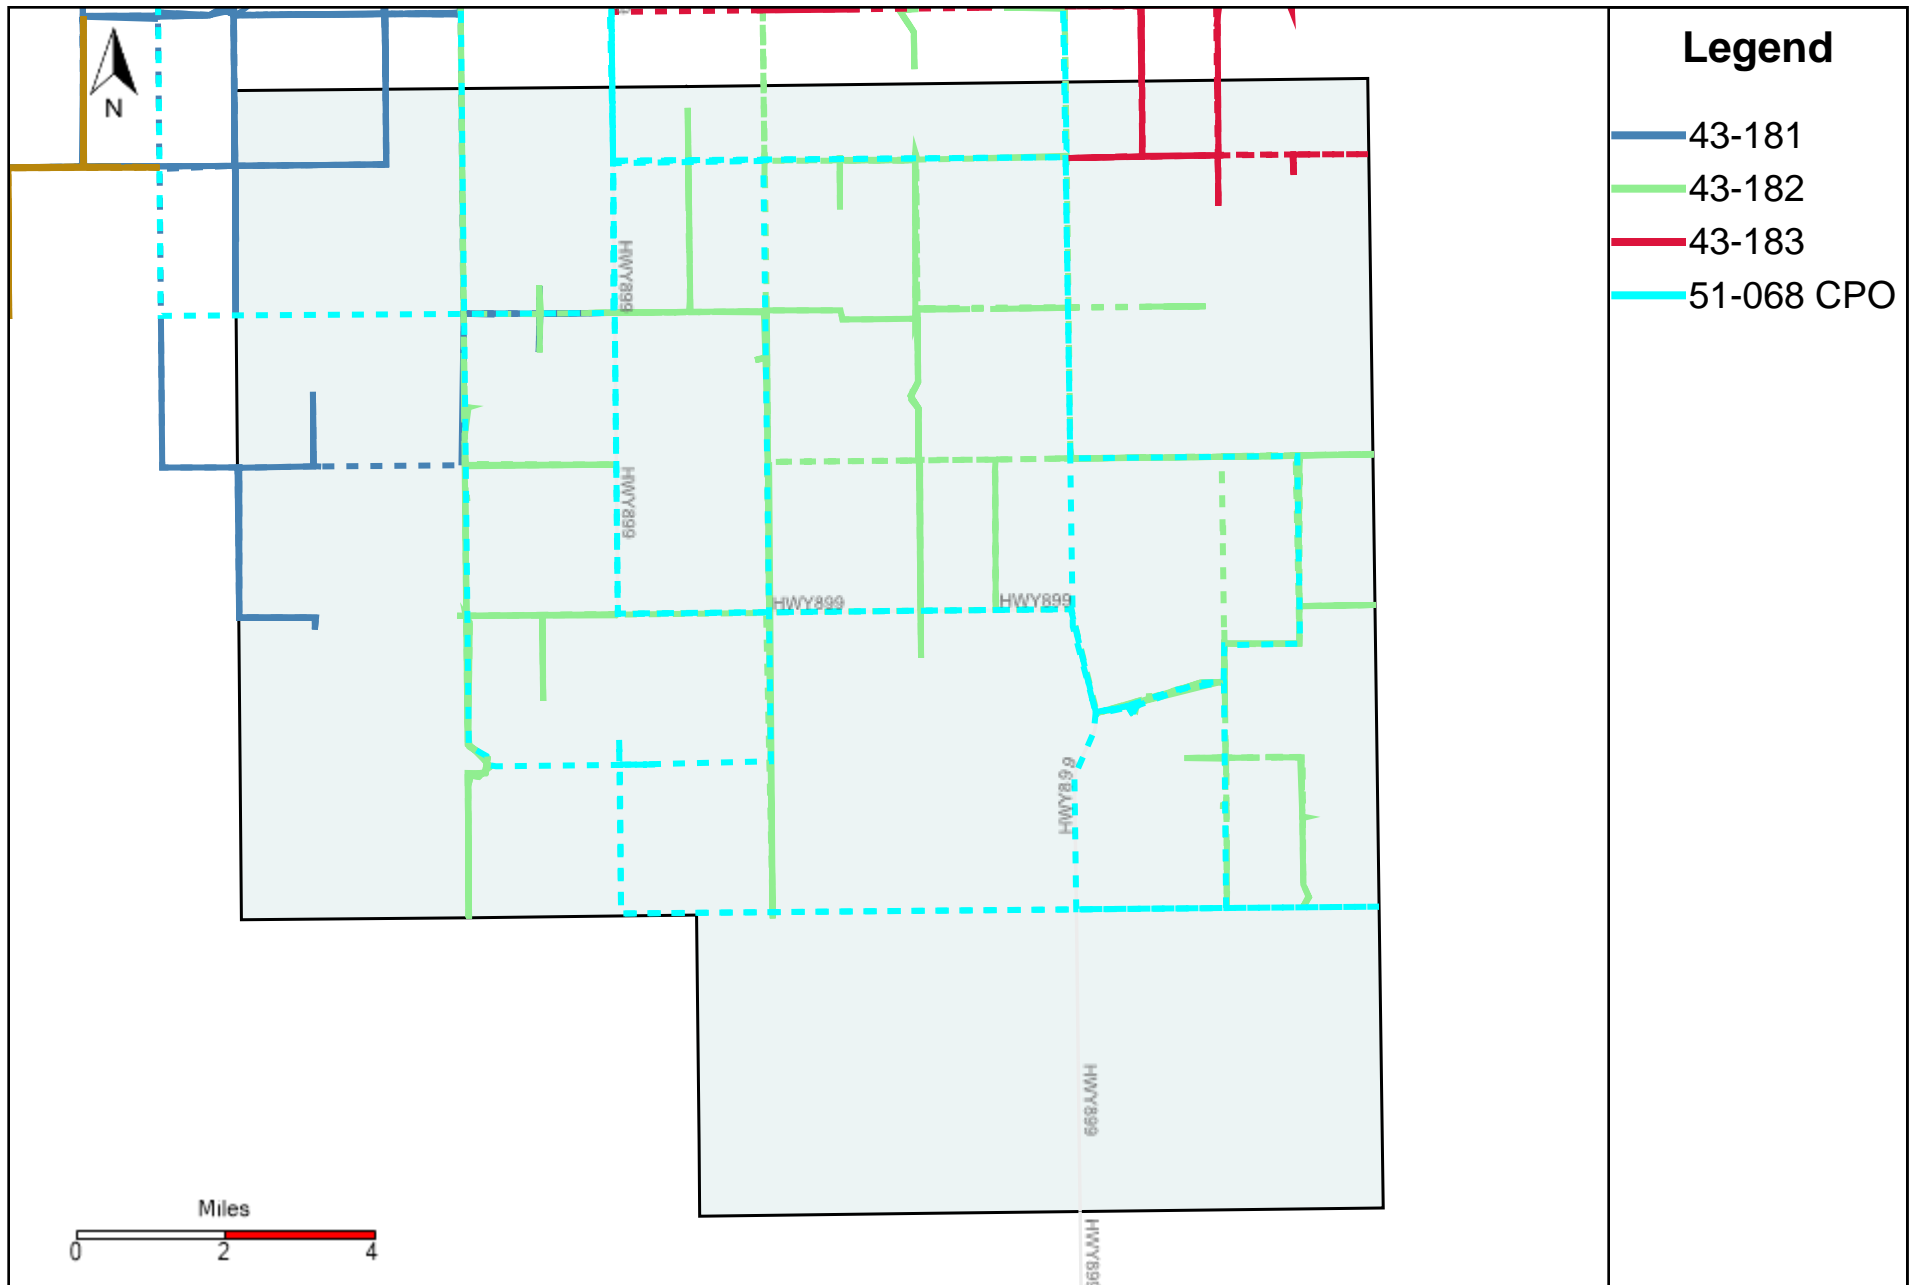

Provost Weekly Grader Report (2025-11-30 ~ 2025-12-06)

Division: 1 Grader Report(2025-11-30 ~ 2025-12-06)

Vehicle Name List	Total Distance(km)	Total Hours
43-181, 43-182, 43-183, 51-068 CPO	2060.82	122 hrs 23 min 49 sec

Division: 2 Grader Report(2025-11-30 ~ 2025-12-06)

Vehicle Name List	Total Distance(km)	Total Hours
43-182, 43-183, 43-184, 51-068 CPO	2024.94	110 hrs 46 min 57 sec

Division: 3 Grader Report(2025-11-30 ~ 2025-12-06)

Vehicle Name List	Total Distance(km)	Total Hours
43-181, 43-182, 43-183, 43-184, 43-185, 43-187, 43-219, 51-068 CPO	3557.53	219 hrs 5 min 0 sec

Division: 4 Grader Report(2025-11-30 ~ 2025-12-06)

Vehicle Name List	Total Distance(km)	Total Hours
43-183, 43-184, 43-185, 43-187, 43-217, 43-218, 43-219, 51-068 CPO	3307.37	192 hrs 43 min 10 sec

Division: 6 Grader Report(2025-11-30 ~ 2025-12-06)

Vehicle Name List	Total Distance(km)	Total Hours
43-215, 43-216, 43-217, 43-218, 43-219, 43-220, 43-221, 51-068 CPO	2542.17	151 hrs 55 min 15 sec

Division: 7 Grader Report(2025-11-30 ~ 2025-12-06)