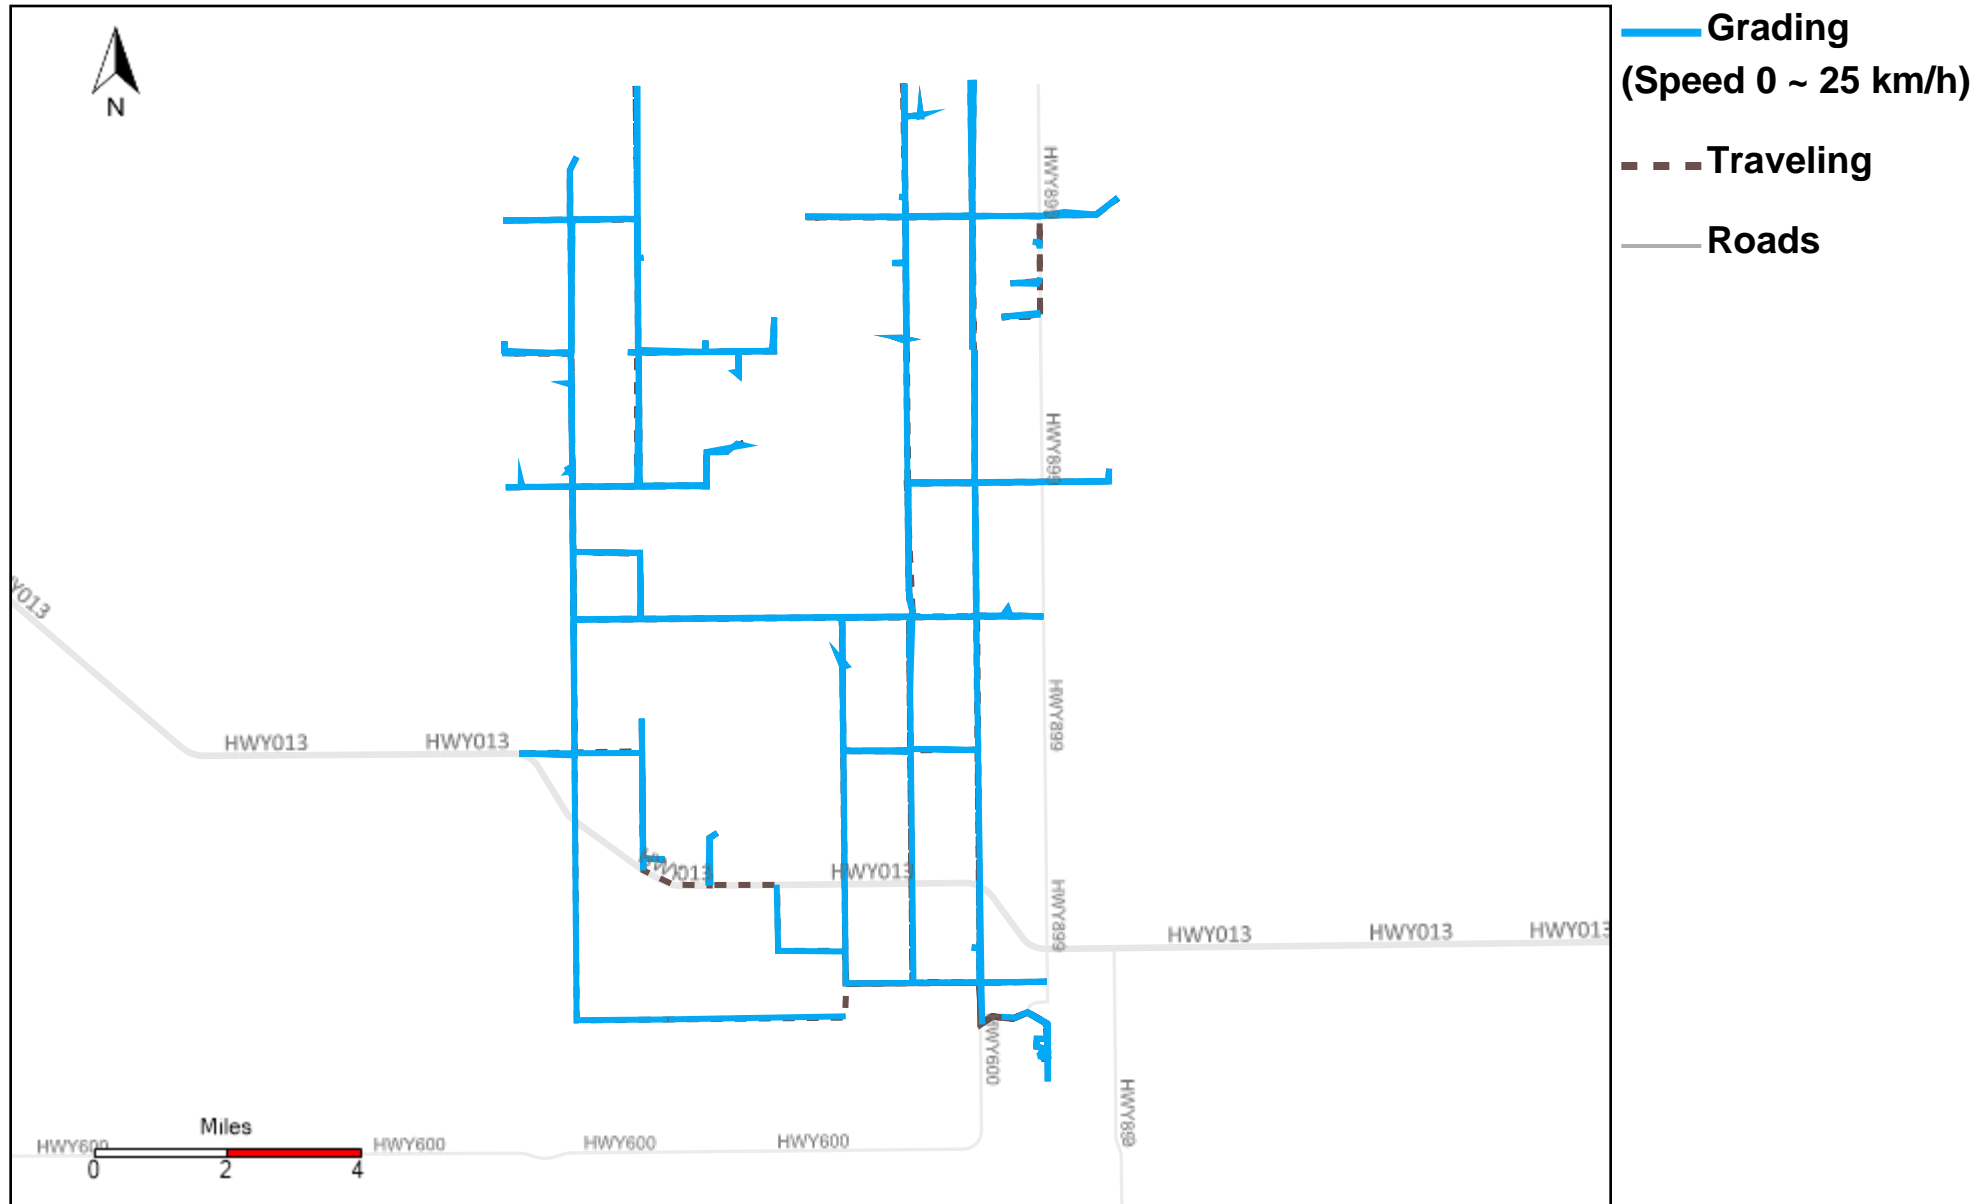

43-185_2025-11-30 ~ 2025-12-06 Tracking

Total Distance(km)	Total Hours	Work Distance(km)	Work Hours
429.45	33 hrs 55 min 27 sec	319.96	29 hrs 41 min 55 sec