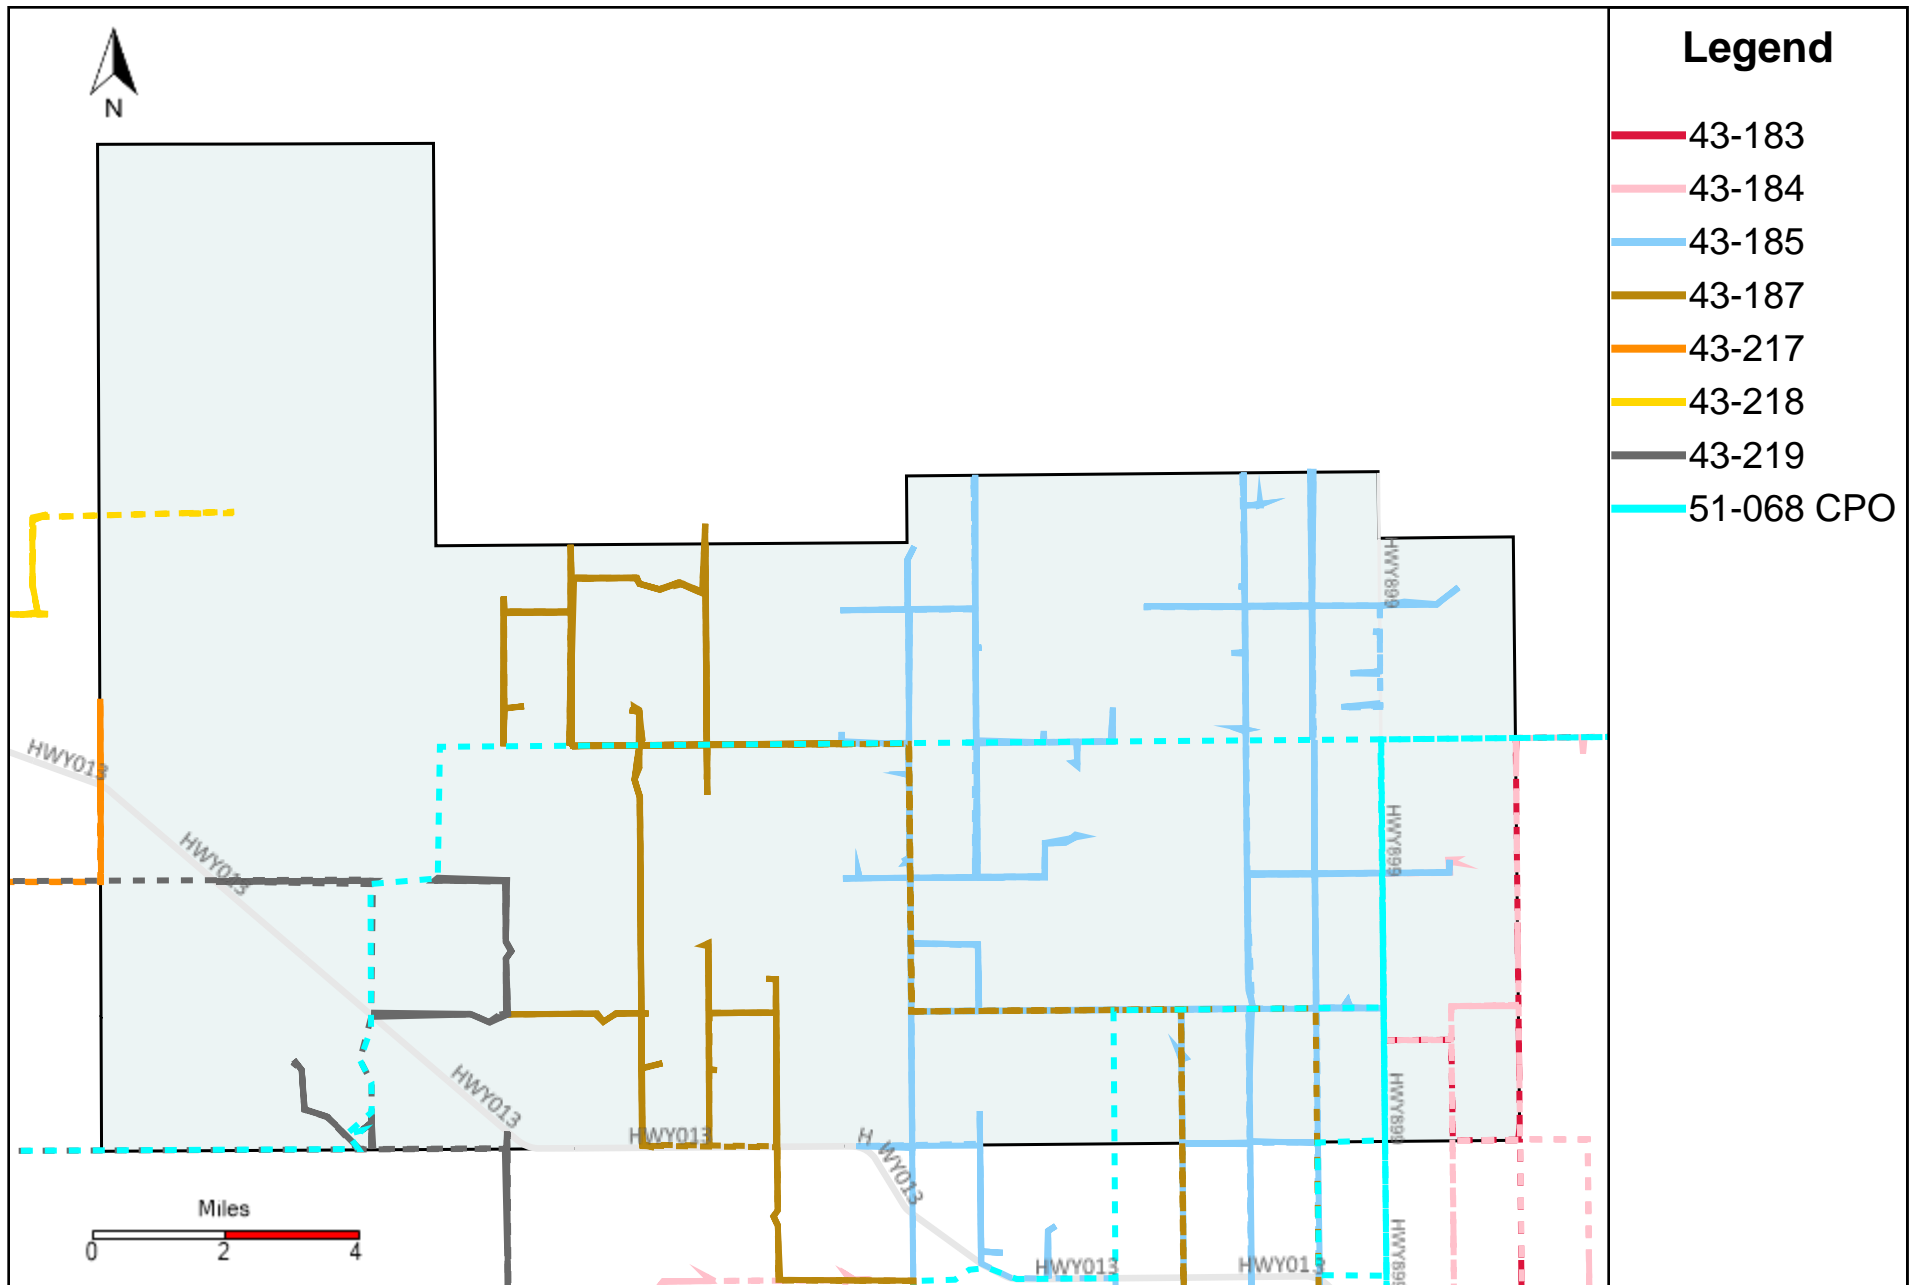

Division: 2 Grader Report(2025-11-30 ~ 2025-12-06)

Vehicle Name List	Total Distance(km)	Total Hours
43-182, 43-183, 43-184, 51-068 CPO	2024.94	110 hrs 46 min 57 sec

Division: 3 Grader Report(2025-11-30 ~ 2025-12-06)

Vehicle Name List	Total Distance(km)	Total Hours
43-181, 43-182, 43-183, 43-184, 43-185, 43-187, 43-219, 51-068 CPO	3557.53	219 hrs 5 min 0 sec

Division: 4 Grader Report(2025-11-30 ~ 2025-12-06)

Vehicle Name List	Total Distance(km)	Total Hours
43-183, 43-184, 43-185, 43-187, 43-217, 43-218, 43-219, 51-068 CPO	3307.37	192 hrs 43 min 10 sec