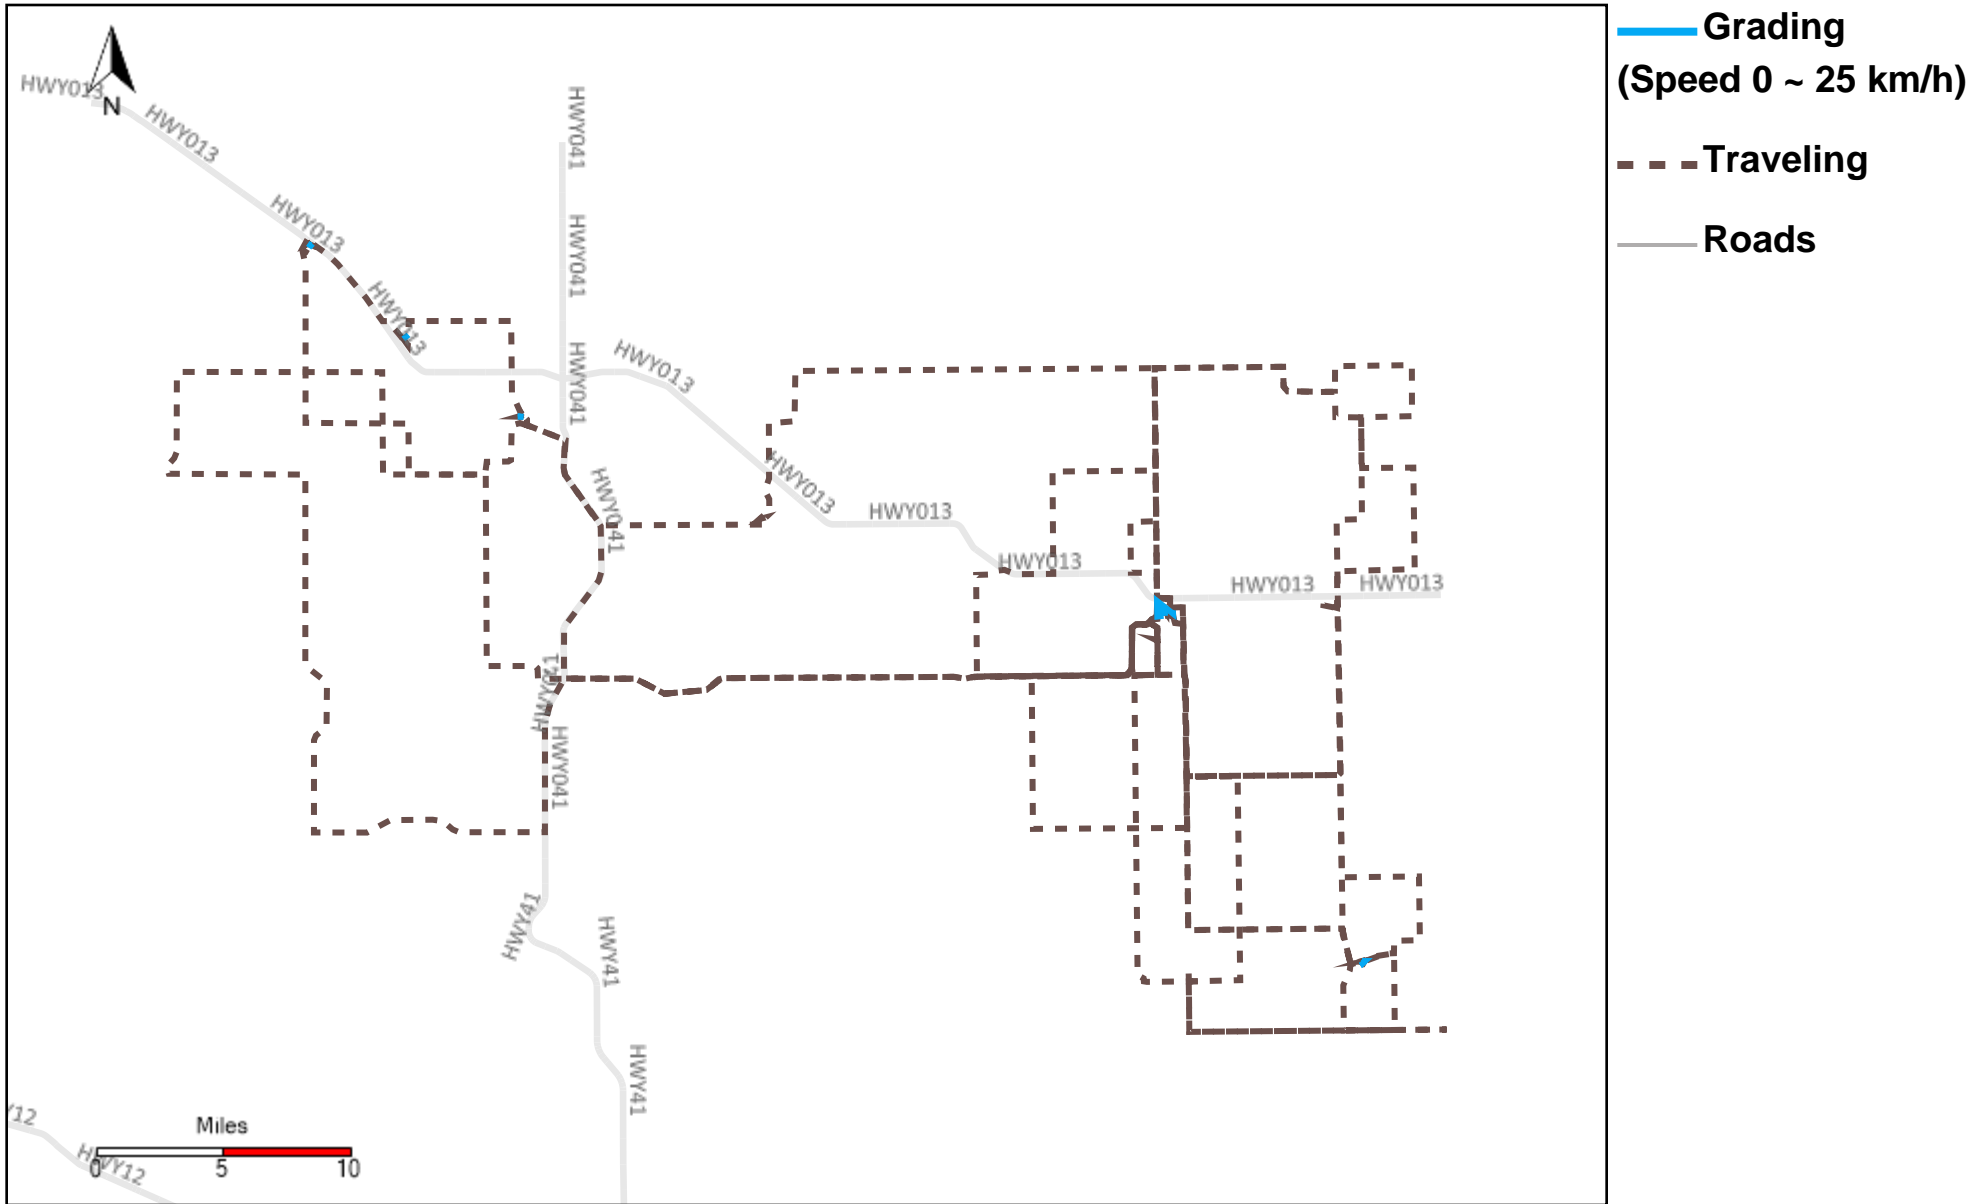

43-220_2025-11-30 ~ 2025-12-06 Tracking

Total Distance(km)	Total Hours	Work Distance(km)	Work Hours
245.33	13 hrs 37 min 49 sec	74.65	5 hrs 53 min 35 sec

43-221_2025-11-30 ~ 2025-12-06 Tracking

Total Distance(km)	Total Hours	Work Distance(km)	Work Hours
187.43	10 hrs 37 min 6 sec	59.85	5 hrs 45 min 40 sec

51-068 CPO_2025-11-30 ~ 2025-12-06 Tracking

Total Distance(km)	Total Hours	Work Distance(km)	Work Hours
908.45	39 hrs 54 min 12 sec	8.61	2 hrs 45 min 41 sec