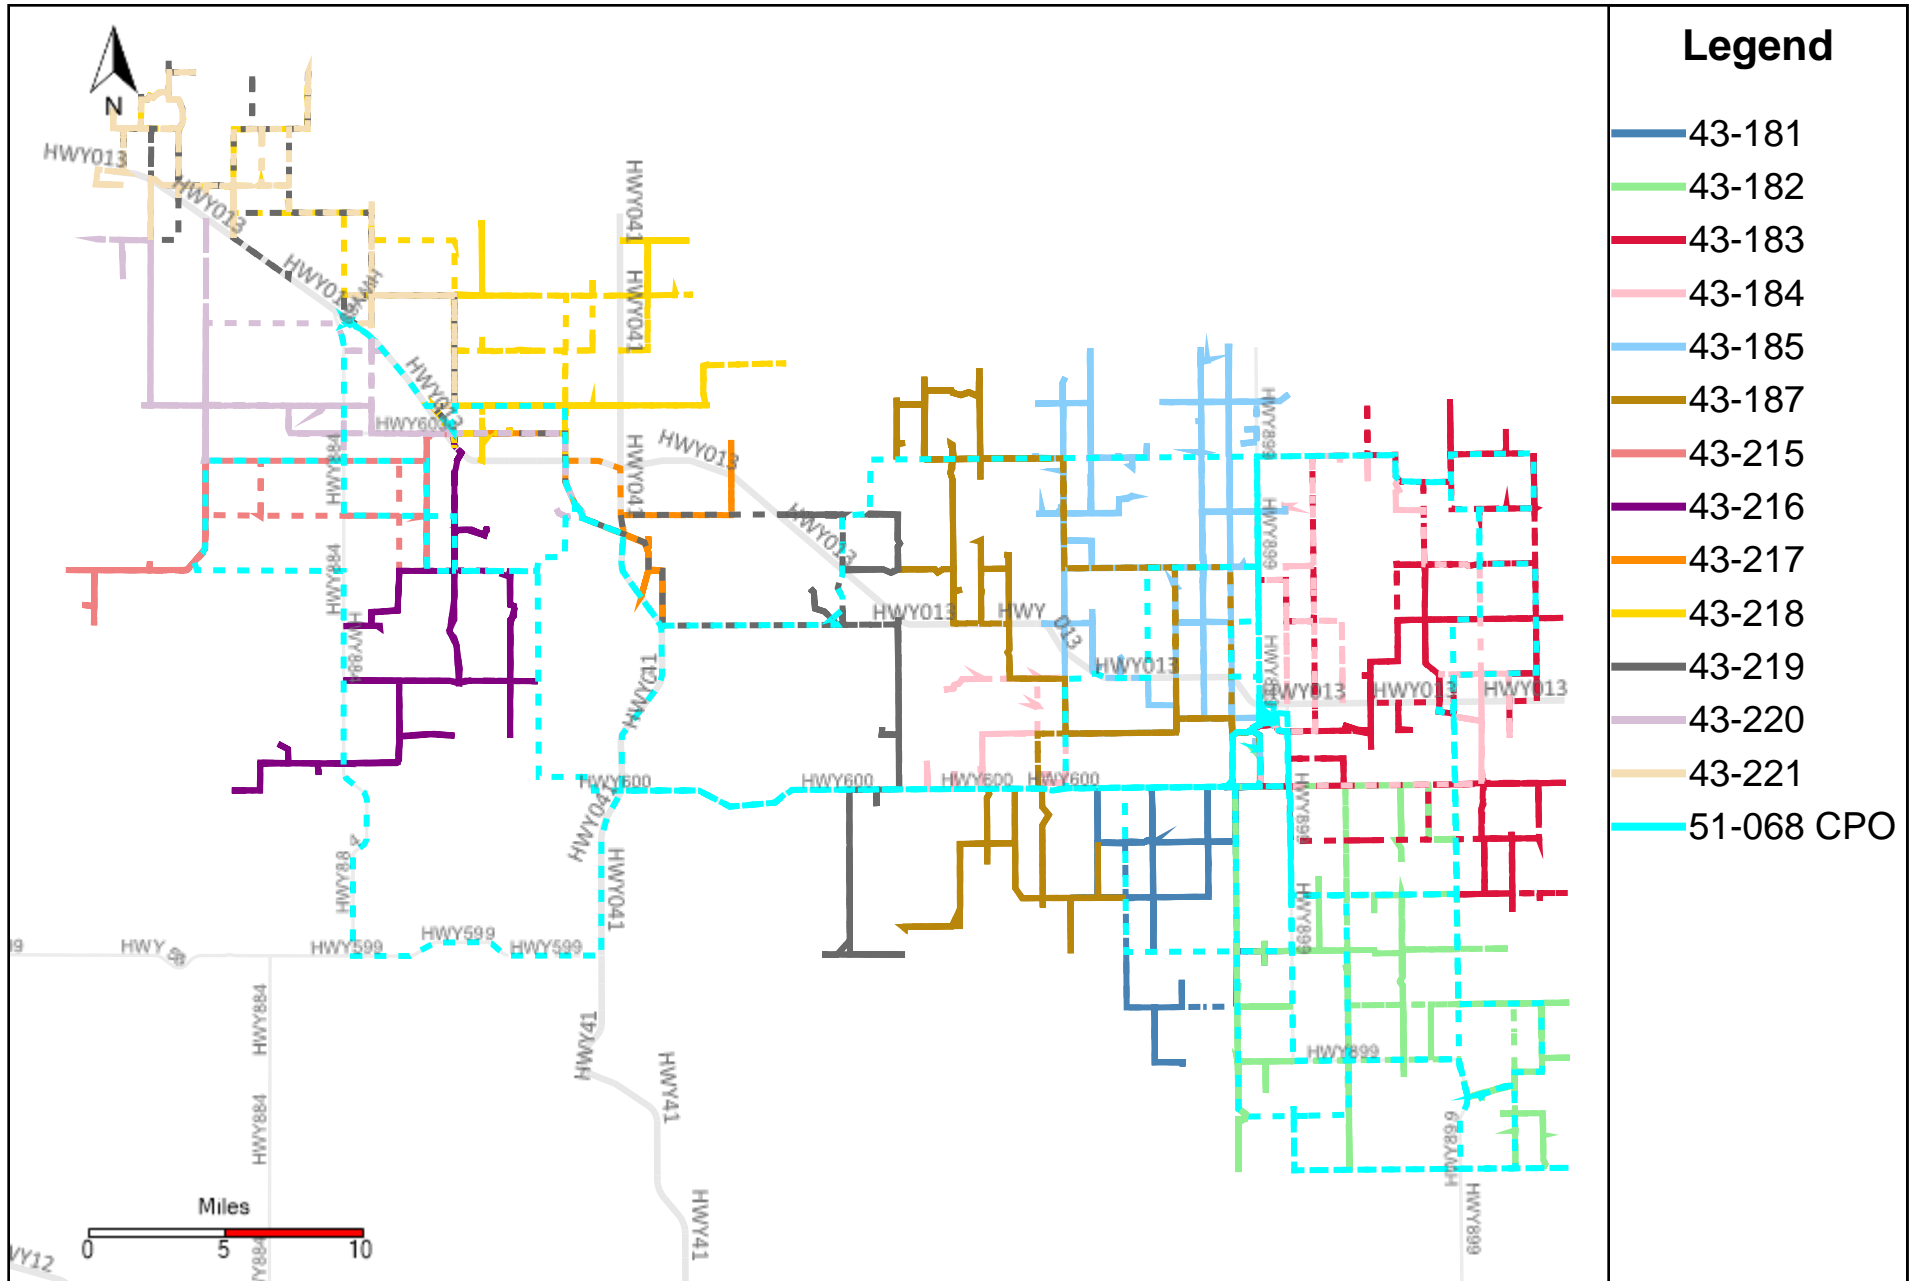

Provost Weekly Grader Report (2025-11-30 ~ 2025-12-06)

Division: 1 Grader Report(2025-11-30 ~ 2025-12-06)

Vehicle Name List	Total Distance(km)	Total Hours
43-181, 43-182, 43-183, 51-068 CPO	2060.82	122 hrs 23 min 49 sec

Division: 2 Grader Report(2025-11-30 ~ 2025-12-06)

Vehicle Name List	Total Distance(km)	Total Hours
43-182, 43-183, 43-184, 51-068 CPO	2024.94	110 hrs 46 min 57 sec

Division: 3 Grader Report(2025-11-30 ~ 2025-12-06)

Vehicle Name List	Total Distance(km)	Total Hours
43-181, 43-182, 43-183, 43-184, 43-185, 43-187, 43-219, 51-068 CPO	3557.53	219 hrs 5 min 0 sec

Division: 4 Grader Report(2025-11-30 ~ 2025-12-06)

Vehicle Name List	Total Distance(km)	Total Hours
43-183, 43-184, 43-185, 43-187, 43-217, 43-218, 43-219, 51-068 CPO	3307.37	192 hrs 43 min 10 sec

Division: 6 Grader Report(2025-11-30 ~ 2025-12-06)

Vehicle Name List	Total Distance(km)	Total Hours
43-215, 43-216, 43-217, 43-218, 43-219, 43-220, 43-221, 51-068 CPO	2542.17	151 hrs 55 min 15 sec

Division: 7 Grader Report(2025-11-30 ~ 2025-12-06)