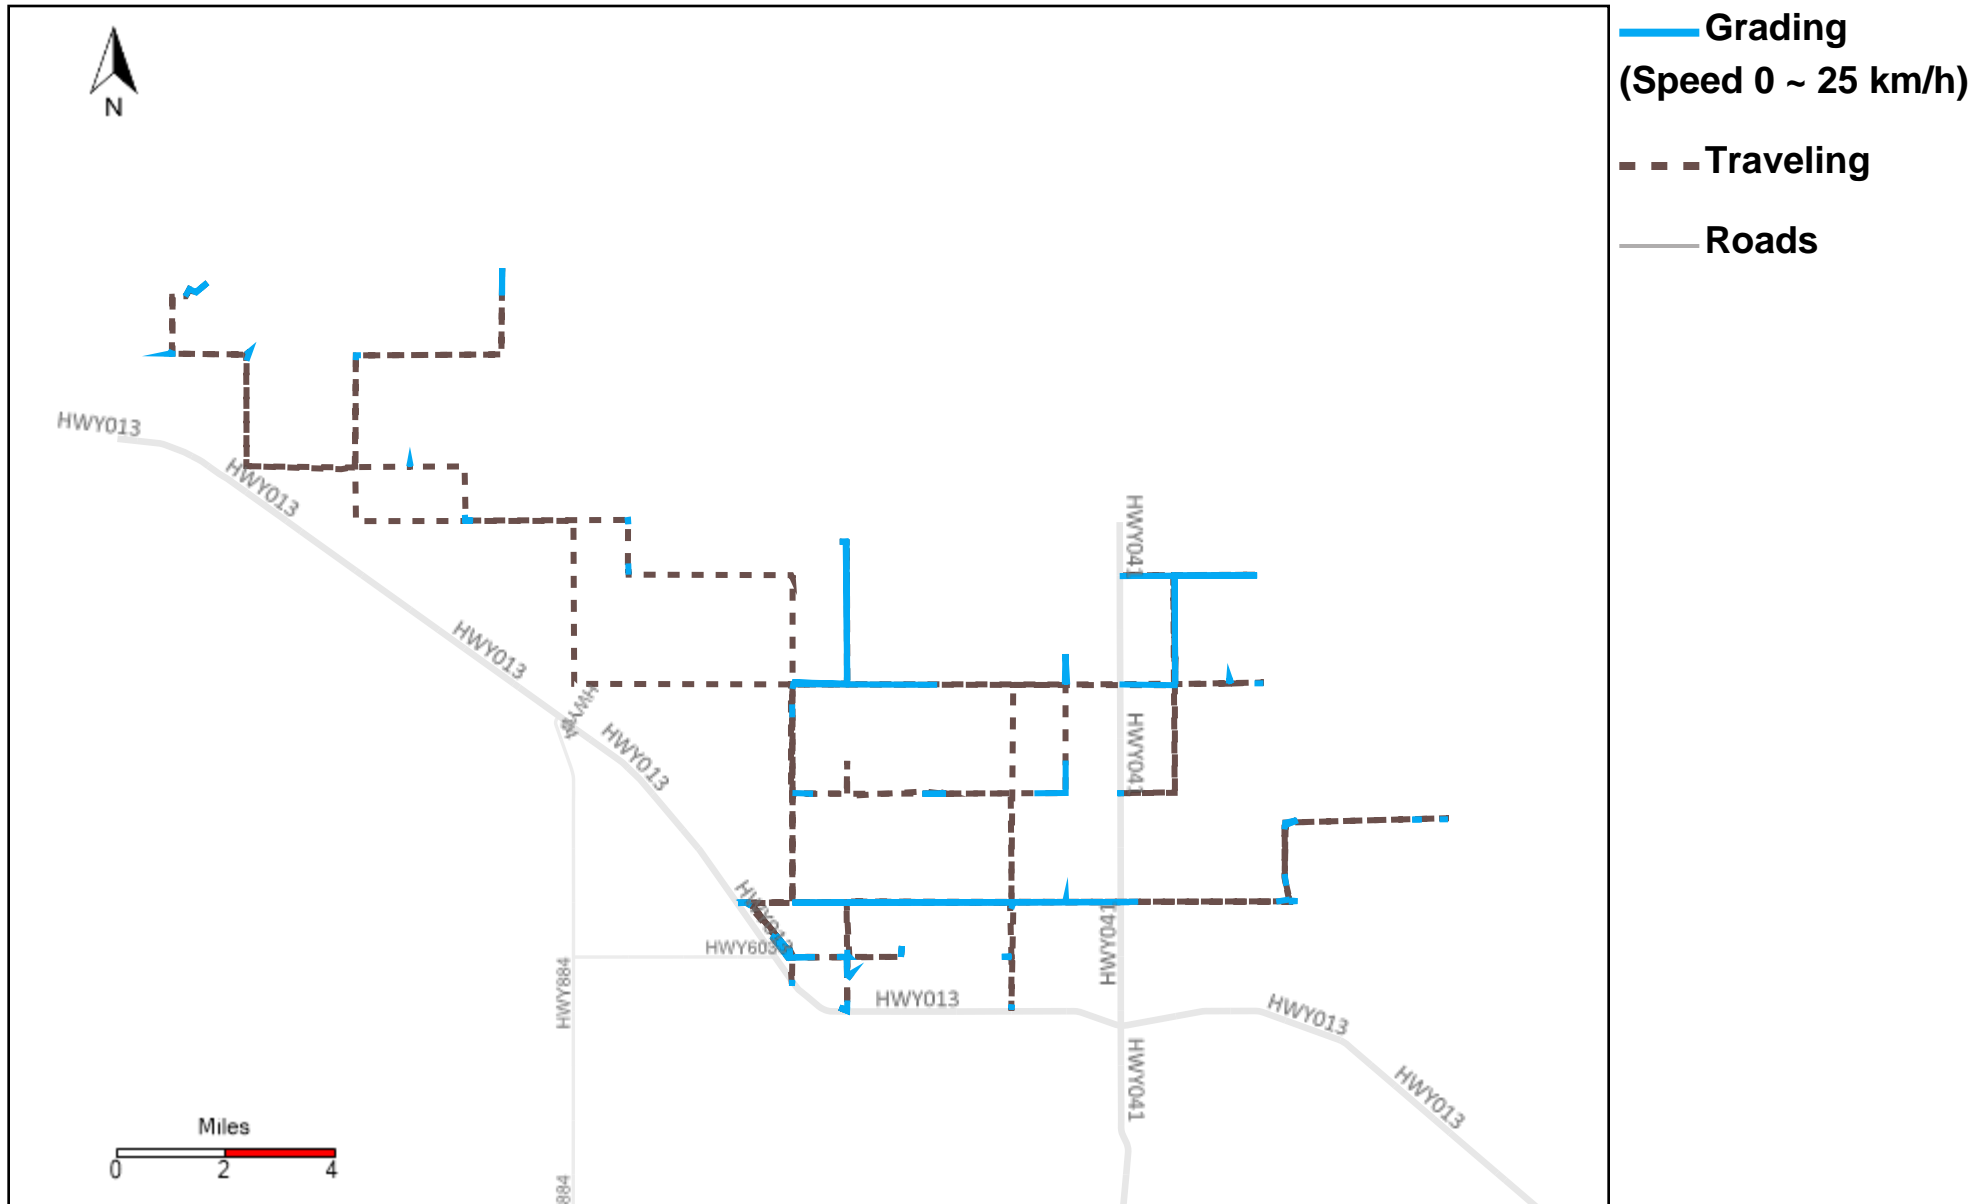

43-218_2025-11-30 ~ 2025-12-06 Tracking

Total Distance(km)	Total Hours	Work Distance(km)	Work Hours
389.83	24 hrs 15 min 28 sec	104.39	12 hrs 7 min 50 sec