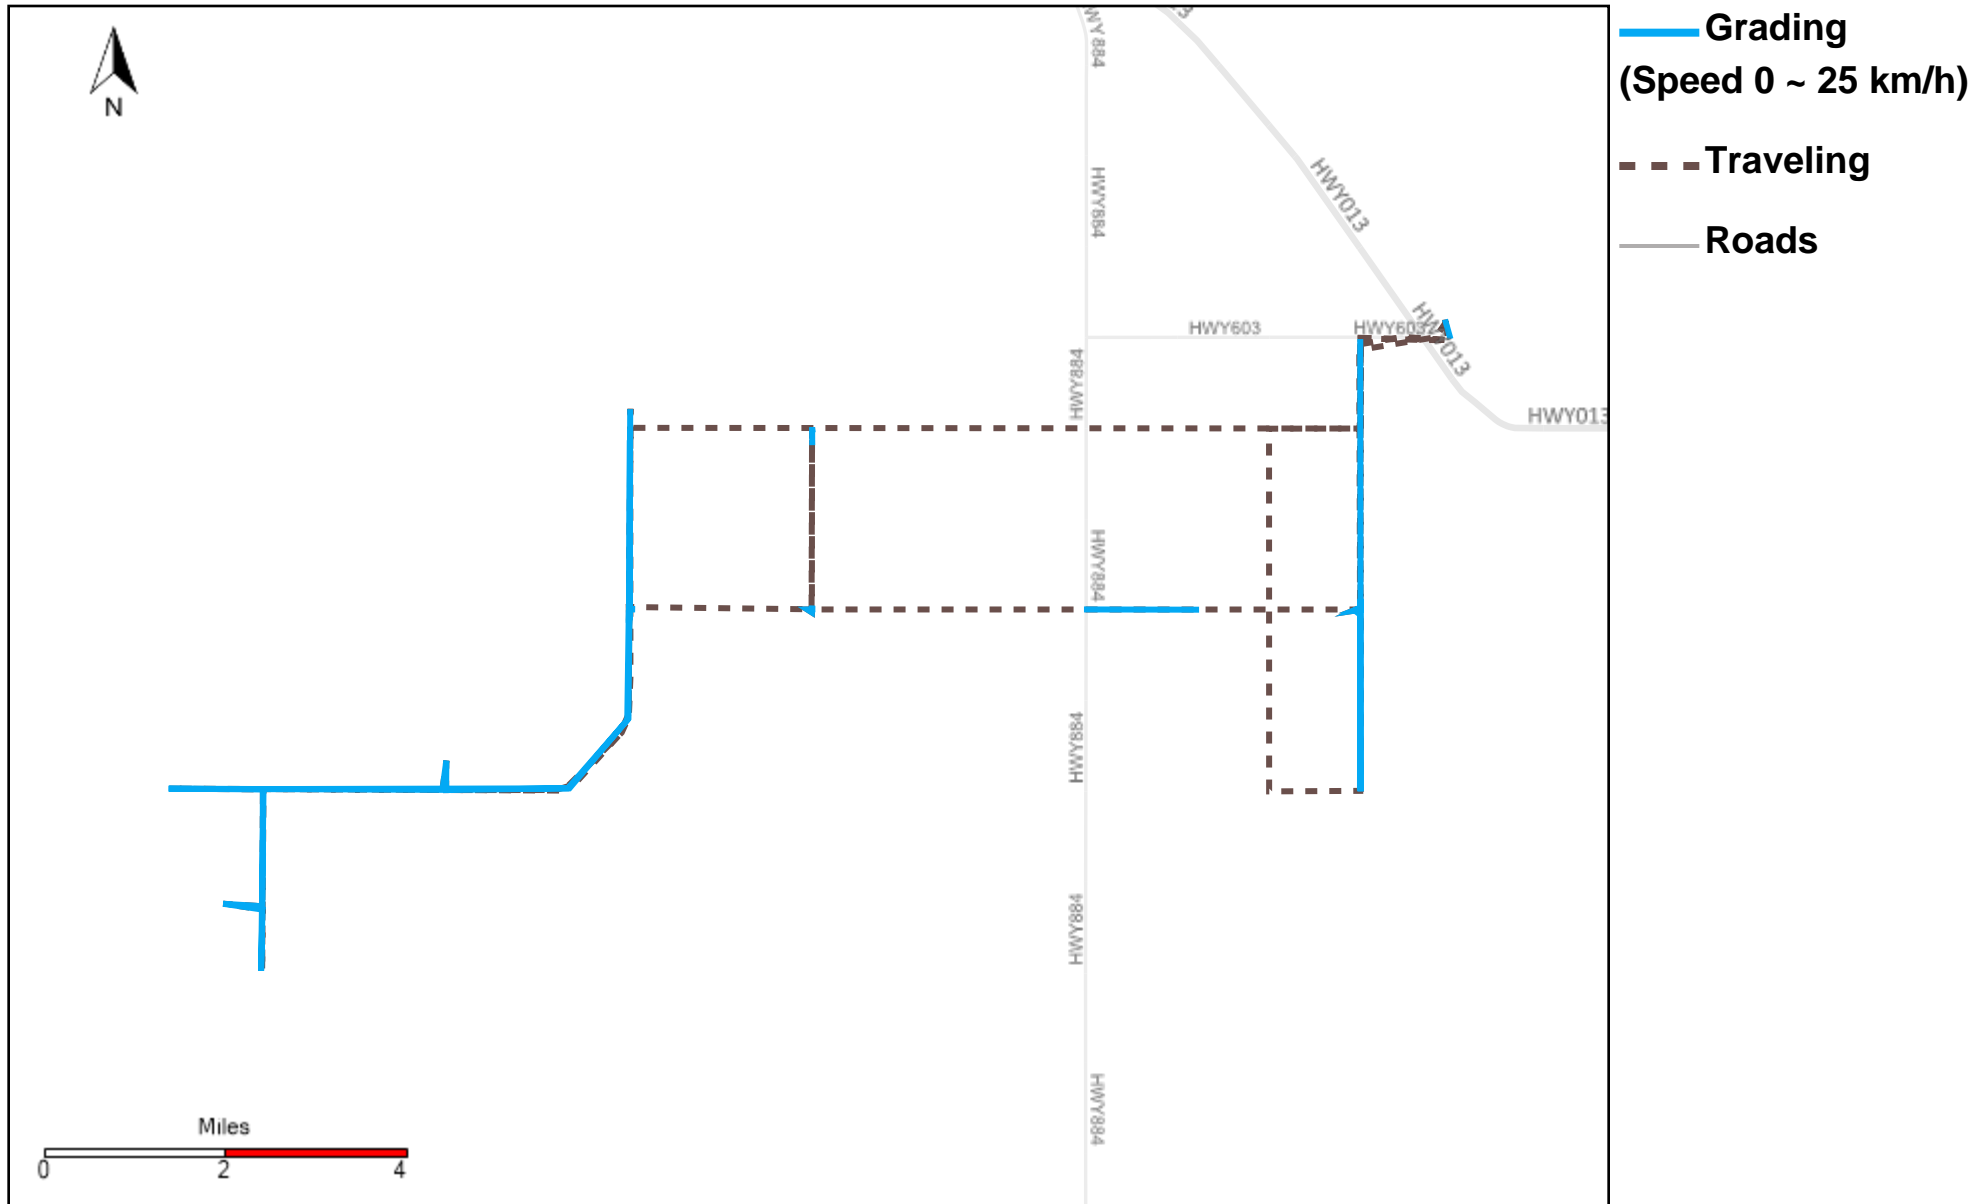

43-215_2025-11-30 ~ 2025-12-06 Tracking

Total Distance(km)	Total Hours	Work Distance(km)	Work Hours
171.77	21 hrs 48 min 47 sec	87.75	13 hrs 14 min 15 sec