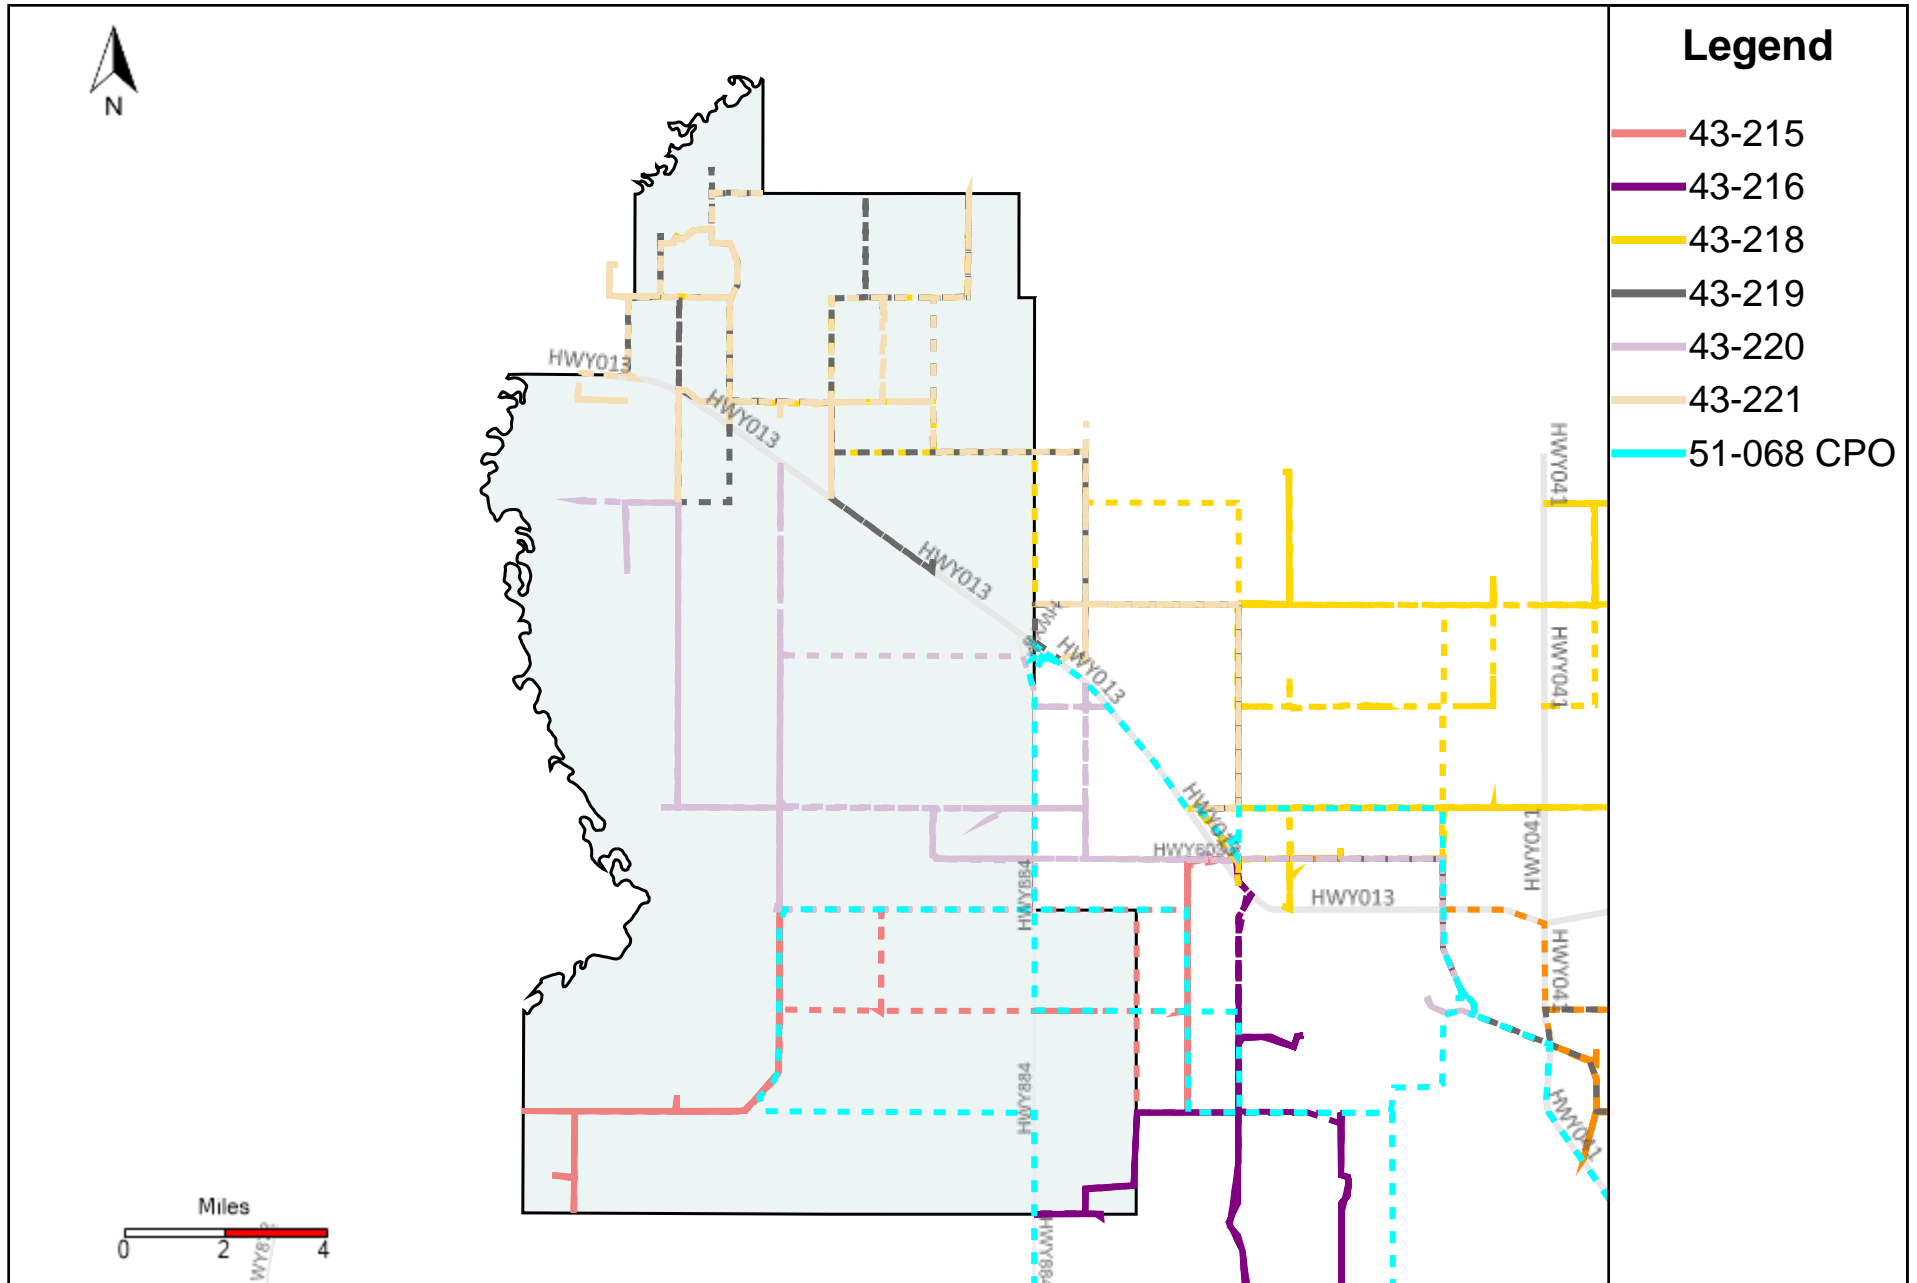

Division: 7 Grader Report(2025-11-30 ~ 2025-12-06)

Vehicle Name List	Total Distance(km)	Total Hours
43-215, 43-216, 43-218, 43-219, 43-220, 43-221, 51-068 CPO	2441.9	143 hrs 50 min 11 sec