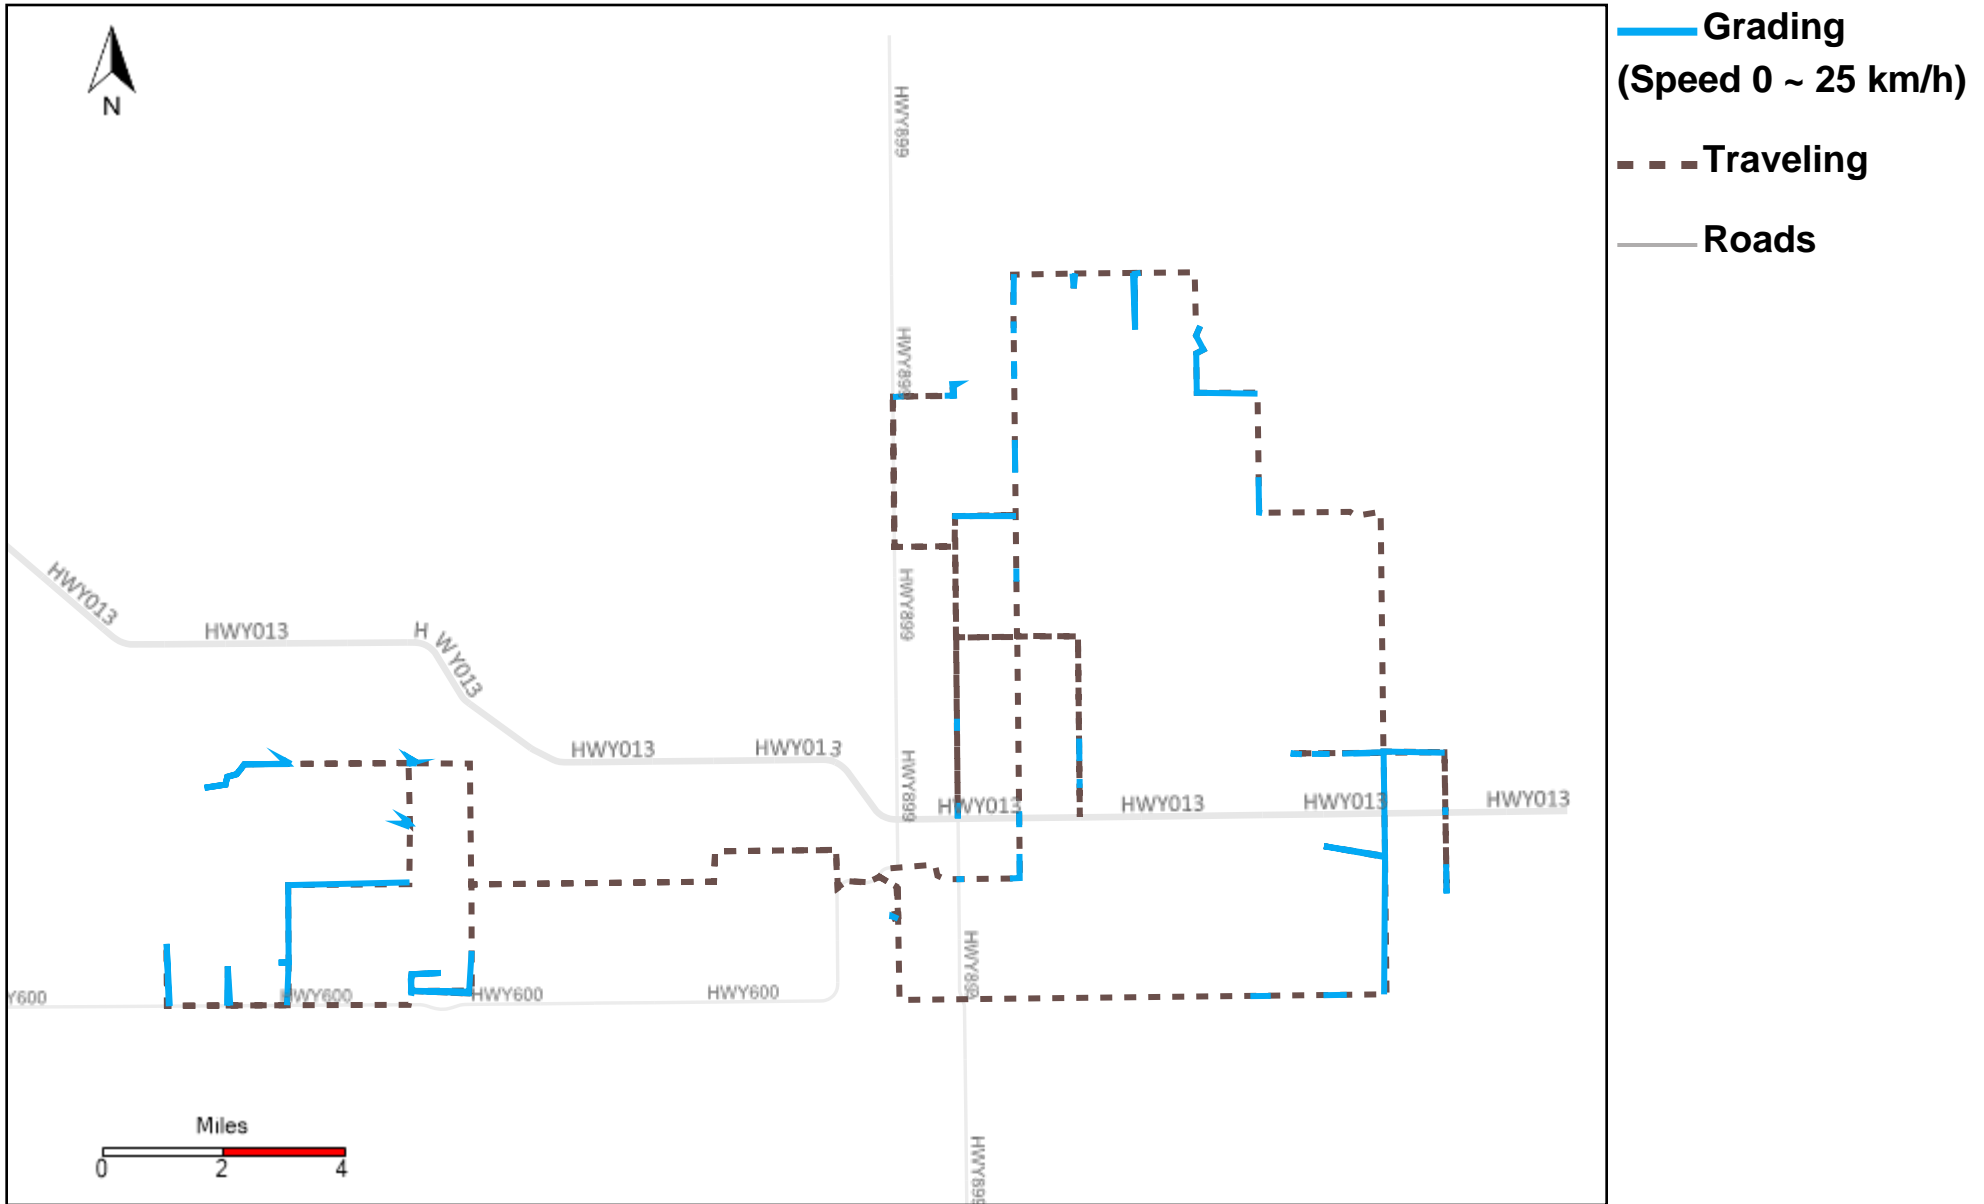

43-184_2025-11-30 ~ 2025-12-06 Tracking

Total Distance(km)	Total Hours	Work Distance(km)	Work Hours
232.62	15 hrs 48 min 10 sec	78.61	10 hrs 28 min 28 sec