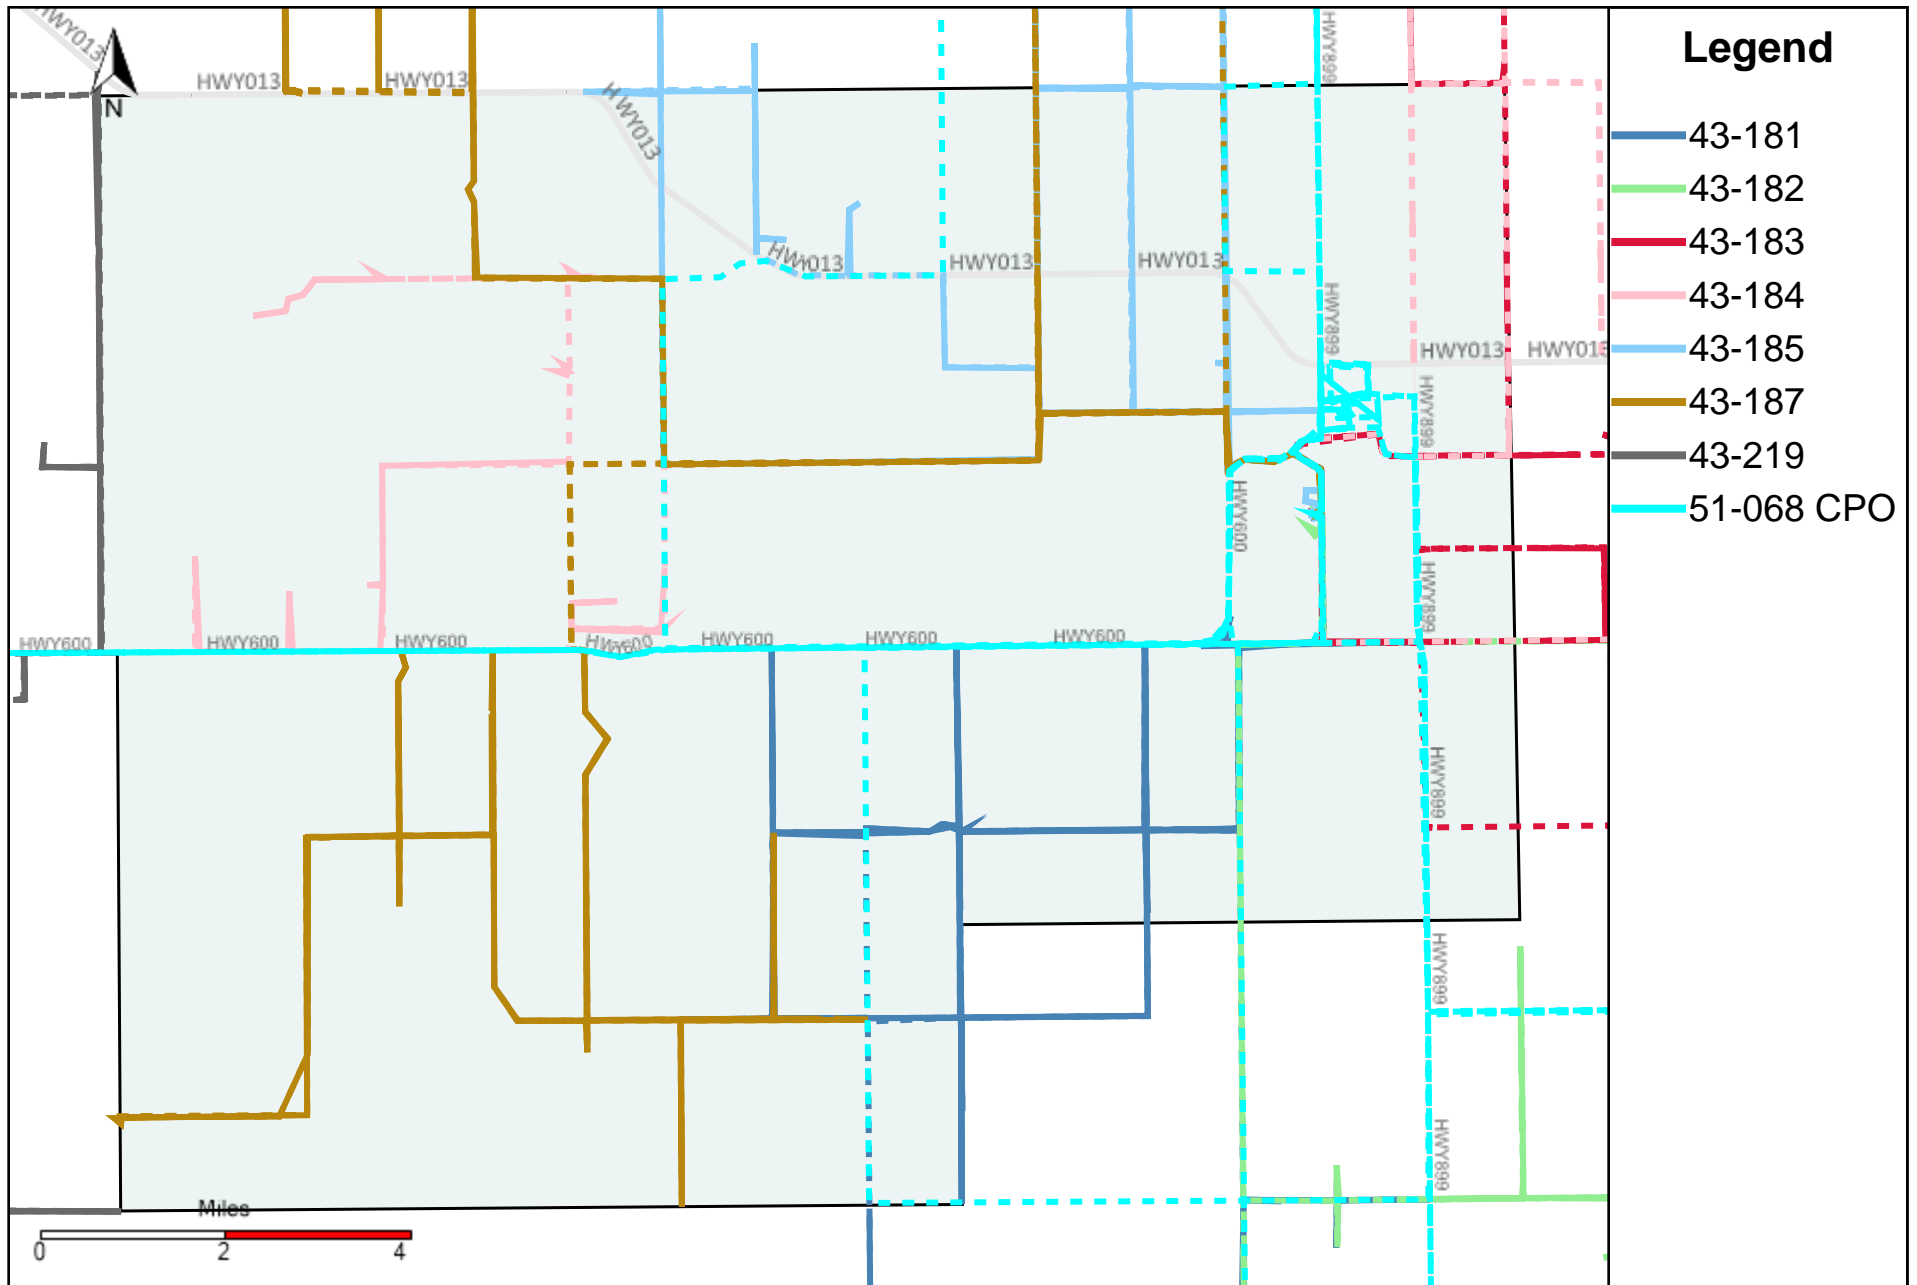

Provost Weekly Grader Report (2025-11-30 ~ 2025-12-06)

Division: 1 Grader Report(2025-11-30 ~ 2025-12-06)

Vehicle Name List	Total Distance(km)	Total Hours
43-181, 43-182, 43-183, 51-068 CPO	2060.82	122 hrs 23 min 49 sec

Division: 2 Grader Report(2025-11-30 ~ 2025-12-06)

Vehicle Name List	Total Distance(km)	Total Hours
43-182, 43-183, 43-184, 51-068 CPO	2024.94	110 hrs 46 min 57 sec

Division: 3 Grader Report(2025-11-30 ~ 2025-12-06)

Vehicle Name List	Total Distance(km)	Total Hours
43-181, 43-182, 43-183, 43-184, 43-185, 43-187, 43-219, 51-068 CPO	3557.53	219 hrs 5 min 0 sec

Division: 4 Grader Report(2025-11-30 ~ 2025-12-06)

Vehicle Name List	Total Distance(km)	Total Hours
43-183, 43-184, 43-185, 43-187, 43-217, 43-218, 43-219, 51-068 CPO	3307.37	192 hrs 43 min 10 sec

Division: 6 Grader Report(2025-11-30 ~ 2025-12-06)

Vehicle Name List	Total Distance(km)	Total Hours
43-215, 43-216, 43-217, 43-218, 43-219, 43-220, 43-221, 51-068 CPO	2542.17	151 hrs 55 min 15 sec

Division: 7 Grader Report(2025-11-30 ~ 2025-12-06)