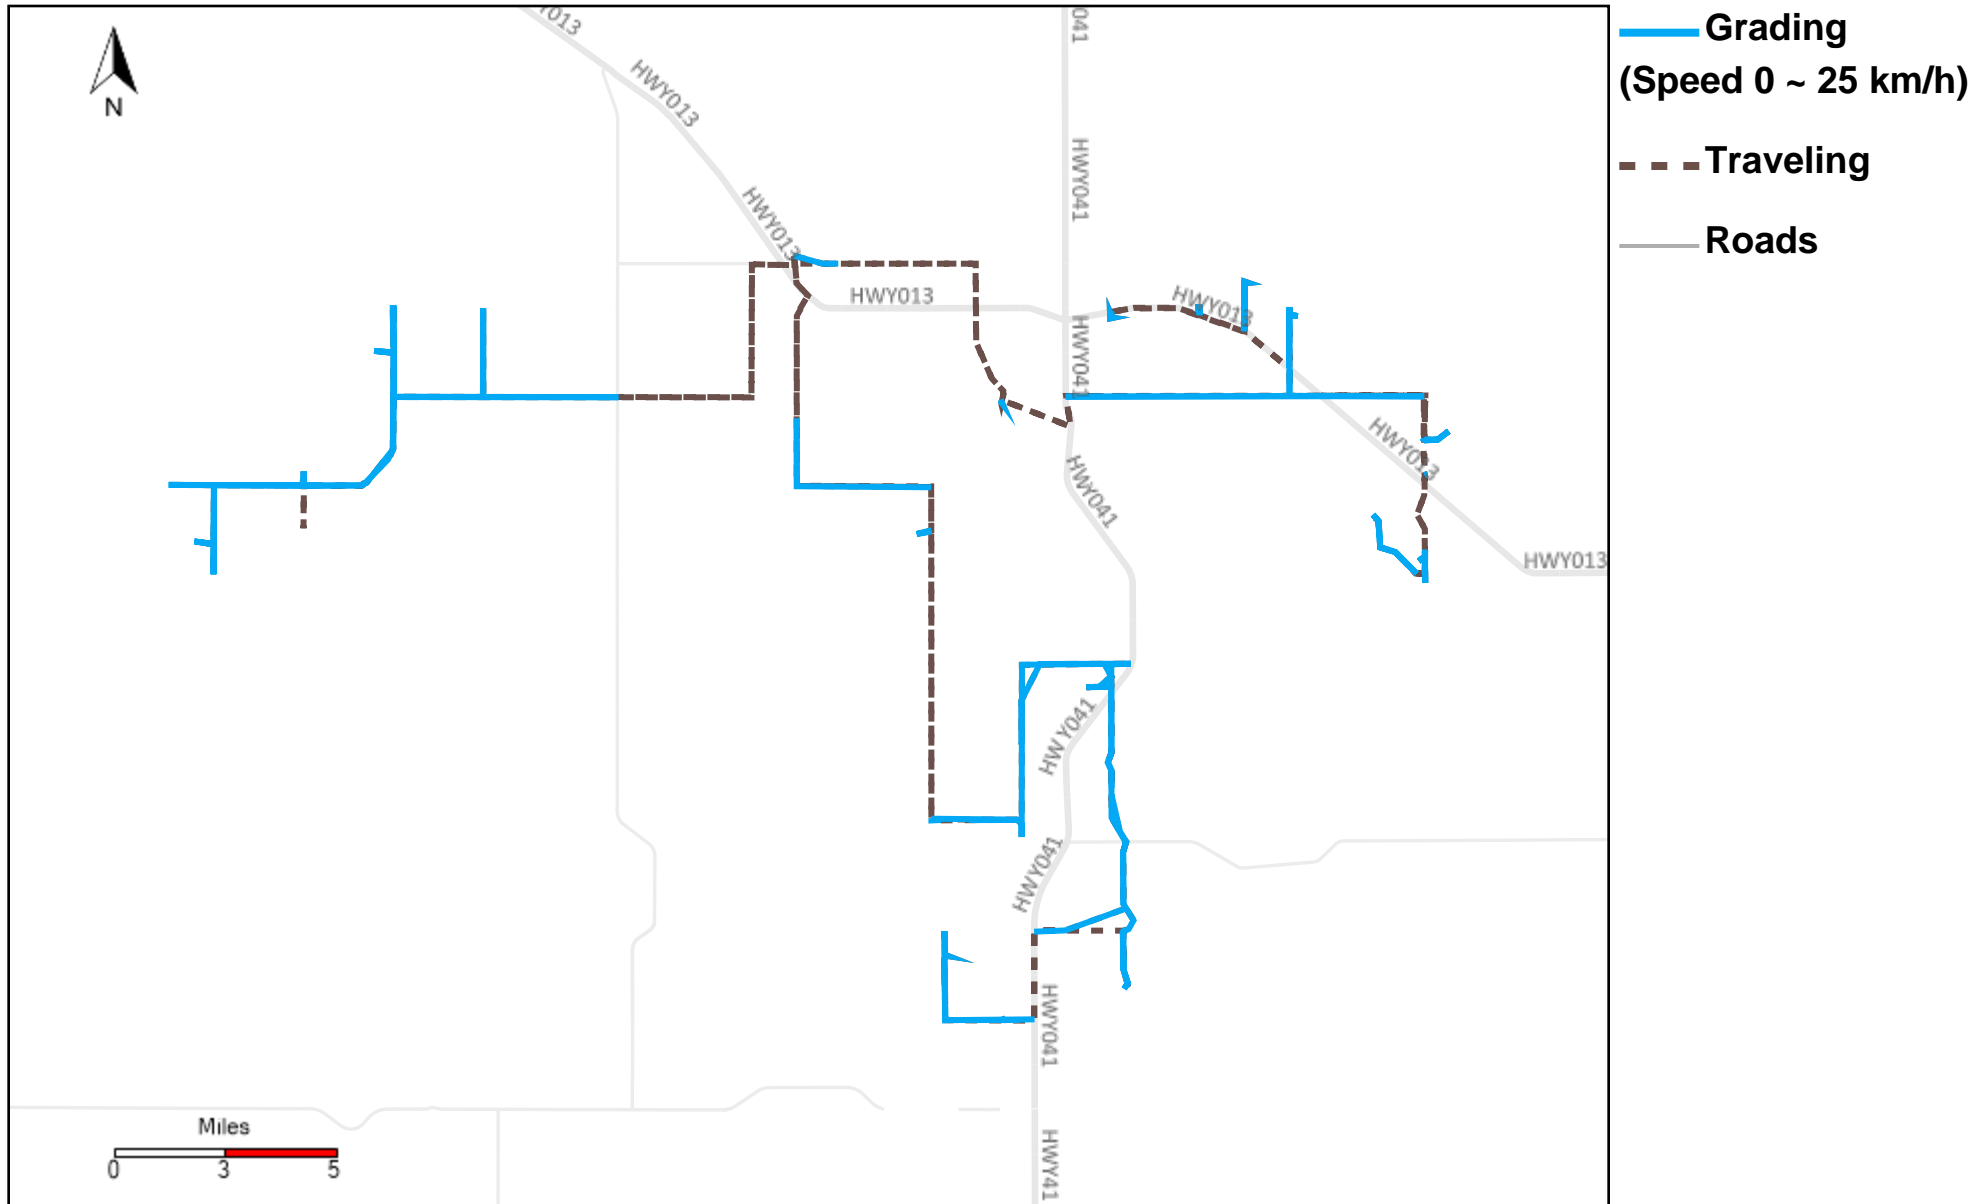

43-219_2025-12-07 ~ 2025-12-13 Tracking

Total Distance(km)	Total Hours	Work Distance(km)	Work Hours
352.65	24 hrs 57 min 24 sec	204.54	16 hrs 32 min 40 sec