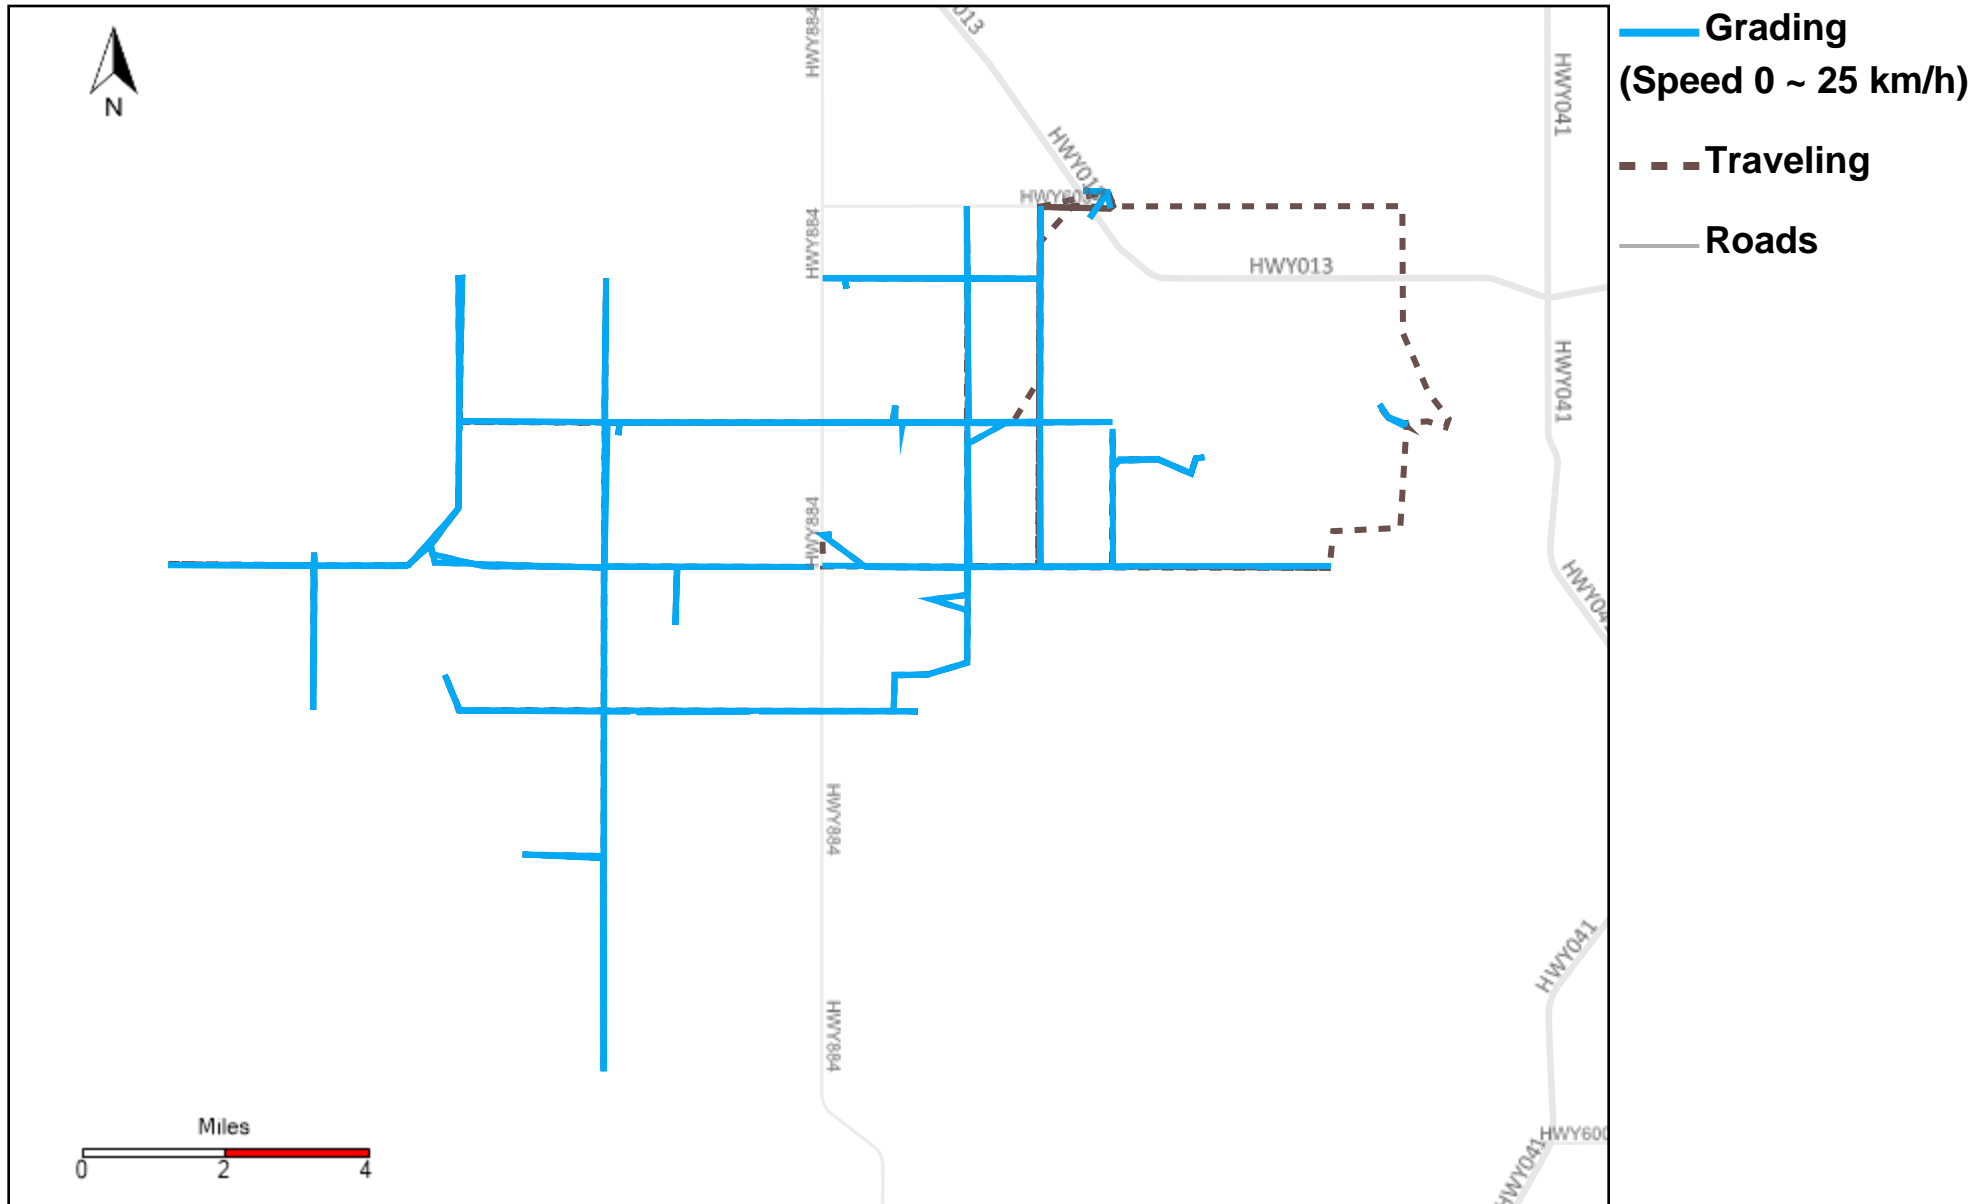

43-215_2025-12-07 ~ 2025-12-13 Tracking

Total Distance(km)	Total Hours	Work Distance(km)	Work Hours
383.6	72 hrs 55 min 6 sec	256.79	42 hrs 32 min 7 sec