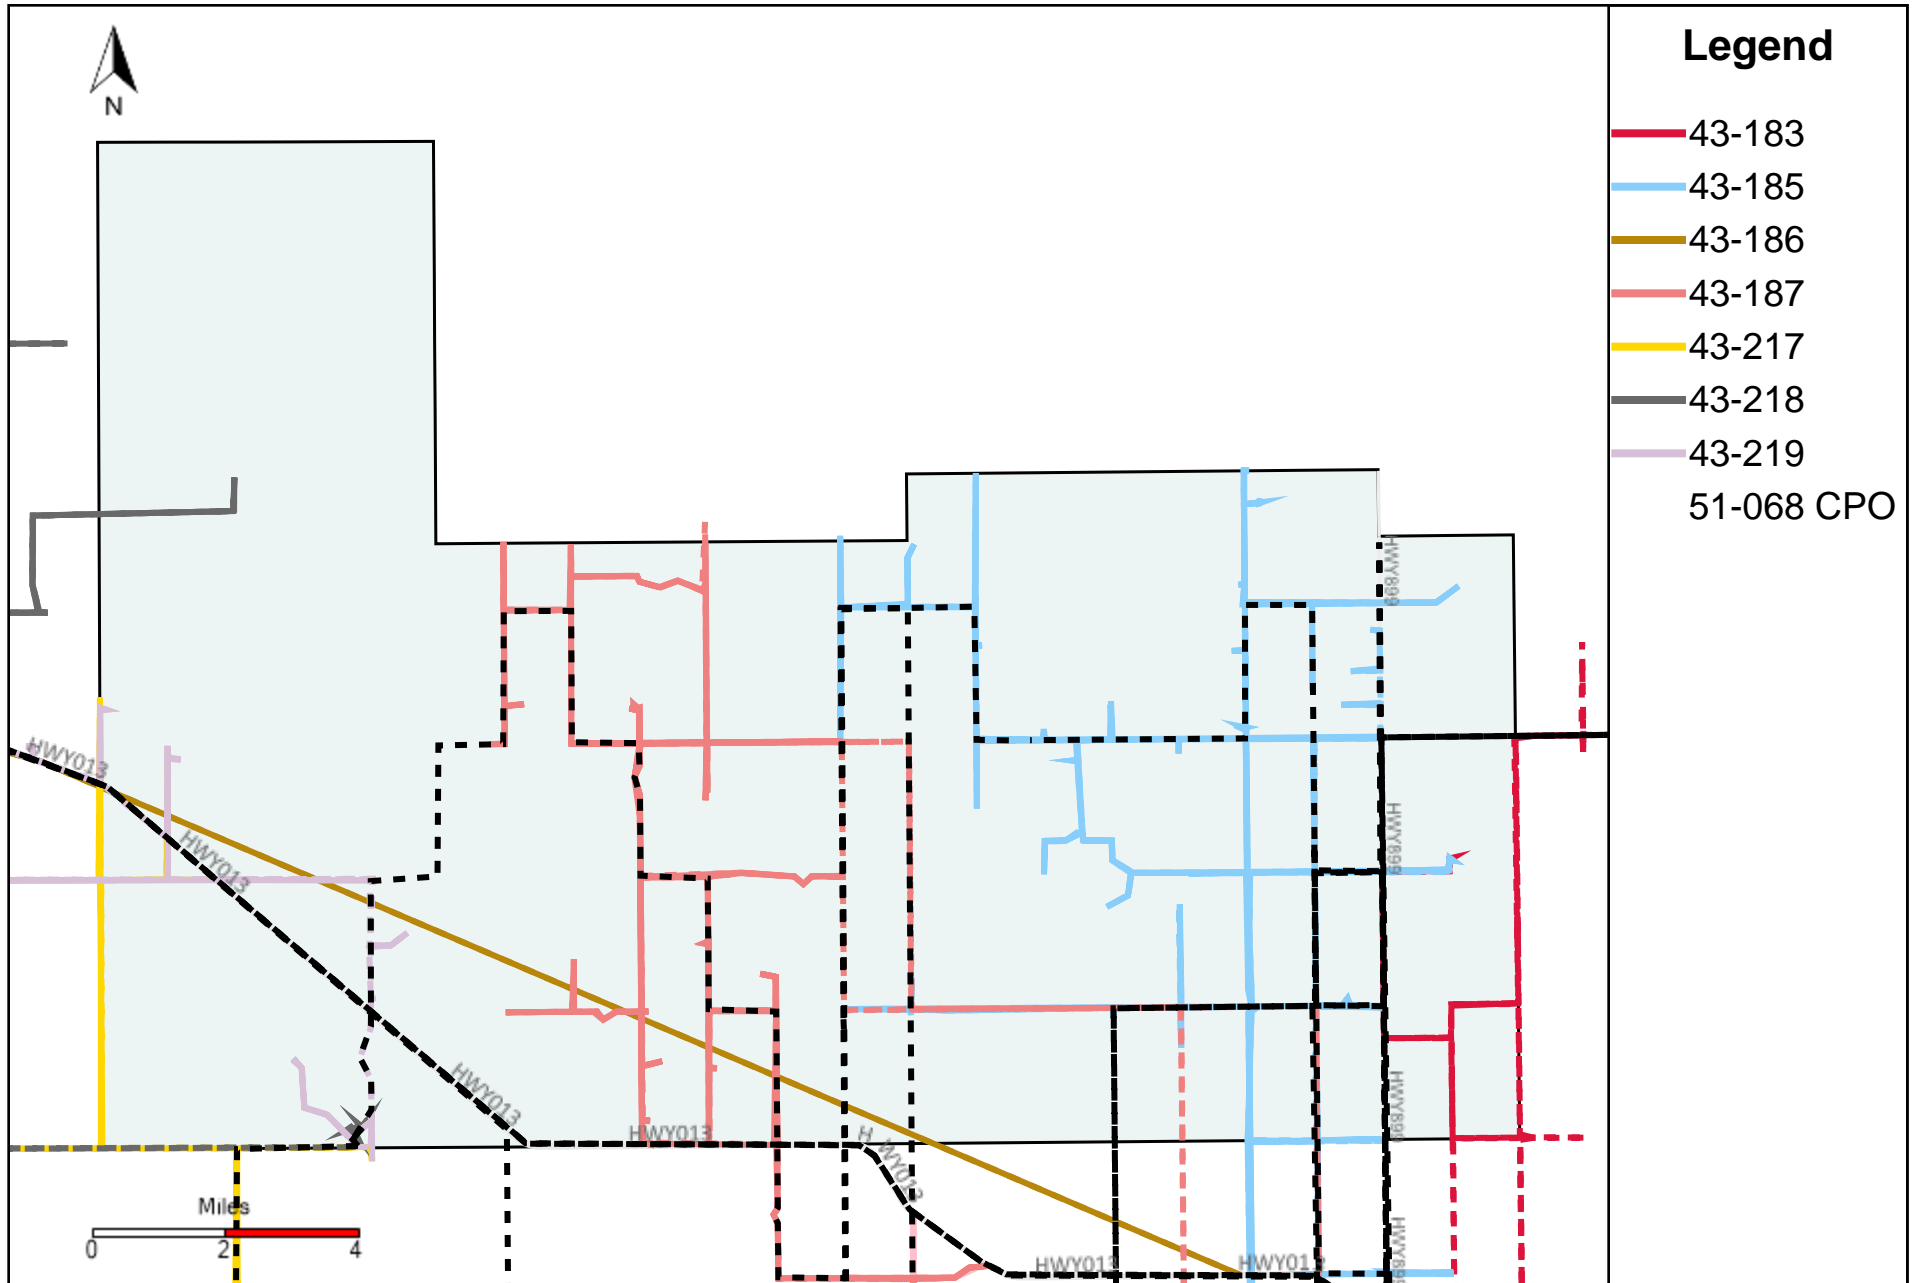

Division: 2 Grader Report(2025-12-07 ~ 2025-12-13)

Vehicle Name List	Total Distance(km)	Total Hours
43-182, 43-183, 51-068 CPO	2995.75	120 hrs 38 min 43 sec

Division: 3 Grader Report(2025-12-07 ~ 2025-12-13)

Vehicle Name List	Total Distance(km)	Total Hours
43-181, 43-182, 43-183, 43-184, 43-185, 43-186, 43-187, 51-068 CPO	4547.13	212 hrs 25 min 17 sec

Division: 4 Grader Report(2025-12-07 ~ 2025-12-13)

Vehicle Name List	Total Distance(km)	Total Hours
43-183, 43-185, 43-186, 43-187, 43-217, 43-218, 43-219, 51-068 CPO	5091.43	242 hrs 12 min 22 sec

Division: 5 Grader Report(2025-12-07 ~ 2025-12-13)

Vehicle Name List	Total Distance(km)	Total Hours
43-184, 43-215, 43-216, 43-217, 43-218, 43-219, 51-068 CPO	4557.24	275 hrs 55 min 11 sec

Division: 6 Grader Report(2025-12-07 ~ 2025-12-13)

Vehicle Name List	Total Distance(km)	Total Hours
43-186, 43-215, 43-216, 43-217, 43-218, 43-219, 43-220, 43-221, 51-068 CPO	6076.58	342 hrs 2 min 5 sec

Division: 7 Grader Report(2025-12-07 ~ 2025-12-13)