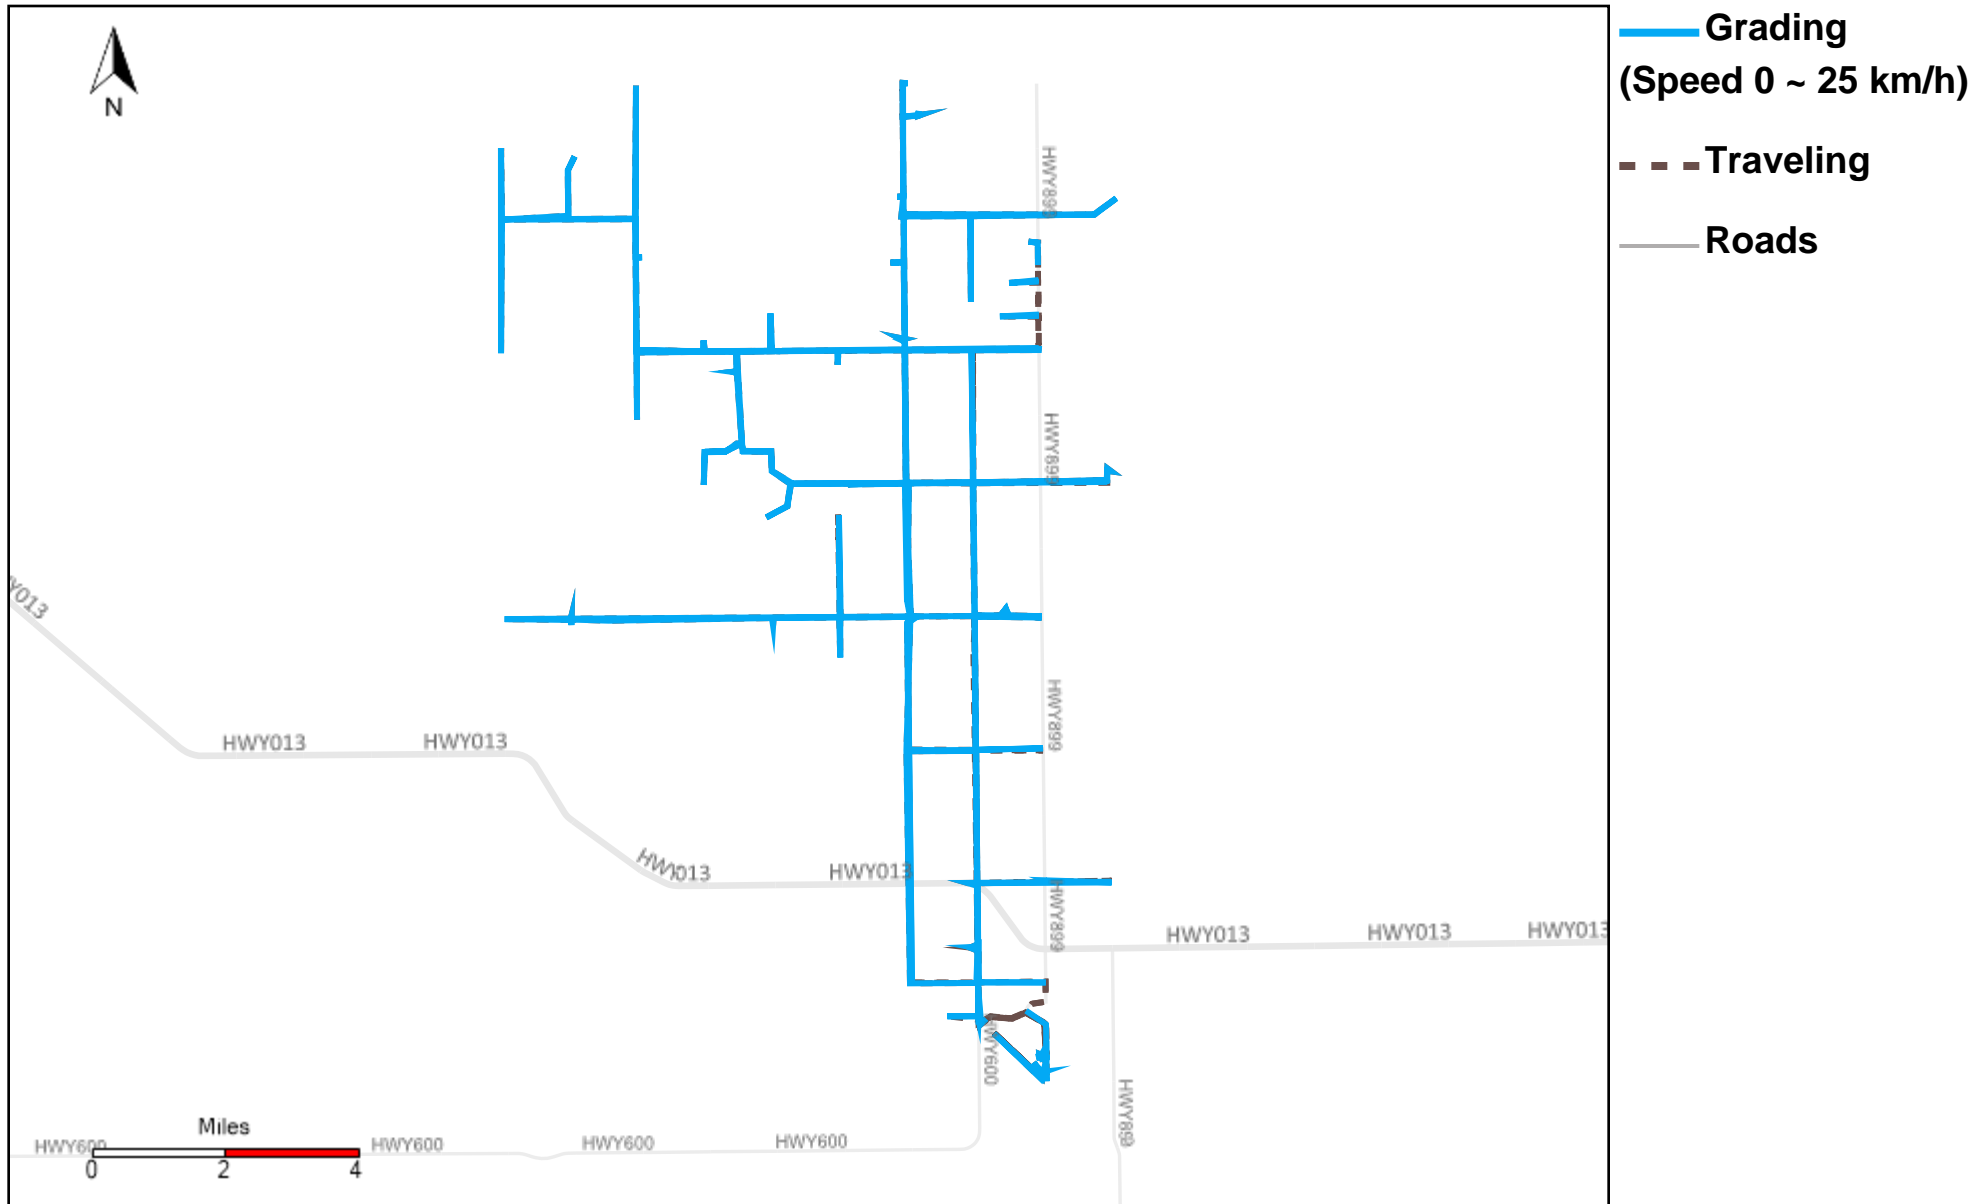

43-185_2025-12-07 ~ 2025-12-13 Tracking

Total Distance(km)	Total Hours	Work Distance(km)	Work Hours
397.09	31 hrs 37 min 12 sec	351.63	30 hrs 32 min 37 sec