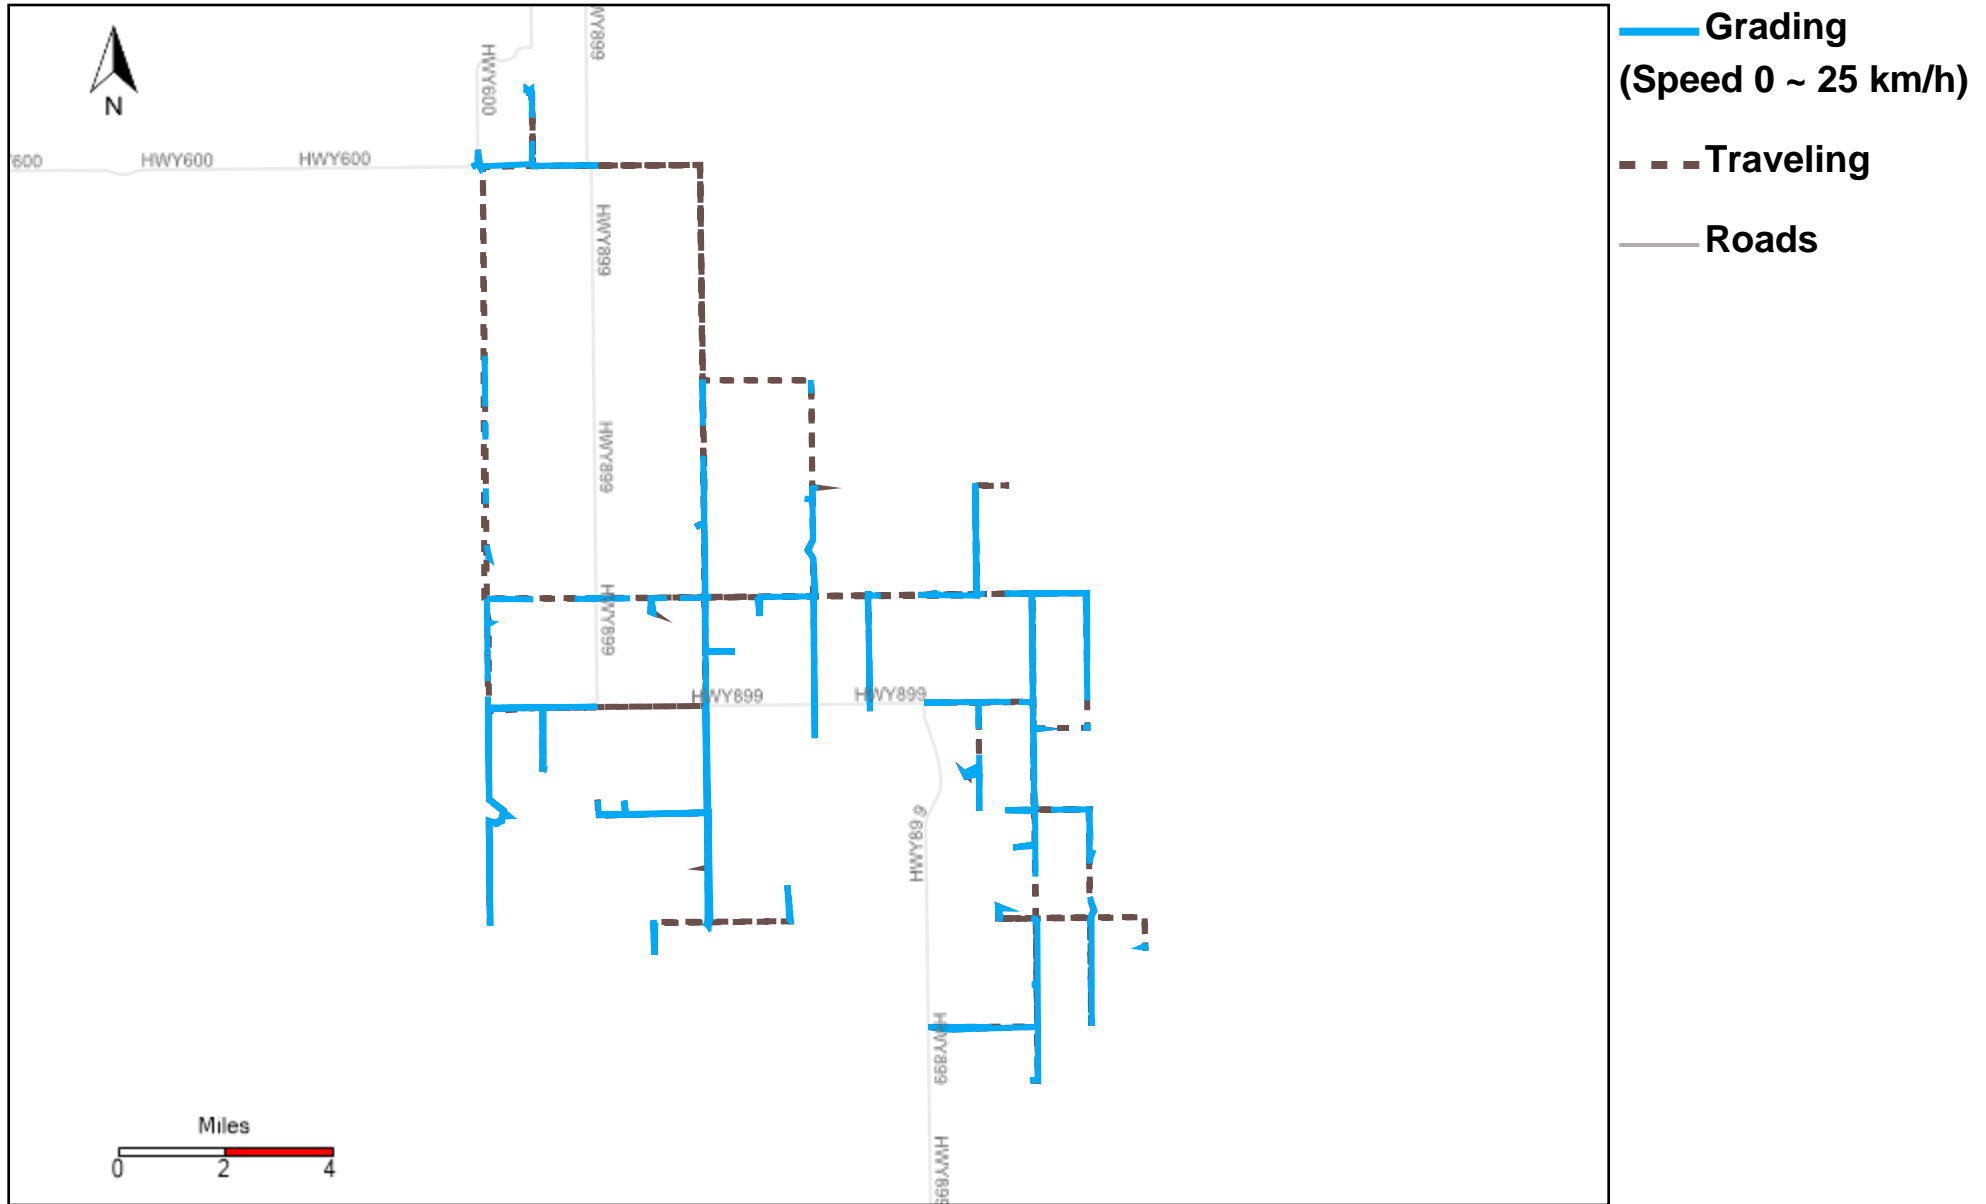

Vehicle Name List	Total Distance(km)	Total Hours
43-186, 43-215, 43-219, 43-220, 43-221, 51-068 CPO	4275.77	235 hrs 21 min 40 sec

Provost Weekly Grader Report

From 12/7/2025 To 12/13/2025

12/13/2025

Vehicle	Total Distance(km)	Total Hours	Work Distance(km)	Work Hours
43-181	269.27	23 hrs 34 min 50 sec	231.31	21 hrs 38 min 4 sec
43-182	545.56	31 hrs 6 min 47 sec	279.53	21 hrs 2 min 41 sec
43-183	608.36	30 hrs 12 min 28 sec	175.48	14 hrs 53 min 51 sec
43-184	178.35	12 hrs 2 min 48 sec	117.37	9 hrs 59 min 42 sec
43-185	397.09	31 hrs 37 min 12 sec	351.63	30 hrs 32 min 37 sec
43-186	314.94	1 hrs 13 min 3 sec	314.92	4 hrs 37 min 6 sec
43-187	391.74	23 hrs 18 min 41 sec	250.95	19 hrs 43 min 57 sec
43-215	383.6	72 hrs 55 min 6 sec	256.79	42 hrs 32 min 7 sec
43-216	615.99	35 hrs 6 min 19 sec	354.37	24 hrs 22 min 55 sec
43-217	583.32	31 hrs 3 min 3 sec	230.55	19 hrs 50 min 23 sec
43-218	601.5	40 hrs 31 min 3 sec	341.72	31 hrs 35 min 10 sec
43-219	352.65	24 hrs 57 min 24 sec	204.54	16 hrs 32 min 40 sec
43-220	591.71	35 hrs 59 min 30 sec	256.6	21 hrs 40 min 49 sec
43-221	791.05	40 hrs 57 min 9 sec	292.23	23 hrs 3 min 22 sec
51-068 CPO	1841.82	59 hrs 19 min 28 sec	8.13	1 hrs 37 min 24 sec
Total:	8466.96	493 hrs 54 min 52 sec	3666.12	303 hrs 42 min 49 sec

43-182_2025-12-07 ~ 2025-12-13 Tracking

Total Distance(km)	Total Hours	Work Distance(km)	Work Hours
545.56	31 hrs 6 min 47 sec	279.53	21 hrs 2 min 41 sec

43-183_2025-12-07 ~ 2025-12-13 Tracking

Total Distance(km)	Total Hours	Work Distance(km)	Work Hours
608.36	30 hrs 12 min 28 sec	175.48	14 hrs 53 min 51 sec

43-184_2025-12-07 ~ 2025-12-13 Tracking

Total Distance(km)	Total Hours	Work Distance(km)	Work Hours
178.35	12 hrs 2 min 48 sec	117.37	9 hrs 59 min 42 sec

43-185_2025-12-07 ~ 2025-12-13 Tracking

Total Distance(km)	Total Hours	Work Distance(km)	Work Hours
397.09	31 hrs 37 min 12 sec	351.63	30 hrs 32 min 37 sec