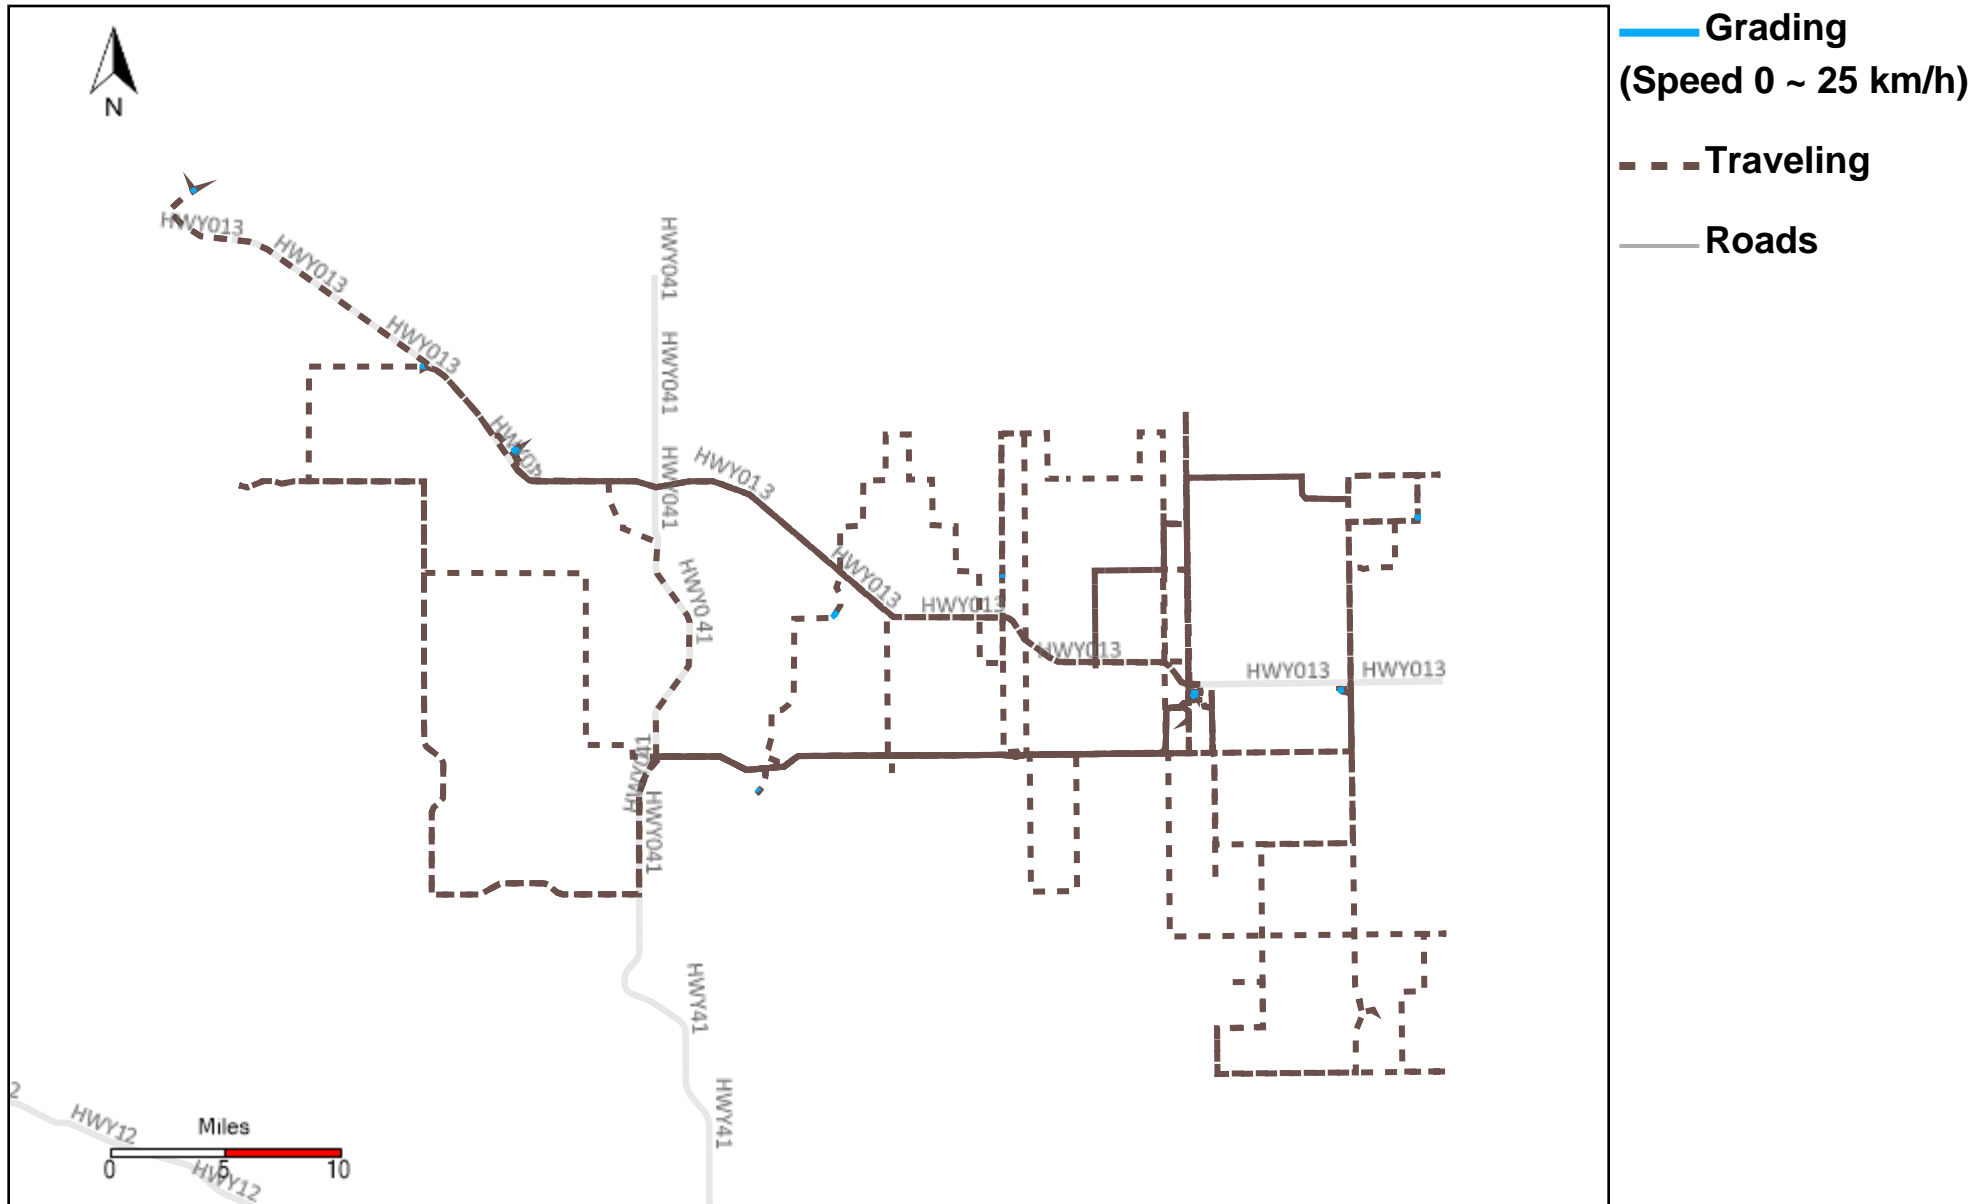

43-219_2025-12-07 ~ 2025-12-13 Tracking

Total Distance(km)	Total Hours	Work Distance(km)	Work Hours
352.65	24 hrs 57 min 24 sec	204.54	16 hrs 32 min 40 sec

43-221_2025-12-07 ~ 2025-12-13 Tracking

Total Distance(km)	Total Hours	Work Distance(km)	Work Hours
791.05	40 hrs 57 min 9 sec	292.23	23 hrs 3 min 22 sec

51-068 CPO_2025-12-07 ~ 2025-12-13 Tracking

Total Distance(km)	Total Hours	Work Distance(km)	Work Hours
1841.82	59 hrs 19 min 28 sec	8.13	1 hrs 37 min 24 sec