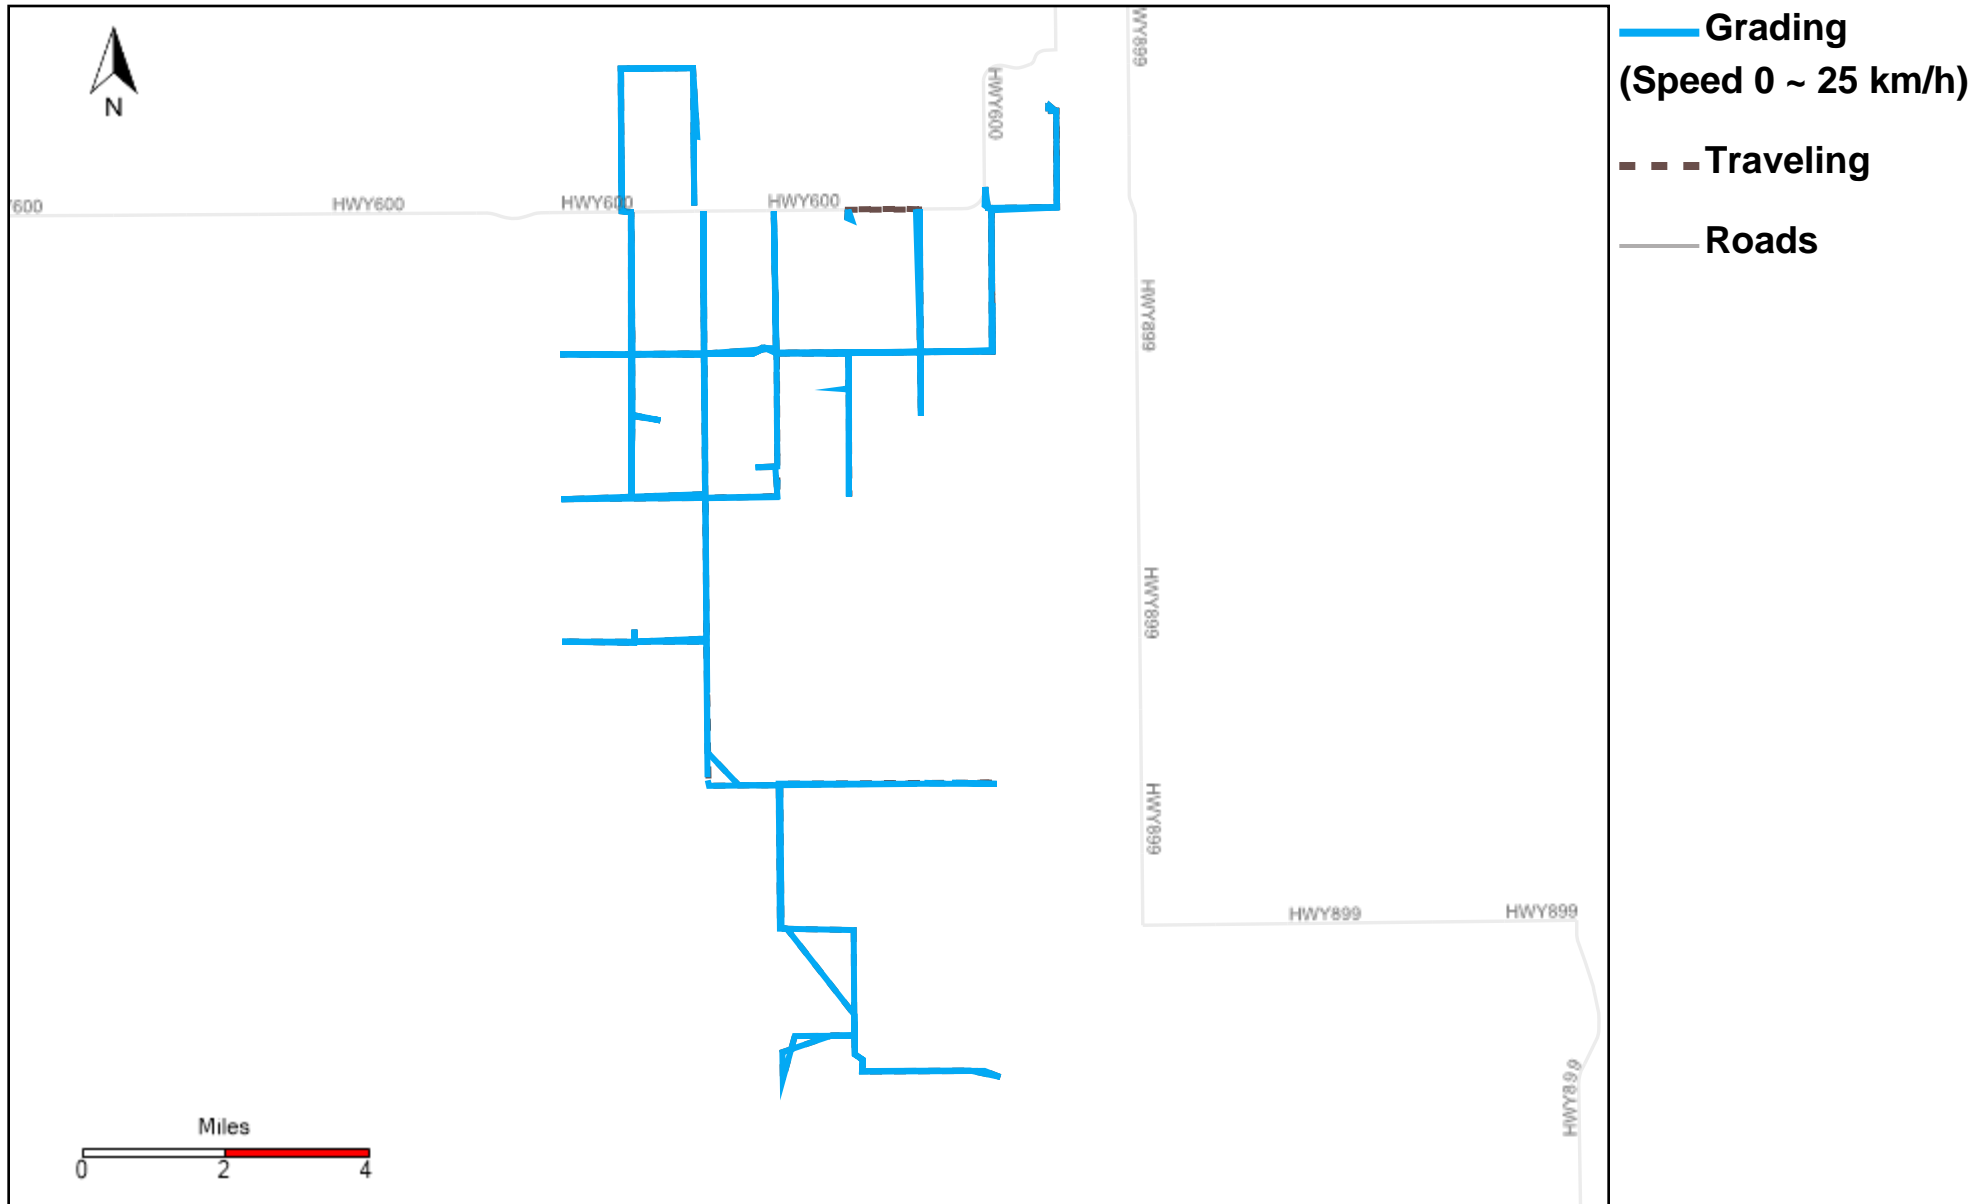

43-181_2025-12-07 ~ 2025-12-13 Tracking

Total Distance(km)	Total Hours	Work Distance(km)	Work Hours
269.27	23 hrs 34 min 50 sec	231.31	21 hrs 38 min 4 sec