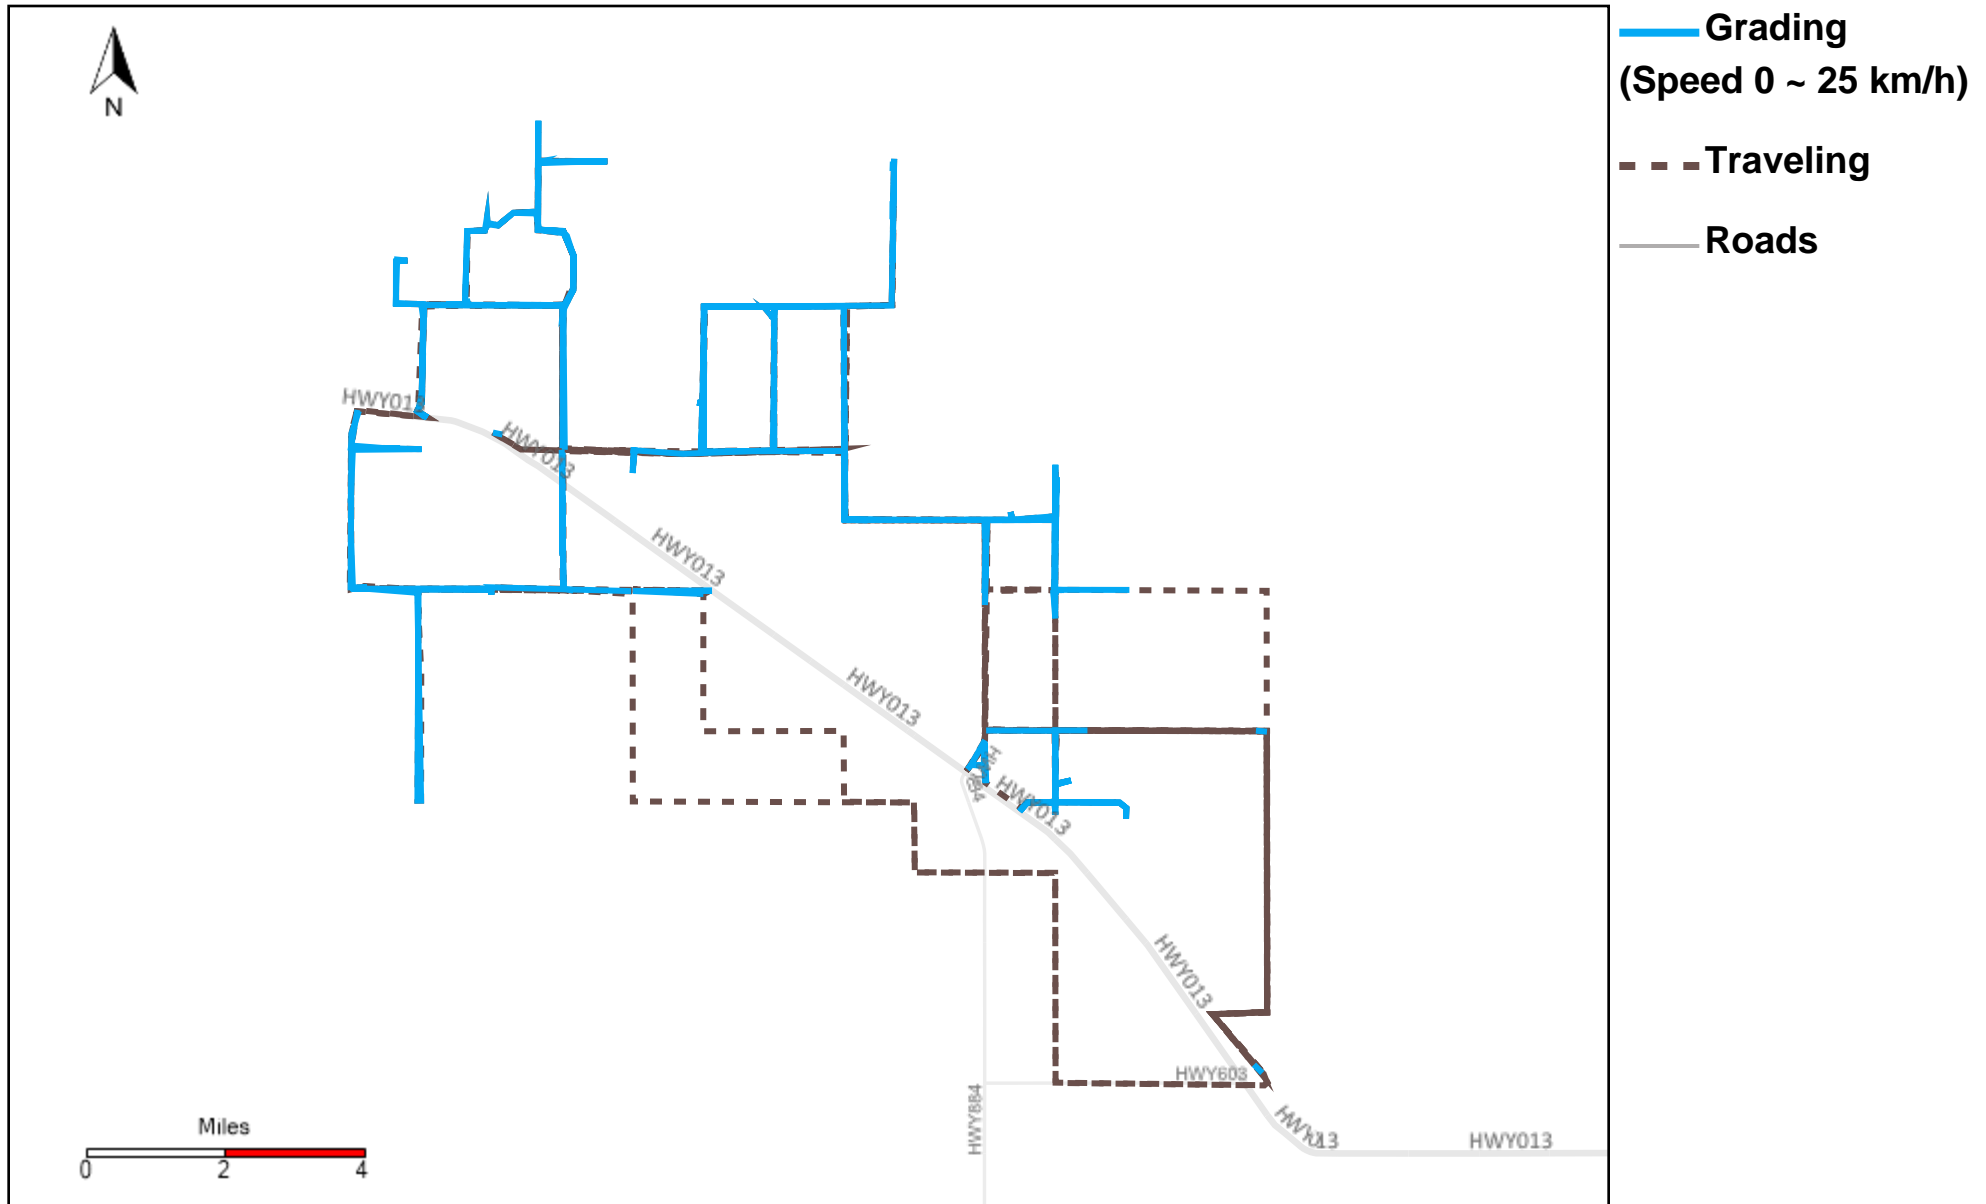

43-216_2025-12-07 ~ 2025-12-13 Tracking

Total Distance(km)	Total Hours	Work Distance(km)	Work Hours
615.99	35 hrs 6 min 19 sec	354.37	24 hrs 22 min 55 sec

43-217_2025-12-07 ~ 2025-12-13 Tracking

Total Distance(km)	Total Hours	Work Distance(km)	Work Hours
583.32	31 hrs 3 min 3 sec	230.55	19 hrs 50 min 23 sec

43-219_2025-12-07 ~ 2025-12-13 Tracking

Total Distance(km)	Total Hours	Work Distance(km)	Work Hours
352.65	24 hrs 57 min 24 sec	204.54	16 hrs 32 min 40 sec

43-221_2025-12-07 ~ 2025-12-13 Tracking

Total Distance(km)	Total Hours	Work Distance(km)	Work Hours
791.05	40 hrs 57 min 9 sec	292.23	23 hrs 3 min 22 sec

51-068 CPO_2025-12-07 ~ 2025-12-13 Tracking

Total Distance(km)	Total Hours	Work Distance(km)	Work Hours
1841.82	59 hrs 19 min 28 sec	8.13	1 hrs 37 min 24 sec