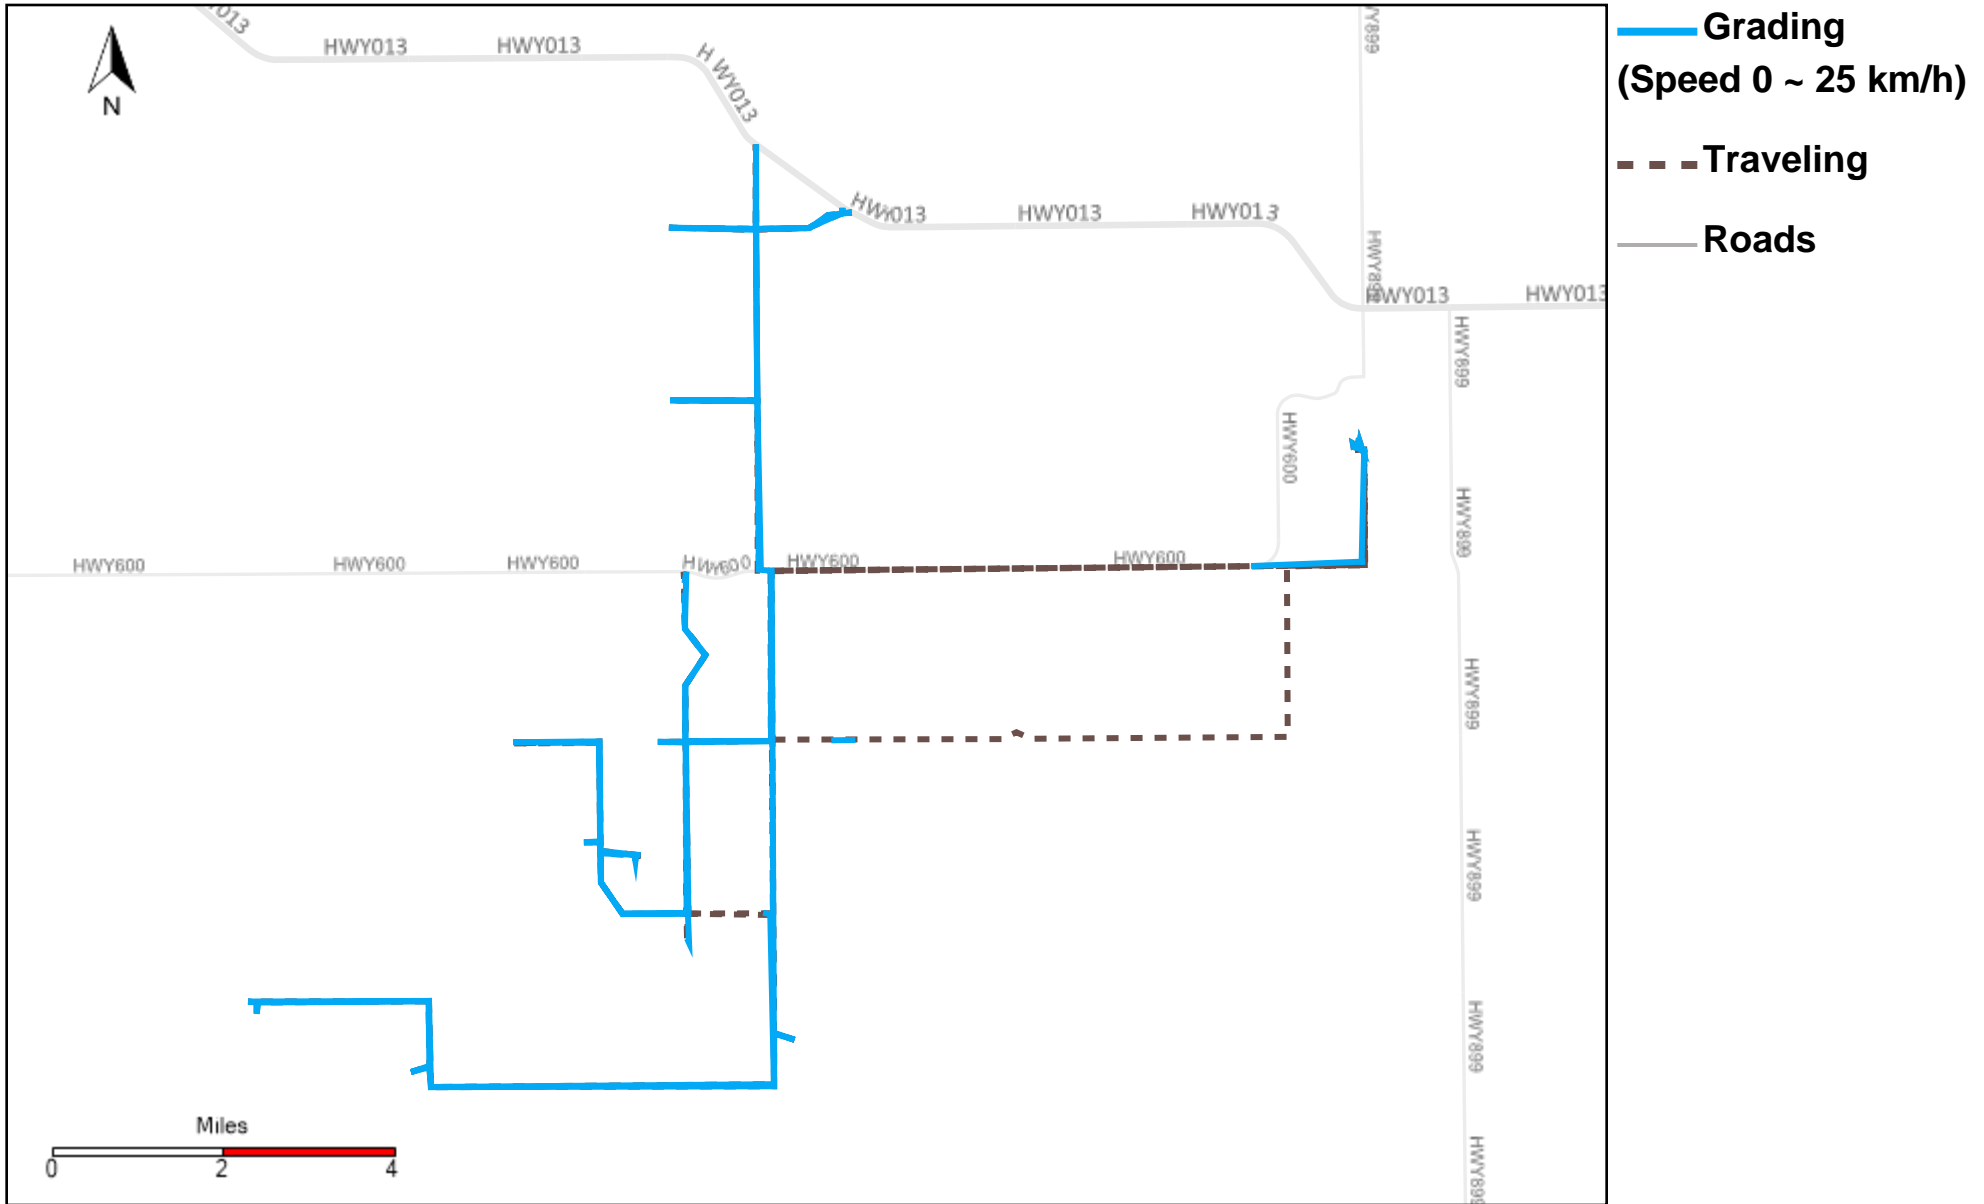

43-184_2025-12-07 ~ 2025-12-13 Tracking

Total Distance(km)	Total Hours	Work Distance(km)	Work Hours
178.35	12 hrs 2 min 48 sec	117.37	9 hrs 59 min 42 sec