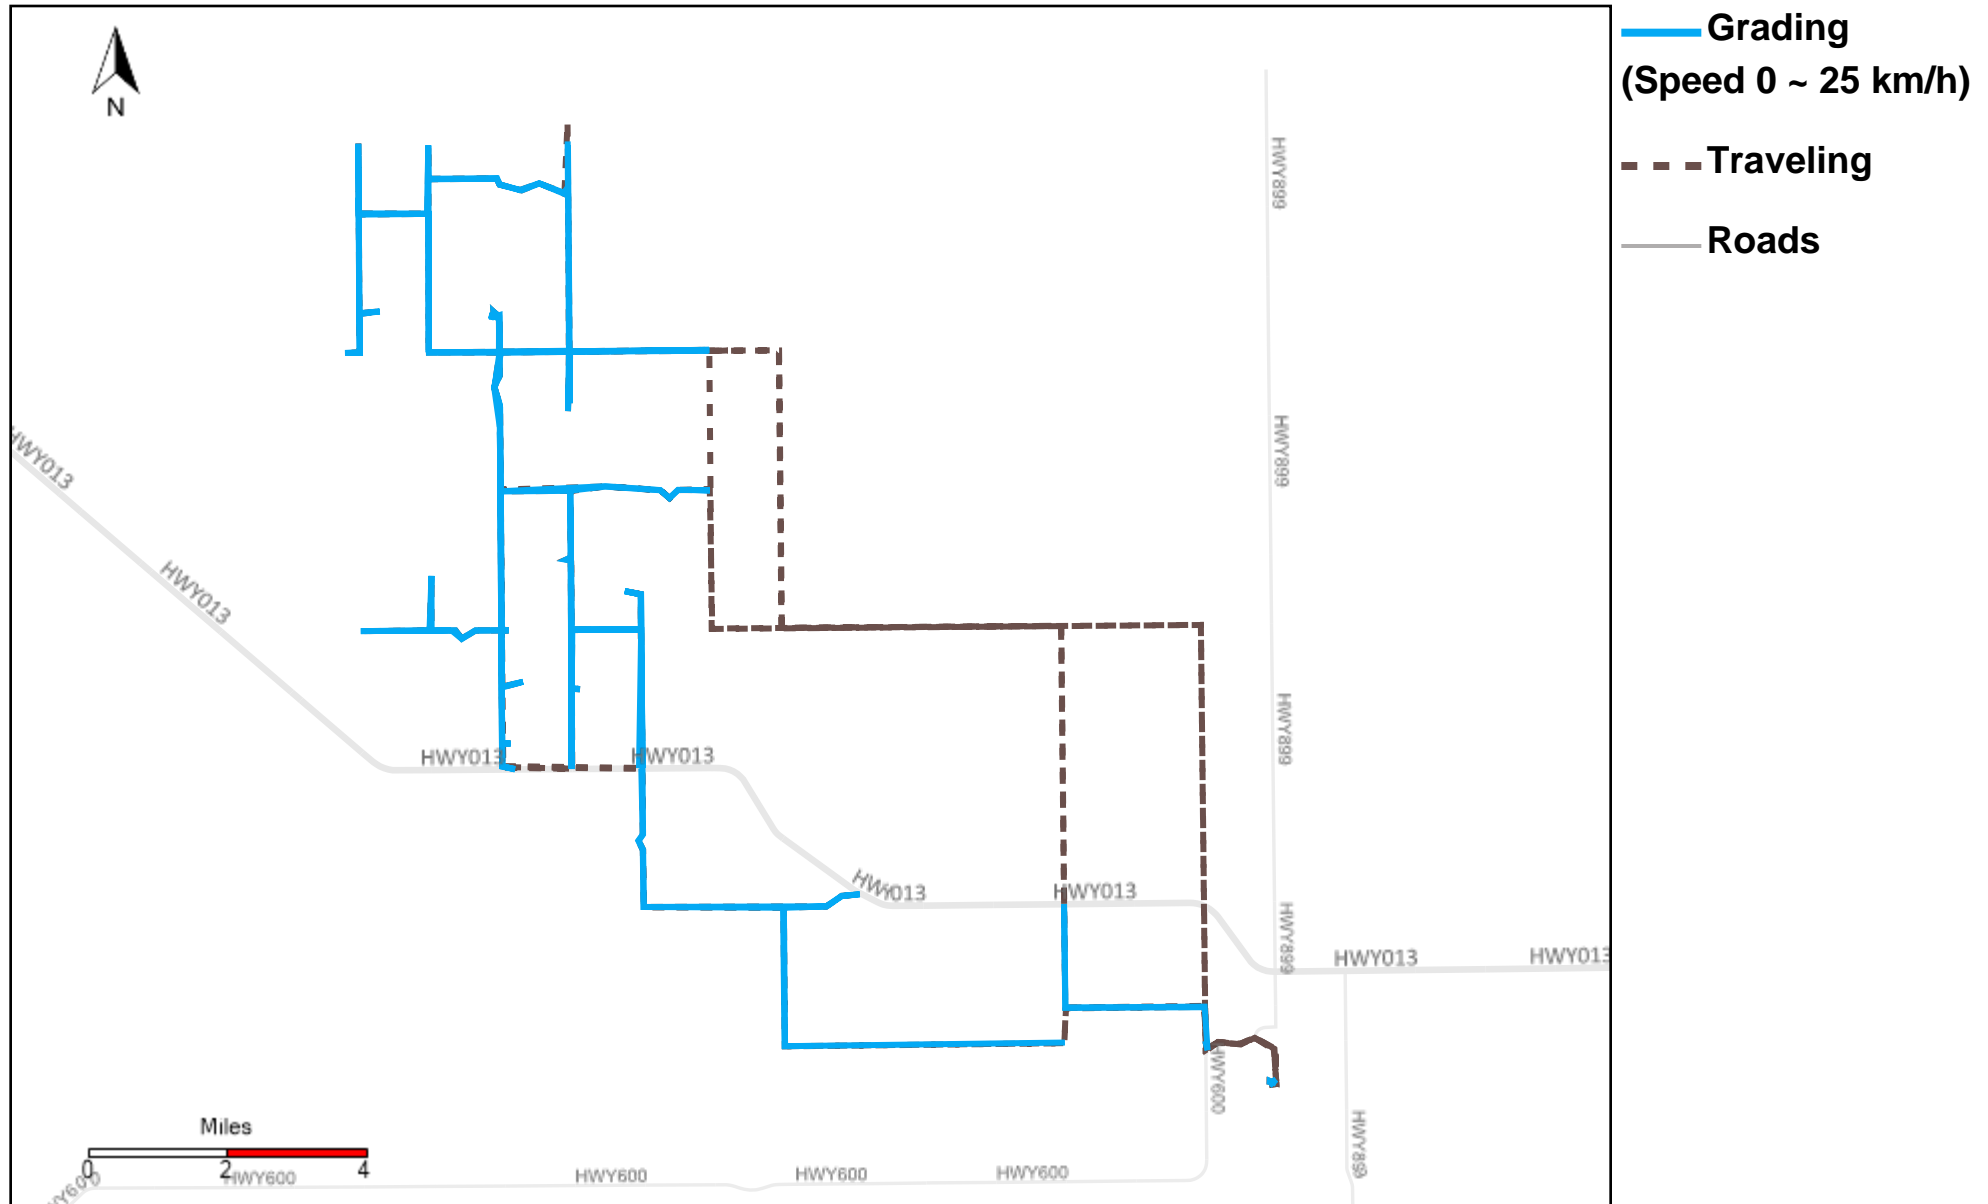

43-187_2025-12-07 ~ 2025-12-13 Tracking

Total Distance(km)	Total Hours	Work Distance(km)	Work Hours
391.74	23 hrs 18 min 41 sec	250.95	19 hrs 43 min 57 sec