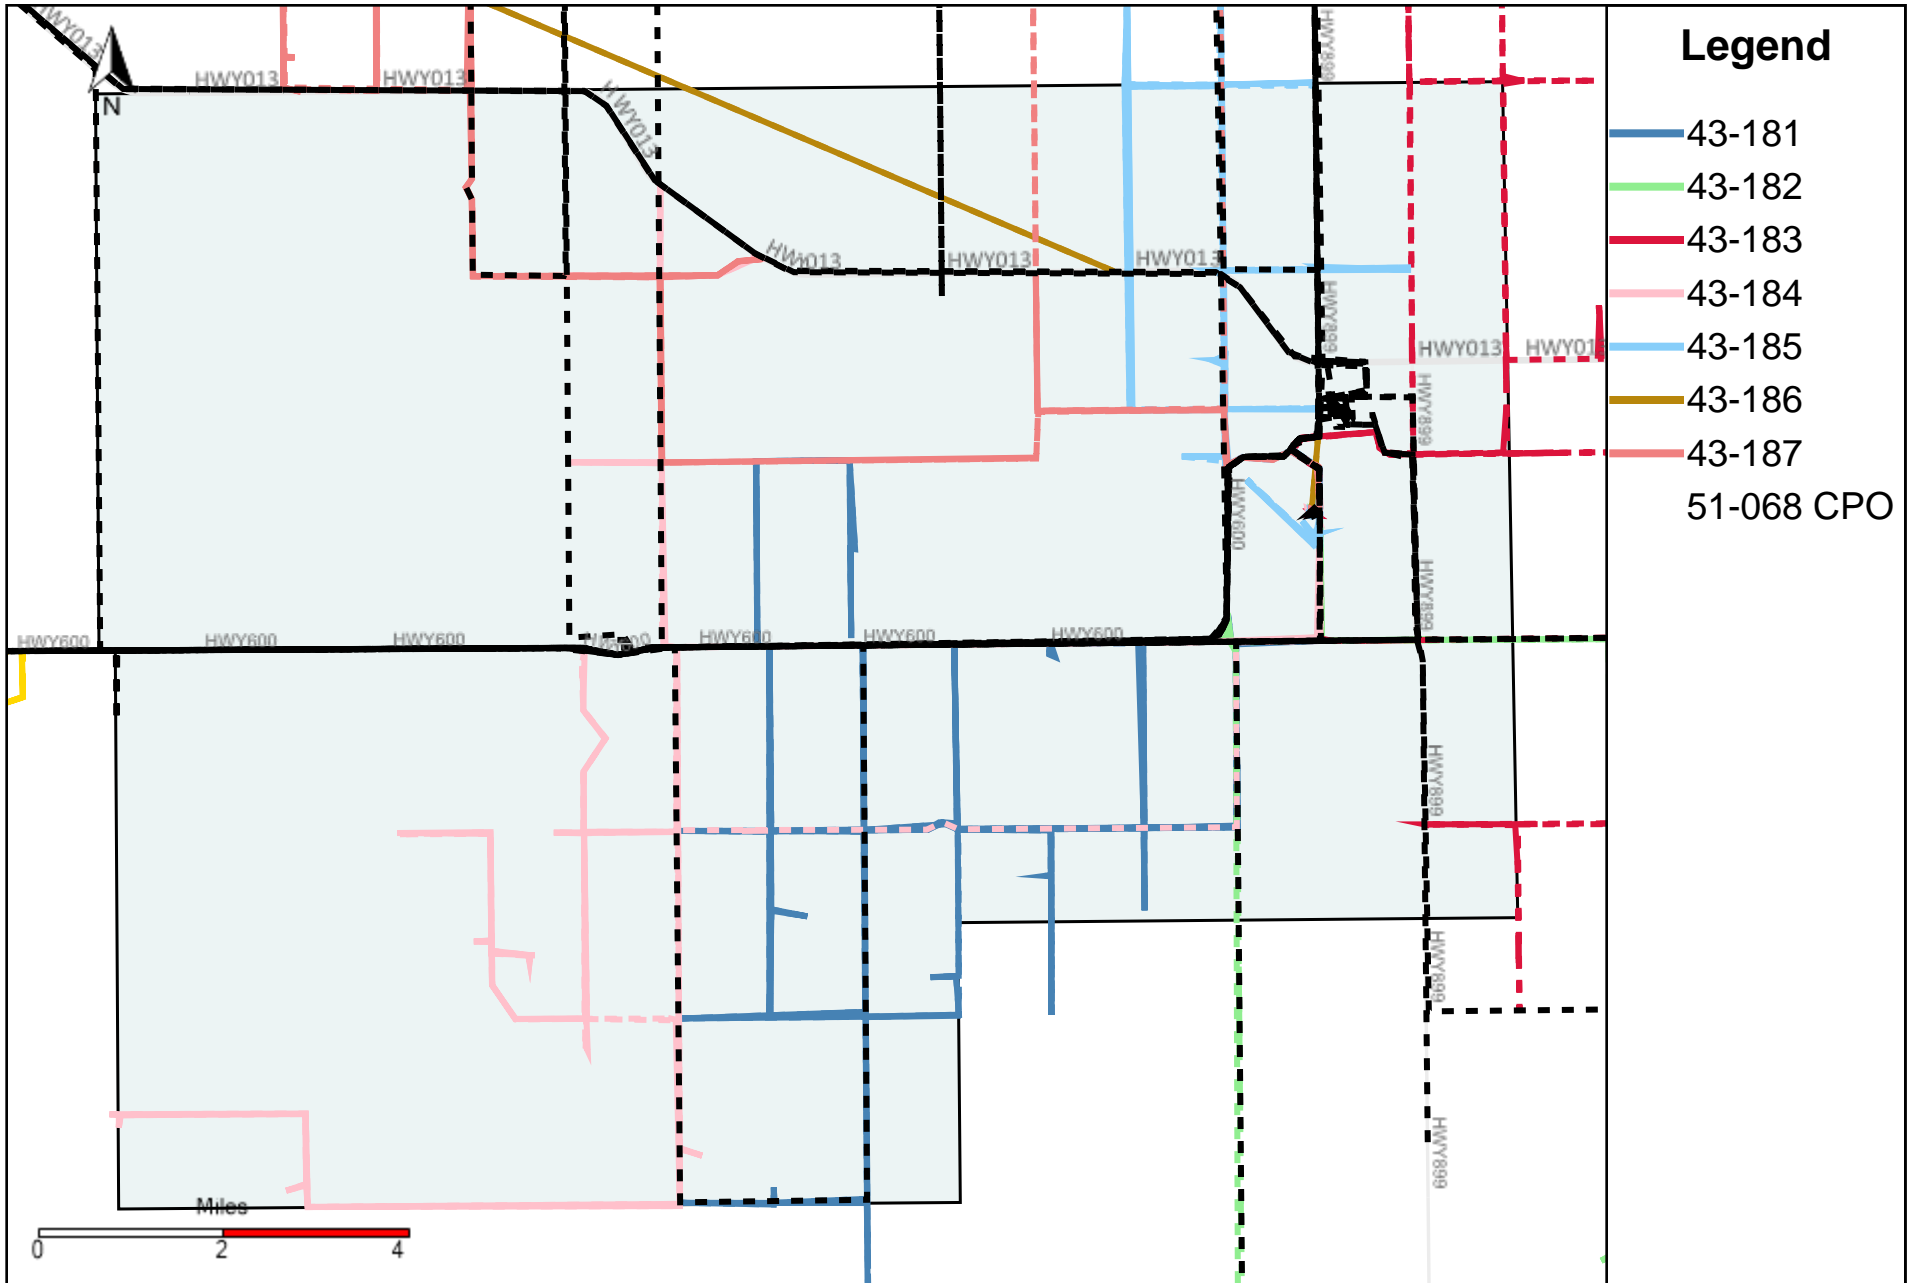

Division: 2 Grader Report(2025-12-07 ~ 2025-12-13)

Vehicle Name List	Total Distance(km)	Total Hours
43-182, 43-183, 51-068 CPO	2995.75	120 hrs 38 min 43 sec

Division: 3 Grader Report(2025-12-07 ~ 2025-12-13)

Vehicle Name List	Total Distance(km)	Total Hours
43-181, 43-182, 43-183, 43-184, 43-185, 43-186, 43-187, 51-068 CPO	4547.13	212 hrs 25 min 17 sec

Division: 4 Grader Report(2025-12-07 ~ 2025-12-13)

Vehicle Name List	Total Distance(km)	Total Hours
43-183, 43-185, 43-186, 43-187, 43-217, 43-218, 43-219, 51-068 CPO	5091.43	242 hrs 12 min 22 sec

Division: 5 Grader Report(2025-12-07 ~ 2025-12-13)

Vehicle Name List	Total Distance(km)	Total Hours
43-184, 43-215, 43-216, 43-217, 43-218, 43-219, 51-068 CPO	4557.24	275 hrs 55 min 11 sec

Division: 6 Grader Report(2025-12-07 ~ 2025-12-13)

Vehicle Name List	Total Distance(km)	Total Hours
43-186, 43-215, 43-216, 43-217, 43-218, 43-219, 43-220, 43-221, 51-068 CPO	6076.58	342 hrs 2 min 5 sec

Division: 7 Grader Report(2025-12-07 ~ 2025-12-13)