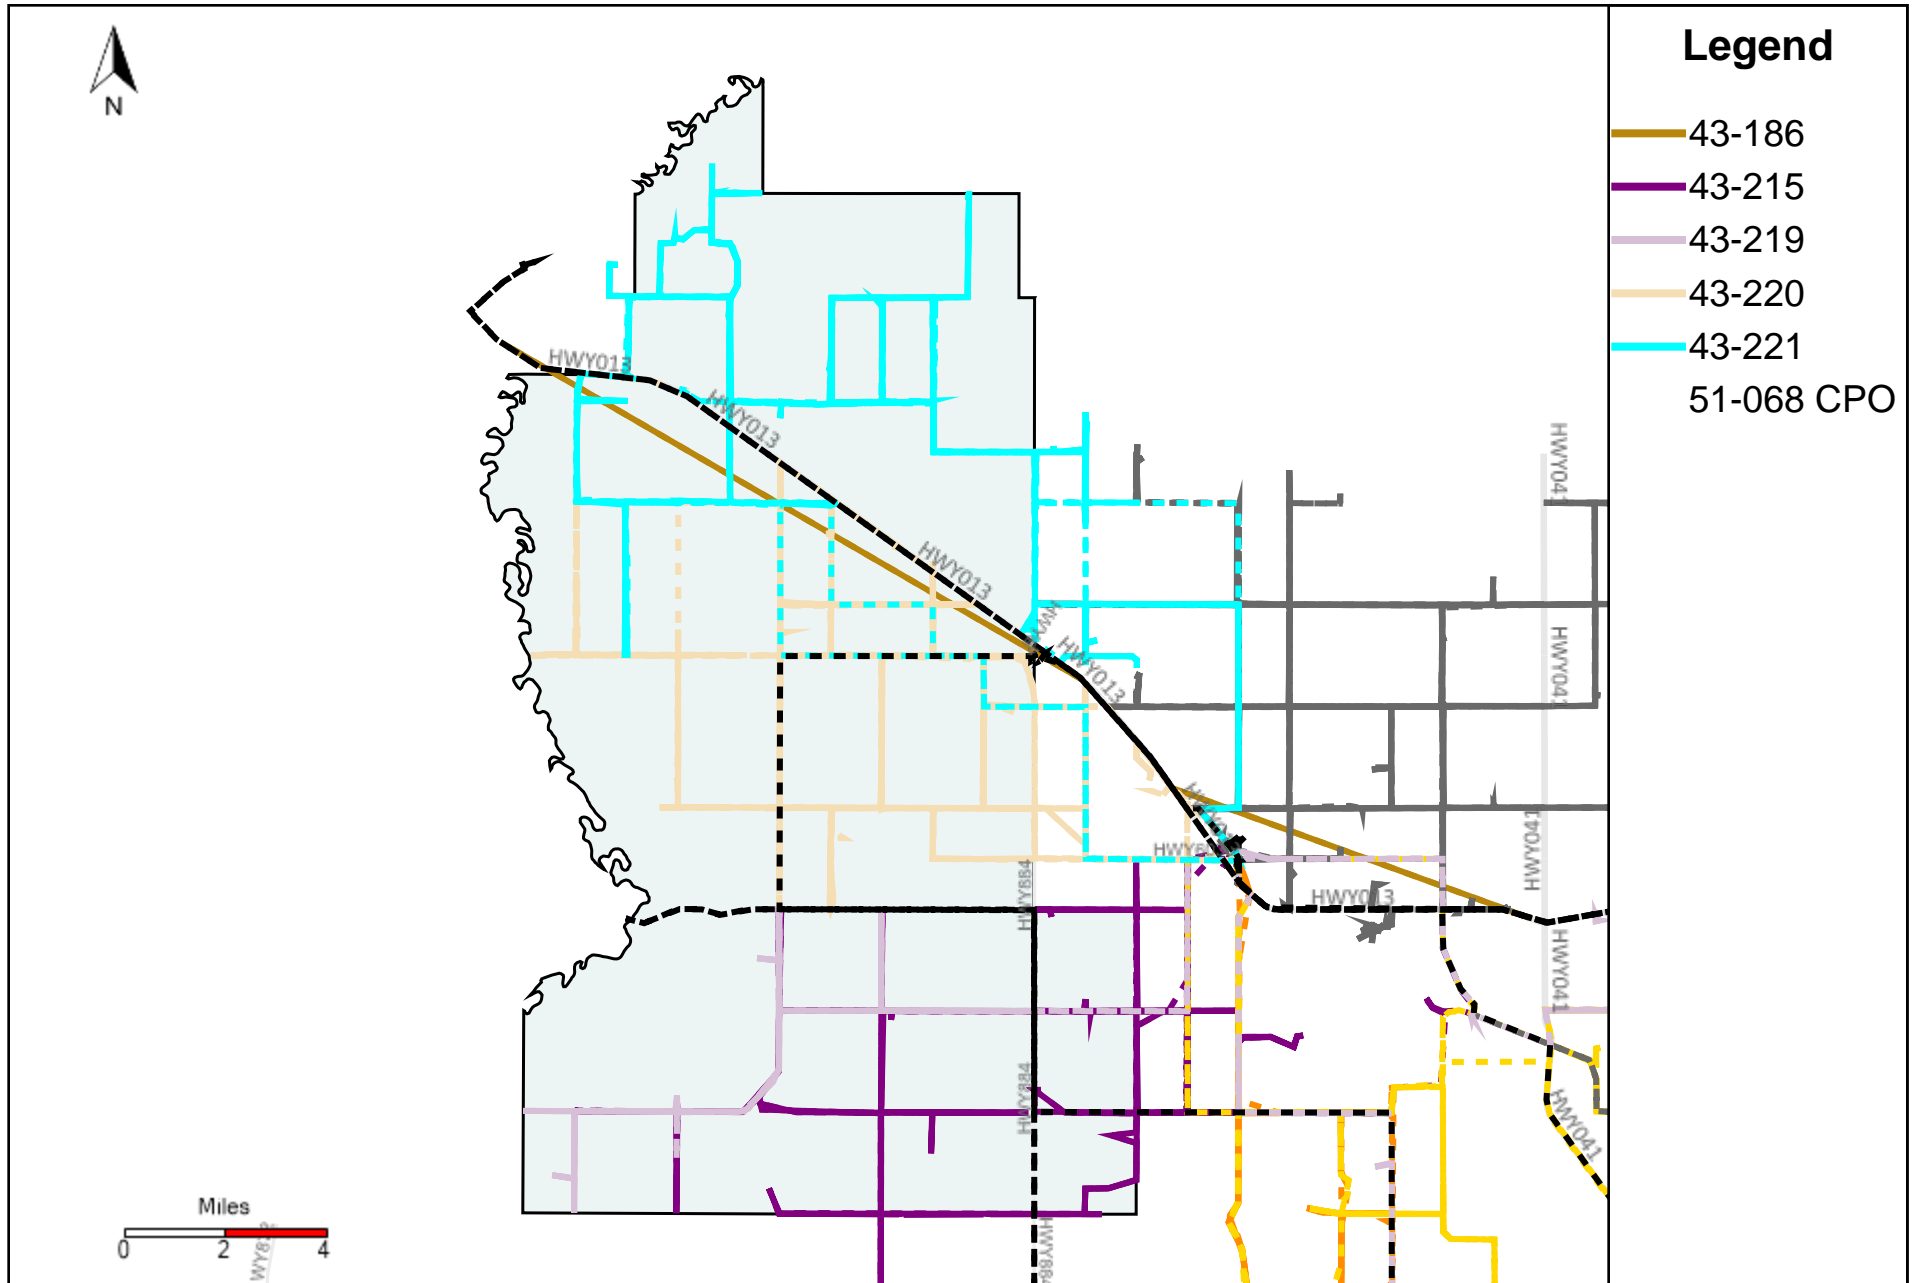

Vehicle Name List	Total Distance(km)	Total Hours
43-181, 43-182, 43-183, 43-184, 43-185, 43-186, 43-187, 51-068 CPO	4547.13	212 hrs 25 min 17 sec

Division: 4 Grader Report(2025-12-07 ~ 2025-12-13)

Vehicle Name List	Total Distance(km)	Total Hours
43-183, 43-185, 43-186, 43-187, 43-217, 43-218, 43-219, 51-068 CPO	5091.43	242 hrs 12 min 22 sec

Division: 5 Grader Report(2025-12-07 ~ 2025-12-13)

Vehicle Name List	Total Distance(km)	Total Hours
43-184, 43-215, 43-216, 43-217, 43-218, 43-219, 51-068 CPO	4557.24	275 hrs 55 min 11 sec

Division: 6 Grader Report(2025-12-07 ~ 2025-12-13)

Vehicle Name List	Total Distance(km)	Total Hours
43-186, 43-215, 43-216, 43-217, 43-218, 43-219, 43-220, 43-221, 51-068 CPO	6076.58	342 hrs 2 min 5 sec

Division: 7 Grader Report(2025-12-07 ~ 2025-12-13)