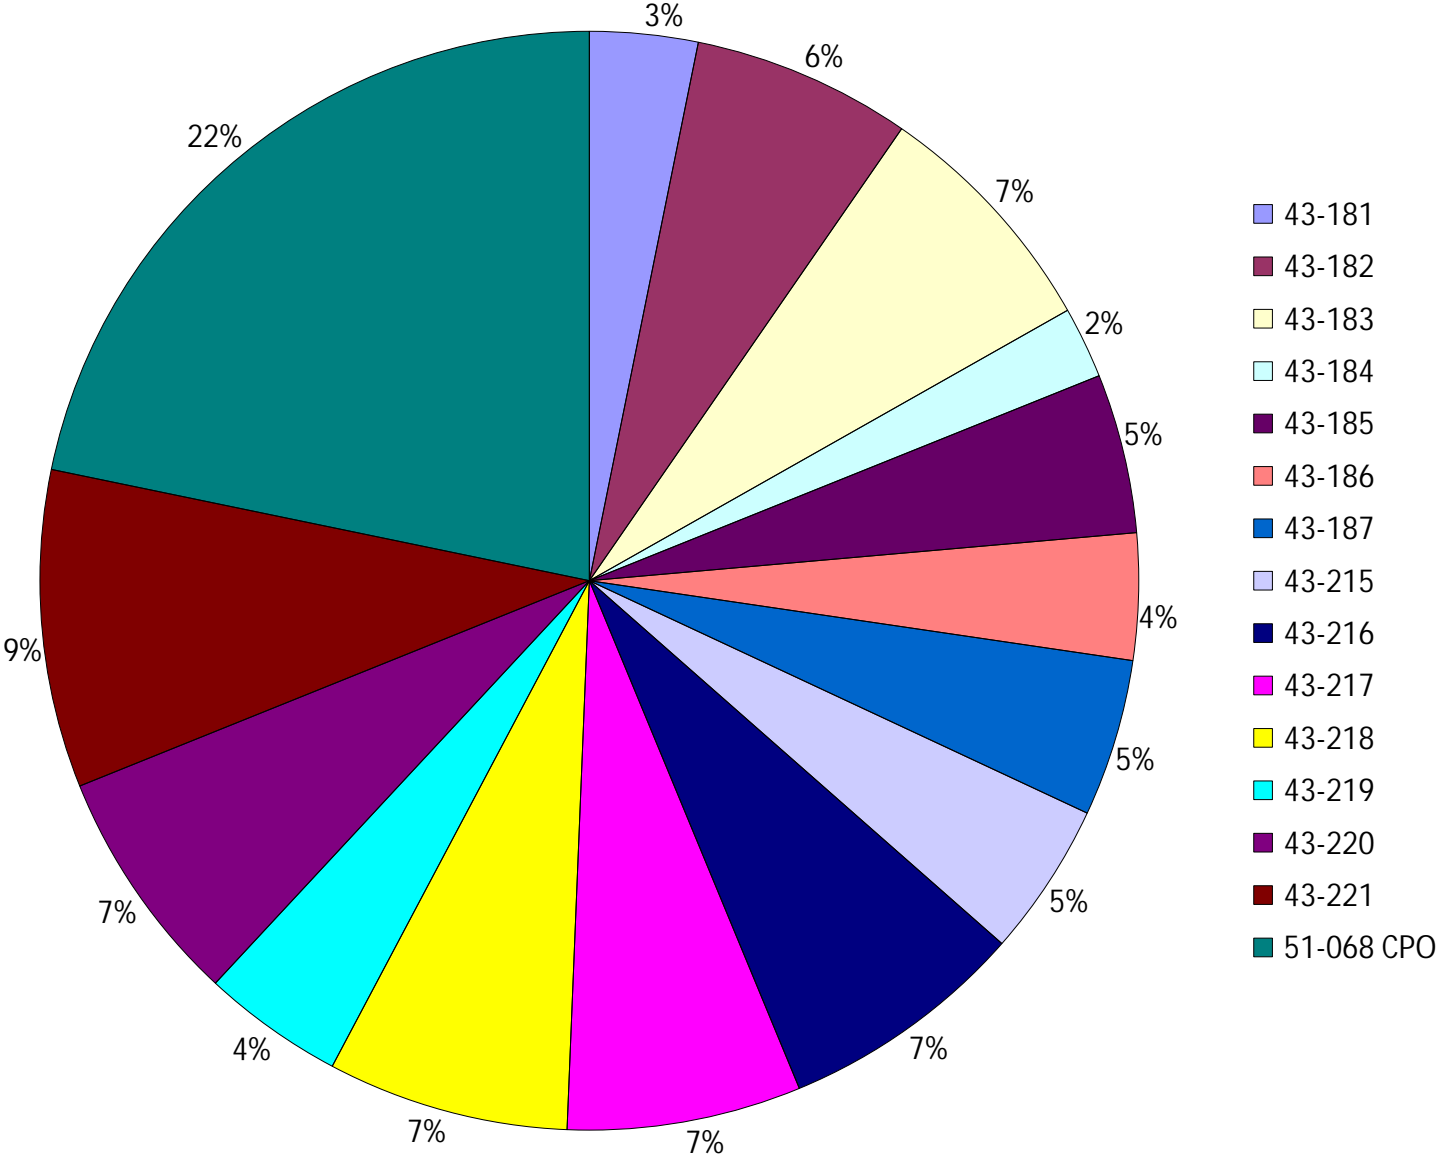

Provost Weekly Grader Report

From 12/7/2025 To 12/13/2025

12/13/2025

Vehicle	Total Distance(km)	Total Hours	Work Distance(km)	Work Hours
43-181	269.27	23 hrs 34 min 50 sec	231.31	21 hrs 38 min 4 sec
43-182	545.56	31 hrs 6 min 47 sec	279.53	21 hrs 2 min 41 sec
43-183	608.36	30 hrs 12 min 28 sec	175.48	14 hrs 53 min 51 sec
43-184	178.35	12 hrs 2 min 48 sec	117.37	9 hrs 59 min 42 sec
43-185	397.09	31 hrs 37 min 12 sec	351.63	30 hrs 32 min 37 sec
43-186	314.94	1 hrs 13 min 3 sec	314.92	4 hrs 37 min 6 sec
43-187	391.74	23 hrs 18 min 41 sec	250.95	19 hrs 43 min 57 sec
43-215	383.6	72 hrs 55 min 6 sec	256.79	42 hrs 32 min 7 sec
43-216	615.99	35 hrs 6 min 19 sec	354.37	24 hrs 22 min 55 sec
43-217	583.32	31 hrs 3 min 3 sec	230.55	19 hrs 50 min 23 sec
43-218	601.5	40 hrs 31 min 3 sec	341.72	31 hrs 35 min 10 sec
43-219	352.65	24 hrs 57 min 24 sec	204.54	16 hrs 32 min 40 sec
43-220	591.71	35 hrs 59 min 30 sec	256.6	21 hrs 40 min 49 sec
43-221	791.05	40 hrs 57 min 9 sec	292.23	23 hrs 3 min 22 sec
51-068 CPO	1841.82	59 hrs 19 min 28 sec	8.13	1 hrs 37 min 24 sec
Total:	8466.96	493 hrs 54 min 52 sec	3666.12	303 hrs 42 min 49 sec

Vehicle Distance Vs Total Distance (%) From 12/7/2025 To 12/13/2025

Provost Weekly Grader Report