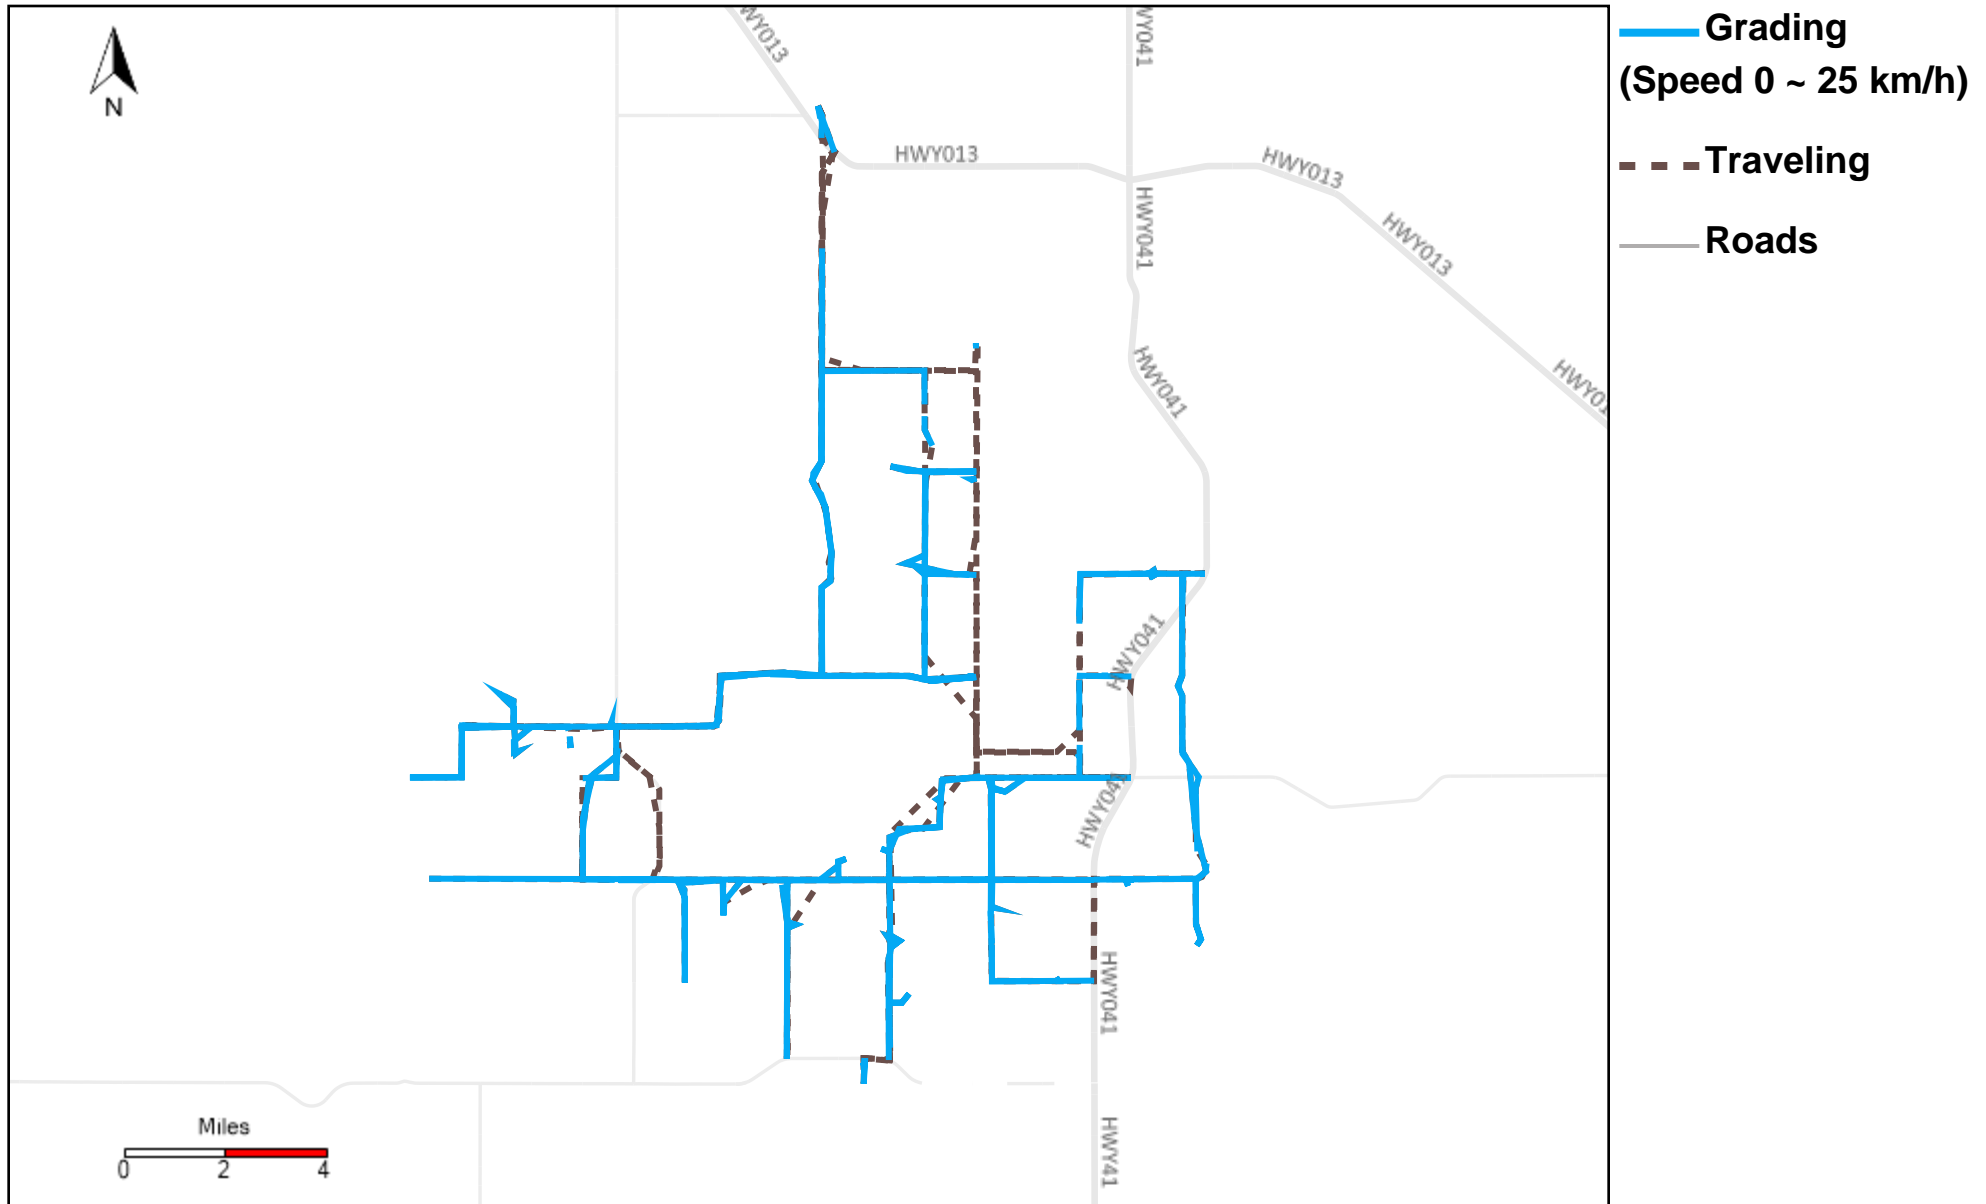

43-216_2025-12-07 ~ 2025-12-13 Tracking

Total Distance(km)	Total Hours	Work Distance(km)	Work Hours
615.99	35 hrs 6 min 19 sec	354.37	24 hrs 22 min 55 sec