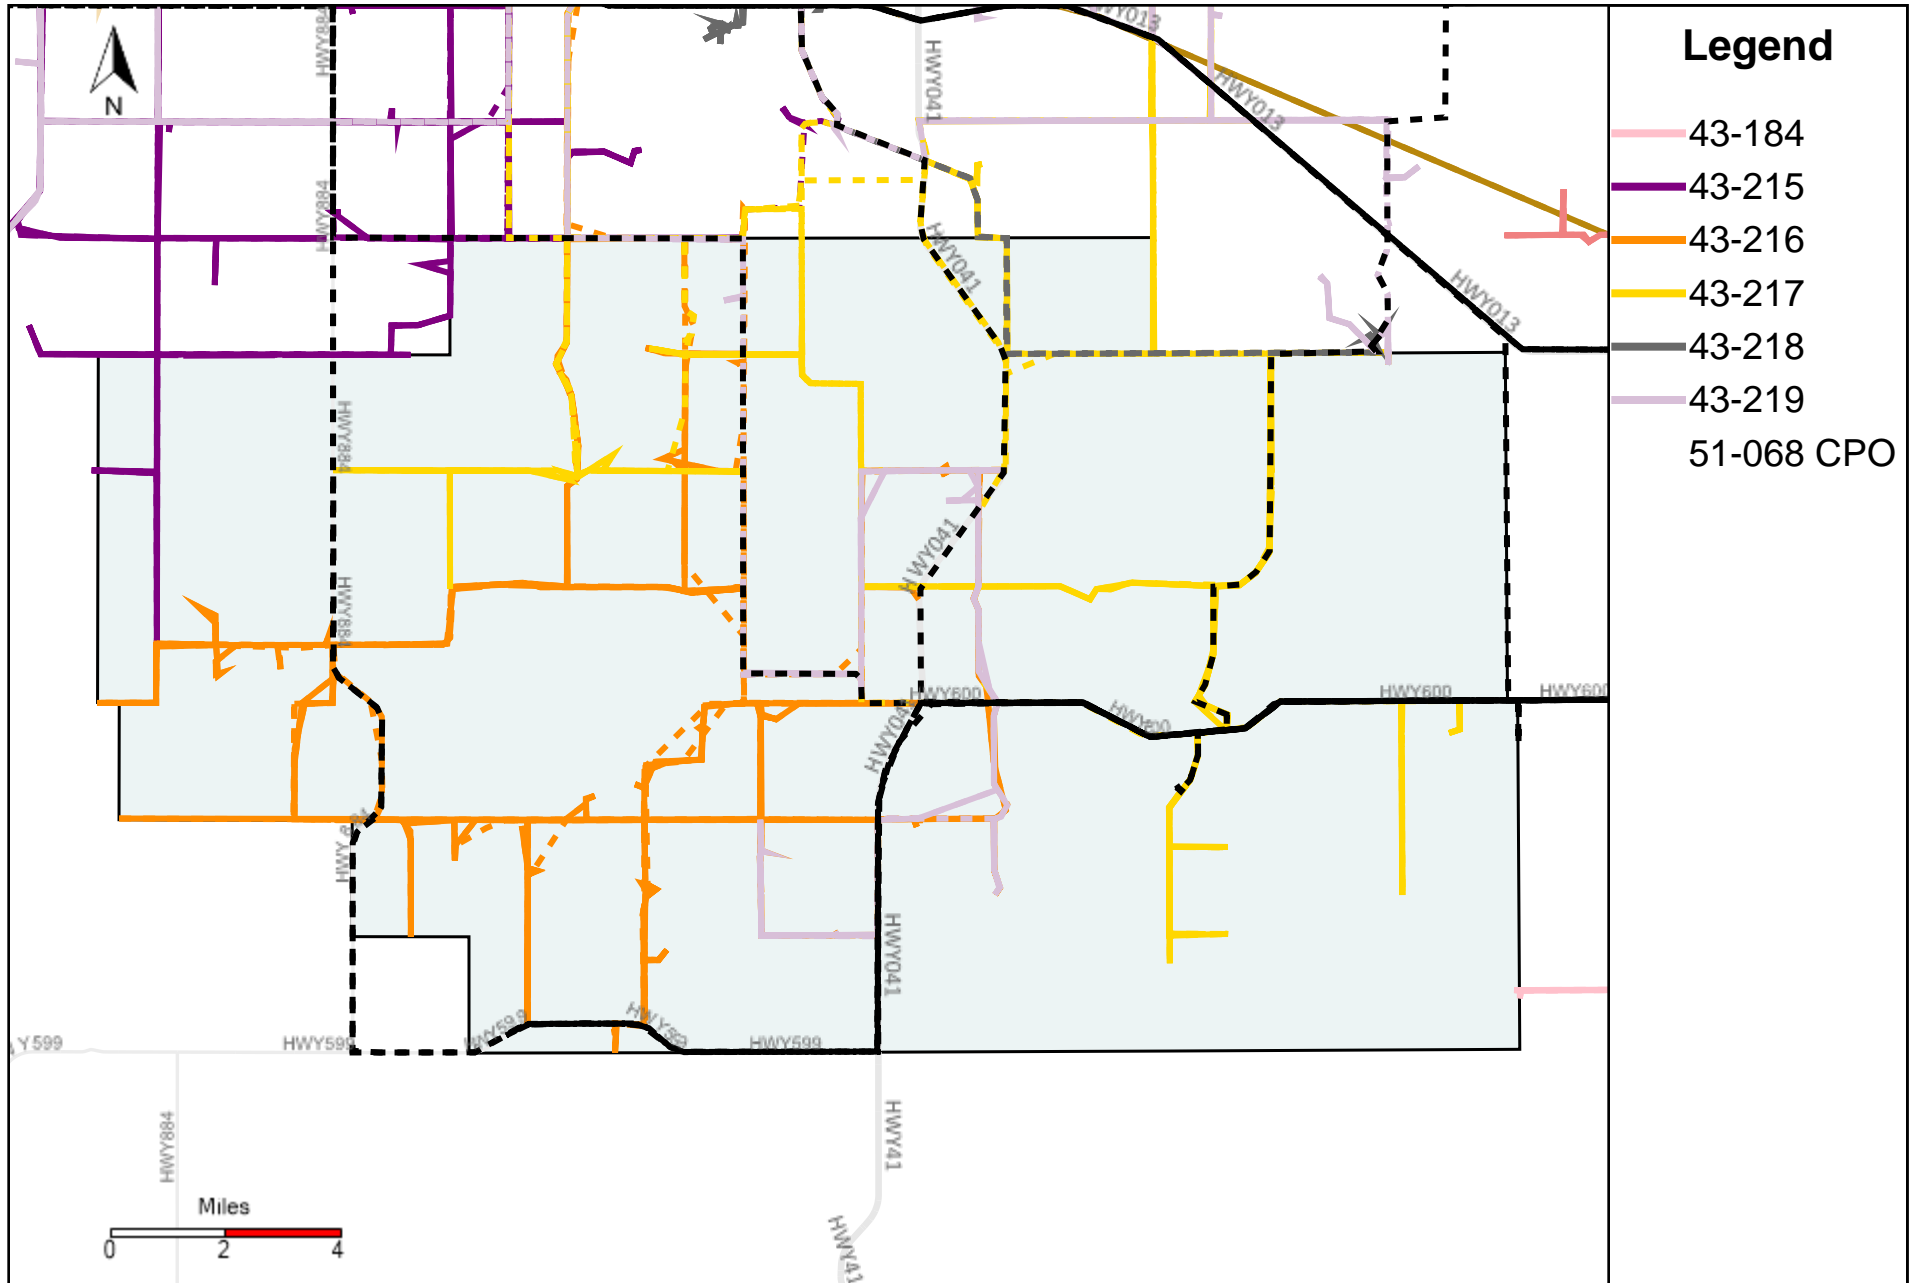

Division: 2 Grader Report(2025-12-07 ~ 2025-12-13)

Vehicle Name List	Total Distance(km)	Total Hours
43-182, 43-183, 51-068 CPO	2995.75	120 hrs 38 min 43 sec

Division: 3 Grader Report(2025-12-07 ~ 2025-12-13)

Vehicle Name List	Total Distance(km)	Total Hours
43-181, 43-182, 43-183, 43-184, 43-185, 43-186, 43-187, 51-068 CPO	4547.13	212 hrs 25 min 17 sec

Division: 4 Grader Report(2025-12-07 ~ 2025-12-13)

Vehicle Name List	Total Distance(km)	Total Hours
43-183, 43-185, 43-186, 43-187, 43-217, 43-218, 43-219, 51-068 CPO	5091.43	242 hrs 12 min 22 sec

Division: 5 Grader Report(2025-12-07 ~ 2025-12-13)

Vehicle Name List	Total Distance(km)	Total Hours
43-184, 43-215, 43-216, 43-217, 43-218, 43-219, 51-068 CPO	4557.24	275 hrs 55 min 11 sec

Division: 6 Grader Report(2025-12-07 ~ 2025-12-13)

Vehicle Name List	Total Distance(km)	Total Hours
43-186, 43-215, 43-216, 43-217, 43-218, 43-219, 43-220, 43-221, 51-068 CPO	6076.58	342 hrs 2 min 5 sec

Division: 7 Grader Report(2025-12-07 ~ 2025-12-13)