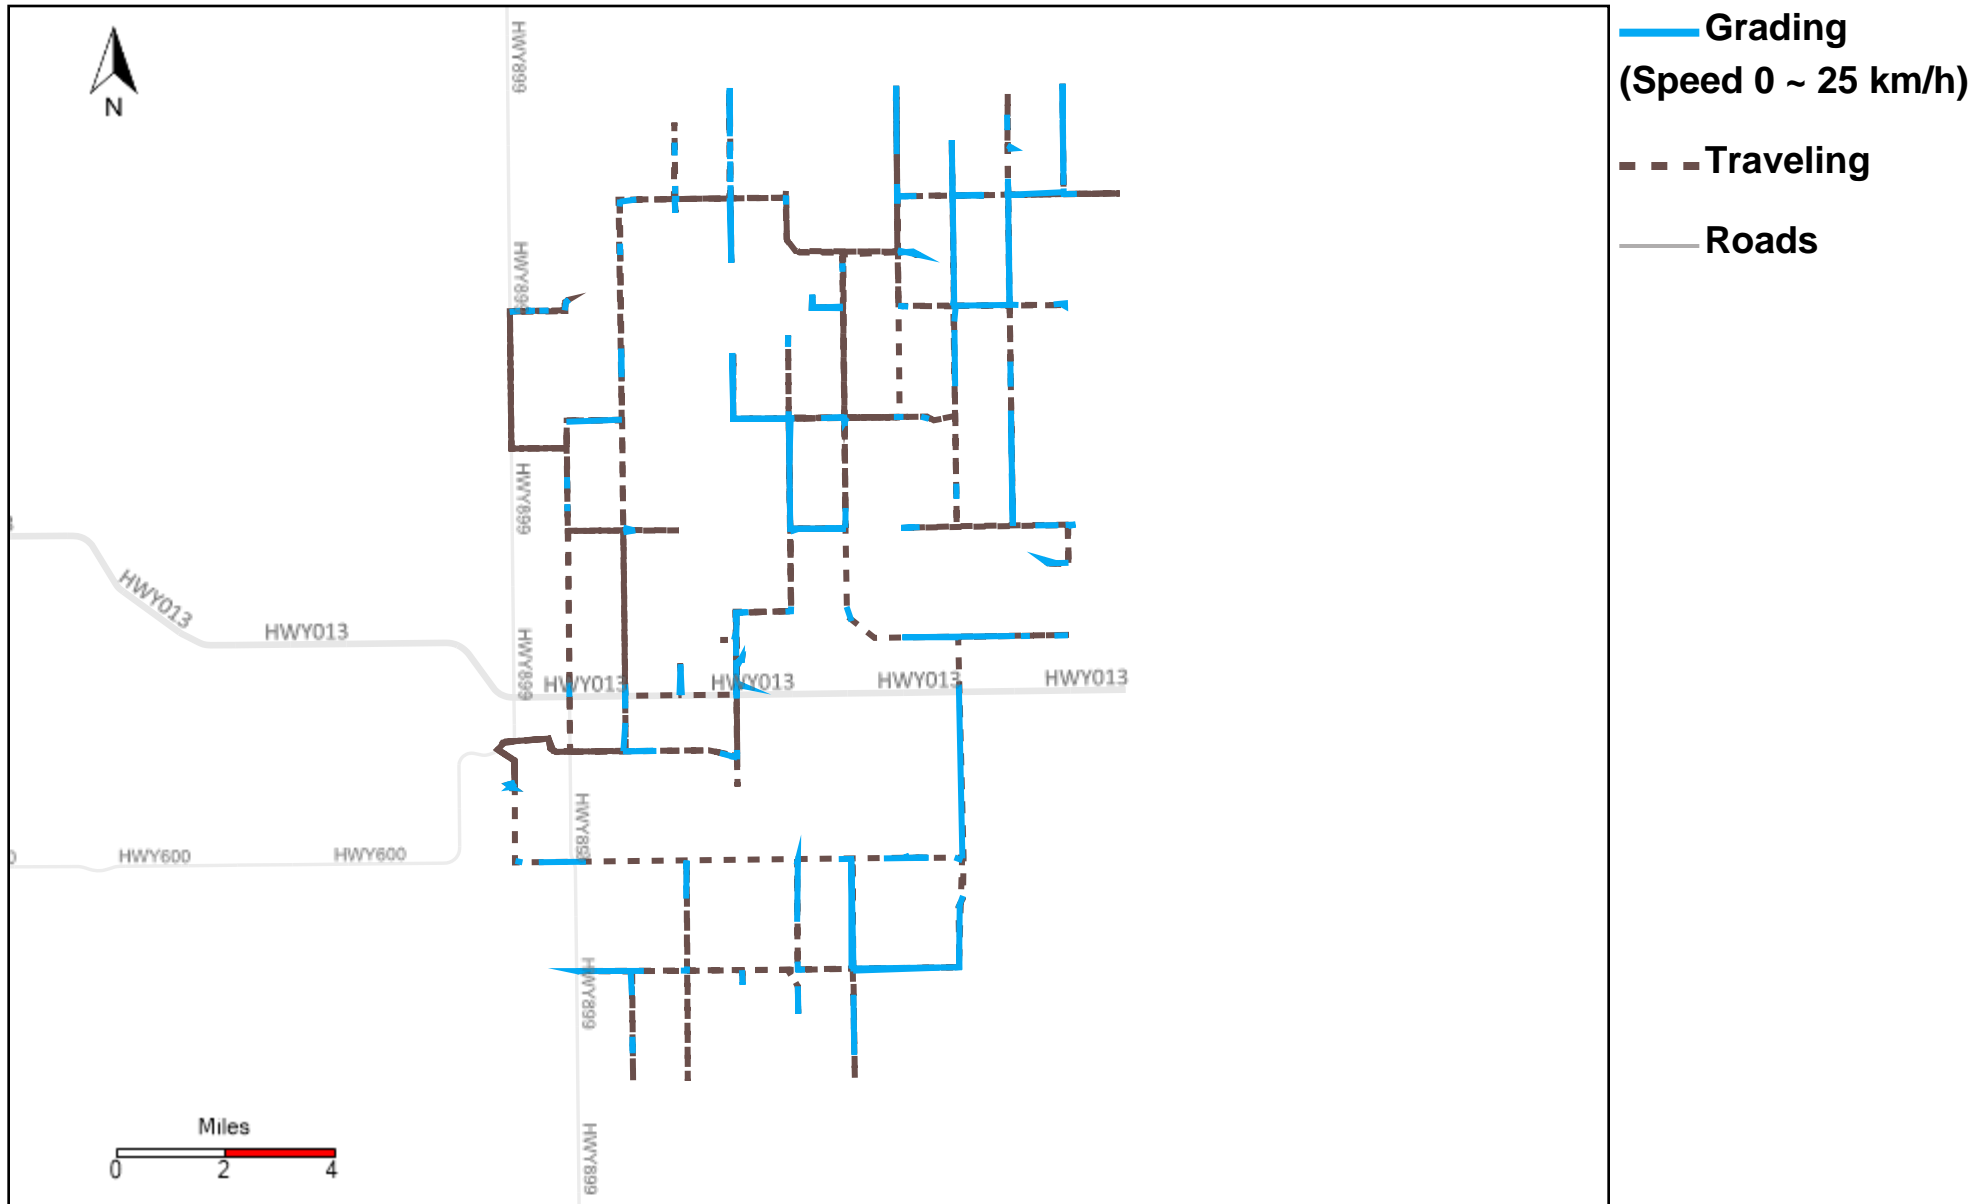

43-182_2025-12-07 ~ 2025-12-13 Tracking

Total Distance(km)	Total Hours	Work Distance(km)	Work Hours
545.56	31 hrs 6 min 47 sec	279.53	21 hrs 2 min 41 sec

43-183_2025-12-07 ~ 2025-12-13 Tracking

Total Distance(km)	Total Hours	Work Distance(km)	Work Hours
608.36	30 hrs 12 min 28 sec	175.48	14 hrs 53 min 51 sec