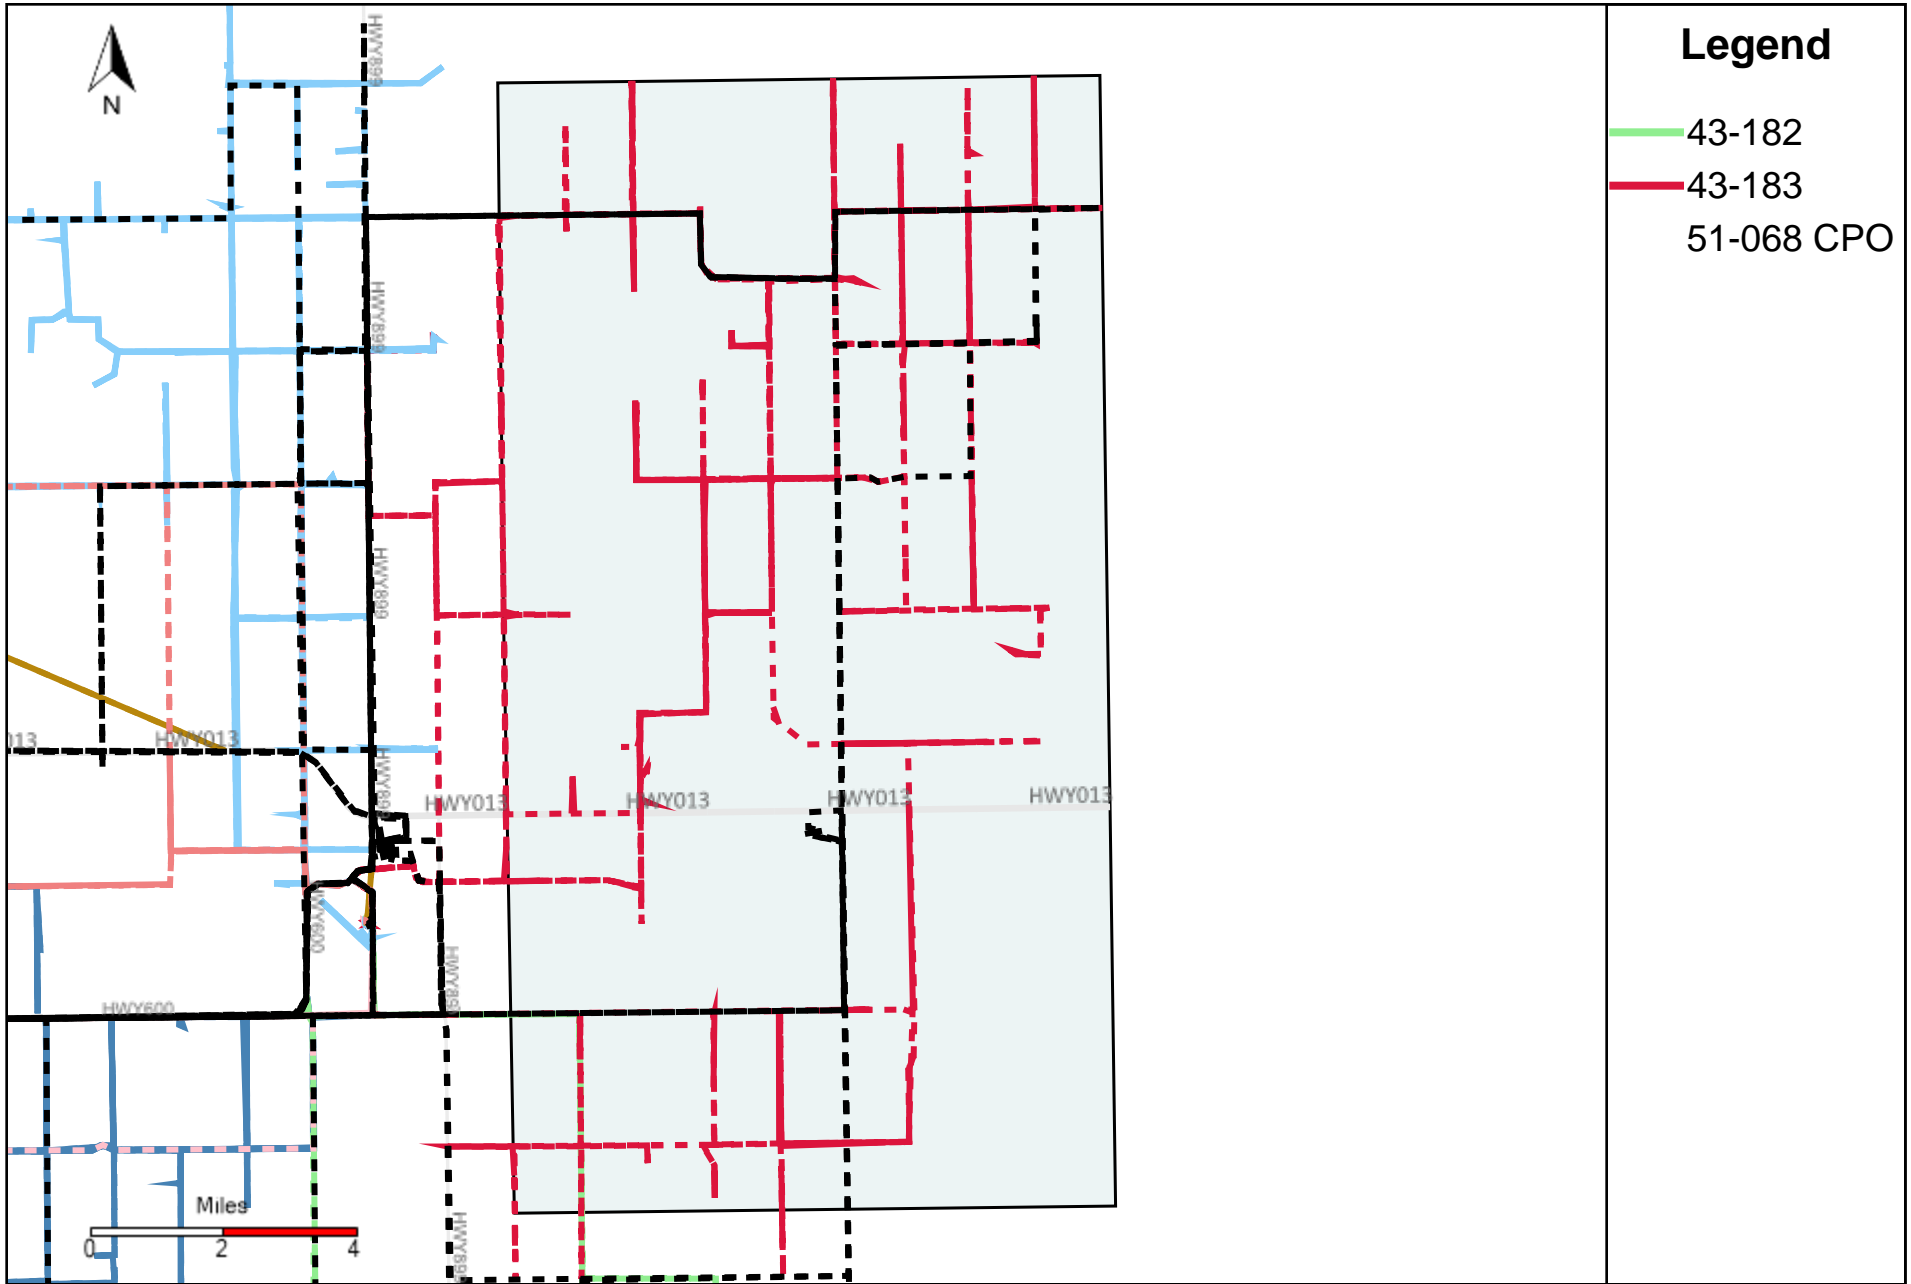

Division: 2 Grader Report(2025-12-07 ~ 2025-12-13)

Vehicle Name List	Total Distance(km)	Total Hours
43-182, 43-183, 51-068 CPO	2995.75	120 hrs 38 min 43 sec

Division: 3 Grader Report(2025-12-07 ~ 2025-12-13)

Vehicle Name List	Total Distance(km)	Total Hours
43-181, 43-182, 43-183, 43-184, 43-185, 43-186, 43-187, 51-068 CPO	4547.13	212 hrs 25 min 17 sec

Division: 4 Grader Report(2025-12-07 ~ 2025-12-13)

Vehicle Name List	Total Distance(km)	Total Hours
43-183, 43-185, 43-186, 43-187, 43-217, 43-218, 43-219, 51-068 CPO	5091.43	242 hrs 12 min 22 sec

Division: 5 Grader Report(2025-12-07 ~ 2025-12-13)

Vehicle Name List	Total Distance(km)	Total Hours
43-184, 43-215, 43-216, 43-217, 43-218, 43-219, 51-068 CPO	4557.24	275 hrs 55 min 11 sec

Division: 6 Grader Report(2025-12-07 ~ 2025-12-13)

Vehicle Name List	Total Distance(km)	Total Hours
43-186, 43-215, 43-216, 43-217, 43-218, 43-219, 43-220, 43-221, 51-068 CPO	6076.58	342 hrs 2 min 5 sec

Division: 7 Grader Report(2025-12-07 ~ 2025-12-13)