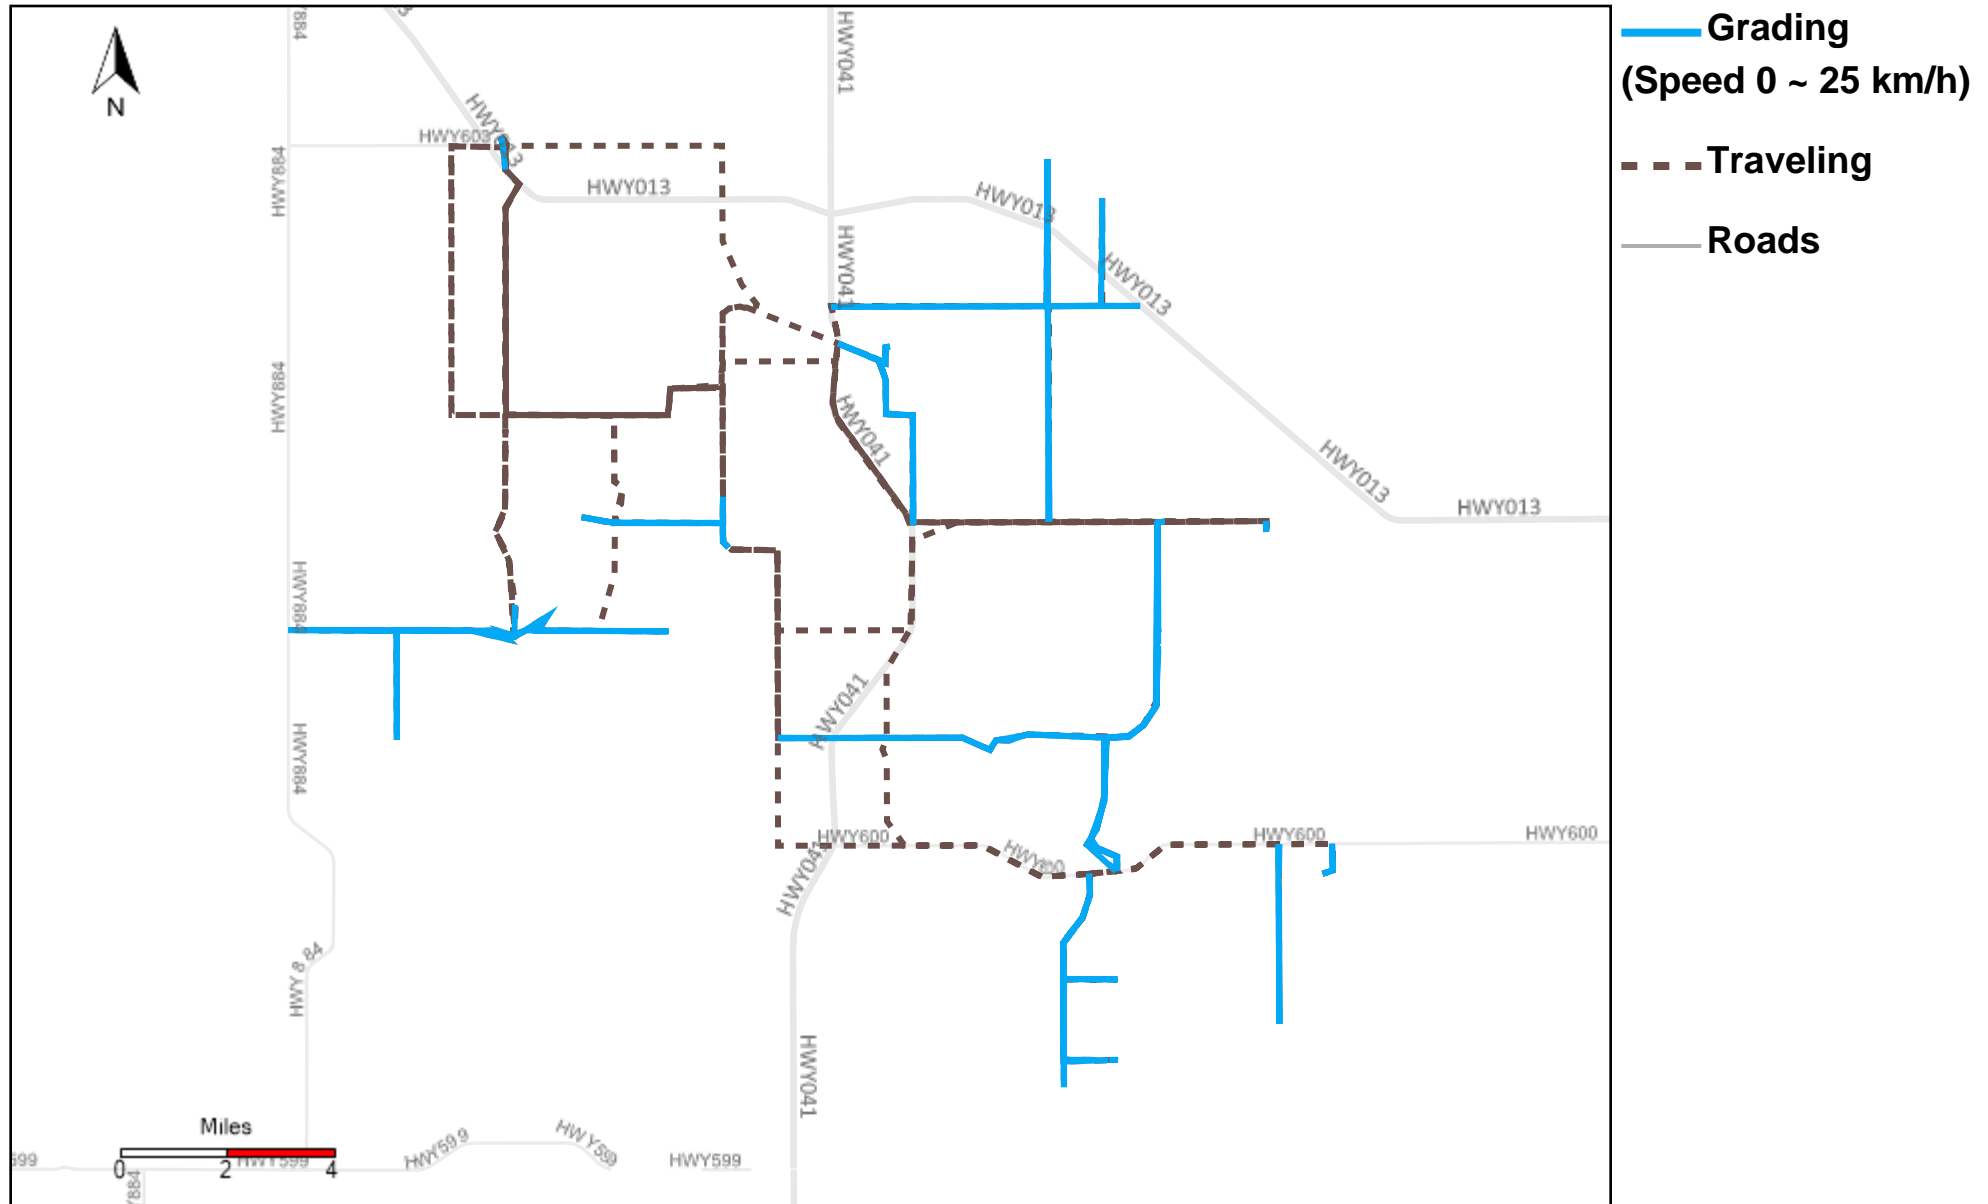

43-217_2025-12-07 ~ 2025-12-13 Tracking

Total Distance(km)	Total Hours	Work Distance(km)	Work Hours
583.32	31 hrs 3 min 3 sec	230.55	19 hrs 50 min 23 sec