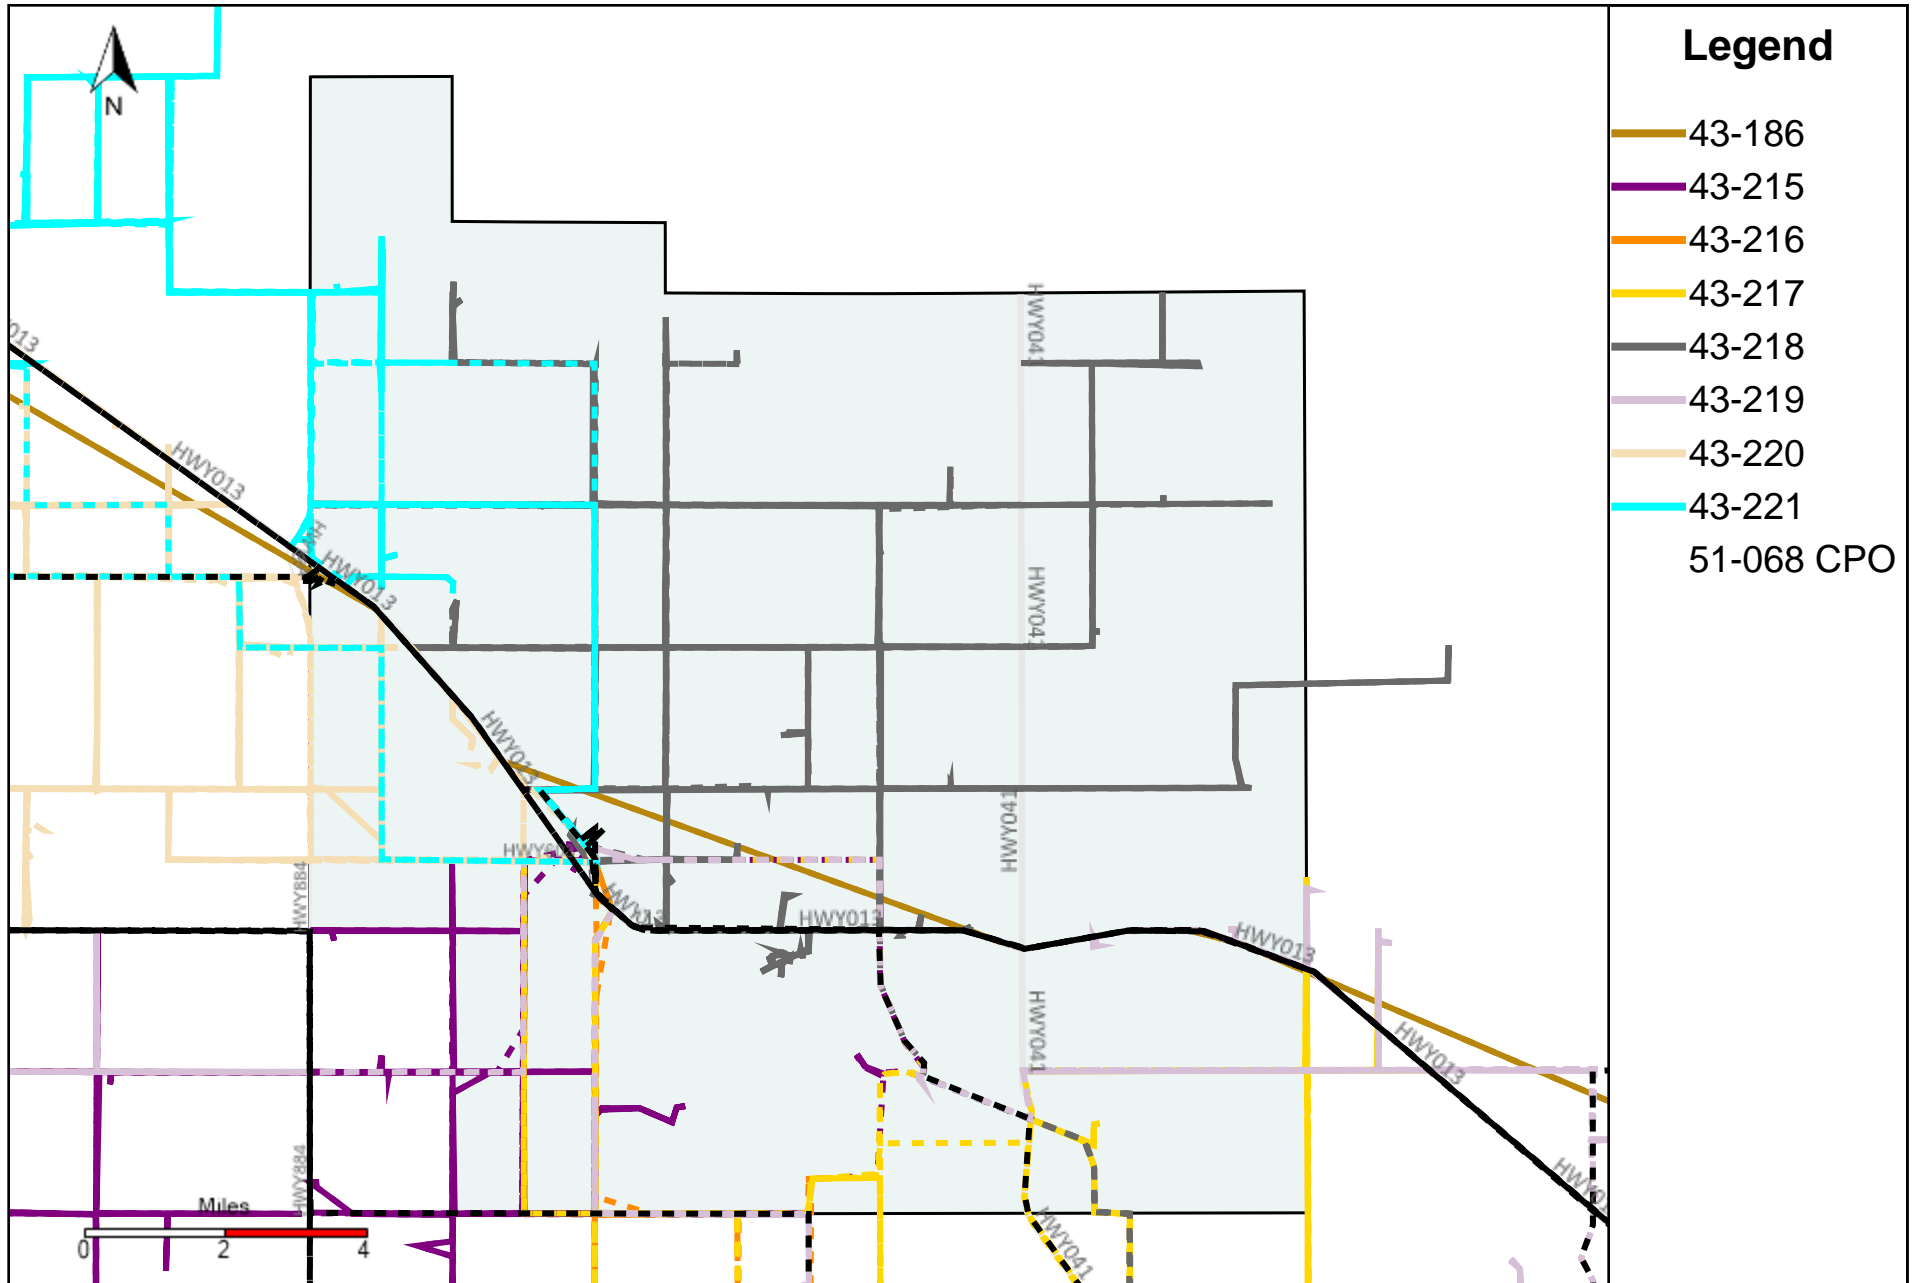

Division: 2 Grader Report(2025-12-07 ~ 2025-12-13)

Vehicle Name List	Total Distance(km)	Total Hours
43-182, 43-183, 51-068 CPO	2995.75	120 hrs 38 min 43 sec

Division: 3 Grader Report(2025-12-07 ~ 2025-12-13)

Vehicle Name List	Total Distance(km)	Total Hours
43-181, 43-182, 43-183, 43-184, 43-185, 43-186, 43-187, 51-068 CPO	4547.13	212 hrs 25 min 17 sec

Division: 4 Grader Report(2025-12-07 ~ 2025-12-13)

Vehicle Name List	Total Distance(km)	Total Hours
43-183, 43-185, 43-186, 43-187, 43-217, 43-218, 43-219, 51-068 CPO	5091.43	242 hrs 12 min 22 sec

Division: 5 Grader Report(2025-12-07 ~ 2025-12-13)

Vehicle Name List	Total Distance(km)	Total Hours
43-184, 43-215, 43-216, 43-217, 43-218, 43-219, 51-068 CPO	4557.24	275 hrs 55 min 11 sec

Division: 6 Grader Report(2025-12-07 ~ 2025-12-13)

Vehicle Name List	Total Distance(km)	Total Hours
43-186, 43-215, 43-216, 43-217, 43-218, 43-219, 43-220, 43-221, 51-068 CPO	6076.58	342 hrs 2 min 5 sec

Division: 7 Grader Report(2025-12-07 ~ 2025-12-13)