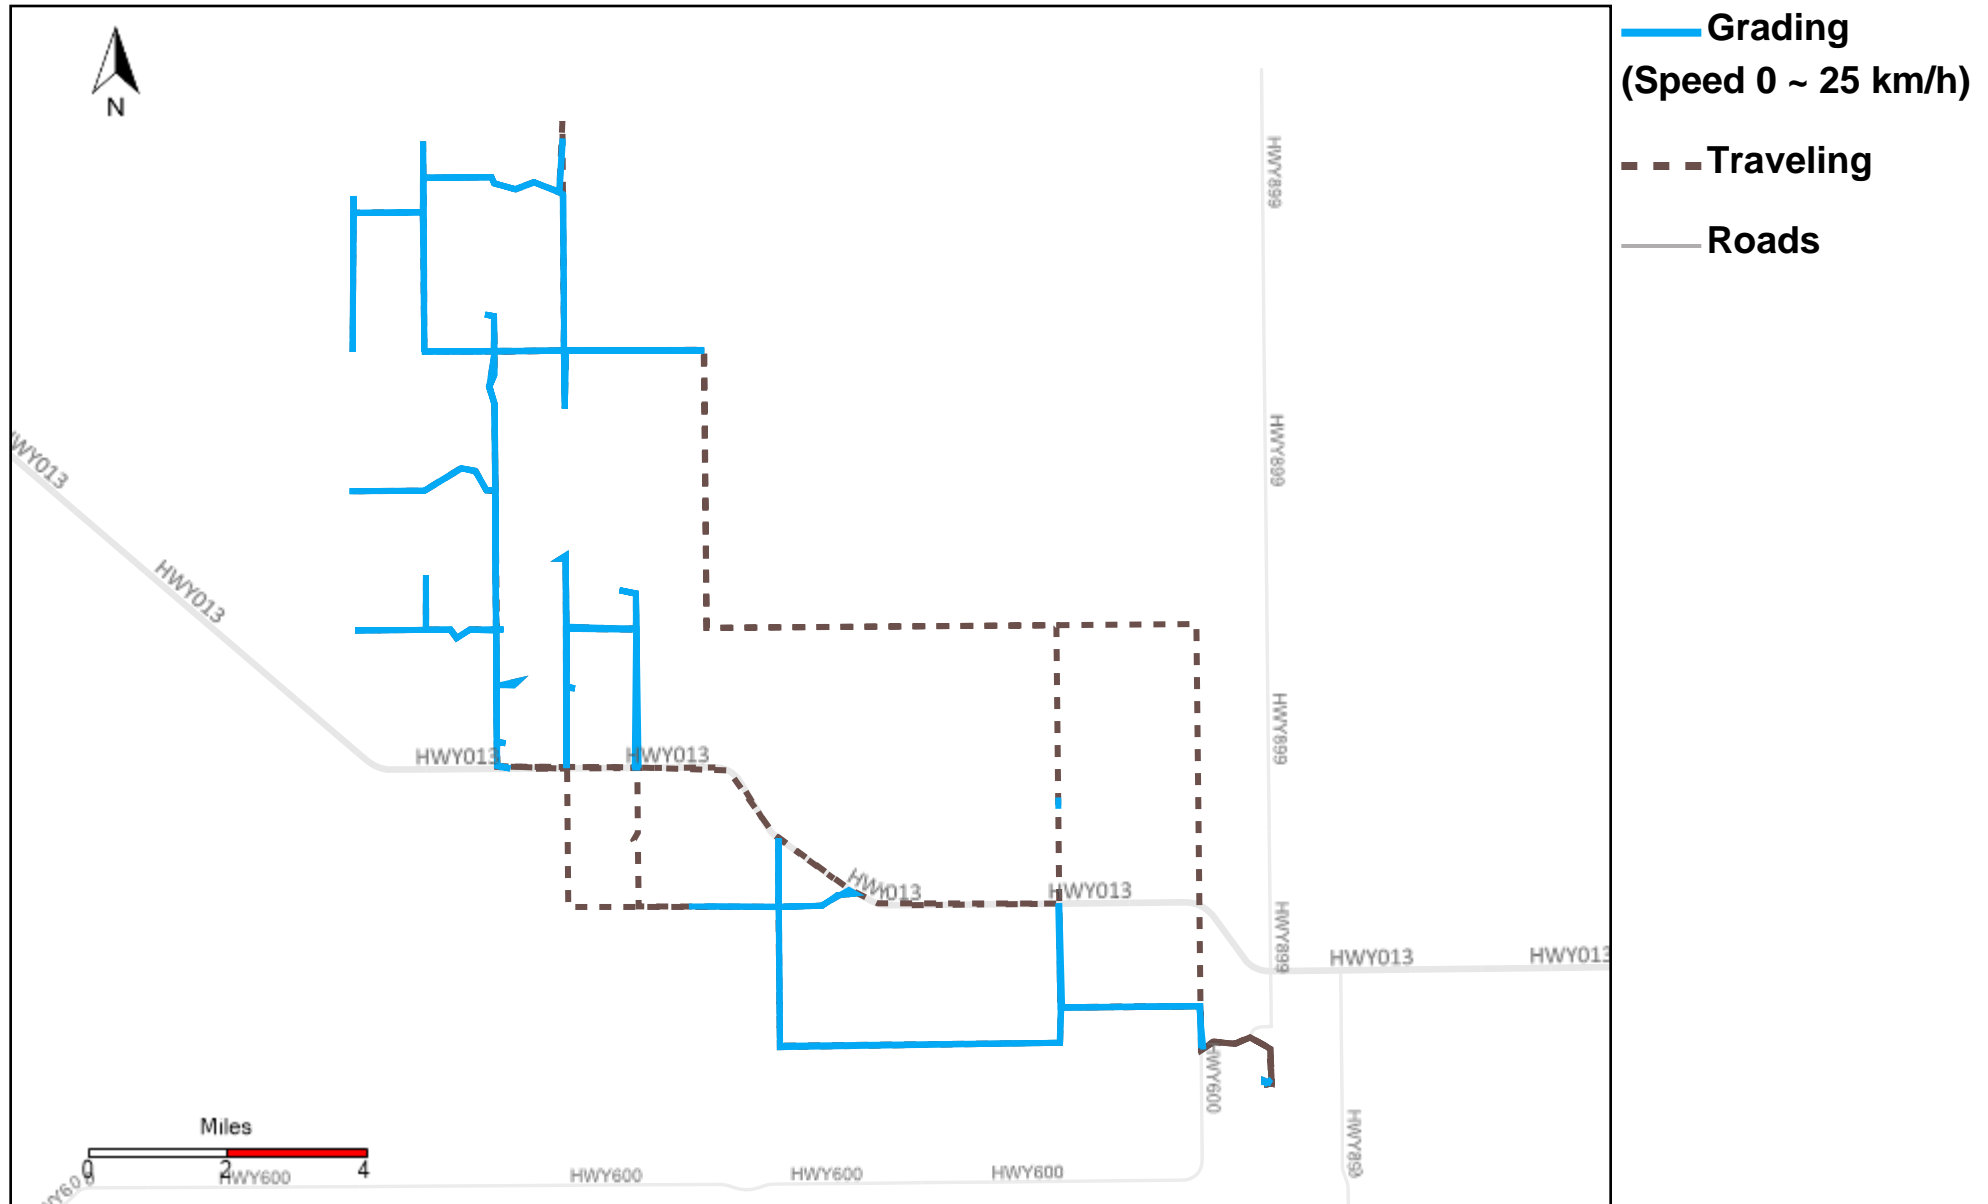

43-184_2025-12-21 ~ 2025-12-27 Tracking

Total Distance(km)	Total Hours	Work Distance(km)	Work Hours
361.19	20 hrs 28 min 21 sec	1521.85	16 hrs 2 min 38 sec