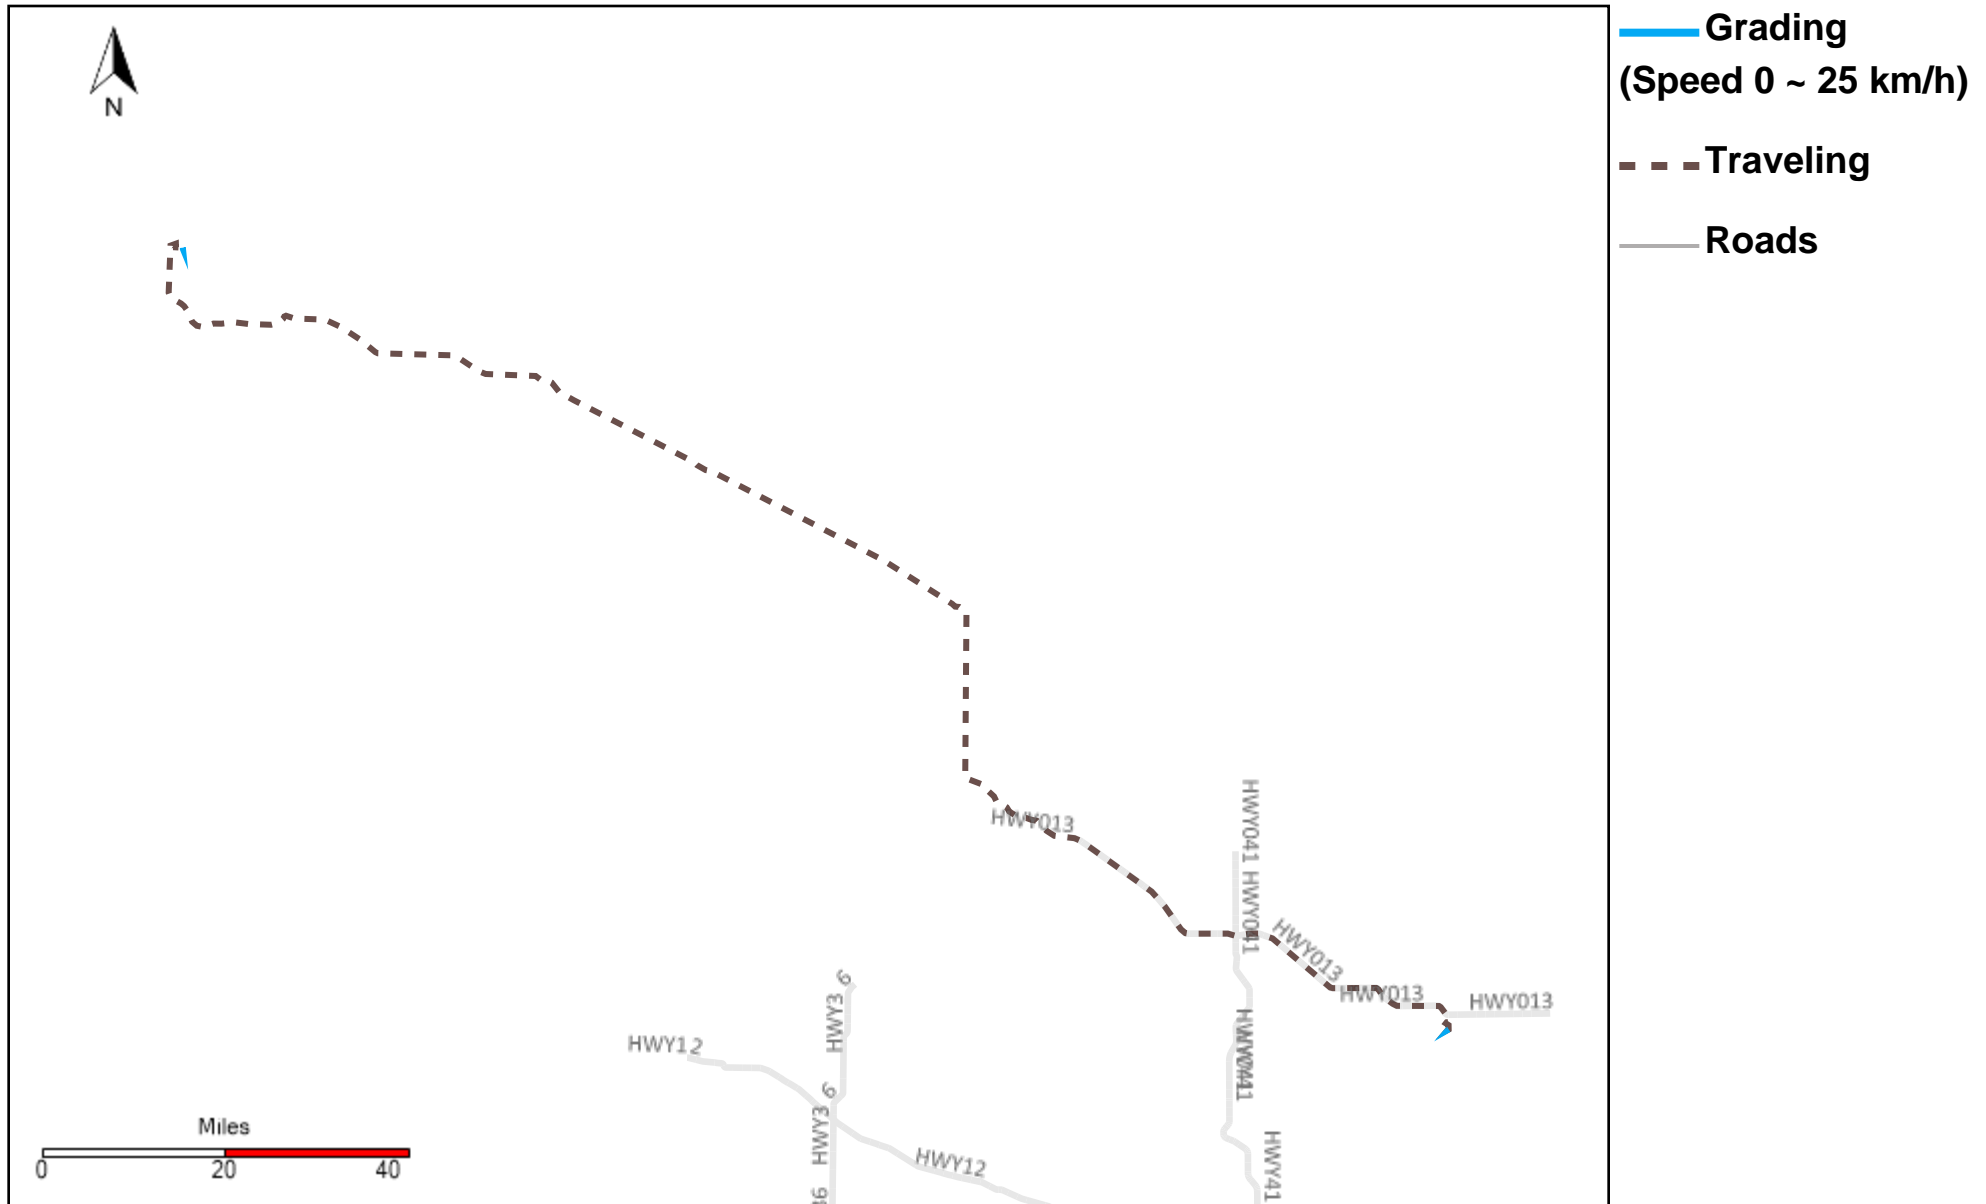

43-187_2025-12-21 ~ 2025-12-27 Tracking

Total Distance(km)	Total Hours	Work Distance(km)	Work Hours
305.14	5 hrs 32 min 47 sec	1.55	1 hrs 11 min 55 sec