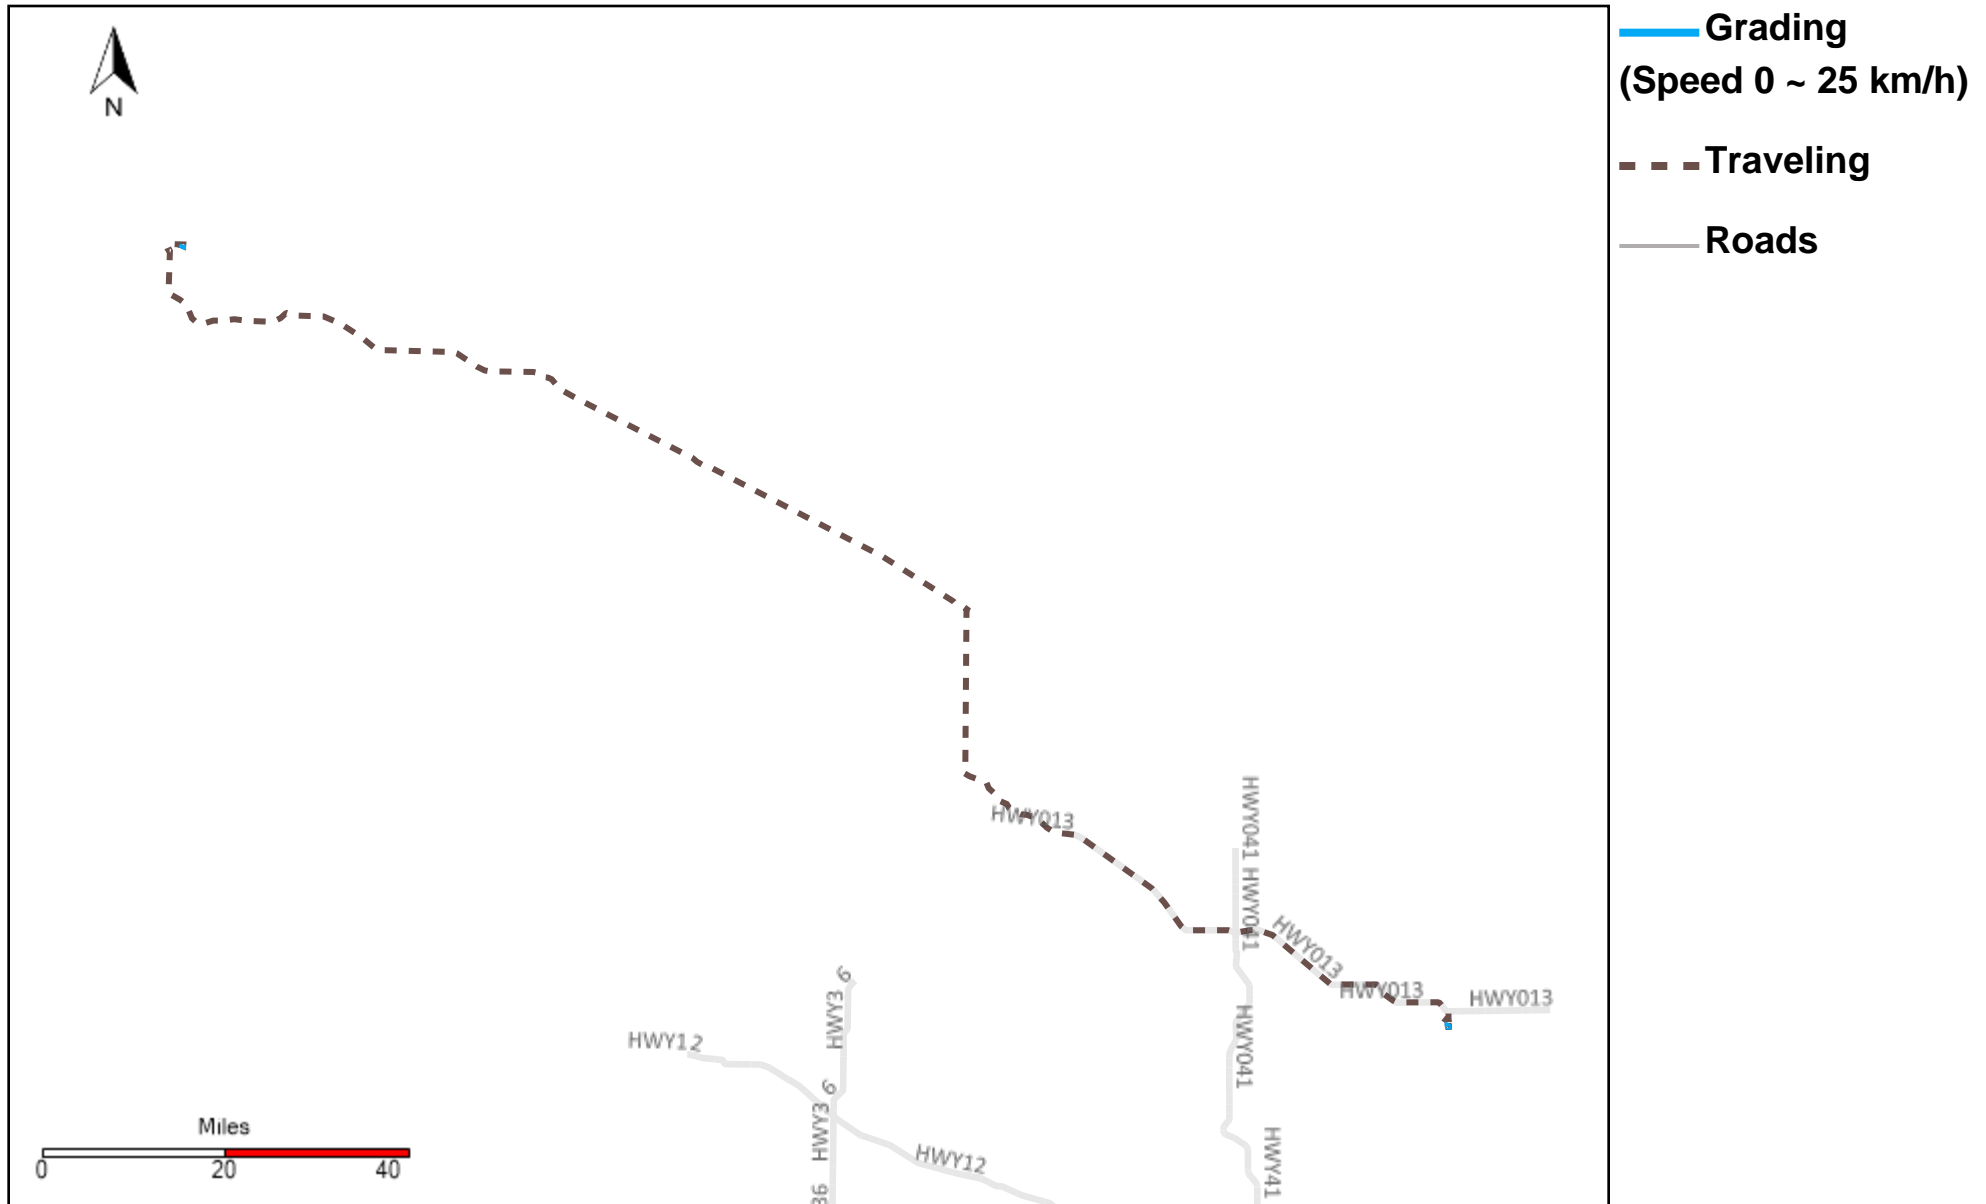

43-186_2025-12-21 ~ 2025-12-27 Tracking

Total Distance(km)	Total Hours	Work Distance(km)	Work Hours
307.51	6 hrs 14 min 58 sec	2.19	2 hrs 10 min 6 sec