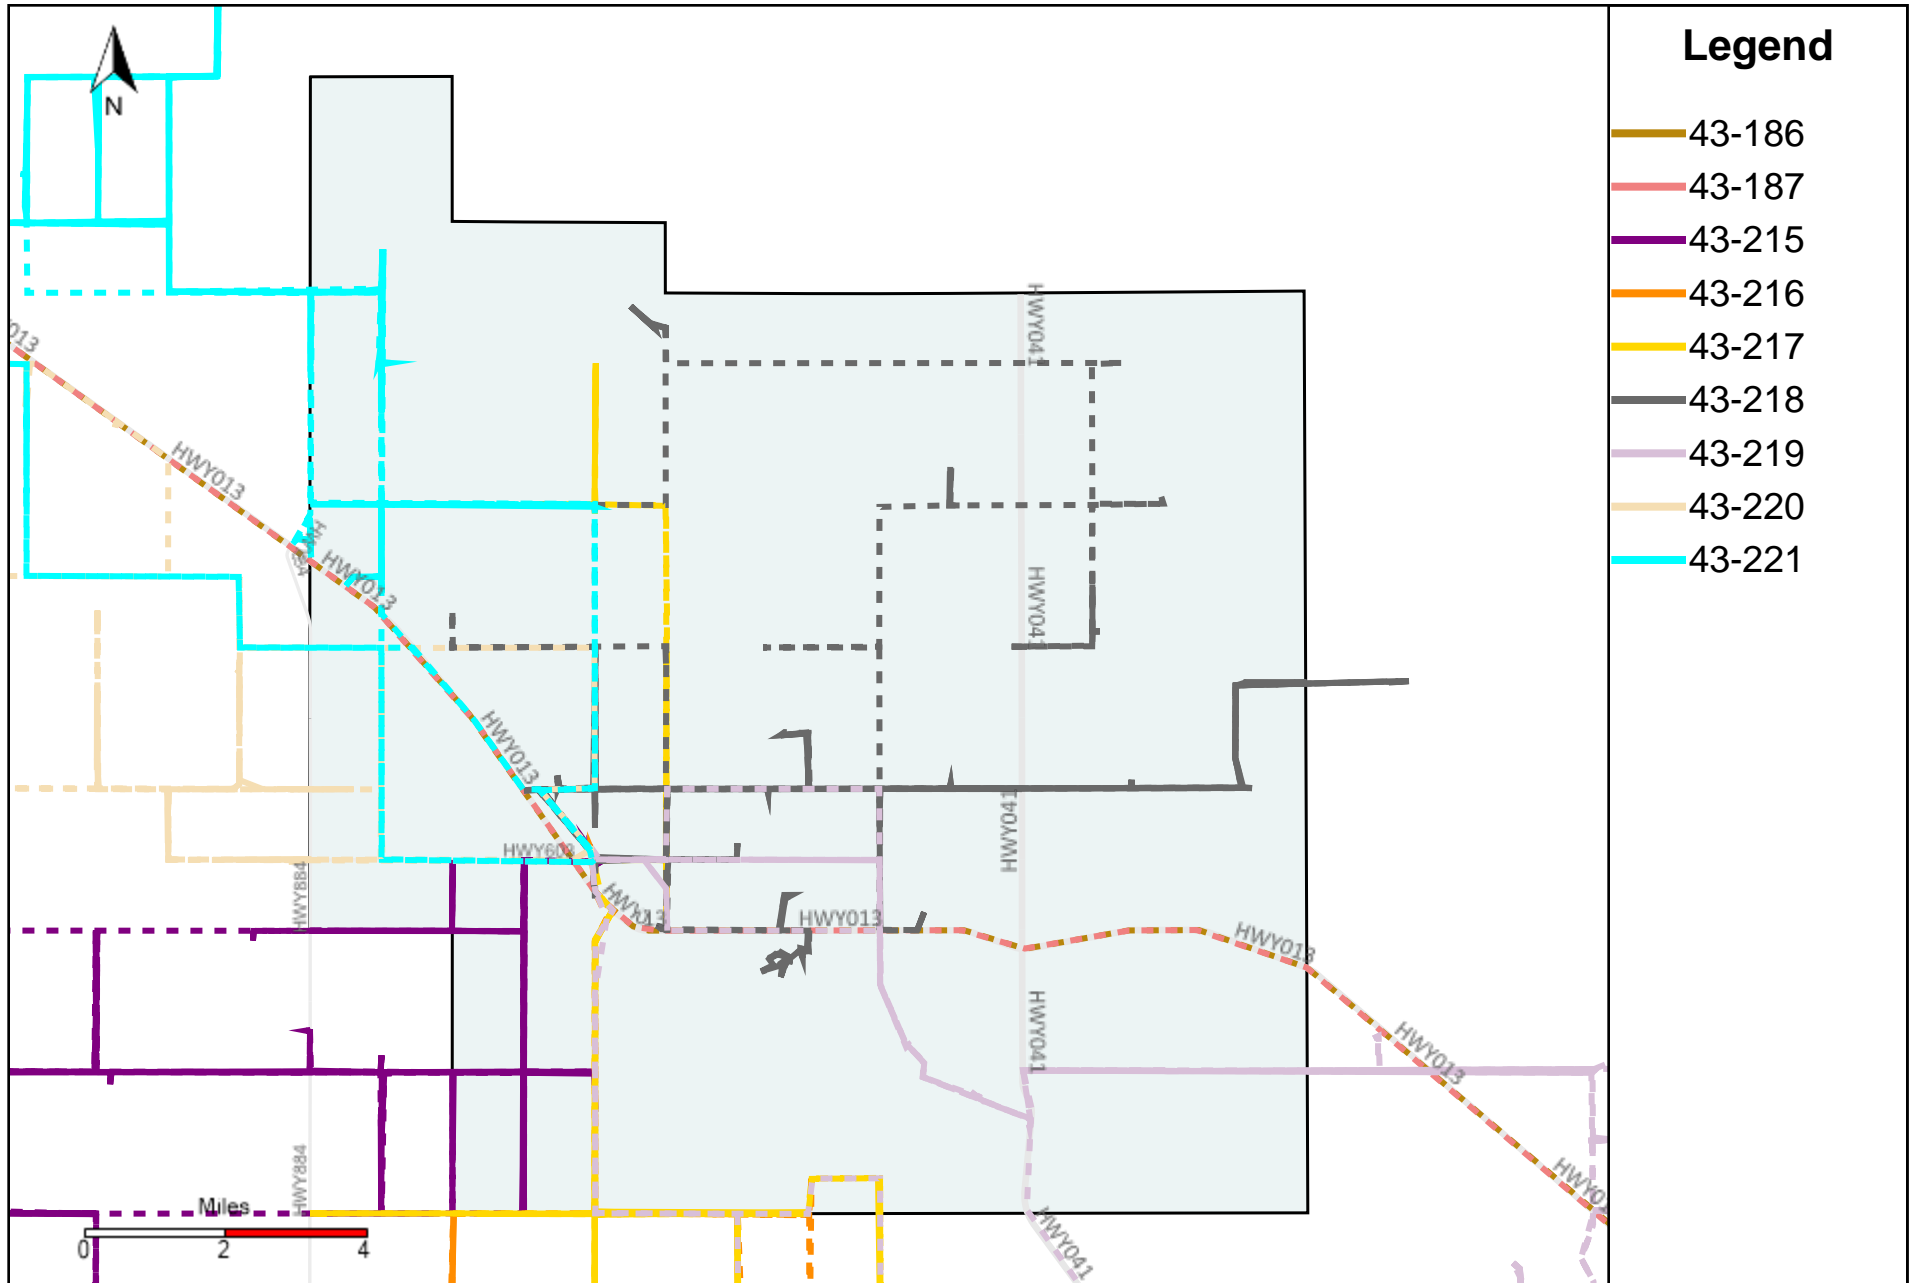

Division: 6 Grader Report(2025-12-21 ~ 2025-12-27)

Vehicle Name List	Total Distance(km)	Total Hours
43-186, 43-187, 43-215, 43-216, 43-217, 43-218, 43-219, 43-220, 43-221	2749.36	142 hrs 26 min 59 sec