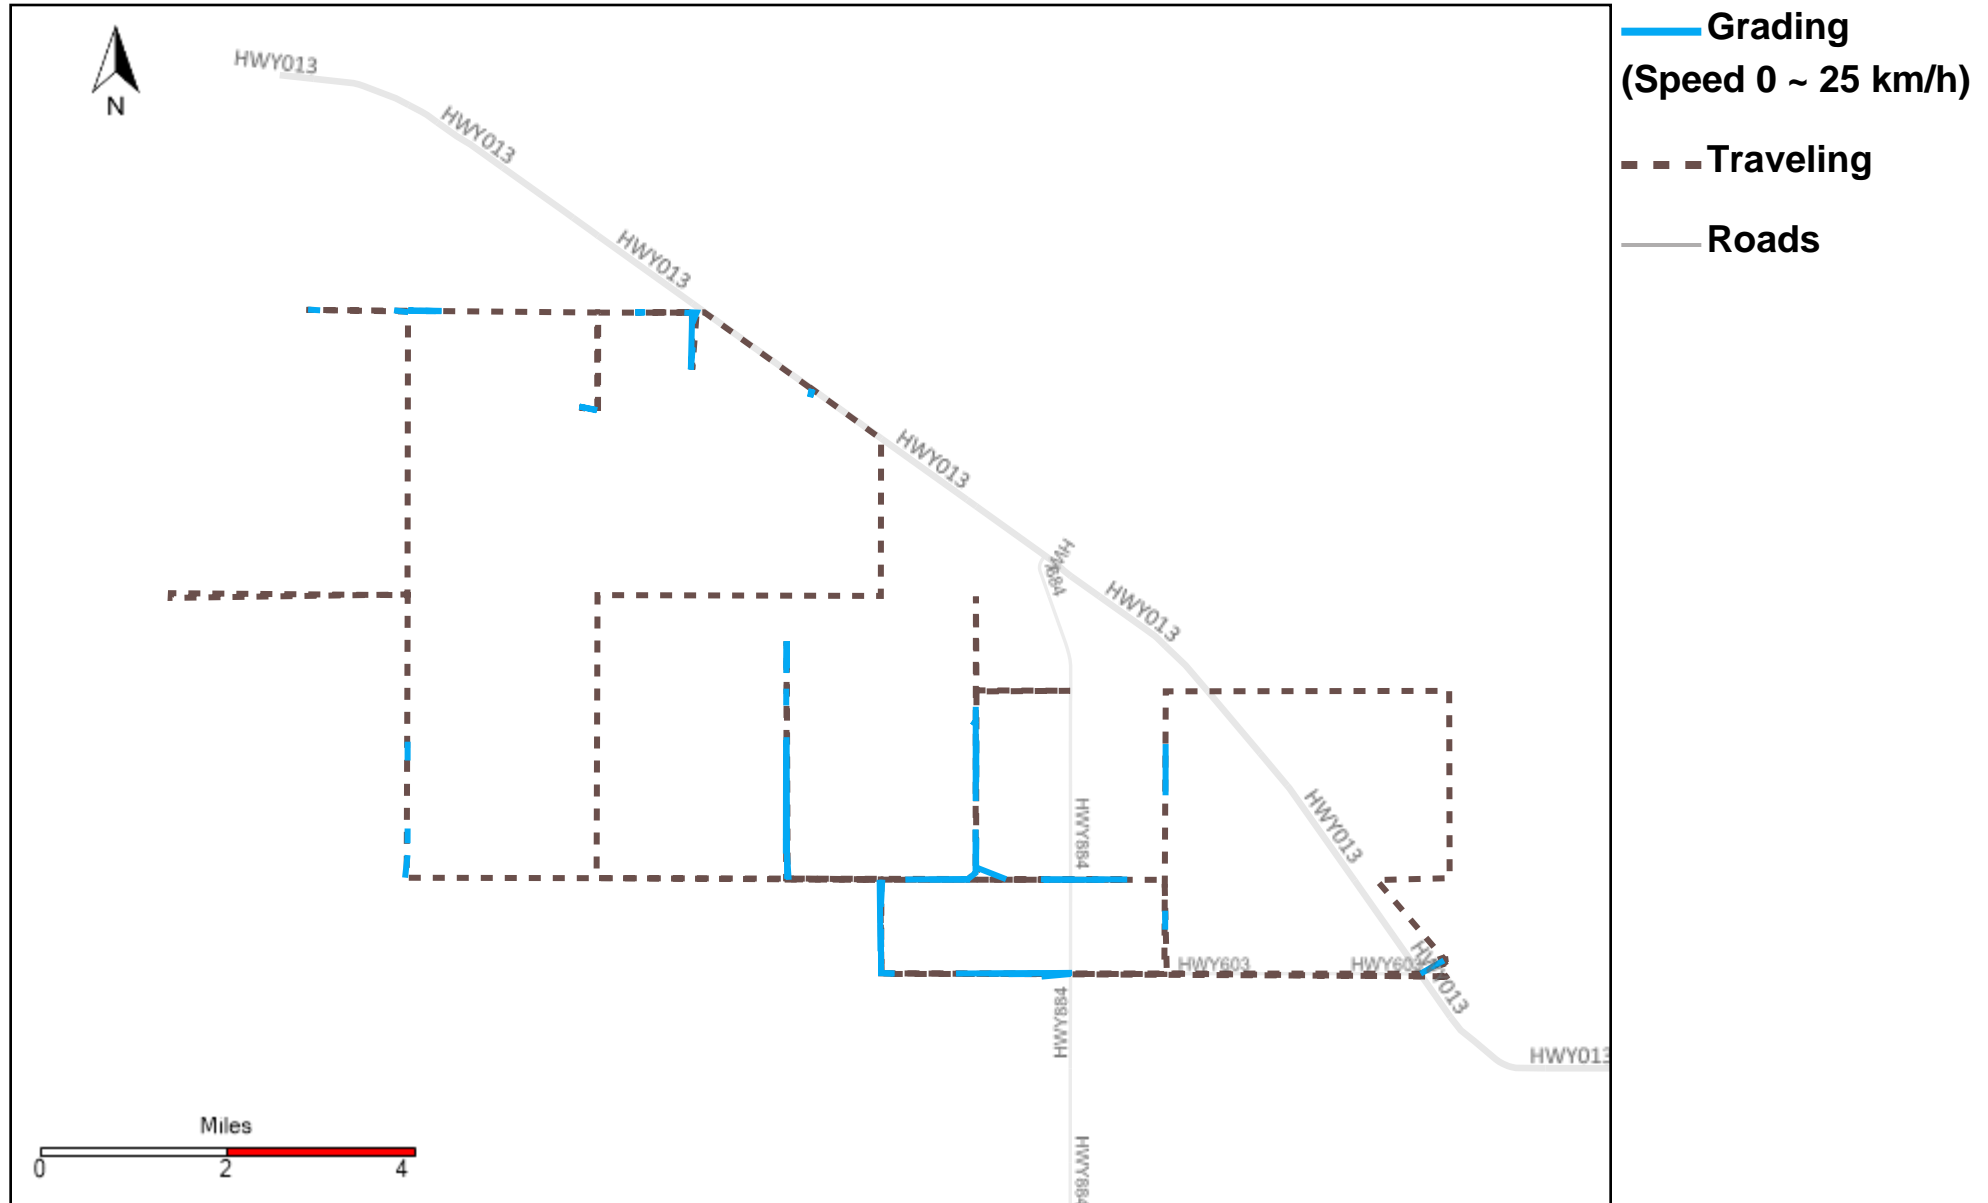

43-220_2025-12-21 ~ 2025-12-27 Tracking

Total Distance(km)	Total Hours	Work Distance(km)	Work Hours
169.36	9 hrs 28 min 49 sec	43.58	4 hrs 22 min 57 sec