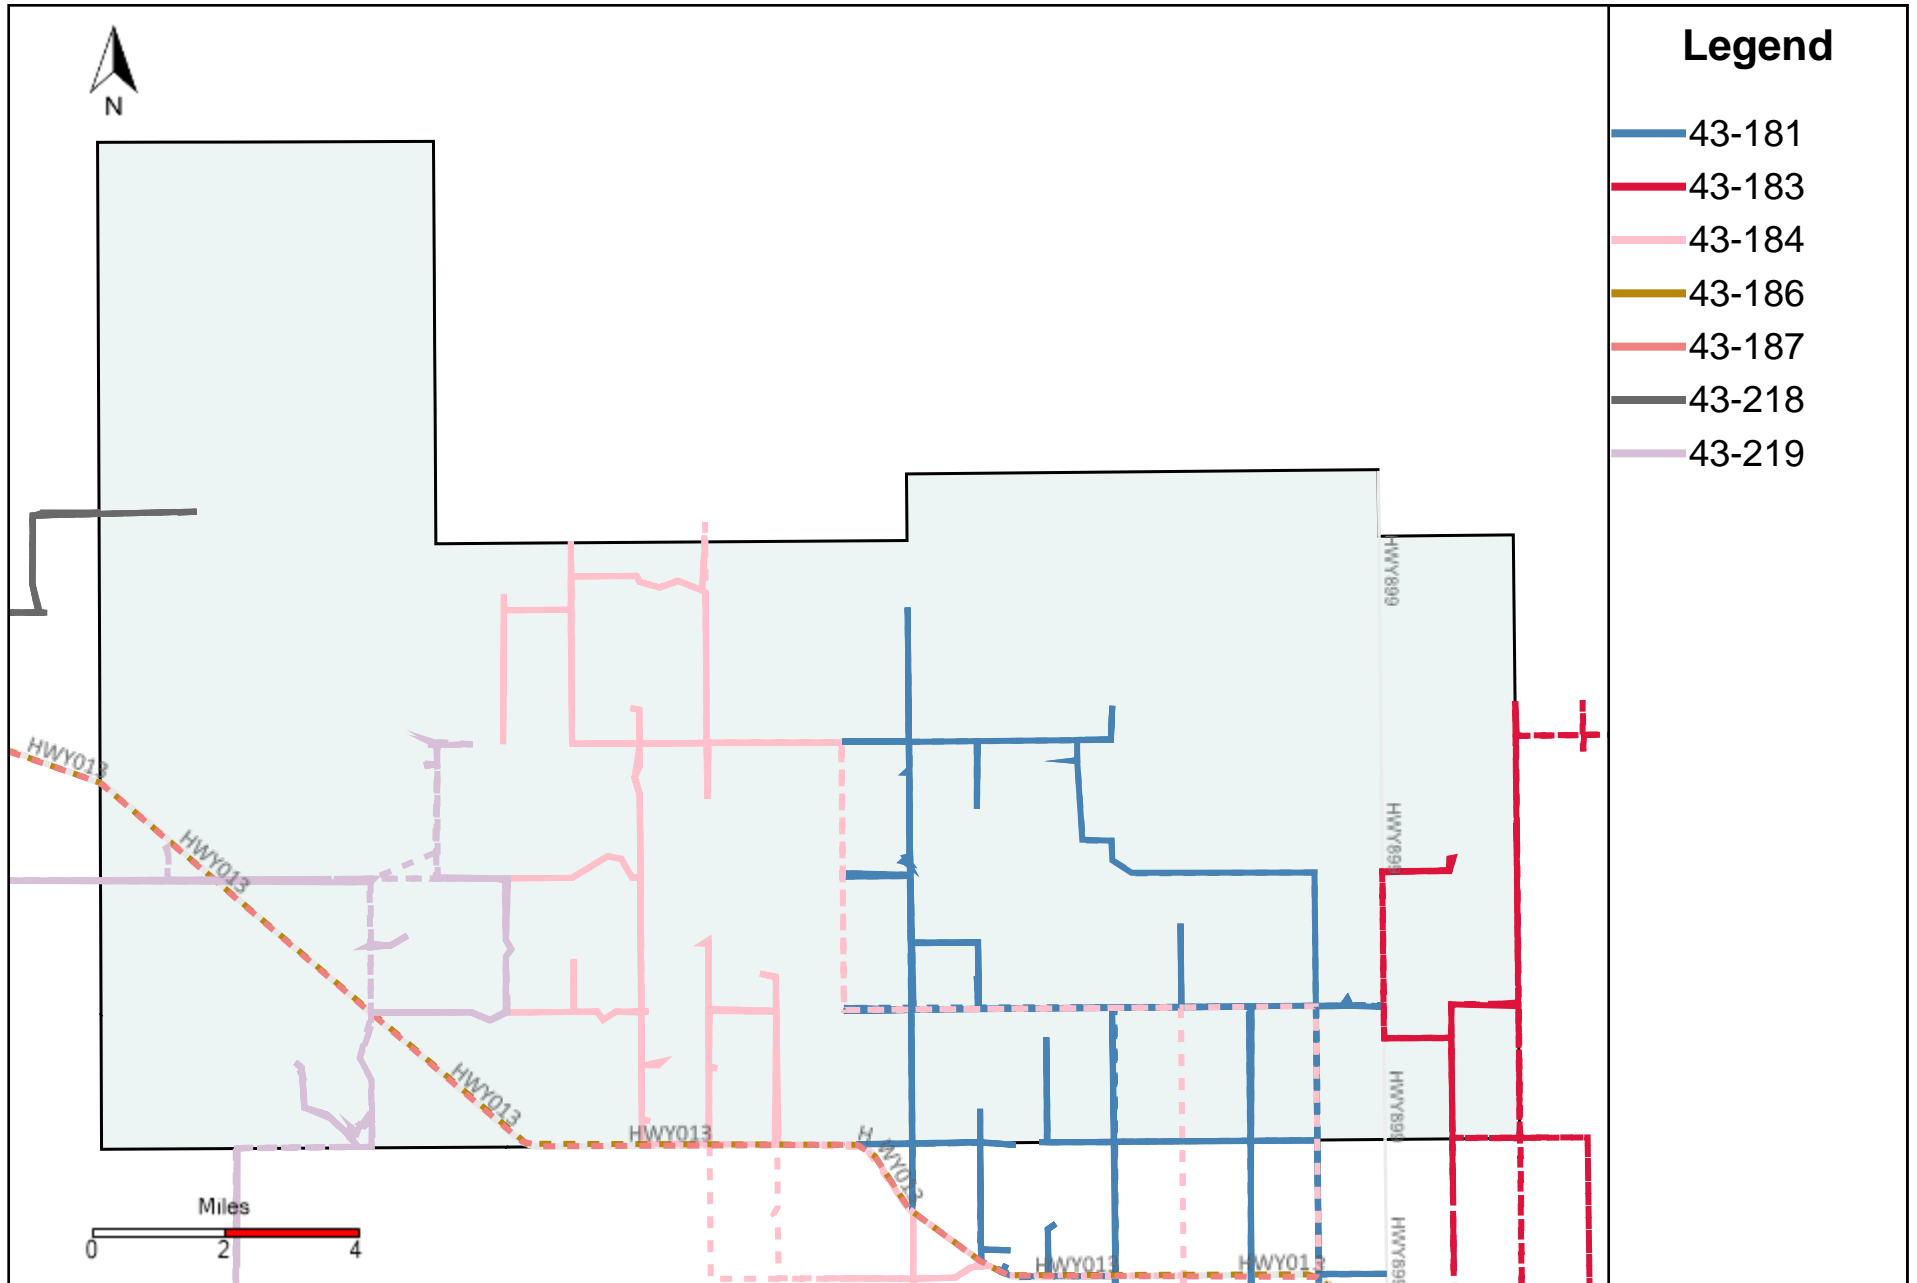

Provost Weekly Grader Report (2025-12-21 ~ 2025-12-27)

Division: 1 Grader Report(2025-12-21 ~ 2025-12-27)

Legend

- 43-182
- 43-185

Vehicle Name List	Total Distance(km)	Total Hours
43-182, 43-185	613.7	36 hrs 8 min 21 sec

Vehicle Name List	Total Distance(km)	Total Hours
43-181, 43-182, 43-183, 43-184, 43-185, 43-186, 43-187	2427.89	116 hrs 14 min 1 sec

Division: 4 Grader Report(2025-12-21 ~ 2025-12-27)

Vehicle Name List	Total Distance(km)	Total Hours
43-181, 43-183, 43-184, 43-186, 43-187, 43-218, 43-219	2429.86	115 hrs 19 min 17 sec