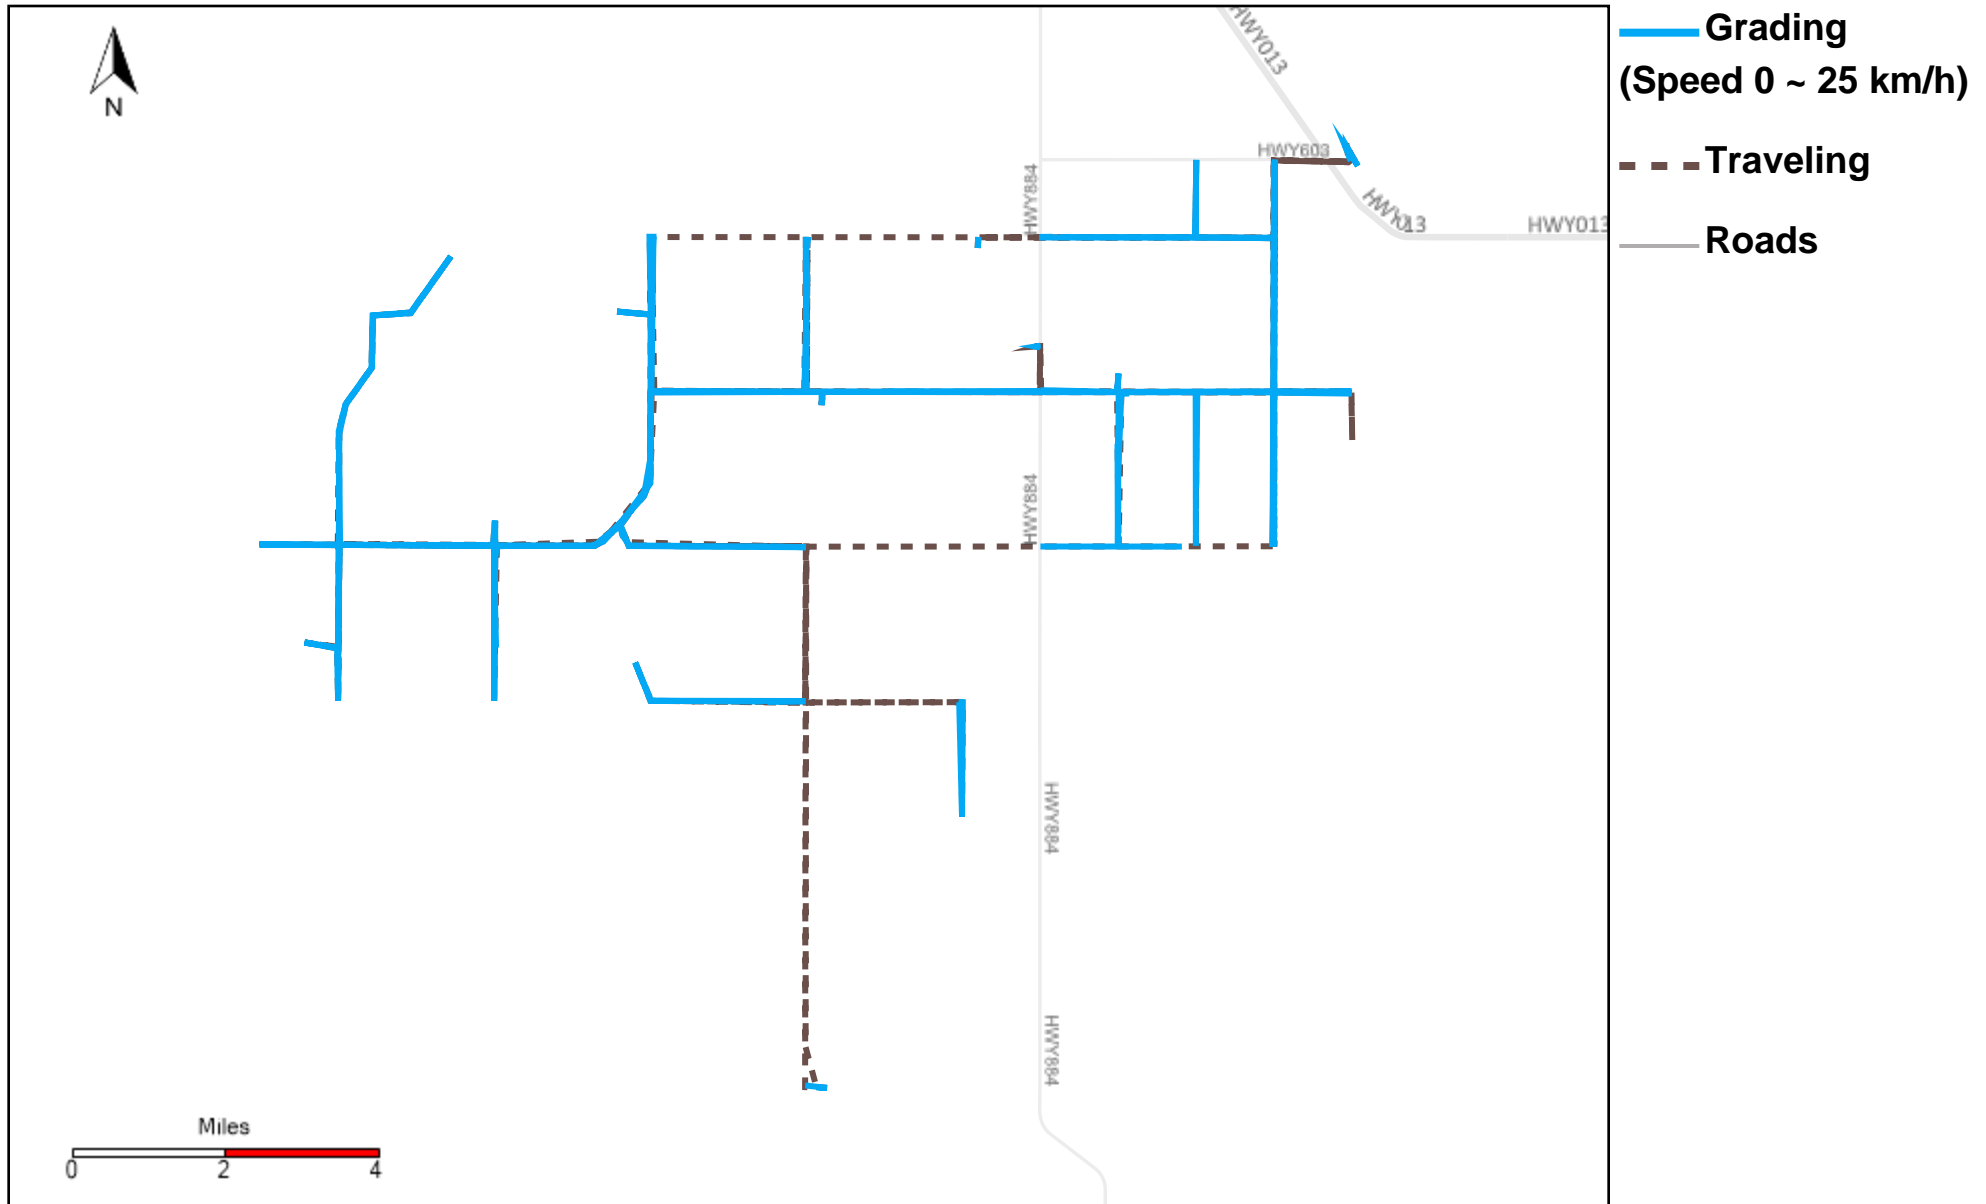

43-186_2025-12-21 ~ 2025-12-27 Tracking

Total Distance(km)	Total Hours	Work Distance(km)	Work Hours
307.51	6 hrs 14 min 58 sec	2.19	2 hrs 10 min 6 sec

43-187_2025-12-21 ~ 2025-12-27 Tracking

Total Distance(km)	Total Hours	Work Distance(km)	Work Hours
305.14	5 hrs 32 min 47 sec	1.55	1 hrs 11 min 55 sec

43-215_2025-12-21 ~ 2025-12-27 Tracking

Total Distance(km)	Total Hours	Work Distance(km)	Work Hours
411.02	27 hrs 1 min 52 sec	253.21	18 hrs 13 min 6 sec

43-217_2025-12-21 ~ 2025-12-27 Tracking

Total Distance(km)	Total Hours	Work Distance(km)	Work Hours
232.77	16 hrs 17 min 23 sec	163.43	13 hrs 27 min 29 sec