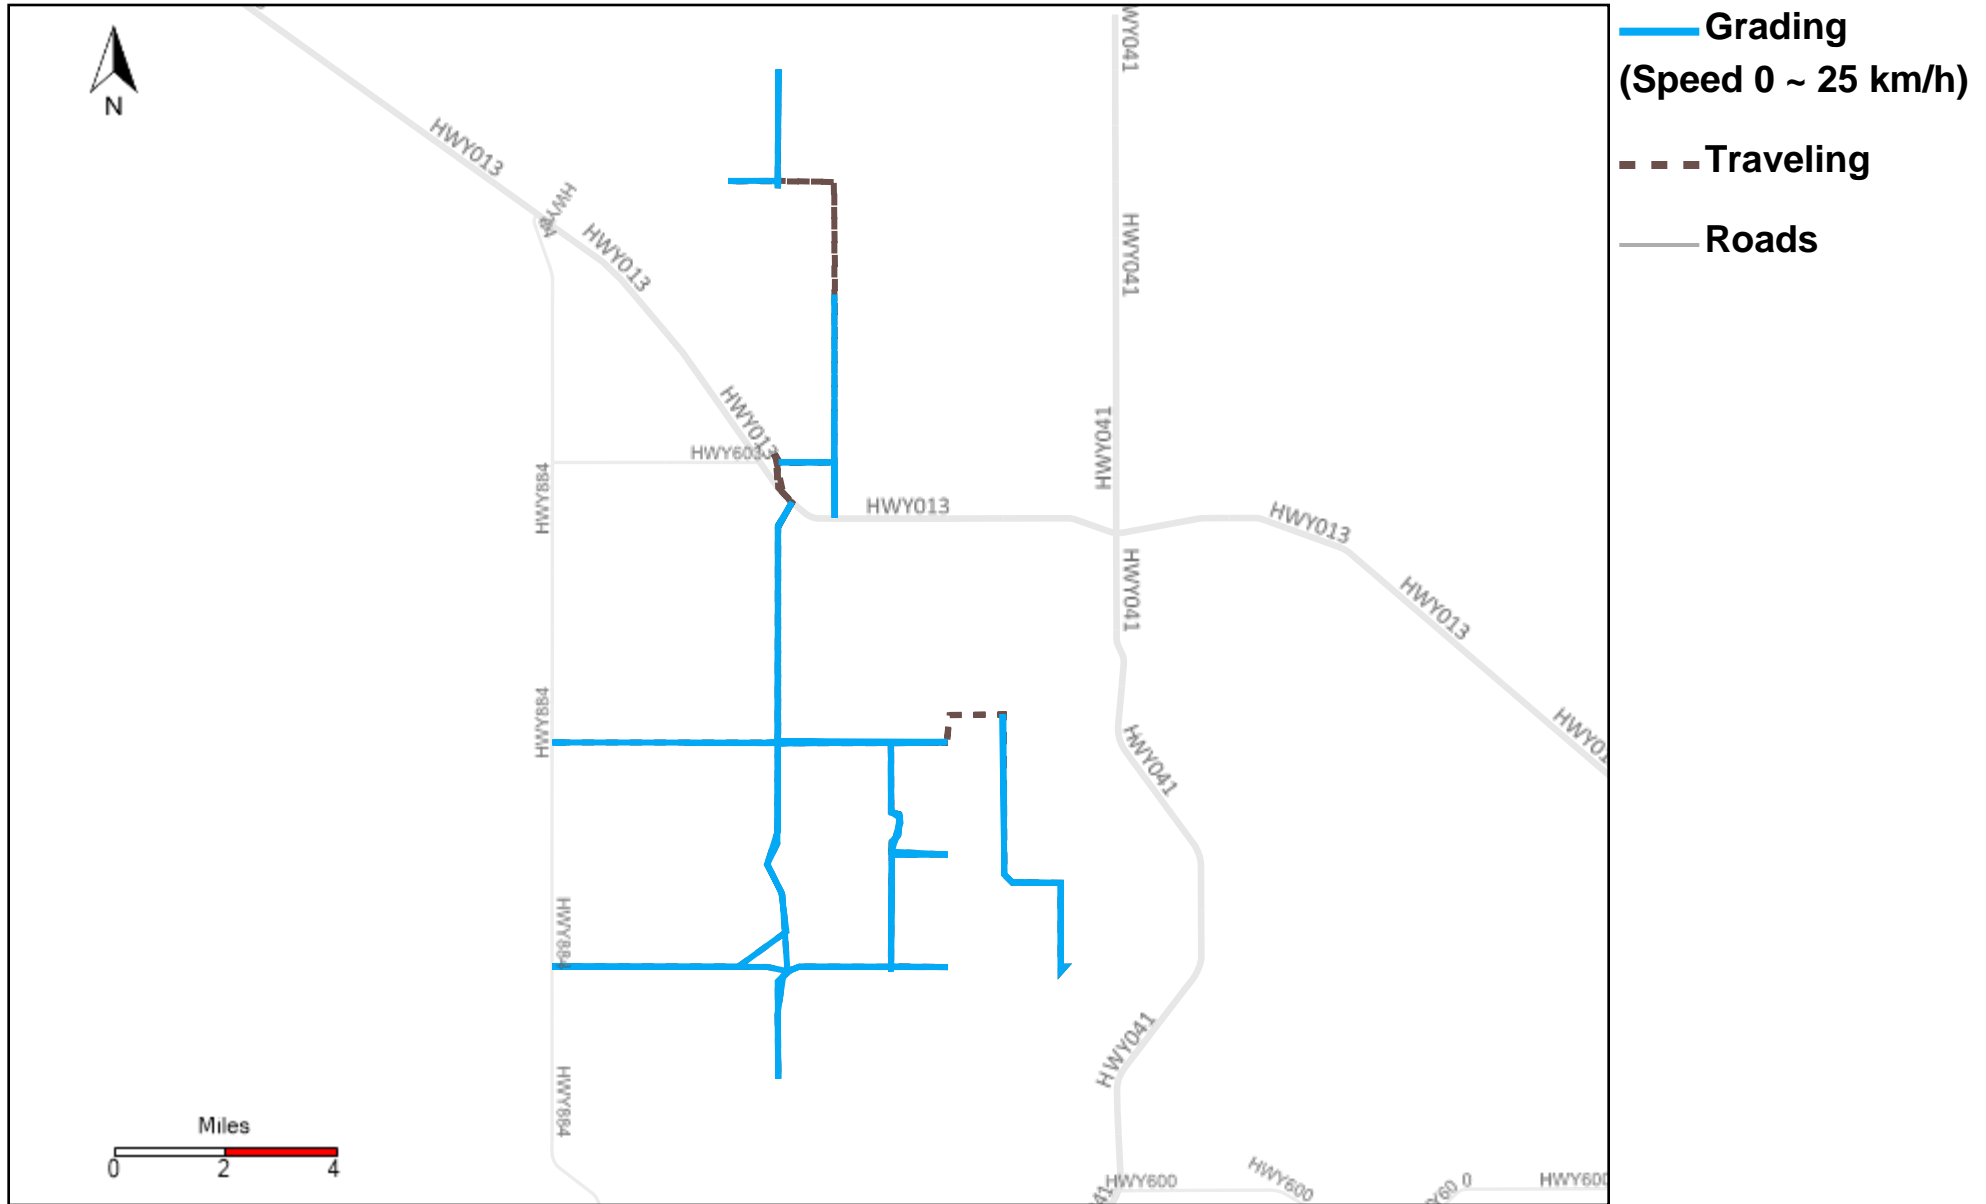

43-217_2025-12-21 ~ 2025-12-27 Tracking

Total Distance(km)	Total Hours	Work Distance(km)	Work Hours
232.77	16 hrs 17 min 23 sec	163.43	13 hrs 27 min 29 sec