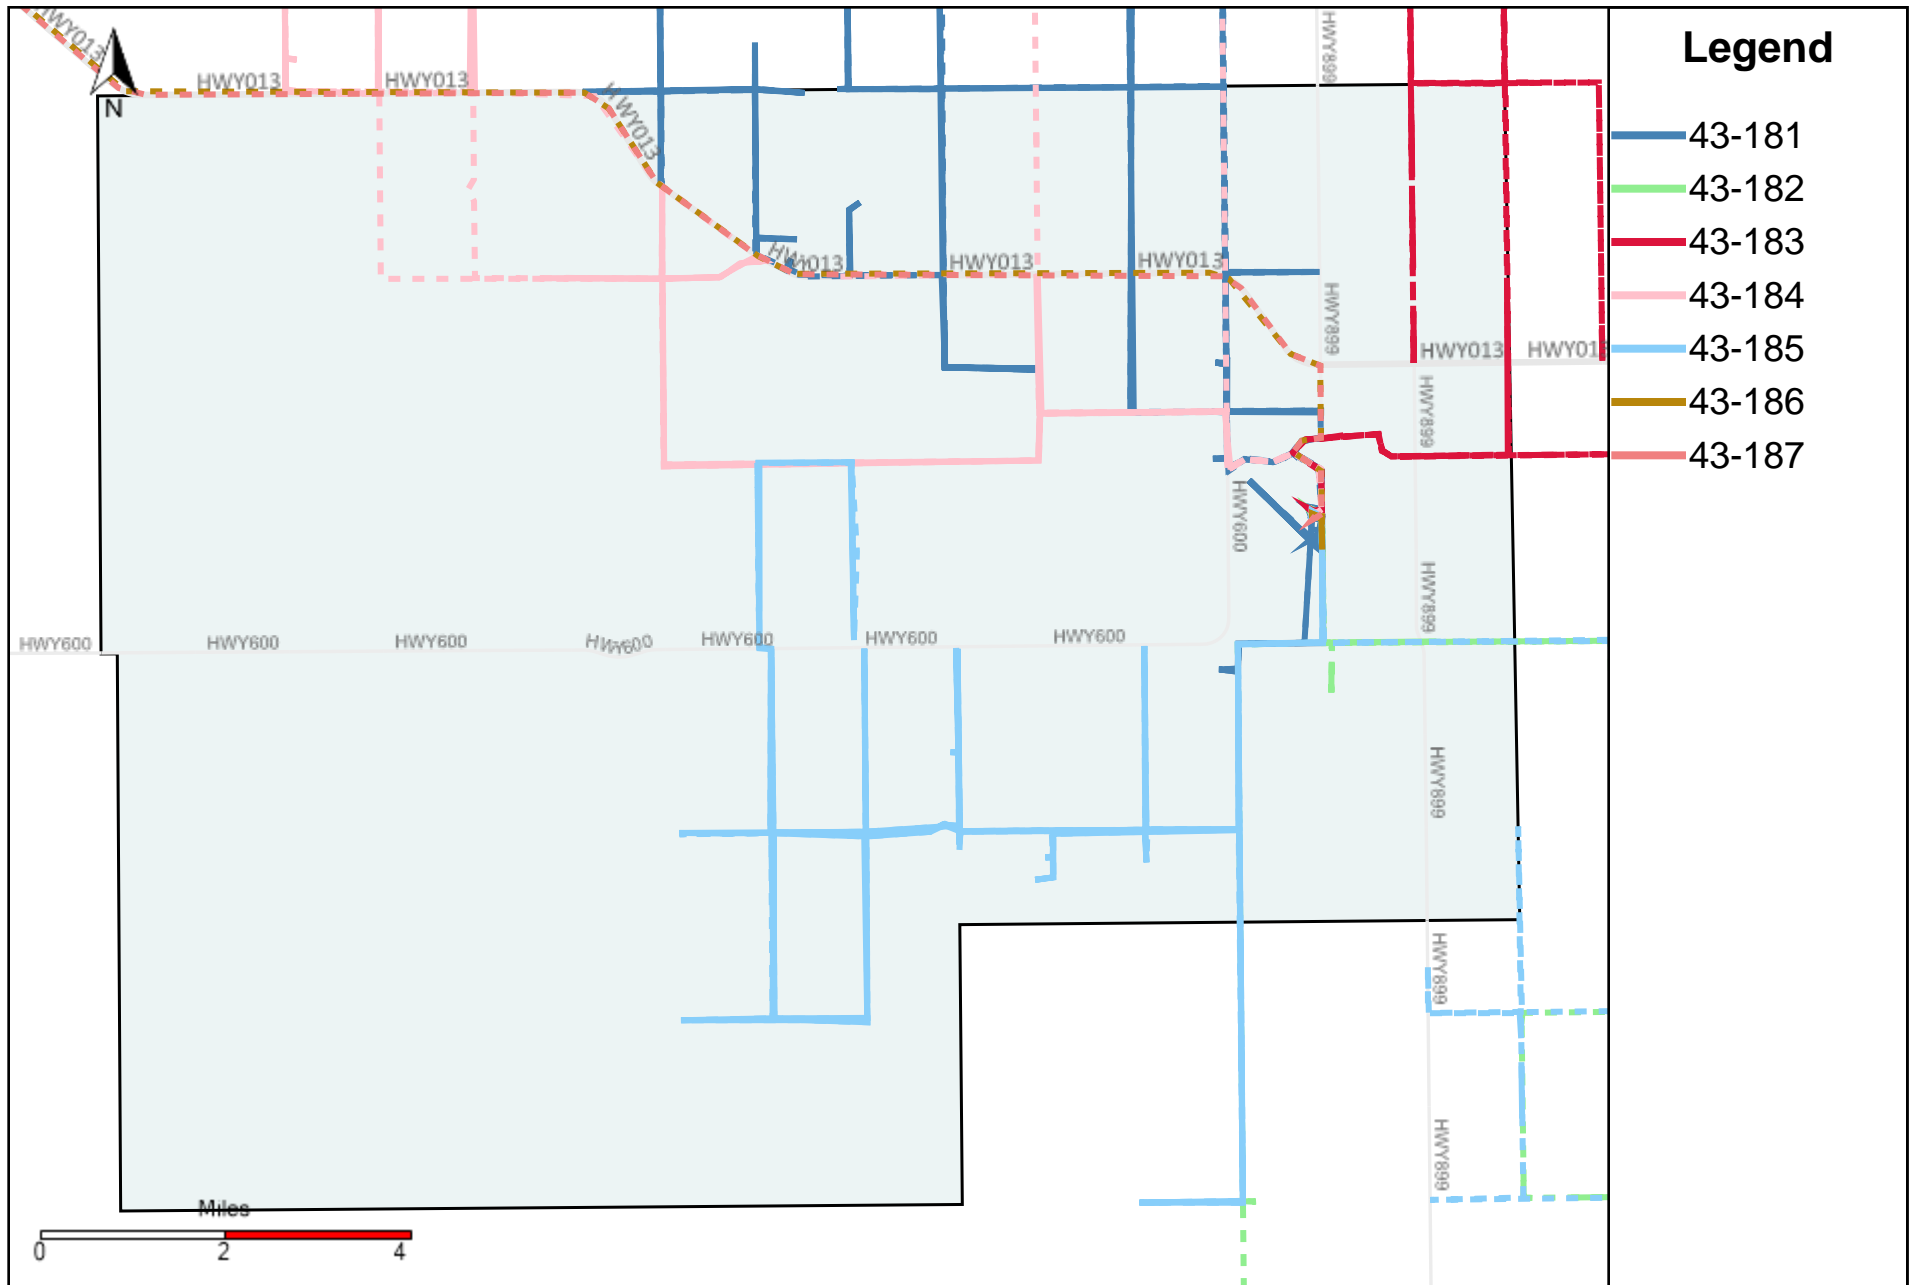

Provost Weekly Grader Report (2025-12-21 ~ 2025-12-27)

Division: 1 Grader Report(2025-12-21 ~ 2025-12-27)

Legend

- 43-182
- 43-185

Vehicle Name List	Total Distance(km)	Total Hours
43-182, 43-185	613.7	36 hrs 8 min 21 sec

Division: 2 Grader Report(2025-12-21 ~ 2025-12-27)

Vehicle Name List	Total Distance(km)	Total Hours
43-182, 43-183, 43-185	1111.78	57 hrs 36 min 51 sec

Division: 3 Grader Report(2025-12-21 ~ 2025-12-27)

Vehicle Name List	Total Distance(km)	Total Hours
43-181, 43-182, 43-183, 43-184, 43-185, 43-186, 43-187	2427.89	116 hrs 14 min 1 sec

Division: 4 Grader Report(2025-12-21 ~ 2025-12-27)

Vehicle Name List	Total Distance(km)	Total Hours
43-181, 43-183, 43-184, 43-186, 43-187, 43-218, 43-219	2429.86	115 hrs 19 min 17 sec

Vehicle Name List	Total Distance(km)	Total Hours
43-186, 43-187, 43-215, 43-216, 43-217, 43-218, 43-219, 43-220, 43-221	2749.36	142 hrs 26 min 59 sec

Division: 7 Grader Report(2025-12-21 ~ 2025-12-27)

Vehicle Name List	Total Distance(km)	Total Hours
43-186, 43-187, 43-215, 43-216, 43-217, 43-220, 43-221	2133.69	107 hrs 13 min 22 sec