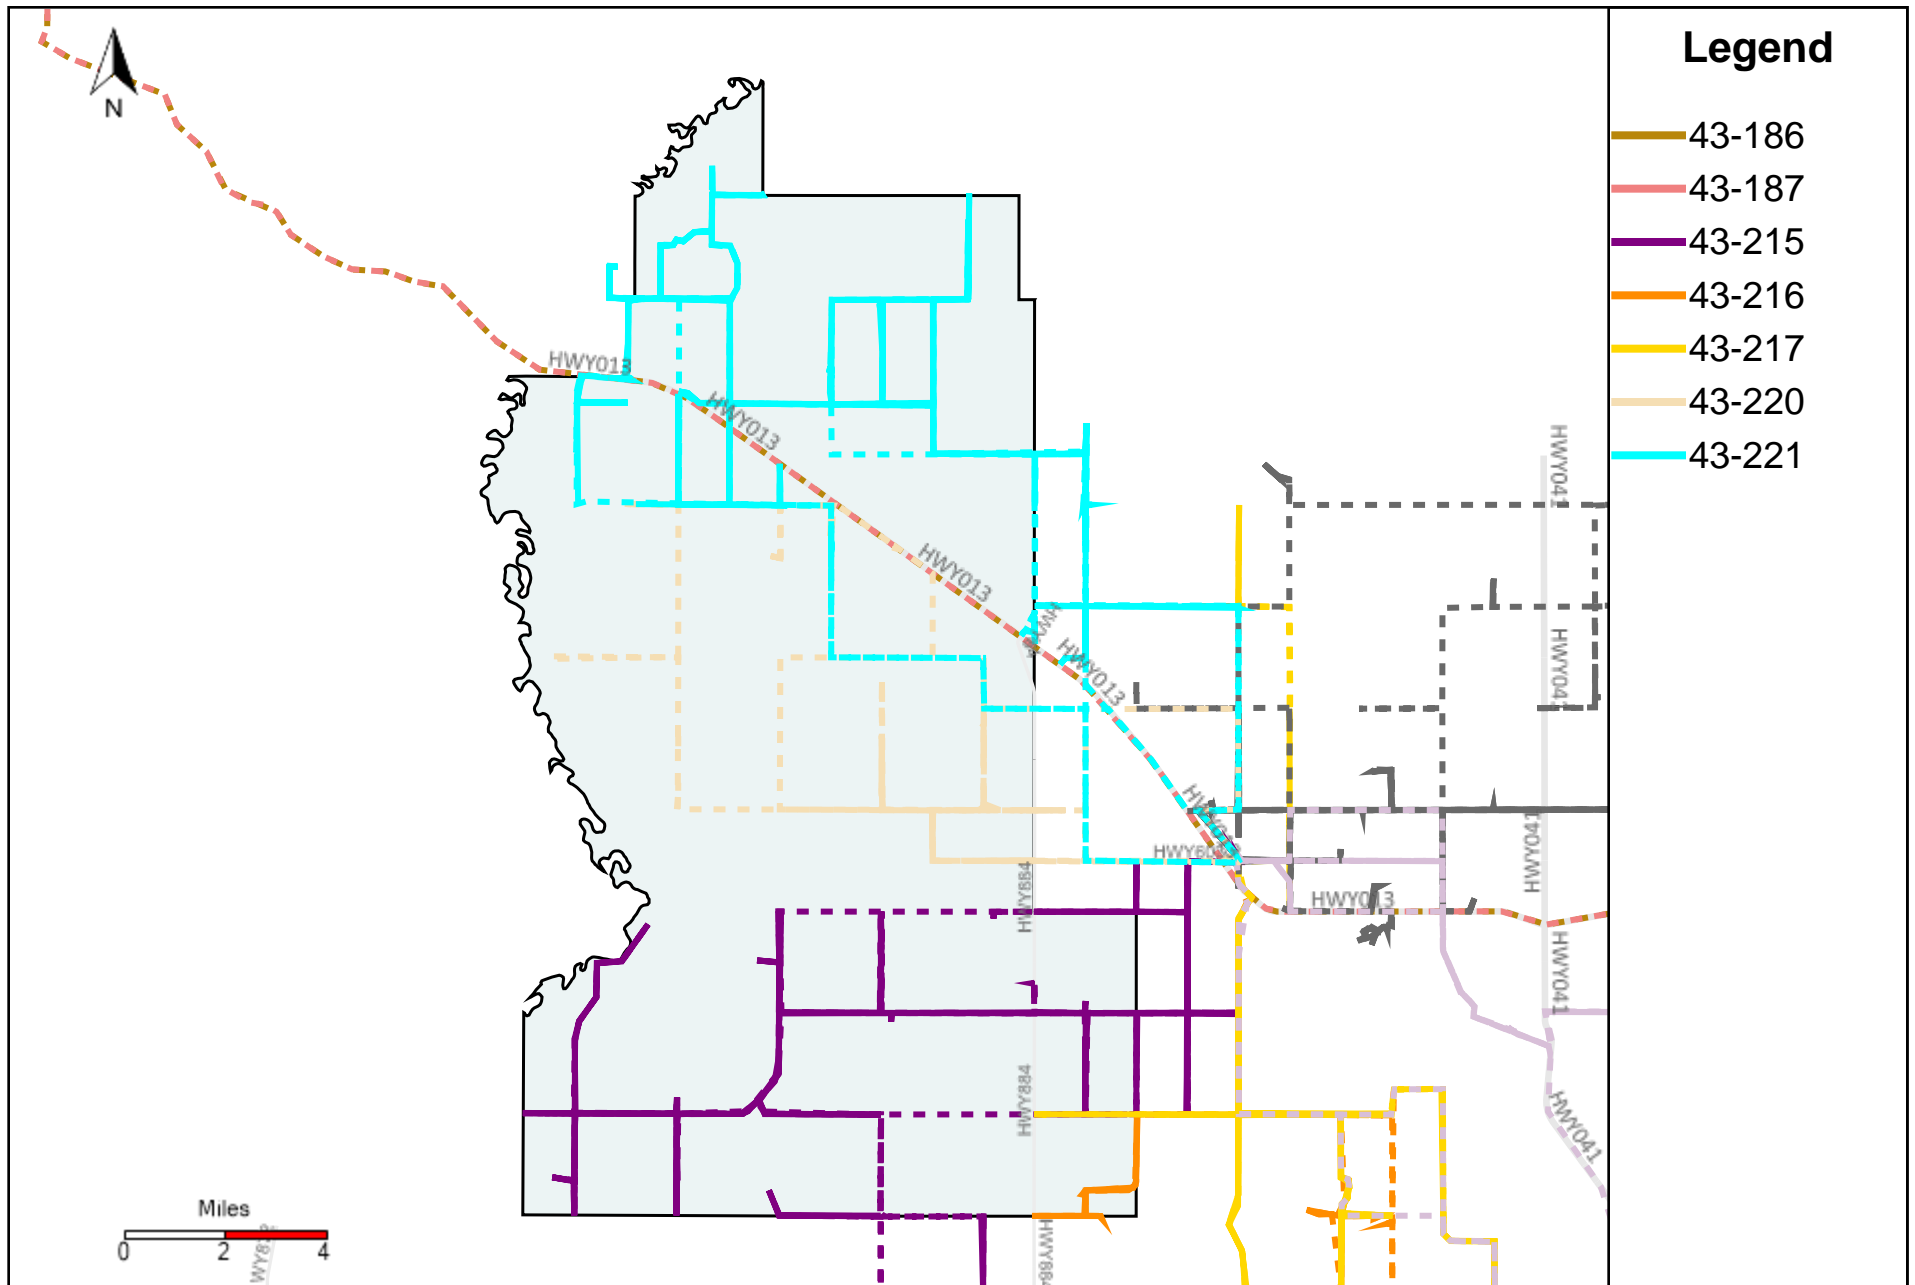

Vehicle Name List	Total Distance(km)	Total Hours
43-181, 43-182, 43-183, 43-184, 43-185, 43-186, 43-187	2427.89	116 hrs 14 min 1 sec

Division: 4 Grader Report(2025-12-21 ~ 2025-12-27)

Vehicle Name List	Total Distance(km)	Total Hours
43-181, 43-183, 43-184, 43-186, 43-187, 43-218, 43-219	2429.86	115 hrs 19 min 17 sec

Division: 5 Grader Report(2025-12-21 ~ 2025-12-27)

Vehicle Name List	Total Distance(km)	Total Hours
43-215, 43-216, 43-217, 43-219	1231.54	76 hrs 10 min 12 sec

Division: 6 Grader Report(2025-12-21 ~ 2025-12-27)

Vehicle Name List	Total Distance(km)	Total Hours
43-186, 43-187, 43-215, 43-216, 43-217, 43-218, 43-219, 43-220, 43-221	2749.36	142 hrs 26 min 59 sec

Division: 7 Grader Report(2025-12-21 ~ 2025-12-27)

Vehicle Name List	Total Distance(km)	Total Hours
43-186, 43-187, 43-215, 43-216, 43-217, 43-220, 43-221	2133.69	107 hrs 13 min 22 sec