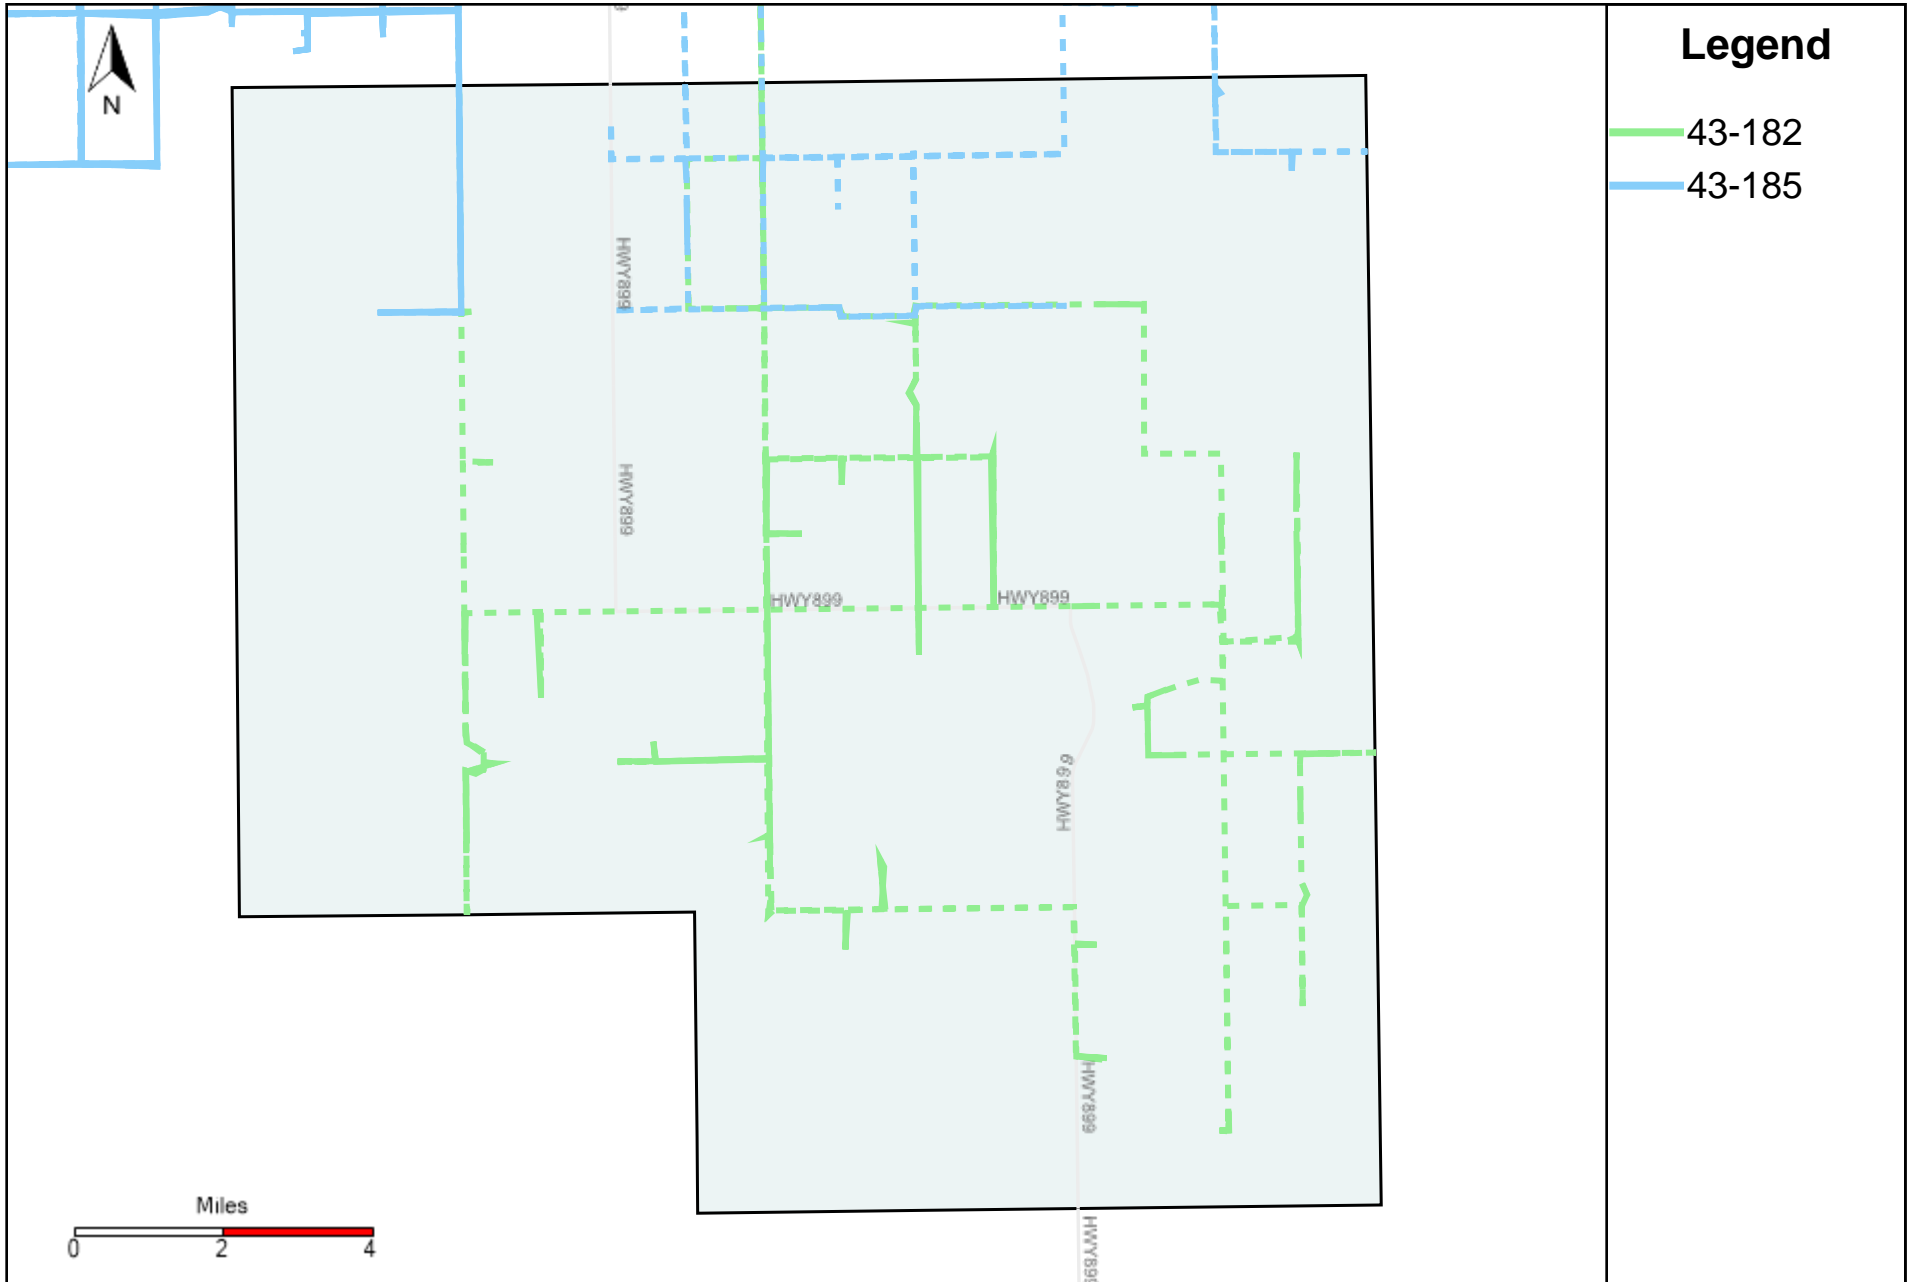

Provost Weekly Grader Report (2025-12-21 ~ 2025-12-27)

Division: 1 Grader Report(2025-12-21 ~ 2025-12-27)

Legend

- 43-182
- 43-185

Vehicle Name List	Total Distance(km)	Total Hours
43-182, 43-185	613.7	36 hrs 8 min 21 sec