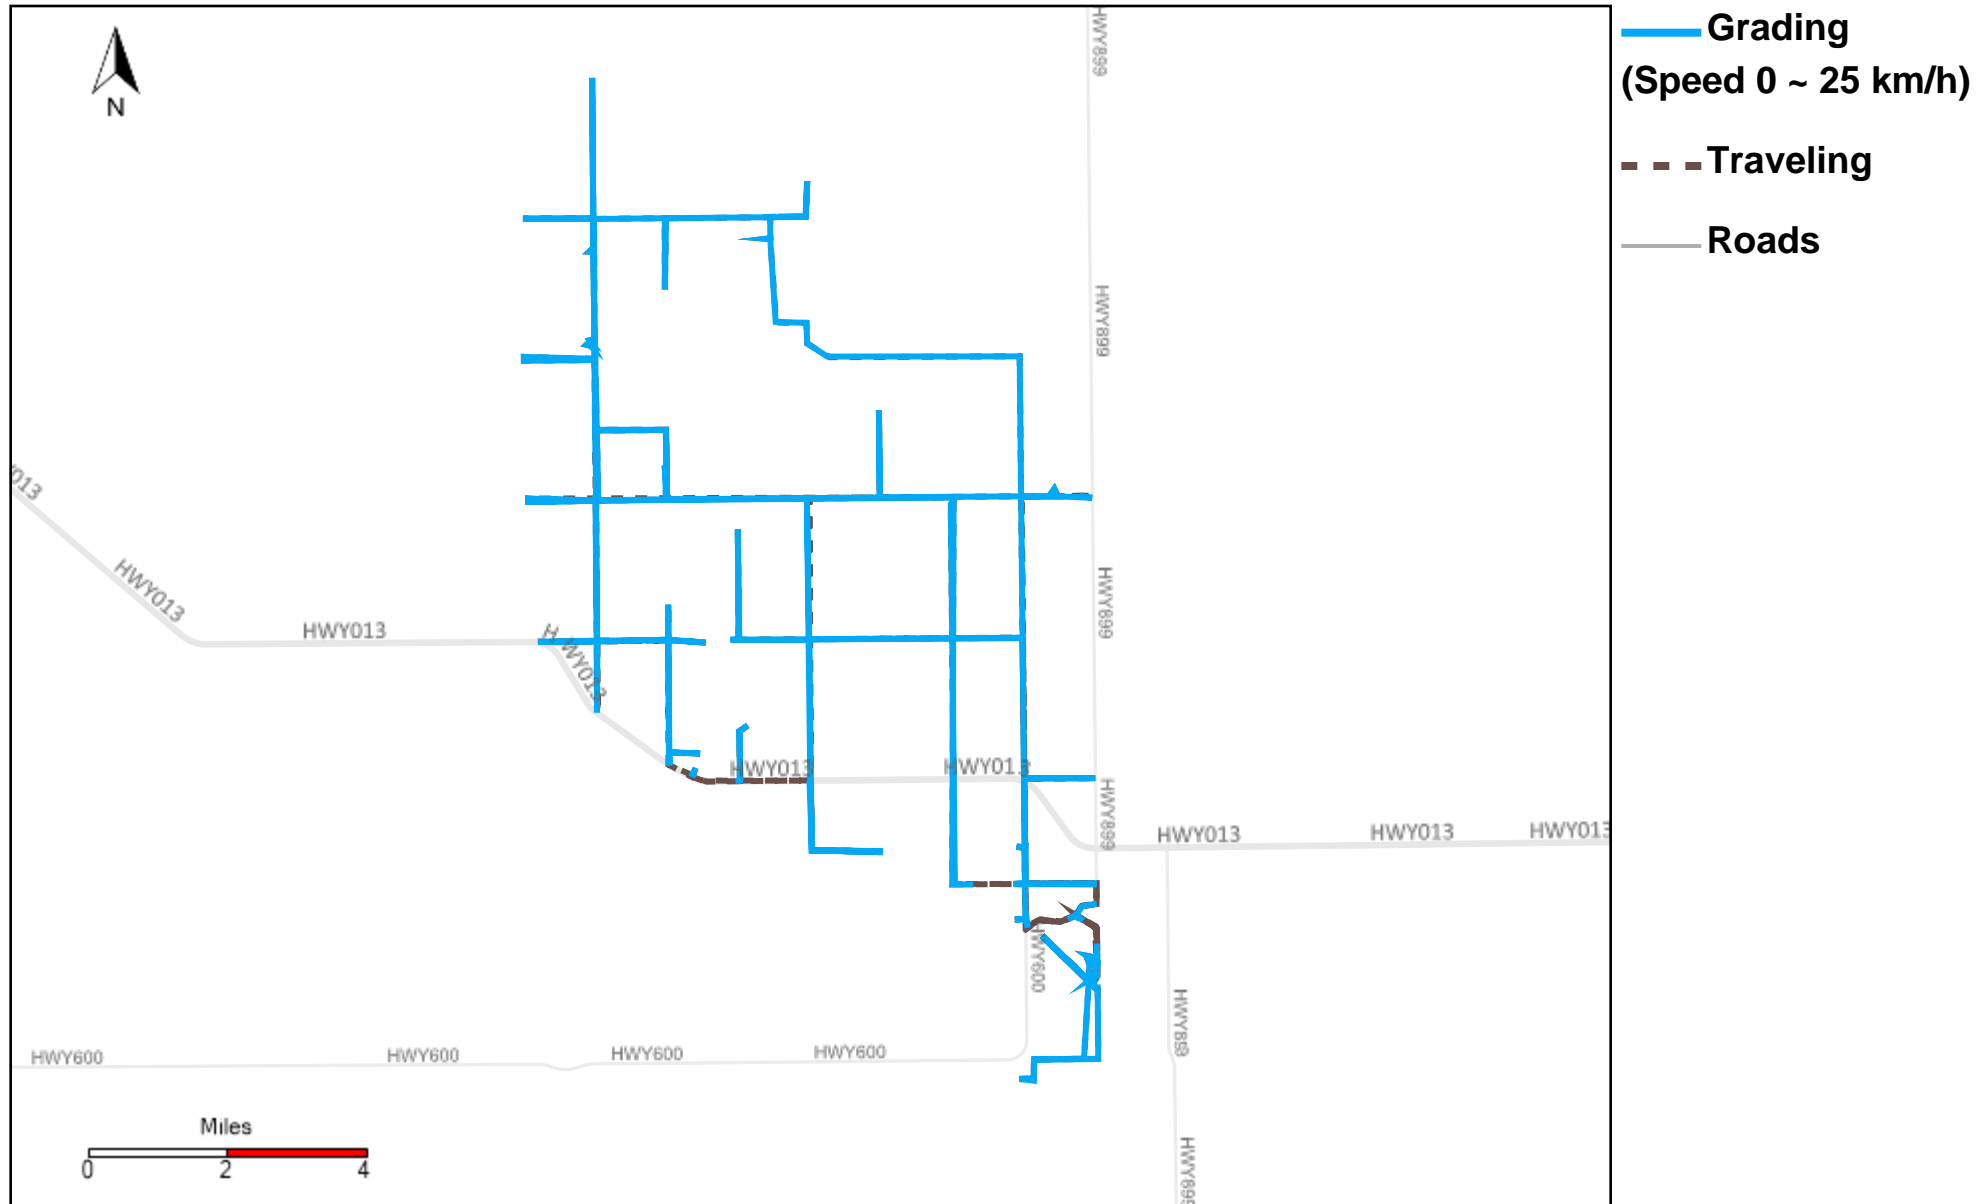

43-181_2025-12-21 ~ 2025-12-27 Tracking

Total Distance(km)	Total Hours	Work Distance(km)	Work Hours
342.27	26 hrs 21 min 4 sec	295.23	24 hrs 47 min 34 sec