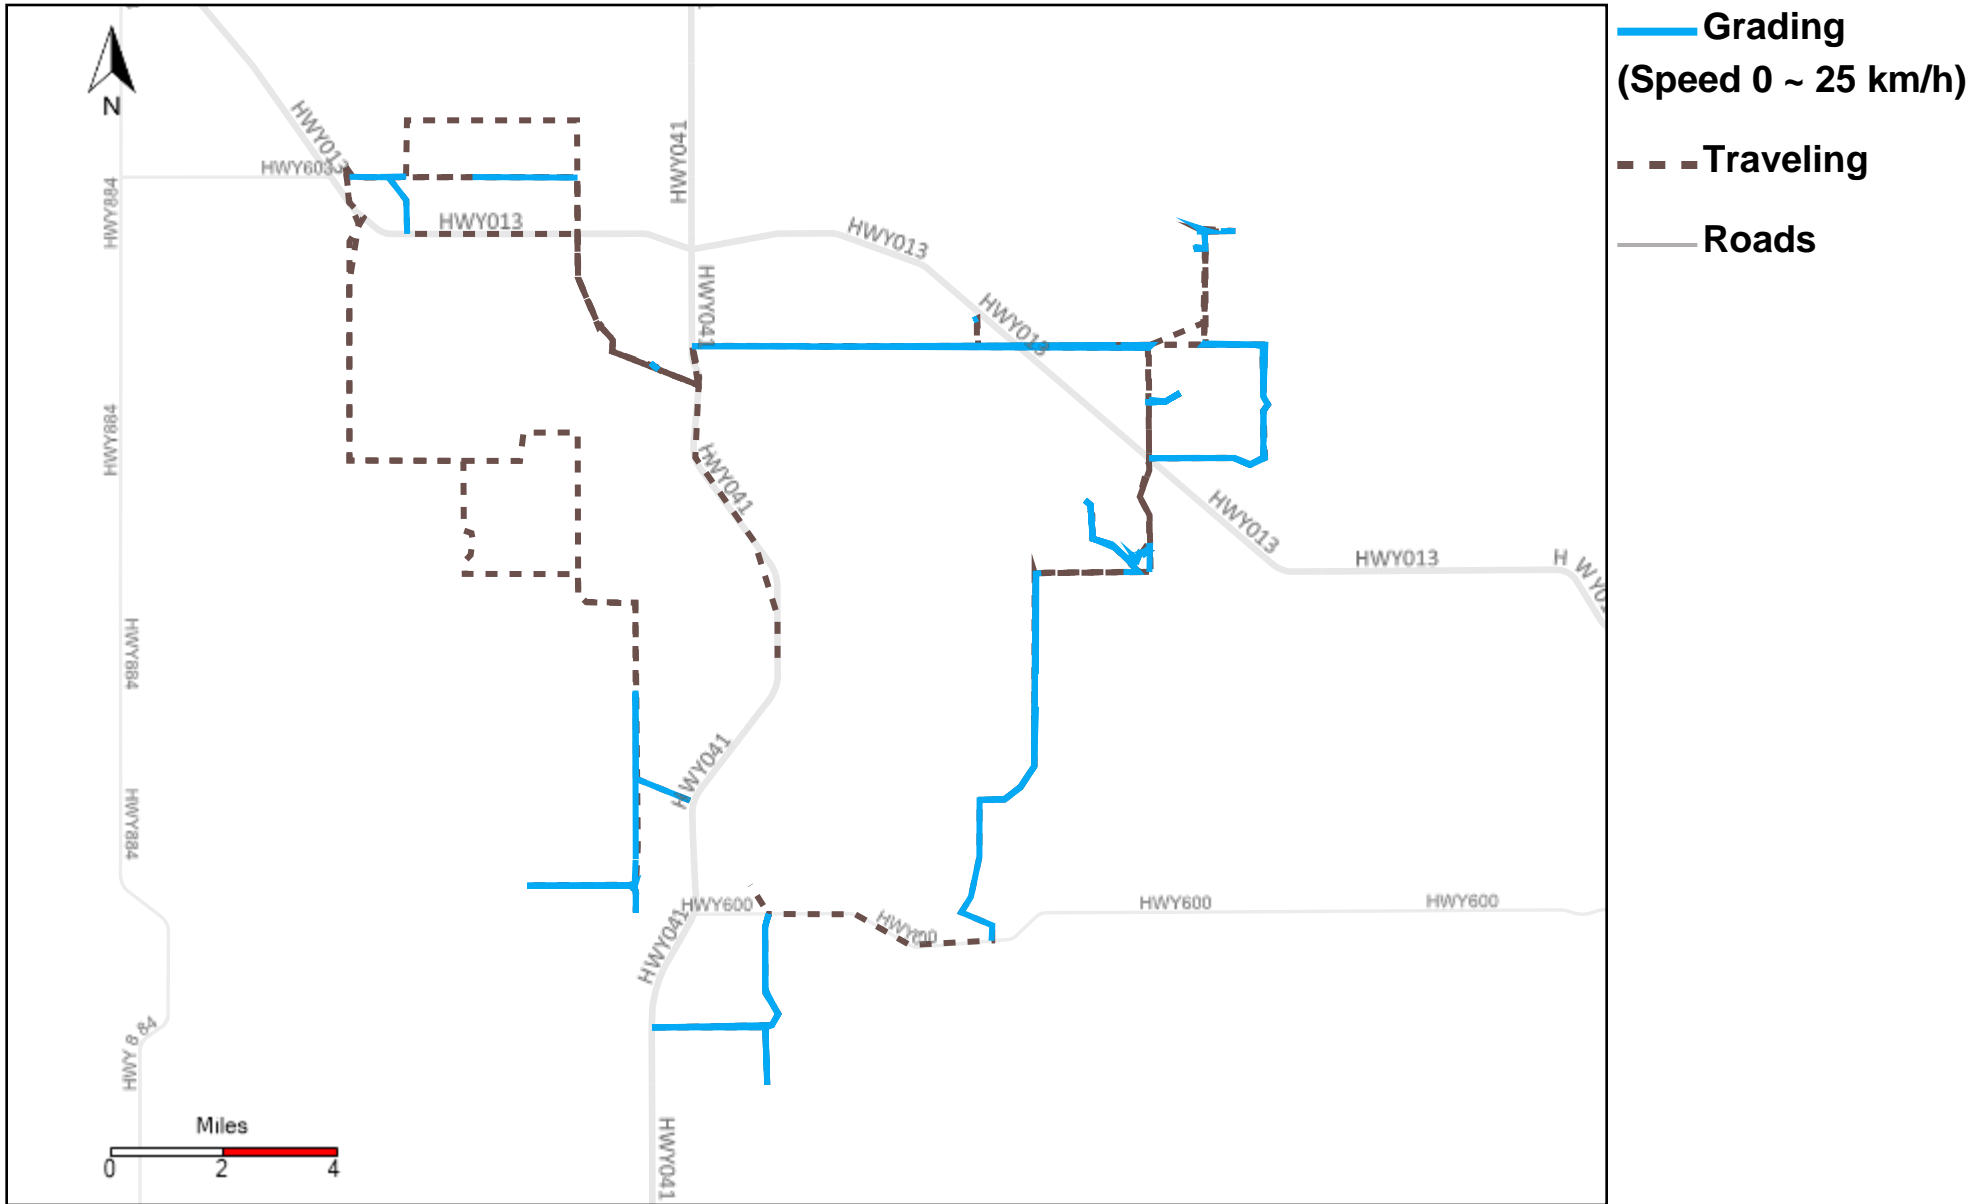

43-219_2025-12-21 ~ 2025-12-27 Tracking

Total Distance(km)	Total Hours	Work Distance(km)	Work Hours
356.47	19 hrs 22 min 24 sec	300.66	11 hrs 53 min 8 sec