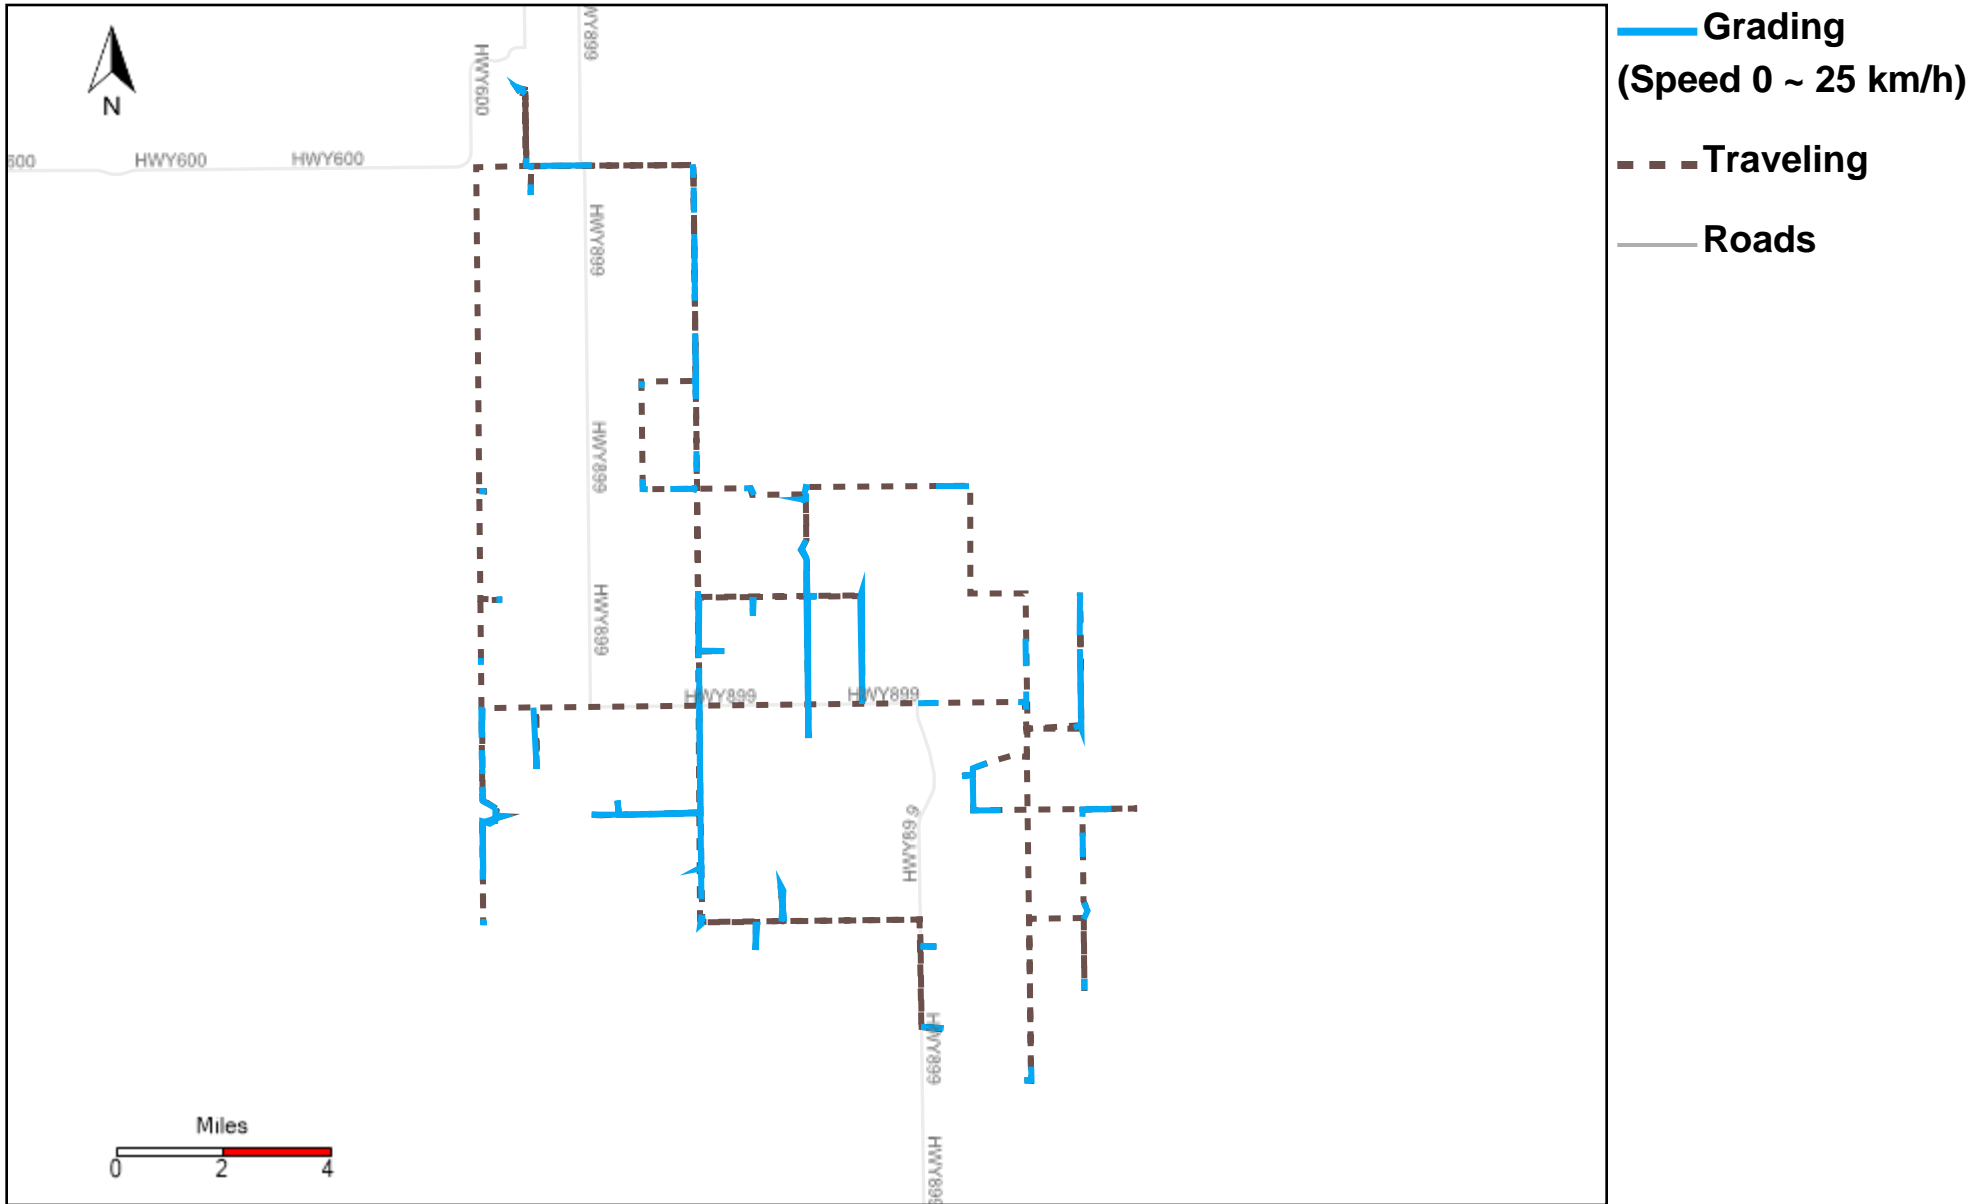

43-182_2025-12-21 ~ 2025-12-27 Tracking

Total Distance(km)	Total Hours	Work Distance(km)	Work Hours
281.8	14 hrs 42 min 24 sec	114.16	8 hrs 42 min 46 sec

43-183_2025-12-21 ~ 2025-12-27 Tracking

Total Distance(km)	Total Hours	Work Distance(km)	Work Hours
498.08	21 hrs 28 min 30 sec	119.57	8 hrs 7 min 32 sec