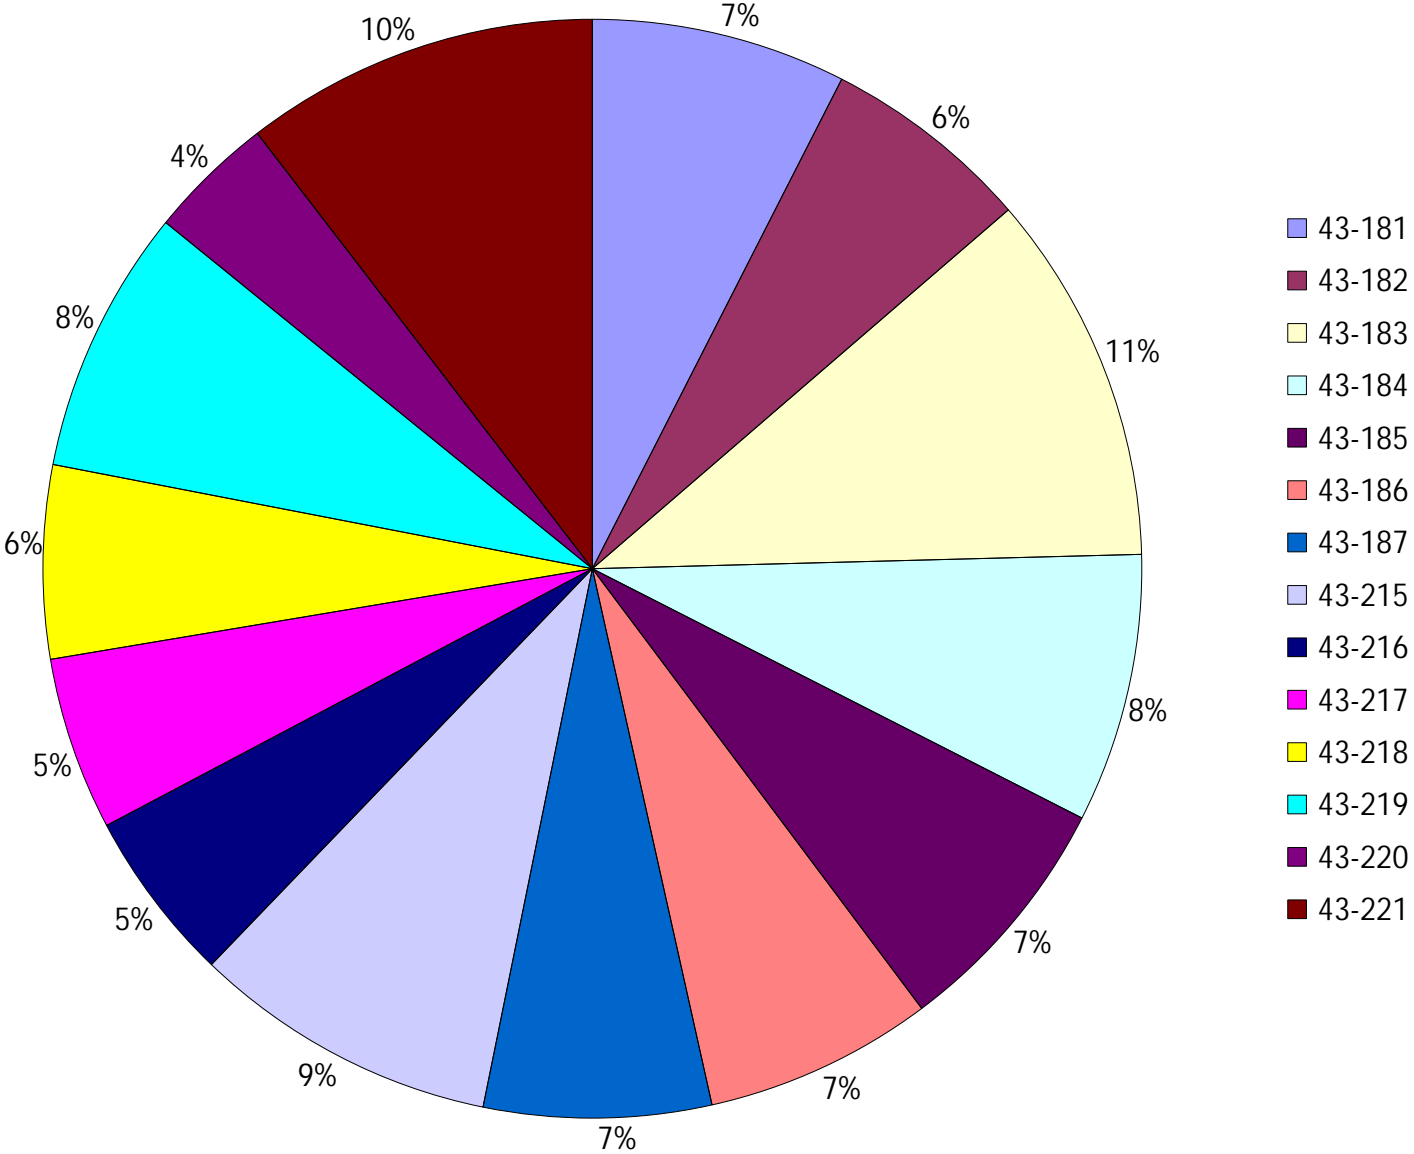

Provost Weekly Grader Report

From 12/21/2025 To 12/27/2025

12/27/2025

Vehicle	Total Distance(km)	Total Hours	Work Distance(km)	Work Hours
43-181	342.27	26 hrs 21 min 4 sec	295.23	24 hrs 47 min 34 sec
43-182	281.8	14 hrs 42 min 24 sec	114.16	8 hrs 42 min 46 sec
43-183	498.08	21 hrs 28 min 30 sec	119.57	8 hrs 7 min 32 sec
43-184	361.19	20 hrs 28 min 21 sec	1521.85	16 hrs 2 min 38 sec
43-185	331.9	21 hrs 25 min 57 sec	172.7	13 hrs 47 min 28 sec
43-186	307.51	6 hrs 14 min 58 sec	2.19	2 hrs 10 min 6 sec
43-187	305.14	5 hrs 32 min 47 sec	1.55	1 hrs 11 min 55 sec
43-215	411.02	27 hrs 1 min 52 sec	253.21	18 hrs 13 min 6 sec
43-216	231.28	13 hrs 28 min 33 sec	86.94	7 hrs 52 min 15 sec
43-217	232.77	16 hrs 17 min 23 sec	163.43	13 hrs 27 min 29 sec
43-218	259.2	15 hrs 51 min 13 sec	122.76	11 hrs 21 min 2 sec
43-219	356.47	19 hrs 22 min 24 sec	300.66	11 hrs 53 min 8 sec
43-220	169.36	9 hrs 28 min 49 sec	43.58	4 hrs 22 min 57 sec
43-221	476.61	29 hrs 9 min 0 sec	290.62	20 hrs 54 min 33 sec
Total:	4564.6	246 hrs 53 min 16 sec	3488.44	162 hrs 54 min 30 sec

Vehicle Distance Vs Total Distance (%) From 12/21/2025 To 12/27/2025

Provost Weekly Grader Report