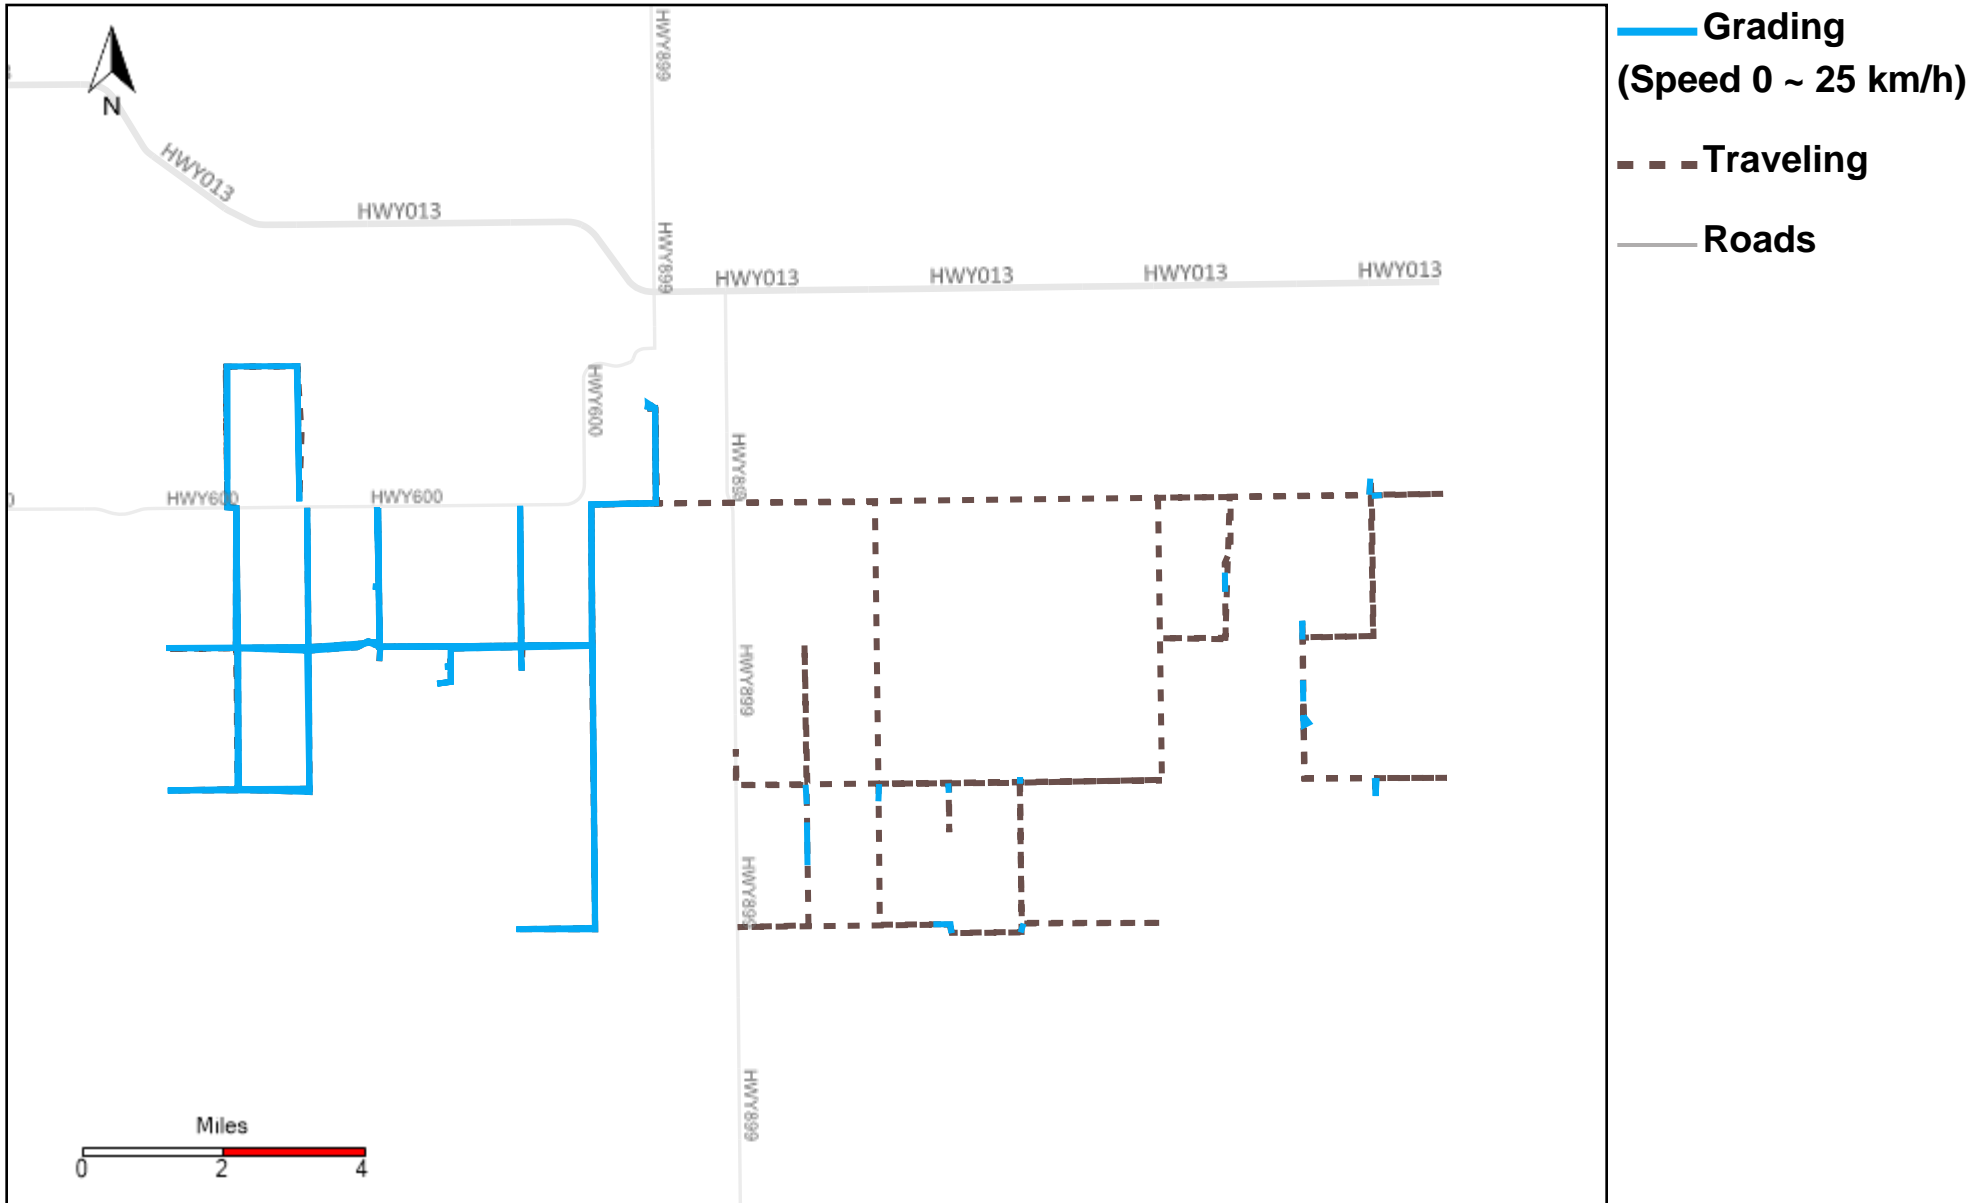

43-185_2025-12-21 ~ 2025-12-27 Tracking

Total Distance(km)	Total Hours	Work Distance(km)	Work Hours
331.9	21 hrs 25 min 57 sec	172.7	13 hrs 47 min 28 sec