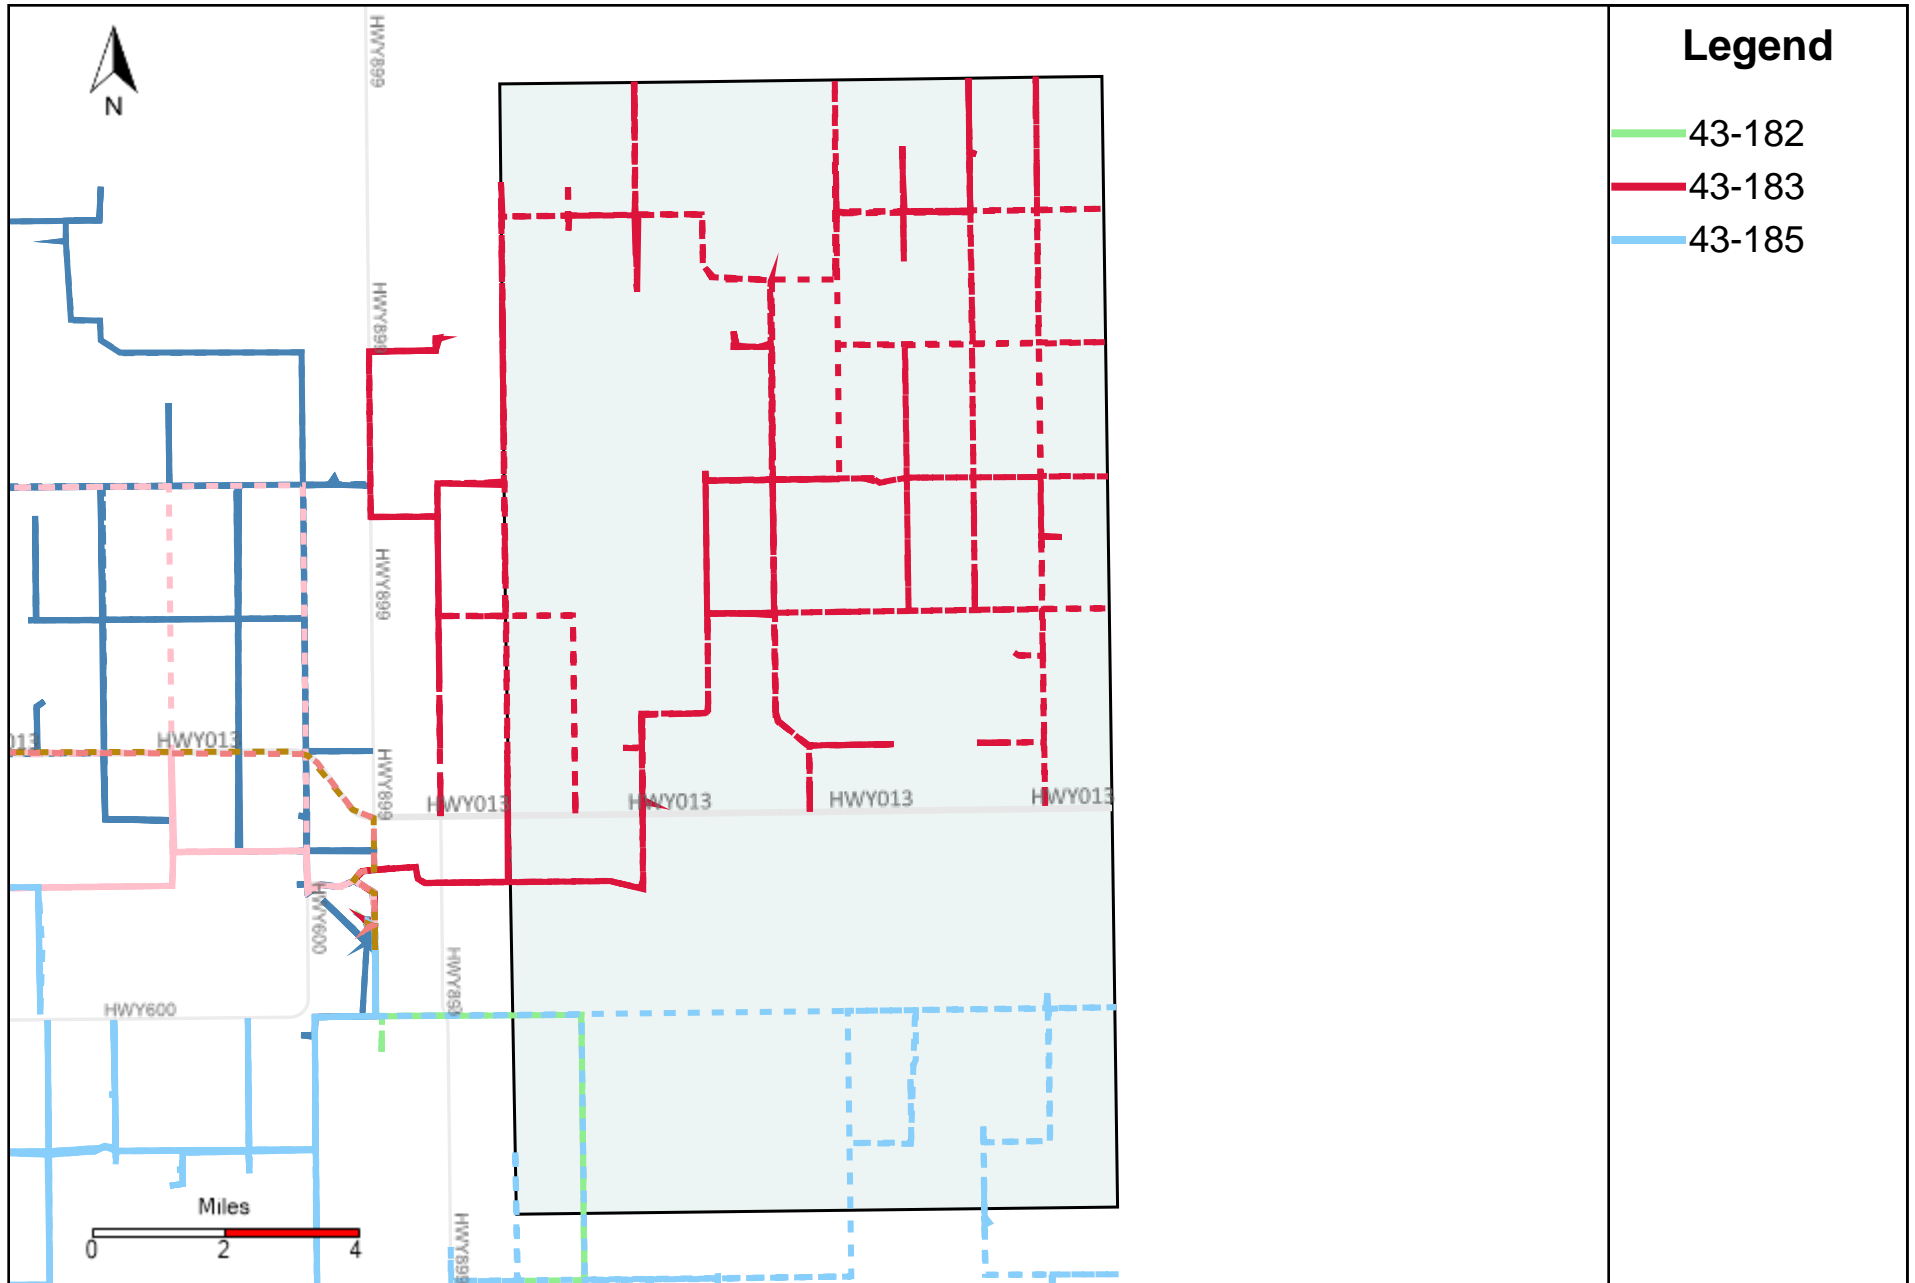

Division: 2 Grader Report(2025-12-21 ~ 2025-12-27)

Vehicle Name List	Total Distance(km)	Total Hours
43-182, 43-183, 43-185	1111.78	57 hrs 36 min 51 sec