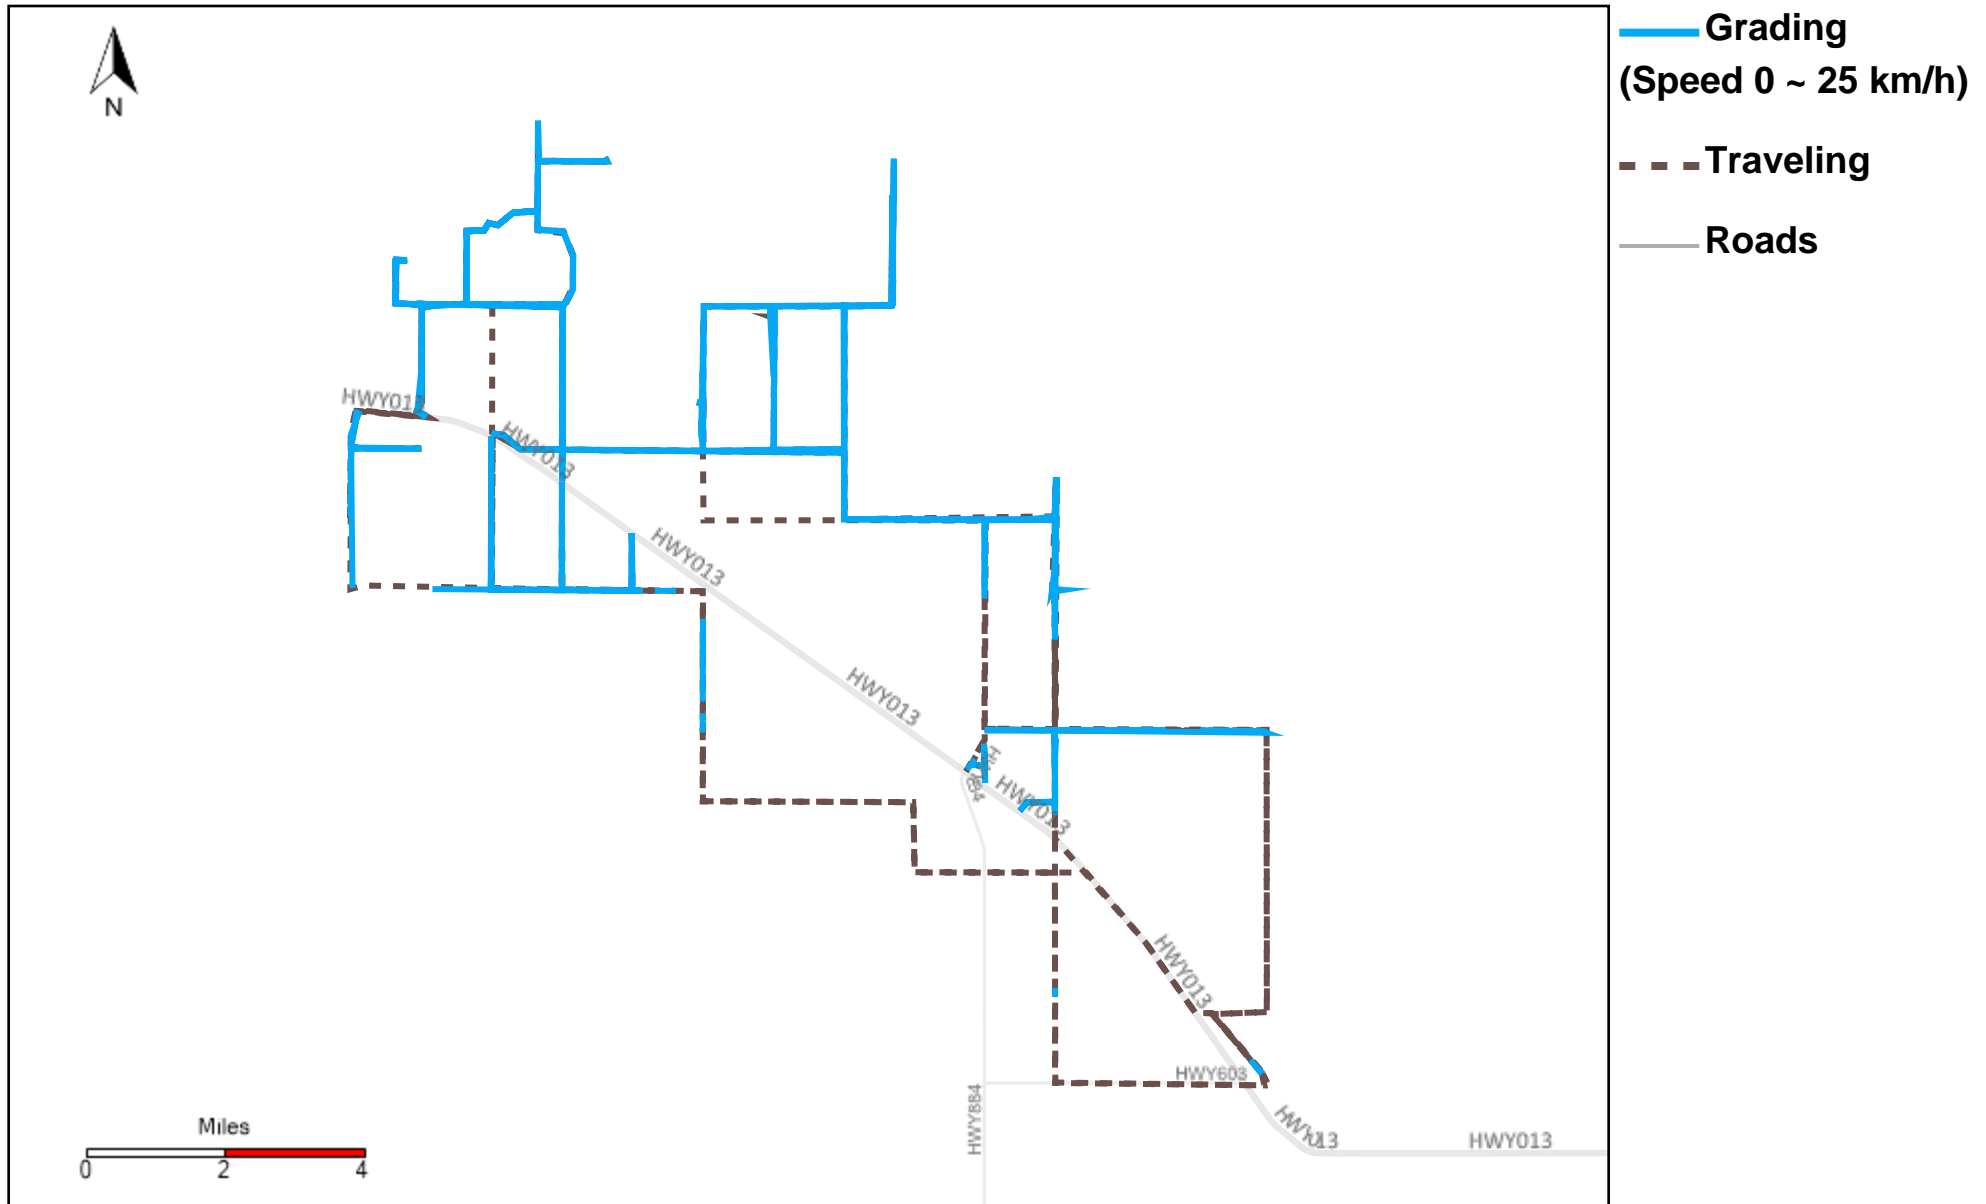

43-221_2025-12-21 ~ 2025-12-27 Tracking

Total Distance(km)	Total Hours	Work Distance(km)	Work Hours
476.61	29 hrs 9 min 0 sec	290.62	20 hrs 54 min 33 sec