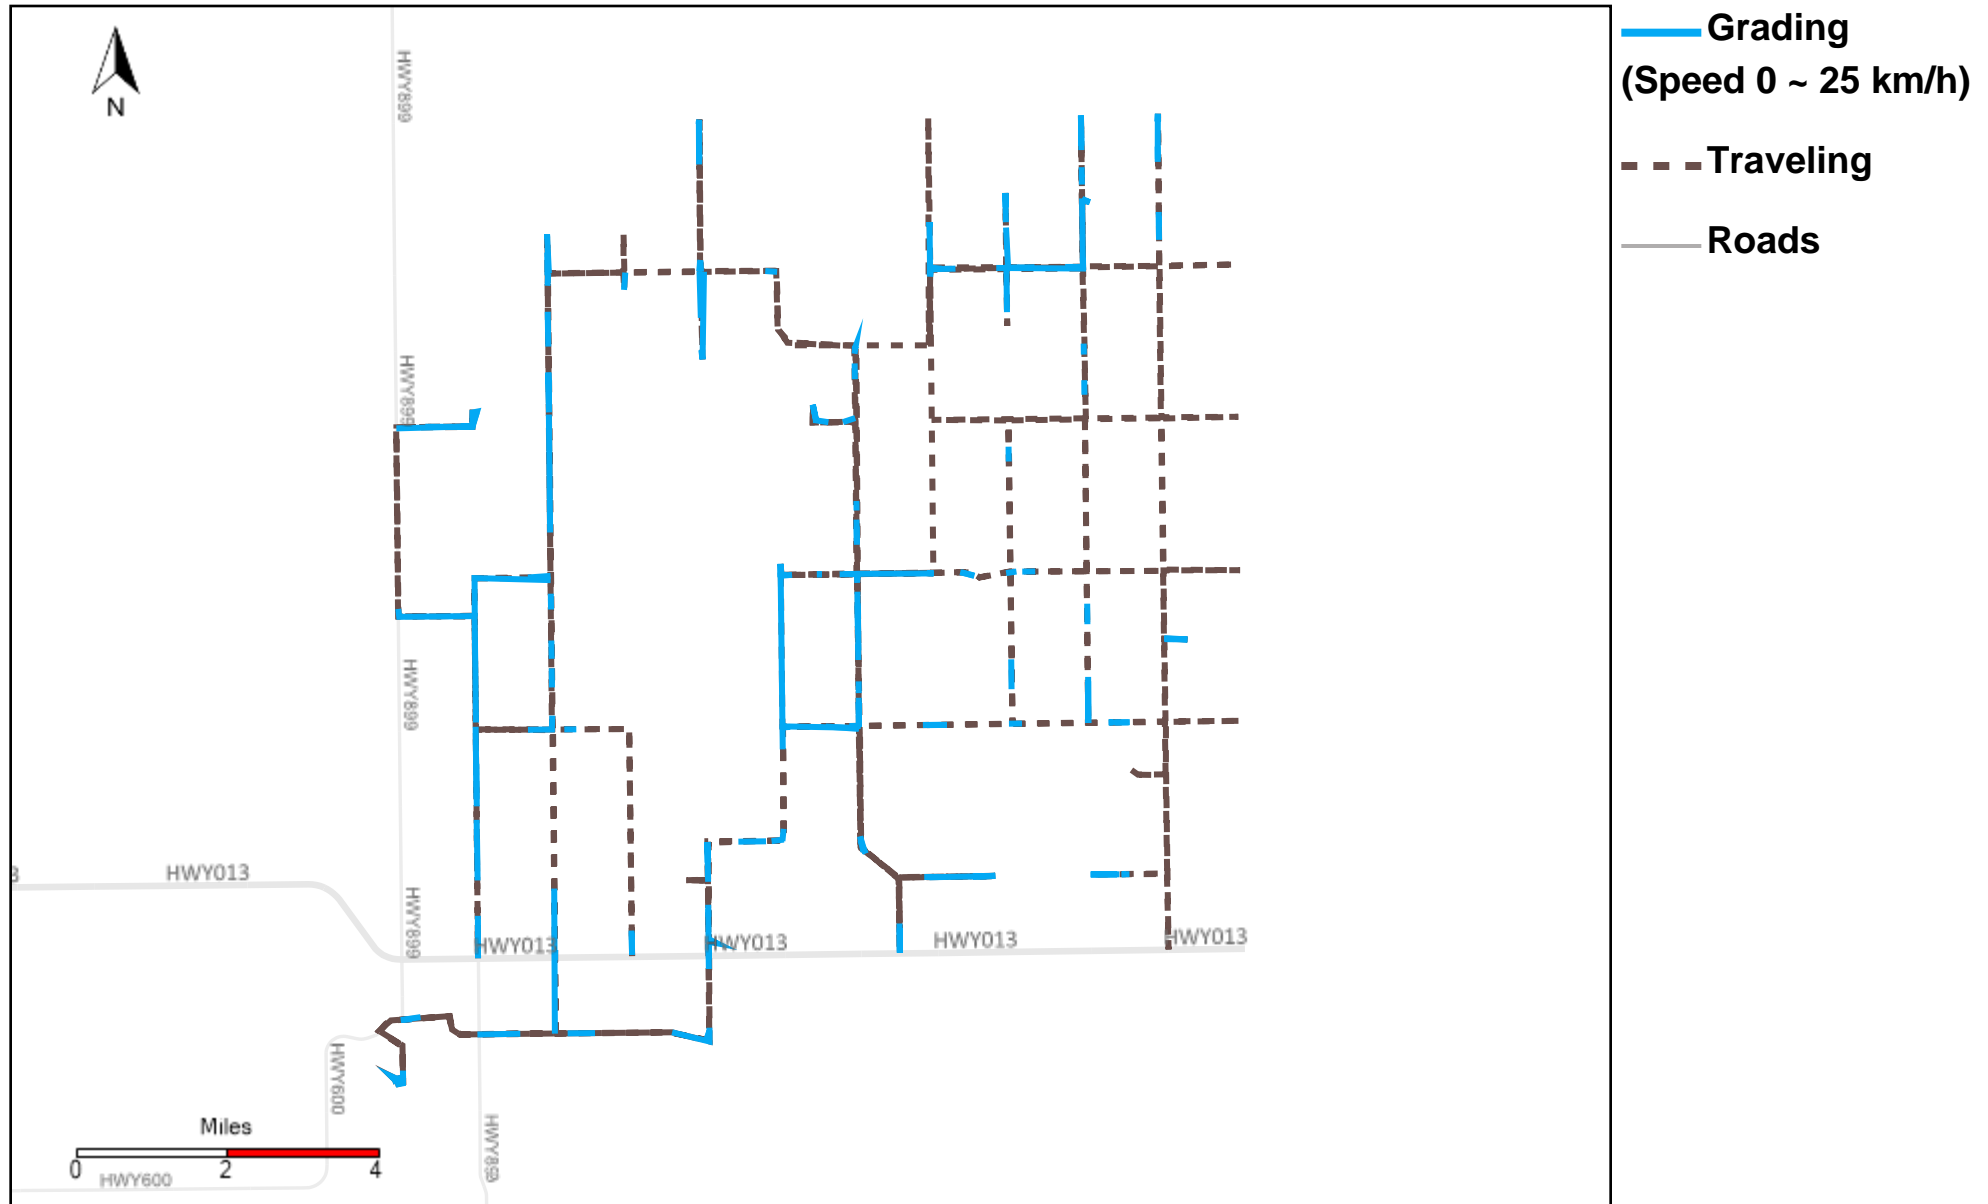

43-182_2025-12-21 ~ 2025-12-27 Tracking

Total Distance(km)	Total Hours	Work Distance(km)	Work Hours
281.8	14 hrs 42 min 24 sec	114.16	8 hrs 42 min 46 sec

43-183_2025-12-21 ~ 2025-12-27 Tracking

Total Distance(km)	Total Hours	Work Distance(km)	Work Hours
498.08	21 hrs 28 min 30 sec	119.57	8 hrs 7 min 32 sec