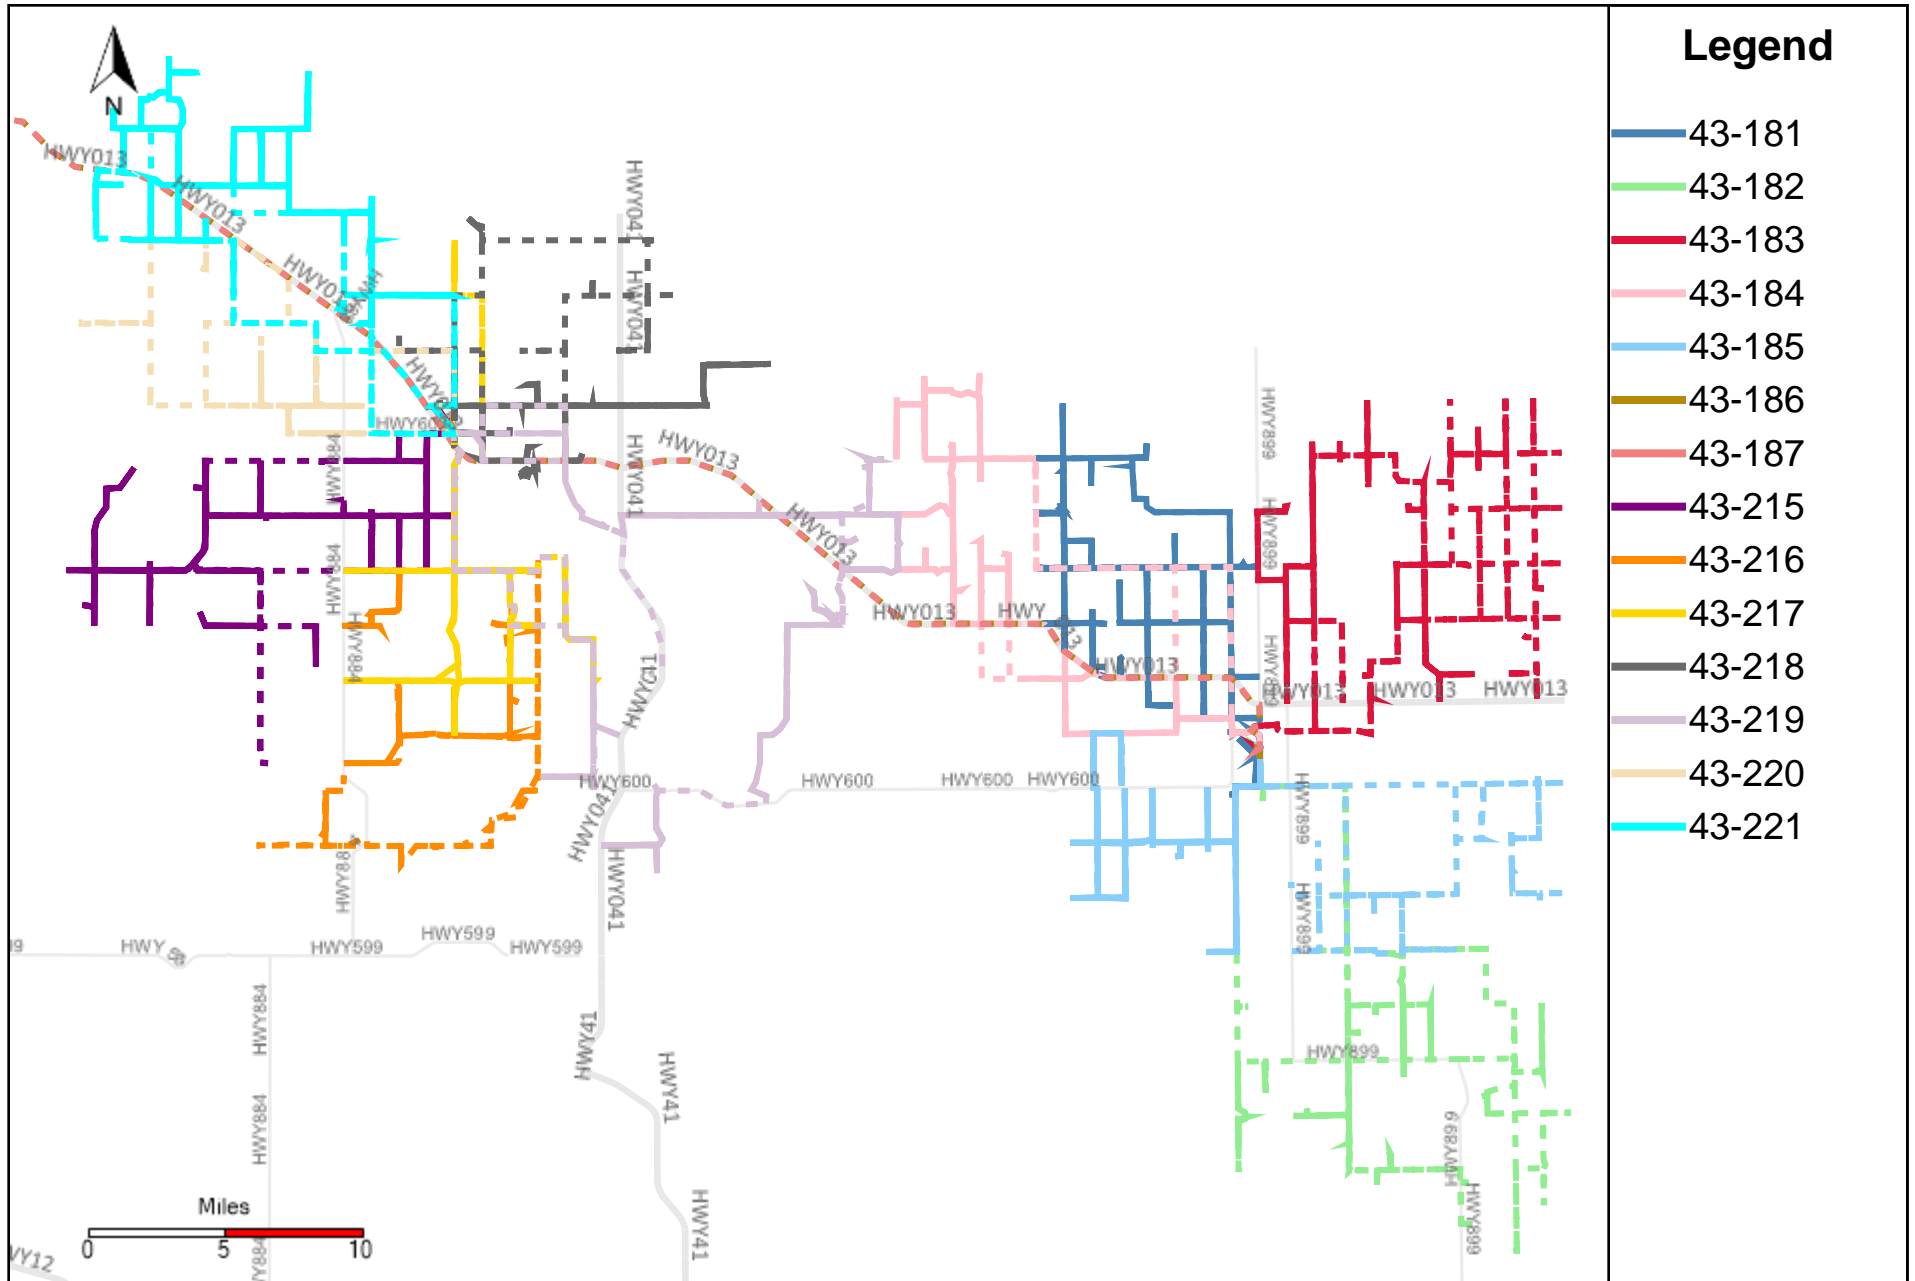

Provost Weekly Grader Report (2025-12-21 ~ 2025-12-27)

Division: 1 Grader Report(2025-12-21 ~ 2025-12-27)

Legend

- 43-182
- 43-185

Vehicle Name List	Total Distance(km)	Total Hours
43-182, 43-185	613.7	36 hrs 8 min 21 sec

Division: 2 Grader Report(2025-12-21 ~ 2025-12-27)

Vehicle Name List	Total Distance(km)	Total Hours
43-182, 43-183, 43-185	1111.78	57 hrs 36 min 51 sec

Division: 3 Grader Report(2025-12-21 ~ 2025-12-27)

Vehicle Name List	Total Distance(km)	Total Hours
43-181, 43-182, 43-183, 43-184, 43-185, 43-186, 43-187	2427.89	116 hrs 14 min 1 sec

Division: 4 Grader Report(2025-12-21 ~ 2025-12-27)

Vehicle Name List	Total Distance(km)	Total Hours
43-181, 43-183, 43-184, 43-186, 43-187, 43-218, 43-219	2429.86	115 hrs 19 min 17 sec

Vehicle Name List	Total Distance(km)	Total Hours
43-186, 43-187, 43-215, 43-216, 43-217, 43-218, 43-219, 43-220, 43-221	2749.36	142 hrs 26 min 59 sec

Division: 7 Grader Report(2025-12-21 ~ 2025-12-27)

Vehicle Name List	Total Distance(km)	Total Hours
43-186, 43-187, 43-215, 43-216, 43-217, 43-220, 43-221	2133.69	107 hrs 13 min 22 sec