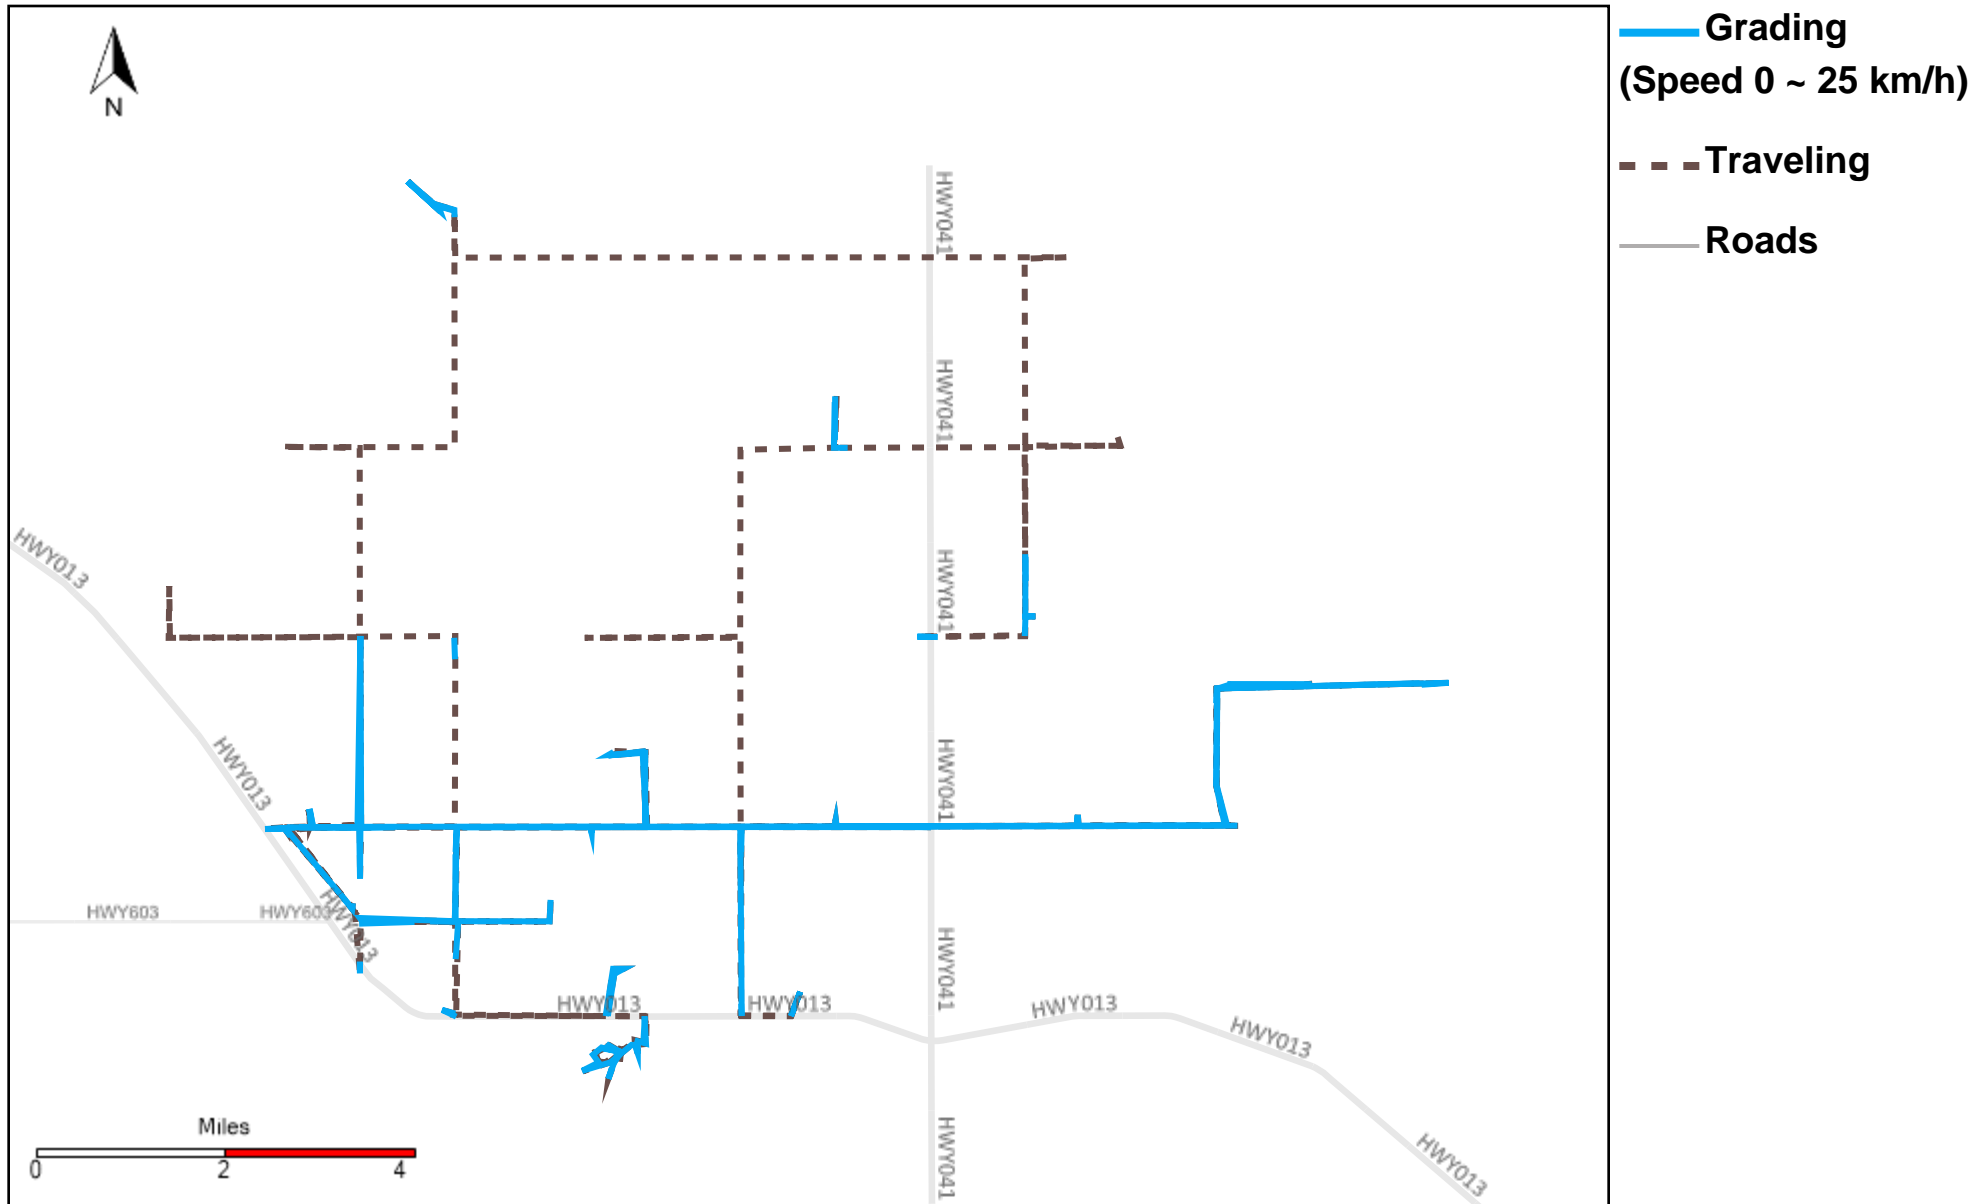

43-218_2025-12-21 ~ 2025-12-27 Tracking

Total Distance(km)	Total Hours	Work Distance(km)	Work Hours
259.2	15 hrs 51 min 13 sec	122.76	11 hrs 21 min 2 sec