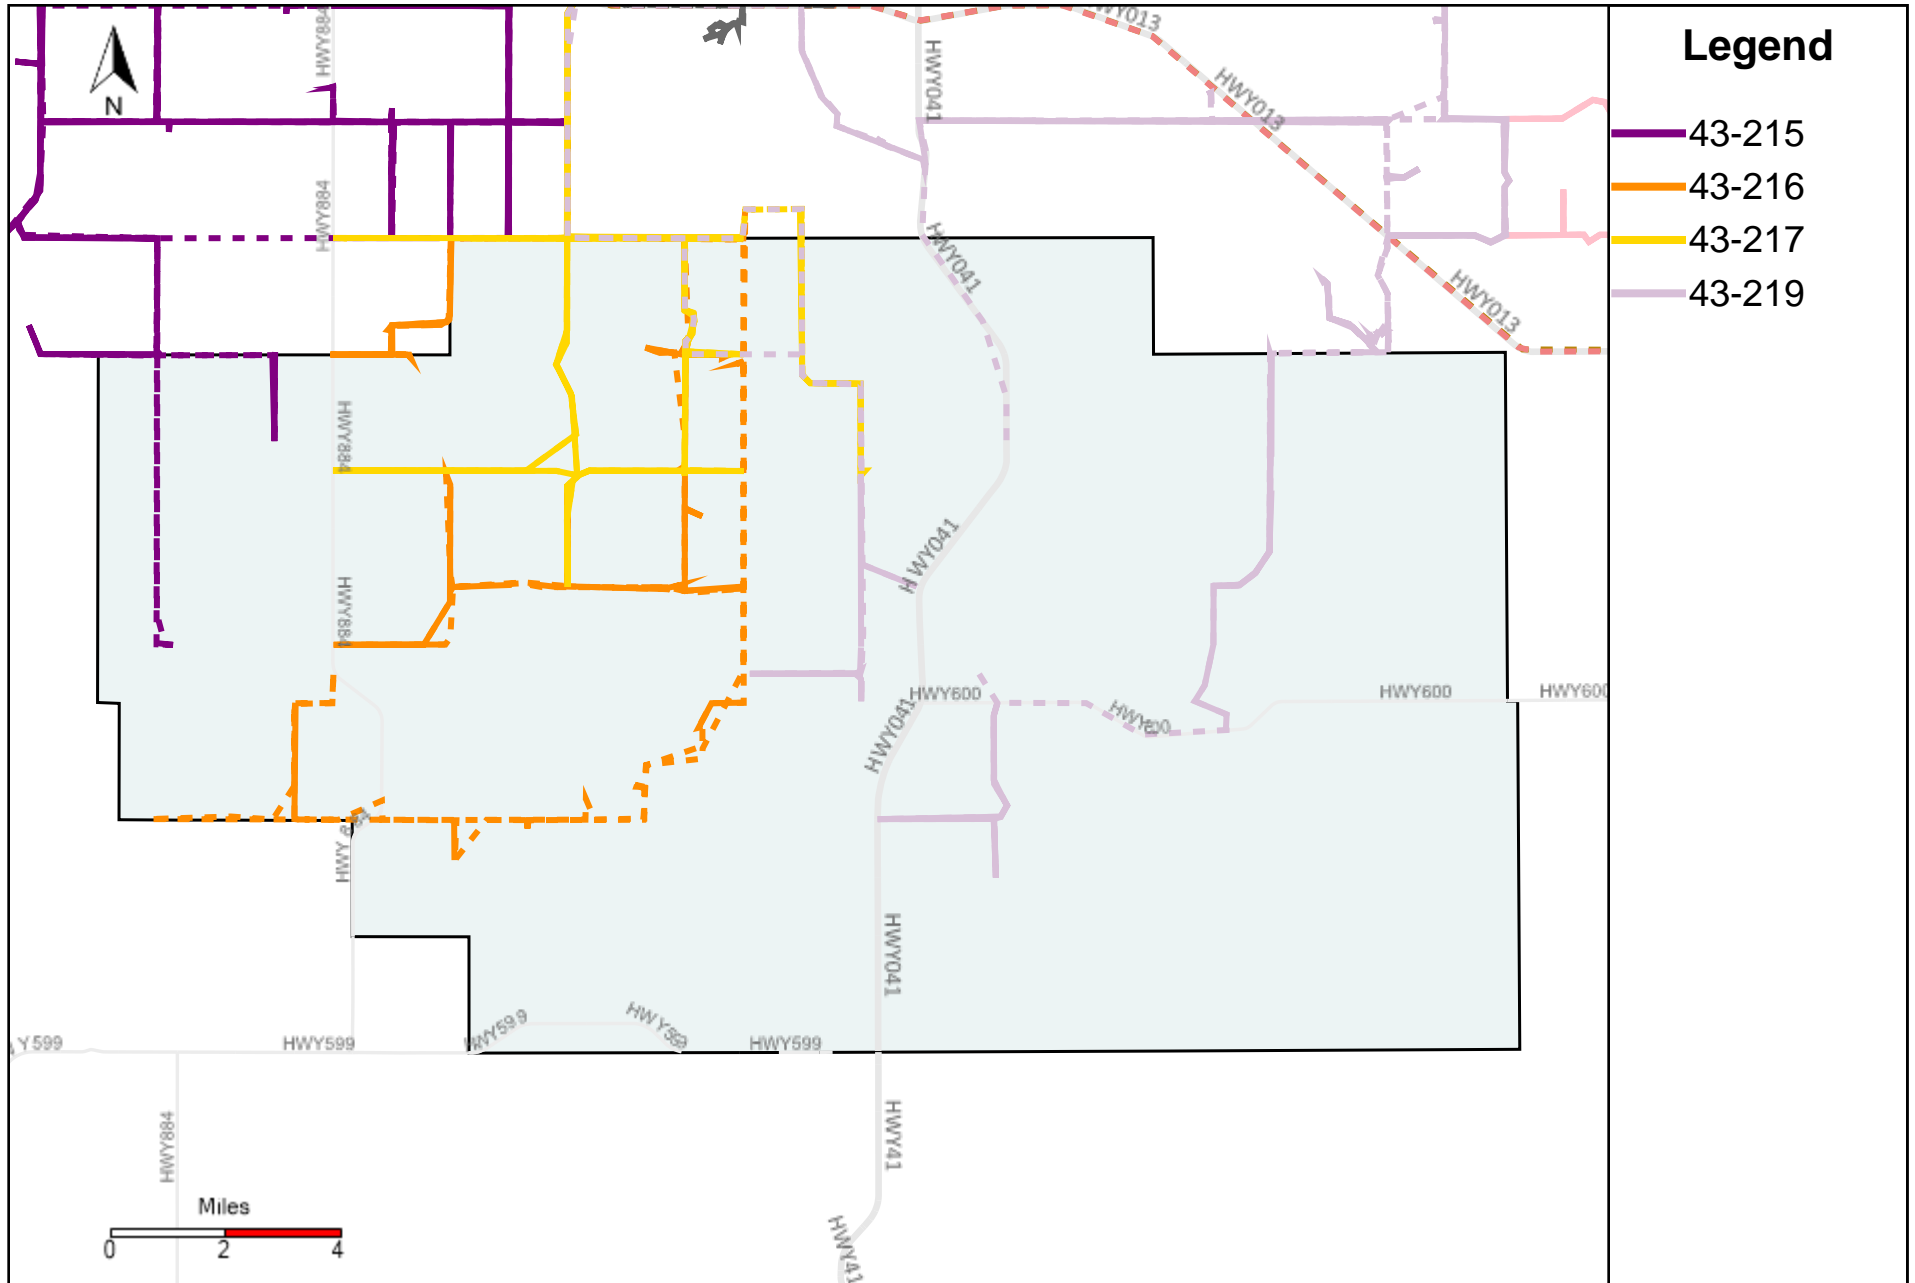

Division: 5 Grader Report(2025-12-21 ~ 2025-12-27)

Vehicle Name List	Total Distance(km)	Total Hours
43-215, 43-216, 43-217, 43-219	1231.54	76 hrs 10 min 12 sec