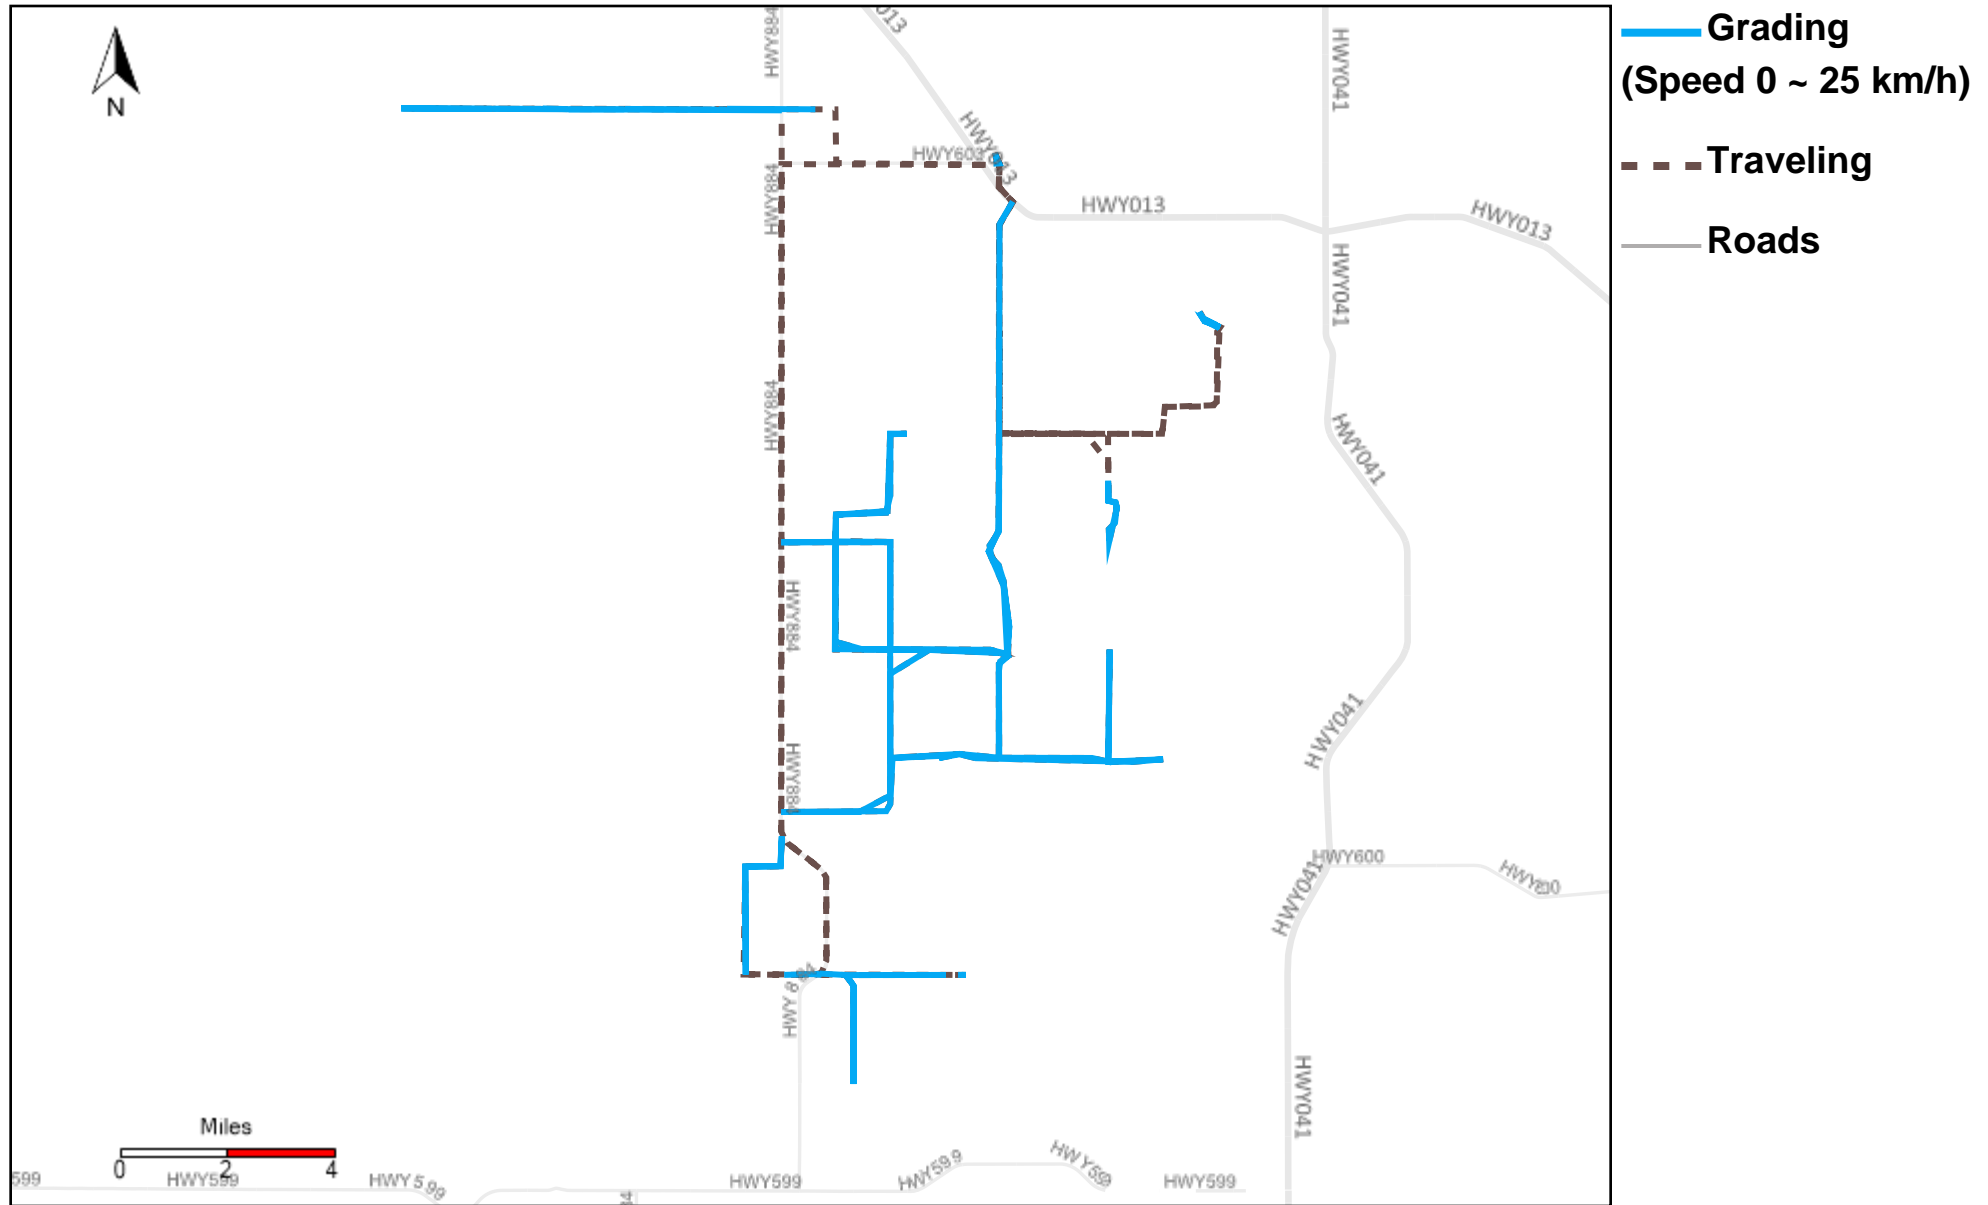

43-217_2025-12-28 ~ 2026-01-03 Tracking

Total Distance(km)	Total Hours	Work Distance(km)	Work Hours
337.12	23 hrs 37 min 10 sec	196.24	18 hrs 51 min 10 sec