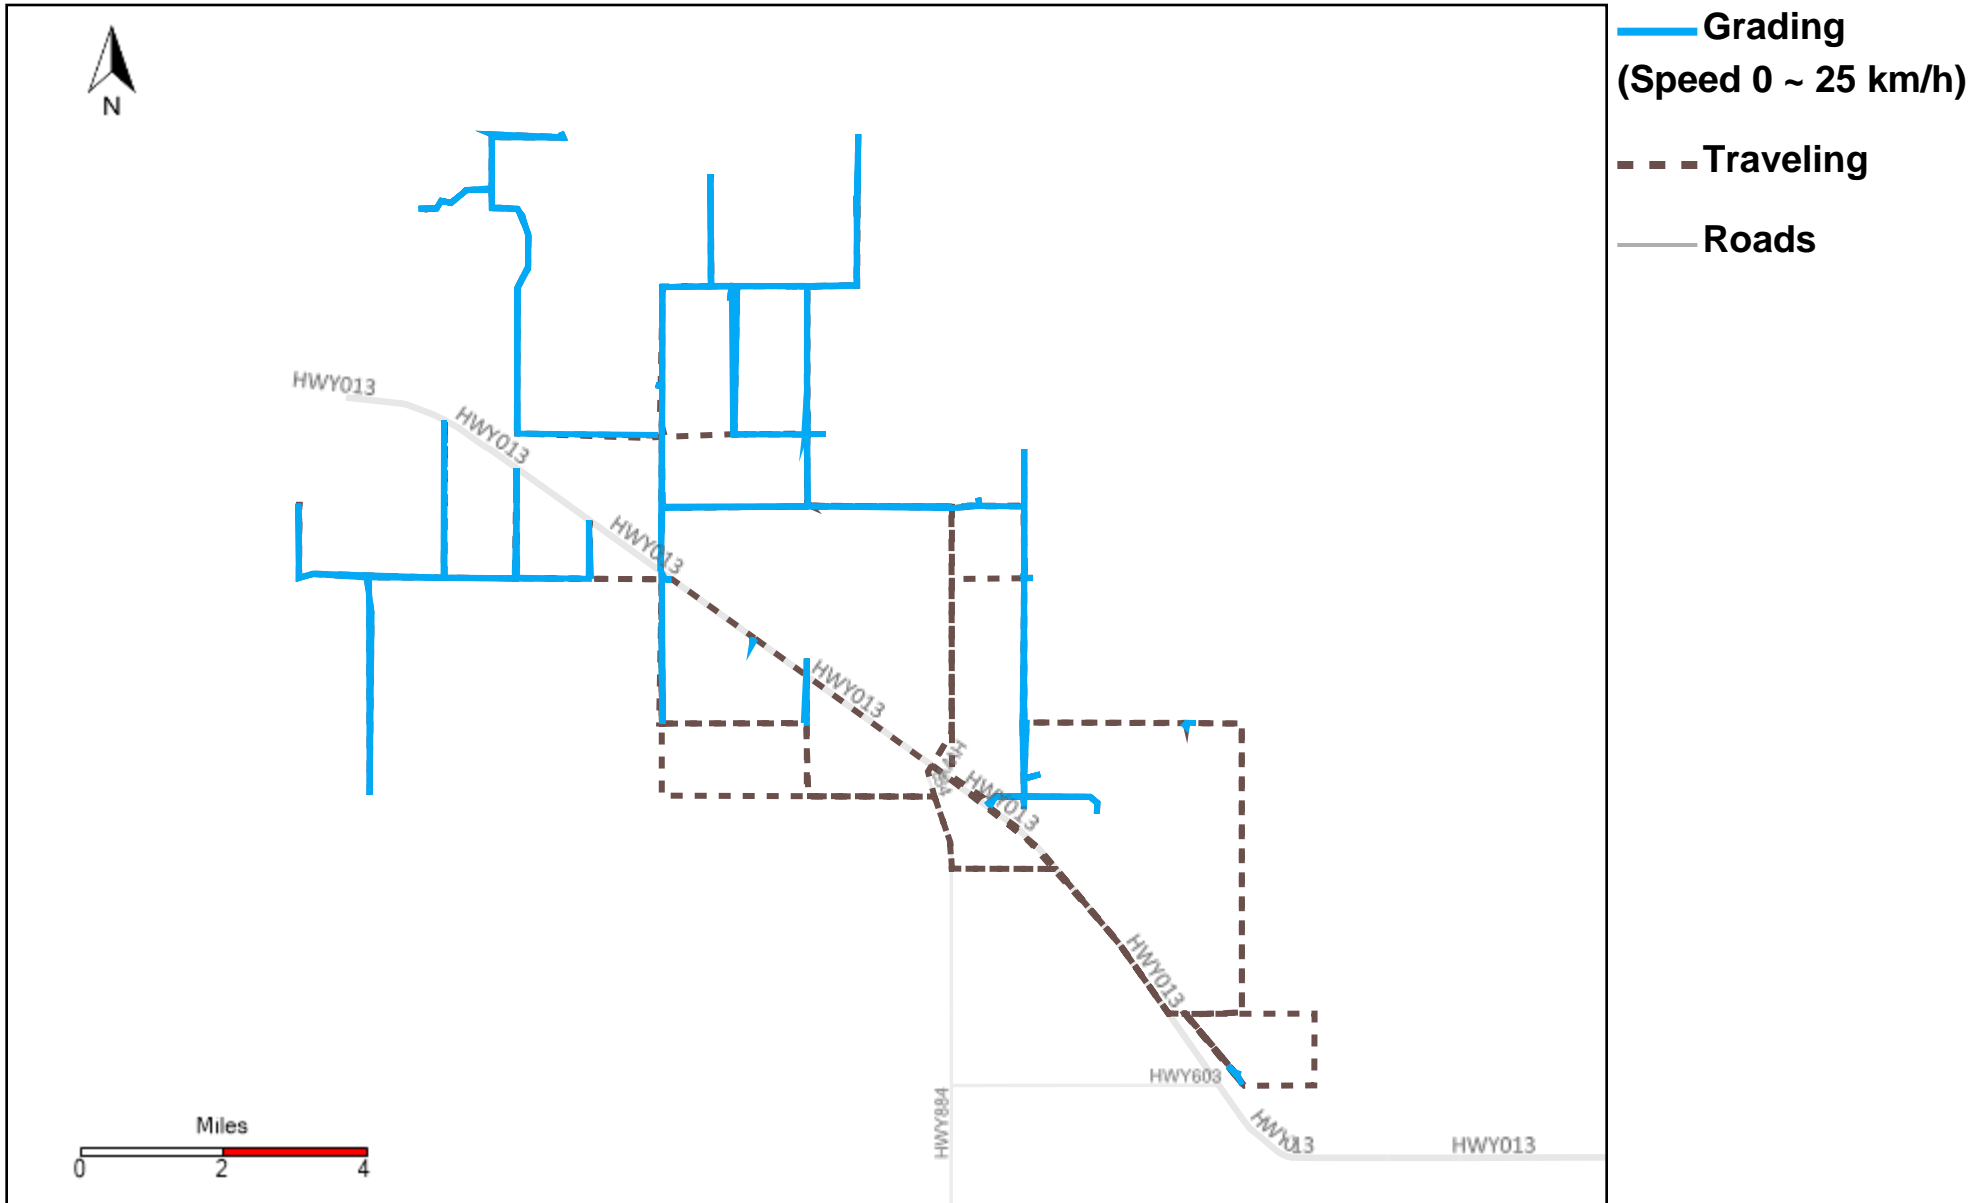

43-221_2025-12-28 ~ 2026-01-03 Tracking

Total Distance(km)	Total Hours	Work Distance(km)	Work Hours
417.29	28 hrs 15 min 27 sec	229.14	22 hrs 10 min 39 sec