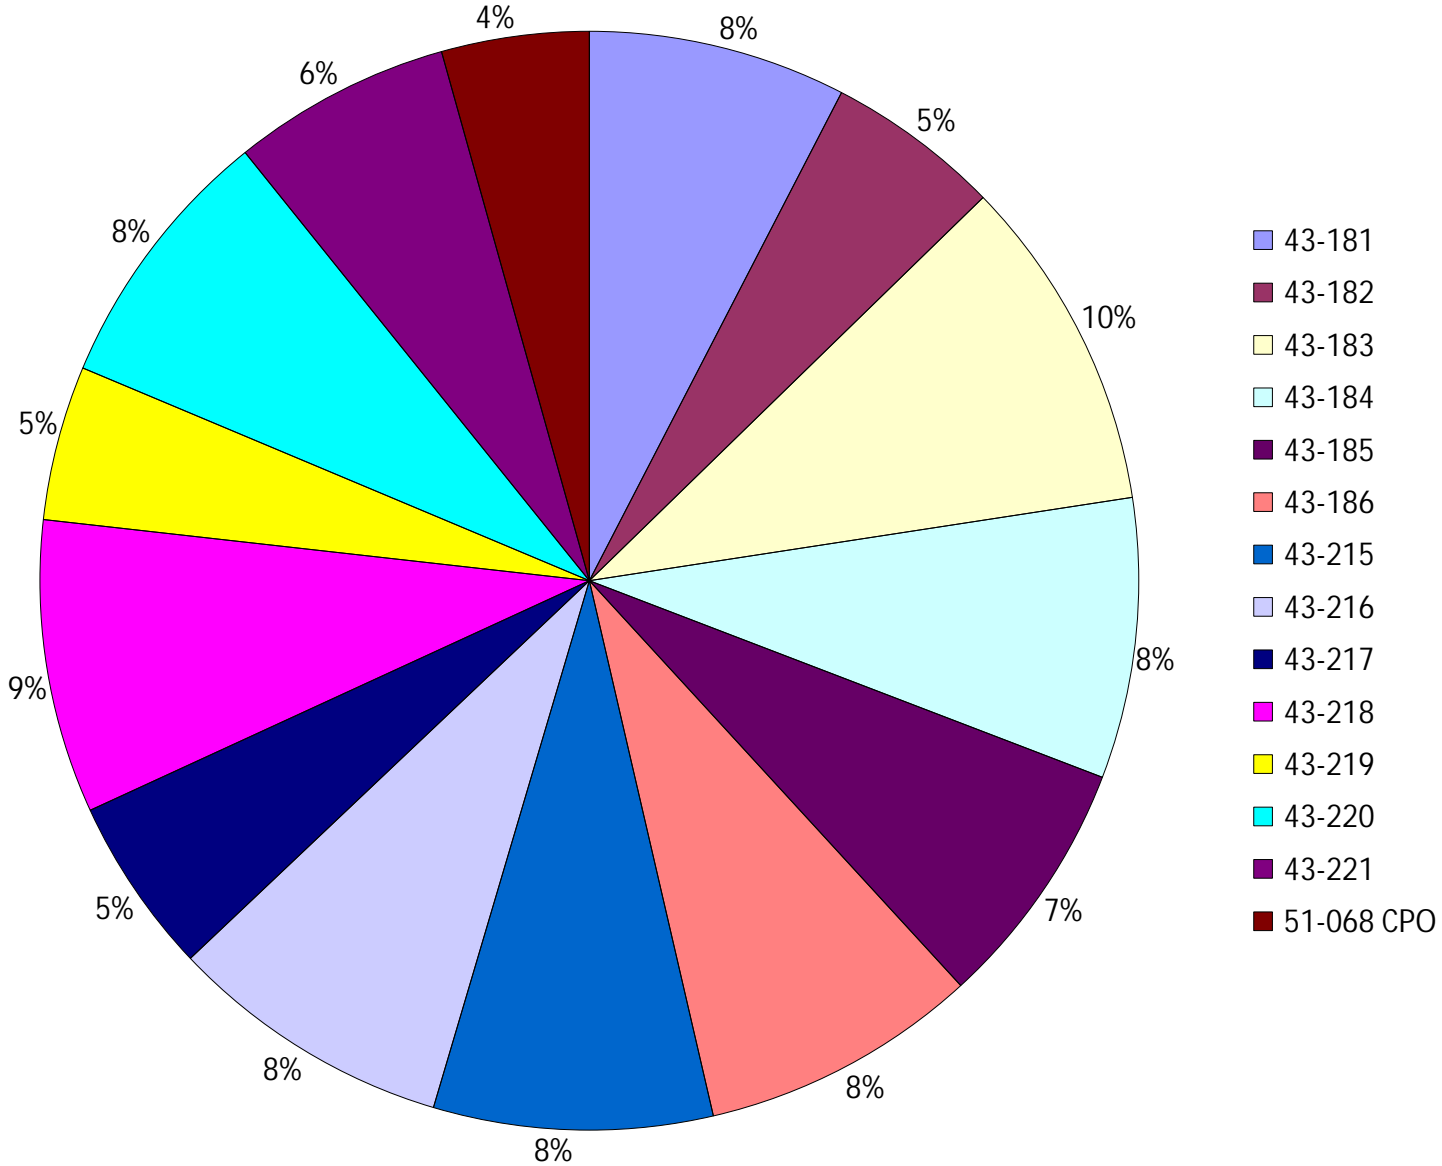

Provost Weekly Grader Report

From 12/28/2025 To 1/3/2026

1/3/2026

Vehicle	Total Distance(km)	Total Hours	Work Distance(km)	Work Hours
43-181	491.83	36 hrs 52 min 0 sec	389.83	33 hrs 41 min 1 sec
43-182	332.15	18 hrs 8 min 14 sec	115.32	8 hrs 19 min 35 sec
43-183	638.88	38 hrs 37 min 10 sec	374.8	25 hrs 1 min 54 sec
43-184	534.55	29 hrs 31 min 6 sec	351.95	23 hrs 12 min 20 sec
43-185	476.97	35 hrs 43 min 56 sec	265.81	25 hrs 3 min 46 sec
43-186	530.72	34 hrs 19 min 53 sec	212.8	24 hrs 45 min 46 sec
43-215	531.66	32 hrs 43 min 22 sec	301.74	25 hrs 31 min 53 sec
43-216	541.51	31 hrs 39 min 23 sec	259.37	20 hrs 44 min 21 sec
43-217	337.12	23 hrs 37 min 10 sec	196.24	18 hrs 51 min 10 sec
43-218	559.65	34 hrs 50 min 29 sec	187.29	21 hrs 0 min 3 sec
43-219	294.92	16 hrs 0 min 11 sec	231.93	12 hrs 33 min 18 sec
43-220	511.62	31 hrs 40 min 19 sec	239.73	21 hrs 20 min 15 sec
43-221	417.29	28 hrs 15 min 27 sec	229.14	22 hrs 10 min 39 sec
51-068 CPO	281.07	8 hrs 36 min 1 sec	0.26	0 hrs 0 min 24 sec
Total:	6479.92	400 hrs 34 min 42 sec	3356.23	282 hrs 16 min 27 sec

Vehicle Distance Vs Total Distance (%) From 12/28/2025 To 1/3/2026

Provost Weekly Grader Report