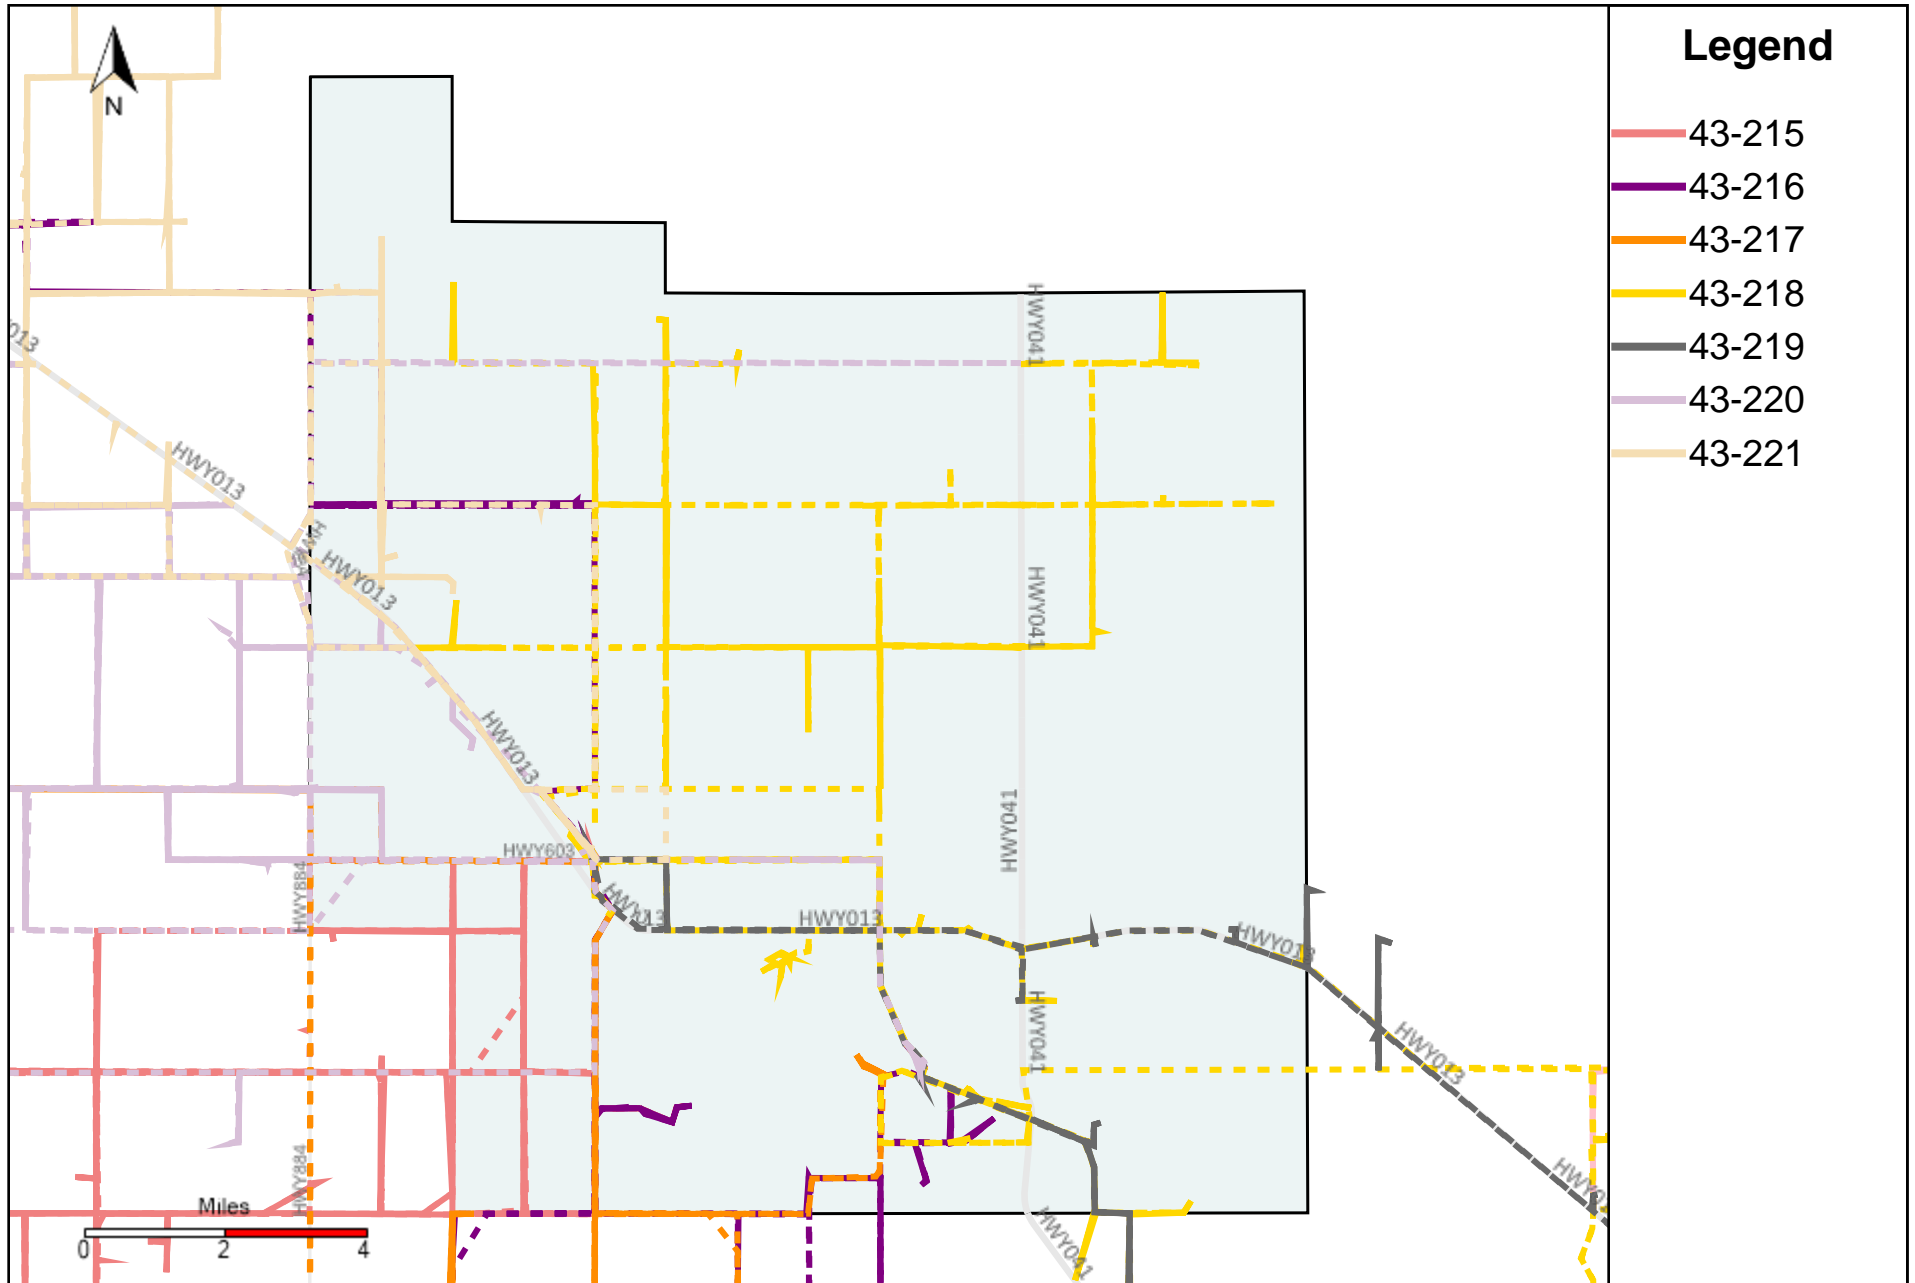

Division: 6 Grader Report(2025-12-28 ~ 2026-01-03)

Vehicle Name List	Total Distance(km)	Total Hours
43-215, 43-216, 43-217, 43-218, 43-219, 43-220, 43-221	3193.77	198 hrs 46 min 21 sec