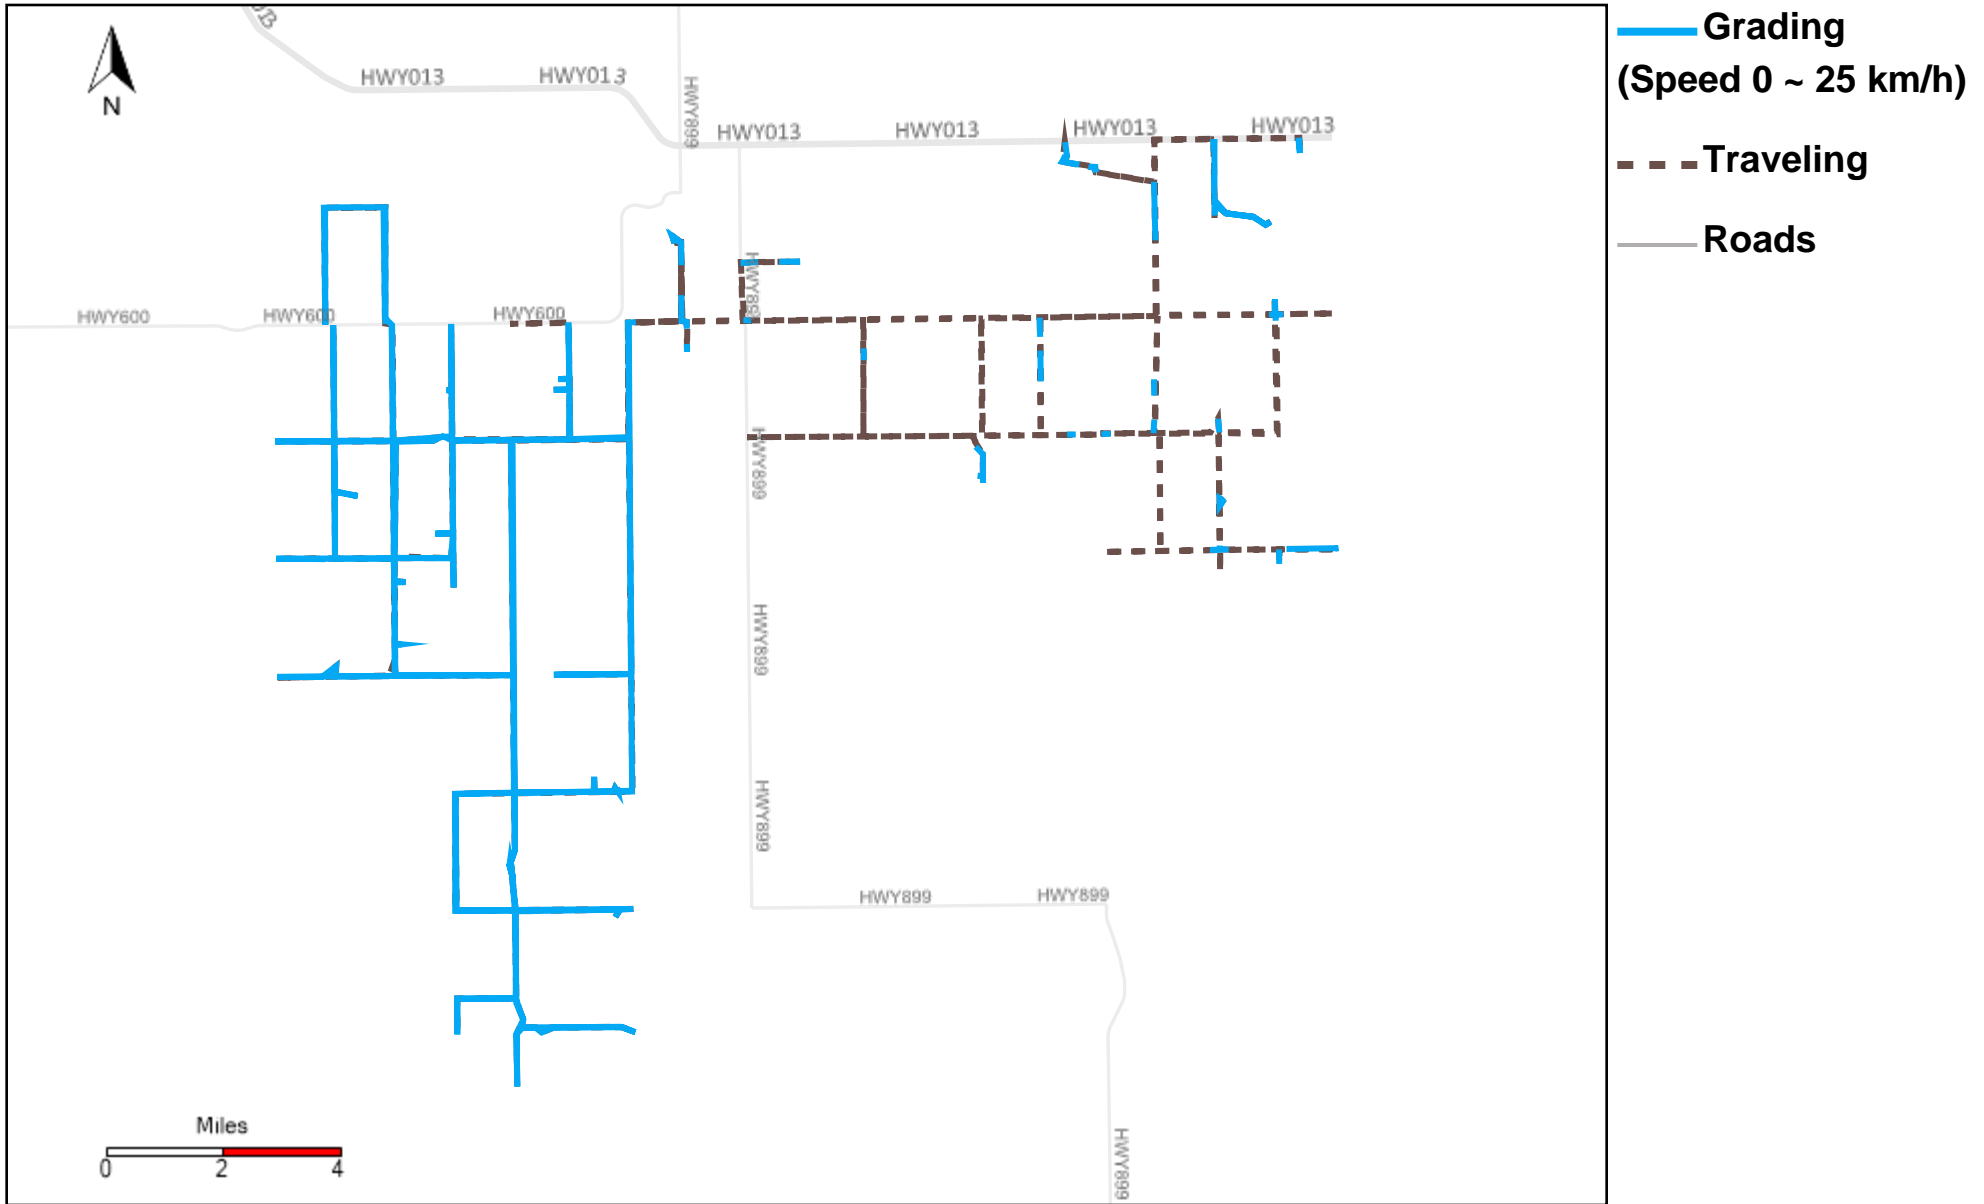

43-185_2025-12-28 ~ 2026-01-03 Tracking

Total Distance(km)	Total Hours	Work Distance(km)	Work Hours
476.97	35 hrs 43 min 56 sec	265.81	25 hrs 3 min 46 sec