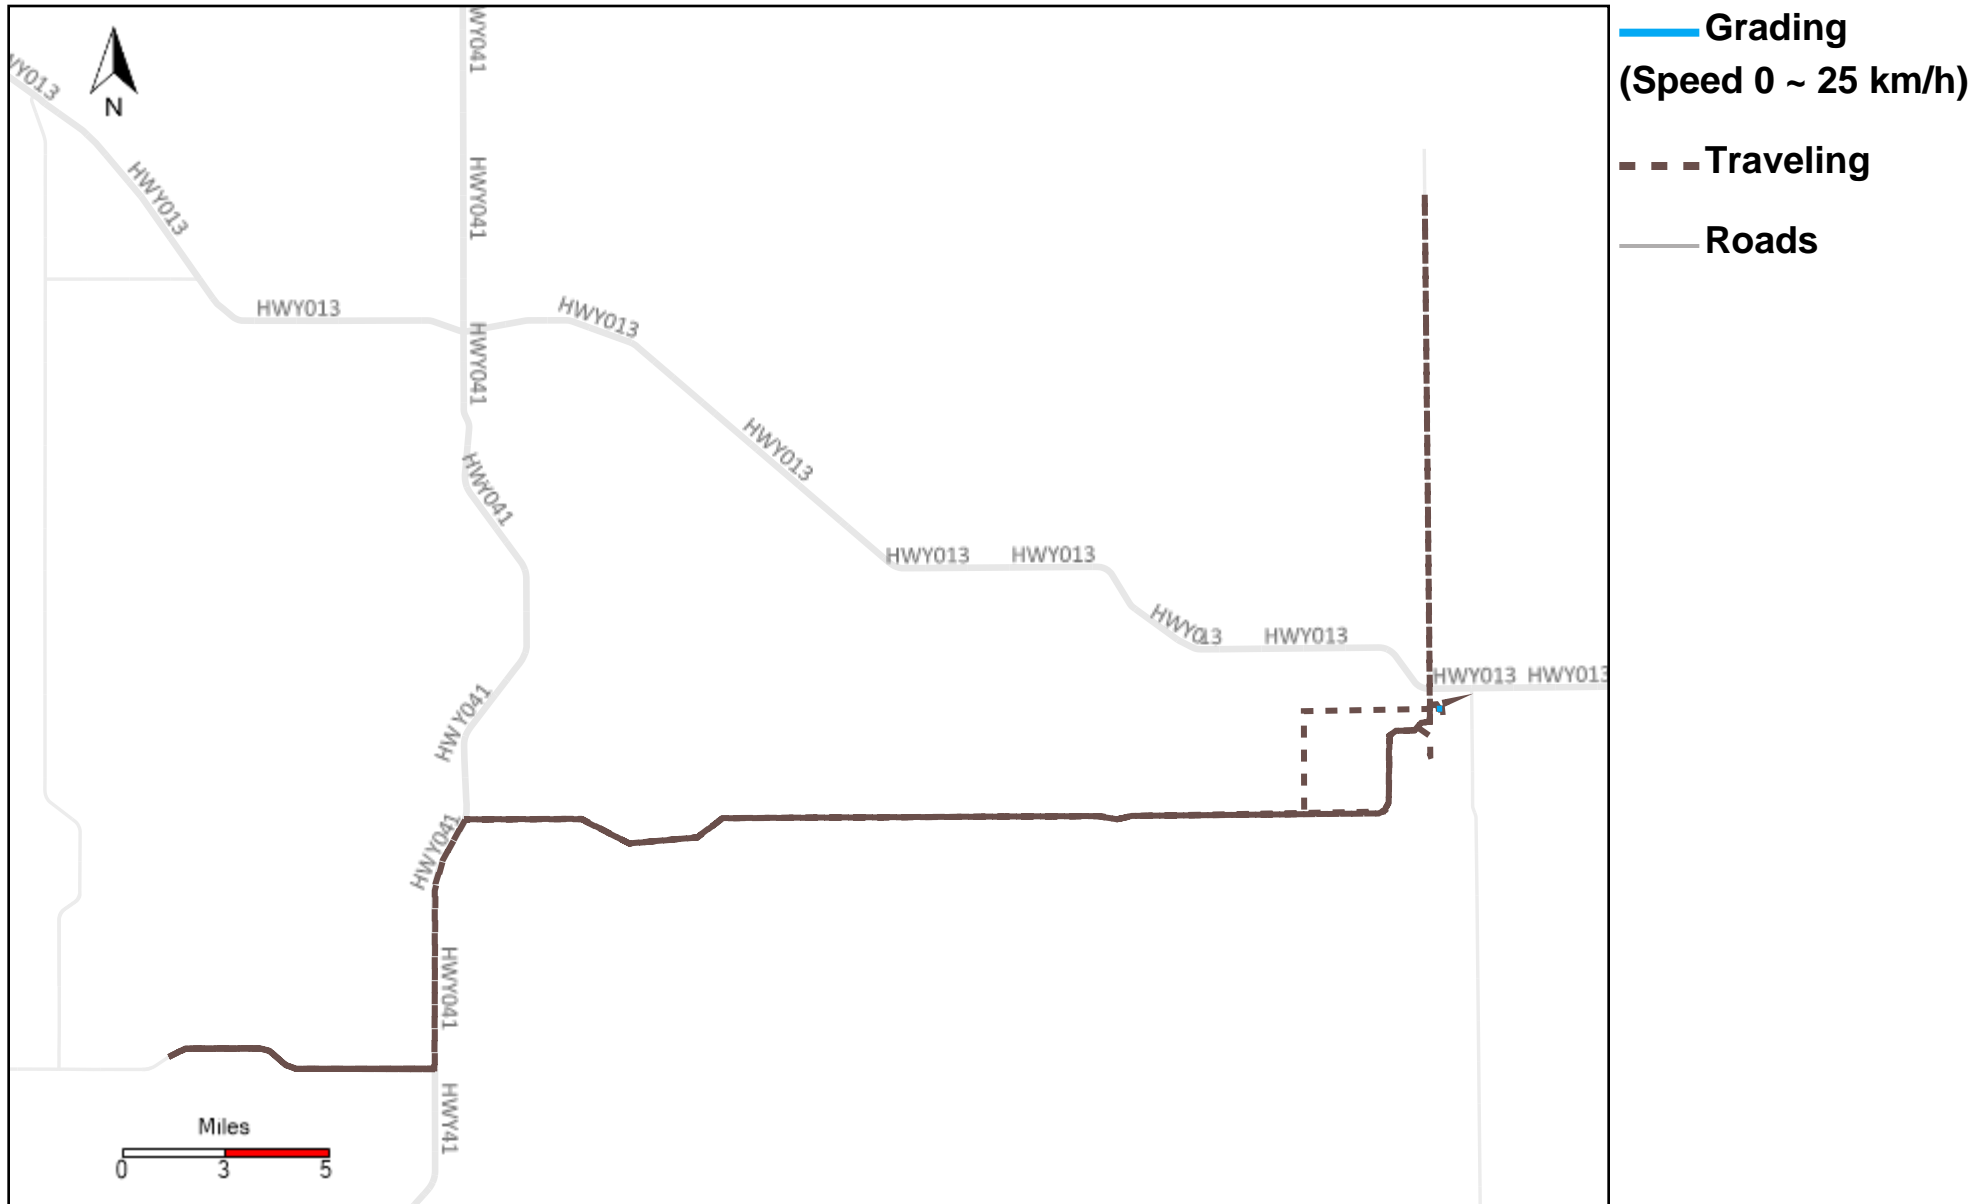

51-068 CPO_2025-12-28 ~ 2026-01-03 Tracking

Total Distance(km)	Total Hours	Work Distance(km)	Work Hours
281.07	8 hrs 36 min 1 sec	0.26	0 hrs 0 min 24 sec