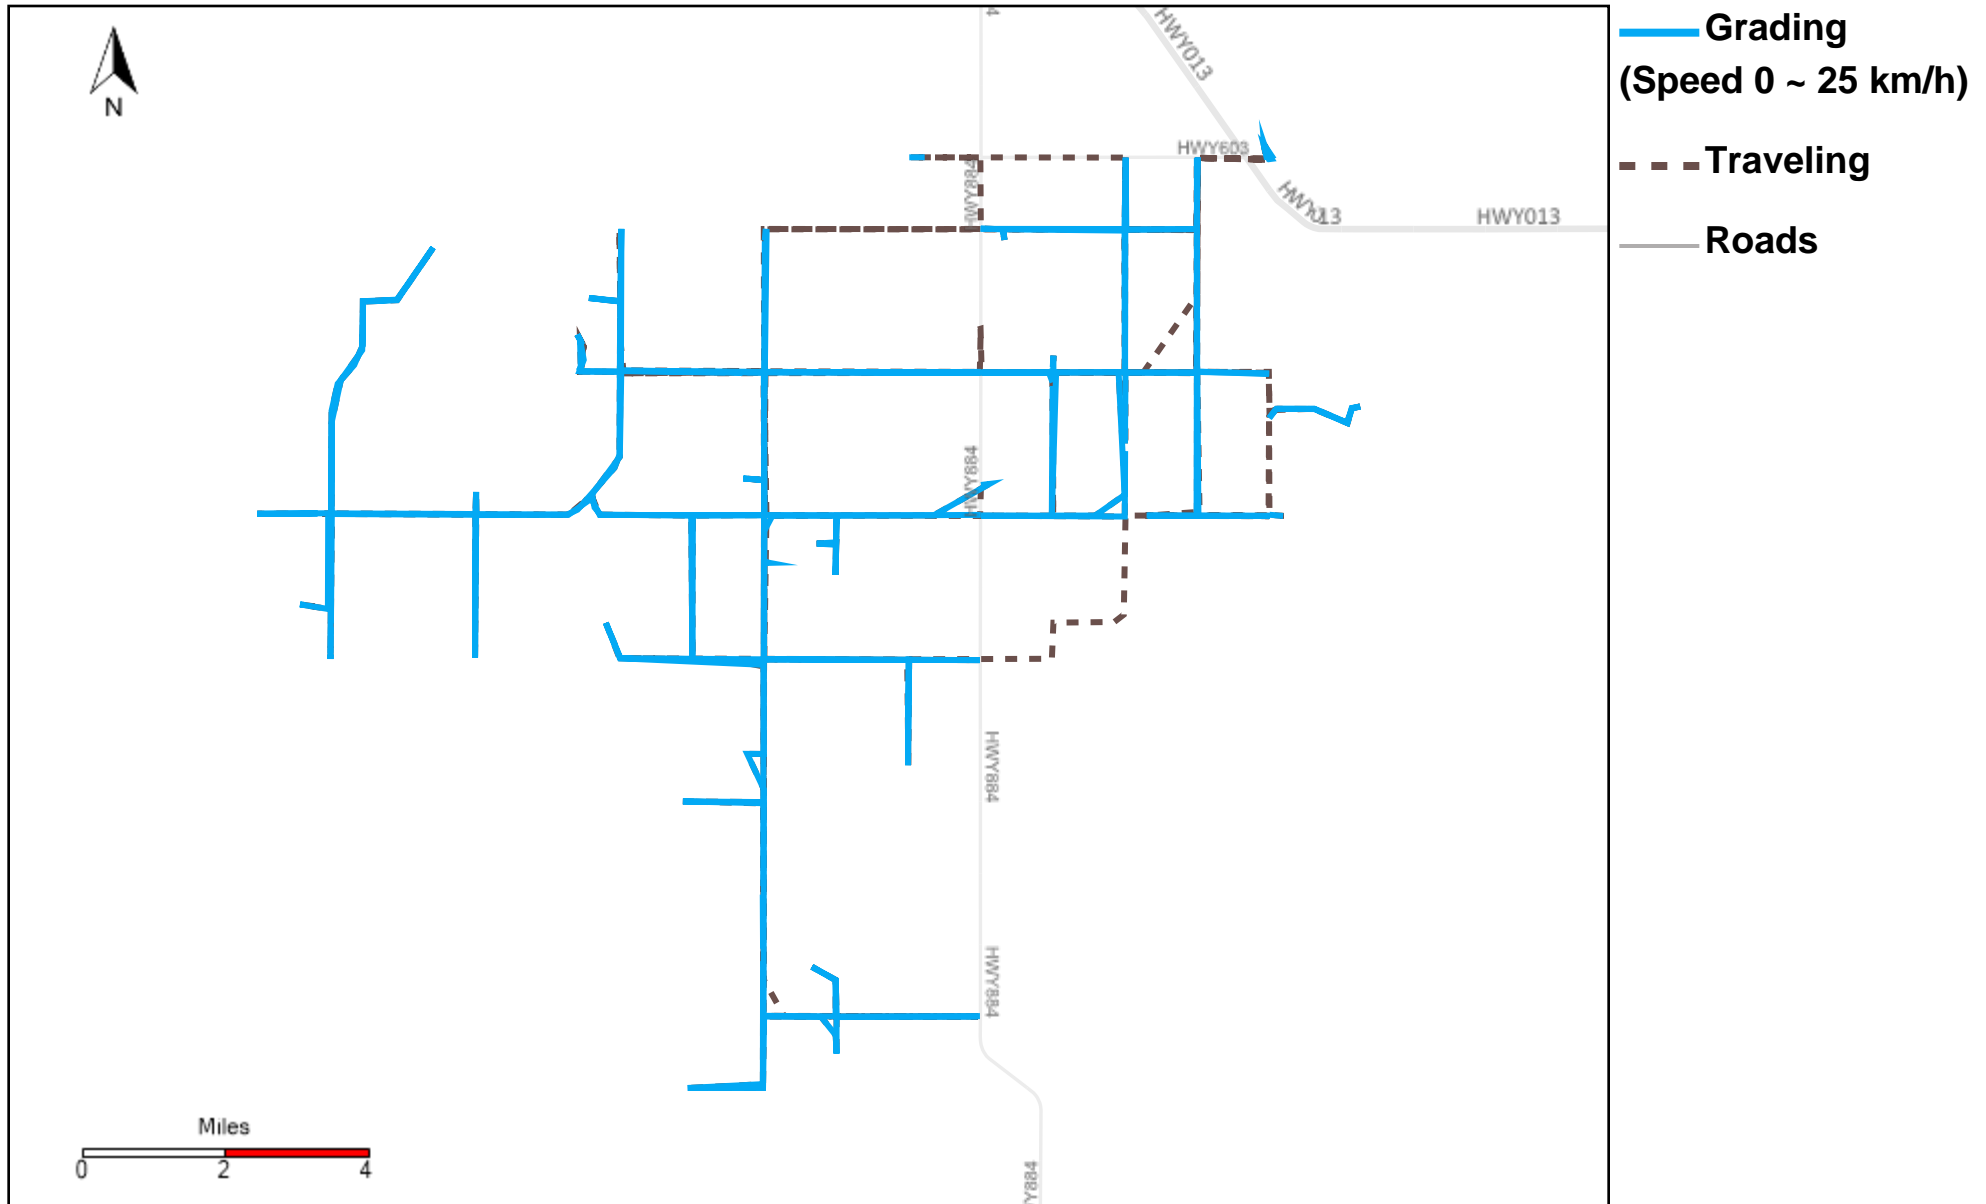

43-215_2025-12-28 ~ 2026-01-03 Tracking

Total Distance(km)	Total Hours	Work Distance(km)	Work Hours
531.66	32 hrs 43 min 22 sec	301.74	25 hrs 31 min 53 sec