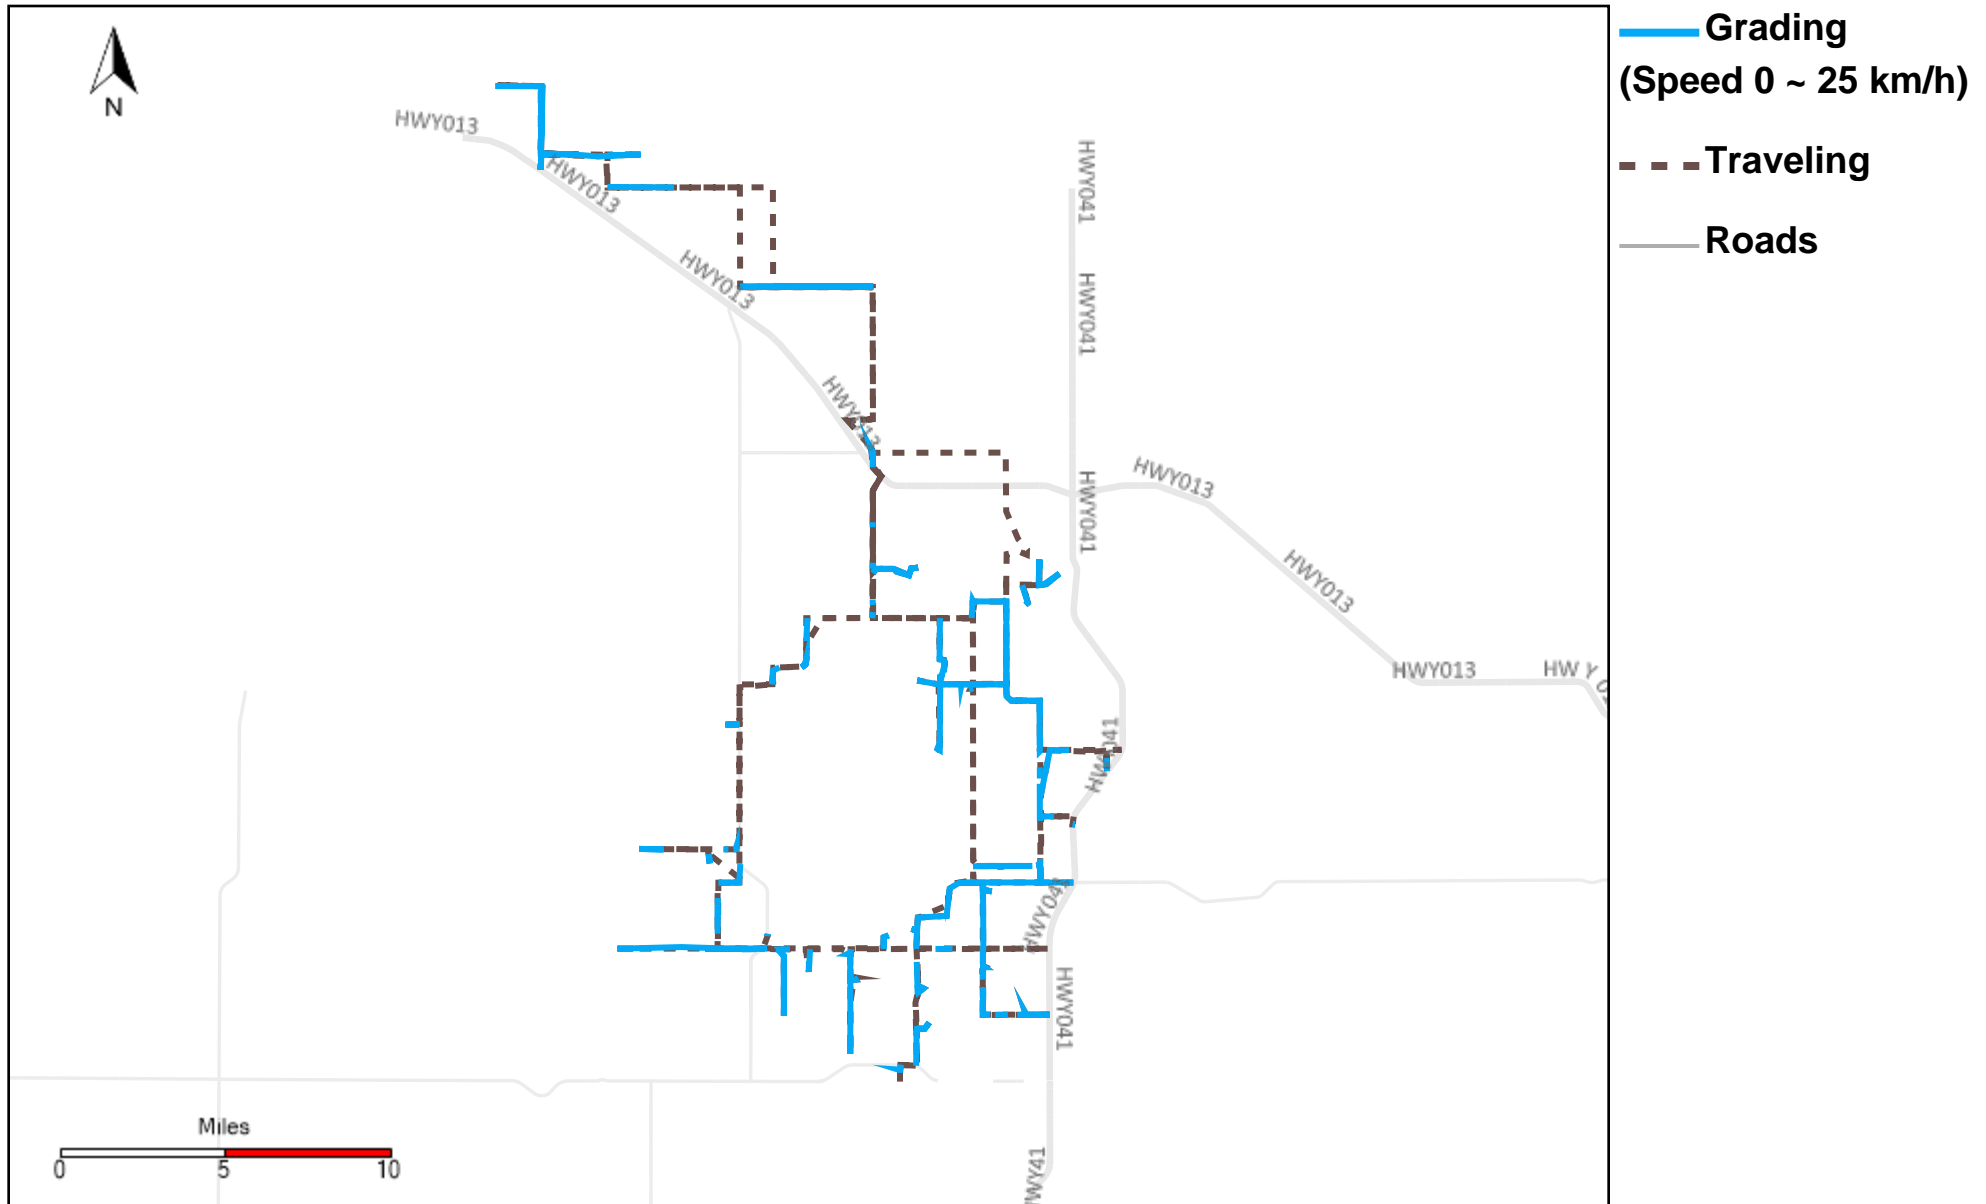

43-216_2025-12-28 ~ 2026-01-03 Tracking

Total Distance(km)	Total Hours	Work Distance(km)	Work Hours
541.51	31 hrs 39 min 23 sec	259.37	20 hrs 44 min 21 sec