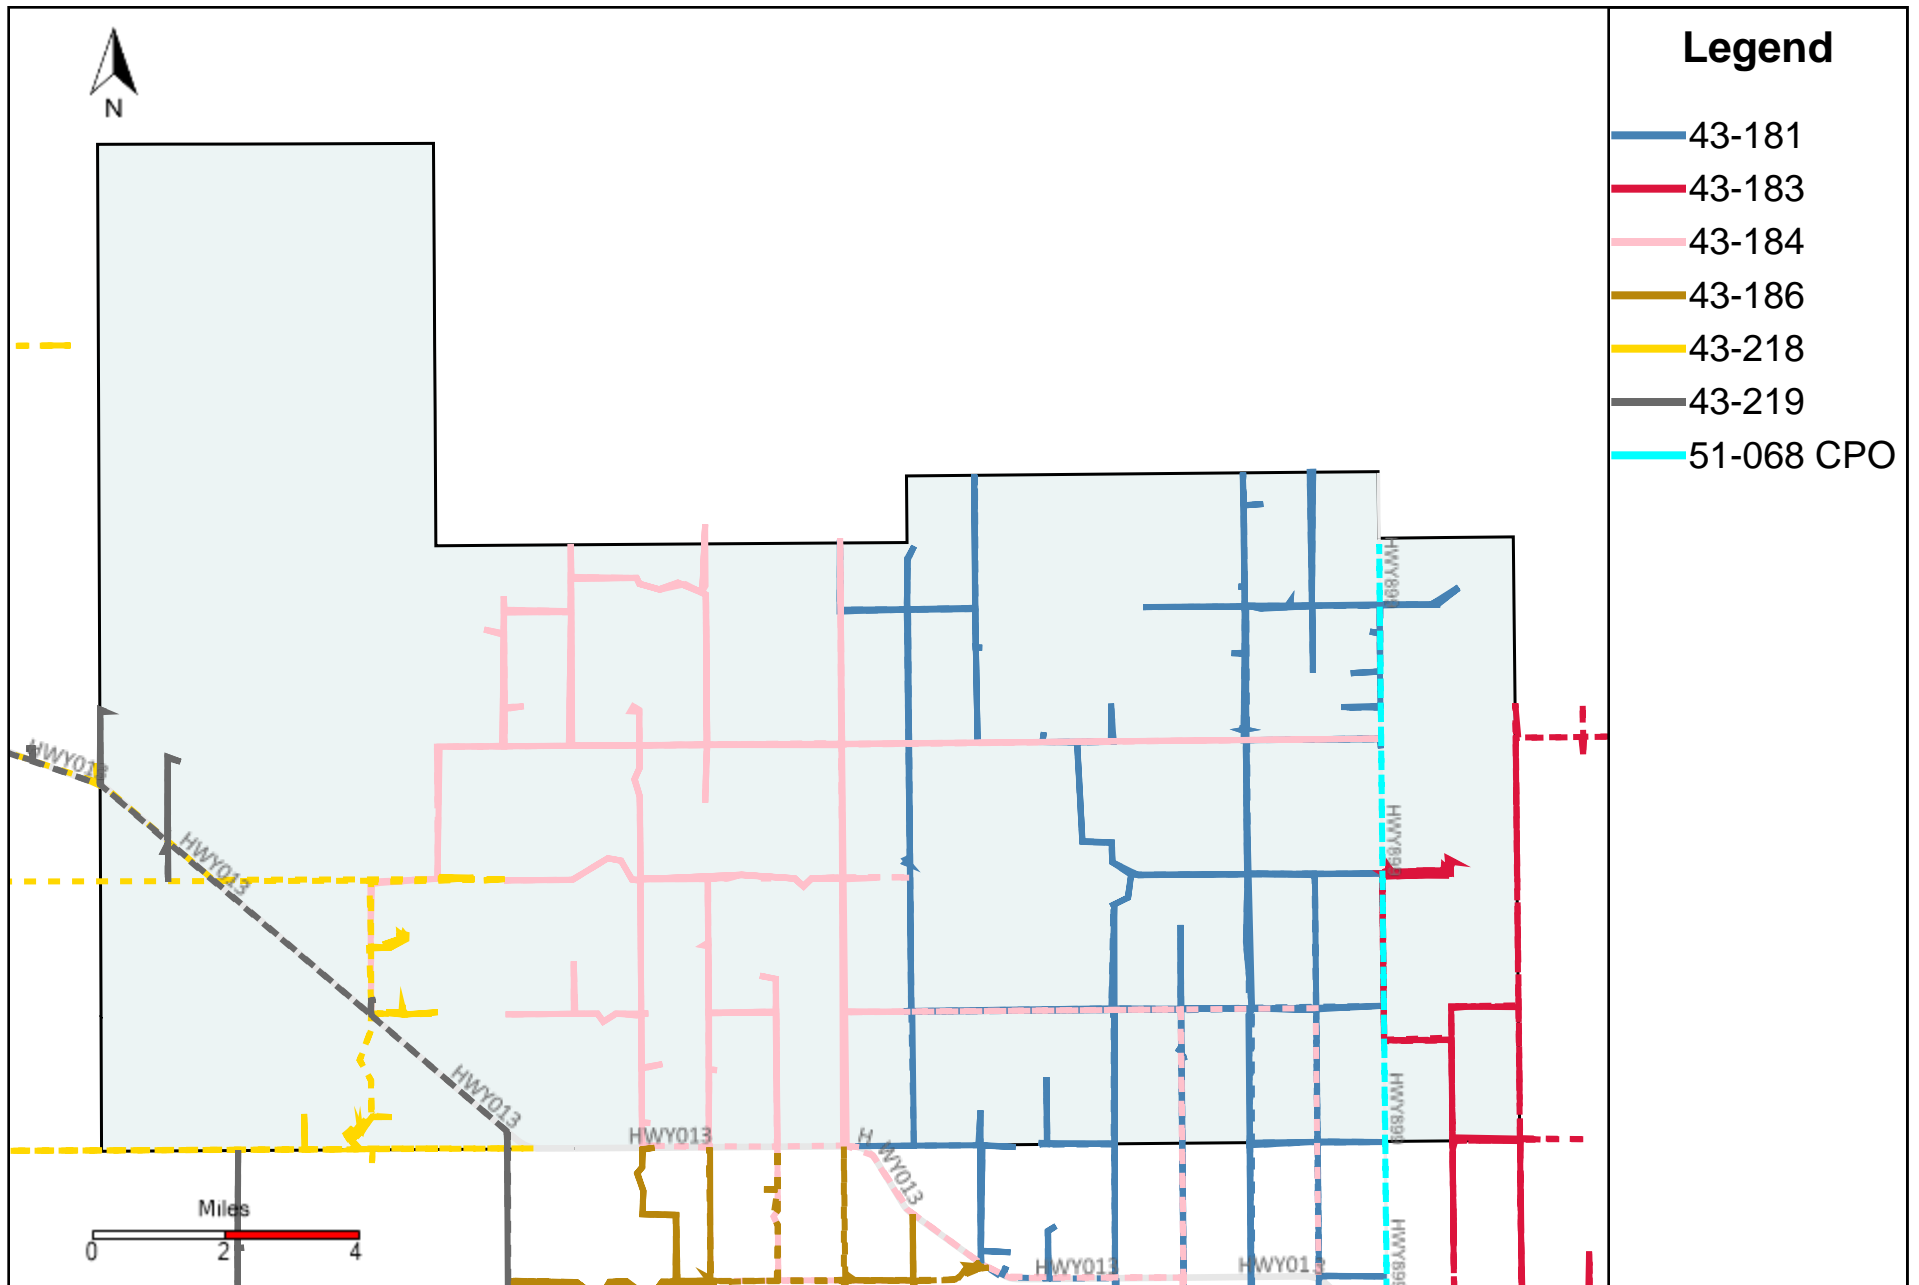

Provost Weekly Grader Report (2025-12-28 ~ 2026-01-03)

Division: 1 Grader Report(2025-12-28 ~ 2026-01-03)

Vehicle Name List	Total Distance(km)	Total Hours
43-182, 43-185	809.11	53 hrs 52 min 10 sec

Division: 2 Grader Report(2025-12-28 ~ 2026-01-03)

Vehicle Name List	Total Distance(km)	Total Hours
43-182, 43-183, 43-185	1447.99	92 hrs 29 min 20 sec

Division: 3 Grader Report(2025-12-28 ~ 2026-01-03)

Vehicle Name List	Total Distance(km)	Total Hours
43-181, 43-182, 43-183, 43-184, 43-185, 43-186, 43-219, 51-068 CPO	3581.08	217 hrs 48 min 31 sec

Division: 4 Grader Report(2025-12-28 ~ 2026-01-03)

Vehicle Name List	Total Distance(km)	Total Hours
43-181, 43-183, 43-184, 43-186, 43-218, 43-219, 51-068 CPO	3331.62	198 hrs 46 min 50 sec

Division: 5 Grader Report(2025-12-28 ~ 2026-01-03)

Division: 7 Grader Report(2025-12-28 ~ 2026-01-03)

Vehicle Name List	Total Distance(km)	Total Hours
43-215, 43-216, 43-217, 43-220, 43-221	2339.19	147 hrs 55 min 41 sec

Provost Weekly Grader Report

From 12/28/2025 To 1/3/2026