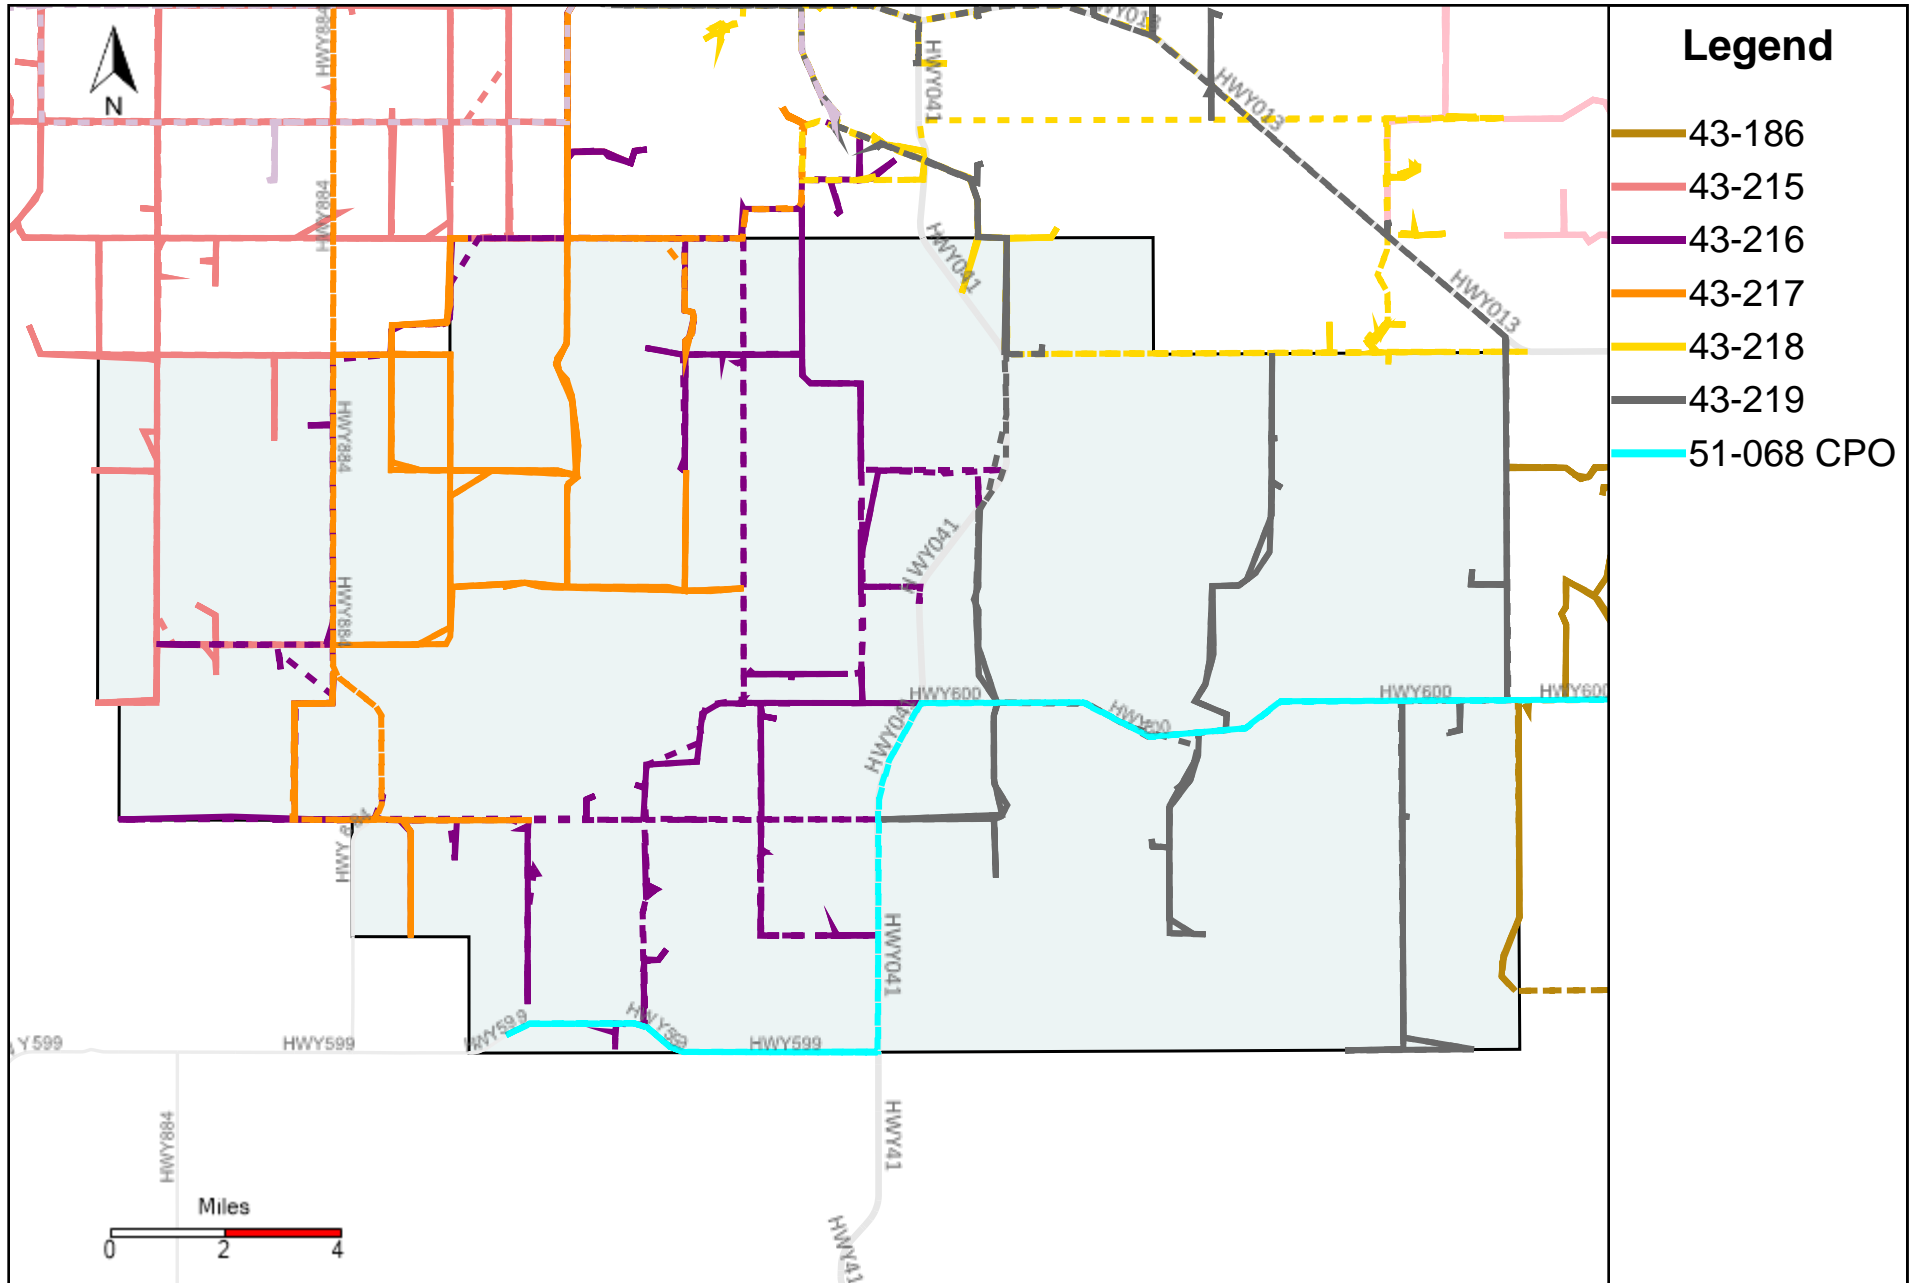

Provost Weekly Grader Report (2025-12-28 ~ 2026-01-03)

Division: 1 Grader Report(2025-12-28 ~ 2026-01-03)

Vehicle Name List	Total Distance(km)	Total Hours
43-182, 43-185	809.11	53 hrs 52 min 10 sec

Division: 2 Grader Report(2025-12-28 ~ 2026-01-03)

Vehicle Name List	Total Distance(km)	Total Hours
43-182, 43-183, 43-185	1447.99	92 hrs 29 min 20 sec

Division: 3 Grader Report(2025-12-28 ~ 2026-01-03)

Vehicle Name List	Total Distance(km)	Total Hours
43-181, 43-182, 43-183, 43-184, 43-185, 43-186, 43-219, 51-068 CPO	3581.08	217 hrs 48 min 31 sec

Division: 4 Grader Report(2025-12-28 ~ 2026-01-03)

Vehicle Name List	Total Distance(km)	Total Hours
43-181, 43-183, 43-184, 43-186, 43-218, 43-219, 51-068 CPO	3331.62	198 hrs 46 min 50 sec

Division: 5 Grader Report(2025-12-28 ~ 2026-01-03)