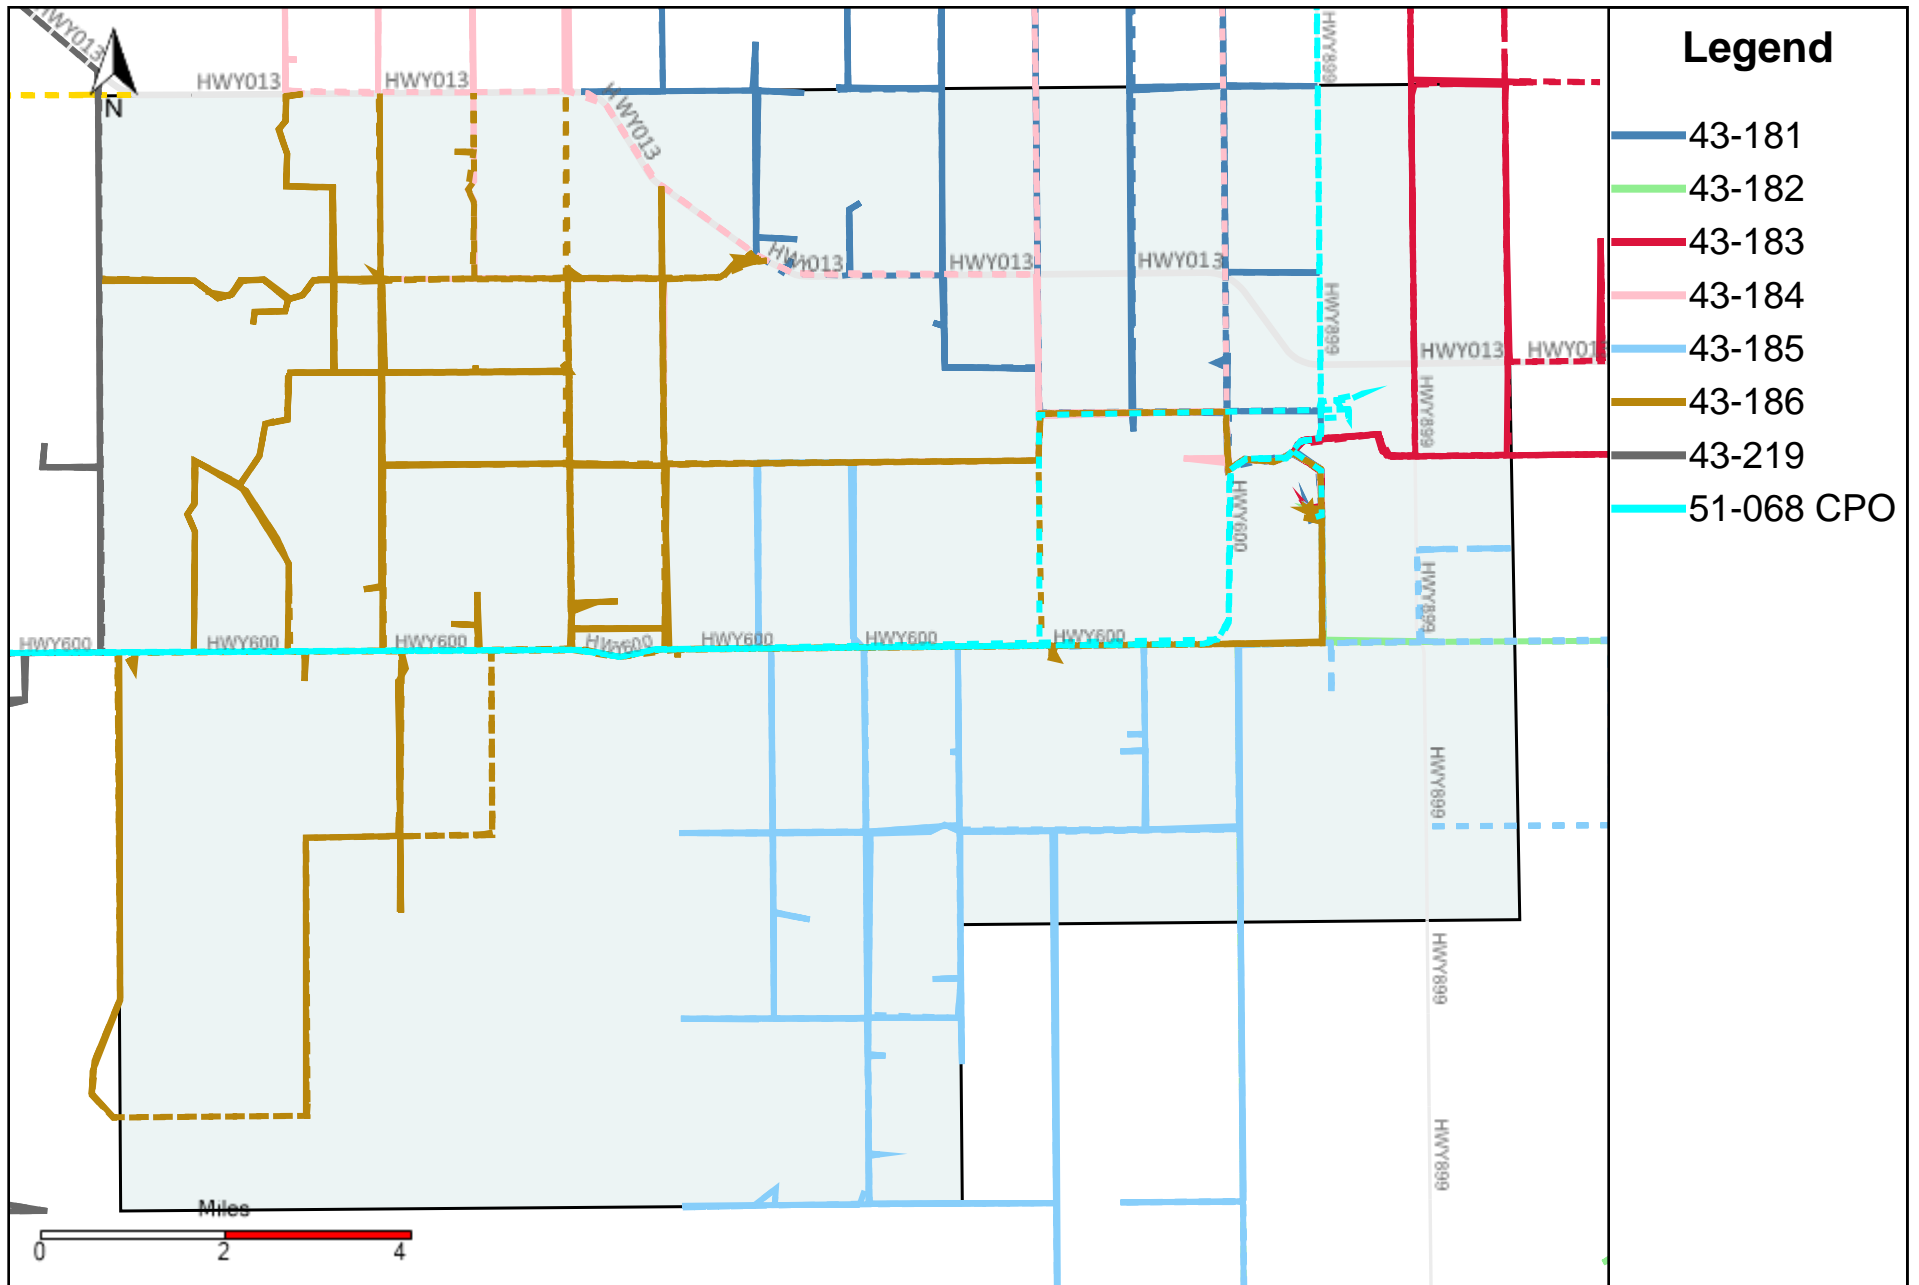

Provost Weekly Grader Report (2025-12-28 ~ 2026-01-03)

Division: 1 Grader Report(2025-12-28 ~ 2026-01-03)

Vehicle Name List	Total Distance(km)	Total Hours
43-182, 43-185	809.11	53 hrs 52 min 10 sec

Division: 2 Grader Report(2025-12-28 ~ 2026-01-03)

Vehicle Name List	Total Distance(km)	Total Hours
43-182, 43-183, 43-185	1447.99	92 hrs 29 min 20 sec

Division: 3 Grader Report(2025-12-28 ~ 2026-01-03)

Vehicle Name List	Total Distance(km)	Total Hours
43-181, 43-182, 43-183, 43-184, 43-185, 43-186, 43-219, 51-068 CPO	3581.08	217 hrs 48 min 31 sec

Division: 4 Grader Report(2025-12-28 ~ 2026-01-03)

Vehicle Name List	Total Distance(km)	Total Hours
43-181, 43-183, 43-184, 43-186, 43-218, 43-219, 51-068 CPO	3331.62	198 hrs 46 min 50 sec

Division: 5 Grader Report(2025-12-28 ~ 2026-01-03)

Vehicle Name List	Total Distance(km)	Total Hours
43-186, 43-215, 43-216, 43-217, 43-218, 43-219, 51-068 CPO	3076.63	181 hrs 46 min 29 sec

Division: 6 Grader Report(2025-12-28 ~ 2026-01-03)

Vehicle Name List	Total Distance(km)	Total Hours
43-215, 43-216, 43-217, 43-218, 43-219, 43-220, 43-221	3193.77	198 hrs 46 min 21 sec