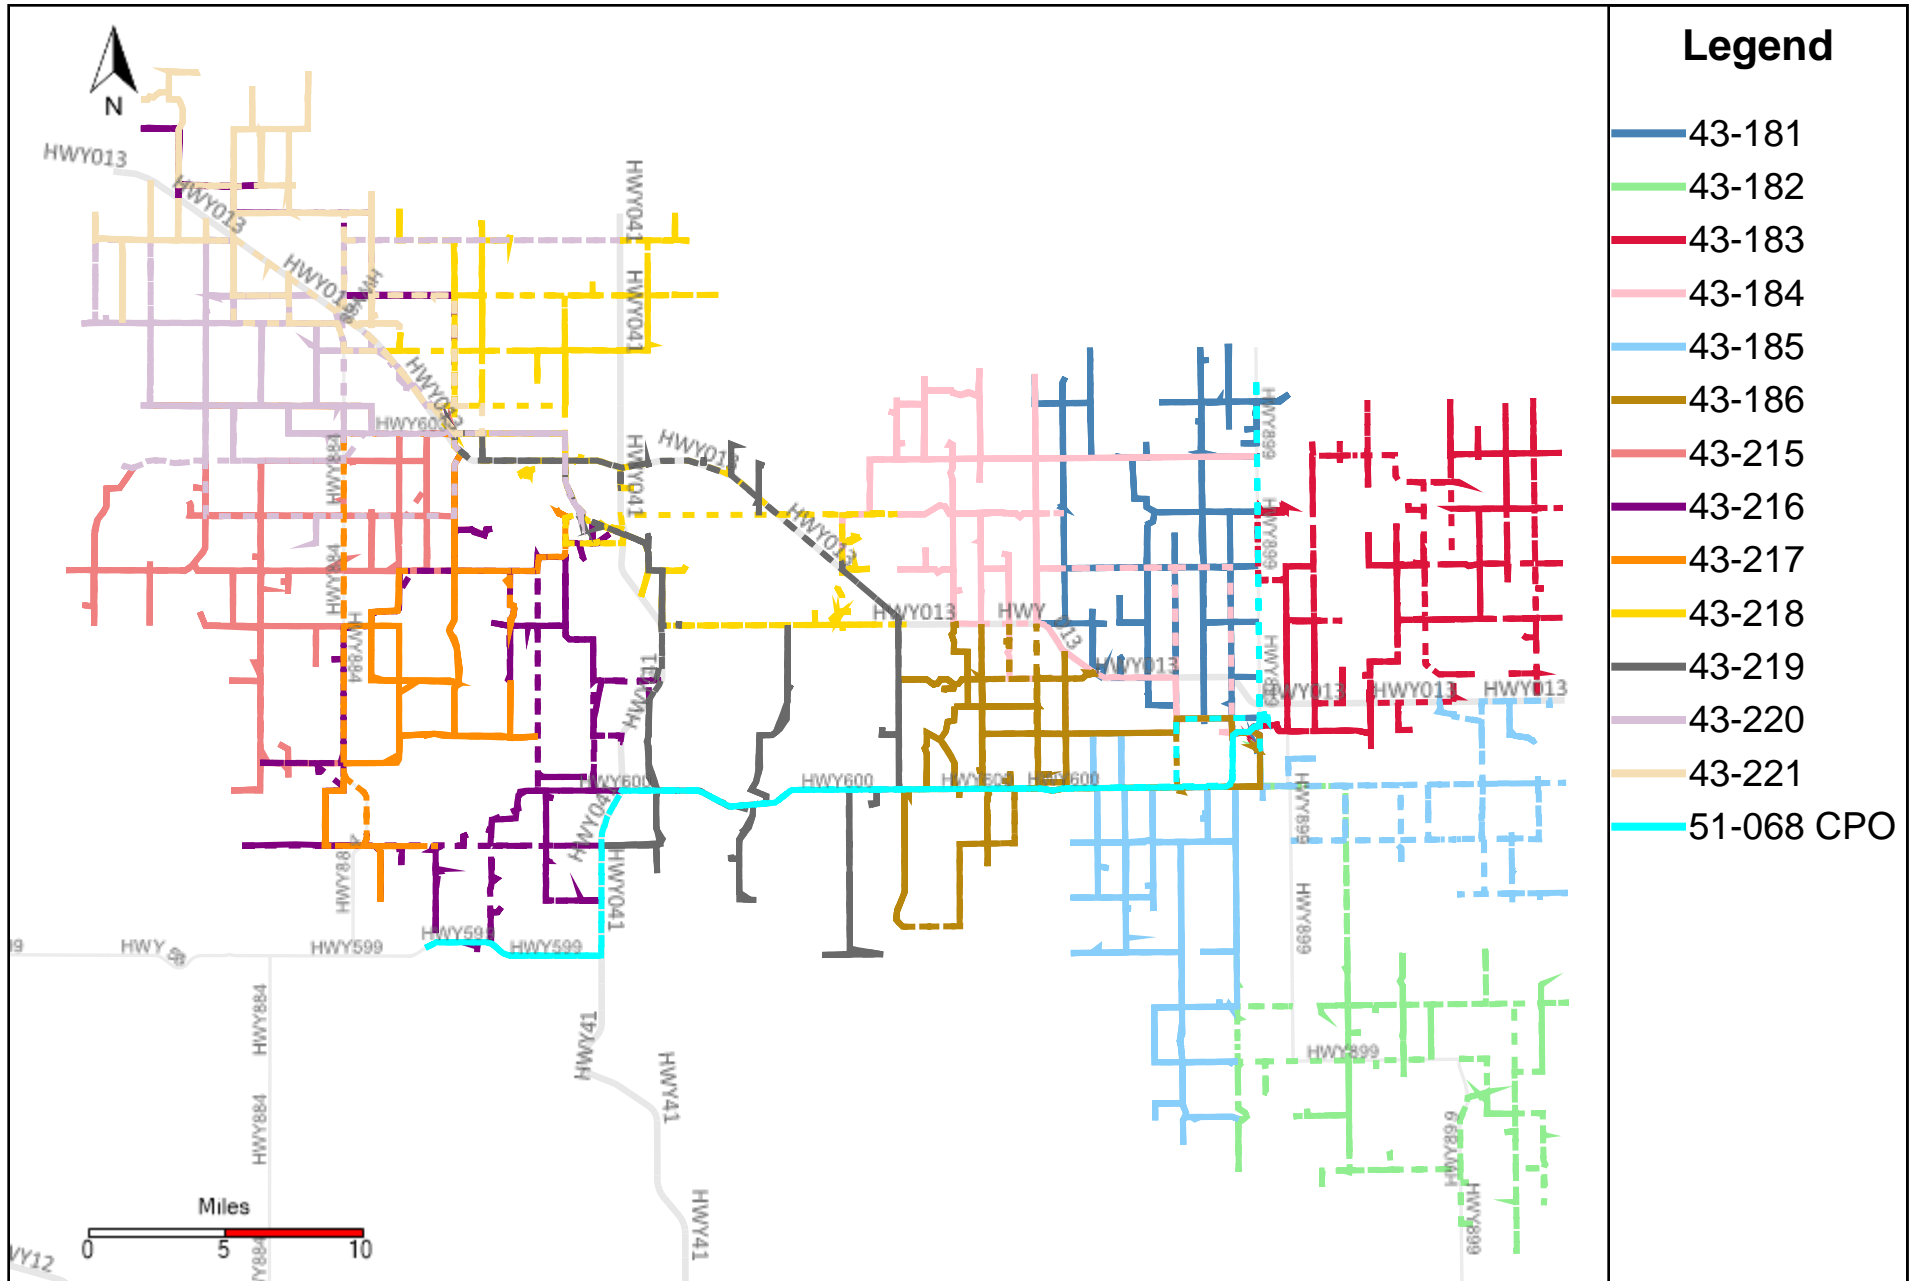

Provost Weekly Grader Report (2025-12-28 ~ 2026-01-03)

Division: 1 Grader Report(2025-12-28 ~ 2026-01-03)

Vehicle Name List	Total Distance(km)	Total Hours
43-182, 43-185	809.11	53 hrs 52 min 10 sec

Division: 2 Grader Report(2025-12-28 ~ 2026-01-03)

Vehicle Name List	Total Distance(km)	Total Hours
43-182, 43-183, 43-185	1447.99	92 hrs 29 min 20 sec

Division: 3 Grader Report(2025-12-28 ~ 2026-01-03)

Vehicle Name List	Total Distance(km)	Total Hours
43-181, 43-182, 43-183, 43-184, 43-185, 43-186, 43-219, 51-068 CPO	3581.08	217 hrs 48 min 31 sec

Division: 4 Grader Report(2025-12-28 ~ 2026-01-03)

Vehicle Name List	Total Distance(km)	Total Hours
43-181, 43-183, 43-184, 43-186, 43-218, 43-219, 51-068 CPO	3331.62	198 hrs 46 min 50 sec

Division: 5 Grader Report(2025-12-28 ~ 2026-01-03)

Vehicle Name List	Total Distance(km)	Total Hours
43-186, 43-215, 43-216, 43-217, 43-218, 43-219, 51-068 CPO	3076.63	181 hrs 46 min 29 sec

Division: 6 Grader Report(2025-12-28 ~ 2026-01-03)

Vehicle Name List	Total Distance(km)	Total Hours
43-215, 43-216, 43-217, 43-218, 43-219, 43-220, 43-221	3193.77	198 hrs 46 min 21 sec