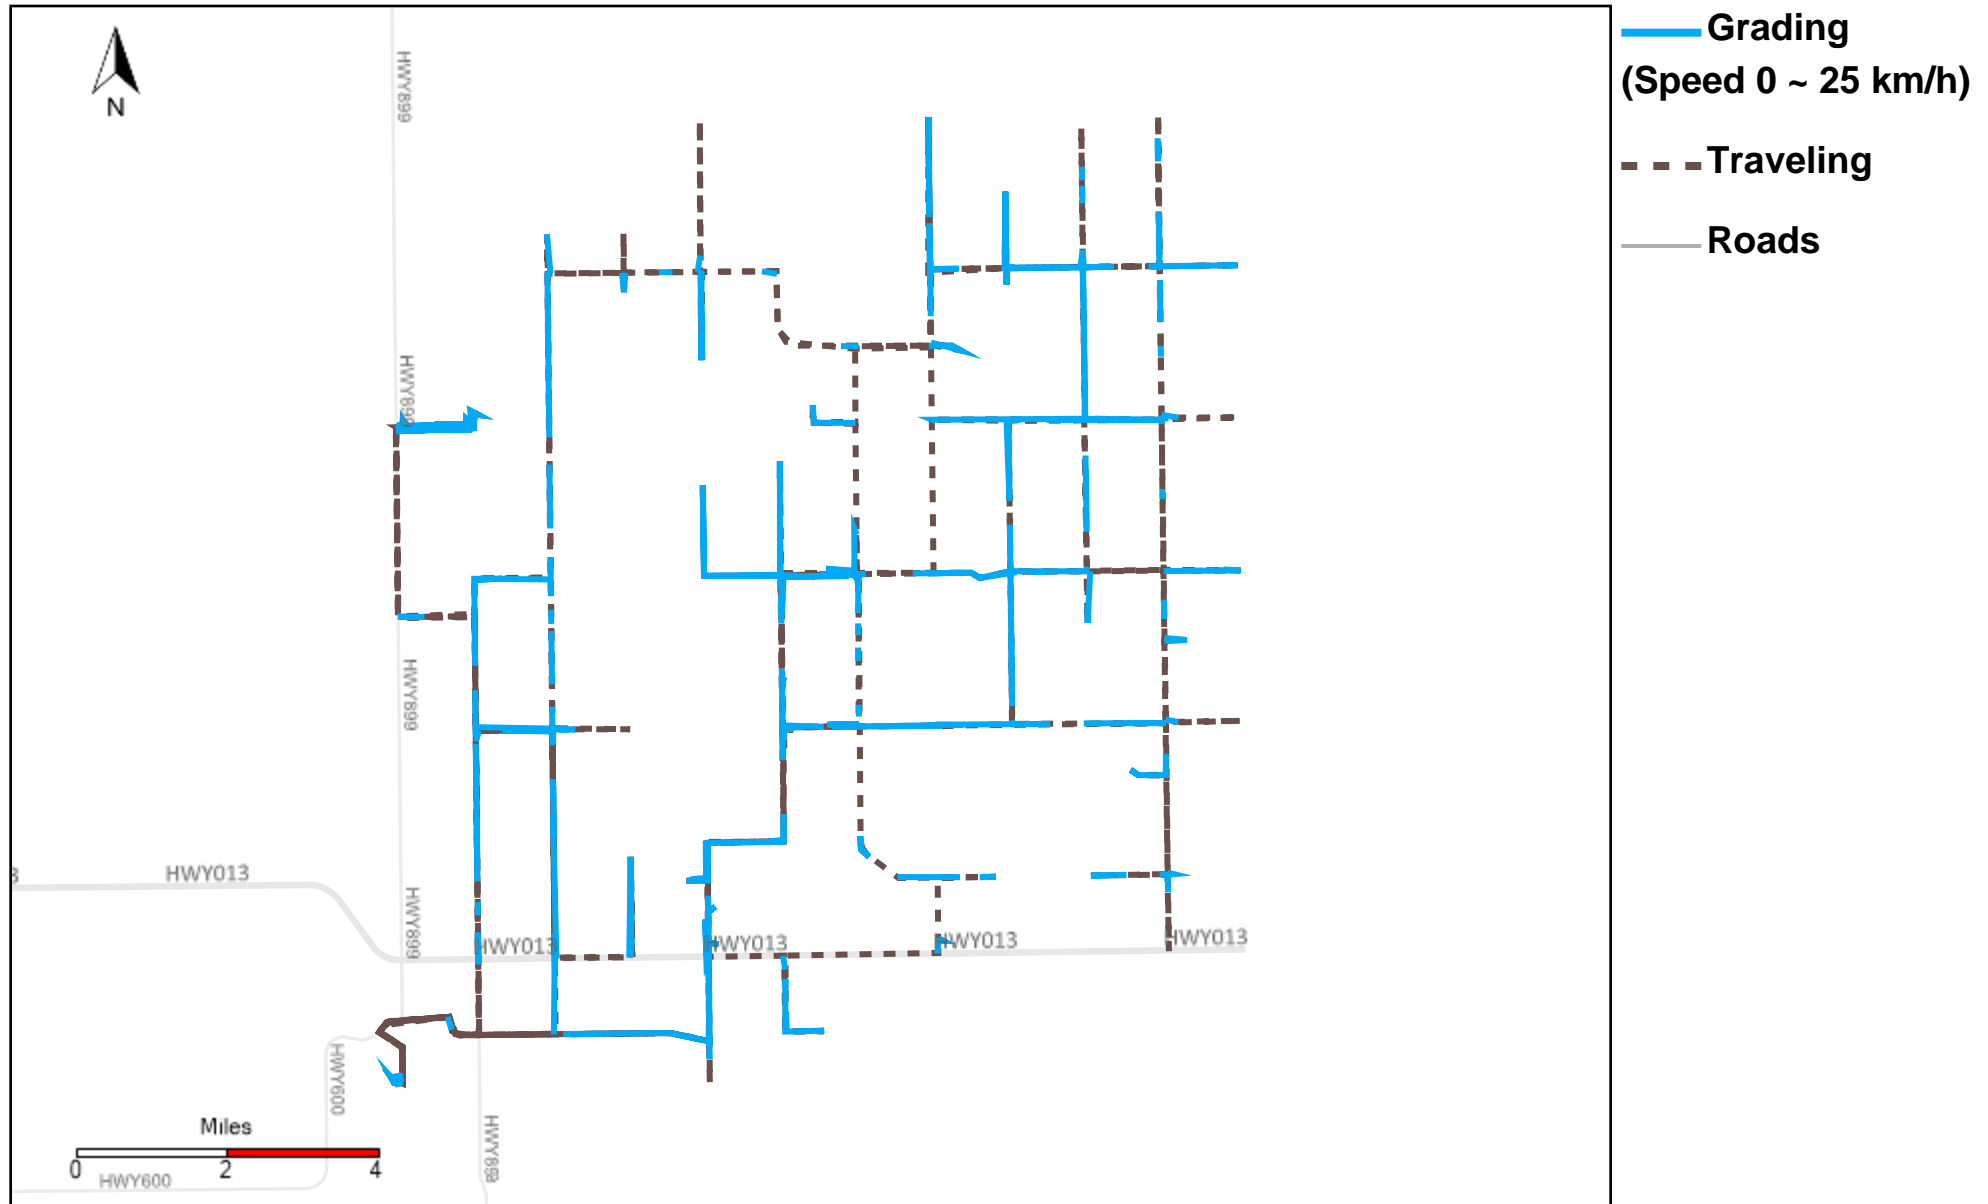

43-182_2025-12-28 ~ 2026-01-03 Tracking

Total Distance(km)	Total Hours	Work Distance(km)	Work Hours
332.15	18 hrs 8 min 14 sec	115.32	8 hrs 19 min 35 sec

43-183_2025-12-28 ~ 2026-01-03 Tracking

Total Distance(km)	Total Hours	Work Distance(km)	Work Hours
638.88	38 hrs 37 min 10 sec	374.8	25 hrs 1 min 54 sec