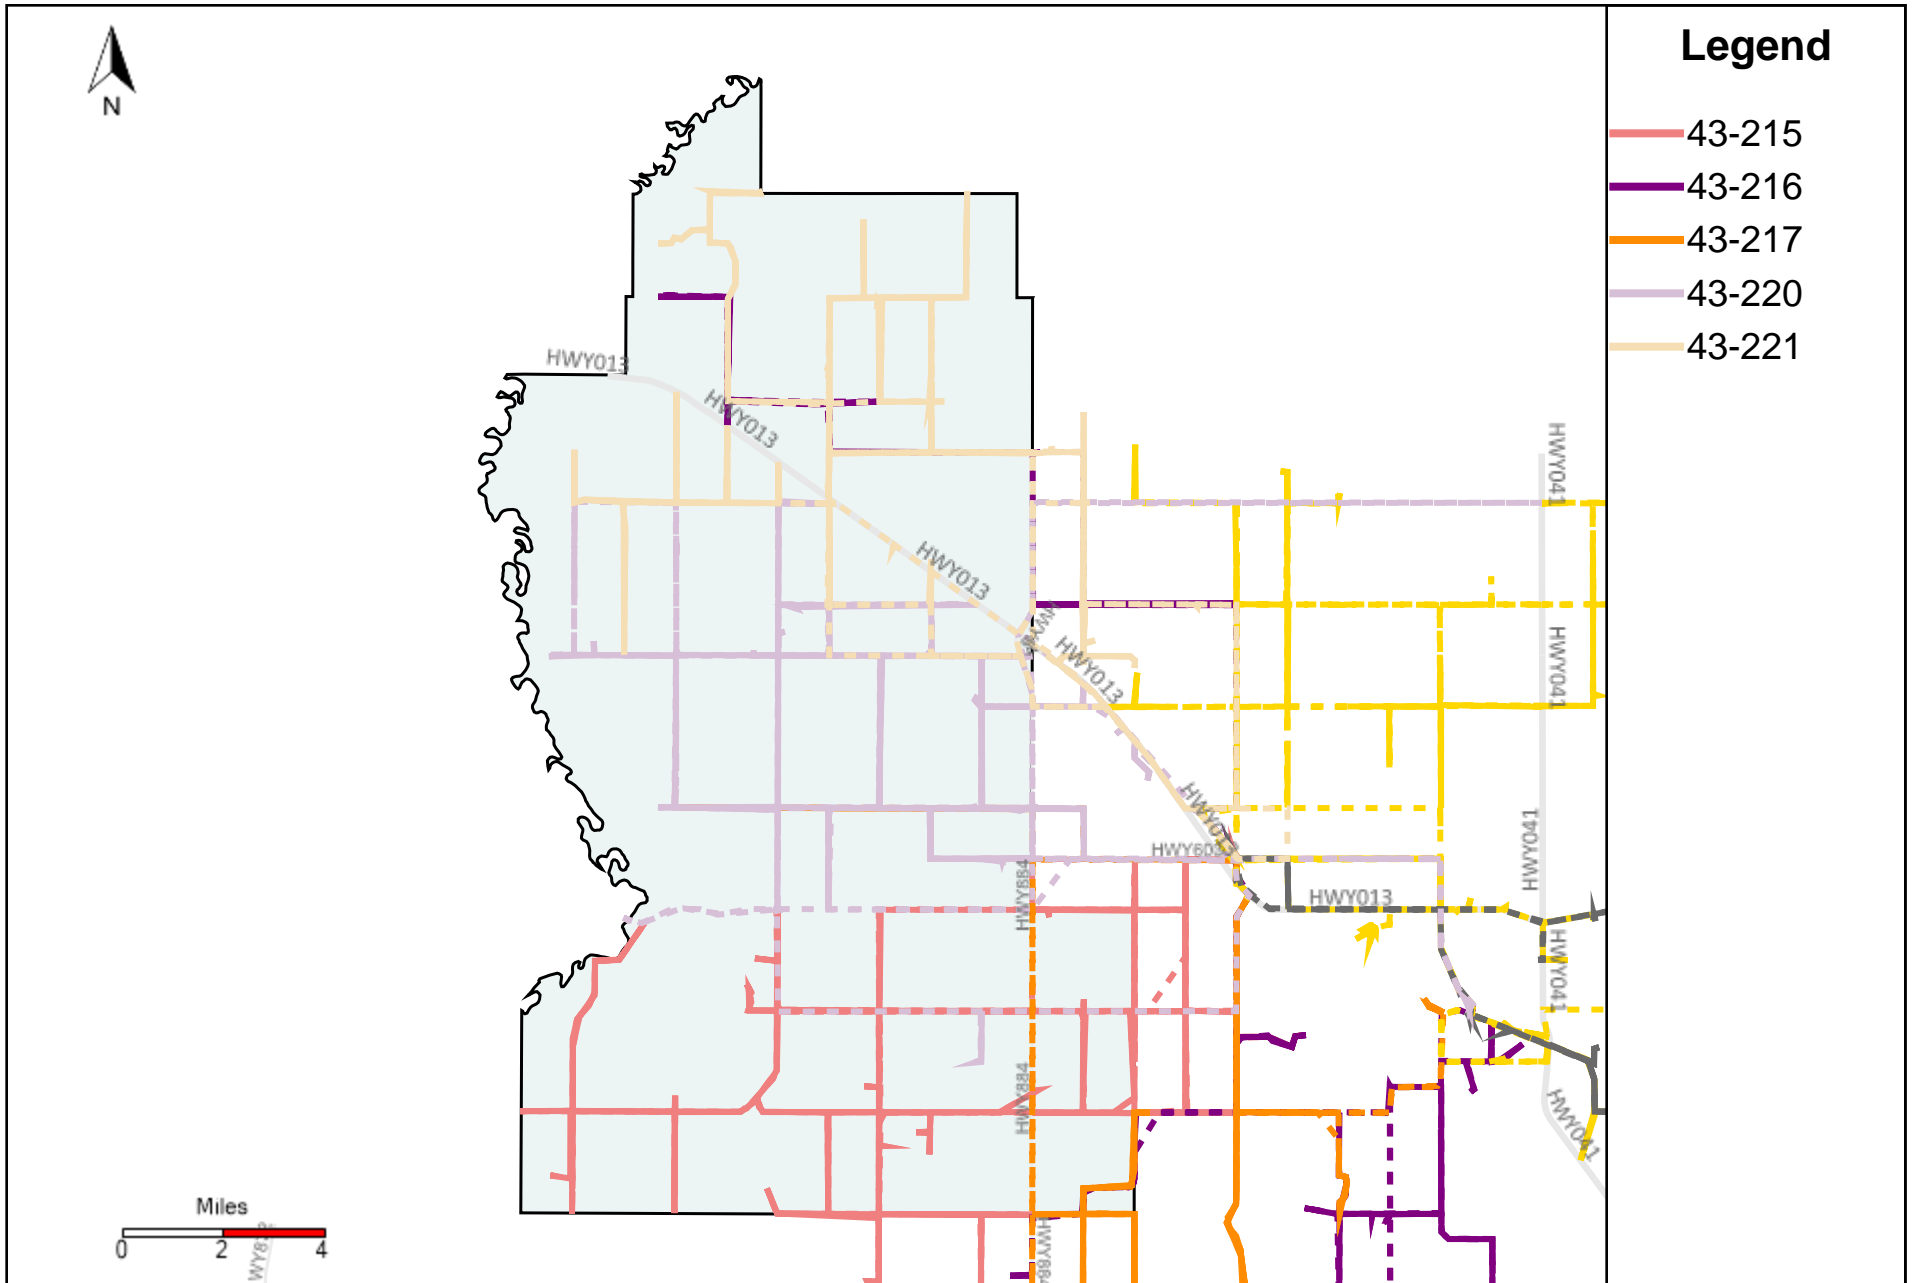

Division: 7 Grader Report(2025-12-28 ~ 2026-01-03)

Vehicle Name List	Total Distance(km)	Total Hours
43-215, 43-216, 43-217, 43-220, 43-221	2339.19	147 hrs 55 min 41 sec