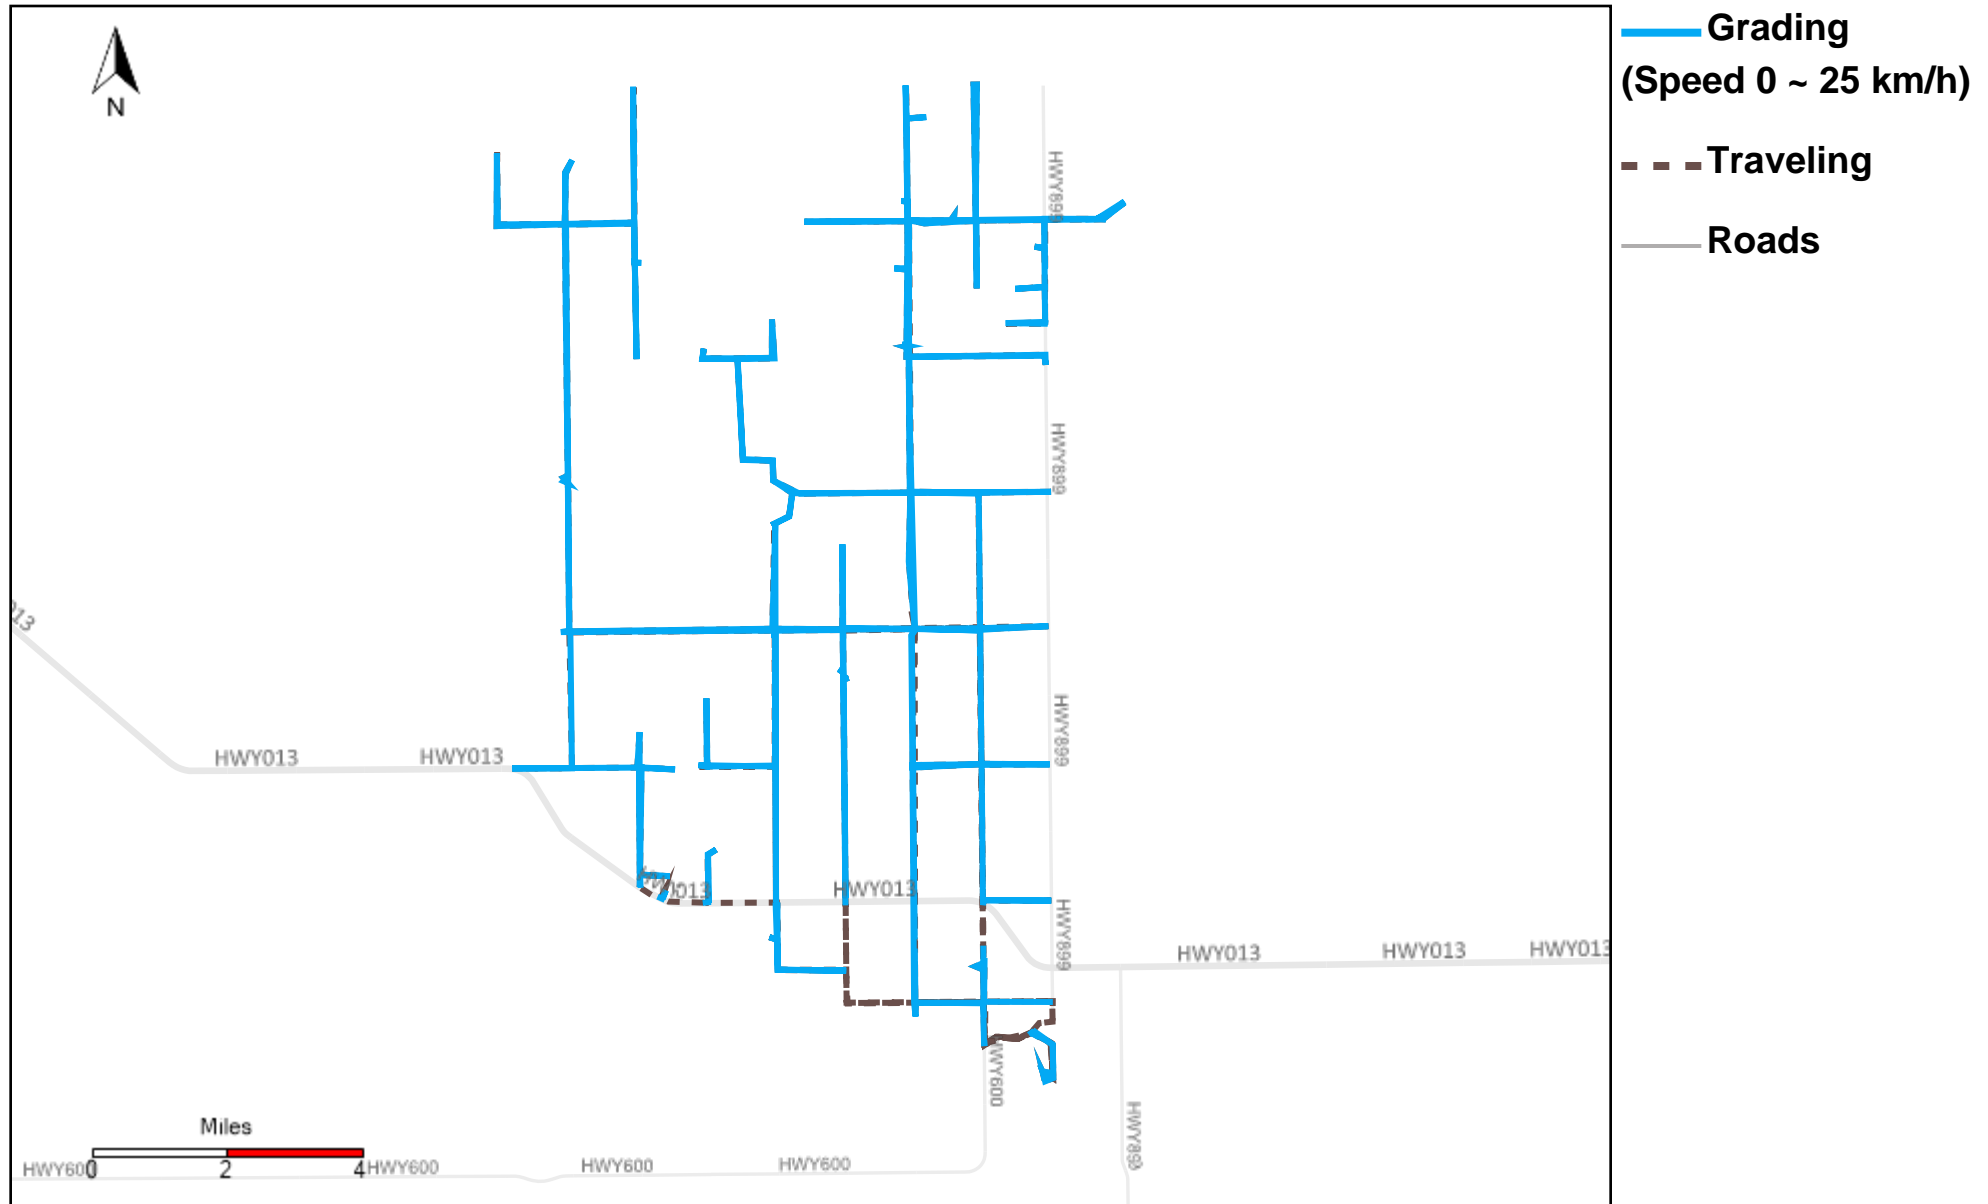

43-181_2025-12-28 ~ 2026-01-03 Tracking

Total Distance(km)	Total Hours	Work Distance(km)	Work Hours
491.83	36 hrs 52 min 0 sec	389.83	33 hrs 41 min 1 sec