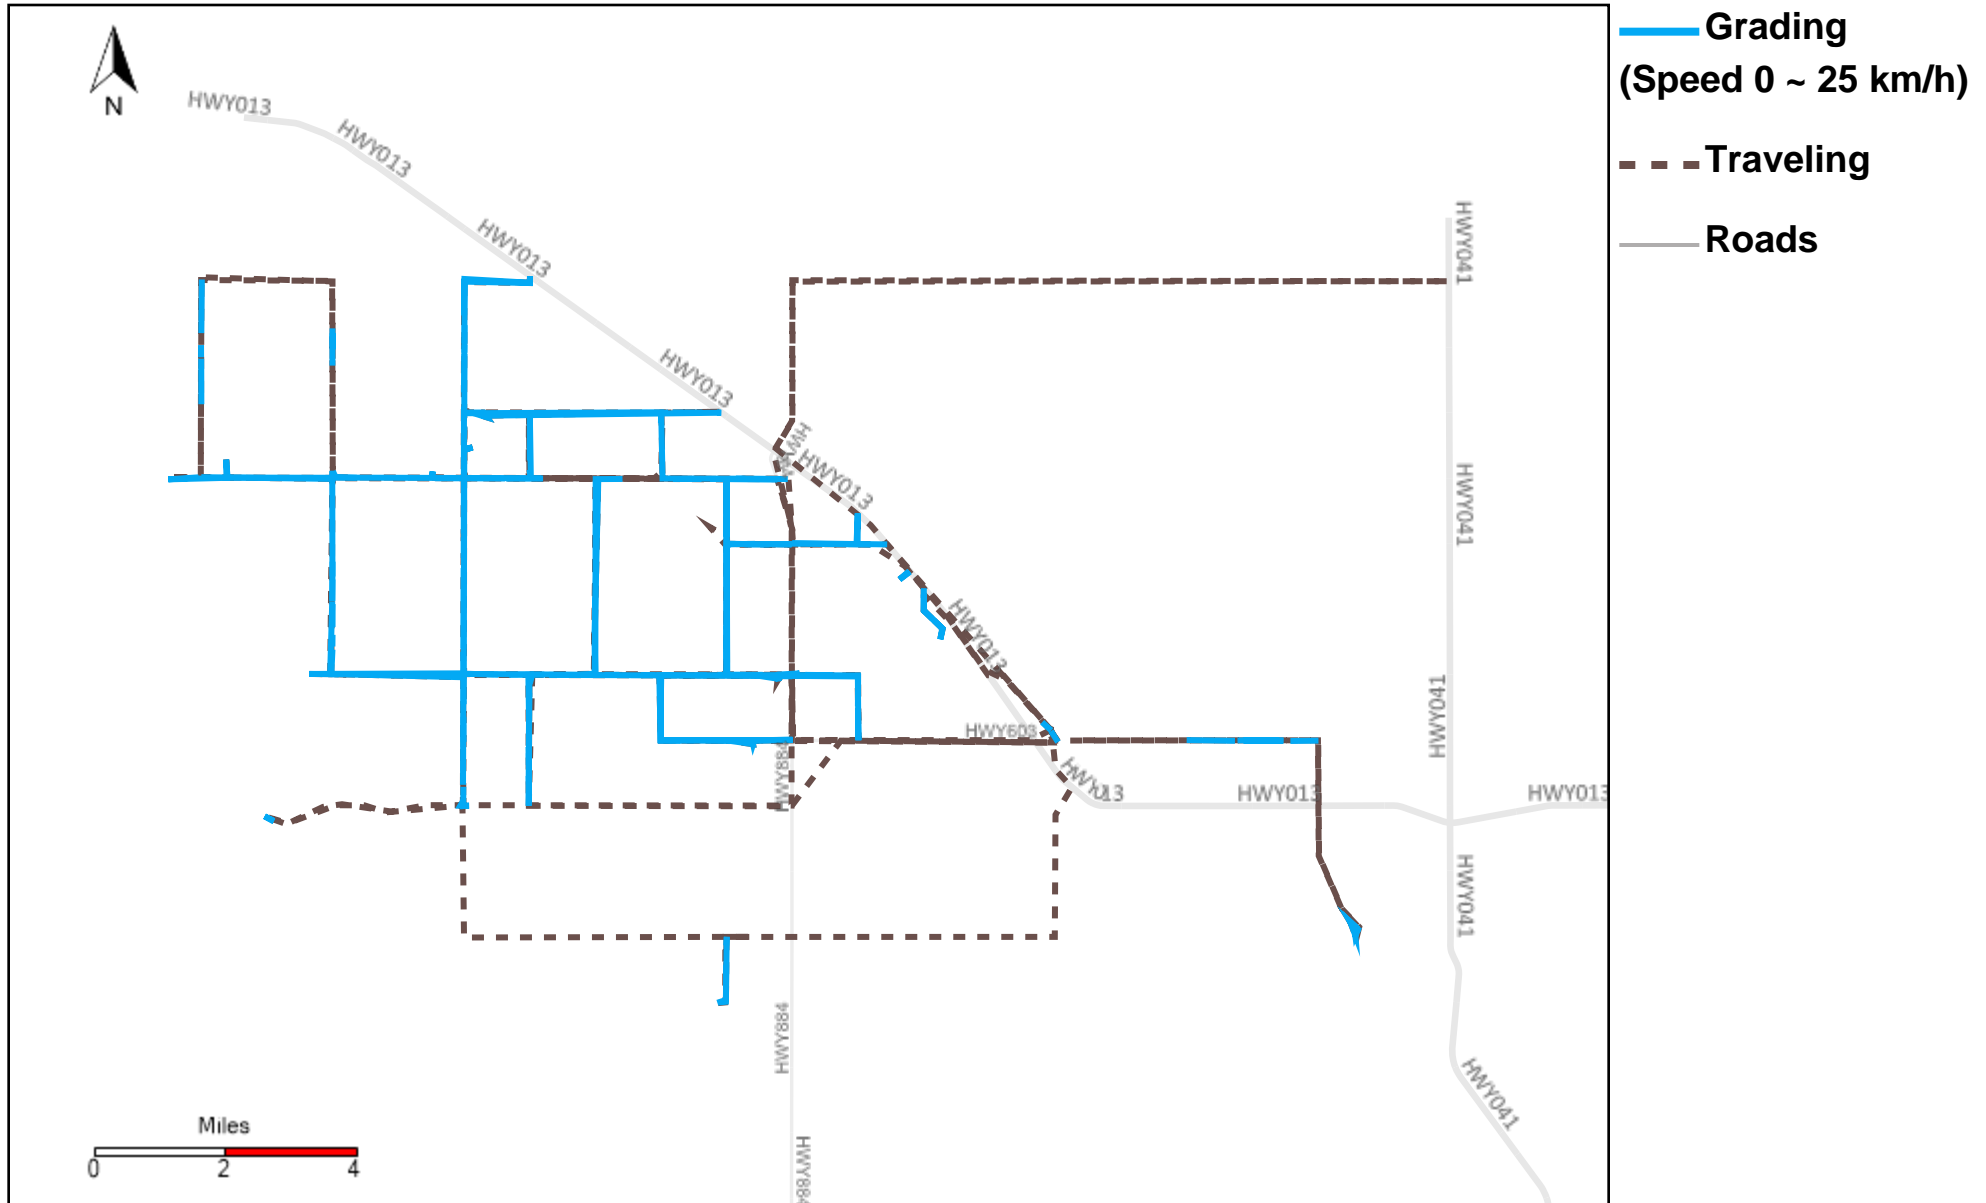

43-220_2025-12-28 ~ 2026-01-03 Tracking

Total Distance(km)	Total Hours	Work Distance(km)	Work Hours
511.62	31 hrs 40 min 19 sec	239.73	21 hrs 20 min 15 sec