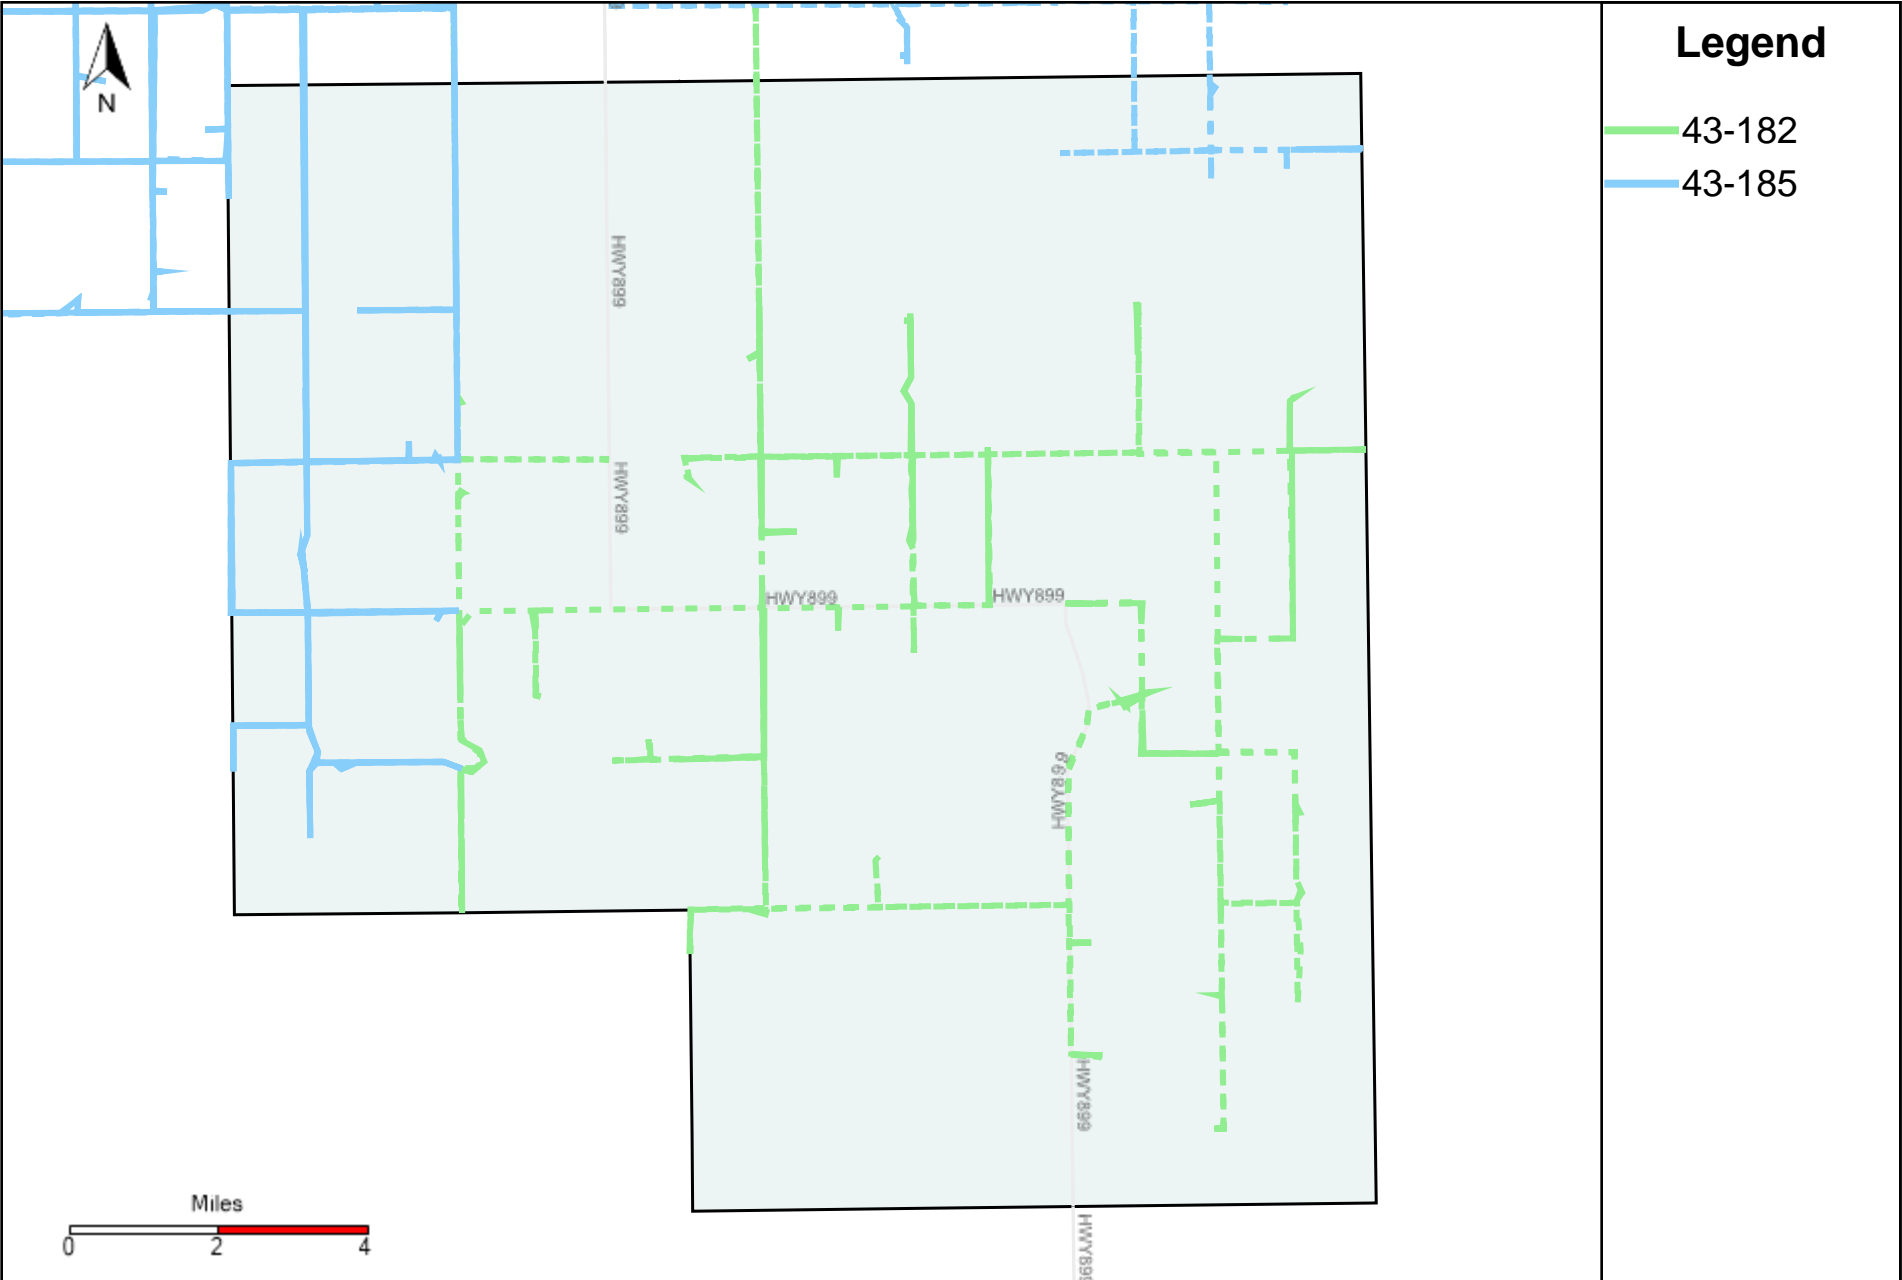

Provost Weekly Grader Report (2025-12-28 ~ 2026-01-03)

Division: 1 Grader Report(2025-12-28 ~ 2026-01-03)

Vehicle Name List	Total Distance(km)	Total Hours
43-182, 43-185	809.11	53 hrs 52 min 10 sec

Division: 2 Grader Report(2025-12-28 ~ 2026-01-03)