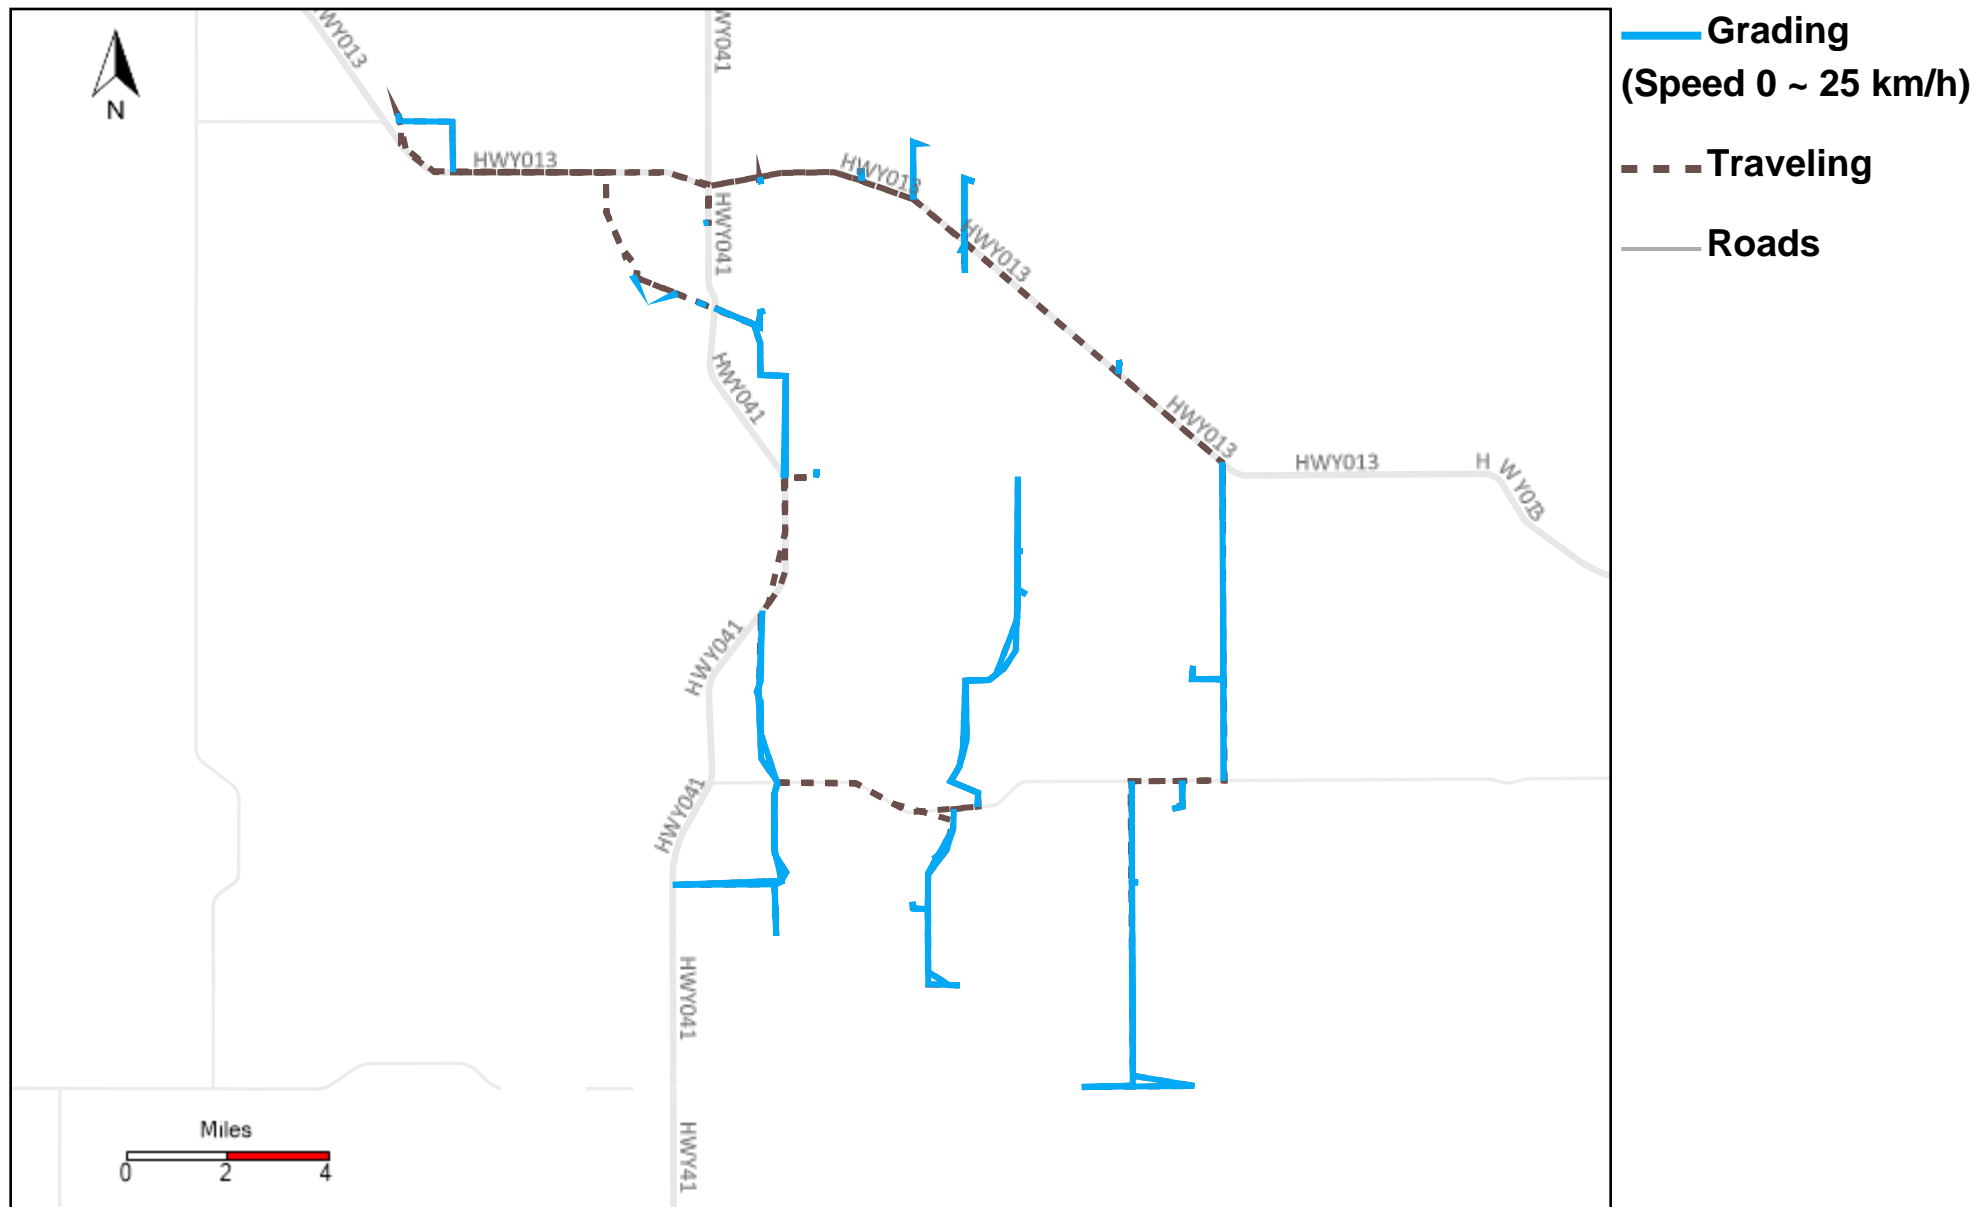

43-219_2025-12-28 ~ 2026-01-03 Tracking

Total Distance(km)	Total Hours	Work Distance(km)	Work Hours
294.92	16 hrs 0 min 11 sec	231.93	12 hrs 33 min 18 sec