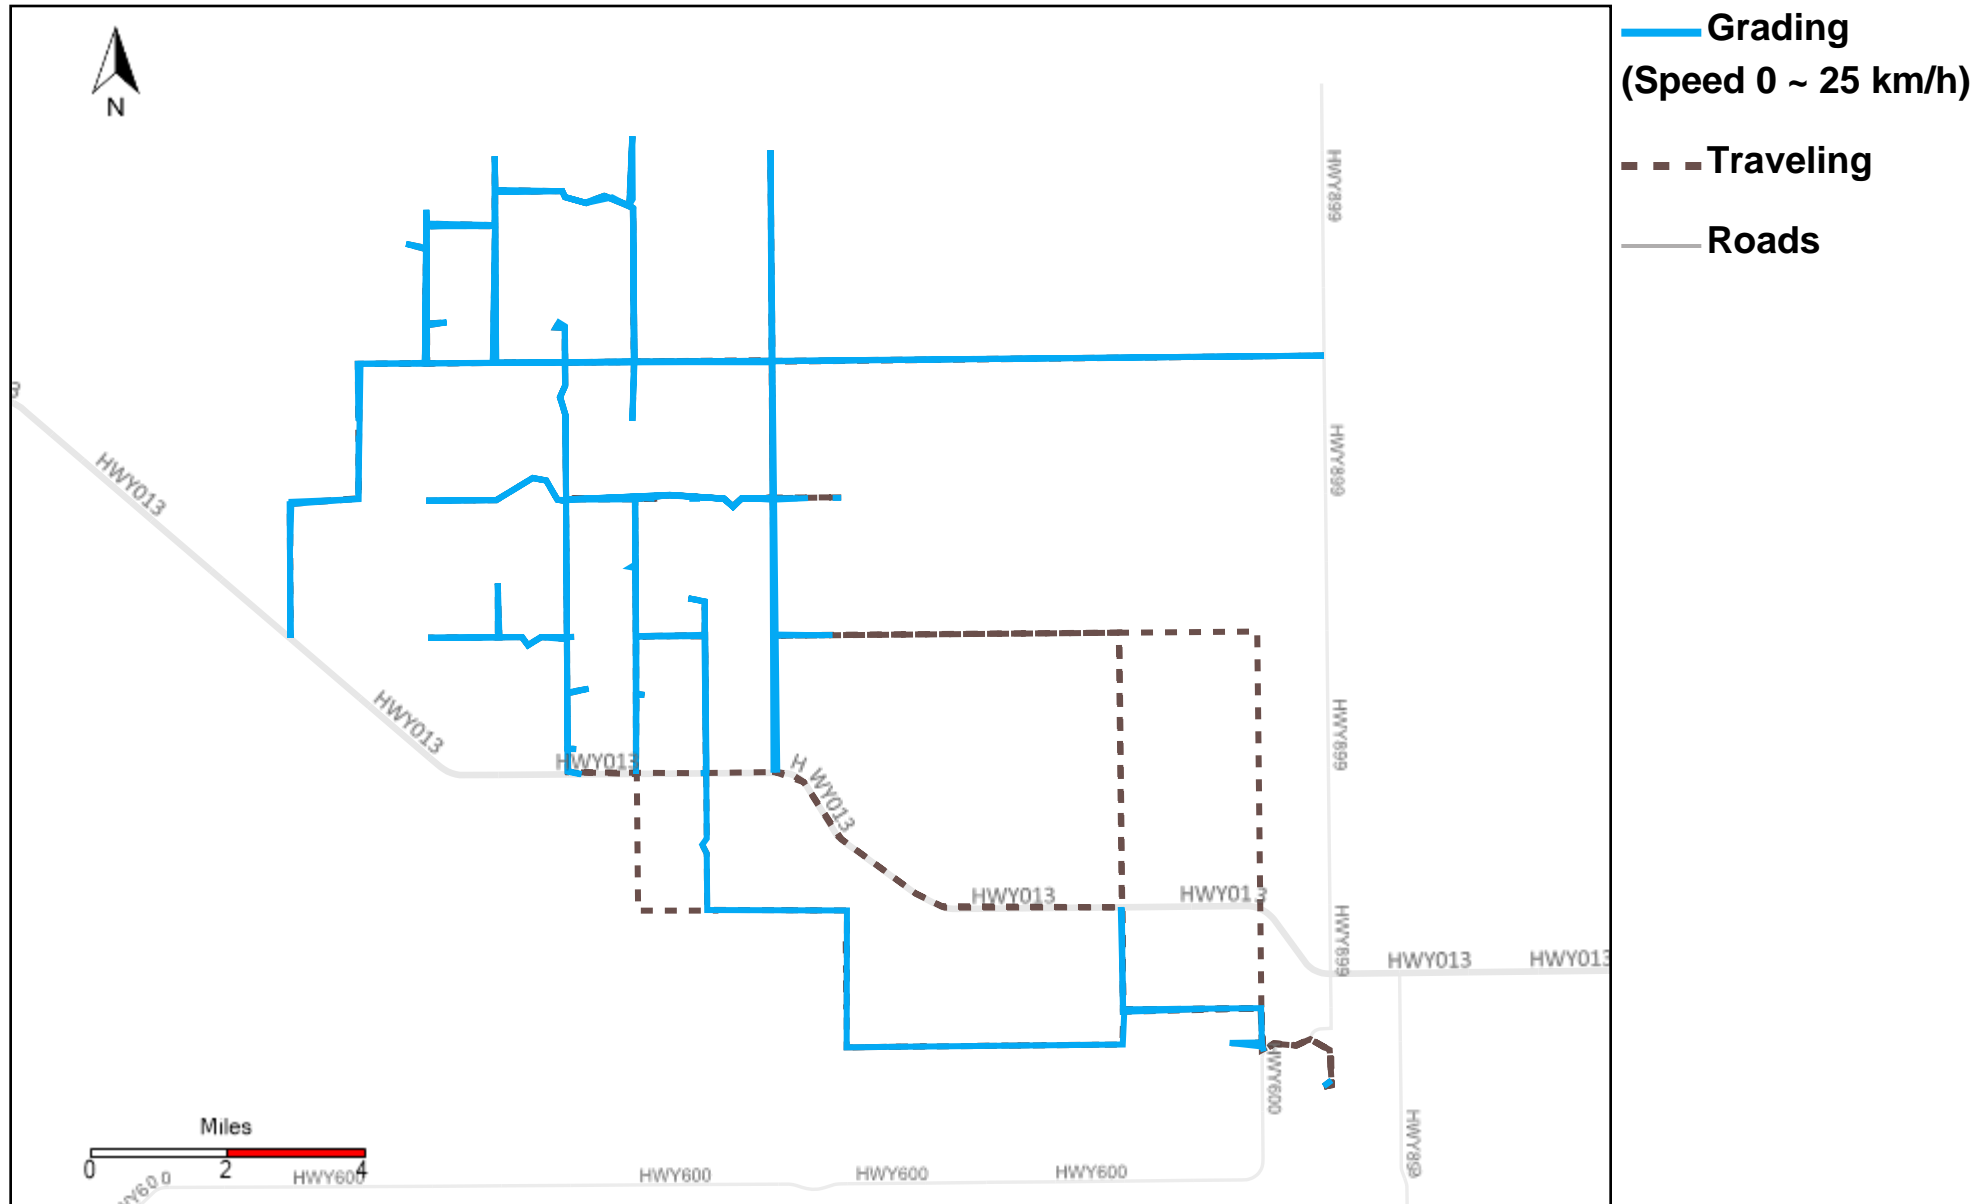

43-184_2025-12-28 ~ 2026-01-03 Tracking

Total Distance(km)	Total Hours	Work Distance(km)	Work Hours
534.55	29 hrs 31 min 6 sec	351.95	23 hrs 12 min 20 sec