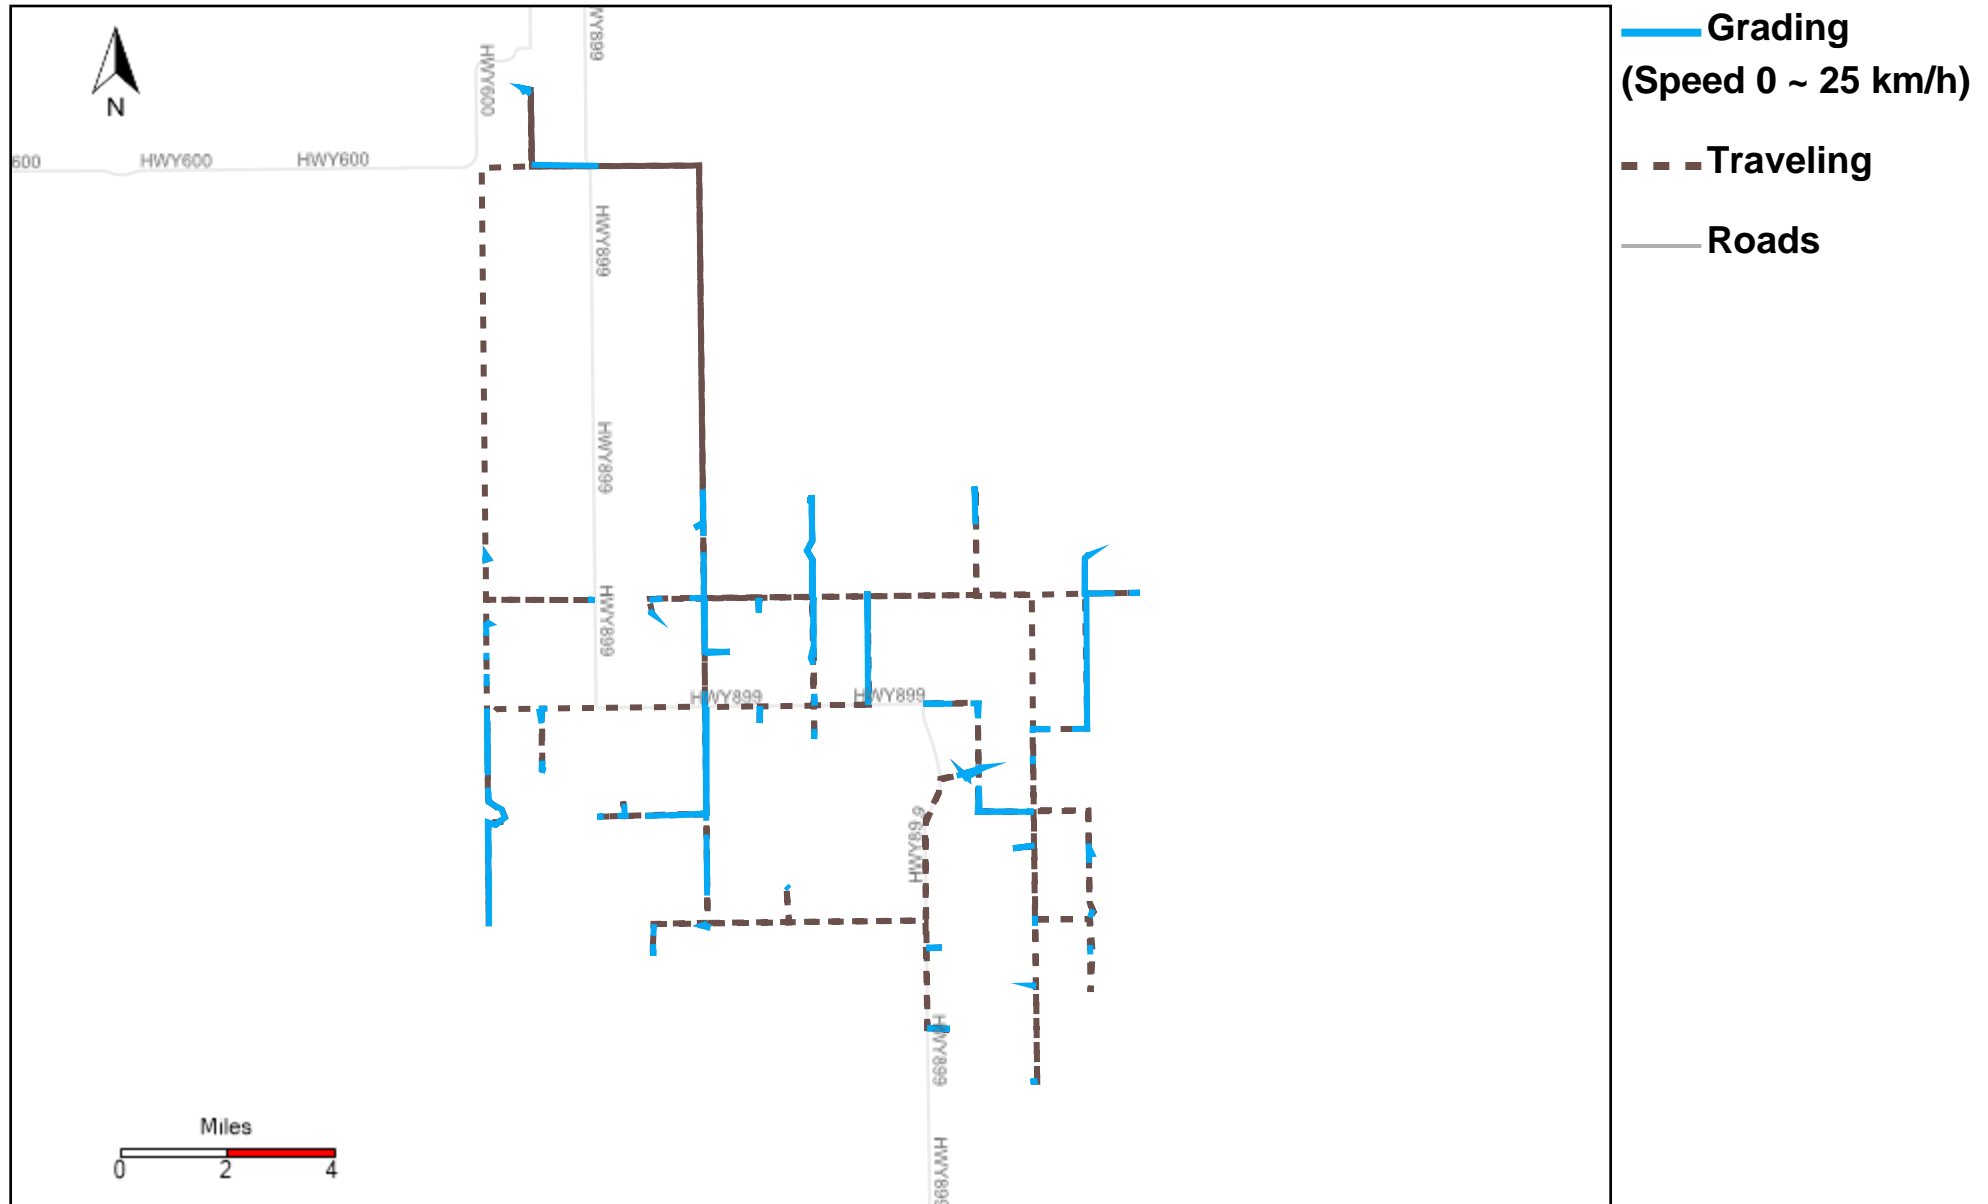

43-182_2025-12-28 ~ 2026-01-03 Tracking

Total Distance(km)	Total Hours	Work Distance(km)	Work Hours
332.15	18 hrs 8 min 14 sec	115.32	8 hrs 19 min 35 sec

43-183_2025-12-28 ~ 2026-01-03 Tracking

Total Distance(km)	Total Hours	Work Distance(km)	Work Hours
638.88	38 hrs 37 min 10 sec	374.8	25 hrs 1 min 54 sec