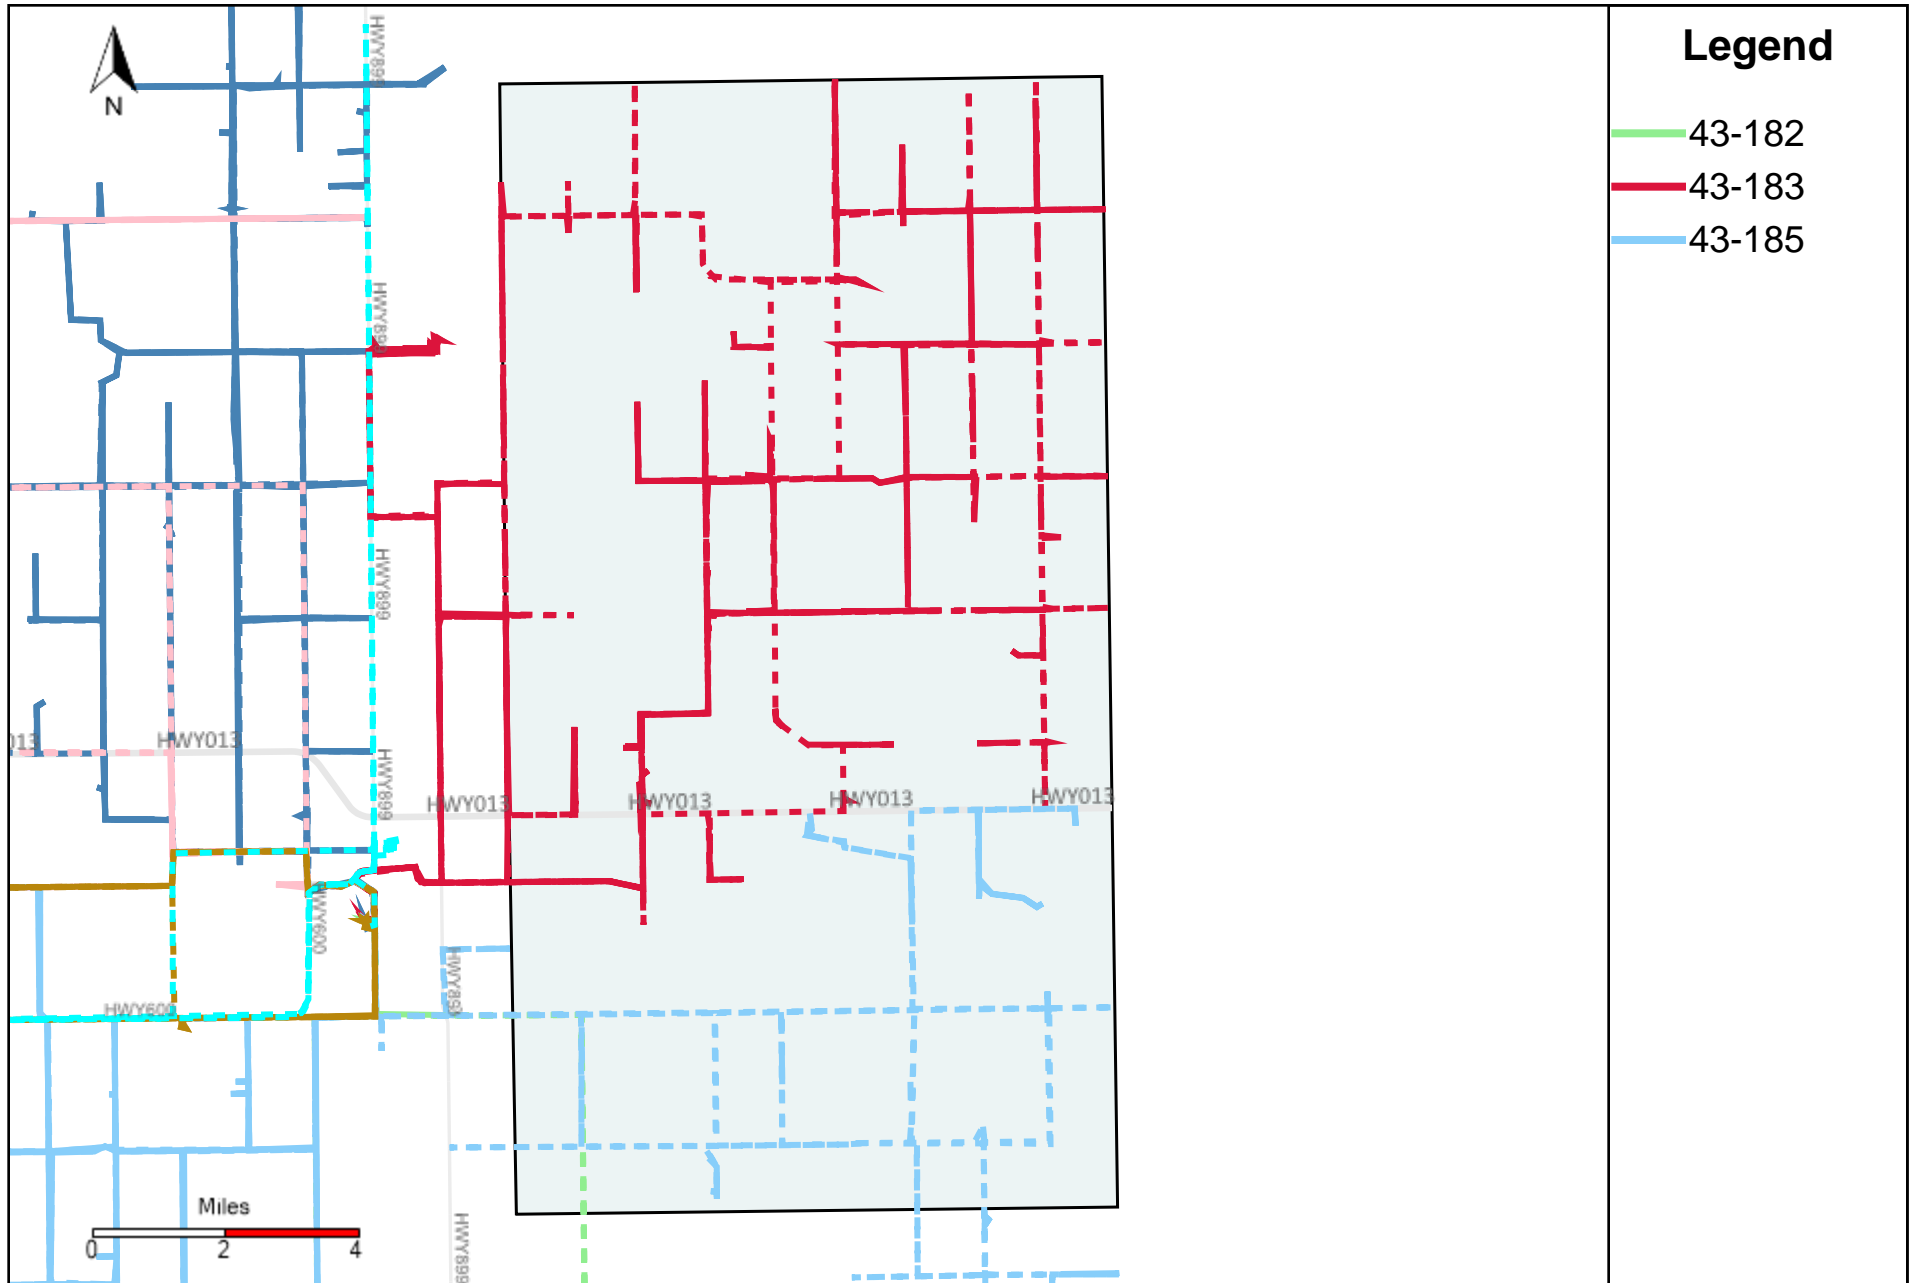

Provost Weekly Grader Report (2025-12-28 ~ 2026-01-03)

Division: 1 Grader Report(2025-12-28 ~ 2026-01-03)

Vehicle Name List	Total Distance(km)	Total Hours
43-182, 43-185	809.11	53 hrs 52 min 10 sec

Division: 2 Grader Report(2025-12-28 ~ 2026-01-03)

Vehicle Name List	Total Distance(km)	Total Hours
43-182, 43-183, 43-185	1447.99	92 hrs 29 min 20 sec

Division: 3 Grader Report(2025-12-28 ~ 2026-01-03)

Vehicle Name List	Total Distance(km)	Total Hours
43-181, 43-182, 43-183, 43-184, 43-185, 43-186, 43-219, 51-068 CPO	3581.08	217 hrs 48 min 31 sec