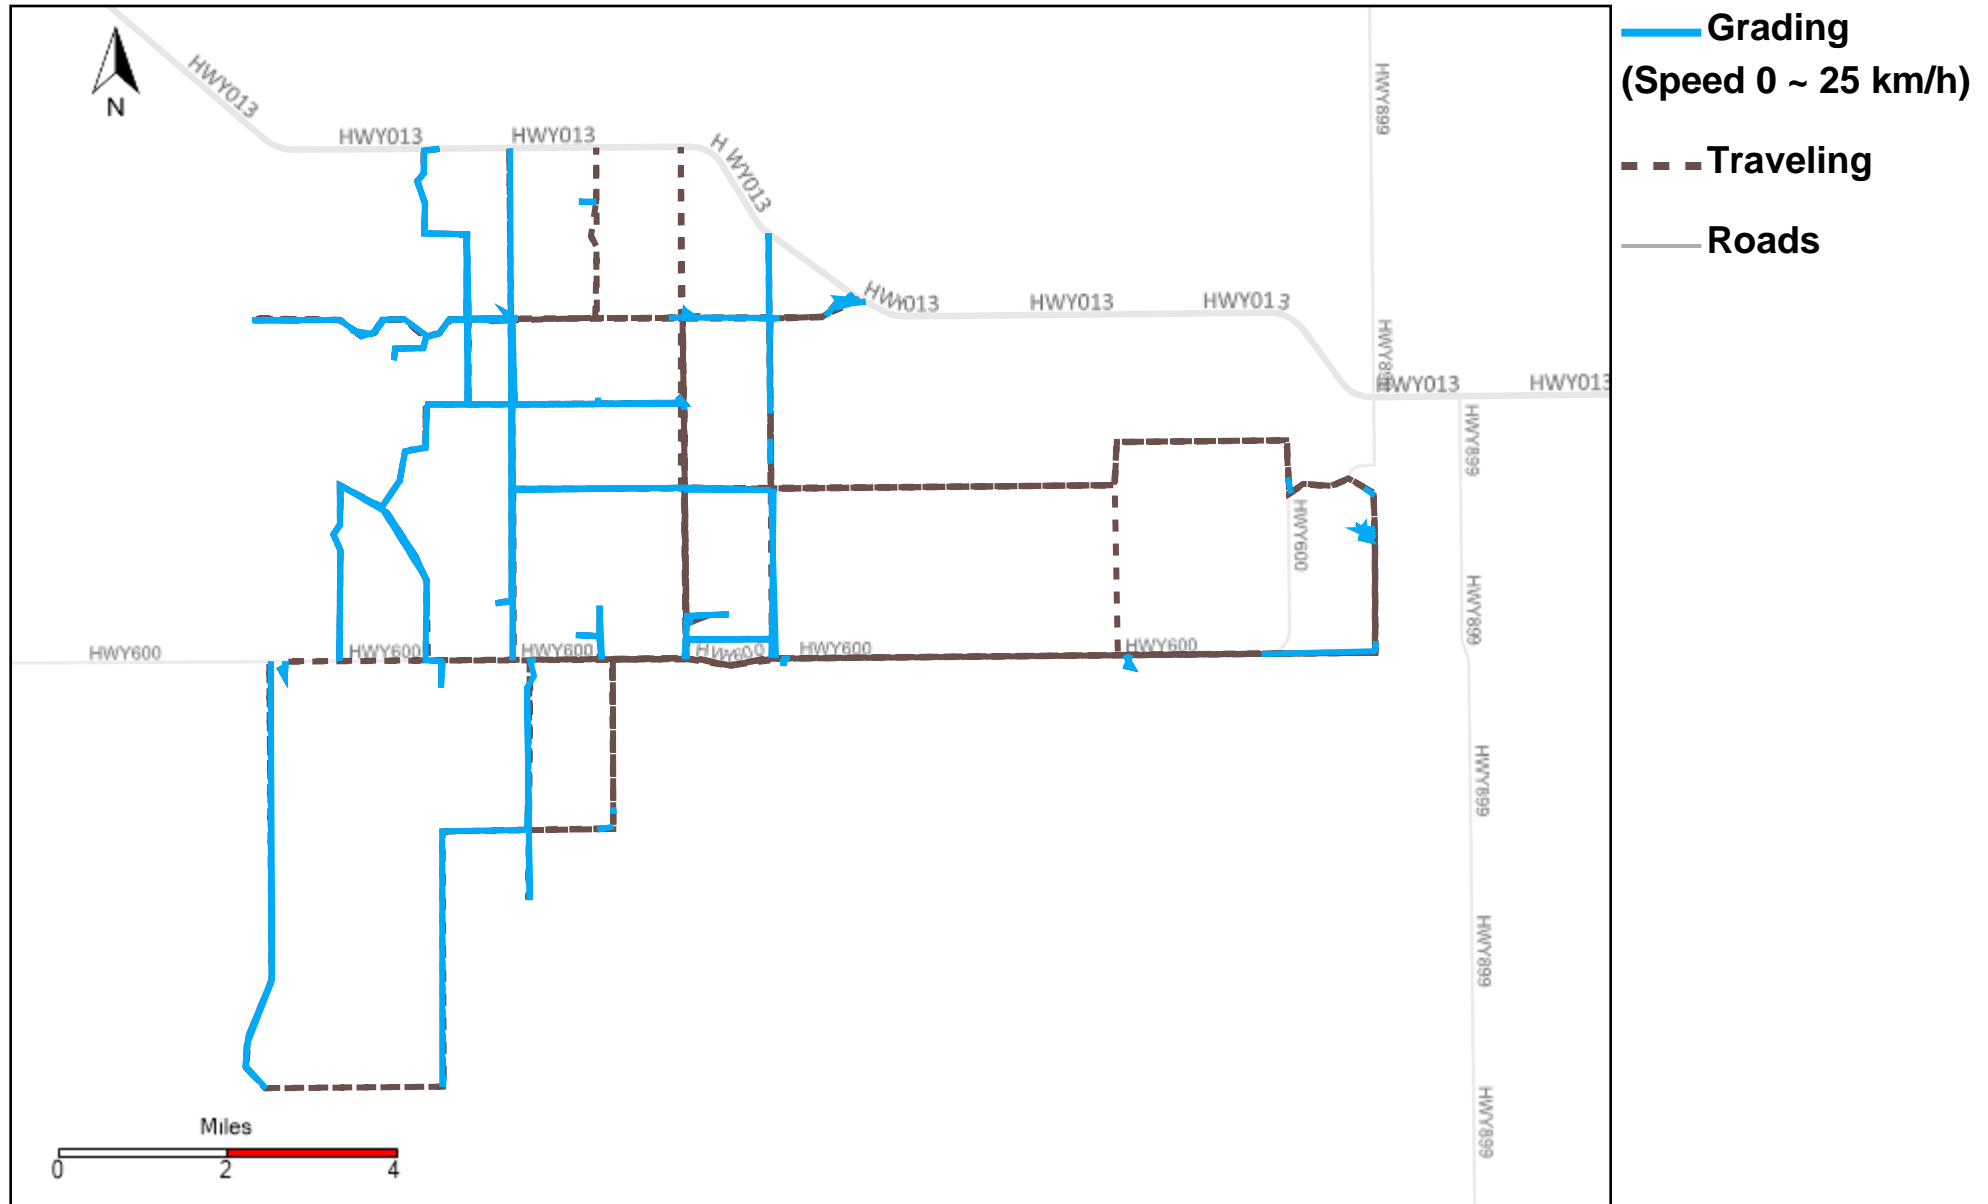

43-186_2025-12-28 ~ 2026-01-03 Tracking

Total Distance(km)	Total Hours	Work Distance(km)	Work Hours
530.72	34 hrs 19 min 53 sec	212.8	24 hrs 45 min 46 sec