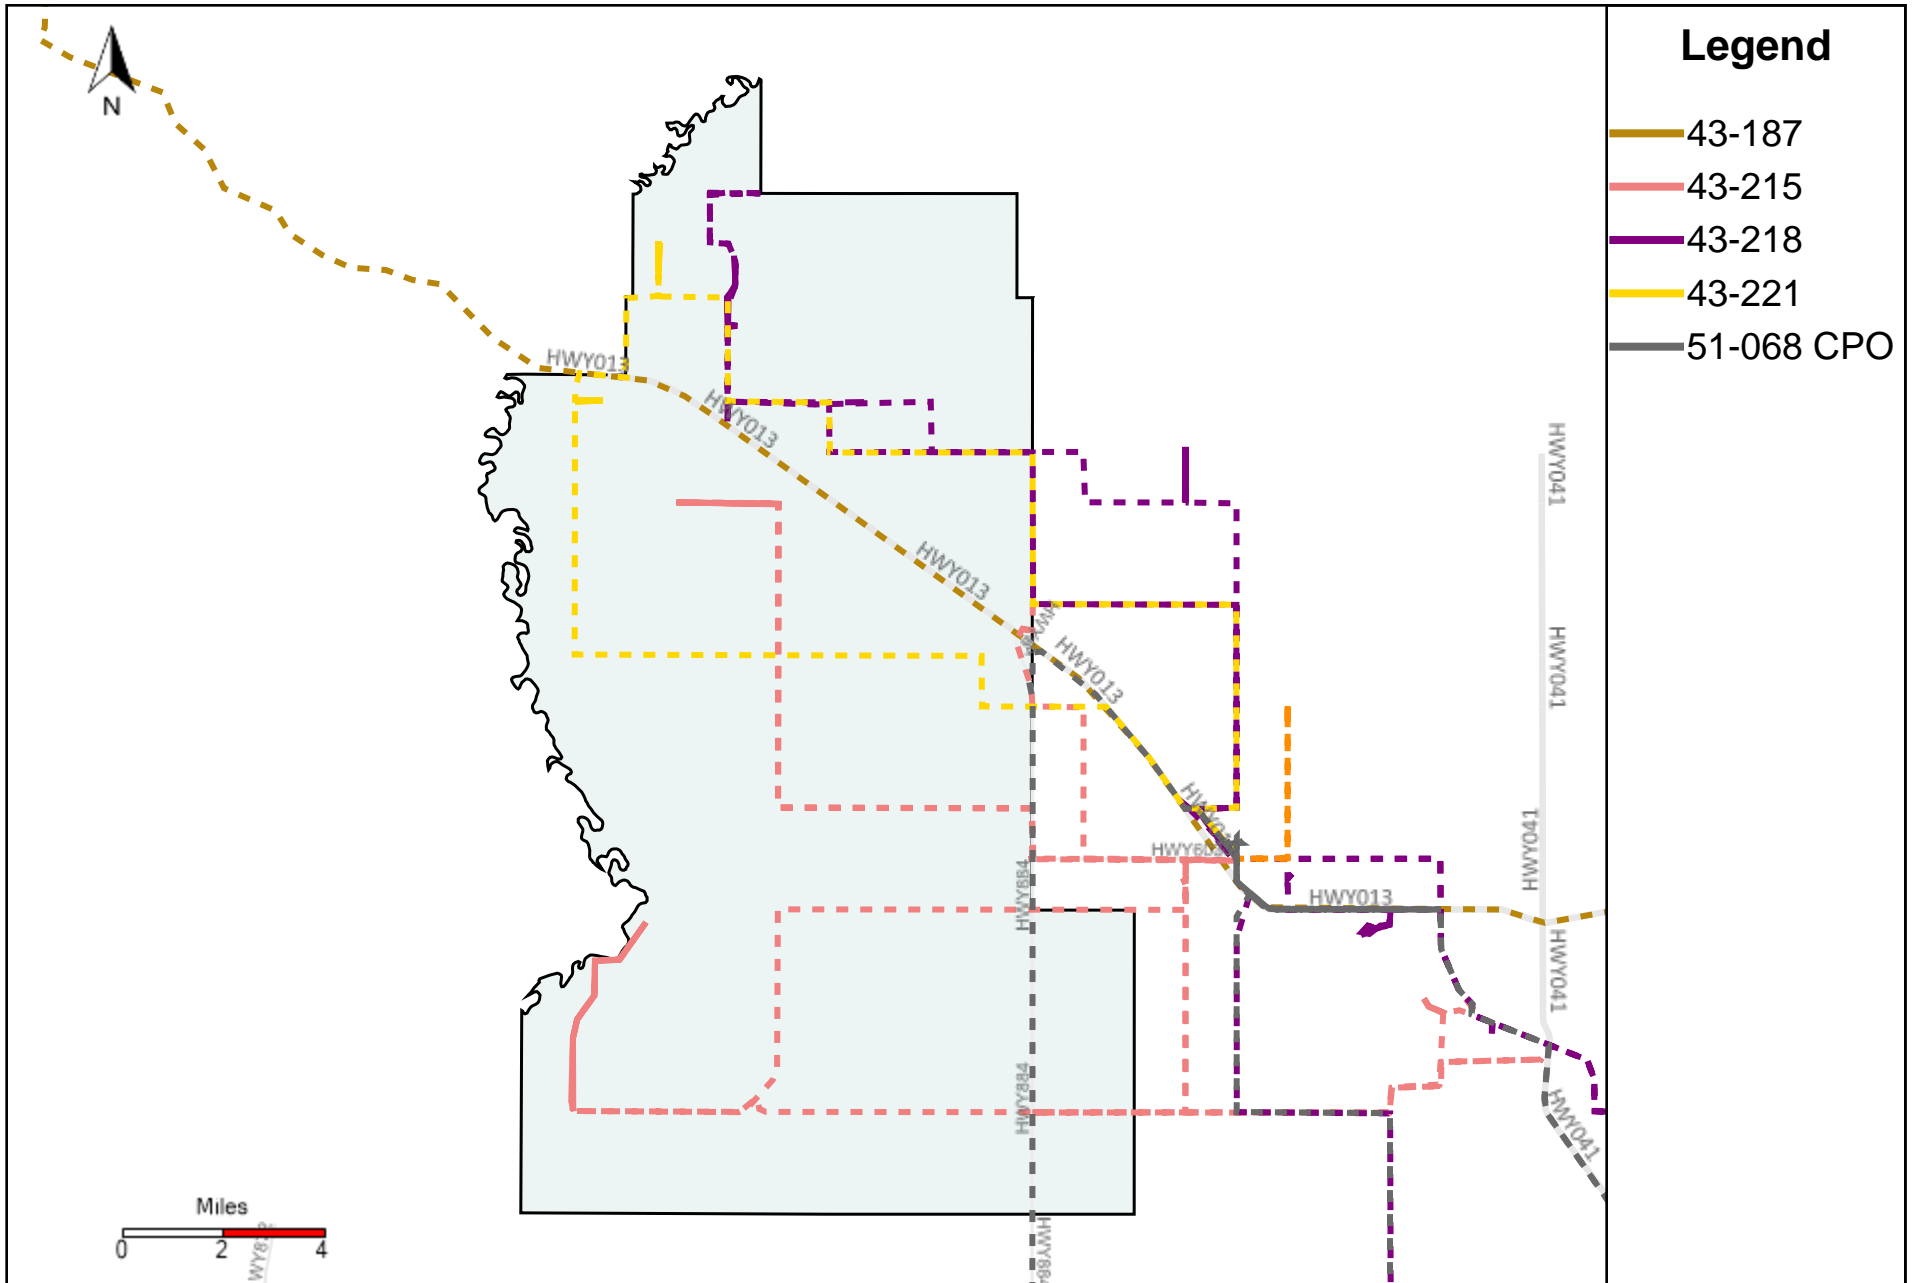

Division: 7 Grader Report(2026-01-11 ~ 2026-01-17)

Vehicle Name List	Total Distance(km)	Total Hours
43-187, 43-215, 43-218, 43-221, 51-068 CPO	2415.73	103 hrs 46 min 8 sec