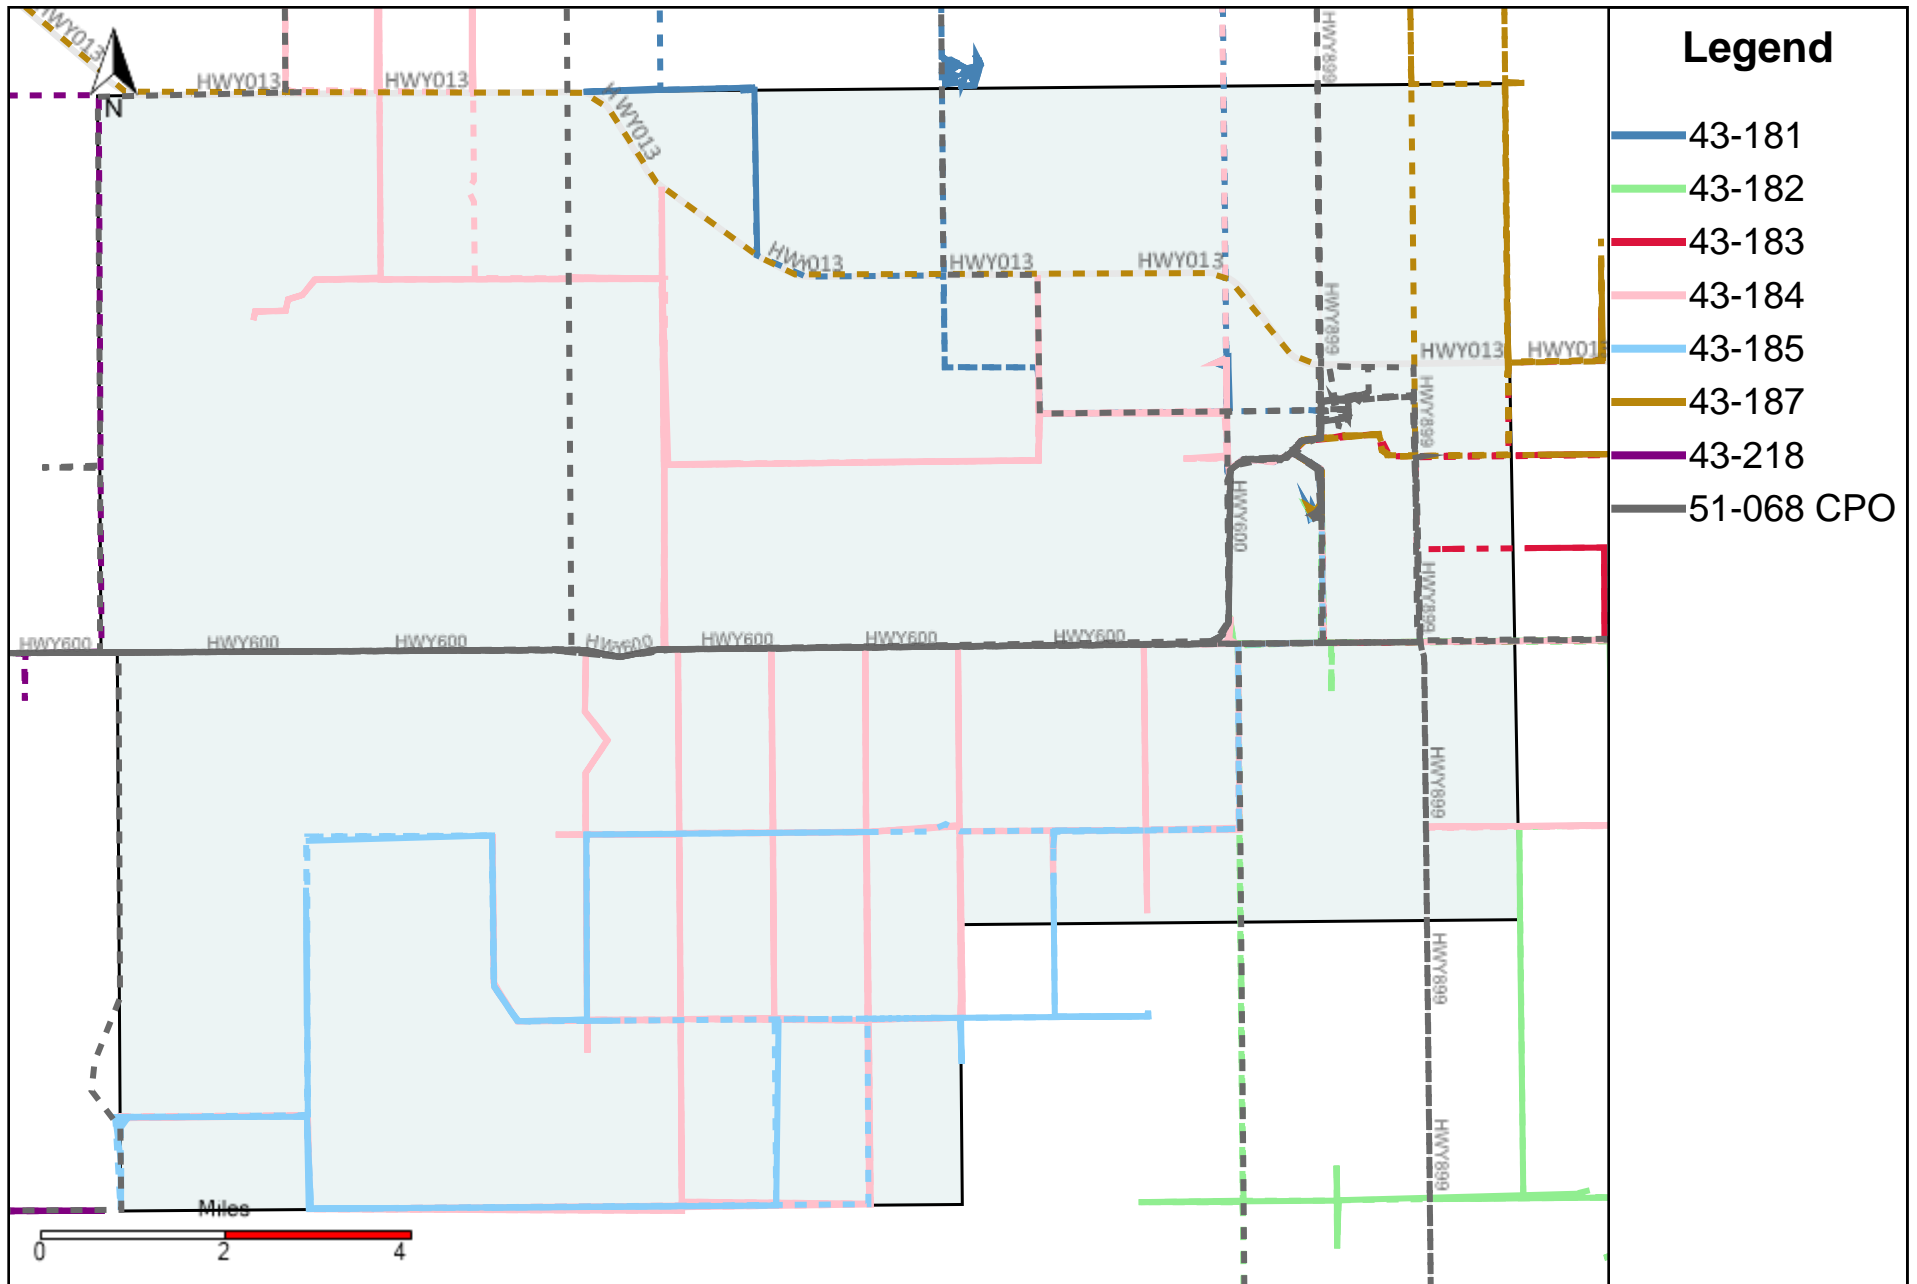

Division: 3 Grader Report(2026-01-11 ~ 2026-01-17)

Vehicle Name List	Total Distance(km)	Total Hours
43-181, 43-182, 43-183, 43-184, 43-185, 43-187, 43-218, 51-068 CPO	3669.17	186 hrs 51 min 42 sec