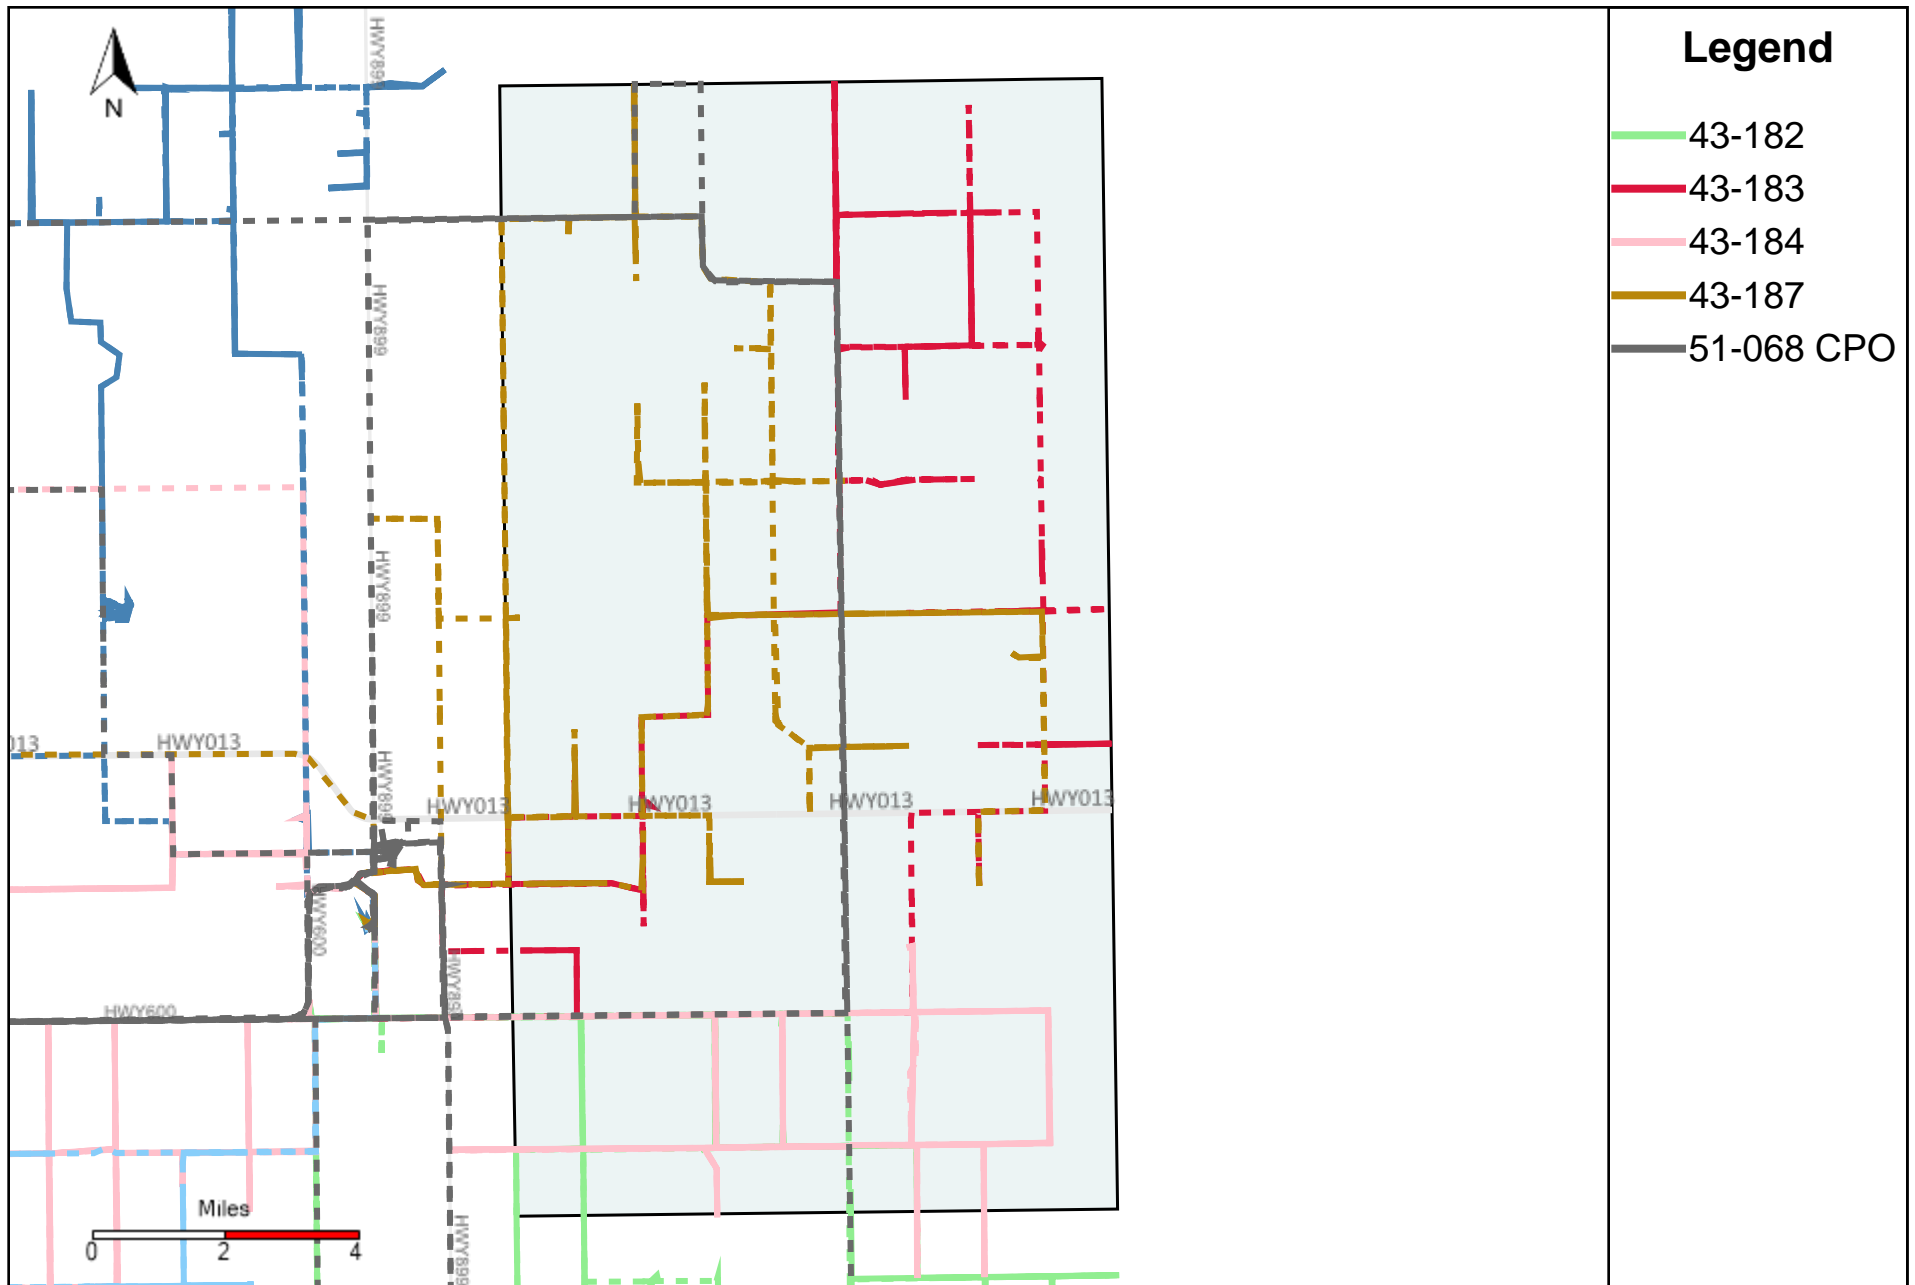

Division: 2 Grader Report(2026-01-11 ~ 2026-01-17)

Vehicle Name List	Total Distance(km)	Total Hours
43-182, 43-183, 43-184, 43-187, 51-068 CPO	2972.98	143 hrs 0 min 43 sec