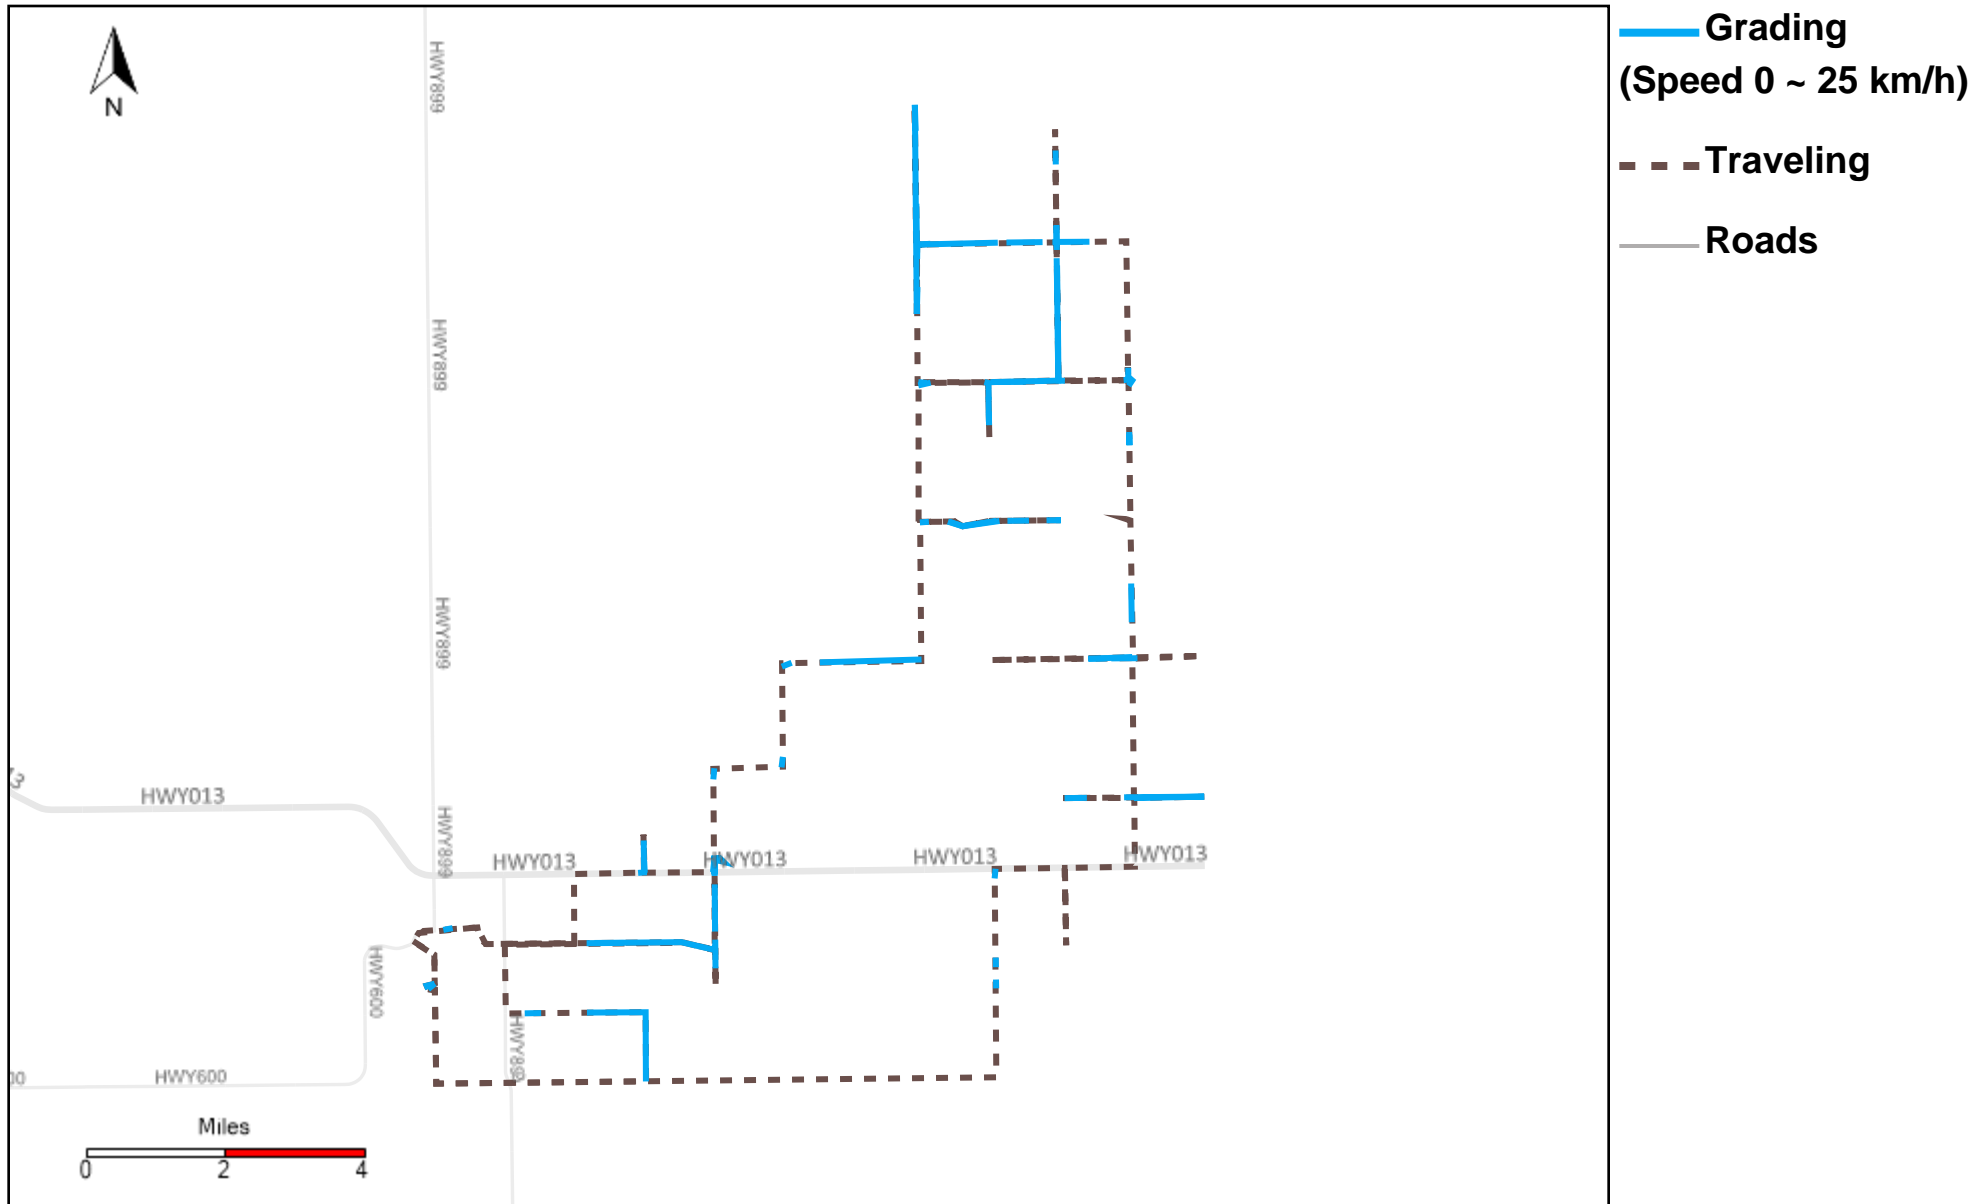

43-183_2026-01-11 ~ 2026-01-17 Tracking

Total Distance(km)	Total Hours	Work Distance(km)	Work Hours
175.09	10 hrs 28 min 16 sec	59.1	6 hrs 1 min 44 sec