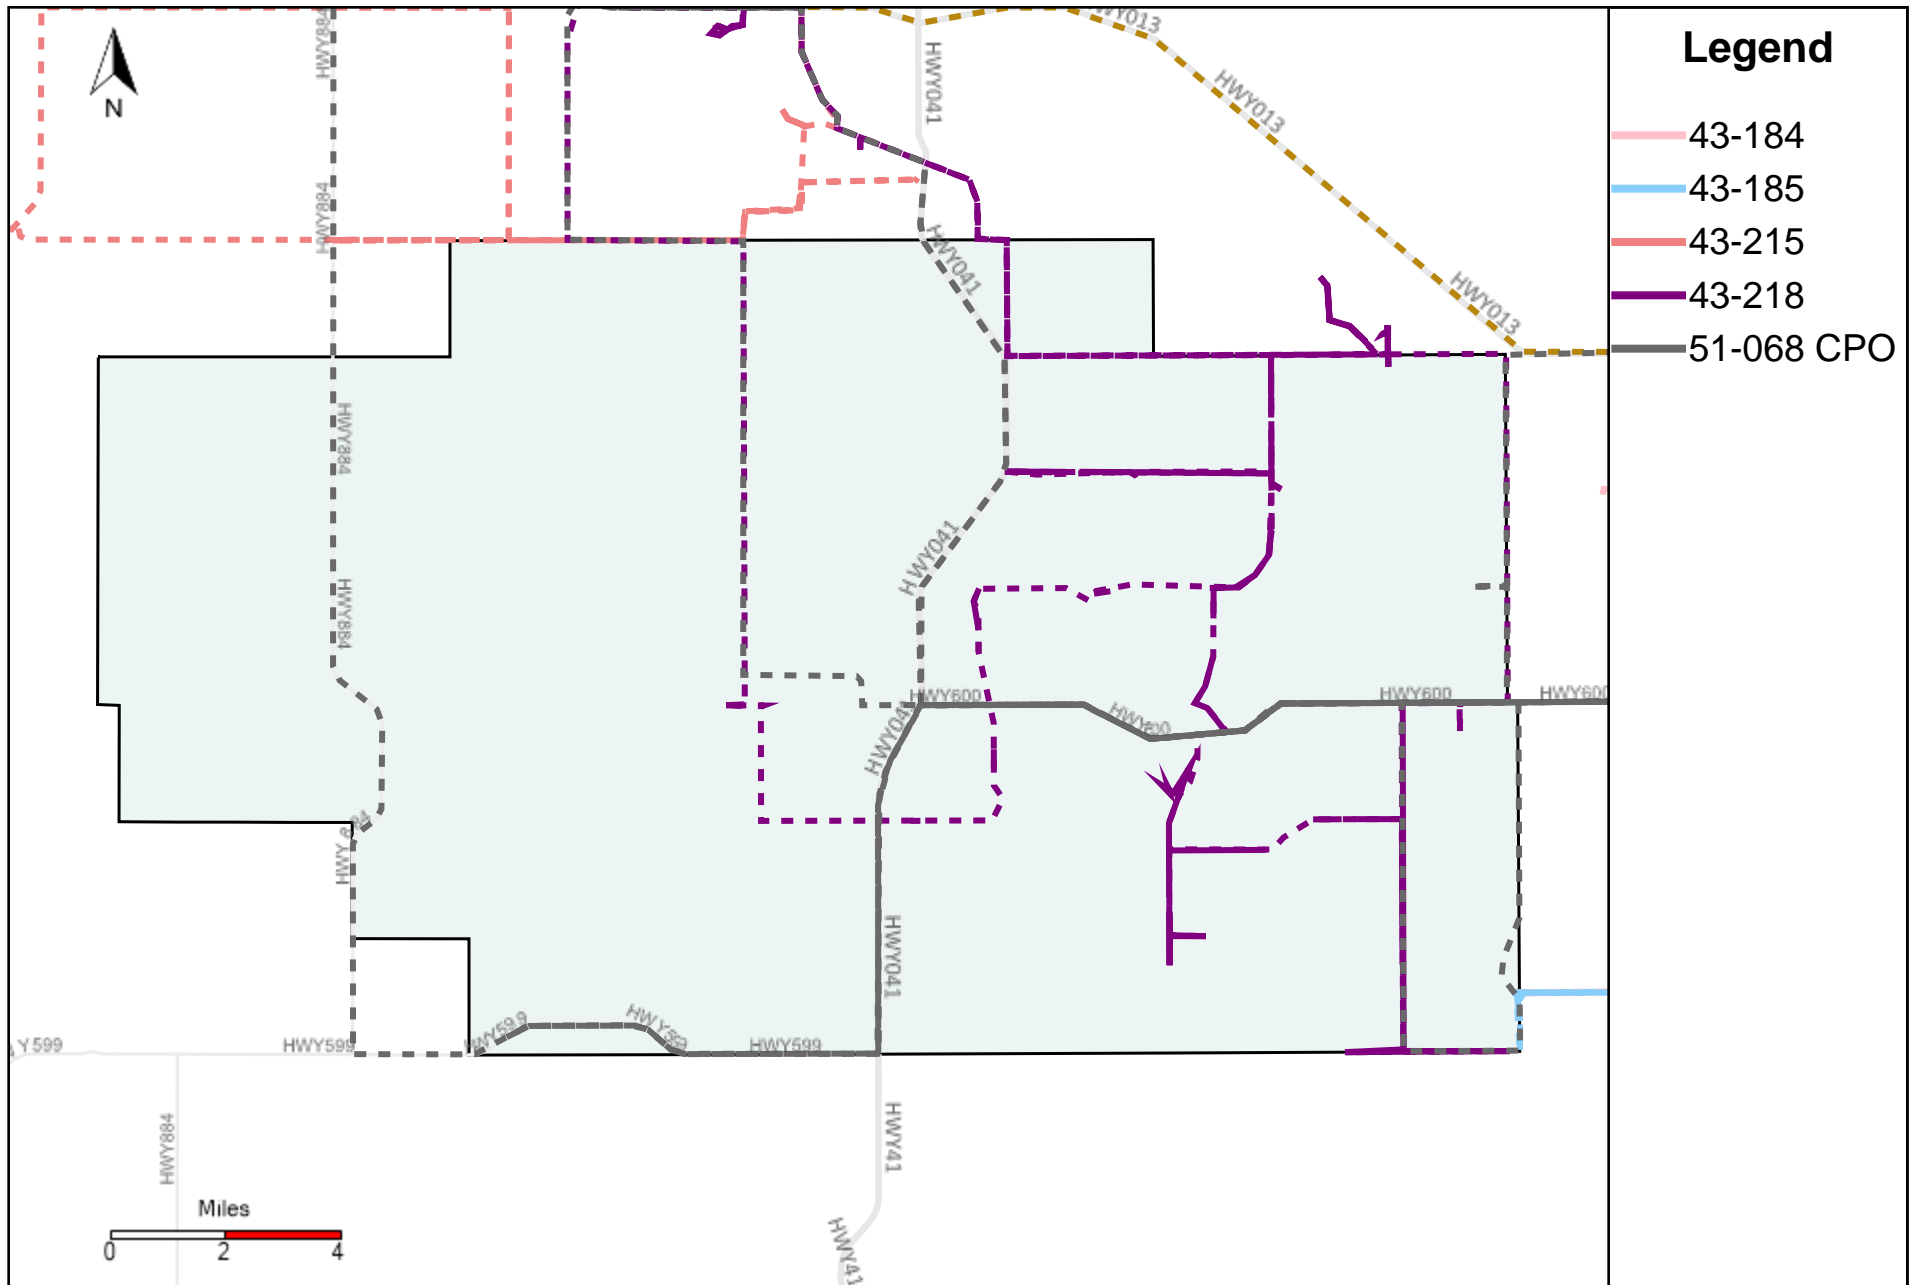

Division: 5 Grader Report(2026-01-11 ~ 2026-01-17)

Vehicle Name List	Total Distance(km)	Total Hours
43-184, 43-185, 43-215, 43-218, 51-068 CPO	2527.71	129 hrs 11 min 16 sec