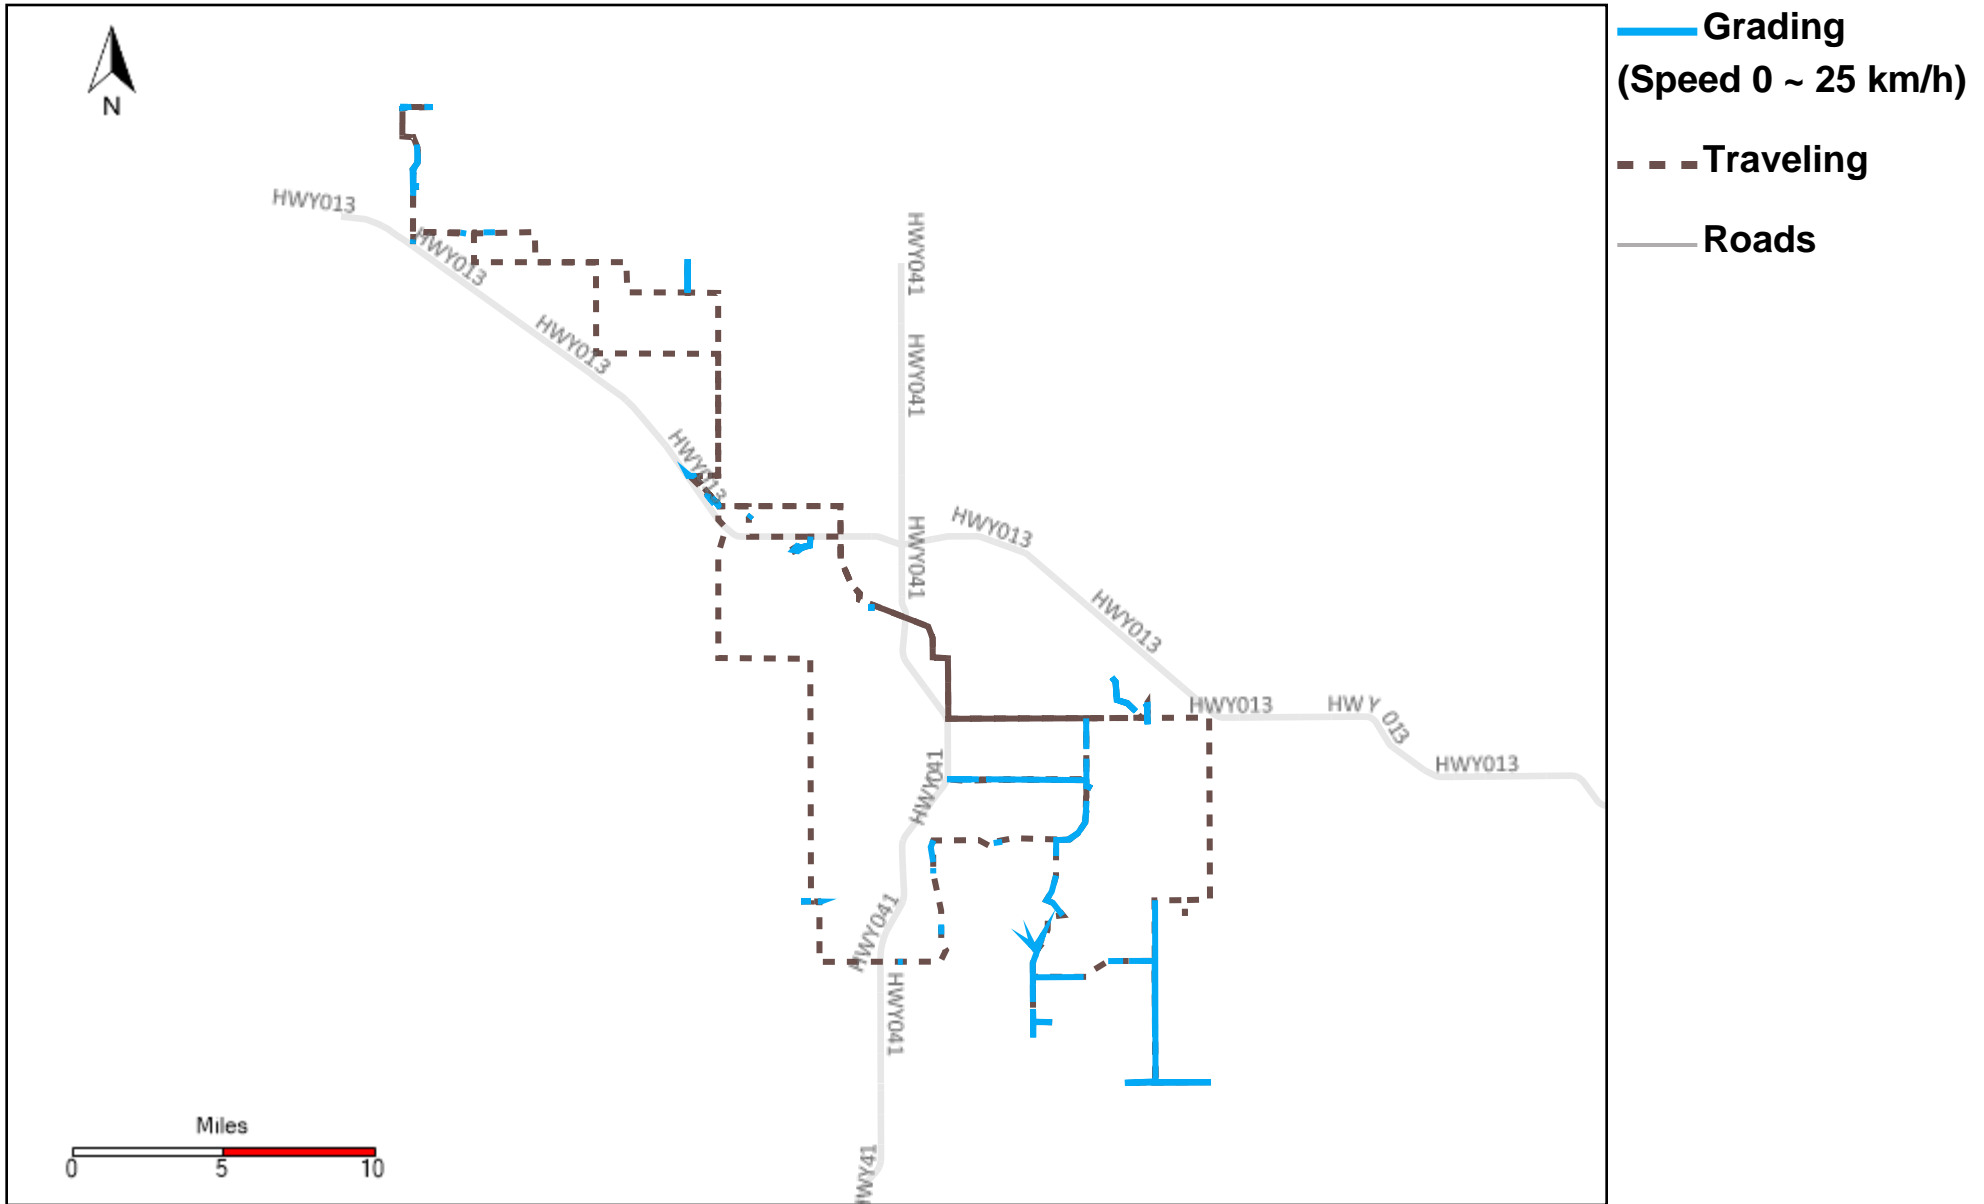

43-218_2026-01-11 ~ 2026-01-17 Tracking

Total Distance(km)	Total Hours	Work Distance(km)	Work Hours
371.51	20 hrs 14 min 17 sec	116.29	12 hrs 41 min 31 sec