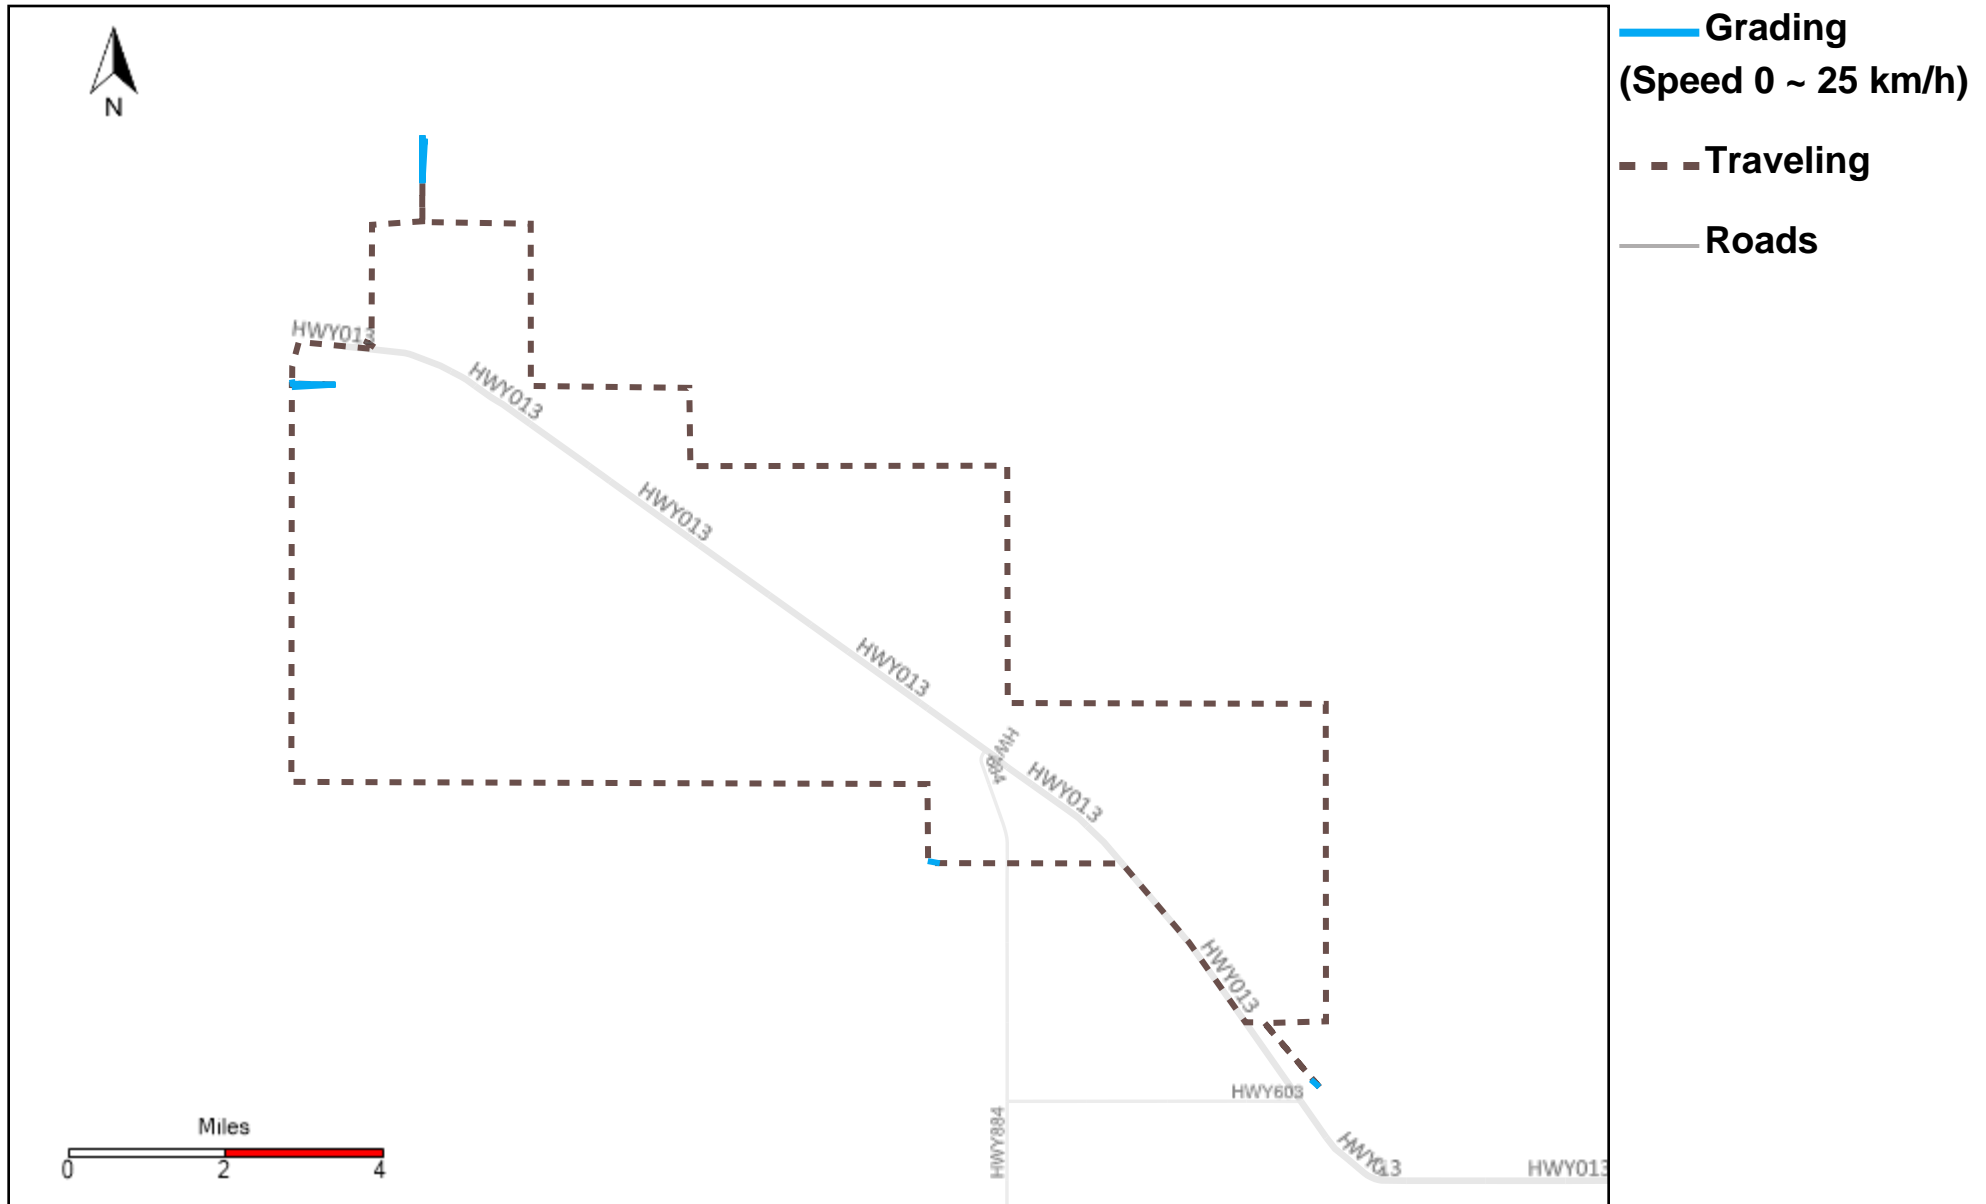

43-221_2026-01-11 ~ 2026-01-17 Tracking

Total Distance(km)	Total Hours	Work Distance(km)	Work Hours
90.28	4 hrs 5 min 34 sec	11.2	1 hrs 34 min 6 sec