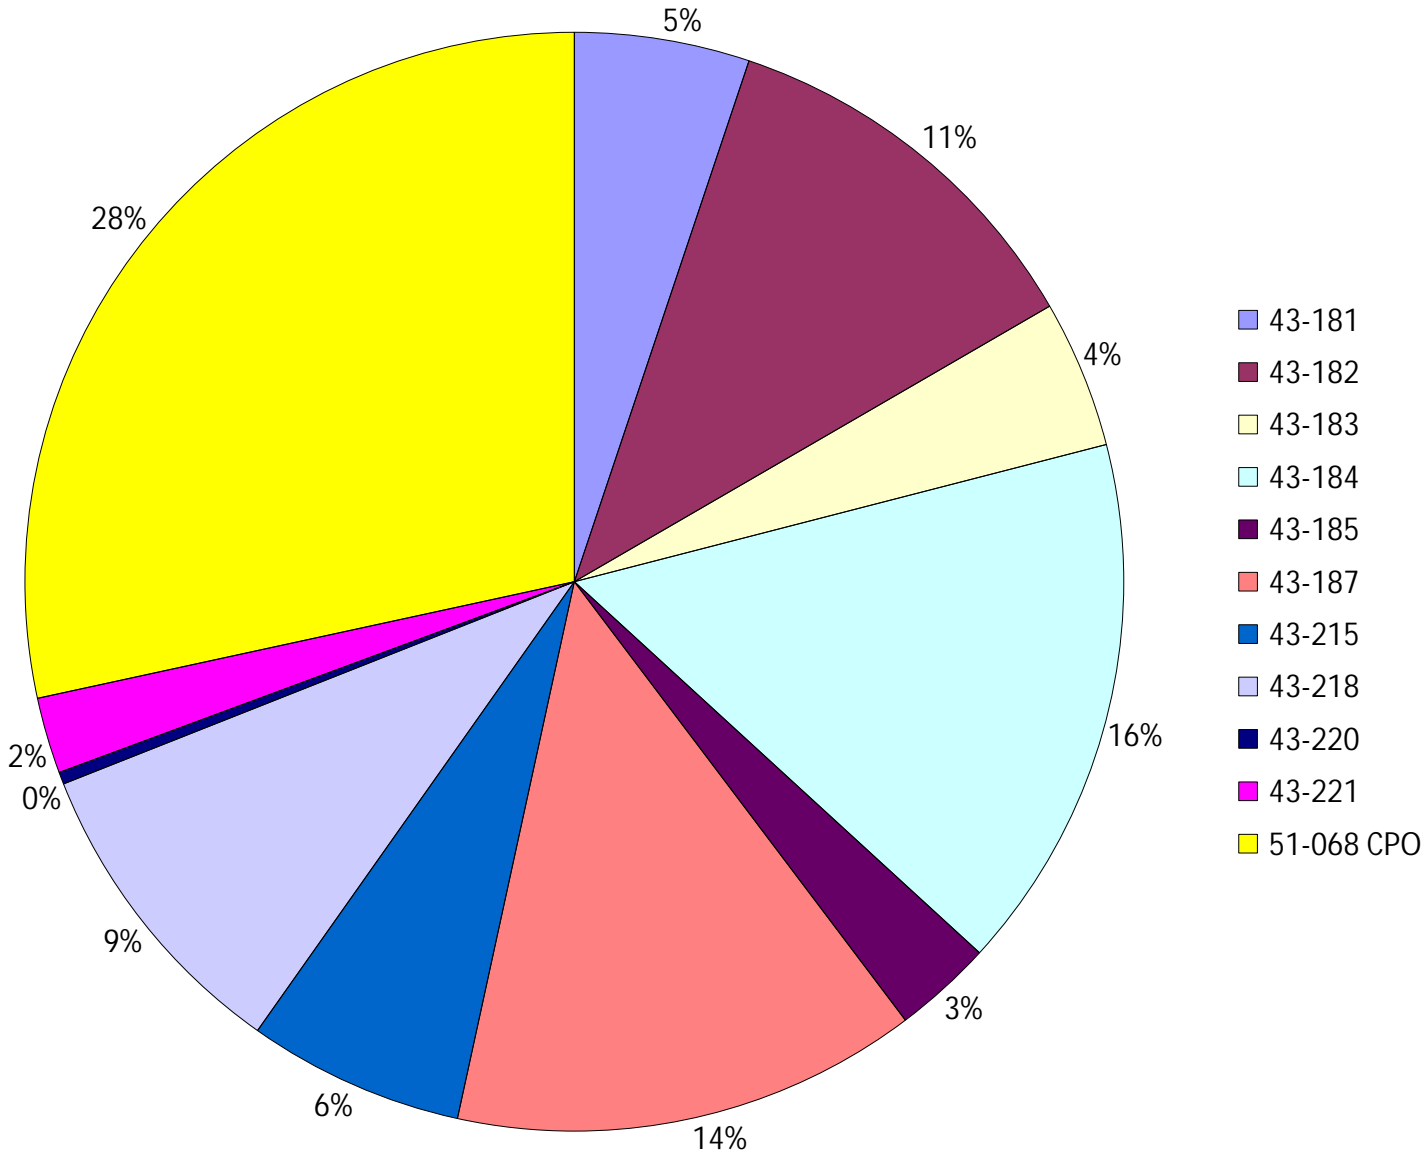

Provost Weekly Grader Report

From 1/11/2026 To 1/17/2026

1/17/2026

Vehicle	Total Distance(km)	Total Hours	Work Distance(km)	Work Hours
43-181	207.55	15 hrs 41 min 48 sec	117.1	12 hrs 20 min 10 sec
43-182	463.05	30 hrs 22 min 27 sec	298.44	24 hrs 33 min 21 sec
43-183	175.09	10 hrs 28 min 16 sec	59.1	6 hrs 1 min 44 sec
43-184	637.57	39 hrs 0 min 3 sec	512.83	34 hrs 18 min 18 sec
43-185	117.13	7 hrs 54 min 54 sec	64.44	5 hrs 17 min 2 sec
43-187	552.45	17 hrs 24 min 15 sec	46.56	5 hrs 57 min 16 sec
43-215	256.67	16 hrs 16 min 21 sec	51.64	15 hrs 5 min 27 sec
43-218	371.51	20 hrs 14 min 17 sec	116.29	12 hrs 41 min 31 sec
43-220	14.3	0 hrs 34 min 33 sec	1.62	0 hrs 13 min 58 sec
43-221	90.28	4 hrs 5 min 34 sec	11.2	1 hrs 34 min 6 sec
51-068 CPO	1144.83	45 hrs 45 min 41 sec	4.94	1 hrs 16 min 44 sec
Total:	4030.42	207 hrs 48 min 10 sec	1284.17	119 hrs 19 min 38 sec

Vehicle Distance Vs Total Distance (%) From 1/11/2026 To 1/17/2026

Provost Weekly Grader Report