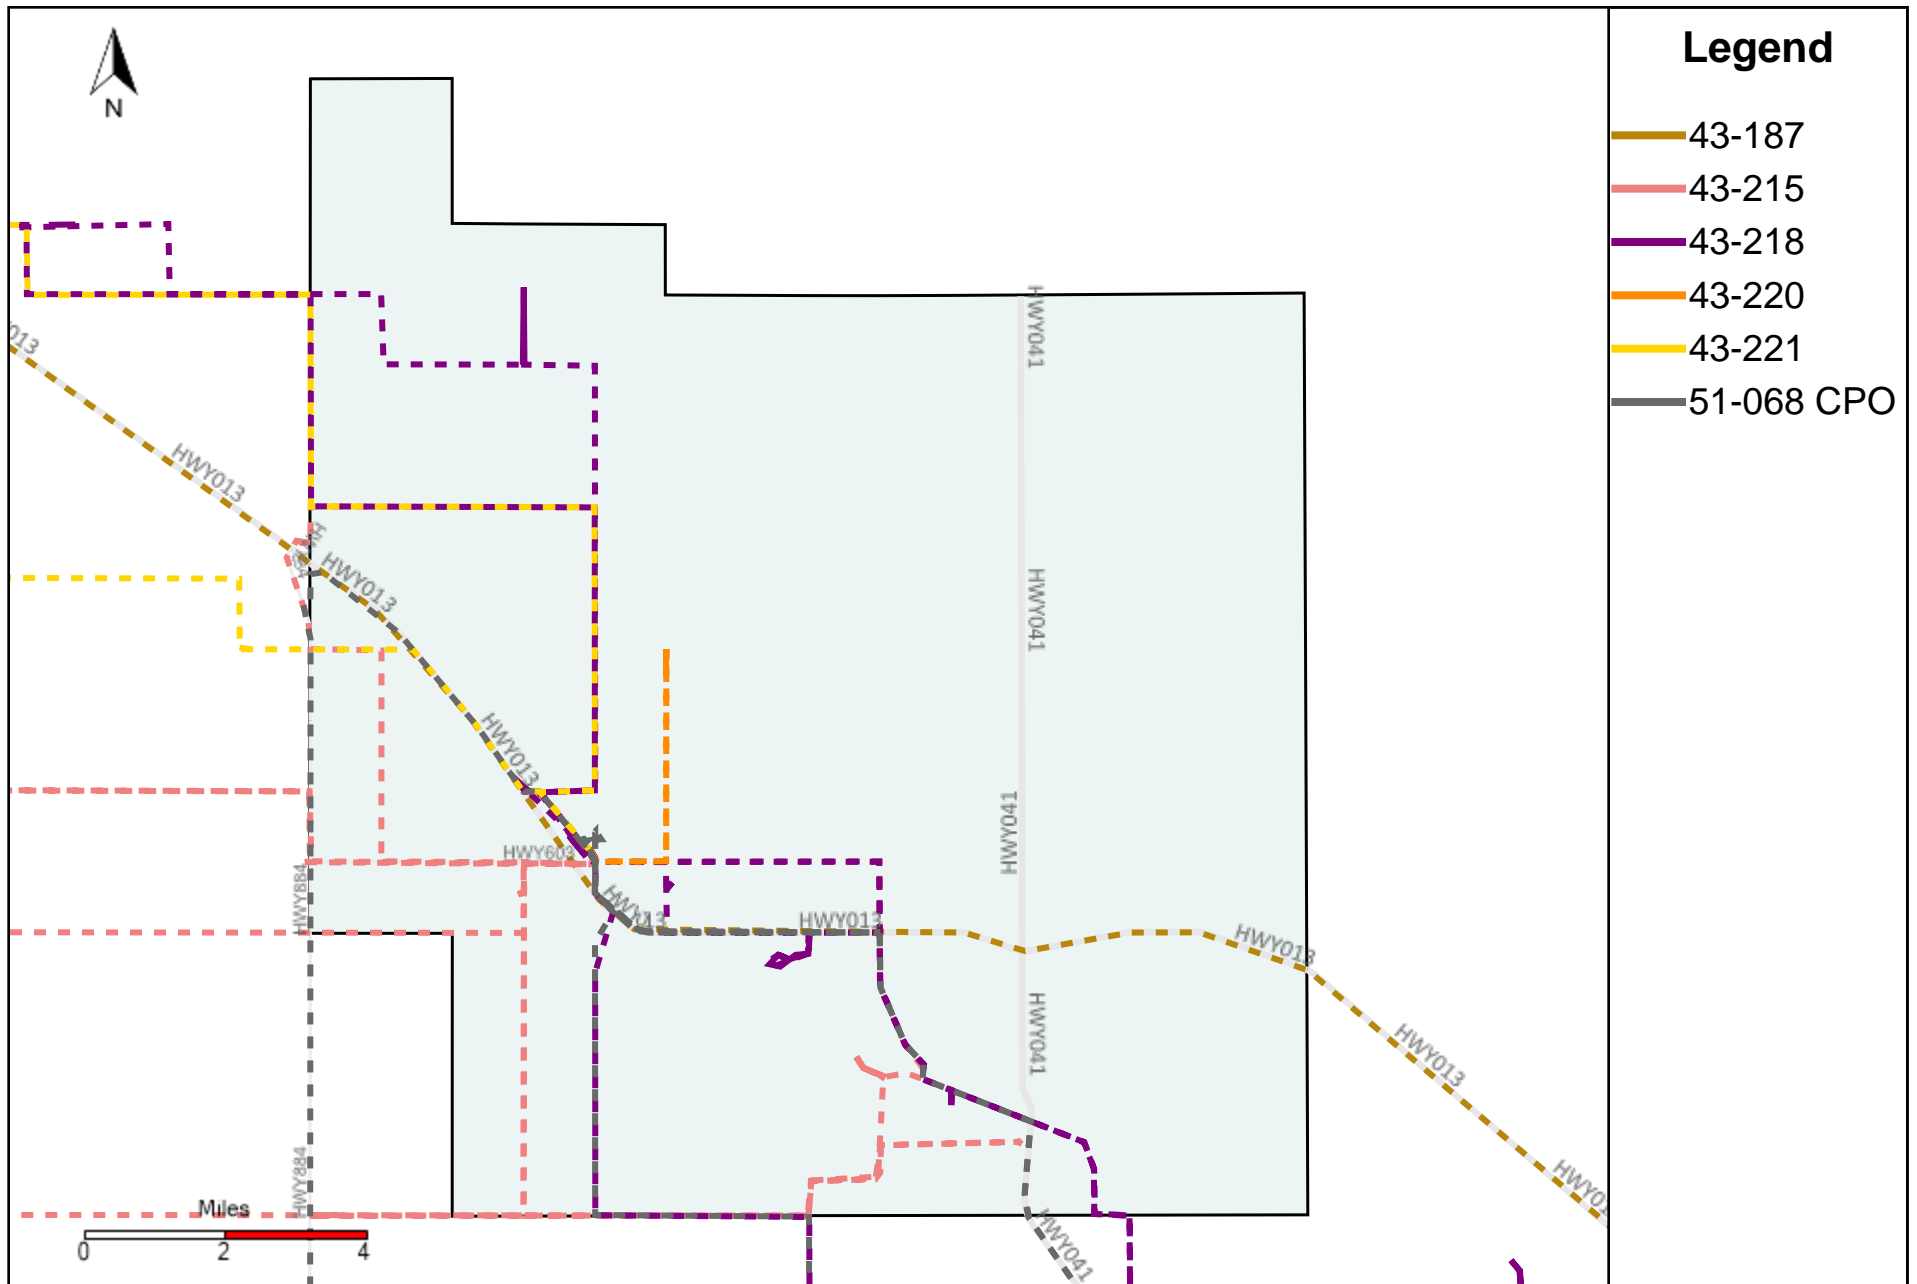

Division: 6 Grader Report(2026-01-11 ~ 2026-01-17)

Vehicle Name List	Total Distance(km)	Total Hours
43-187, 43-215, 43-218, 43-220, 43-221, 51-068 CPO	2430.03	104 hrs 20 min 41 sec