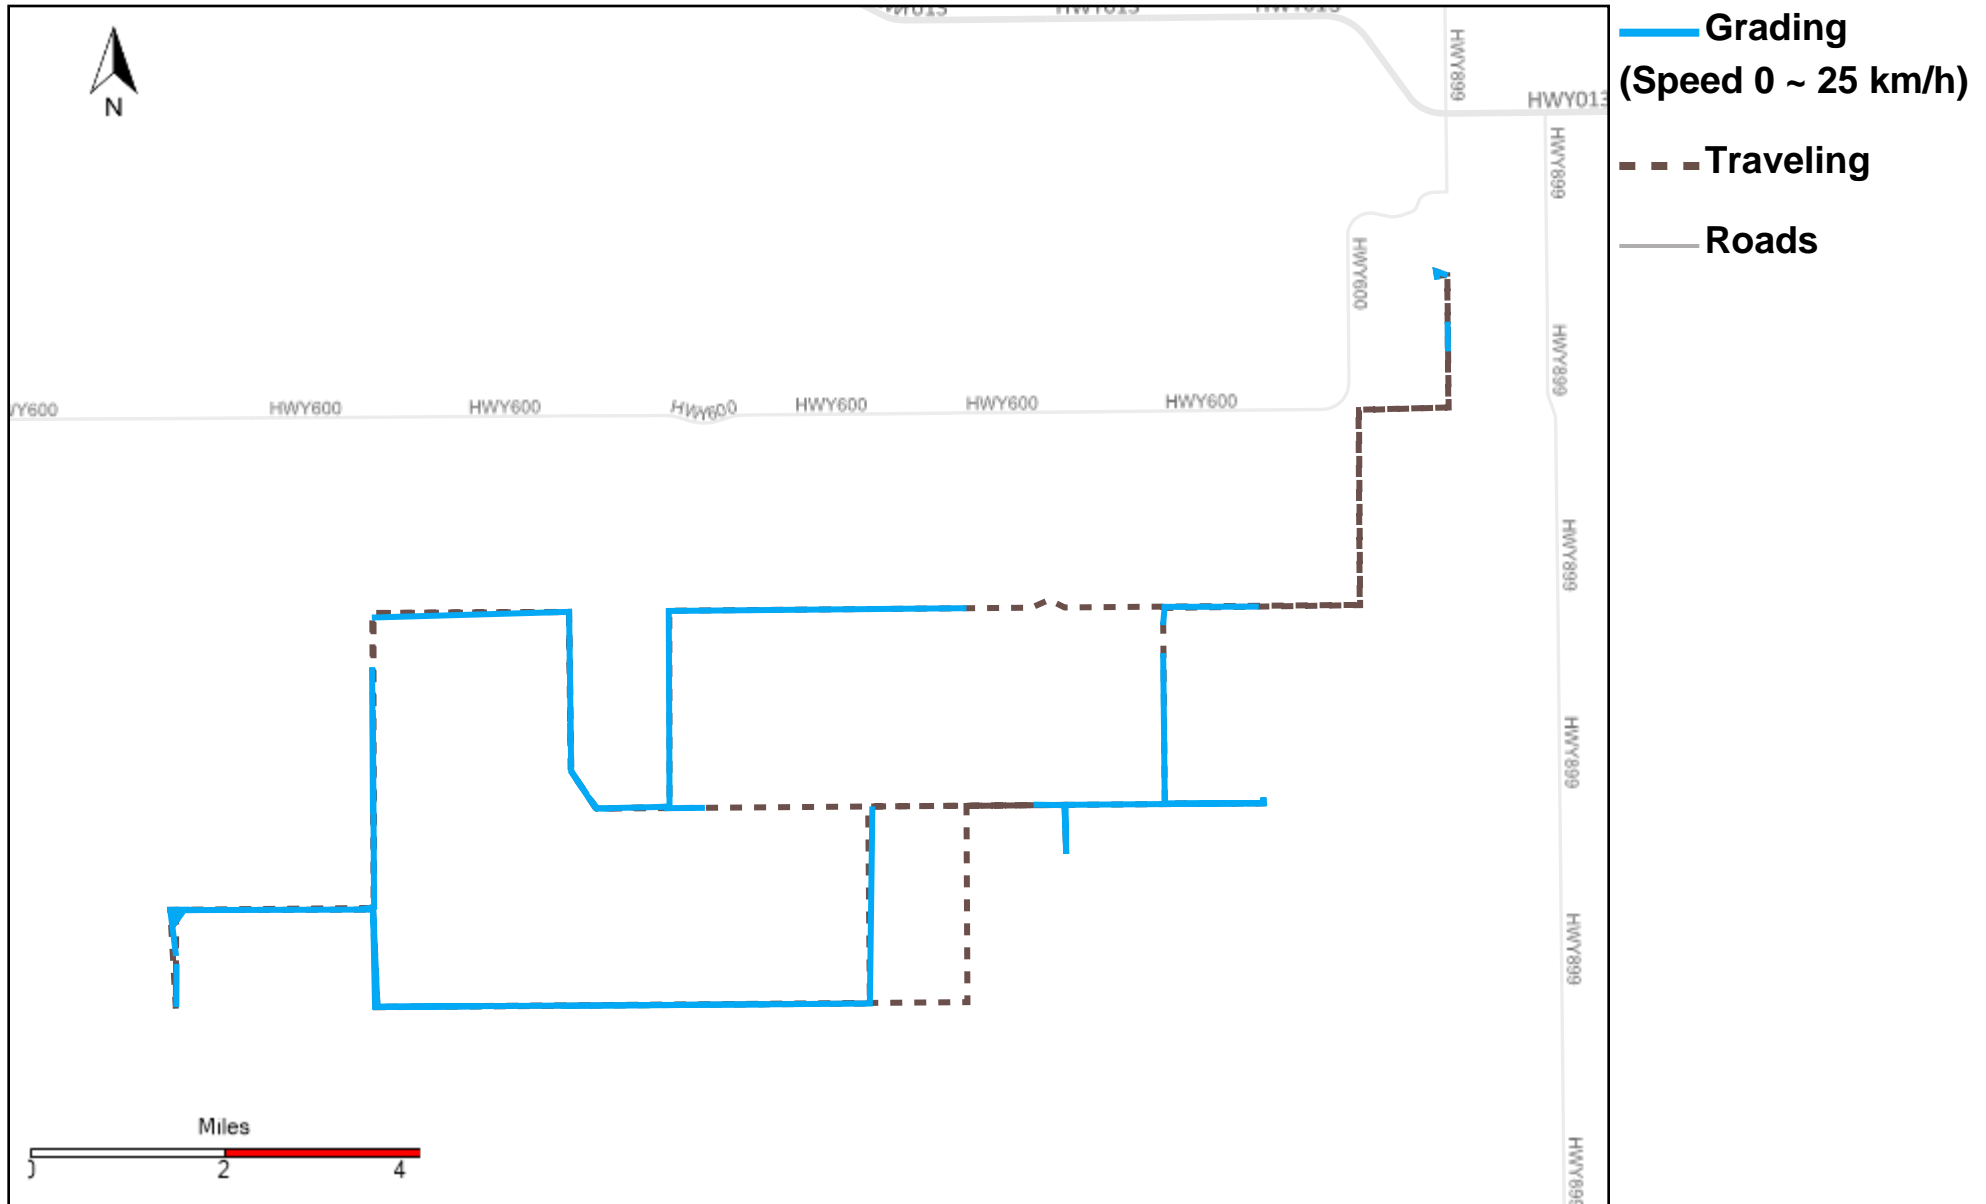

43-185_2026-01-11 ~ 2026-01-17 Tracking

Total Distance(km)	Total Hours	Work Distance(km)	Work Hours
117.13	7 hrs 54 min 54 sec	64.44	5 hrs 17 min 2 sec