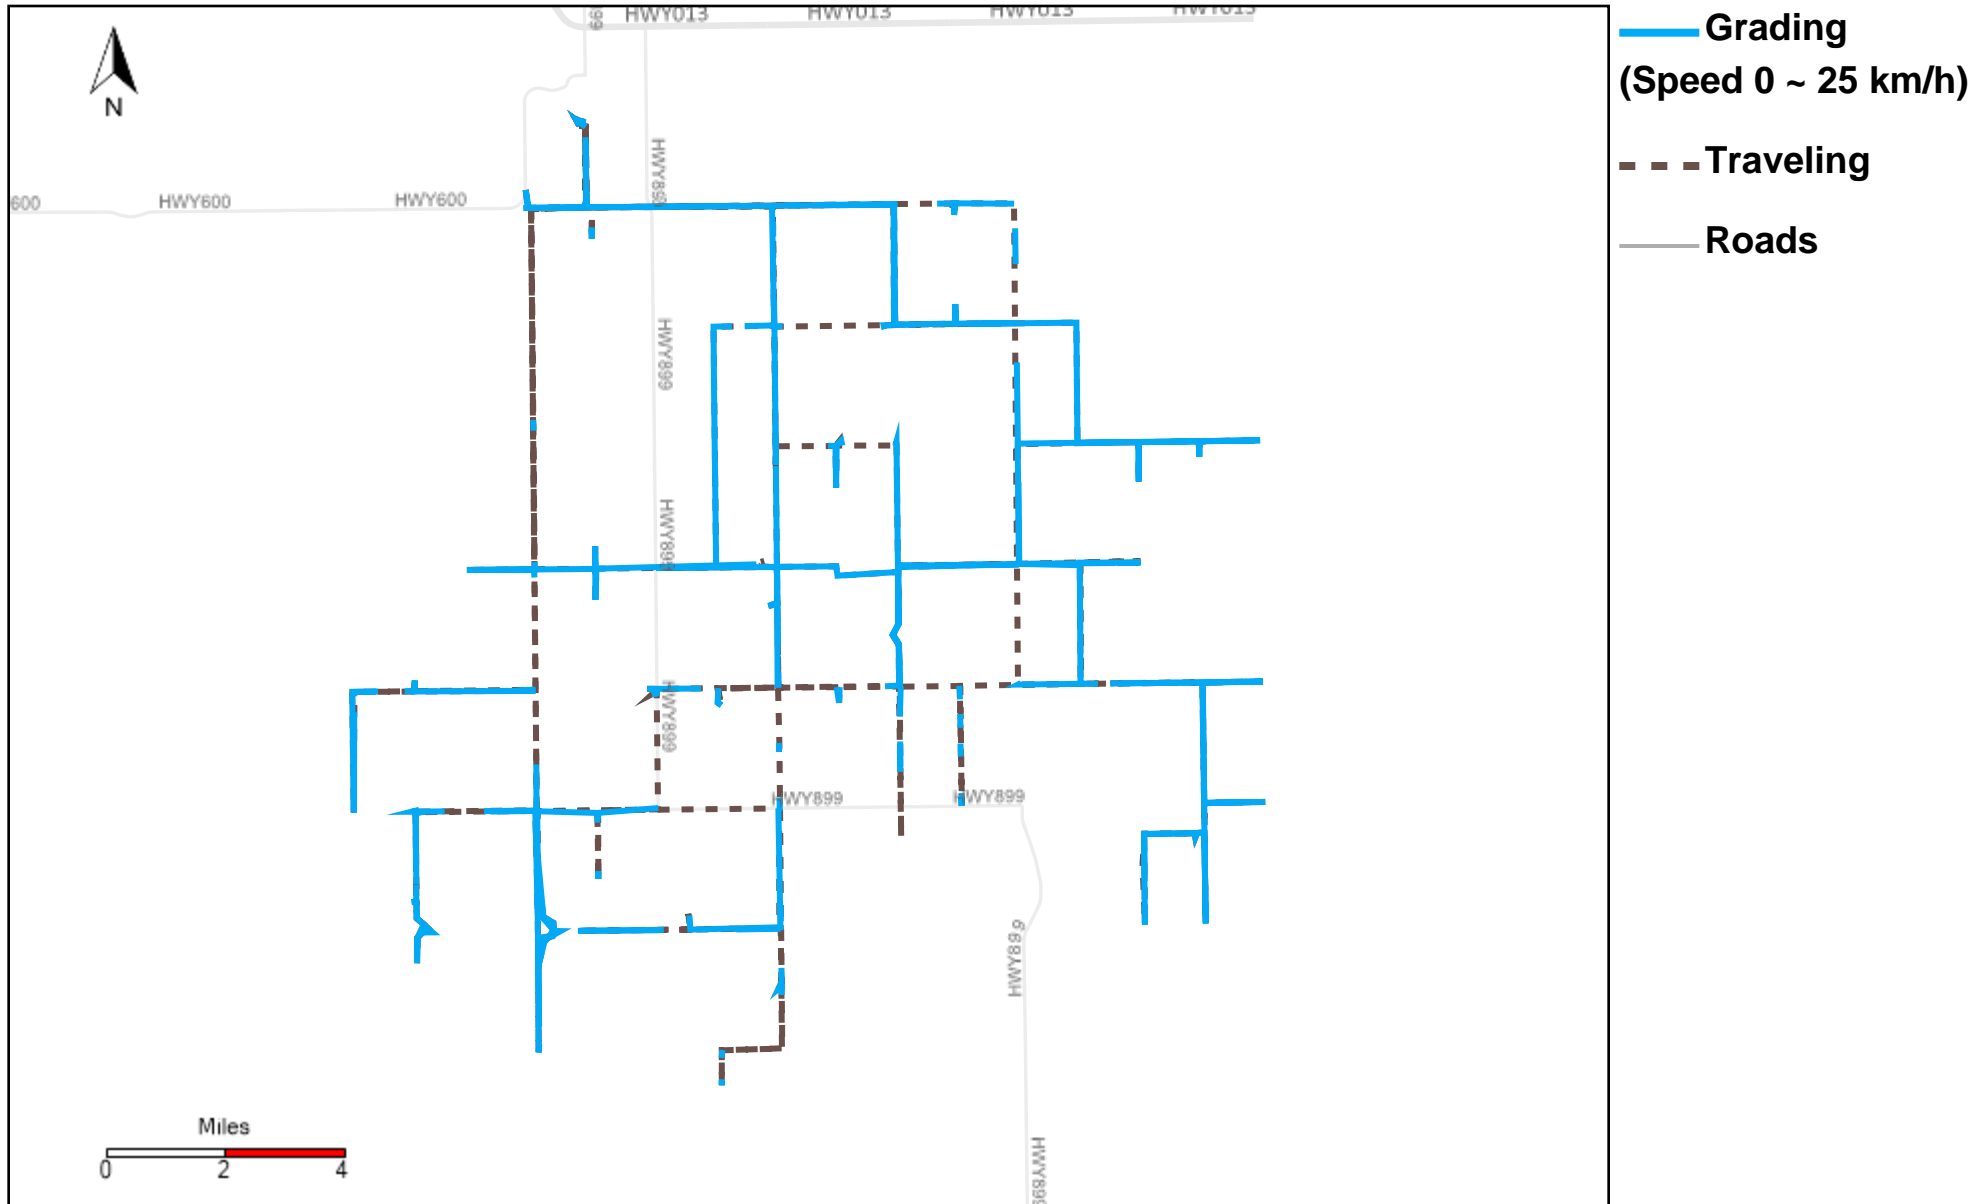

43-182_2026-01-11 ~ 2026-01-17 Tracking

Total Distance(km)	Total Hours	Work Distance(km)	Work Hours
463.05	30 hrs 22 min 27 sec	298.44	24 hrs 33 min 21 sec