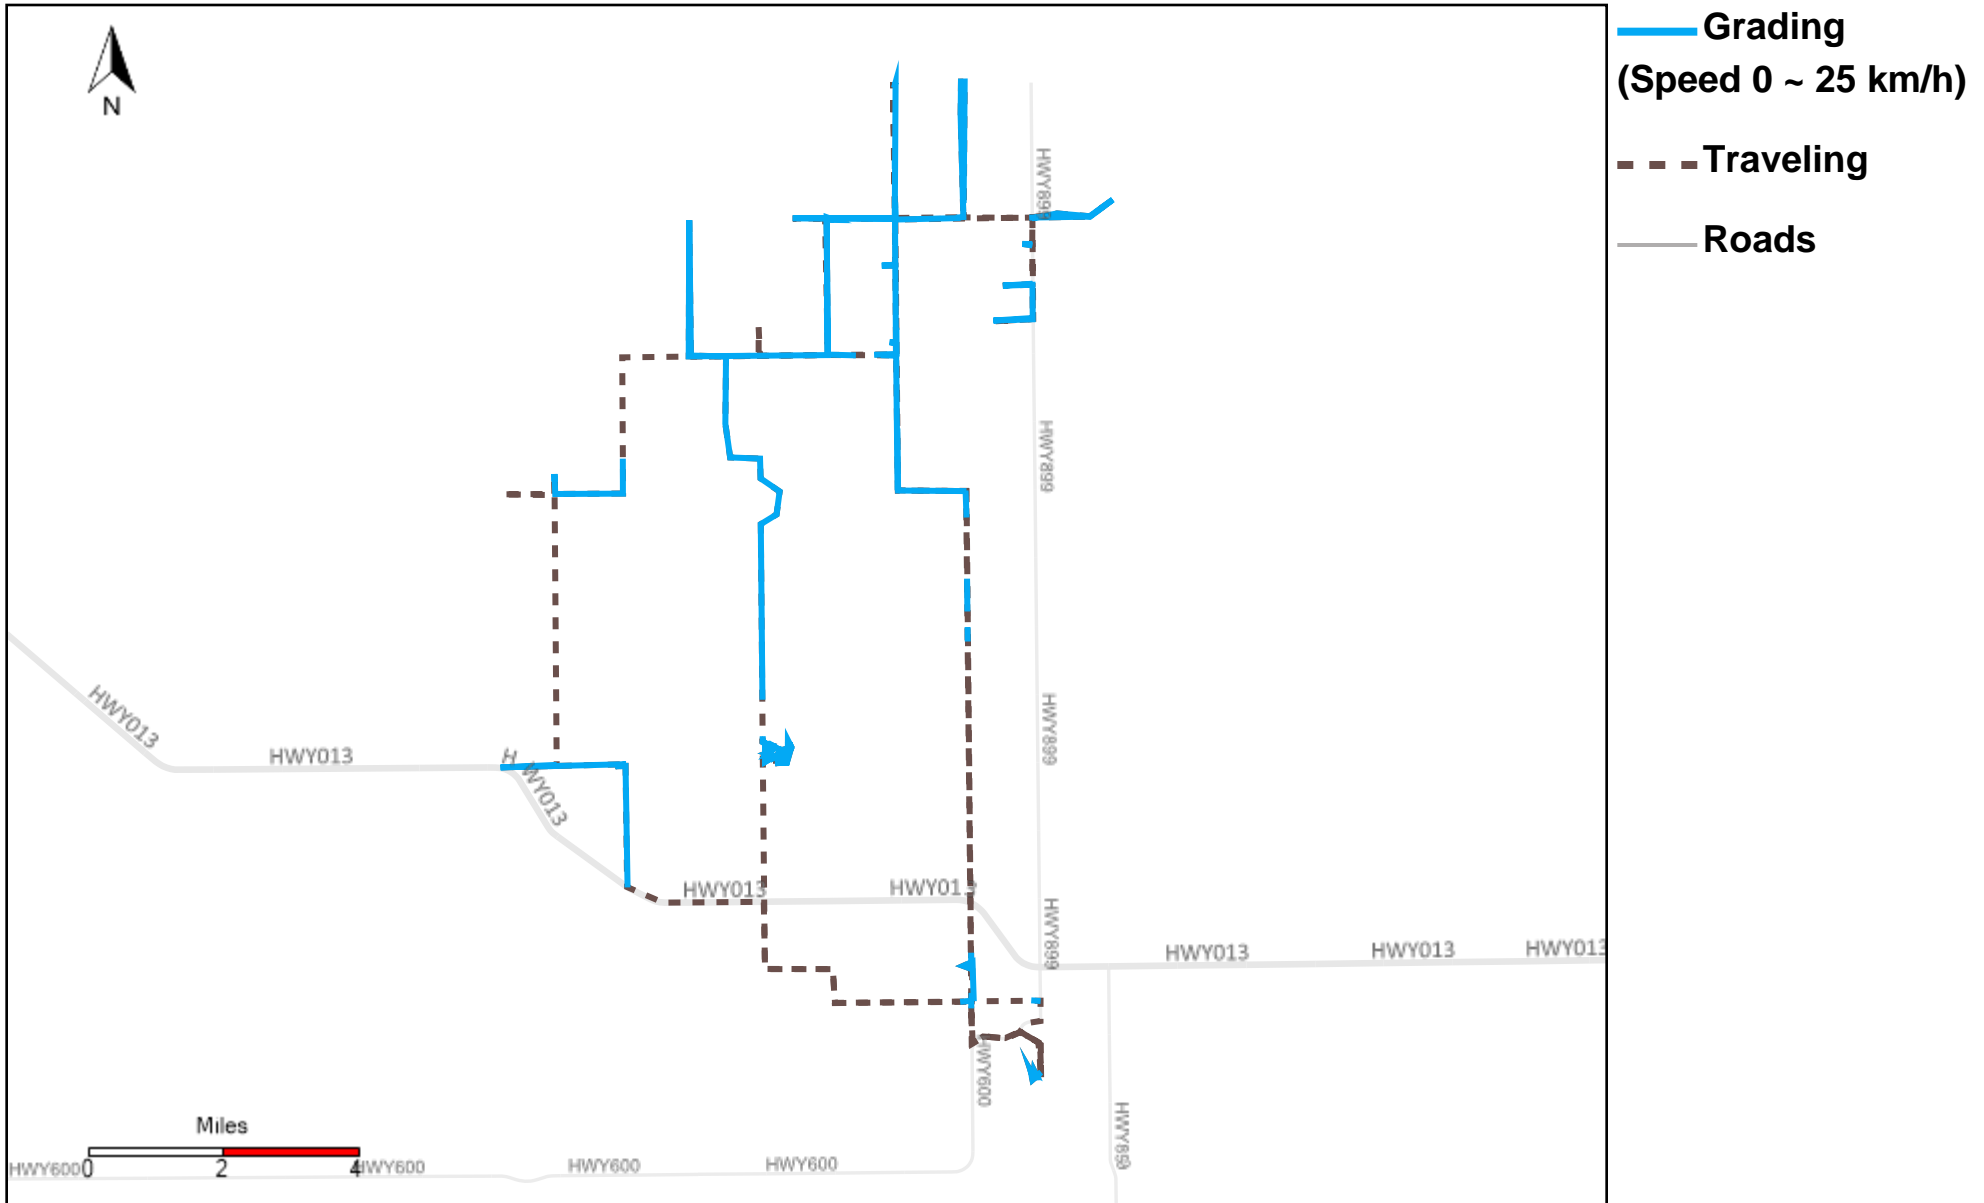

43-181_2026-01-11 ~ 2026-01-17 Tracking

Total Distance(km)	Total Hours	Work Distance(km)	Work Hours
207.55	15 hrs 41 min 48 sec	117.1	12 hrs 20 min 10 sec