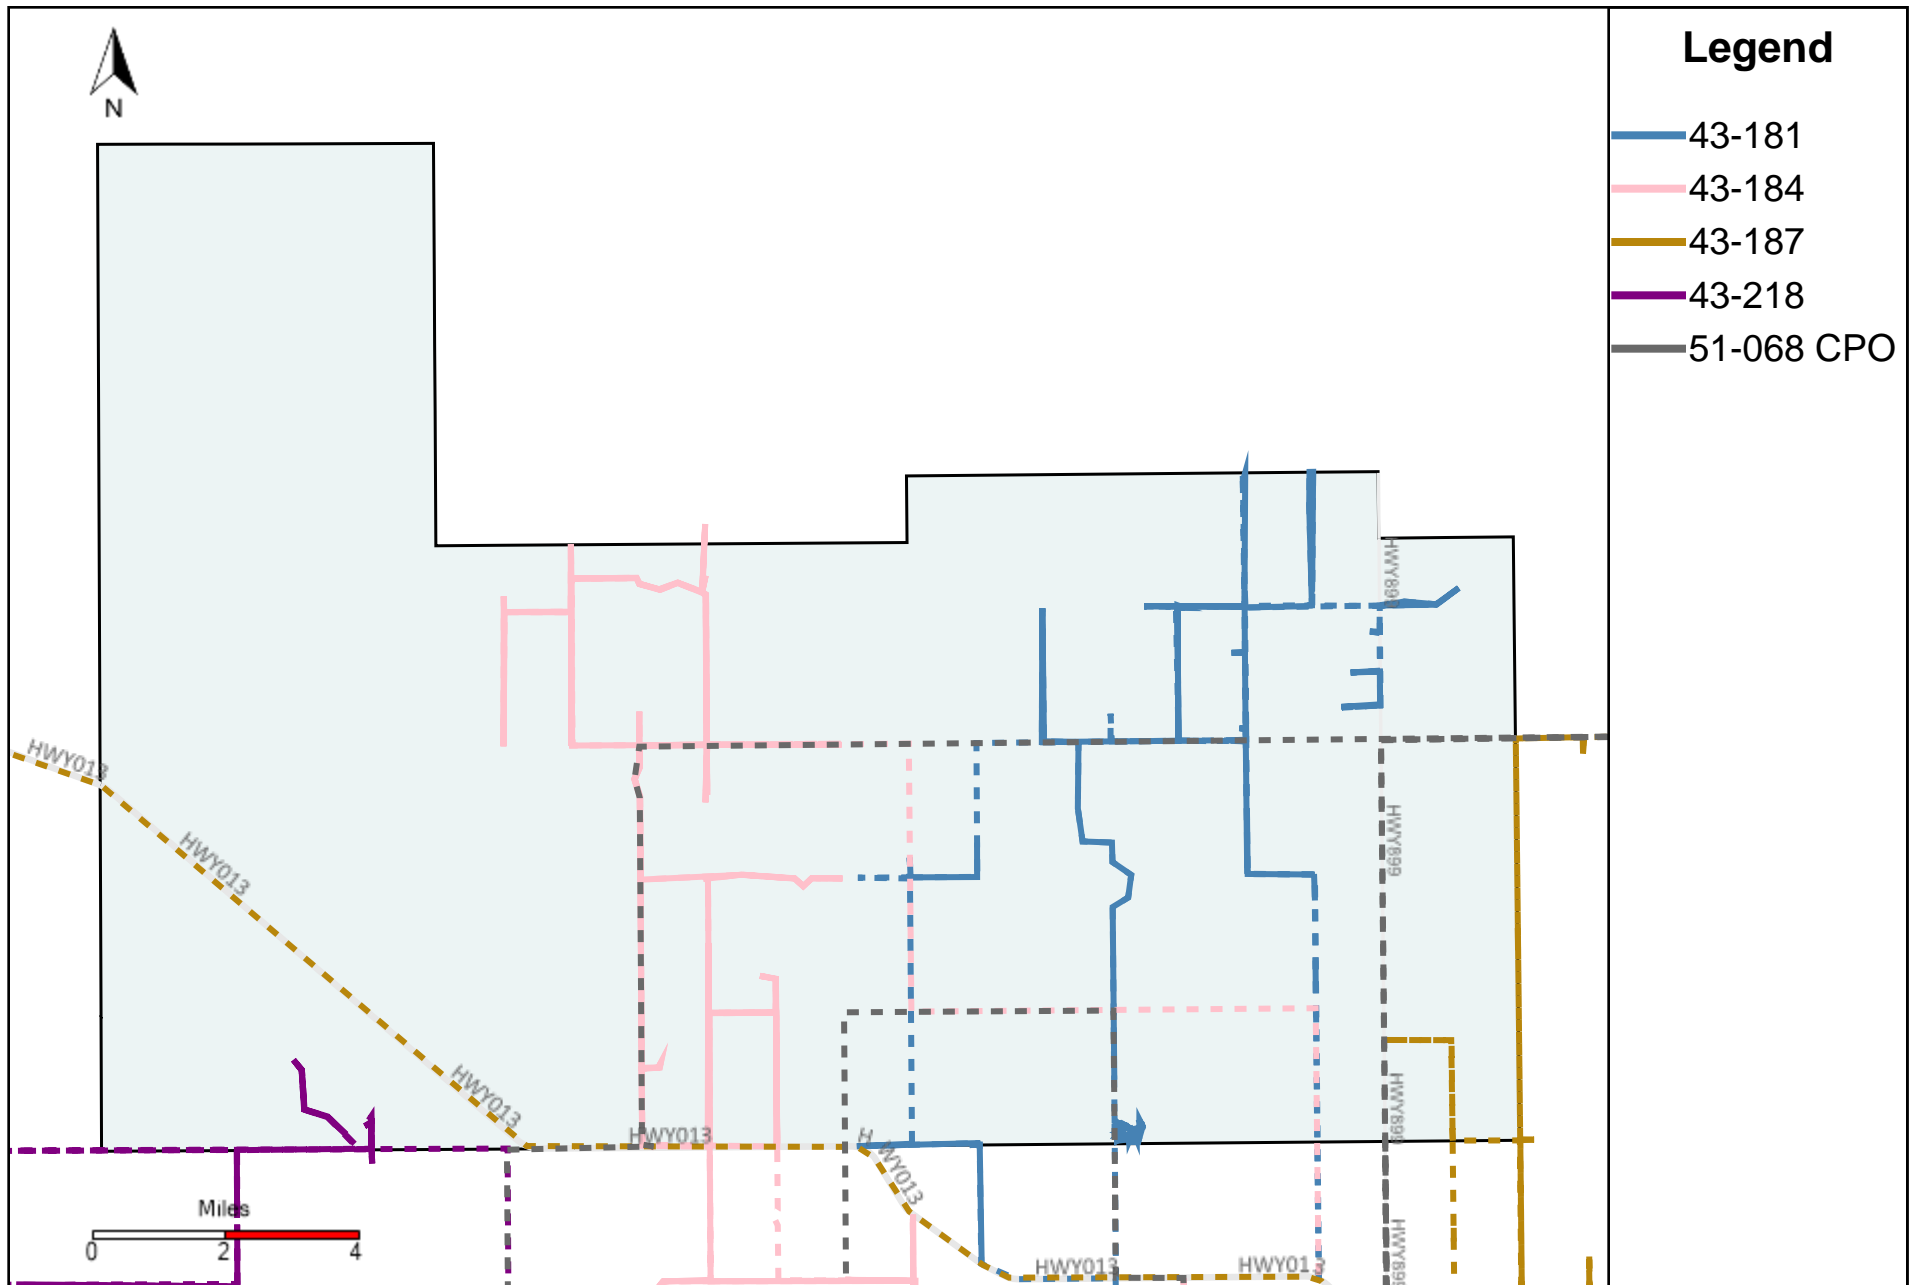

Division: 4 Grader Report(2026-01-11 ~ 2026-01-17)

Vehicle Name List	Total Distance(km)	Total Hours
43-181, 43-184, 43-187, 43-218, 51-068 CPO	2913.91	138 hrs 6 min 4 sec