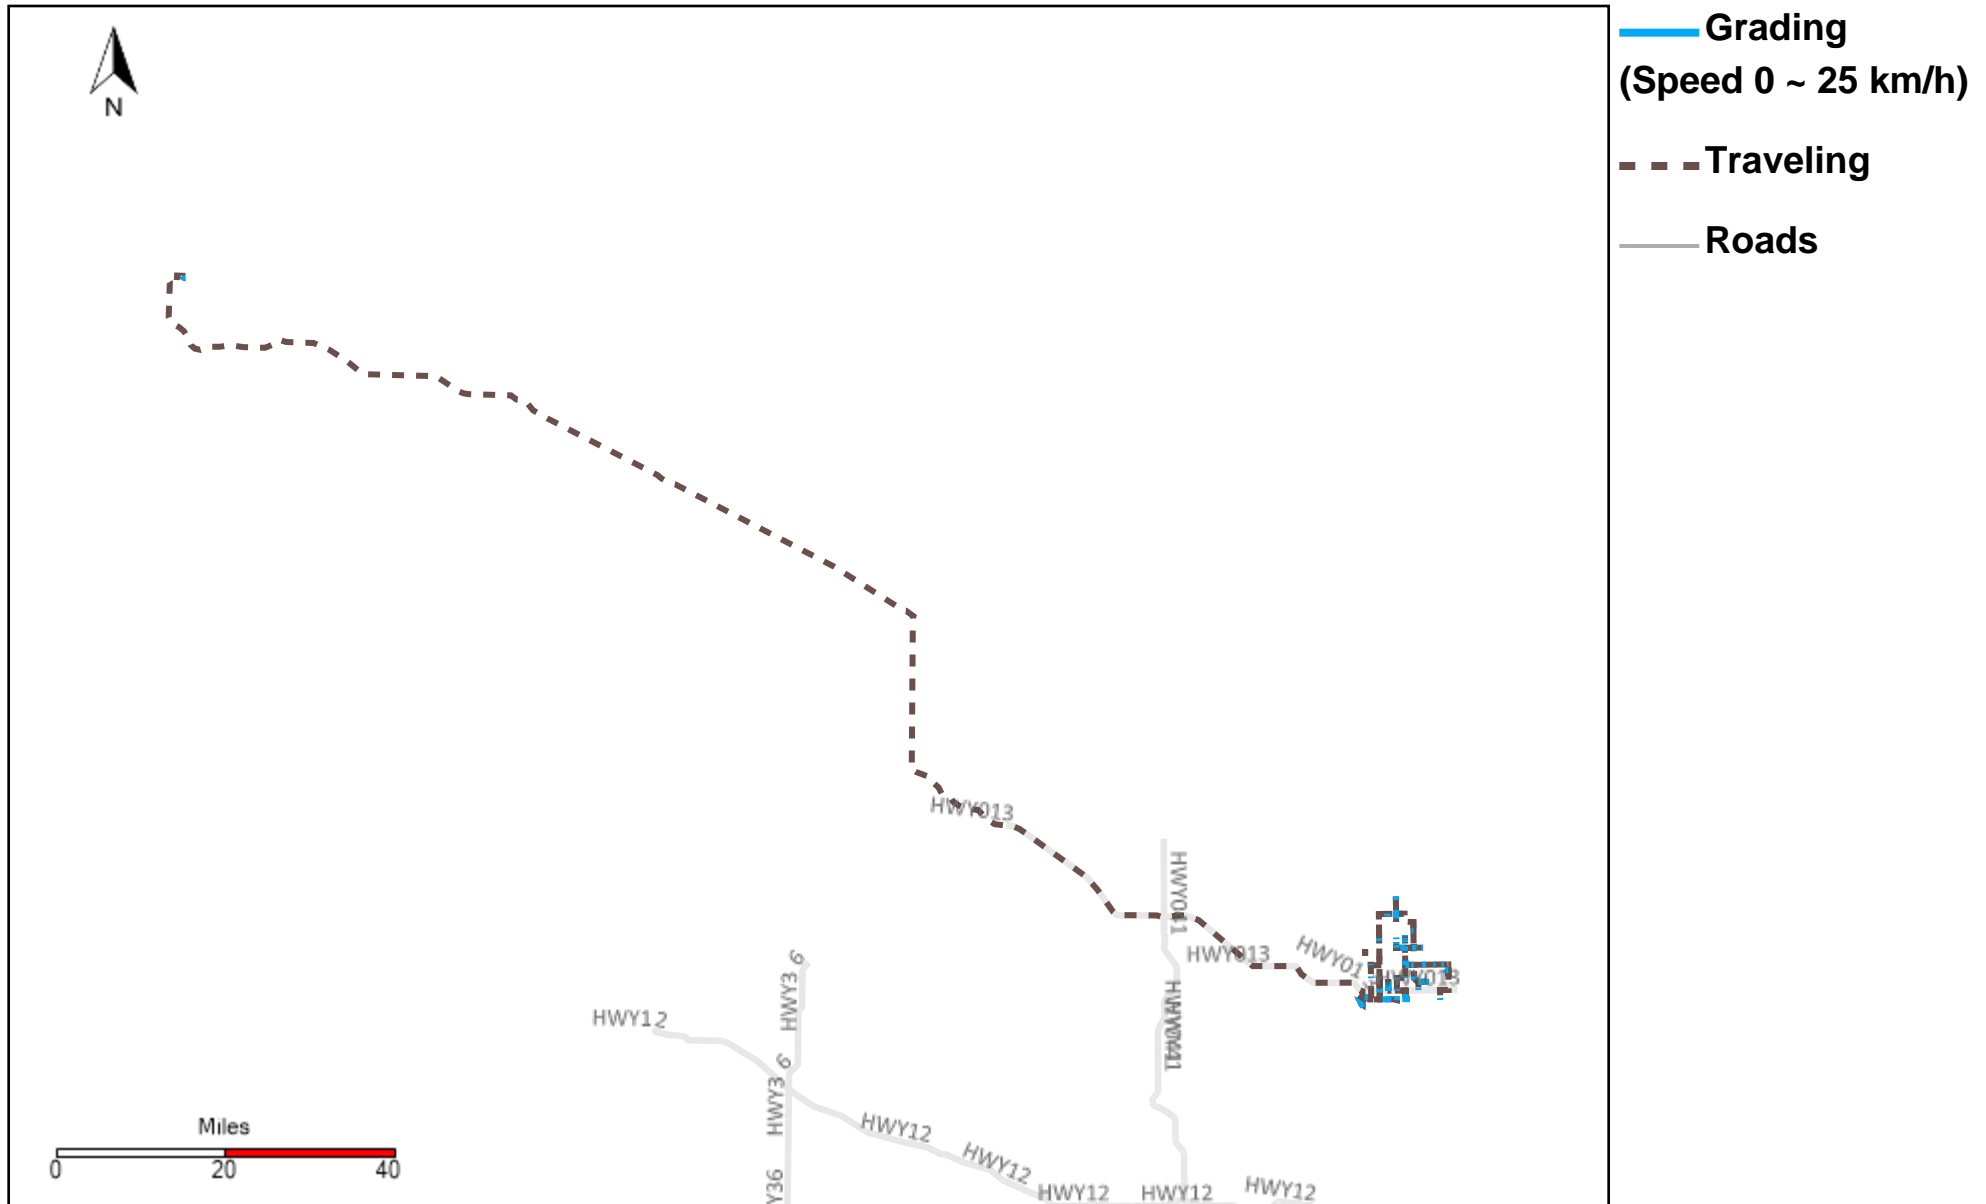

43-187_2026-01-11 ~ 2026-01-17 Tracking

Total Distance(km)	Total Hours	Work Distance(km)	Work Hours
552.45	17 hrs 24 min 15 sec	46.56	5 hrs 57 min 16 sec