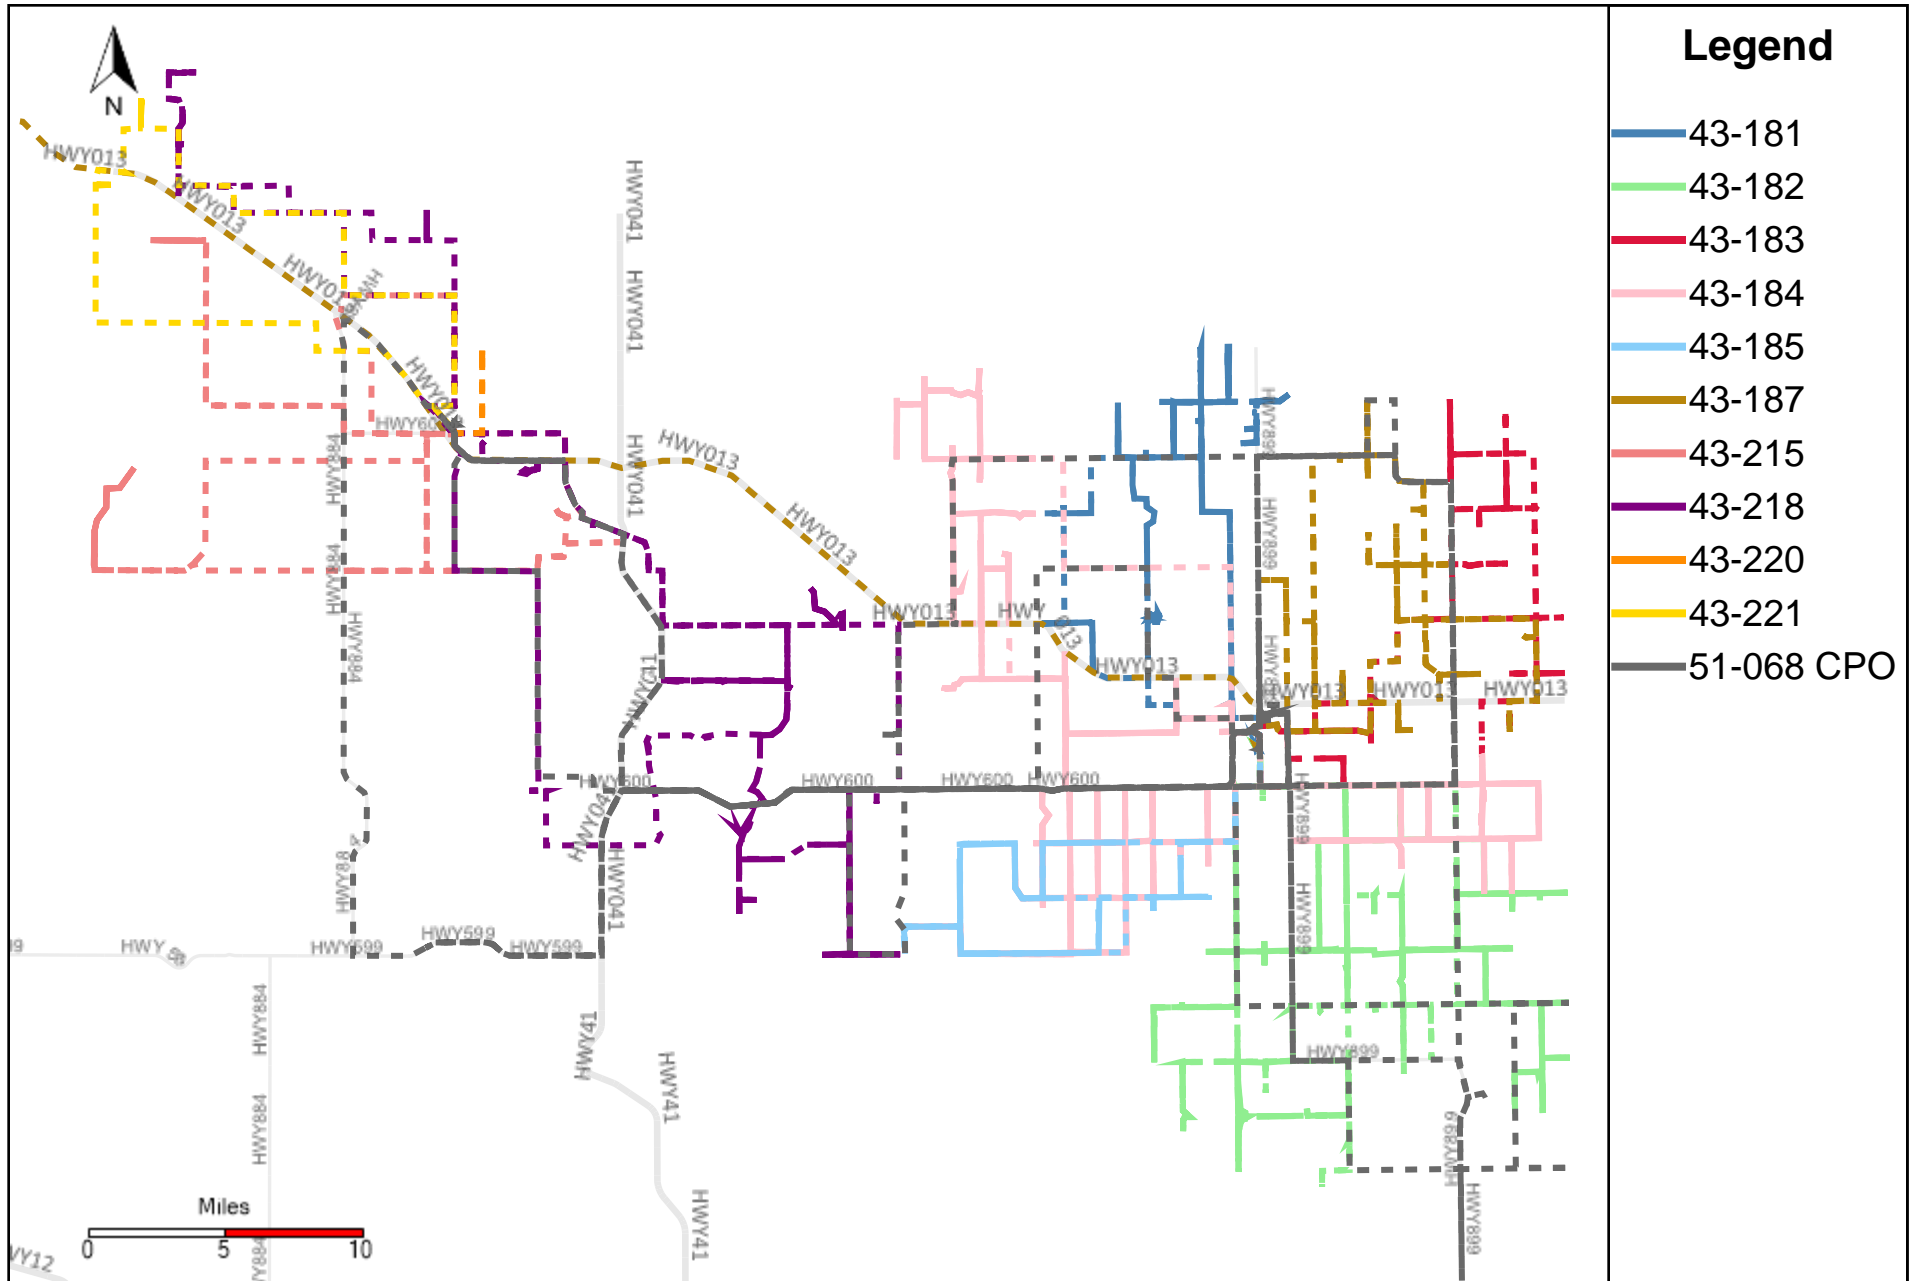

# Provost Weekly Grader Report (2026-01-11 ~ 2026-01-17)

# Division: 1 Grader Report(2026-01-11 ~ 2026-01-17)

Vehicle Name List	Total Distance(km)	Total Hours
43-182, 43-184, 43-185, 51-068 CPO	2362.57	123 hrs 3 min 5 sec

# Division: 2 Grader Report(2026-01-11 ~ 2026-01-17)

Vehicle Name List	Total Distance(km)	Total Hours
43-182, 43-183, 43-184, 43-187, 51-068 CPO	2972.98	143 hrs 0 min 43 sec

# Division: 3 Grader Report(2026-01-11 ~ 2026-01-17)

Vehicle Name List	Total Distance(km)	Total Hours
43-181, 43-182, 43-183, 43-184, 43-185, 43-187, 43-218, 51-068 CPO	3669.17	186 hrs 51 min 42 sec