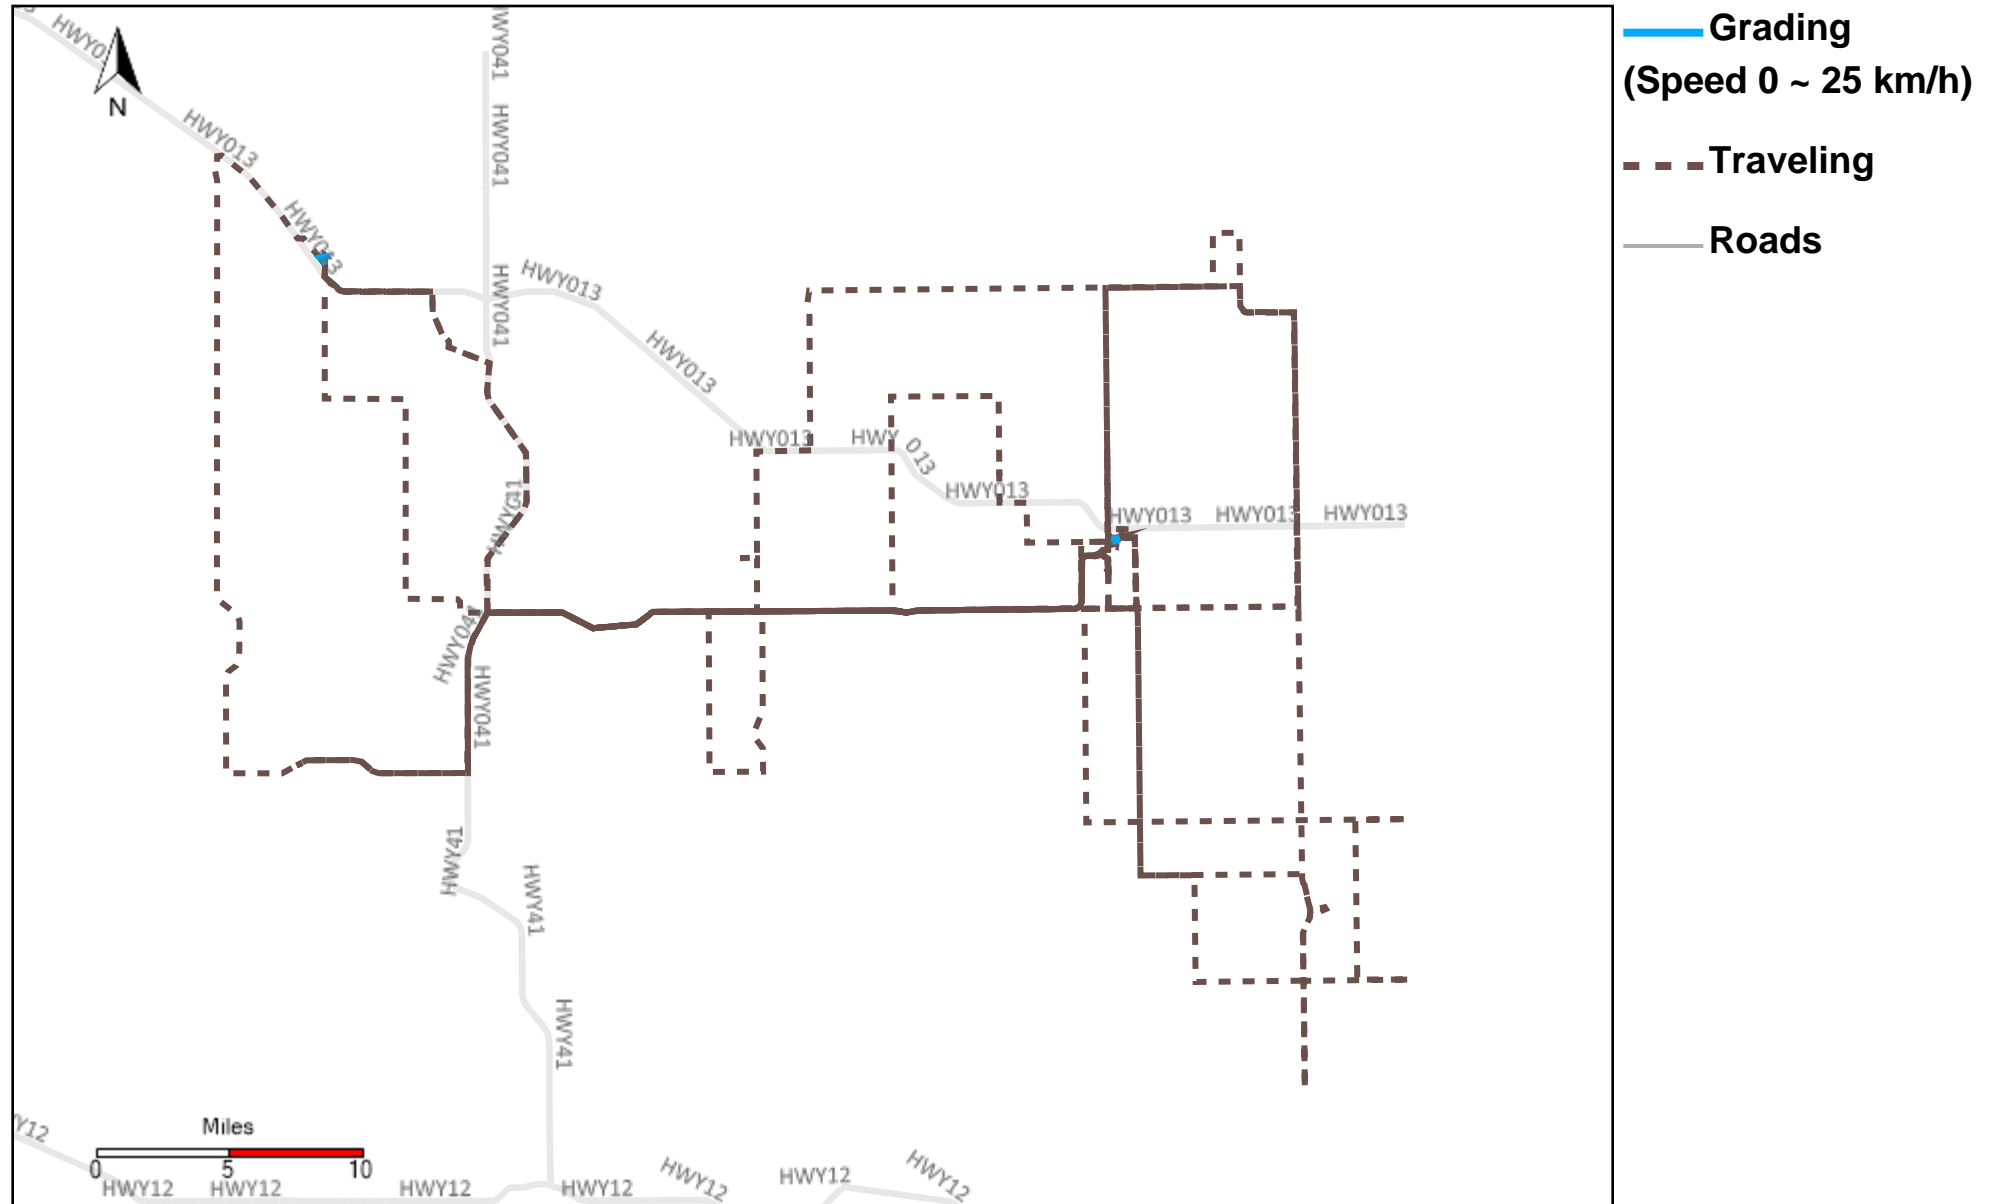

51-068 CPO_2026-01-11 ~ 2026-01-17 Tracking

Total Distance(km)	Total Hours	Work Distance(km)	Work Hours
1144.83	45 hrs 45 min 41 sec	4.94	1 hrs 16 min 44 sec