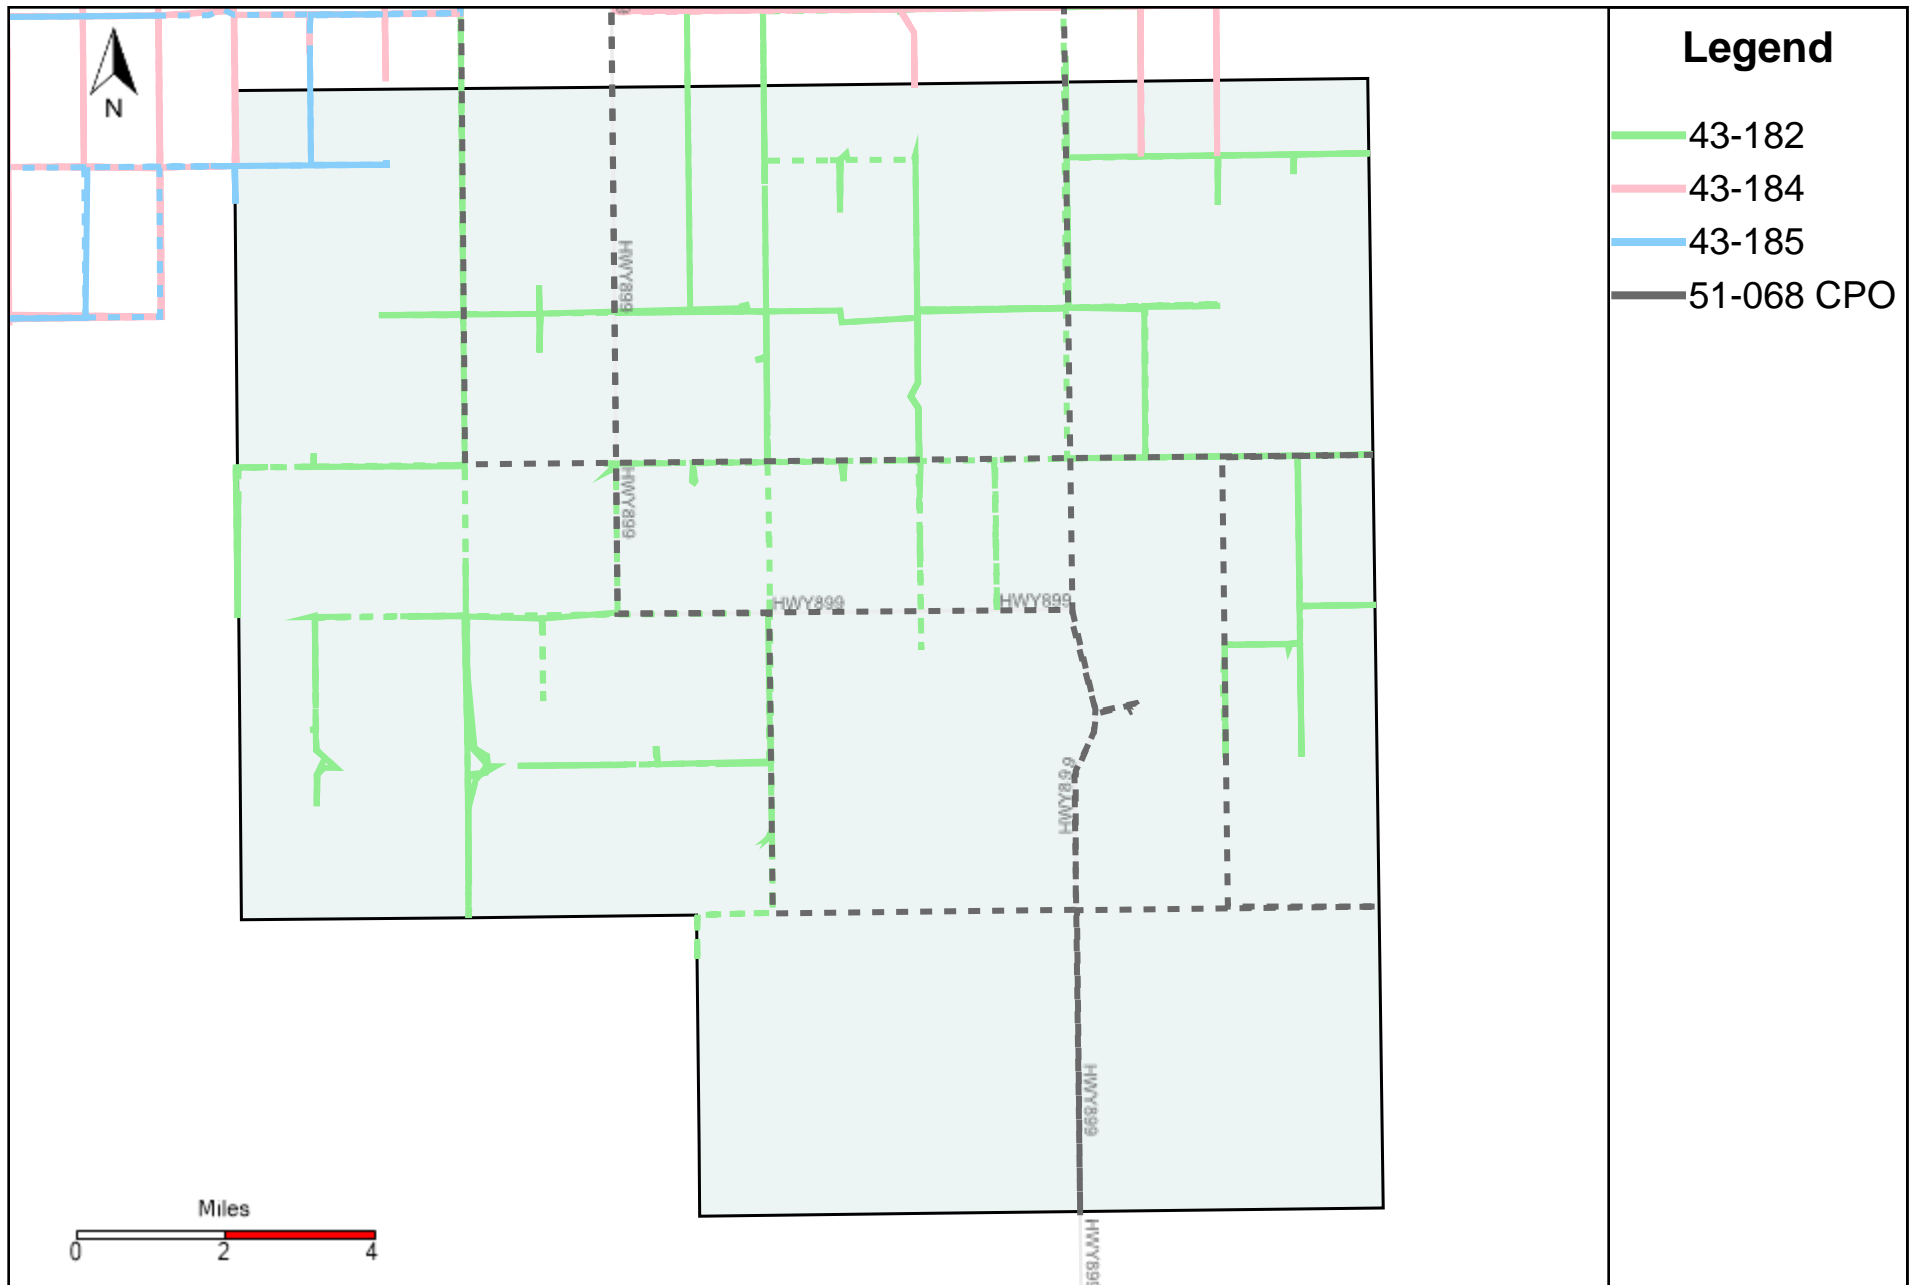

Division: 1 Grader Report(2026-01-11 ~ 2026-01-17)

Vehicle Name List	Total Distance(km)	Total Hours
43-182, 43-184, 43-185, 51-068 CPO	2362.57	123 hrs 3 min 5 sec