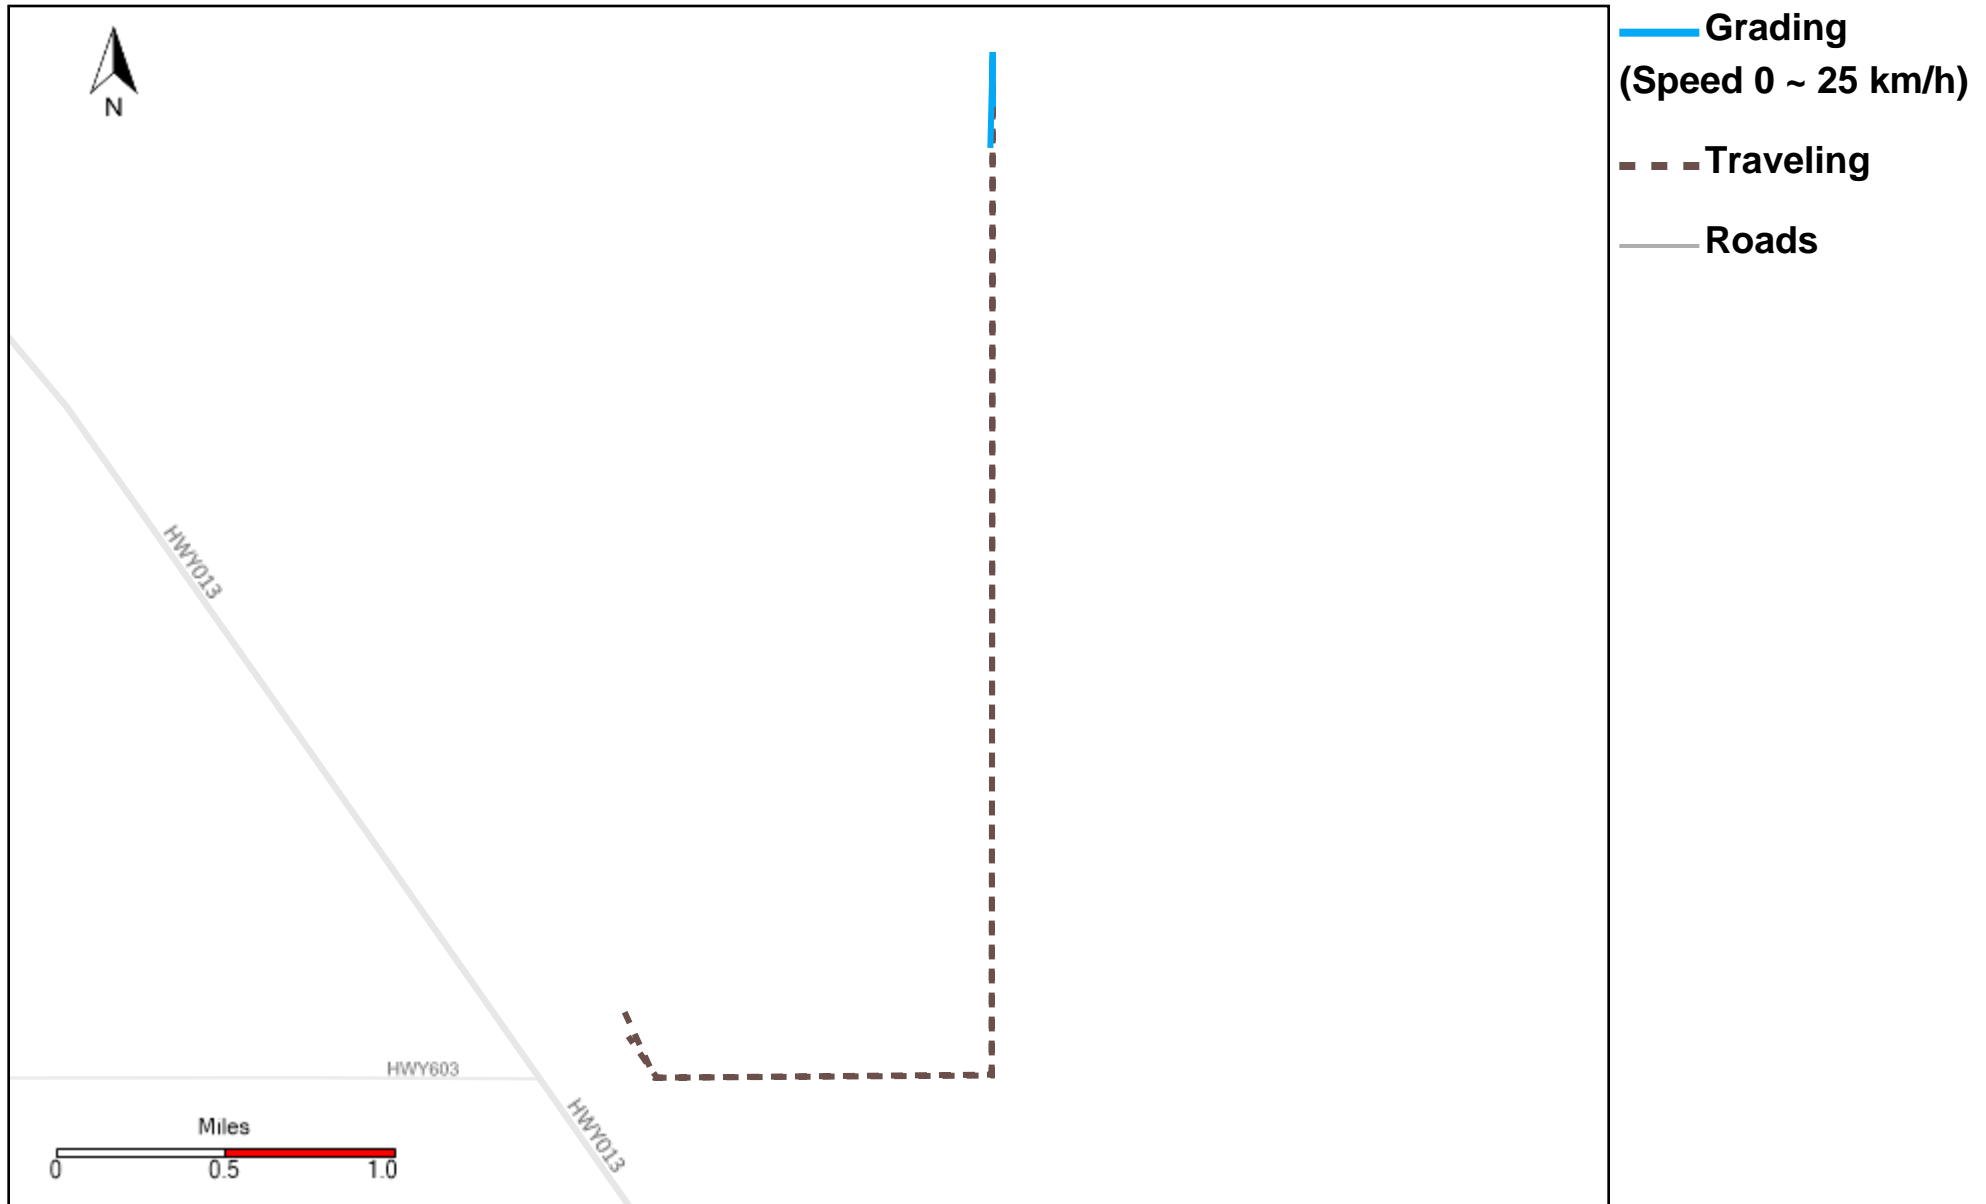

43-220_2026-01-11 ~ 2026-01-17 Tracking

Total Distance(km)	Total Hours	Work Distance(km)	Work Hours
14.3	0 hrs 34 min 33 sec	1.62	0 hrs 13 min 58 sec