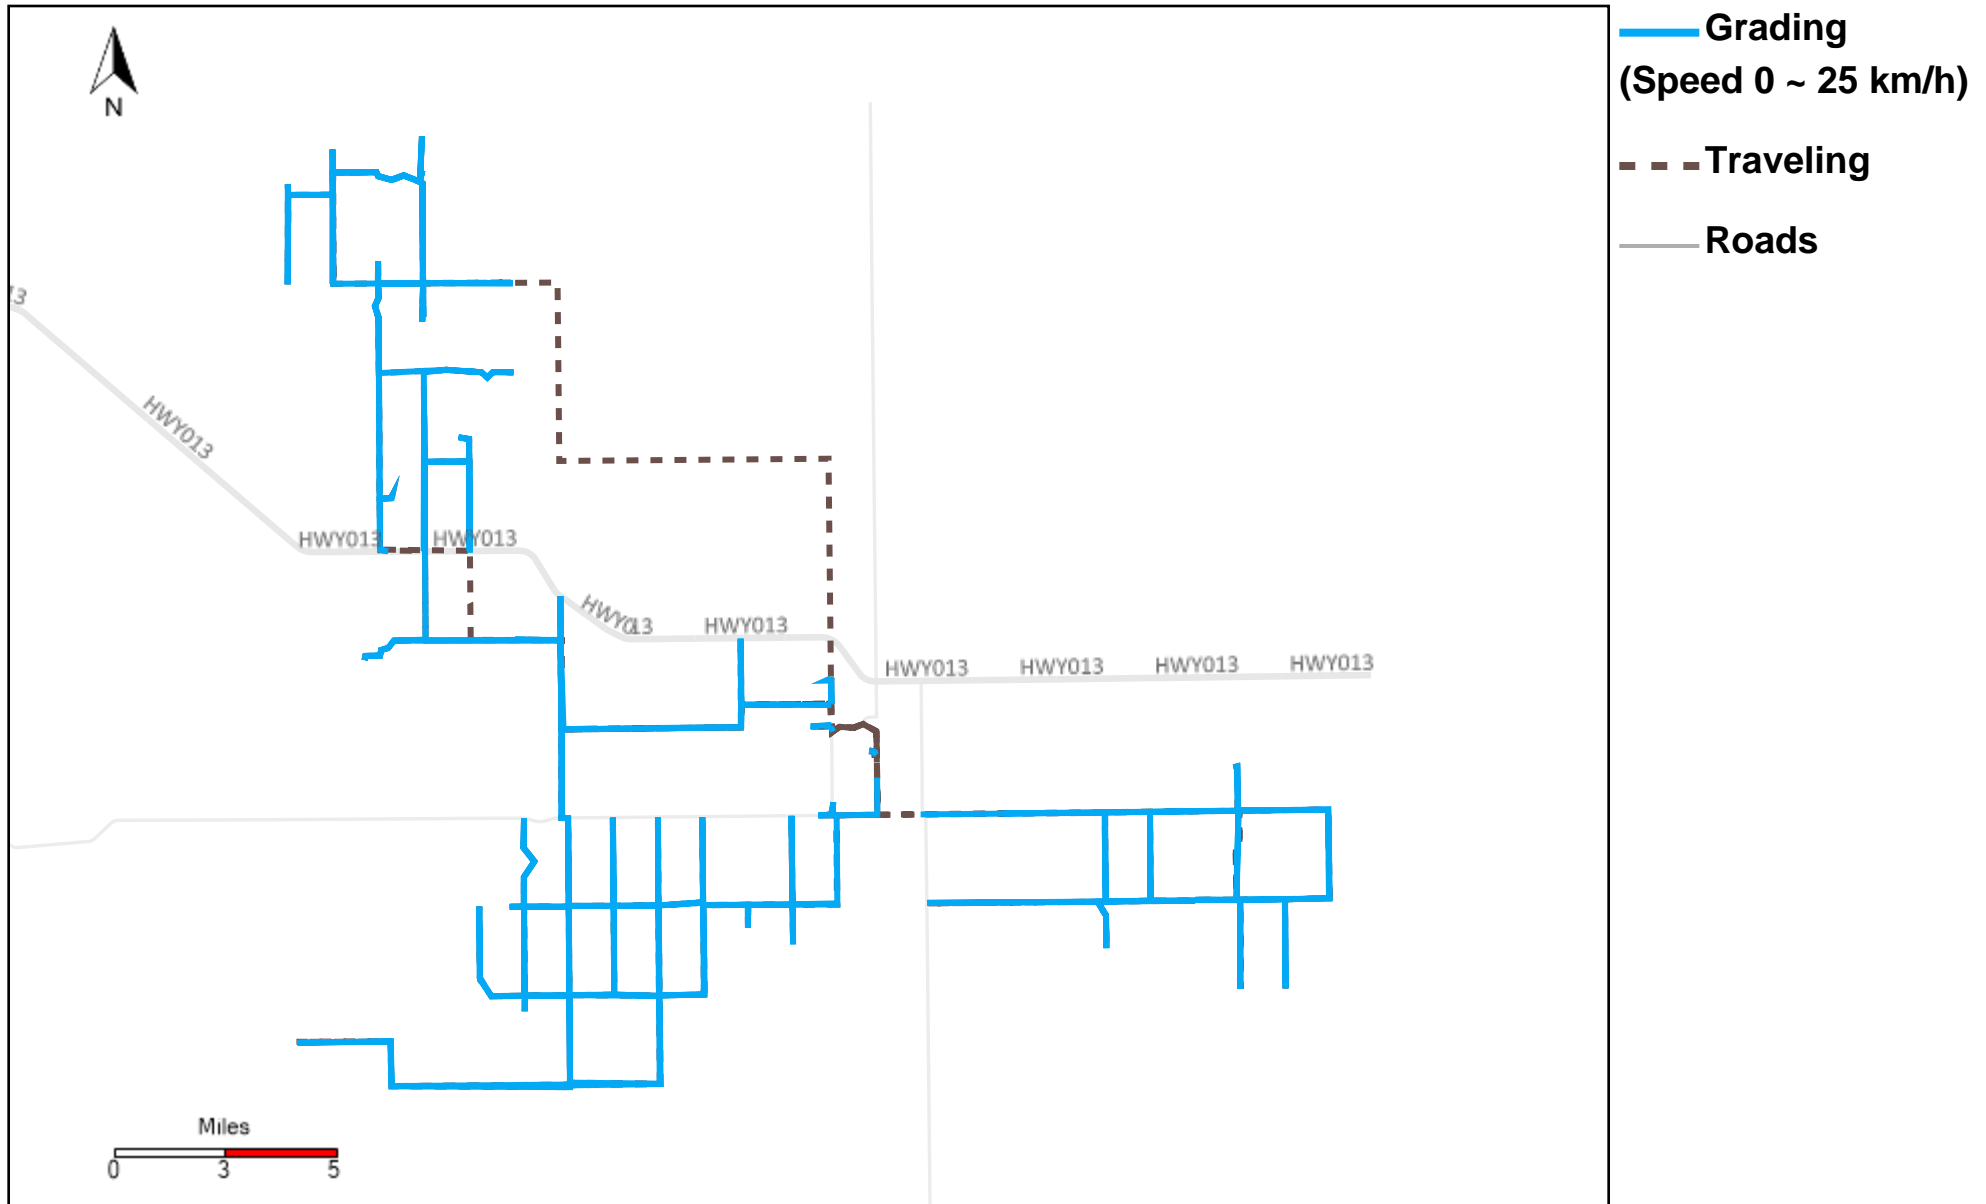

43-184_2026-01-11 ~ 2026-01-17 Tracking

Total Distance(km)	Total Hours	Work Distance(km)	Work Hours
637.57	39 hrs 0 min 3 sec	512.83	34 hrs 18 min 18 sec