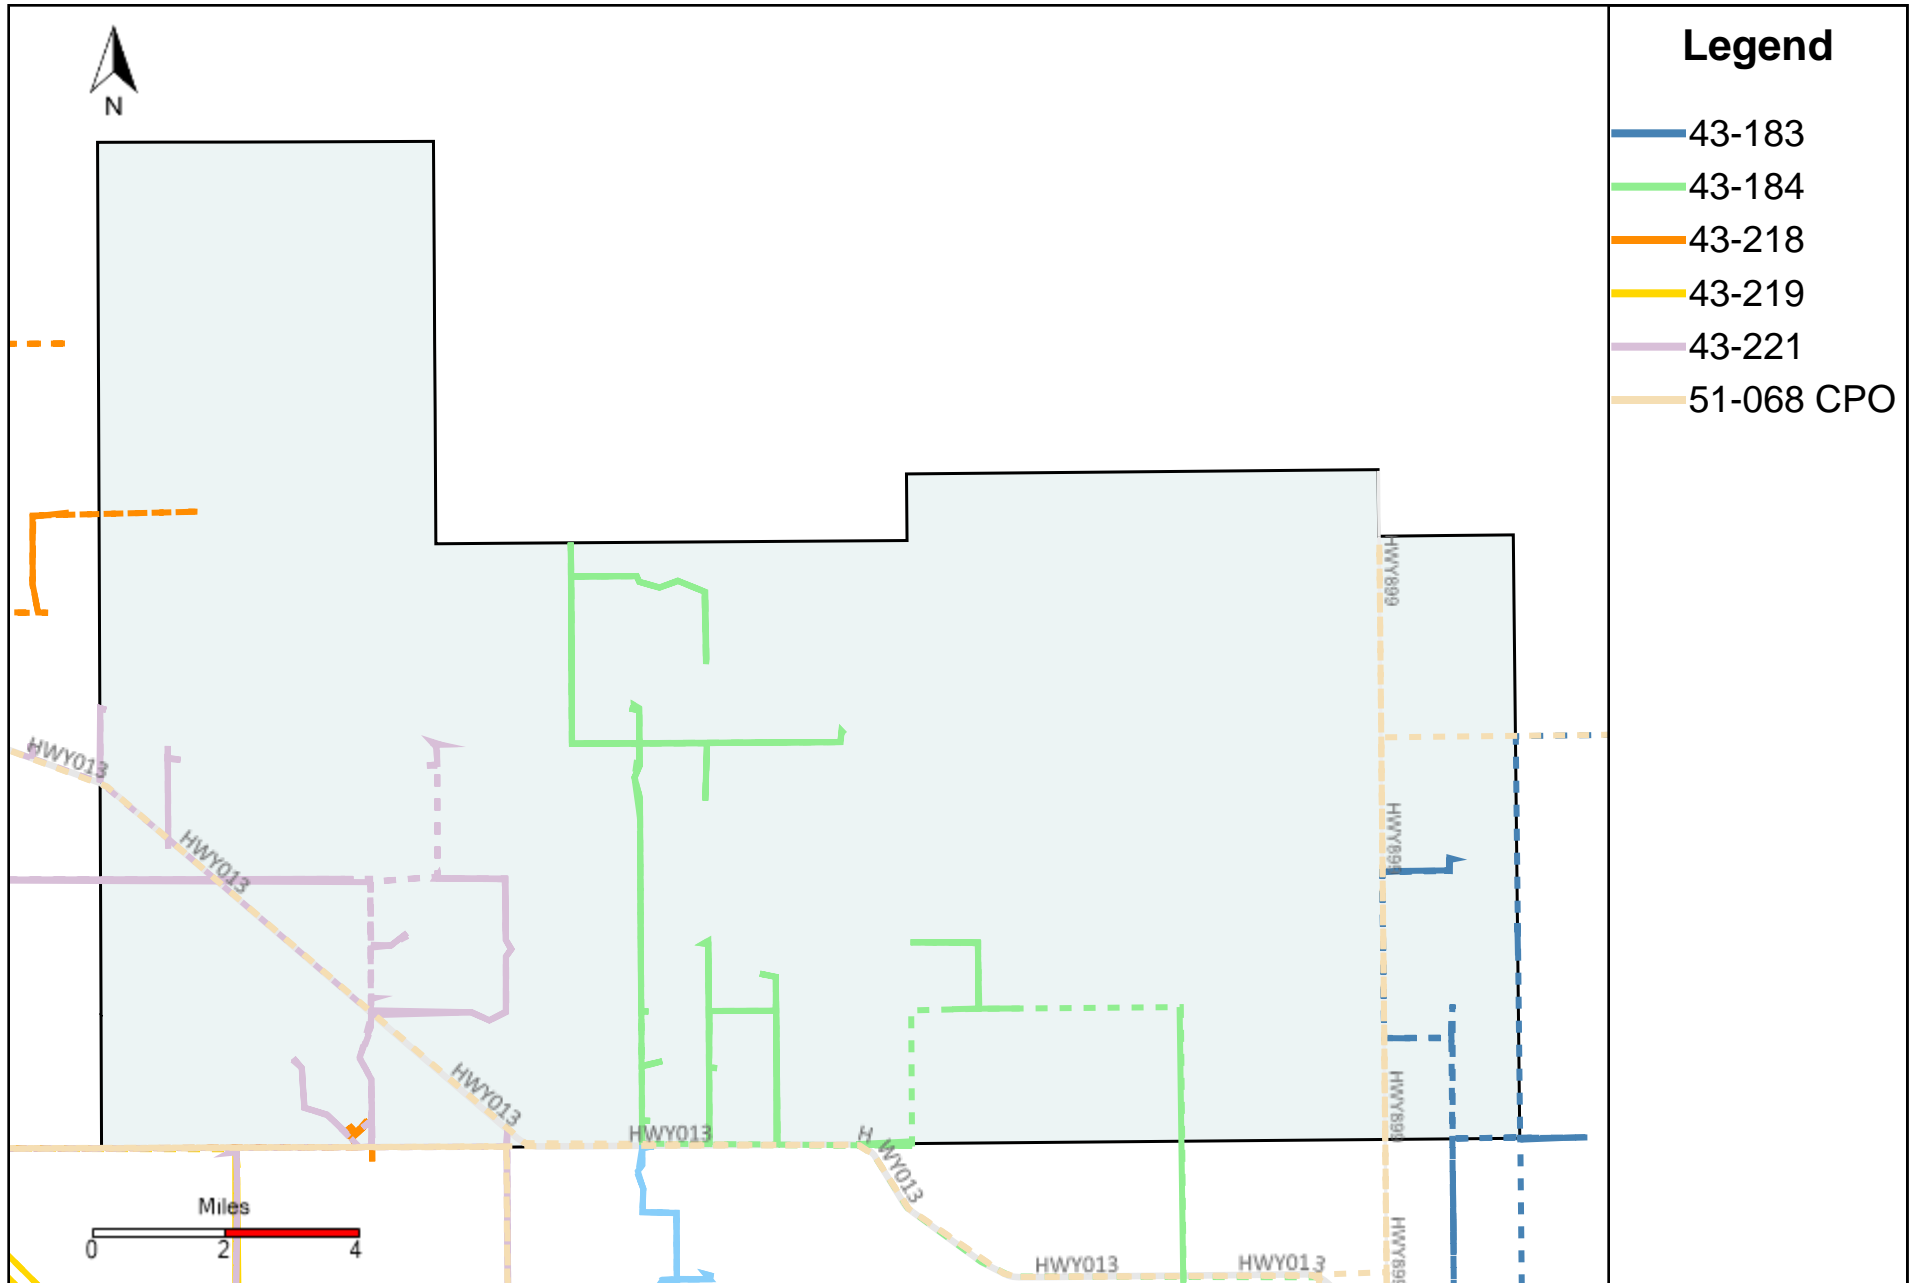

Provost Weekly Grader Report (2026-02-15 ~ 2026-02-21)

Division: 1 Grader Report(2026-02-15 ~ 2026-02-21)

Legend

- 43-185
- - - 43-186
- - - 51-068 CPO

Vehicle Name List	Total Distance(km)	Total Hours
43-185, 43-186, 51-068 CPO	1969.72	72 hrs 51 min 19 sec

Vehicle Name List	Total Distance(km)	Total Hours
43-183, 43-184, 43-185, 43-186, 43-187, 43-221, 51-068 CPO	3221.86	136 hrs 47 min 35 sec

Division: 4 Grader Report(2026-02-15 ~ 2026-02-21)

Vehicle Name List	Total Distance(km)	Total Hours
43-183, 43-184, 43-218, 43-219, 43-221, 51-068 CPO	3366.25	151 hrs 43 min 1 sec