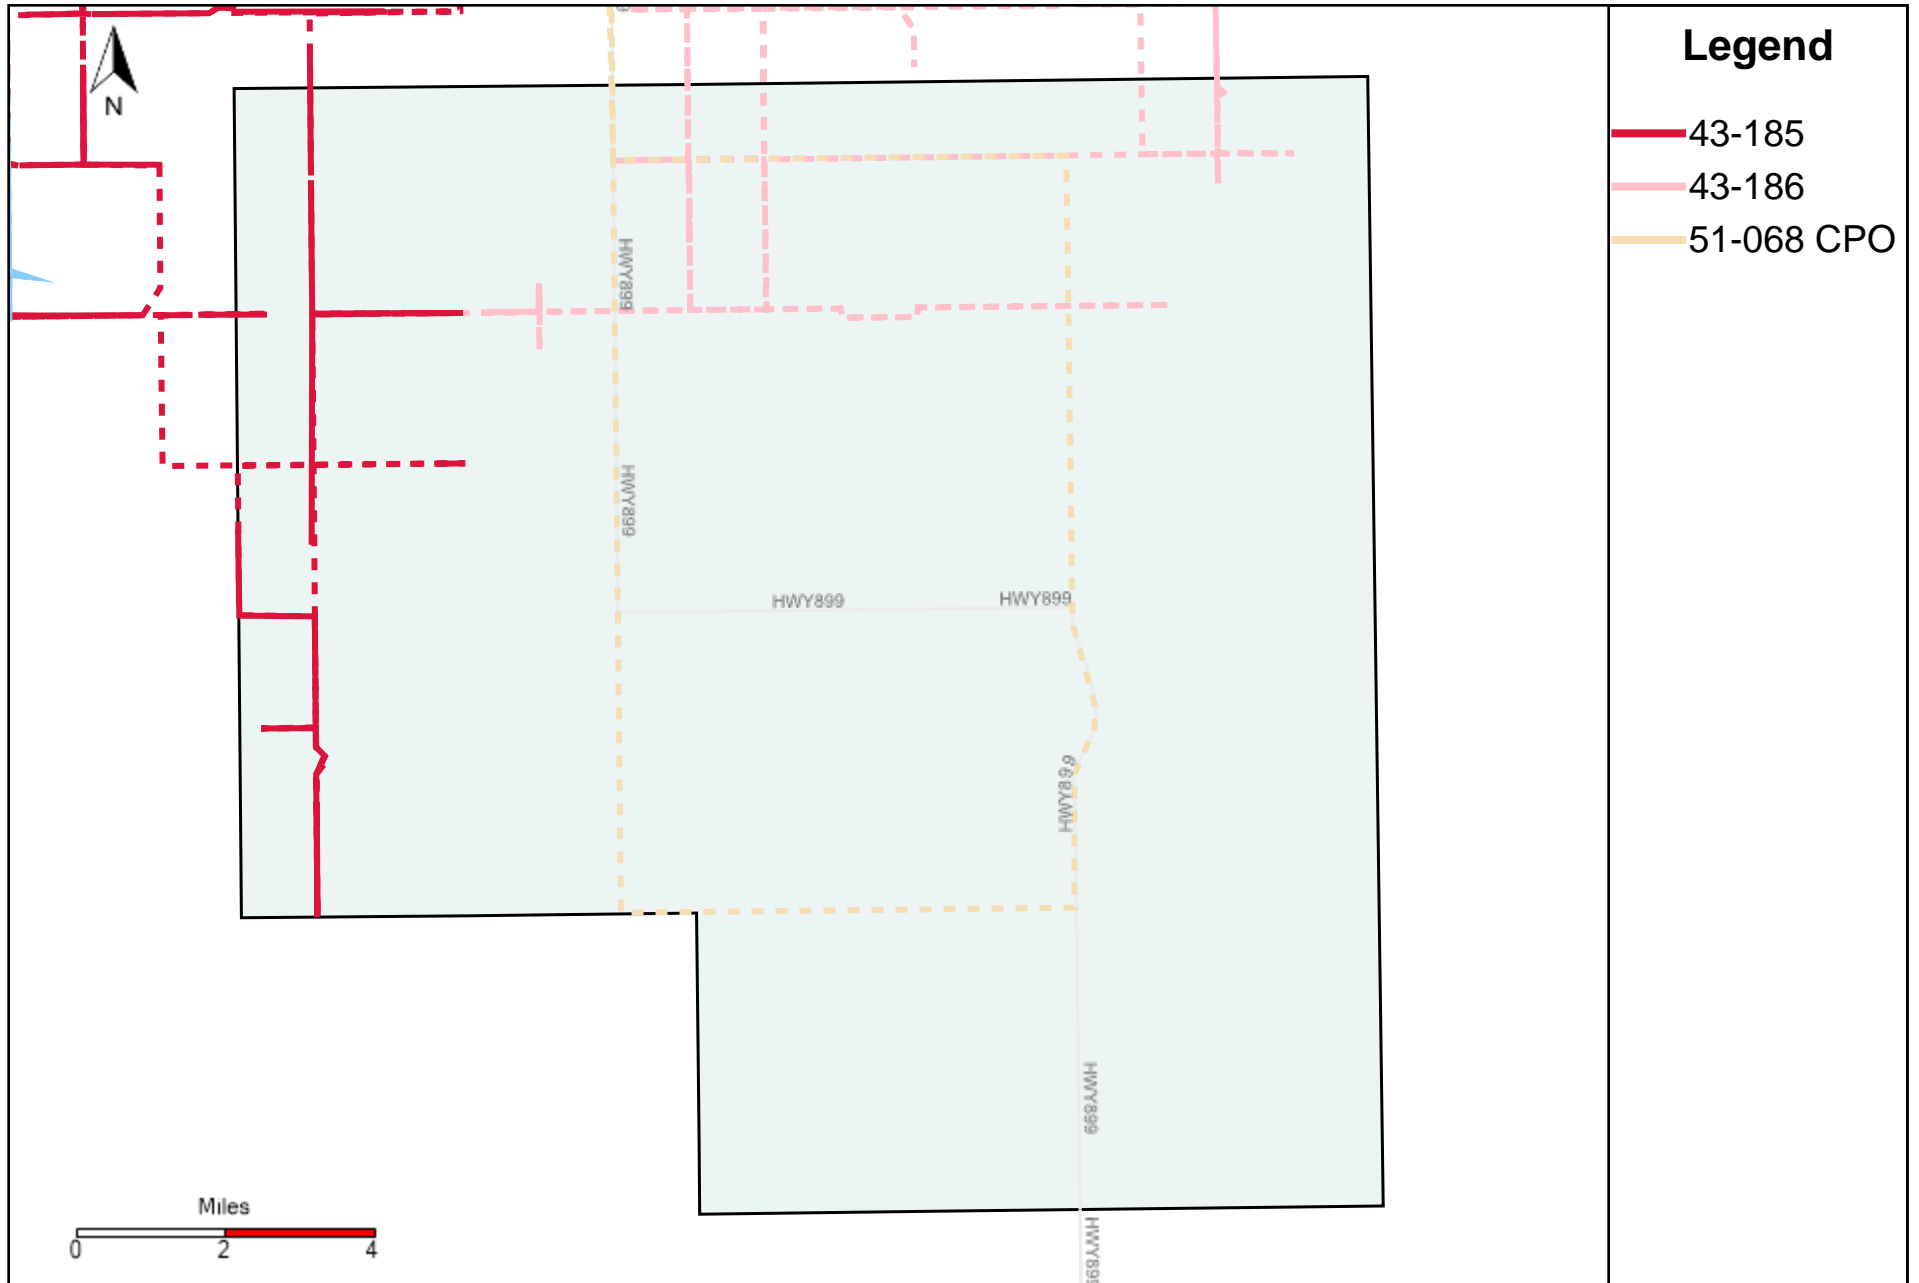

Provost Weekly Grader Report (2026-02-15 ~ 2026-02-21)

Division: 1 Grader Report(2026-02-15 ~ 2026-02-21)

Legend

- 43-185
- - - 43-186
- - - 51-068 CPO

Vehicle Name List	Total Distance(km)	Total Hours
43-185, 43-186, 51-068 CPO	1969.72	72 hrs 51 min 19 sec