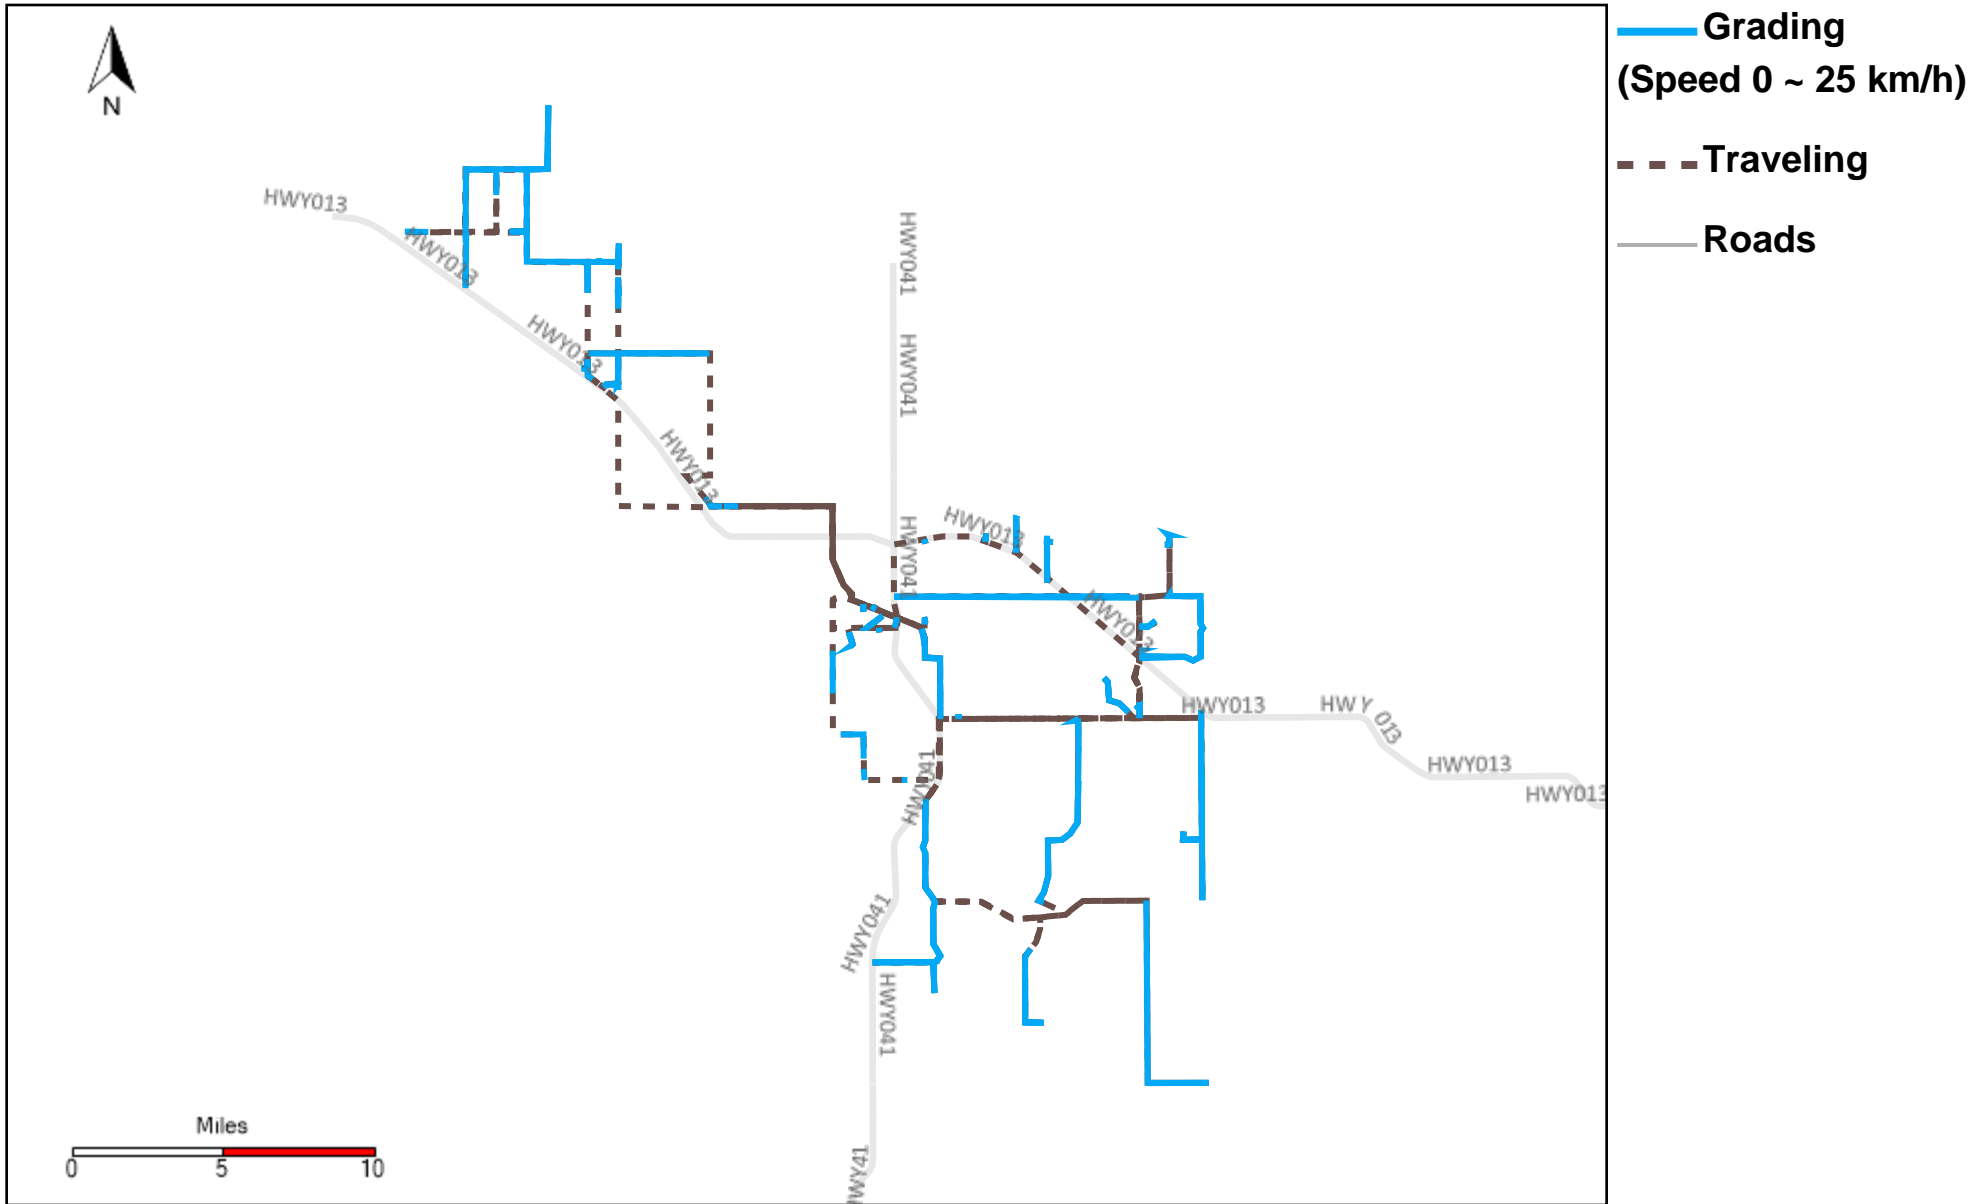

43-221_2026-02-15 ~ 2026-02-21 Tracking

Total Distance(km)	Total Hours	Work Distance(km)	Work Hours
624.91	32 hrs 9 min 3 sec	277.44	20 hrs 18 min 6 sec