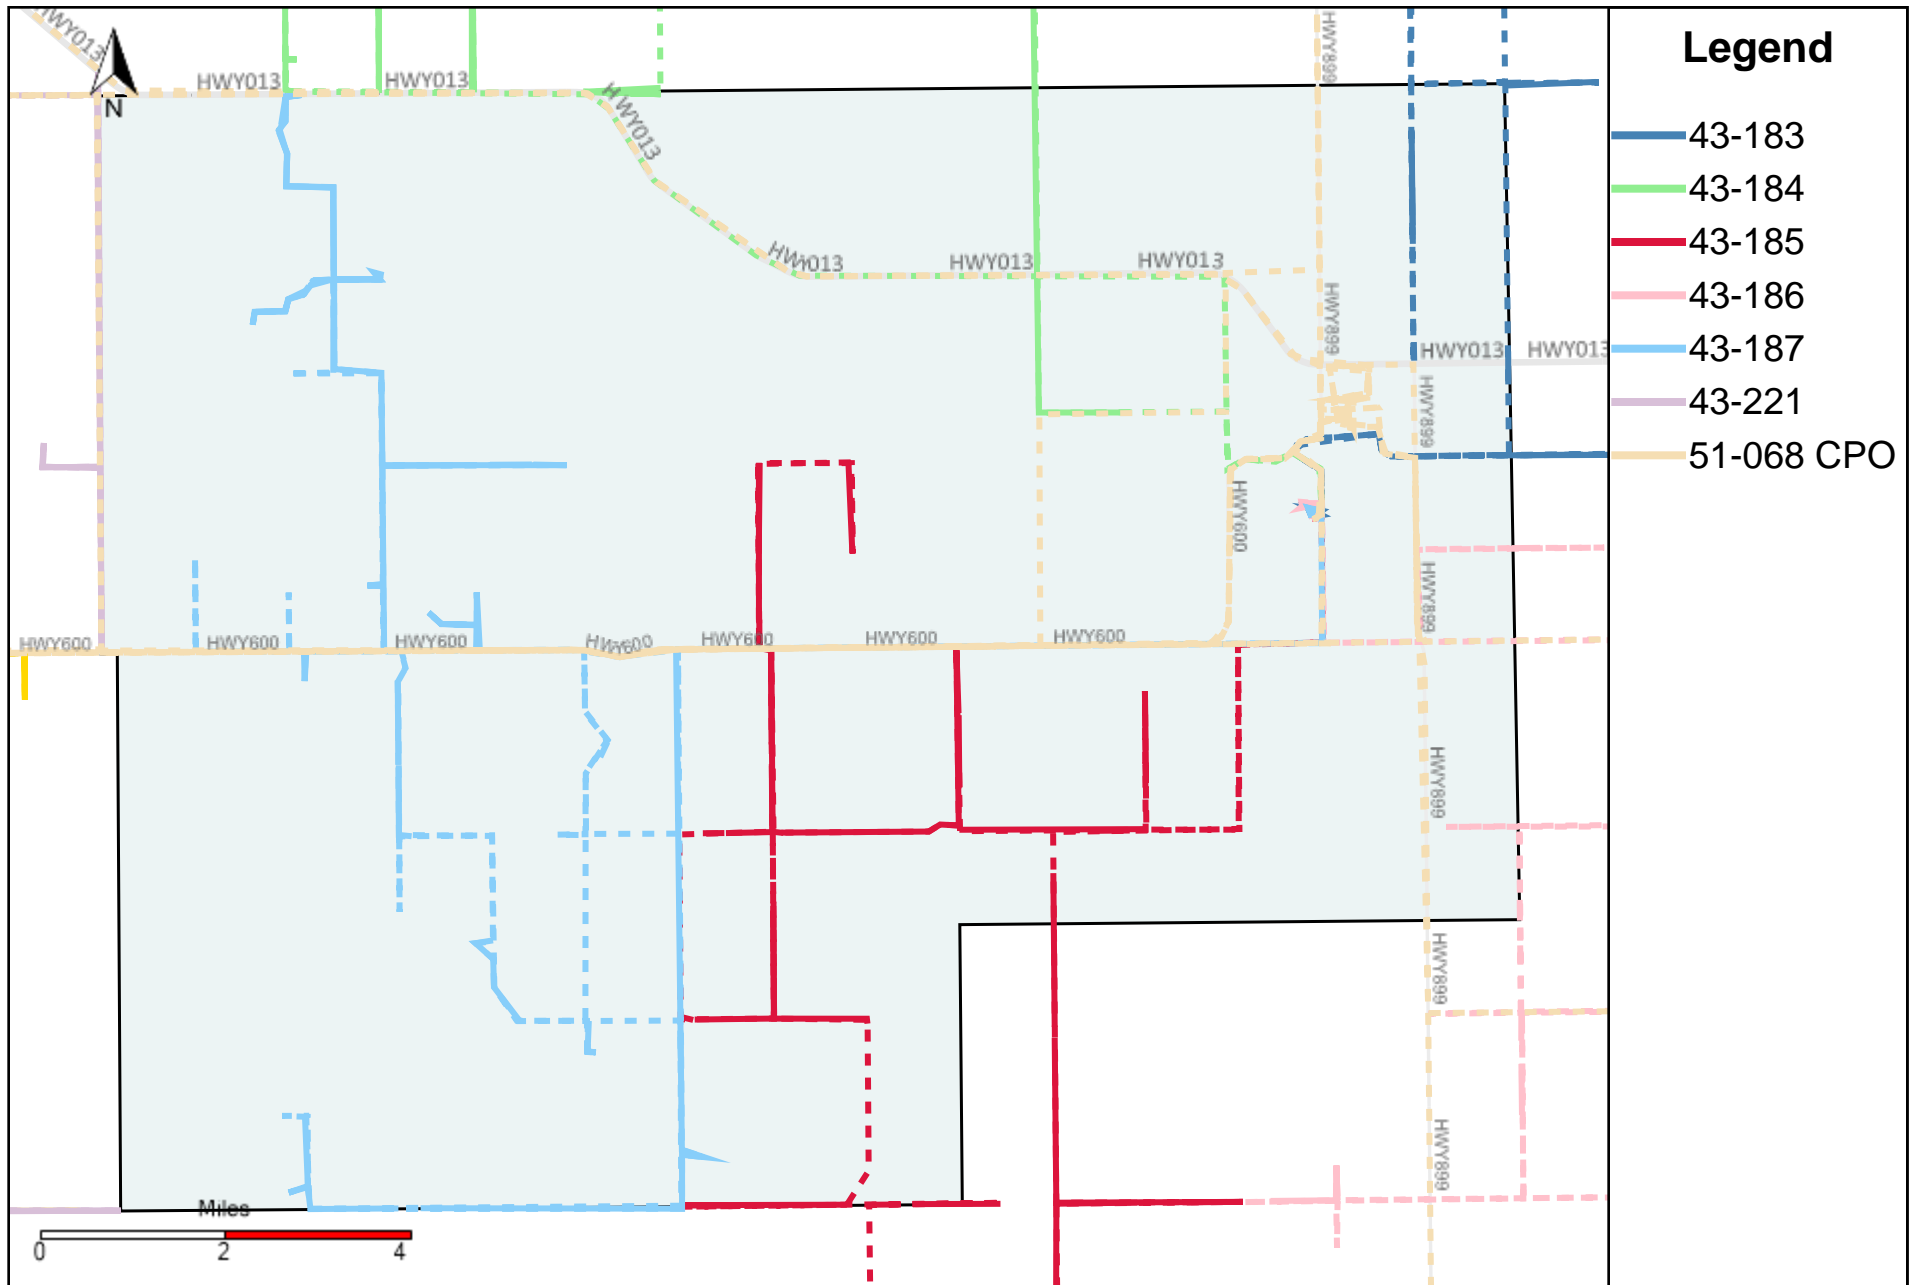

Provost Weekly Grader Report (2026-02-15 ~ 2026-02-21)

Division: 1 Grader Report(2026-02-15 ~ 2026-02-21)

Legend

- 43-185
- - - 43-186
- - - 51-068 CPO

Vehicle Name List	Total Distance(km)	Total Hours
43-185, 43-186, 51-068 CPO	1969.72	72 hrs 51 min 19 sec

Division: 2 Grader Report(2026-02-15 ~ 2026-02-21)

Vehicle Name List	Total Distance(km)	Total Hours
43-183, 43-186, 51-068 CPO	2137.04	80 hrs 40 min 14 sec

Division: 3 Grader Report(2026-02-15 ~ 2026-02-21)

Vehicle Name List	Total Distance(km)	Total Hours
43-183, 43-184, 43-185, 43-186, 43-187, 43-221, 51-068 CPO	3221.86	136 hrs 47 min 35 sec

Division: 4 Grader Report(2026-02-15 ~ 2026-02-21)

Vehicle Name List	Total Distance(km)	Total Hours
43-183, 43-184, 43-218, 43-219, 43-221, 51-068 CPO	3366.25	151 hrs 43 min 1 sec

Division: 5 Grader Report(2026-02-15 ~ 2026-02-21)

Vehicle Name List	Total Distance(km)	Total Hours
43-215, 43-216, 43-218, 43-219, 43-221, 51-068 CPO	3869.25	200 hrs 29 min 25 sec

Division: 6 Grader Report(2026-02-15 ~ 2026-02-21)