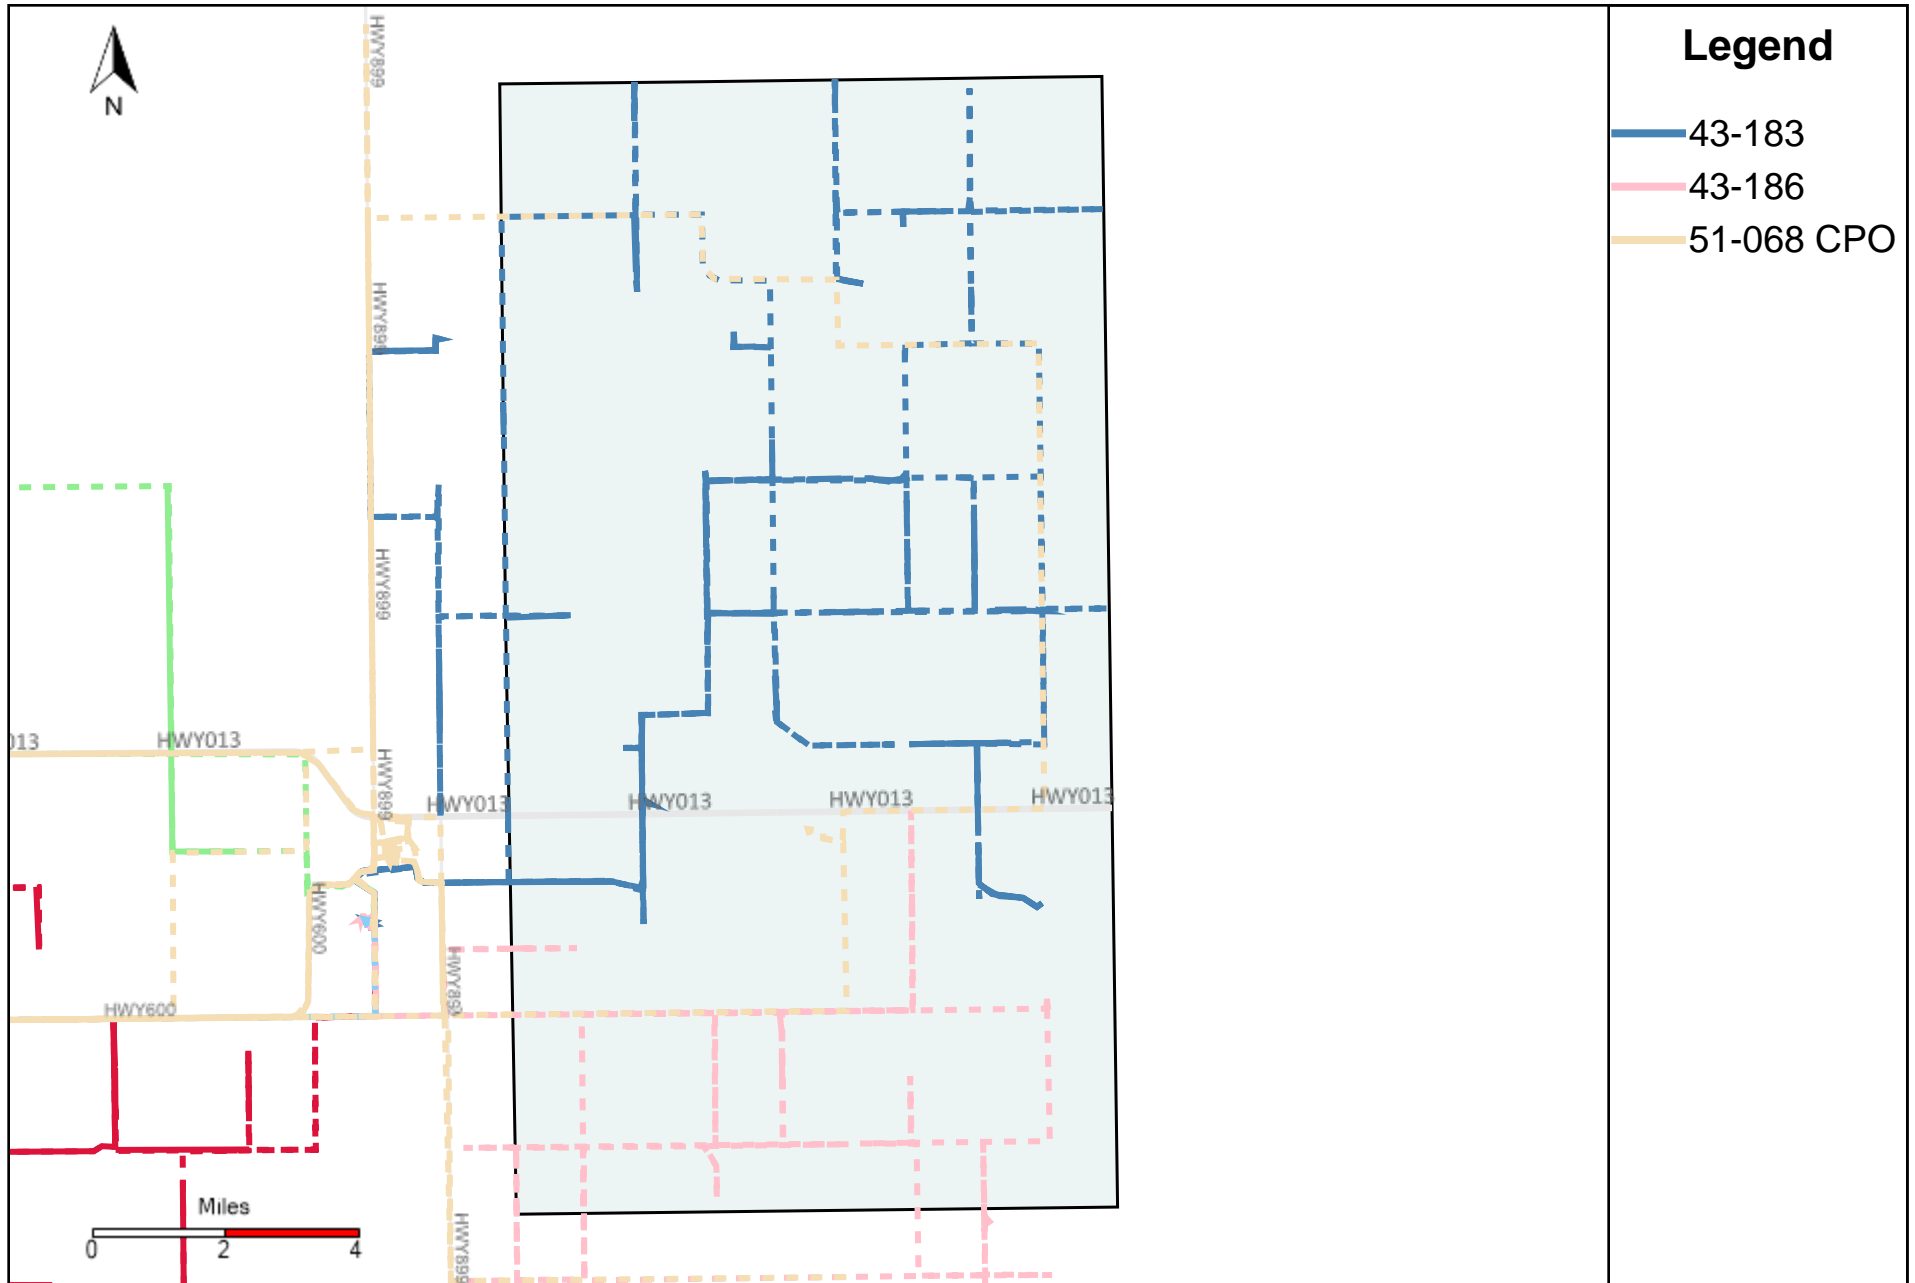

Division: 2 Grader Report(2026-02-15 ~ 2026-02-21)

Vehicle Name List	Total Distance(km)	Total Hours
43-183, 43-186, 51-068 CPO	2137.04	80 hrs 40 min 14 sec