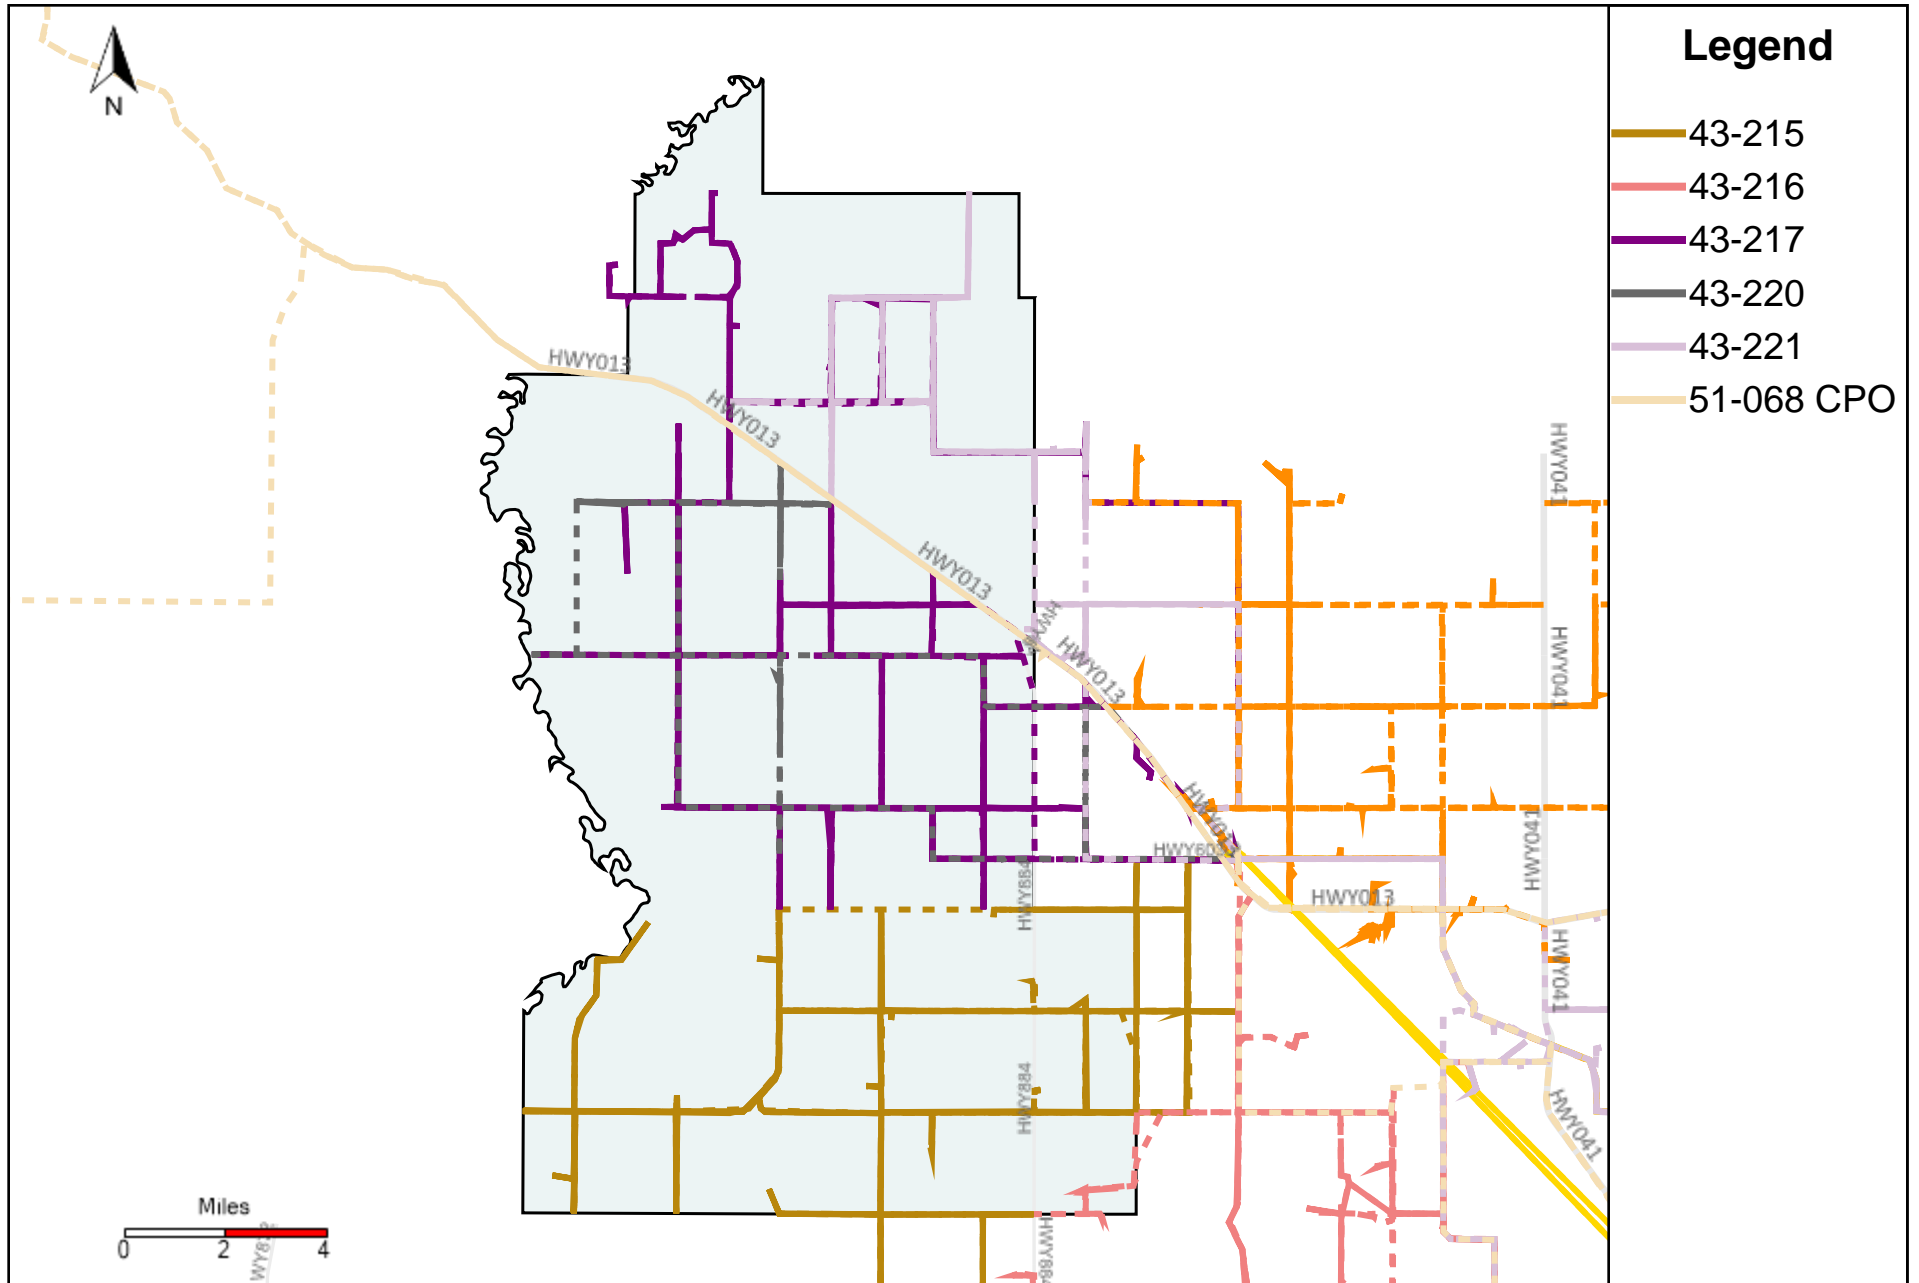

Vehicle Name List	Total Distance(km)	Total Hours
43-183, 43-184, 43-185, 43-186, 43-187, 43-221, 51-068 CPO	3221.86	136 hrs 47 min 35 sec

Division: 4 Grader Report(2026-02-15 ~ 2026-02-21)

Vehicle Name List	Total Distance(km)	Total Hours
43-183, 43-184, 43-218, 43-219, 43-221, 51-068 CPO	3366.25	151 hrs 43 min 1 sec

Division: 5 Grader Report(2026-02-15 ~ 2026-02-21)

Vehicle Name List	Total Distance(km)	Total Hours
43-215, 43-216, 43-218, 43-219, 43-221, 51-068 CPO	3869.25	200 hrs 29 min 25 sec

Division: 6 Grader Report(2026-02-15 ~ 2026-02-21)

Vehicle Name List	Total Distance(km)	Total Hours
43-215, 43-216, 43-217, 43-218, 43-219, 43-220, 43-221, 51-068 CPO	4473.42	237 hrs 42 min 41 sec

Division: 7 Grader Report(2026-02-15 ~ 2026-02-21)

Vehicle Name List	Total Distance(km)	Total Hours
43-215, 43-216, 43-217, 43-220, 43-221, 51-068 CPO	3805.4	199 hrs 26 min 23 sec