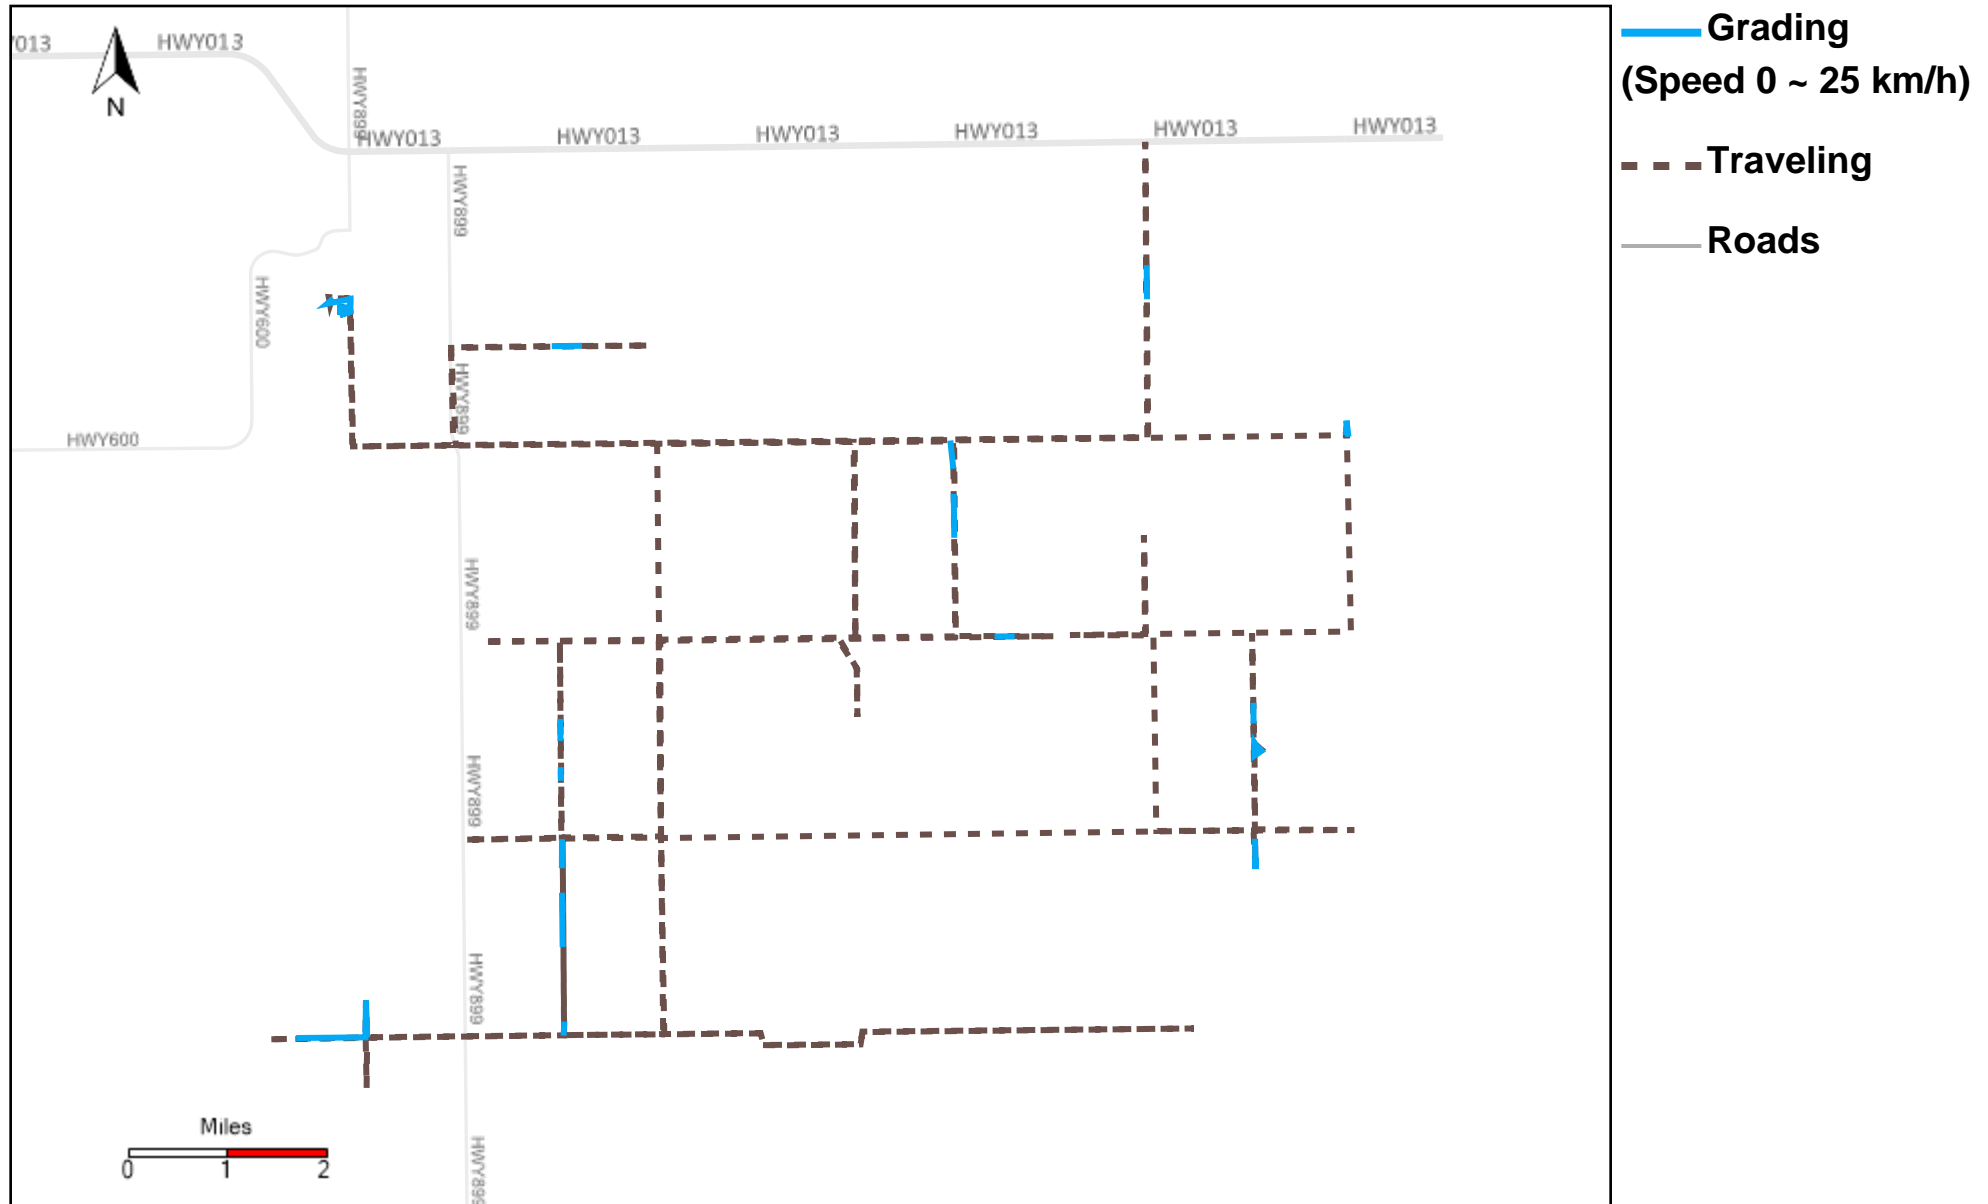

43-186_2026-02-15 ~ 2026-02-21 Tracking

Total Distance(km)	Total Hours	Work Distance(km)	Work Hours
213.92	7 hrs 34 min 29 sec	16.47	2 hrs 11 min 34 sec