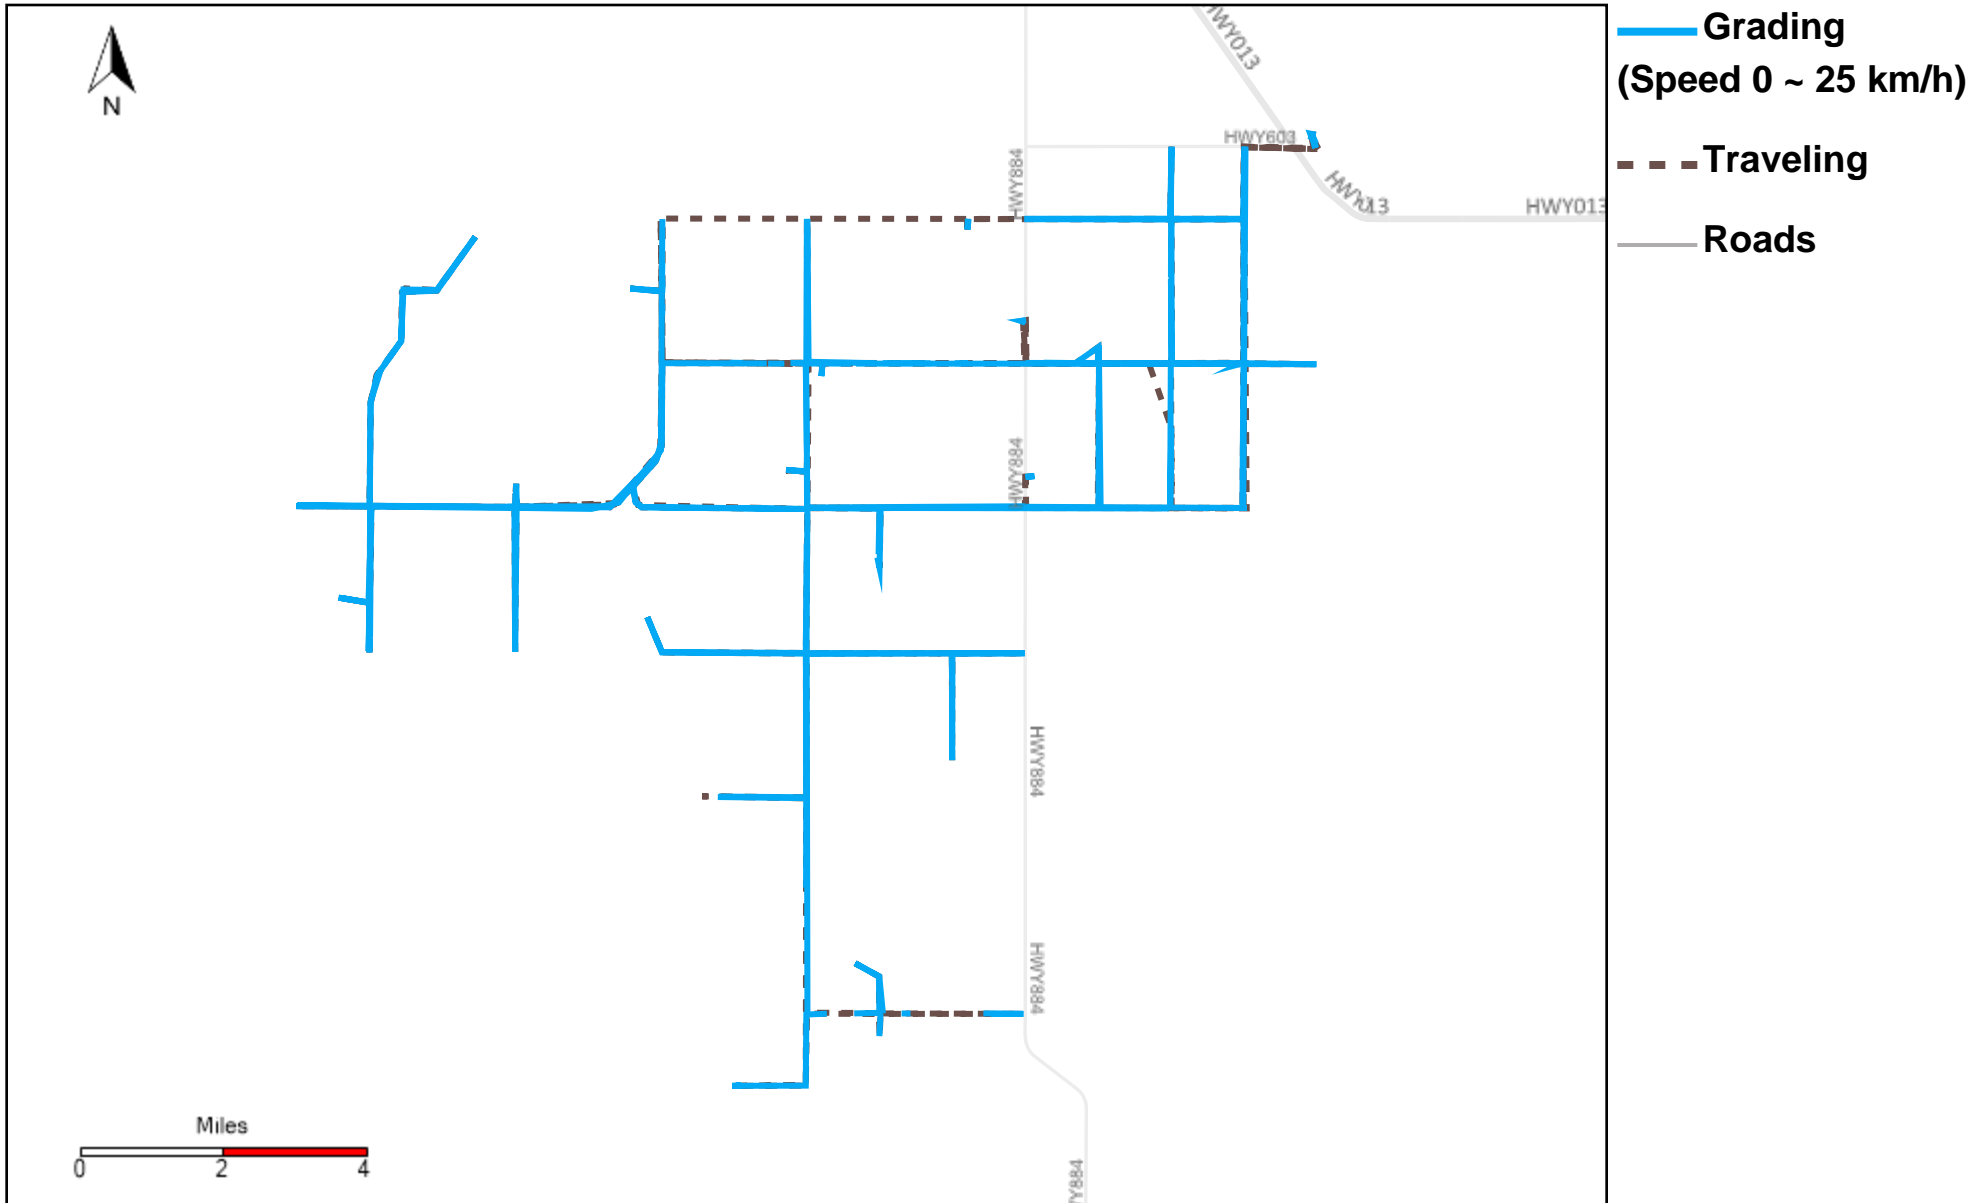

43-184_2026-02-15 ~ 2026-02-21 Tracking

Total Distance(km)	Total Hours	Work Distance(km)	Work Hours
150.2	8 hrs 11 min 55 sec	105.28	6 hrs 49 min 56 sec

43-185_2026-02-15 ~ 2026-02-21 Tracking

Total Distance(km)	Total Hours	Work Distance(km)	Work Hours
142.61	8 hrs 0 min 4 sec	80.2	5 hrs 14 min 4 sec

43-186_2026-02-15 ~ 2026-02-21 Tracking

Total Distance(km)	Total Hours	Work Distance(km)	Work Hours
213.92	7 hrs 34 min 29 sec	16.47	2 hrs 11 min 34 sec

43-215_2026-02-15 ~ 2026-02-21 Tracking

Total Distance(km)	Total Hours	Work Distance(km)	Work Hours
435.88	38 hrs 10 min 25 sec	295.67	26 hrs 49 min 42 sec