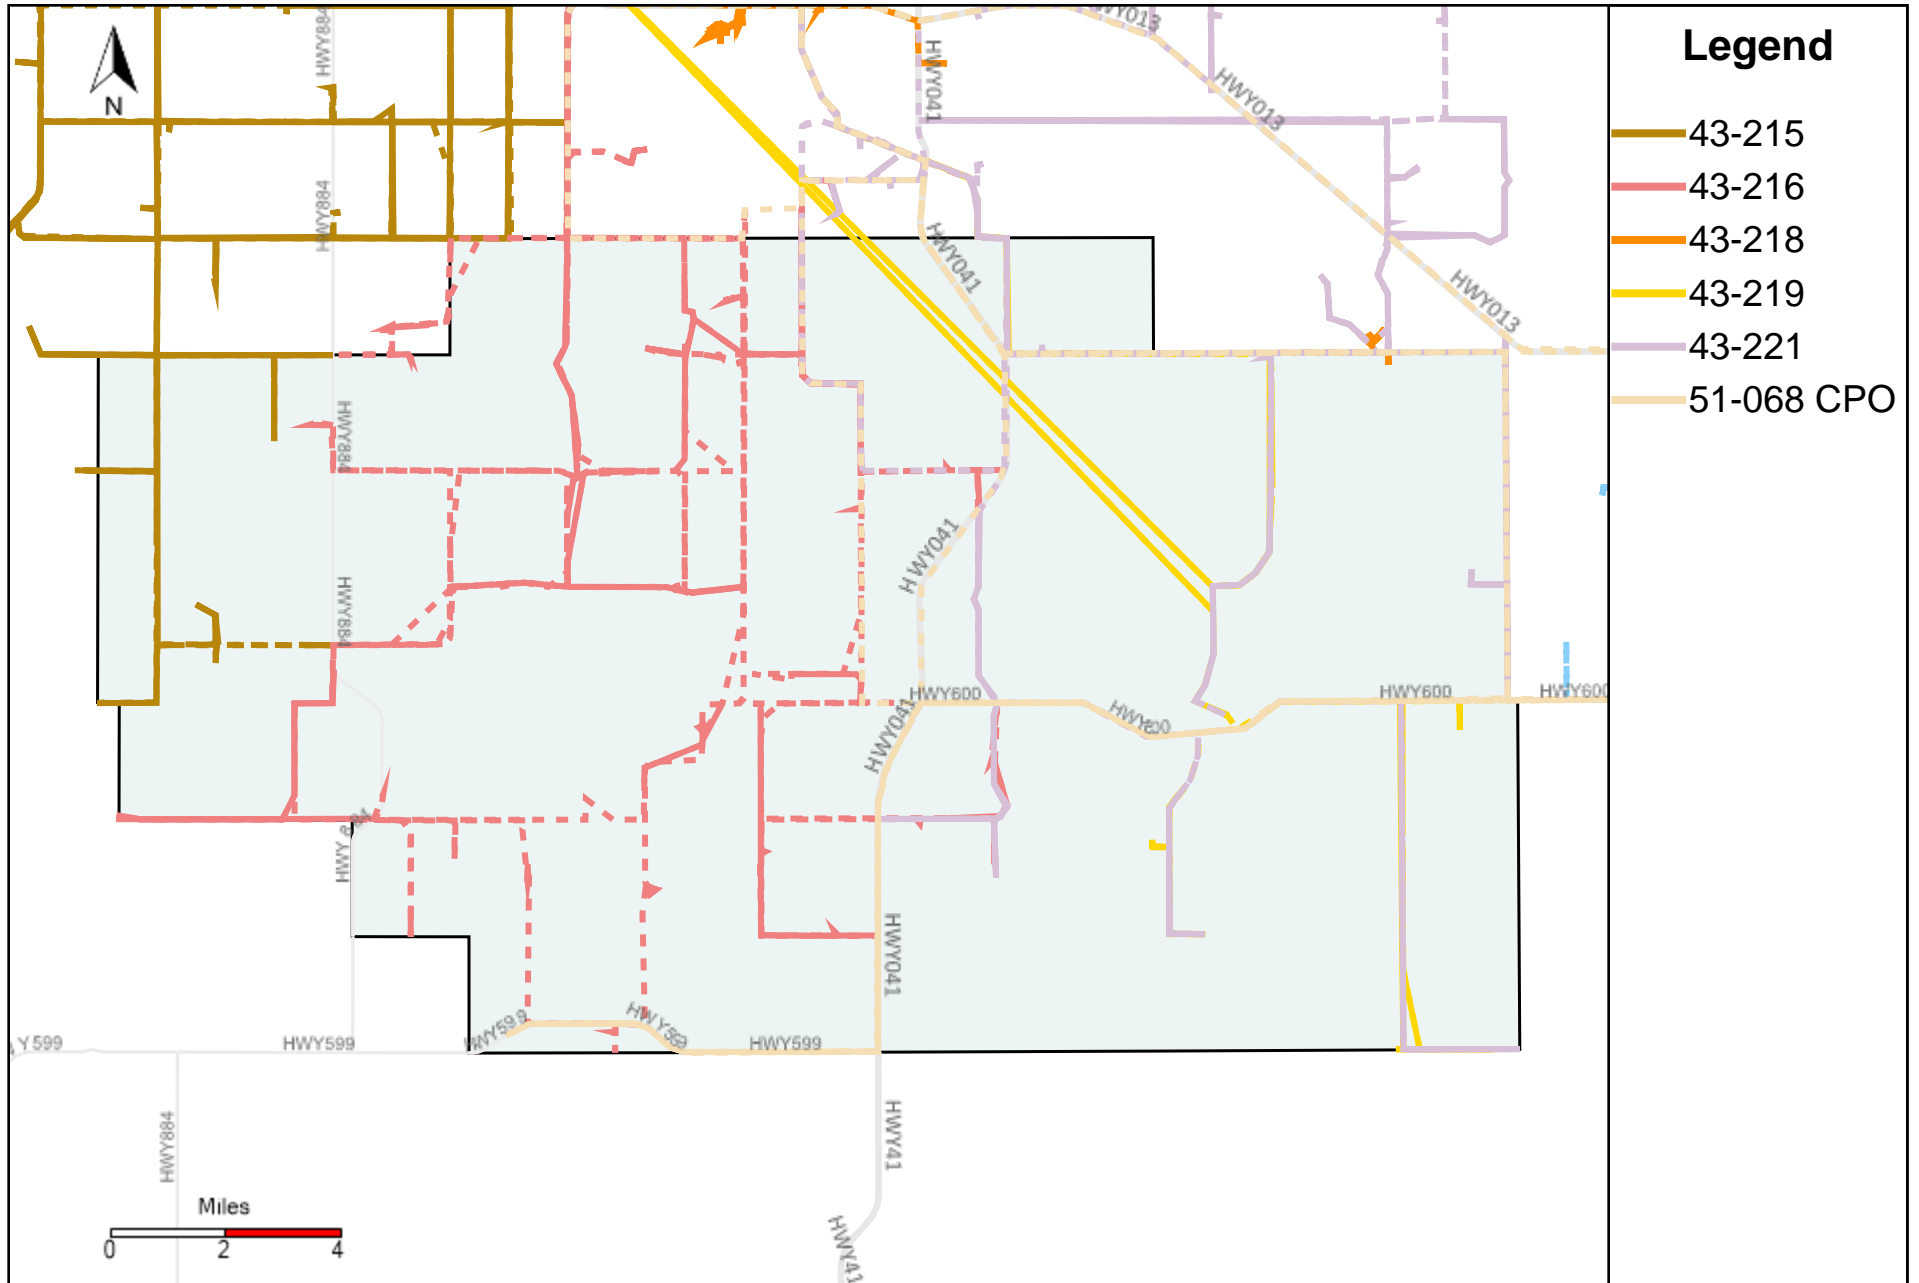

Division: 5 Grader Report(2026-02-15 ~ 2026-02-21)

Vehicle Name List	Total Distance(km)	Total Hours
43-215, 43-216, 43-218, 43-219, 43-221, 51-068 CPO	3869.25	200 hrs 29 min 25 sec