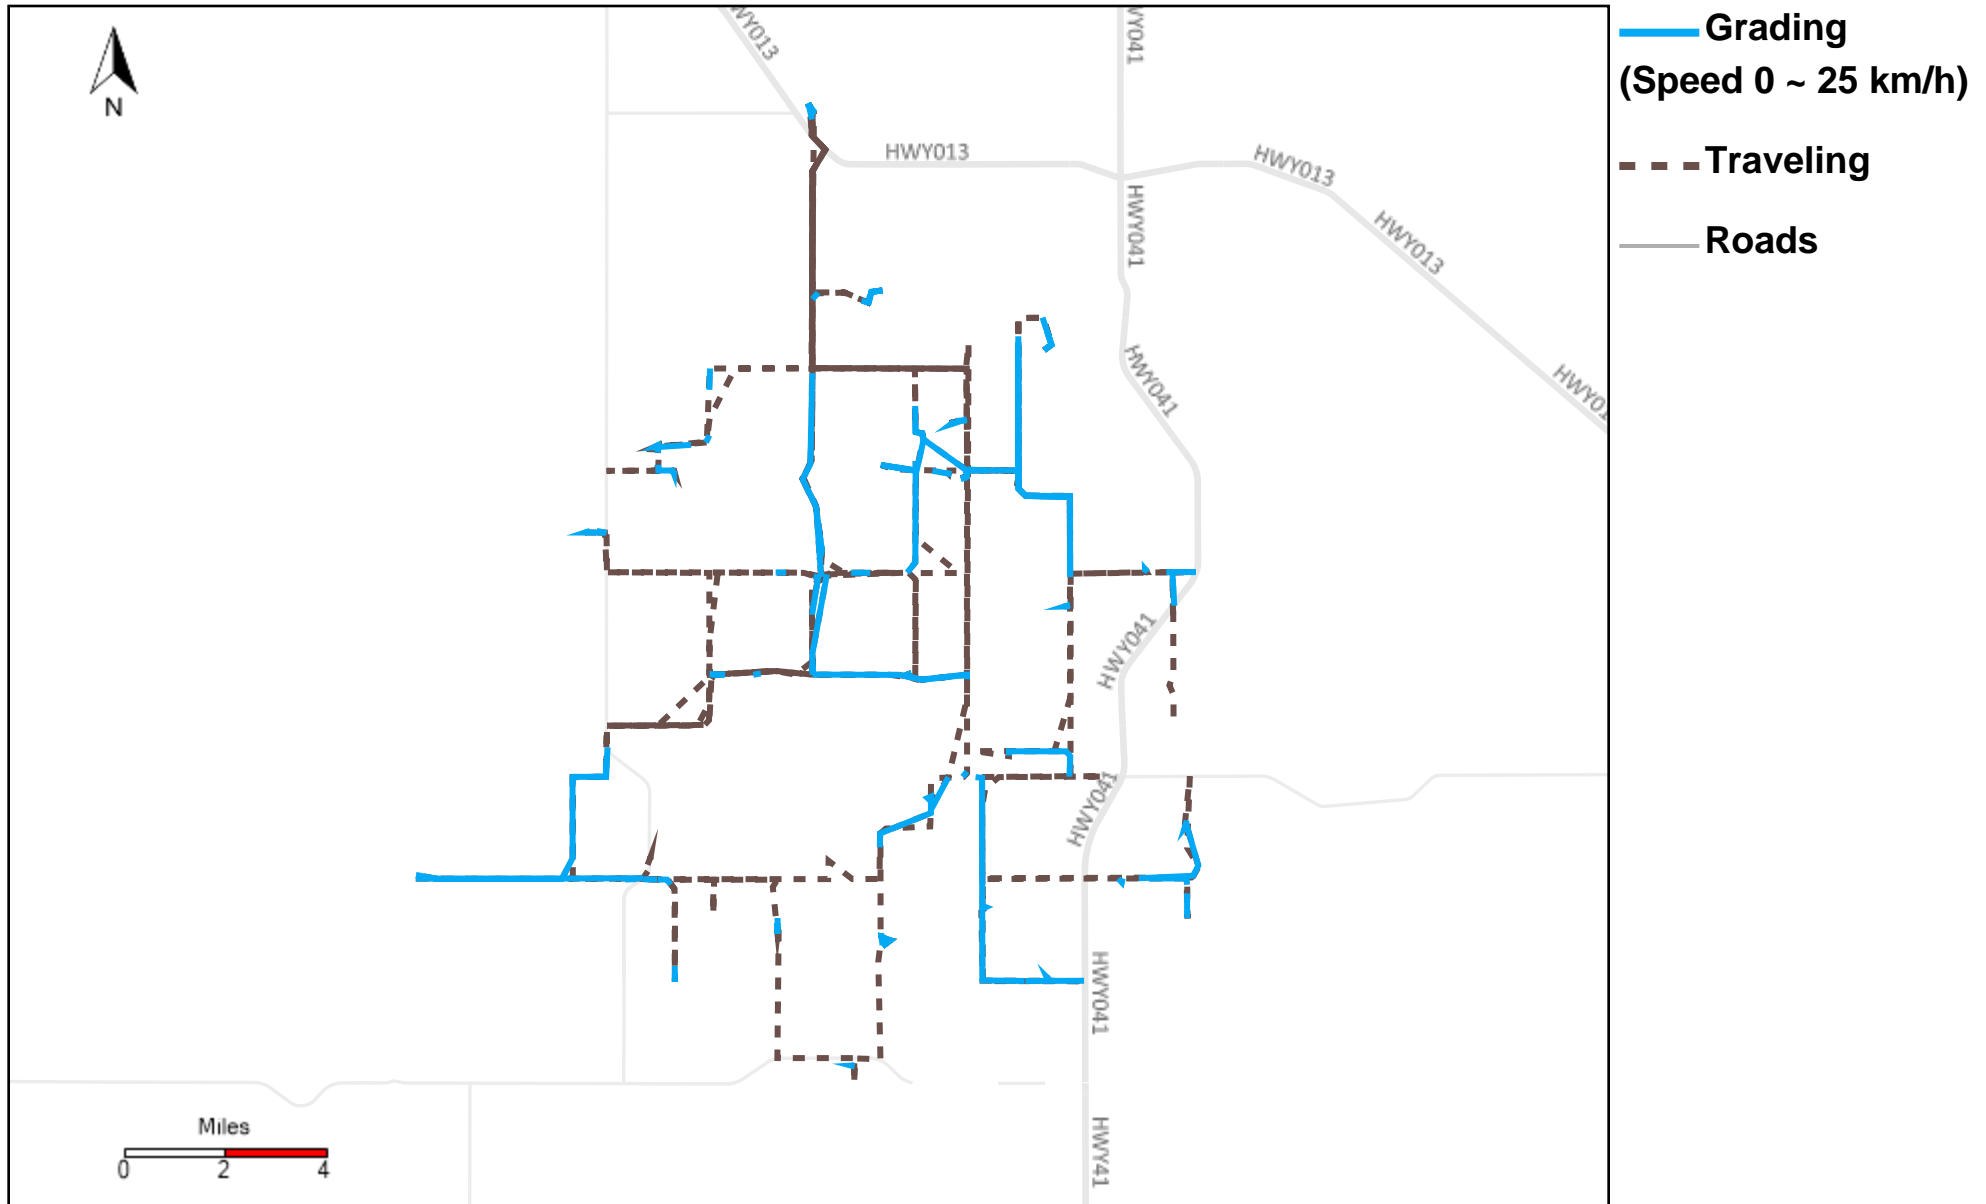

43-216_2026-02-15 ~ 2026-02-21 Tracking

Total Distance(km)	Total Hours	Work Distance(km)	Work Hours
527.26	34 hrs 36 min 53 sec	158.64	20 hrs 2 min 47 sec