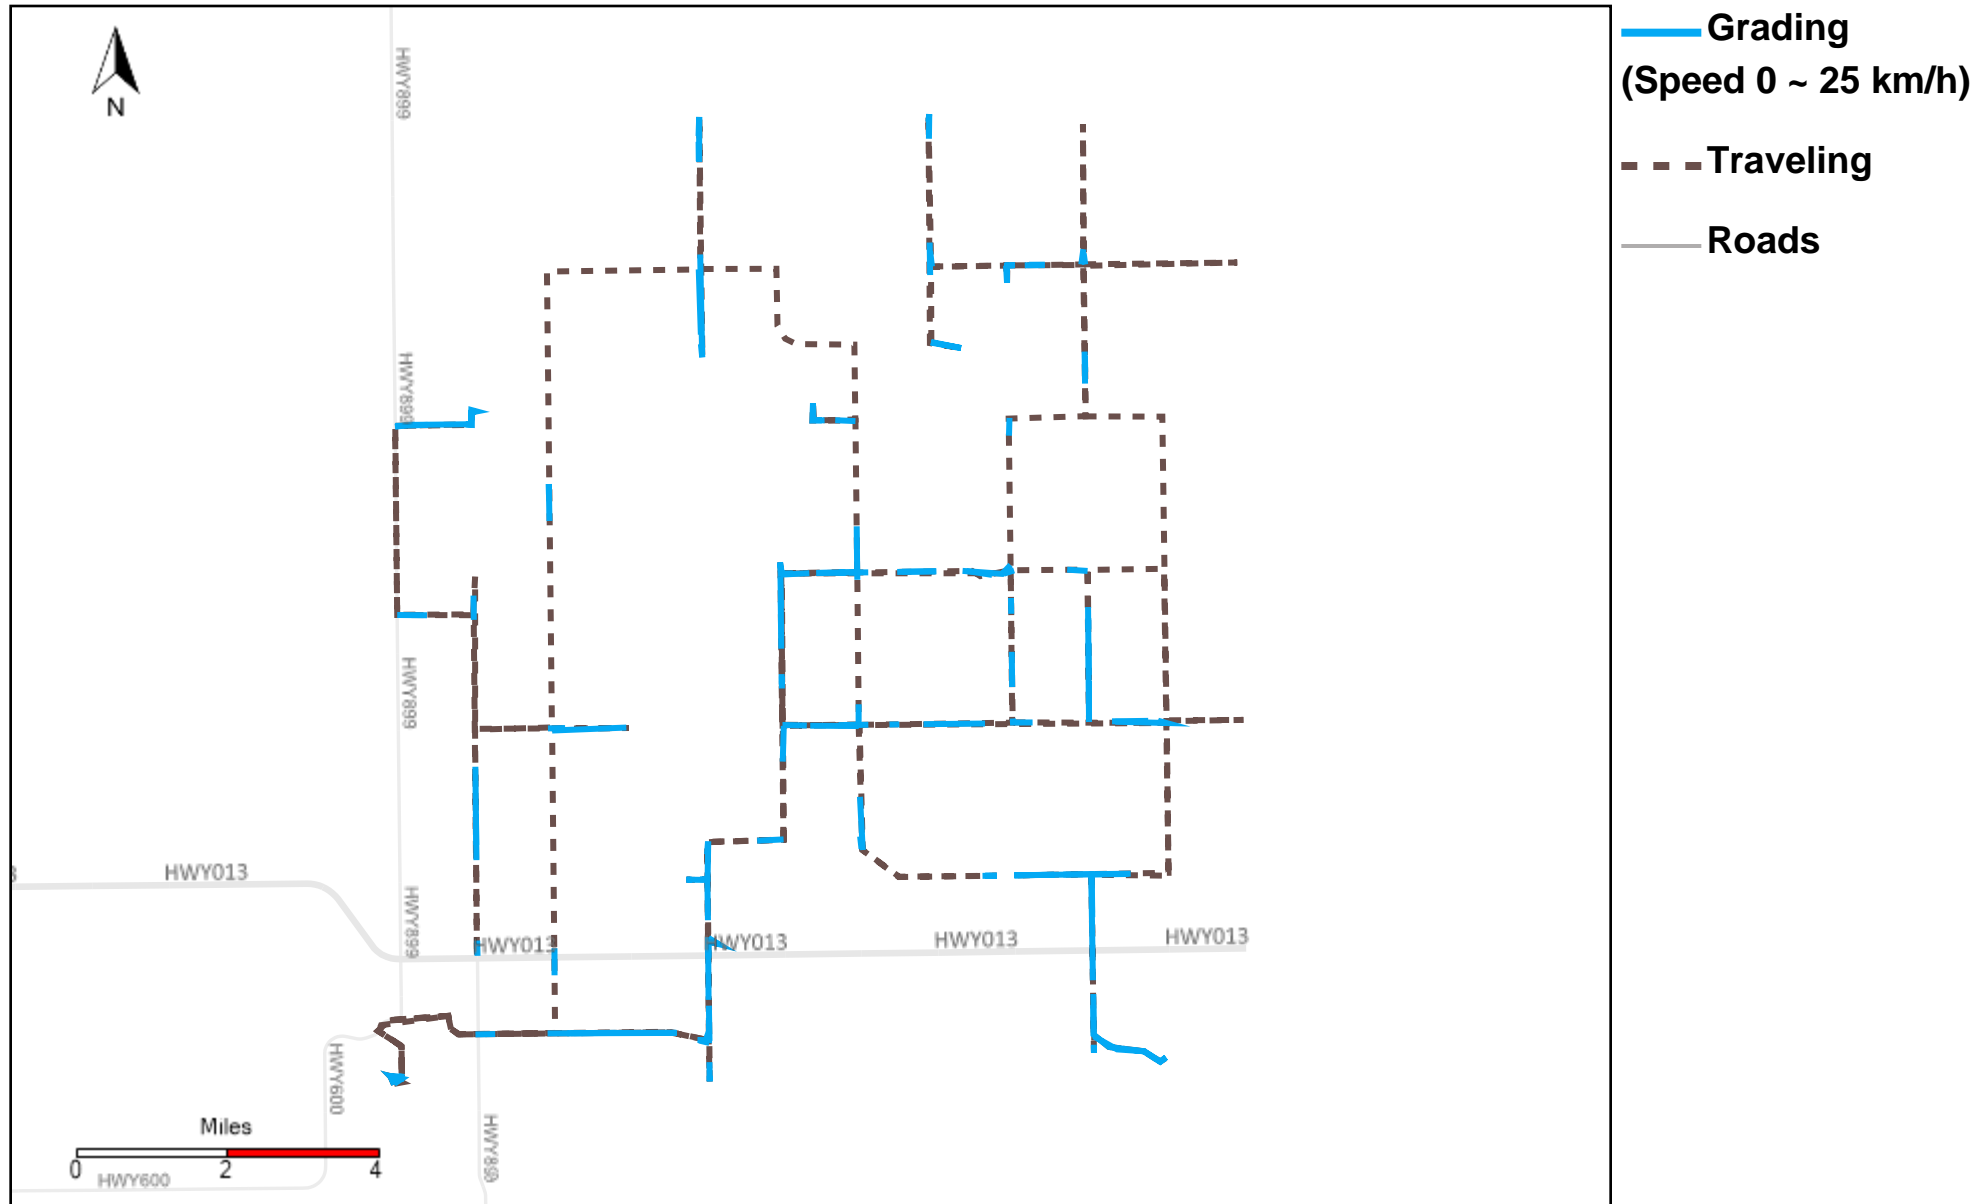

43-183_2026-02-15 ~ 2026-02-21 Tracking

Total Distance(km)	Total Hours	Work Distance(km)	Work Hours
309.94	15 hrs 48 min 59 sec	103.64	8 hrs 22 min 26 sec