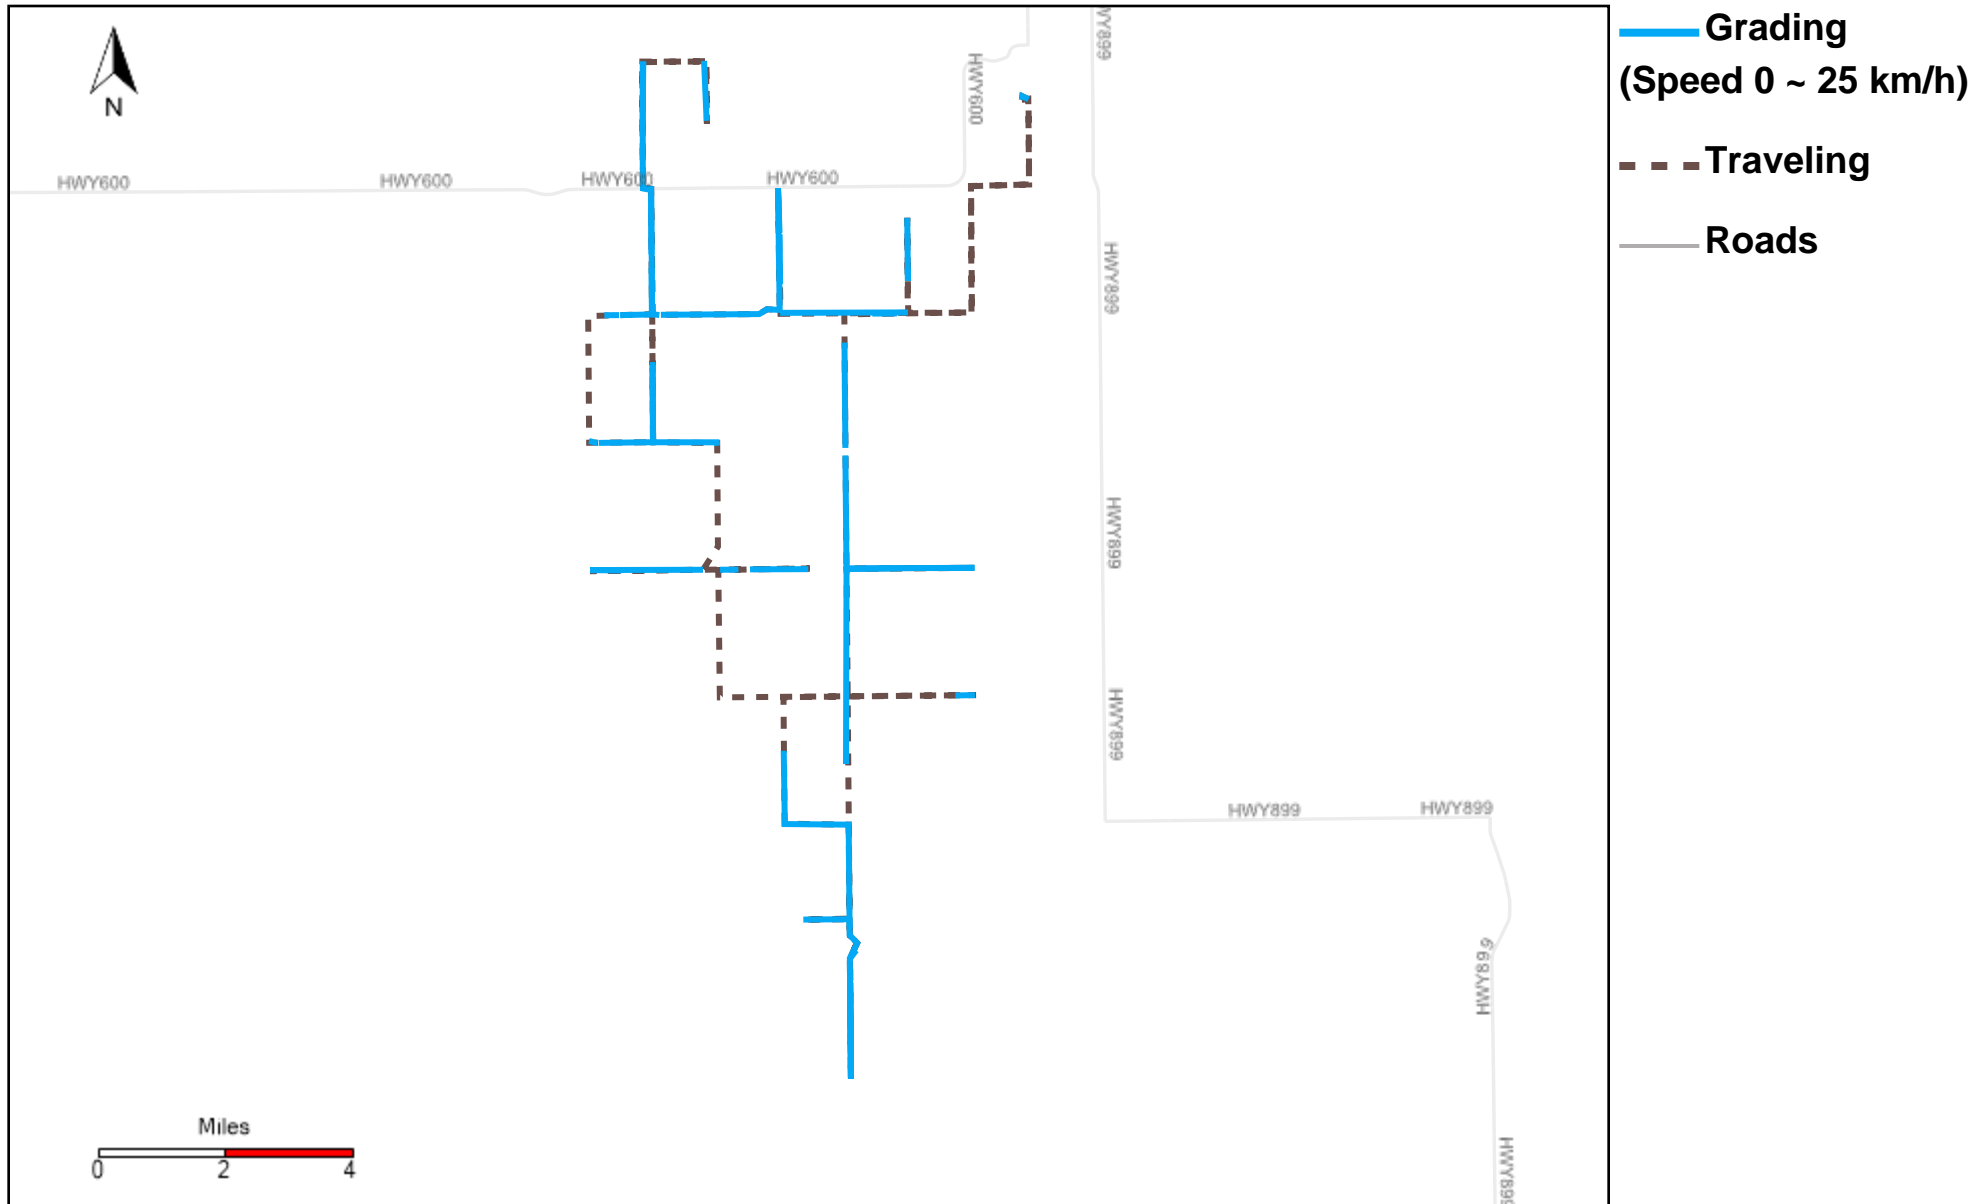

43-184_2026-02-15 ~ 2026-02-21 Tracking

Total Distance(km)	Total Hours	Work Distance(km)	Work Hours
150.2	8 hrs 11 min 55 sec	105.28	6 hrs 49 min 56 sec

43-185_2026-02-15 ~ 2026-02-21 Tracking

Total Distance(km)	Total Hours	Work Distance(km)	Work Hours
142.61	8 hrs 0 min 4 sec	80.2	5 hrs 14 min 4 sec