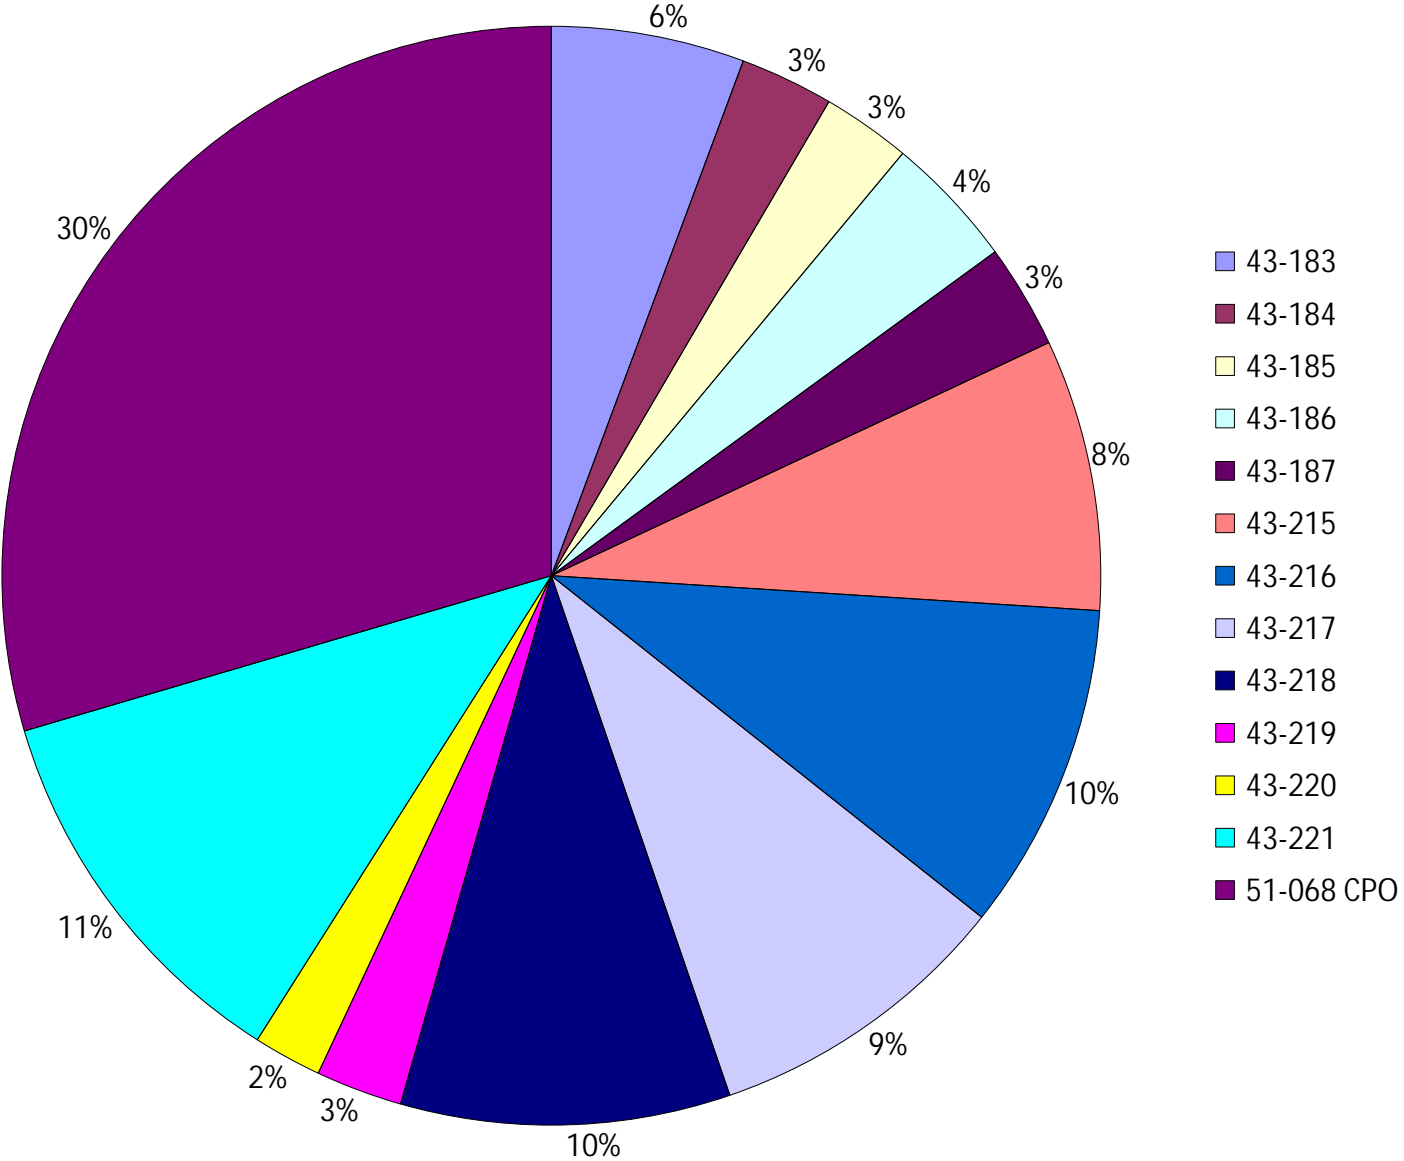

Provost Weekly Grader Report

From 2/15/2026 To 2/21/2026

2/21/2026

Vehicle	Total Distance(km)	Total Hours	Work Distance(km)	Work Hours
43-183	309.94	15 hrs 48 min 59 sec	103.64	8 hrs 22 min 26 sec
43-184	150.2	8 hrs 11 min 55 sec	105.28	6 hrs 49 min 56 sec
43-185	142.61	8 hrs 0 min 4 sec	80.2	5 hrs 14 min 4 sec
43-186	213.92	7 hrs 34 min 29 sec	16.47	2 hrs 11 min 34 sec
43-187	167.1	7 hrs 46 min 19 sec	64.81	4 hrs 40 min 38 sec
43-215	435.88	38 hrs 10 min 25 sec	295.67	26 hrs 49 min 42 sec
43-216	527.26	34 hrs 36 min 53 sec	158.64	20 hrs 2 min 47 sec
43-217	494.26	30 hrs 54 min 49 sec	349.62	26 hrs 3 min 30 sec
43-218	528.99	30 hrs 17 min 40 sec	143.73	16 hrs 36 min 39 sec
43-219	139.03	7 hrs 58 min 38 sec	152.36	5 hrs 26 min 58 sec
43-220	109.9	6 hrs 18 min 27 sec	32.15	3 hrs 22 min 3 sec
43-221	624.91	32 hrs 9 min 3 sec	277.44	20 hrs 18 min 6 sec
51-068 CPO	1613.18	57 hrs 16 min 46 sec	2.1	0 hrs 45 min 34 sec
Total:	5457.19	285 hrs 4 min 27 sec	1782.12	146 hrs 43 min 58 sec

Vehicle Distance Vs Total Distance (%) From 2/15/2026 To 2/21/2026

Provost Weekly Grader Report