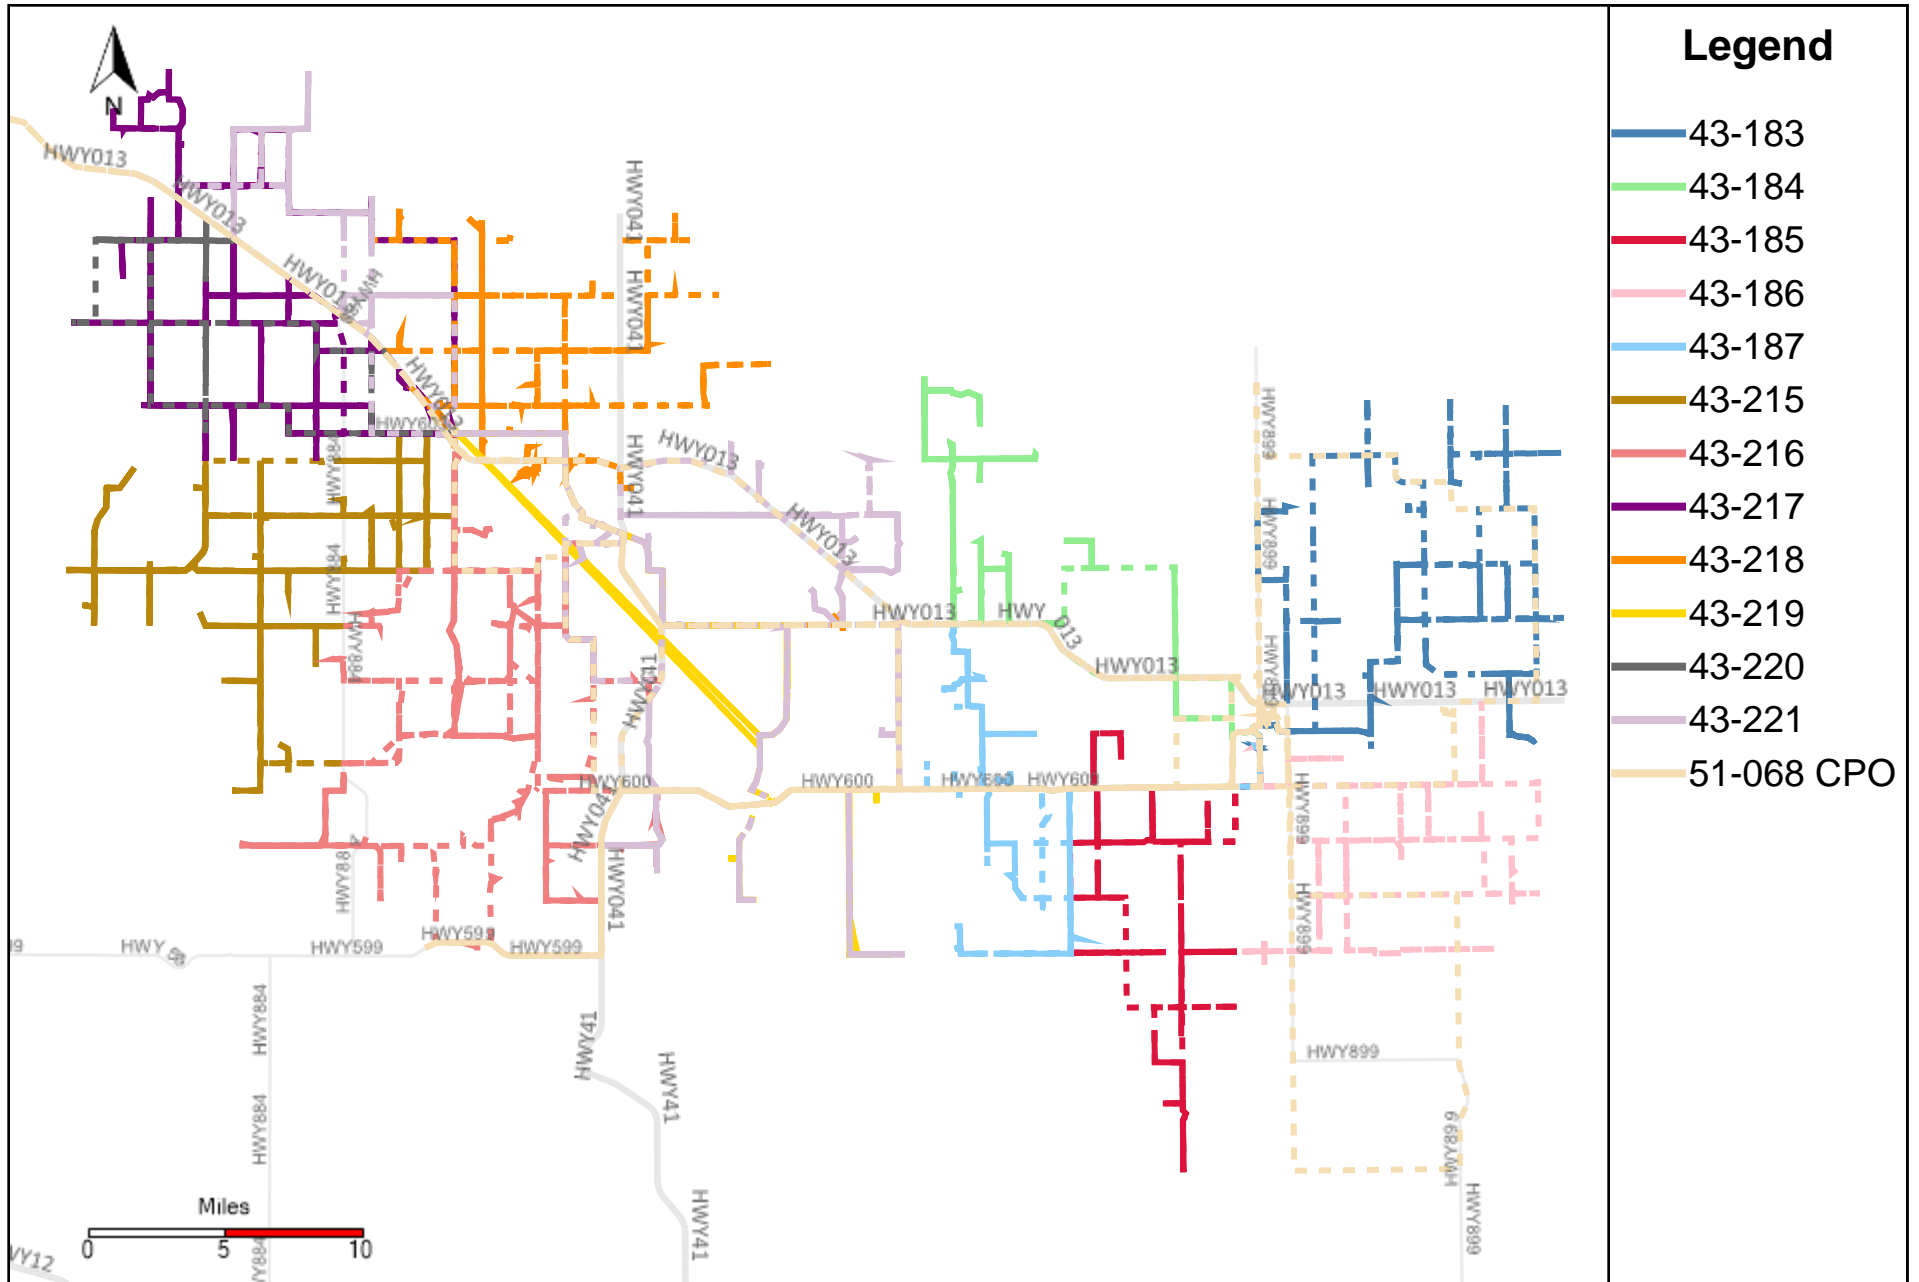

Provost Weekly Grader Report (2026-02-15 ~ 2026-02-21)

Division: 1 Grader Report(2026-02-15 ~ 2026-02-21)

Legend

- 43-185
- - - 43-186
- - - 51-068 CPO

Vehicle Name List	Total Distance(km)	Total Hours
43-185, 43-186, 51-068 CPO	1969.72	72 hrs 51 min 19 sec

Division: 2 Grader Report(2026-02-15 ~ 2026-02-21)

Vehicle Name List	Total Distance(km)	Total Hours
43-183, 43-186, 51-068 CPO	2137.04	80 hrs 40 min 14 sec

Division: 3 Grader Report(2026-02-15 ~ 2026-02-21)

Vehicle Name List	Total Distance(km)	Total Hours
43-183, 43-184, 43-185, 43-186, 43-187, 43-221, 51-068 CPO	3221.86	136 hrs 47 min 35 sec

Division: 4 Grader Report(2026-02-15 ~ 2026-02-21)

Vehicle Name List	Total Distance(km)	Total Hours
43-183, 43-184, 43-218, 43-219, 43-221, 51-068 CPO	3366.25	151 hrs 43 min 1 sec

Vehicle Name List	Total Distance(km)	Total Hours
43-215, 43-216, 43-217, 43-218, 43-219, 43-220, 43-221, 51-068 CPO	4473.42	237 hrs 42 min 41 sec

Division: 7 Grader Report(2026-02-15 ~ 2026-02-21)

Vehicle Name List	Total Distance(km)	Total Hours
43-215, 43-216, 43-217, 43-220, 43-221, 51-068 CPO	3805.4	199 hrs 26 min 23 sec