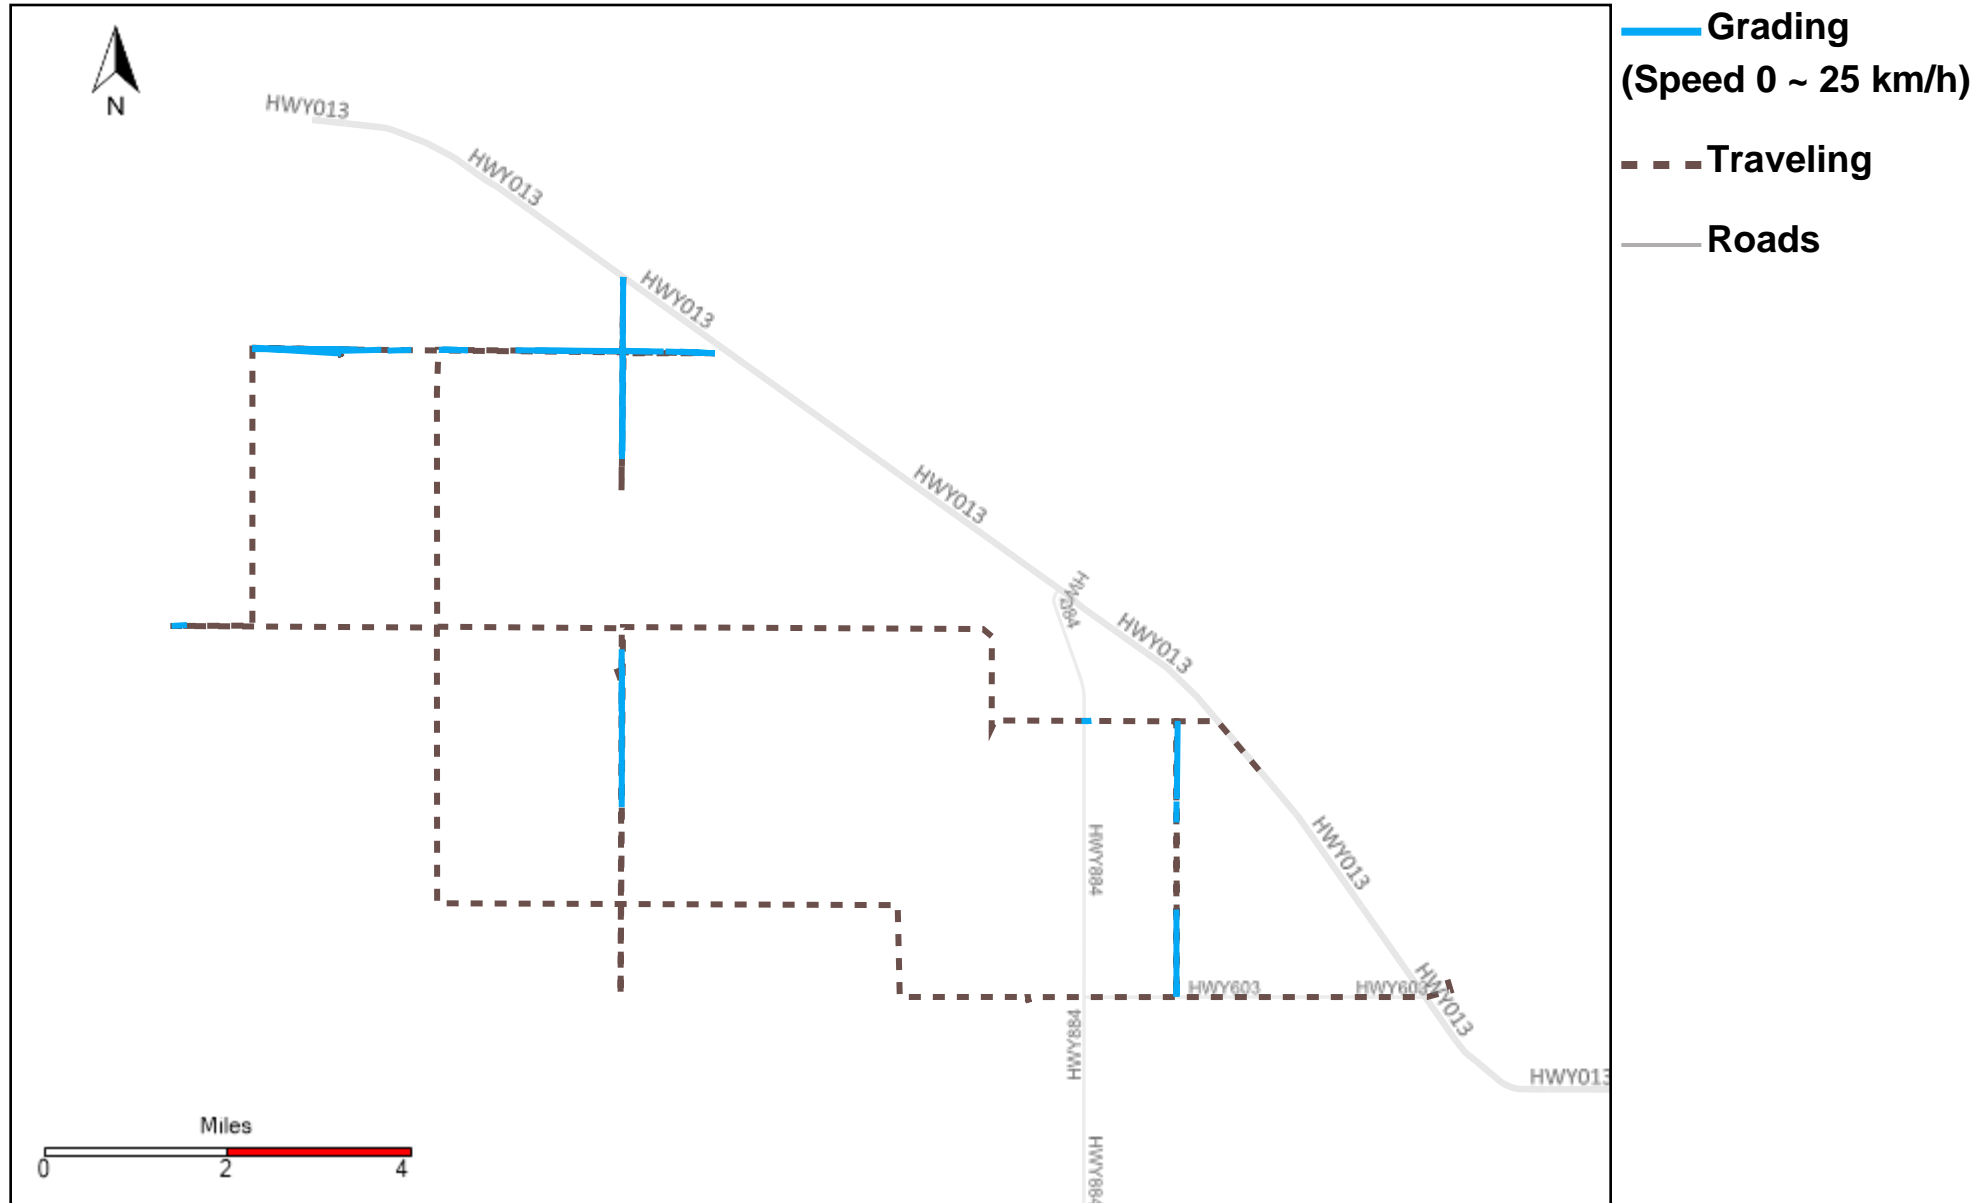

43-216_2026-02-15 ~ 2026-02-21 Tracking

Total Distance(km)	Total Hours	Work Distance(km)	Work Hours
527.26	34 hrs 36 min 53 sec	158.64	20 hrs 2 min 47 sec

43-217_2026-02-15 ~ 2026-02-21 Tracking

Total Distance(km)	Total Hours	Work Distance(km)	Work Hours
494.26	30 hrs 54 min 49 sec	349.62	26 hrs 3 min 30 sec

43-218_2026-02-15 ~ 2026-02-21 Tracking

Total Distance(km)	Total Hours	Work Distance(km)	Work Hours
528.99	30 hrs 17 min 40 sec	143.73	16 hrs 36 min 39 sec

43-220_2026-02-15 ~ 2026-02-21 Tracking

Total Distance(km)	Total Hours	Work Distance(km)	Work Hours
109.9	6 hrs 18 min 27 sec	32.15	3 hrs 22 min 3 sec