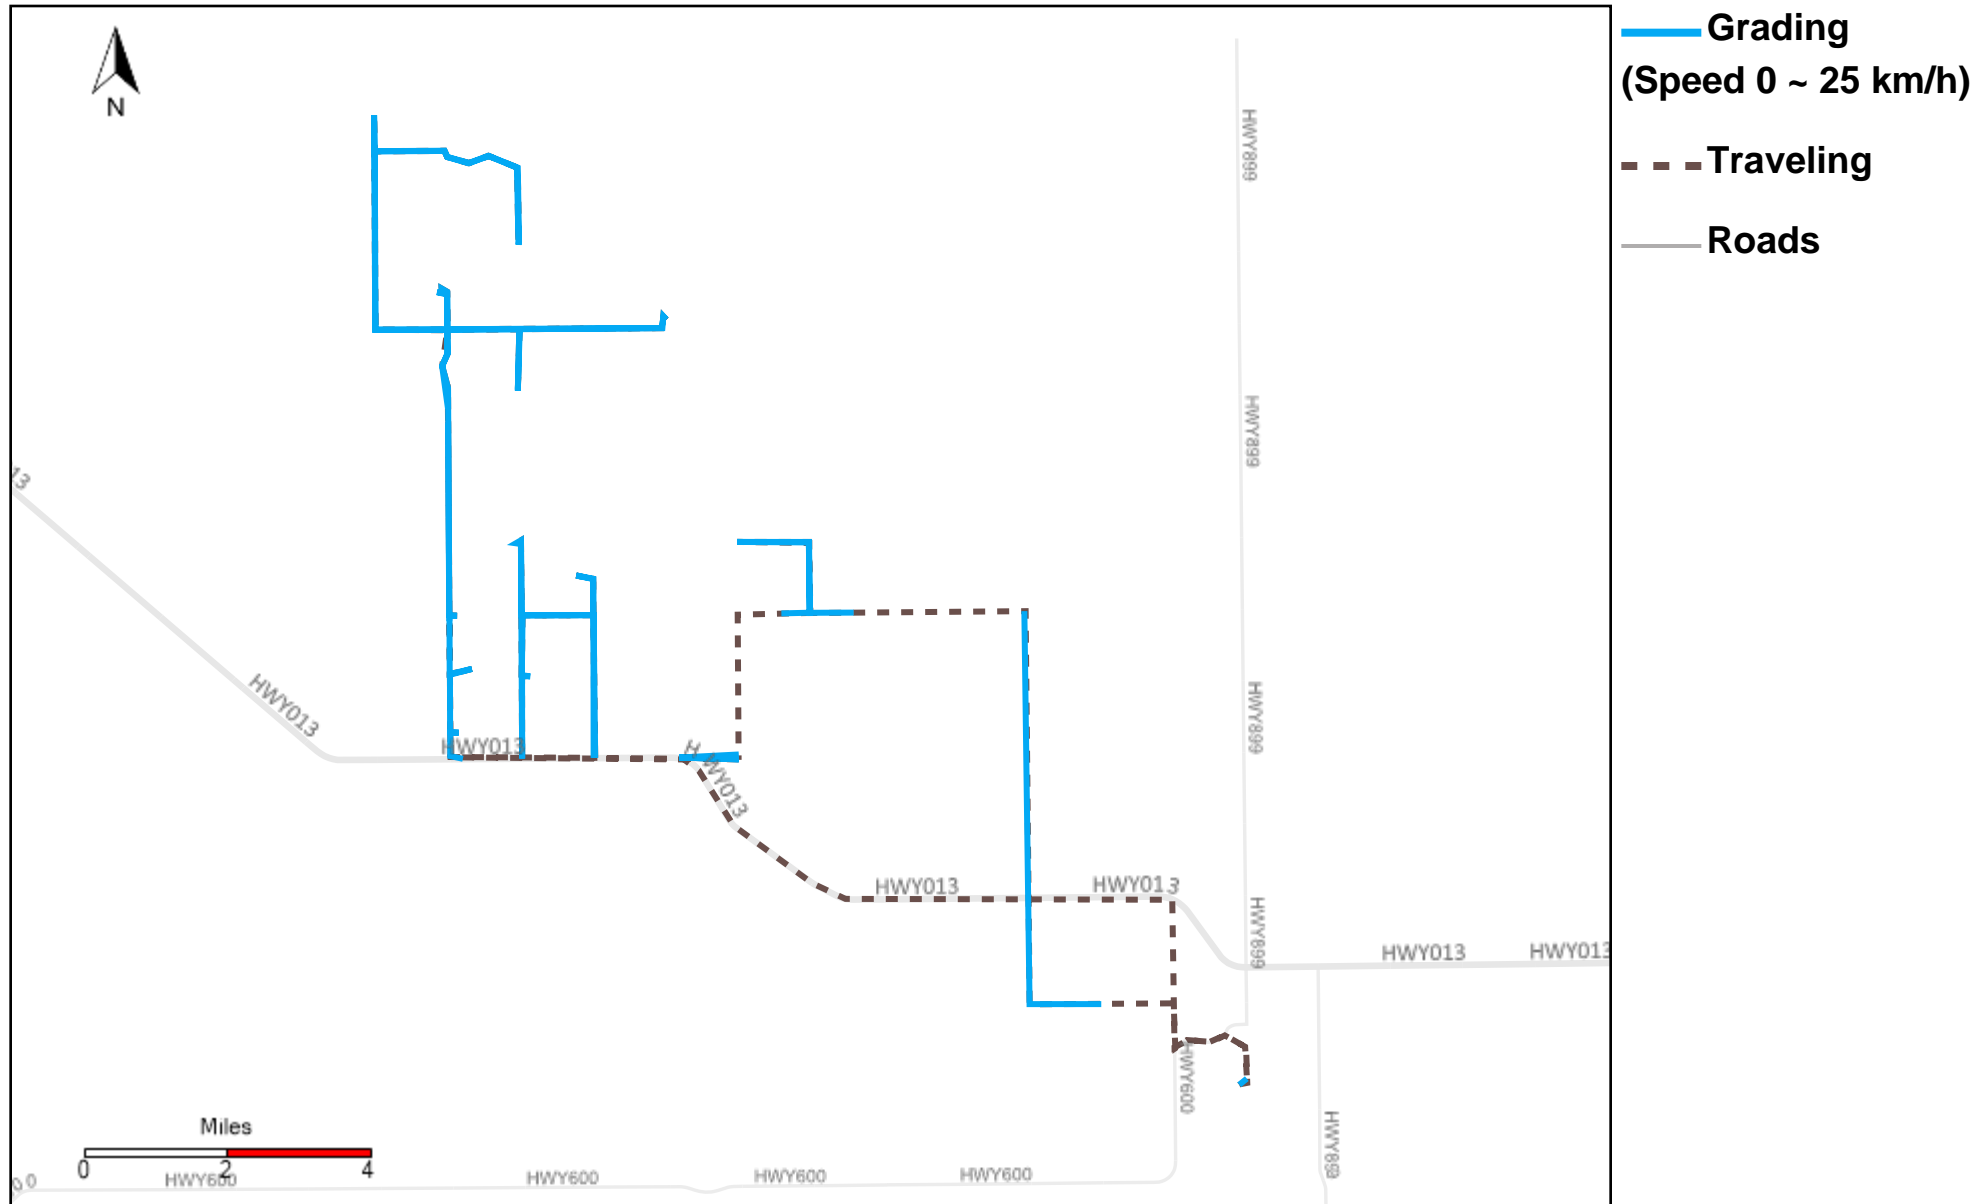

43-184_2026-02-15 ~ 2026-02-21 Tracking

Total Distance(km)	Total Hours	Work Distance(km)	Work Hours
150.2	8 hrs 11 min 55 sec	105.28	6 hrs 49 min 56 sec

43-185_2026-02-15 ~ 2026-02-21 Tracking

Total Distance(km)	Total Hours	Work Distance(km)	Work Hours
142.61	8 hrs 0 min 4 sec	80.2	5 hrs 14 min 4 sec