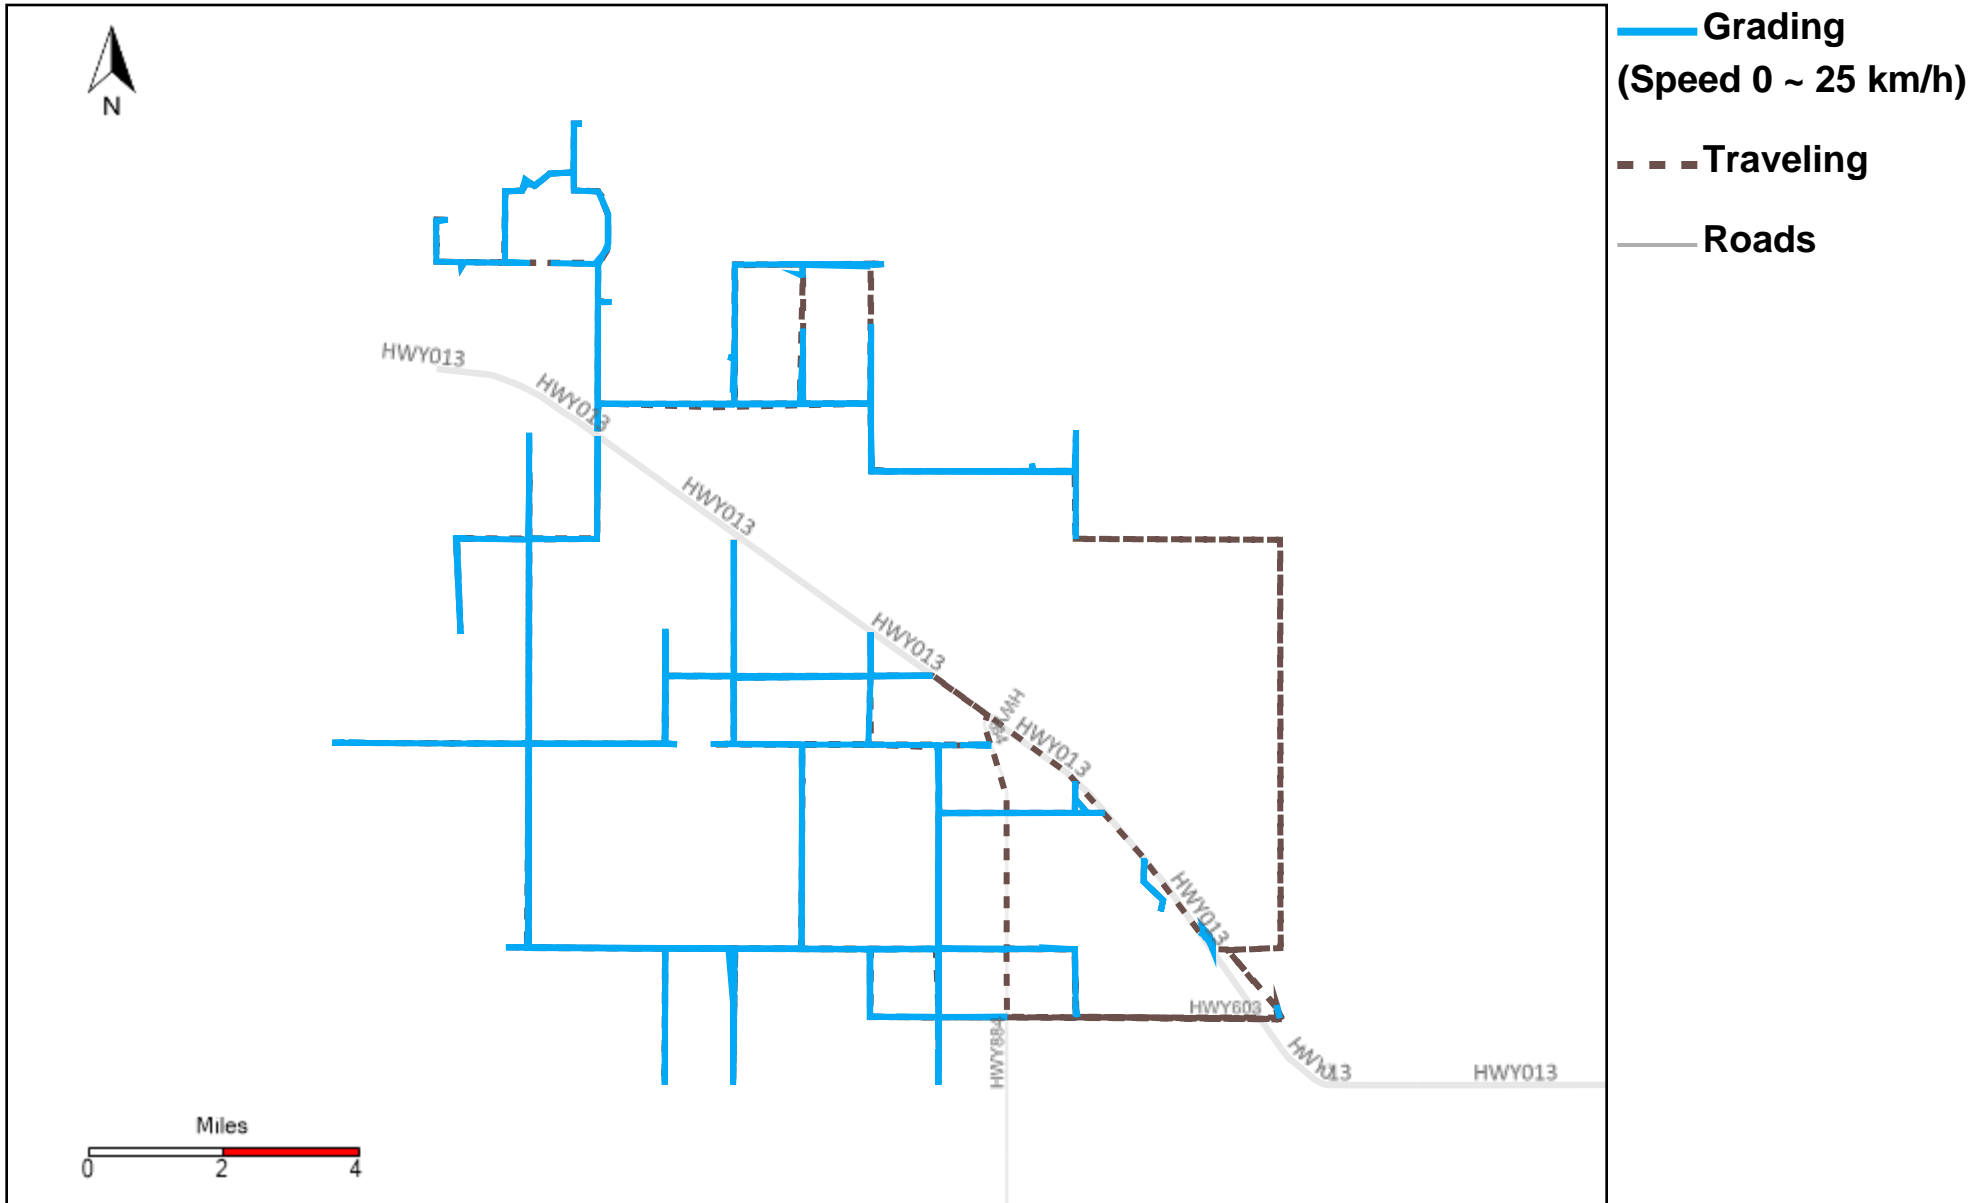

43-217_2026-02-15 ~ 2026-02-21 Tracking

Total Distance(km)	Total Hours	Work Distance(km)	Work Hours
494.26	30 hrs 54 min 49 sec	349.62	26 hrs 3 min 30 sec