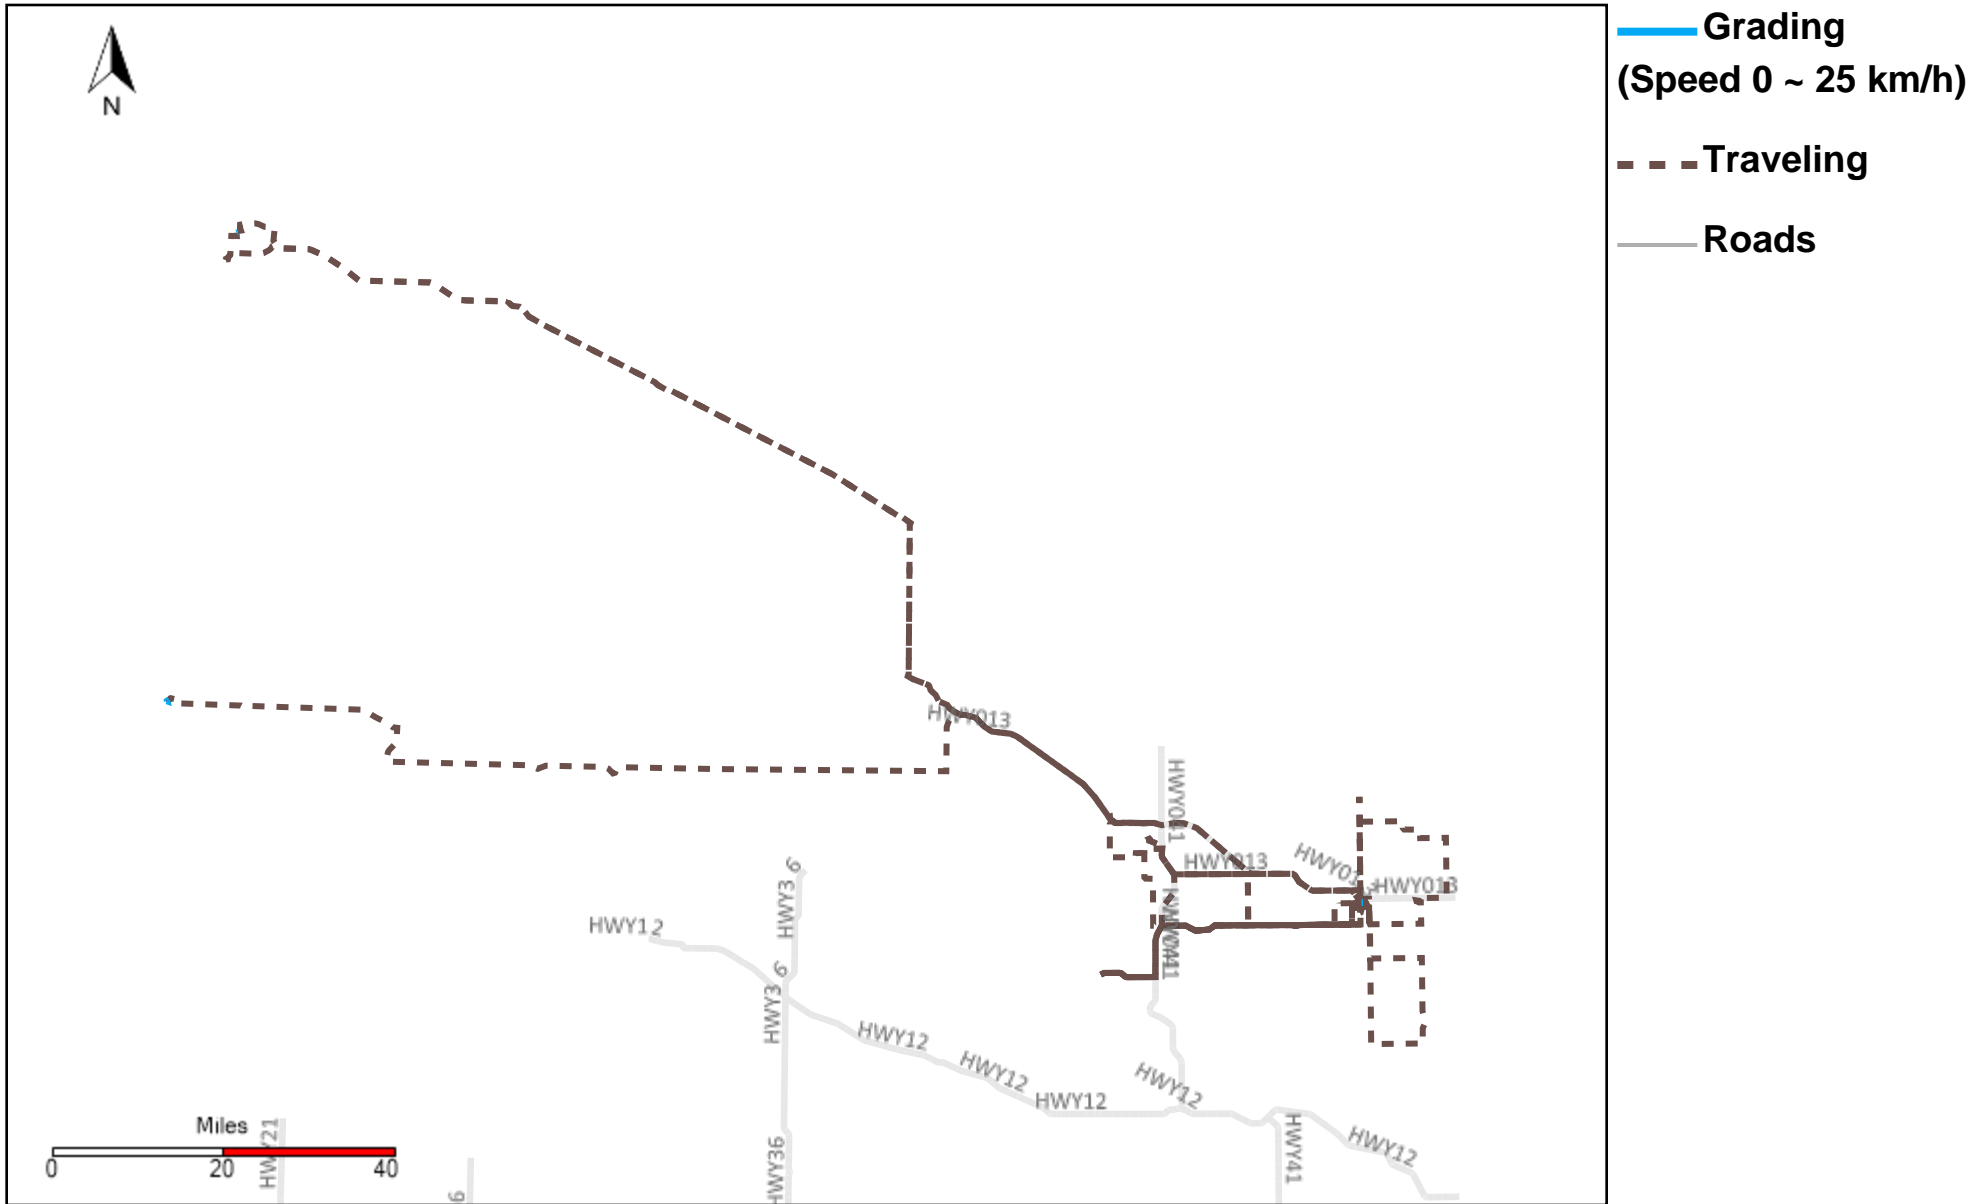

51-068 CPO_2026-02-15 ~ 2026-02-21 Tracking

Total Distance(km)	Total Hours	Work Distance(km)	Work Hours
1613.18	57 hrs 16 min 46 sec	2.1	0 hrs 45 min 34 sec