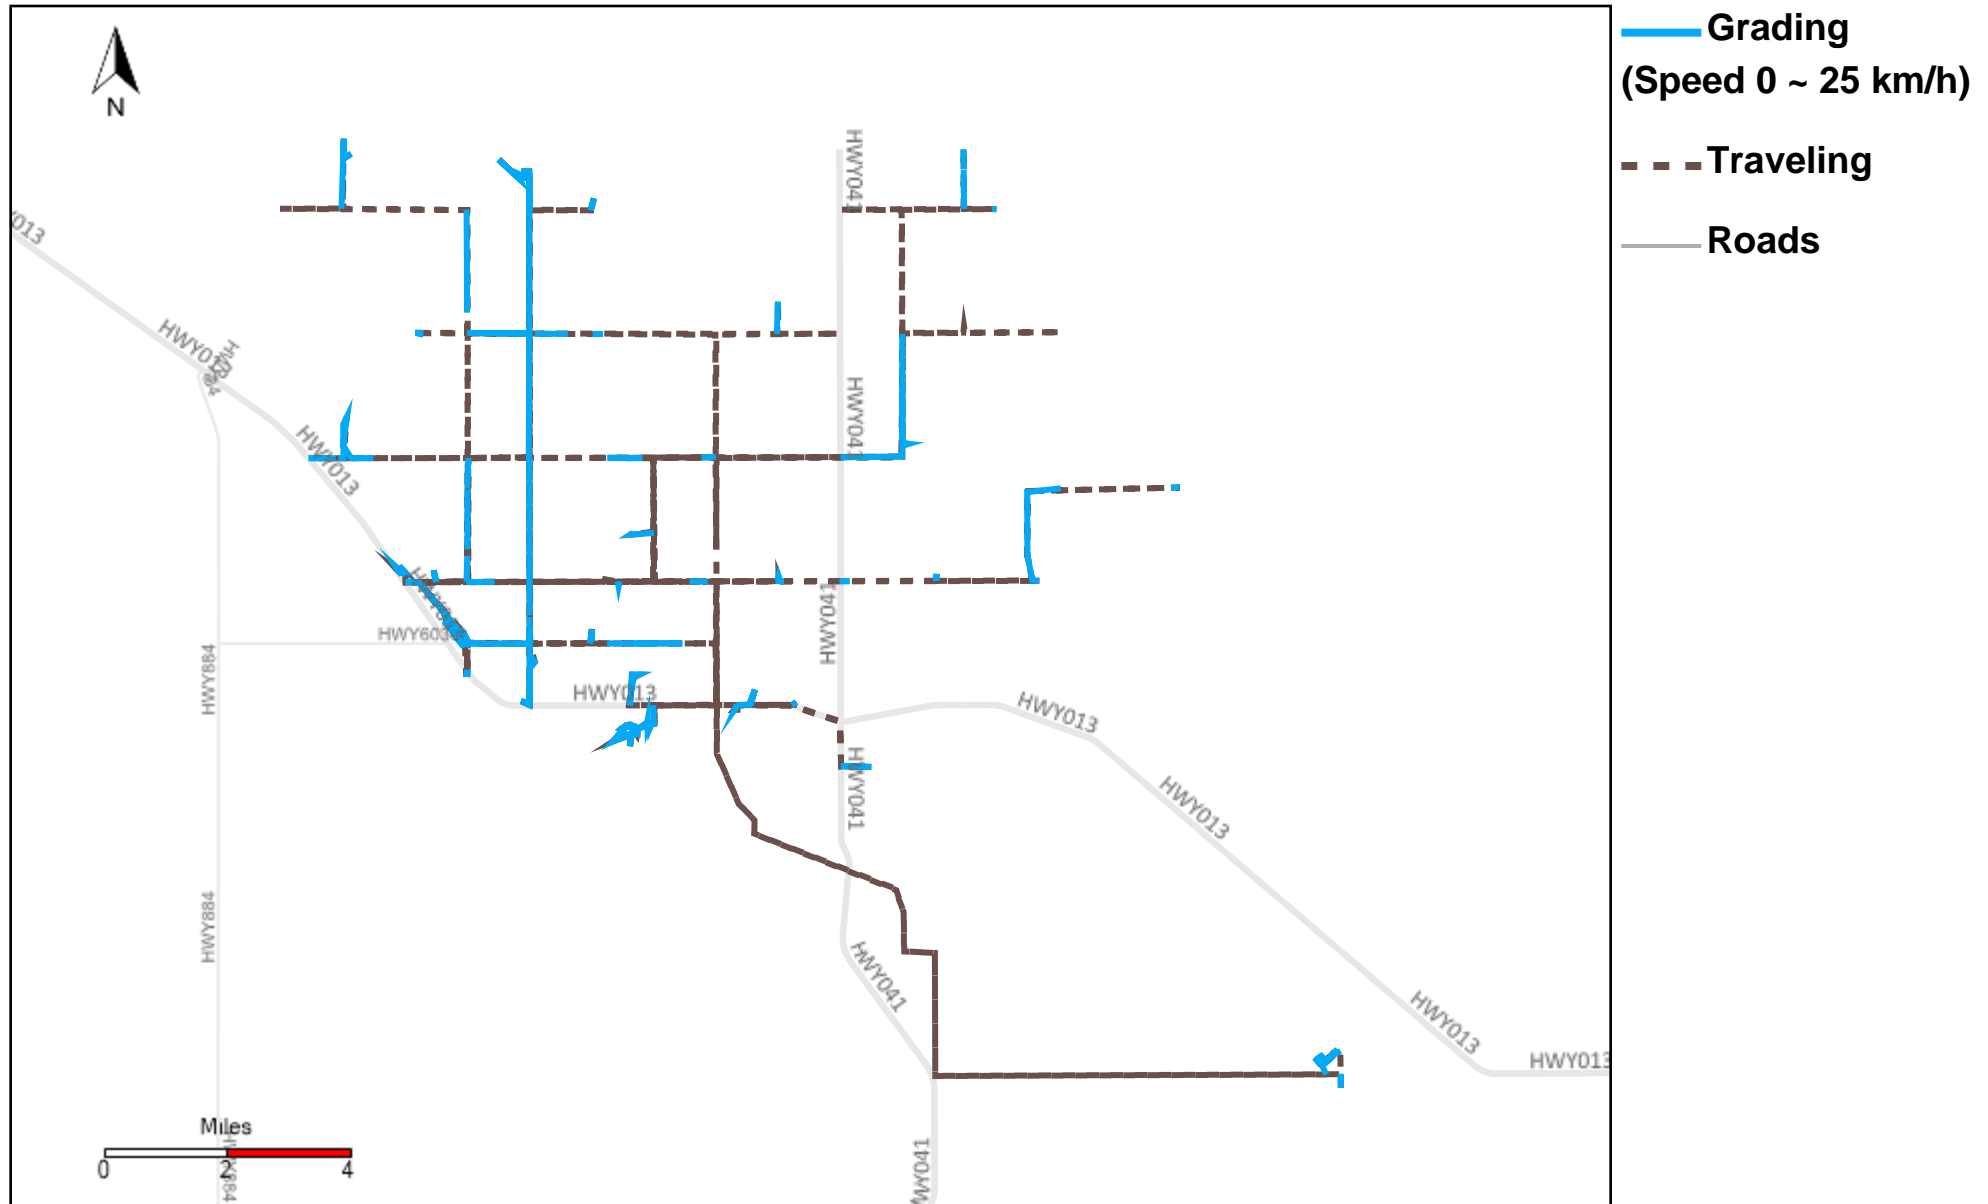

43-216_2026-02-15 ~ 2026-02-21 Tracking

Total Distance(km)	Total Hours	Work Distance(km)	Work Hours
527.26	34 hrs 36 min 53 sec	158.64	20 hrs 2 min 47 sec

43-217_2026-02-15 ~ 2026-02-21 Tracking

Total Distance(km)	Total Hours	Work Distance(km)	Work Hours
494.26	30 hrs 54 min 49 sec	349.62	26 hrs 3 min 30 sec

43-218_2026-02-15 ~ 2026-02-21 Tracking

Total Distance(km)	Total Hours	Work Distance(km)	Work Hours
528.99	30 hrs 17 min 40 sec	143.73	16 hrs 36 min 39 sec

43-220_2026-02-15 ~ 2026-02-21 Tracking

Total Distance(km)	Total Hours	Work Distance(km)	Work Hours
109.9	6 hrs 18 min 27 sec	32.15	3 hrs 22 min 3 sec