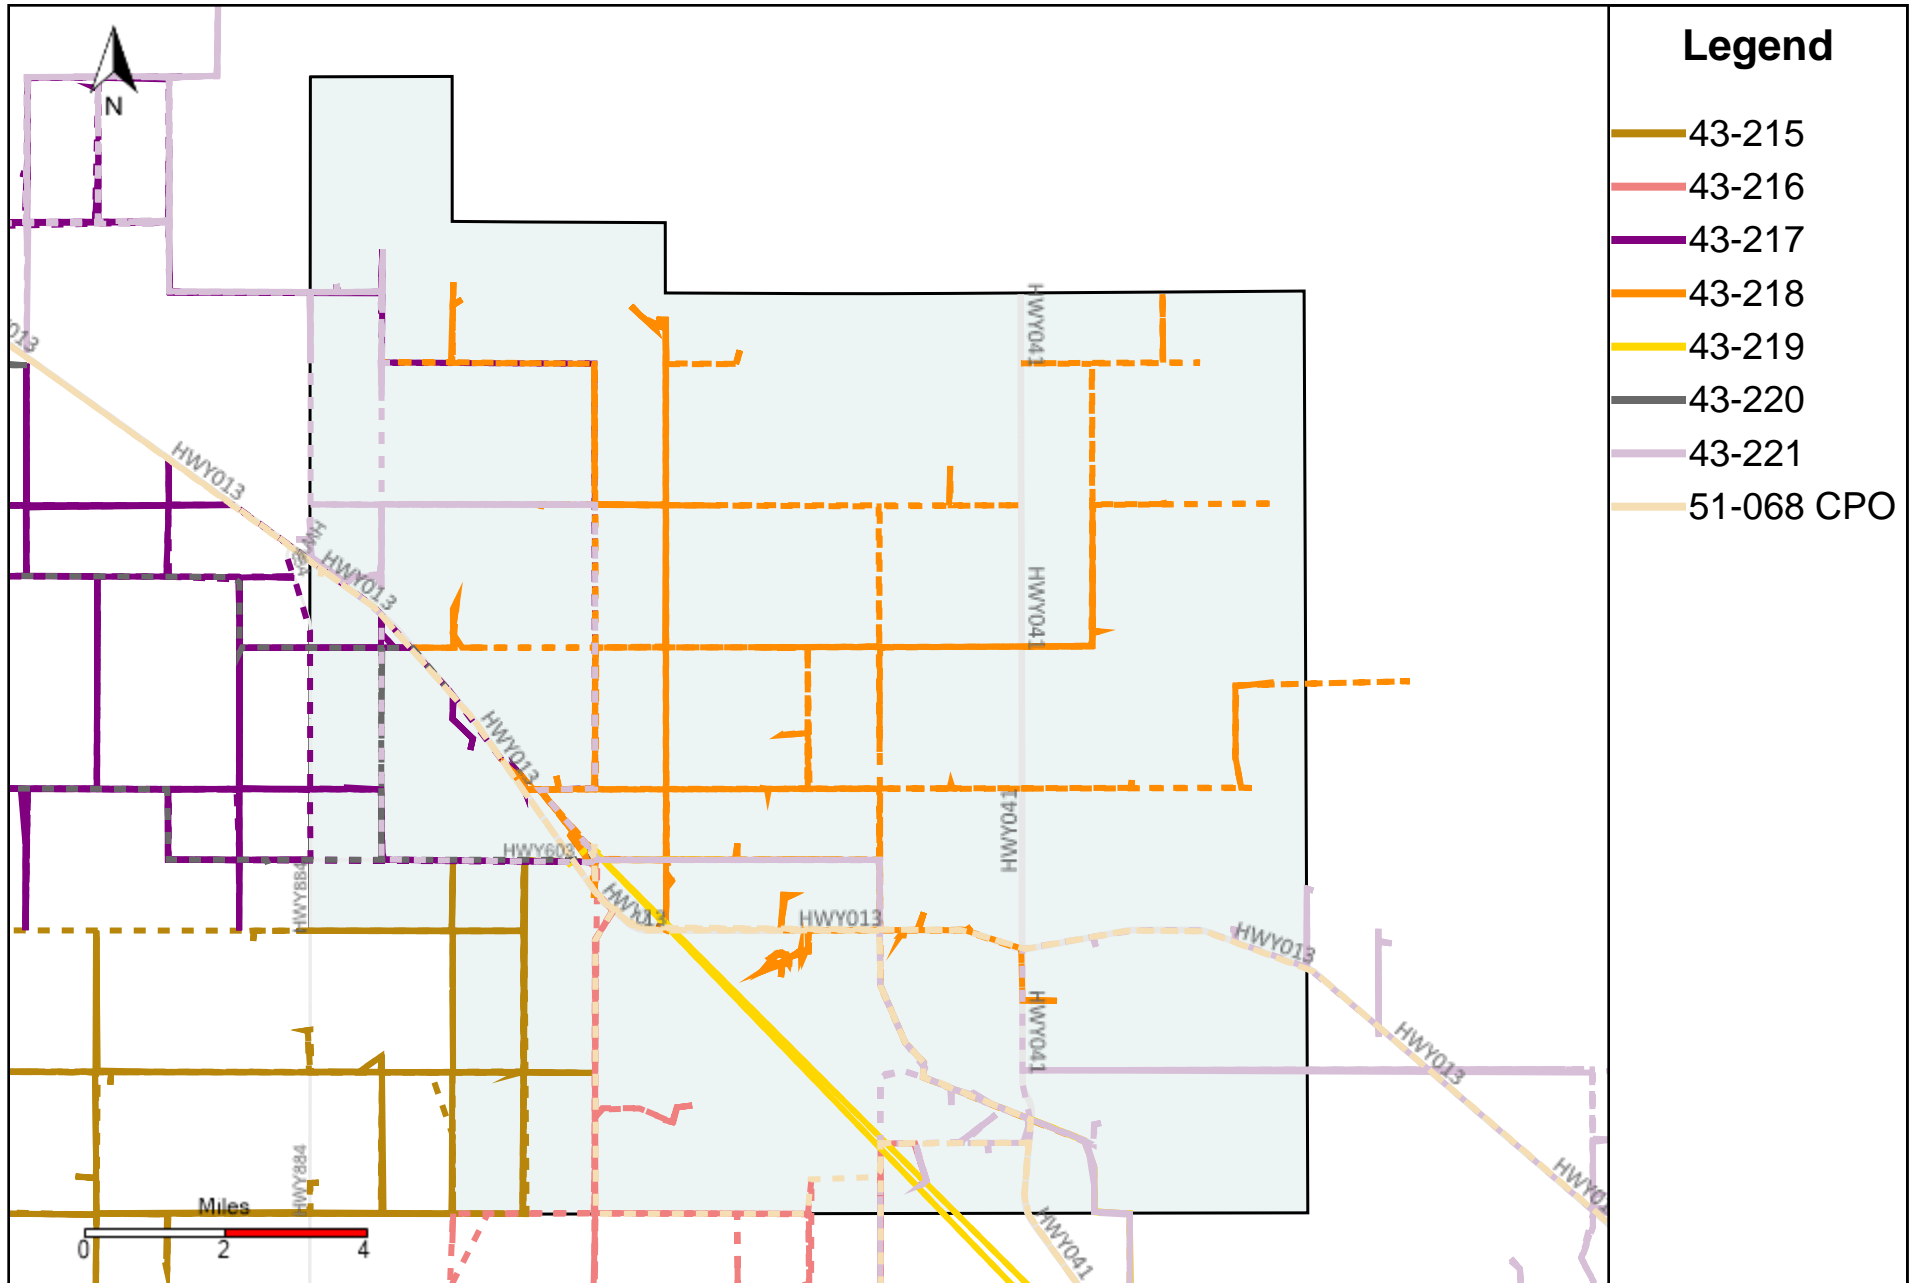

Vehicle Name List	Total Distance(km)	Total Hours
43-183, 43-184, 43-185, 43-186, 43-187, 43-221, 51-068 CPO	3221.86	136 hrs 47 min 35 sec

Division: 4 Grader Report(2026-02-15 ~ 2026-02-21)

Vehicle Name List	Total Distance(km)	Total Hours
43-183, 43-184, 43-218, 43-219, 43-221, 51-068 CPO	3366.25	151 hrs 43 min 1 sec

Division: 5 Grader Report(2026-02-15 ~ 2026-02-21)

Vehicle Name List	Total Distance(km)	Total Hours
43-215, 43-216, 43-218, 43-219, 43-221, 51-068 CPO	3869.25	200 hrs 29 min 25 sec

Division: 6 Grader Report(2026-02-15 ~ 2026-02-21)