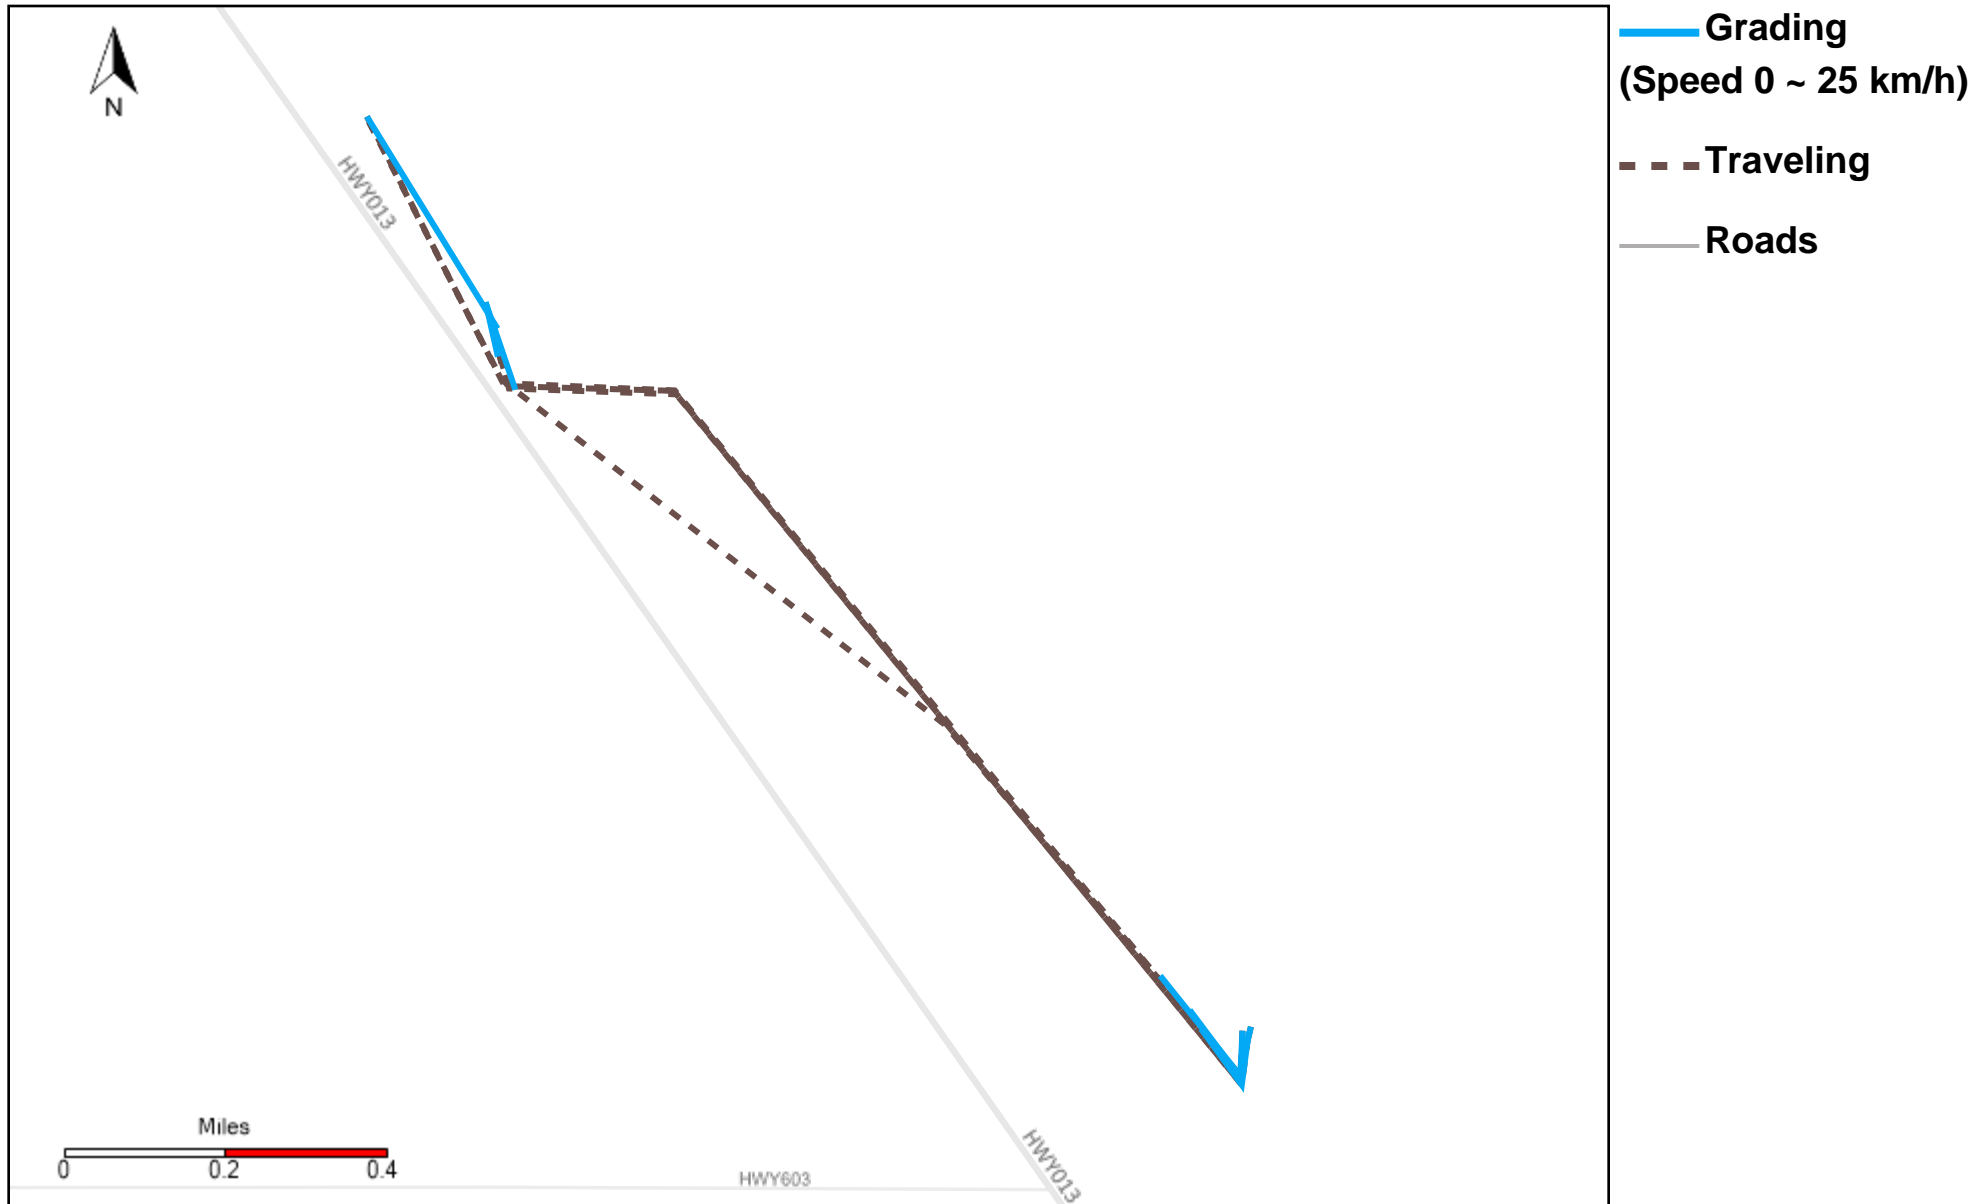

43-218_2026-03-08 ~ 2026-03-14 Tracking

Total Distance(km)	Total Hours	Work Distance(km)	Work Hours
15.88	3 hrs 33 min 40 sec	7.23	3 hrs 21 min 35 sec