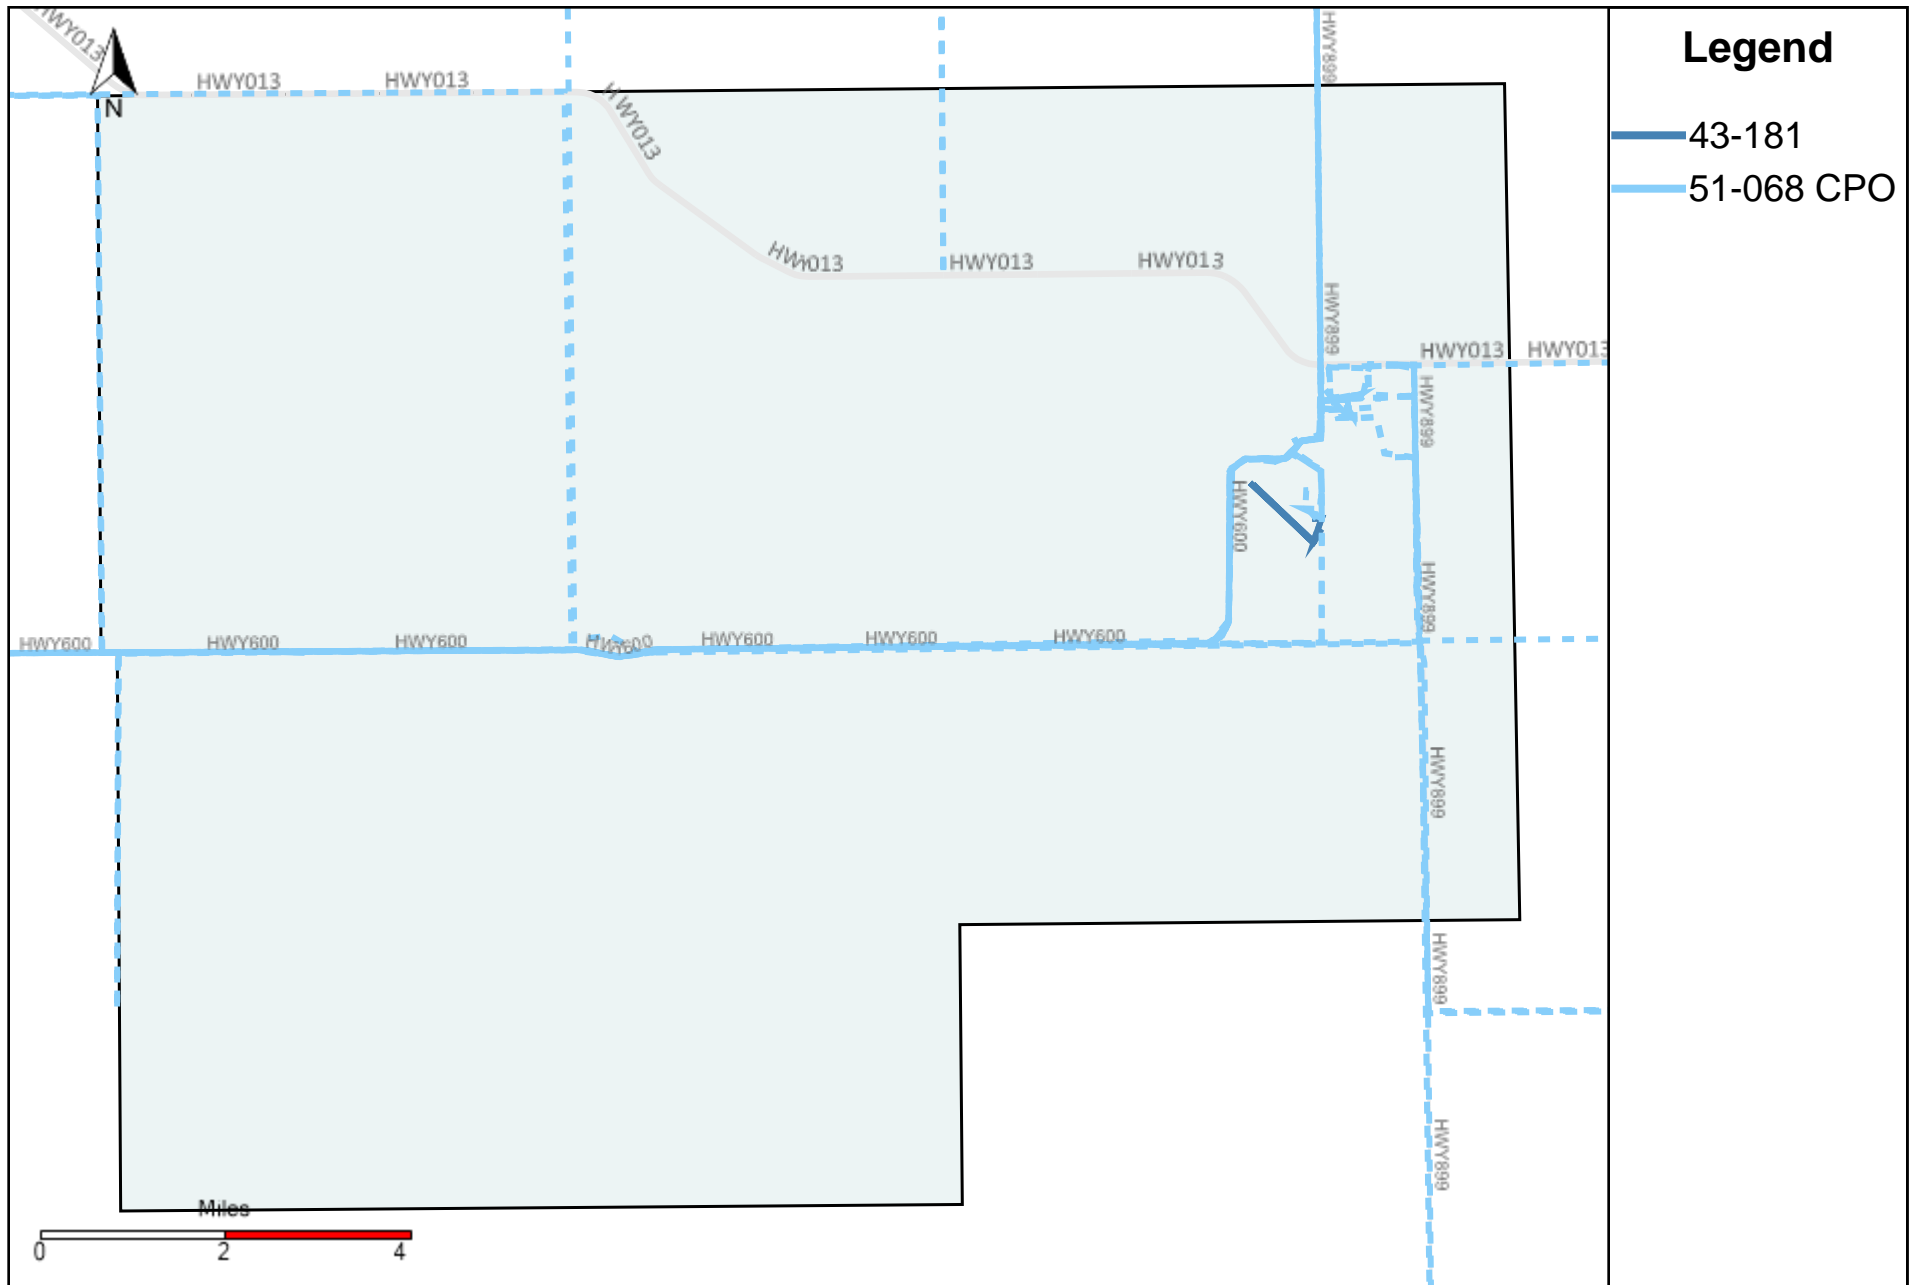

Provost Weekly Grader Report (2026-03-08 ~ 2026-03-14)

Division: 2 Grader Report(2026-03-08 ~ 2026-03-14)

Vehicle Name List	Total Distance(km)	Total Hours
51-068 CPO	1619.79	50 hrs 19 min 16 sec

Division: 3 Grader Report(2026-03-08 ~ 2026-03-14)

Vehicle Name List	Total Distance(km)	Total Hours
43-181, 51-068 CPO	1634.75	51 hrs 19 min 28 sec

Division: 4 Grader Report(2026-03-08 ~ 2026-03-14)

Vehicle Name List	Total Distance(km)	Total Hours
51-068 CPO	1619.79	50 hrs 19 min 16 sec

Division: 5 Grader Report(2026-03-08 ~ 2026-03-14)

Vehicle Name List	Total Distance(km)	Total Hours
51-068 CPO	1619.79	50 hrs 19 min 16 sec

Division: 7 Grader Report(2026-03-08 ~ 2026-03-14)

Vehicle Name List	Total Distance(km)	Total Hours
51-068 CPO	1619.79	50 hrs 19 min 16 sec