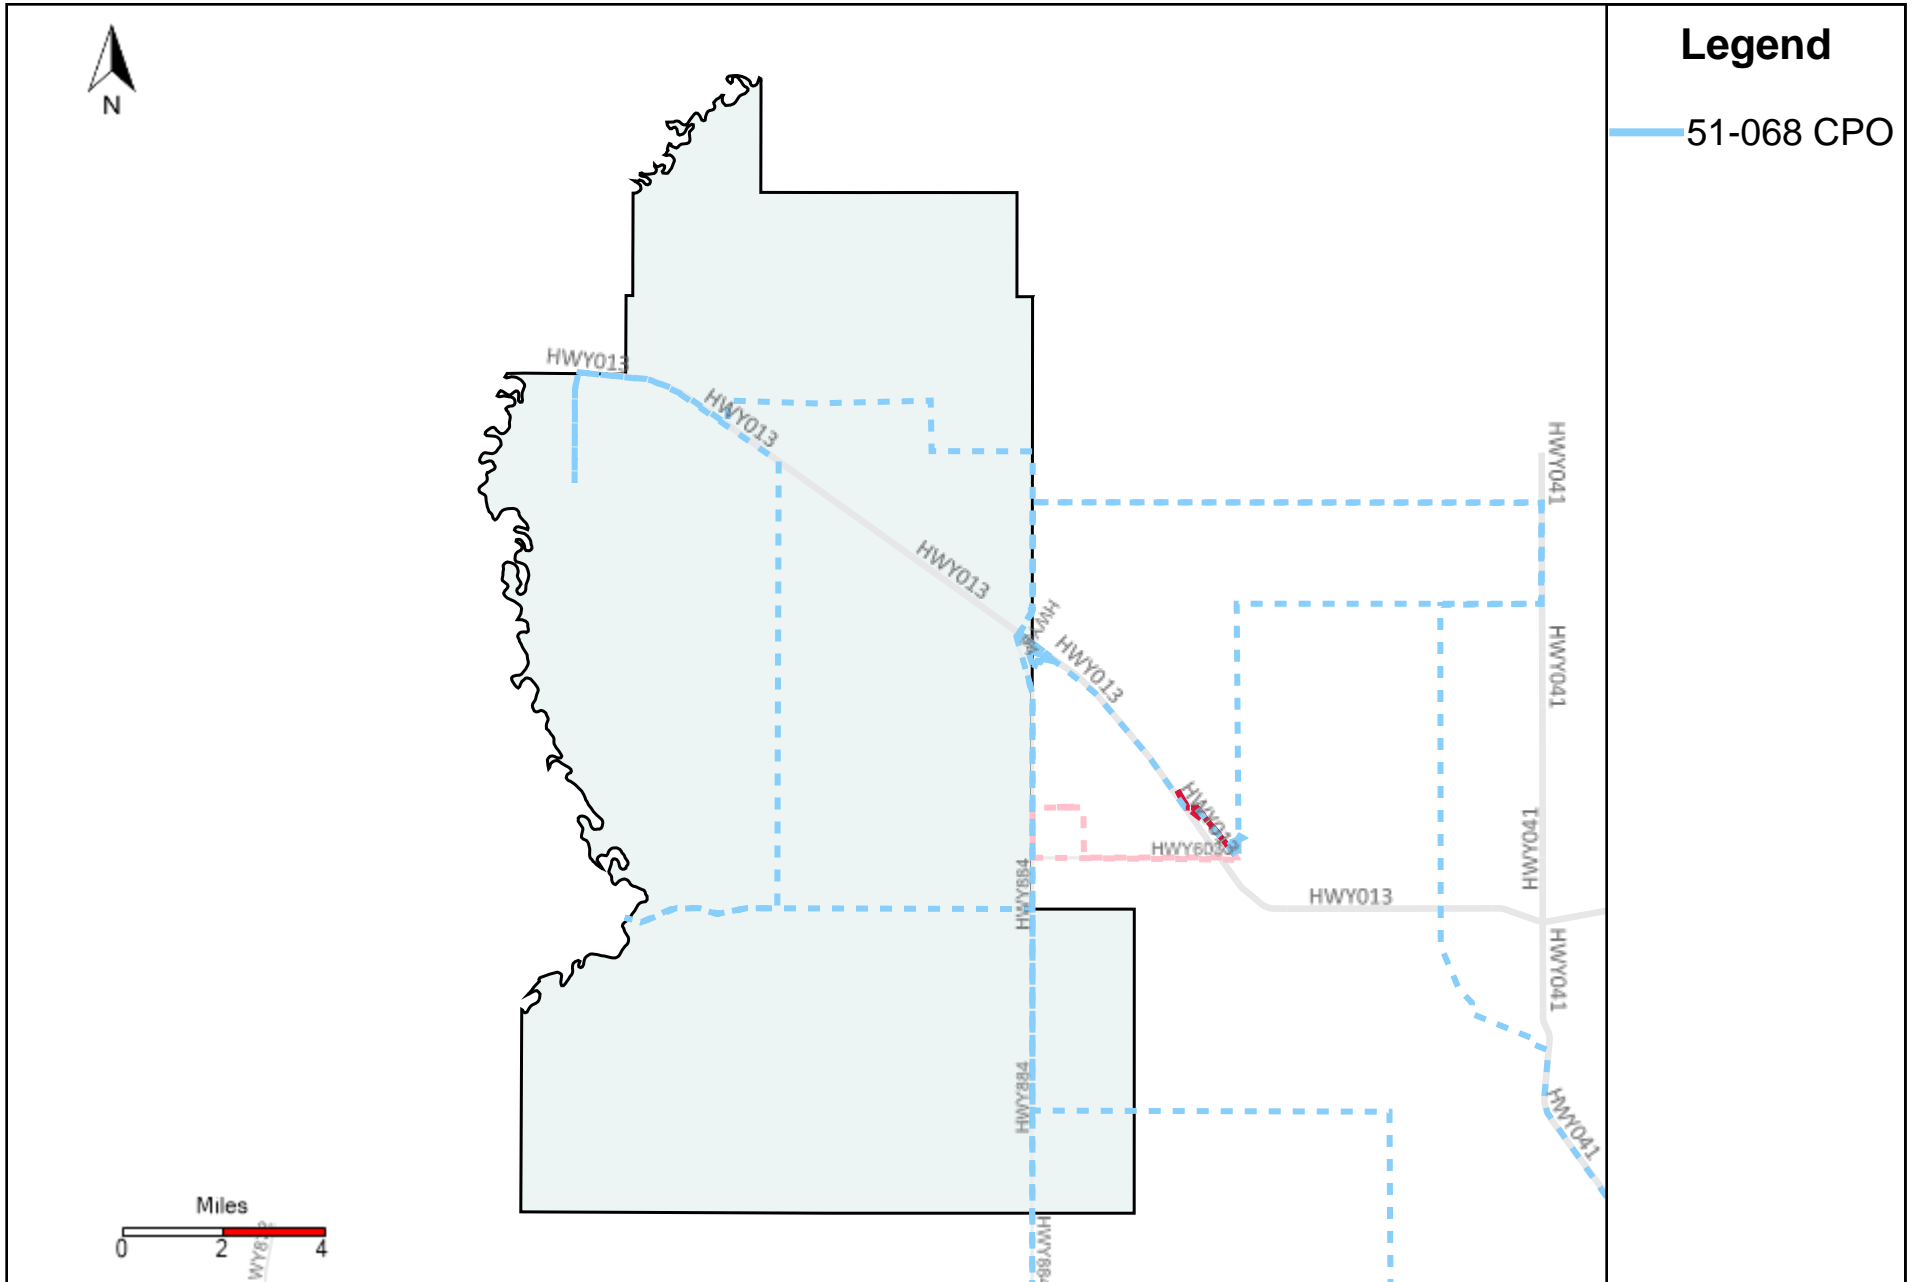

Provost Weekly Grader Report (2026-03-08 ~ 2026-03-14)

Division: 2 Grader Report(2026-03-08 ~ 2026-03-14)

Vehicle Name List	Total Distance(km)	Total Hours
51-068 CPO	1619.79	50 hrs 19 min 16 sec

Division: 3 Grader Report(2026-03-08 ~ 2026-03-14)

Vehicle Name List	Total Distance(km)	Total Hours
43-181, 51-068 CPO	1634.75	51 hrs 19 min 28 sec

Division: 4 Grader Report(2026-03-08 ~ 2026-03-14)

Vehicle Name List	Total Distance(km)	Total Hours
51-068 CPO	1619.79	50 hrs 19 min 16 sec

Division: 5 Grader Report(2026-03-08 ~ 2026-03-14)

Vehicle Name List	Total Distance(km)	Total Hours
51-068 CPO	1619.79	50 hrs 19 min 16 sec

Division: 7 Grader Report(2026-03-08 ~ 2026-03-14)

Vehicle Name List	Total Distance(km)	Total Hours
51-068 CPO	1619.79	50 hrs 19 min 16 sec