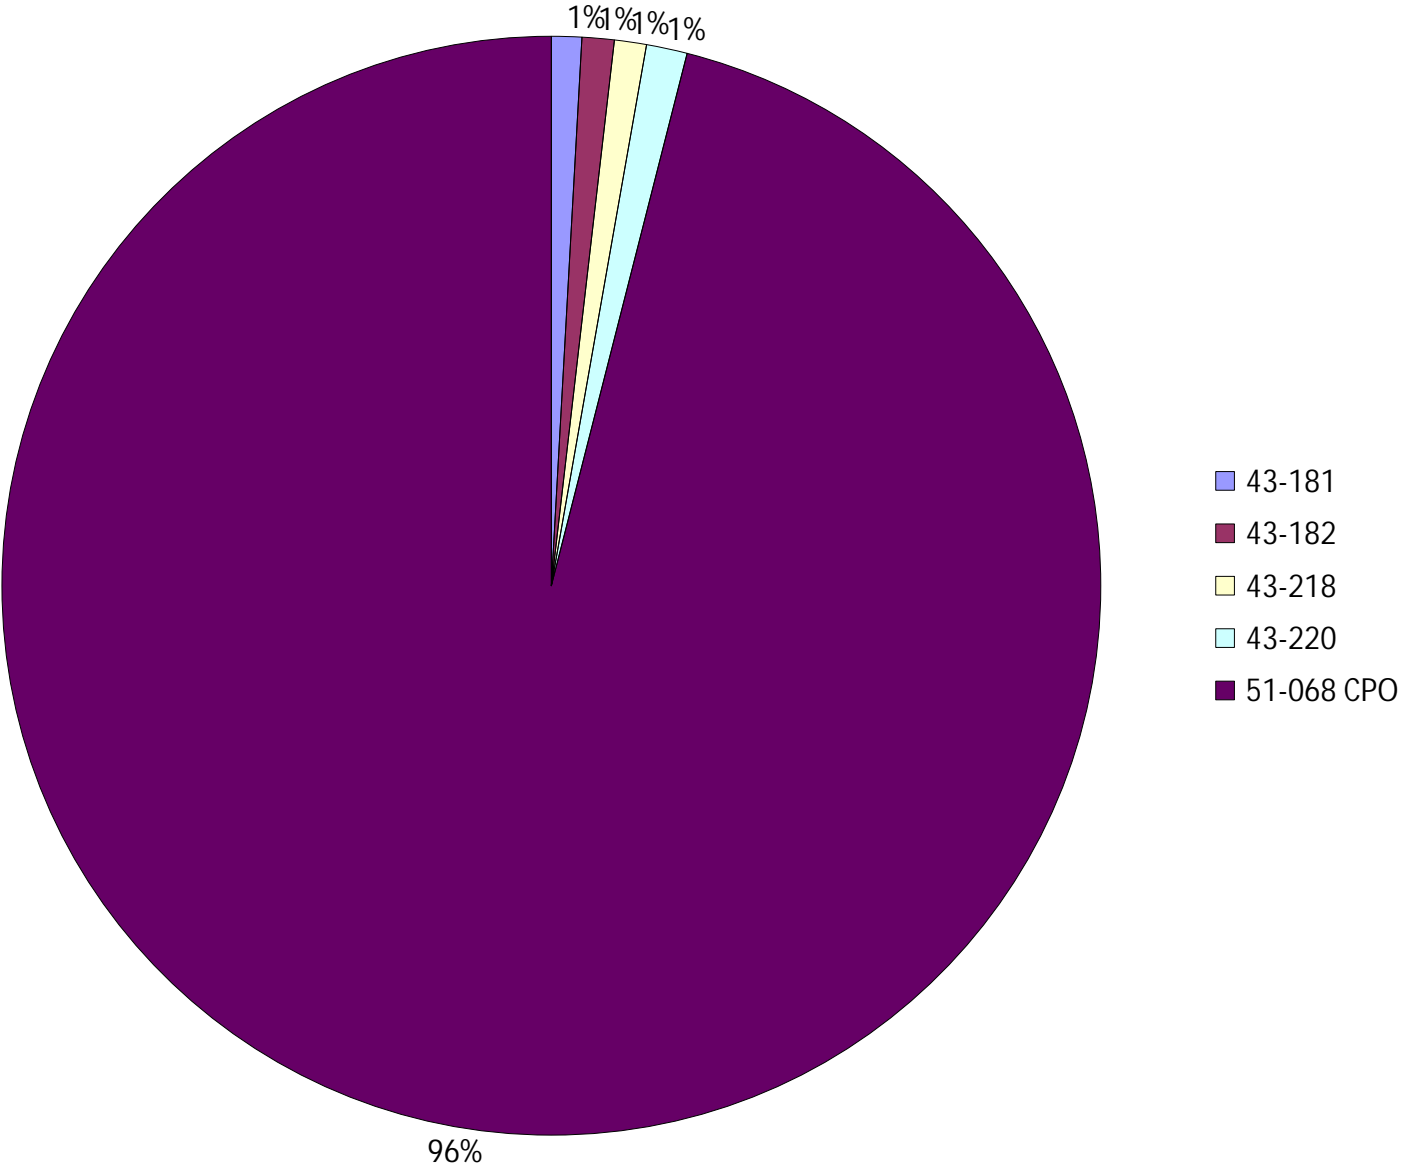

Provost Weekly Grader Report

From 3/8/2026 To 3/14/2026

3/14/2026

Vehicle	Total Distance(km)	Total Hours	Work Distance(km)	Work Hours
43-181	14.96	1 hrs 0 min 12 sec	14.47	0 hrs 57 min 49 sec
43-182	15.94	6 hrs 5 min 26 sec	15.08	4 hrs 34 min 16 sec
43-218	15.88	3 hrs 33 min 40 sec	7.23	3 hrs 21 min 35 sec
43-220	20.28	0 hrs 58 min 28 sec	3.99	0 hrs 21 min 32 sec
51-068 CPO	1619.79	50 hrs 19 min 16 sec	7.07	2 hrs 10 min 4 sec
Total:	1686.85	61 hrs 57 min 2 sec	47.84	11 hrs 25 min 16 sec

Vehicle Distance Vs Total Distance (%) From 3/8/2026 To 3/14/2026

Provost Weekly Grader Report