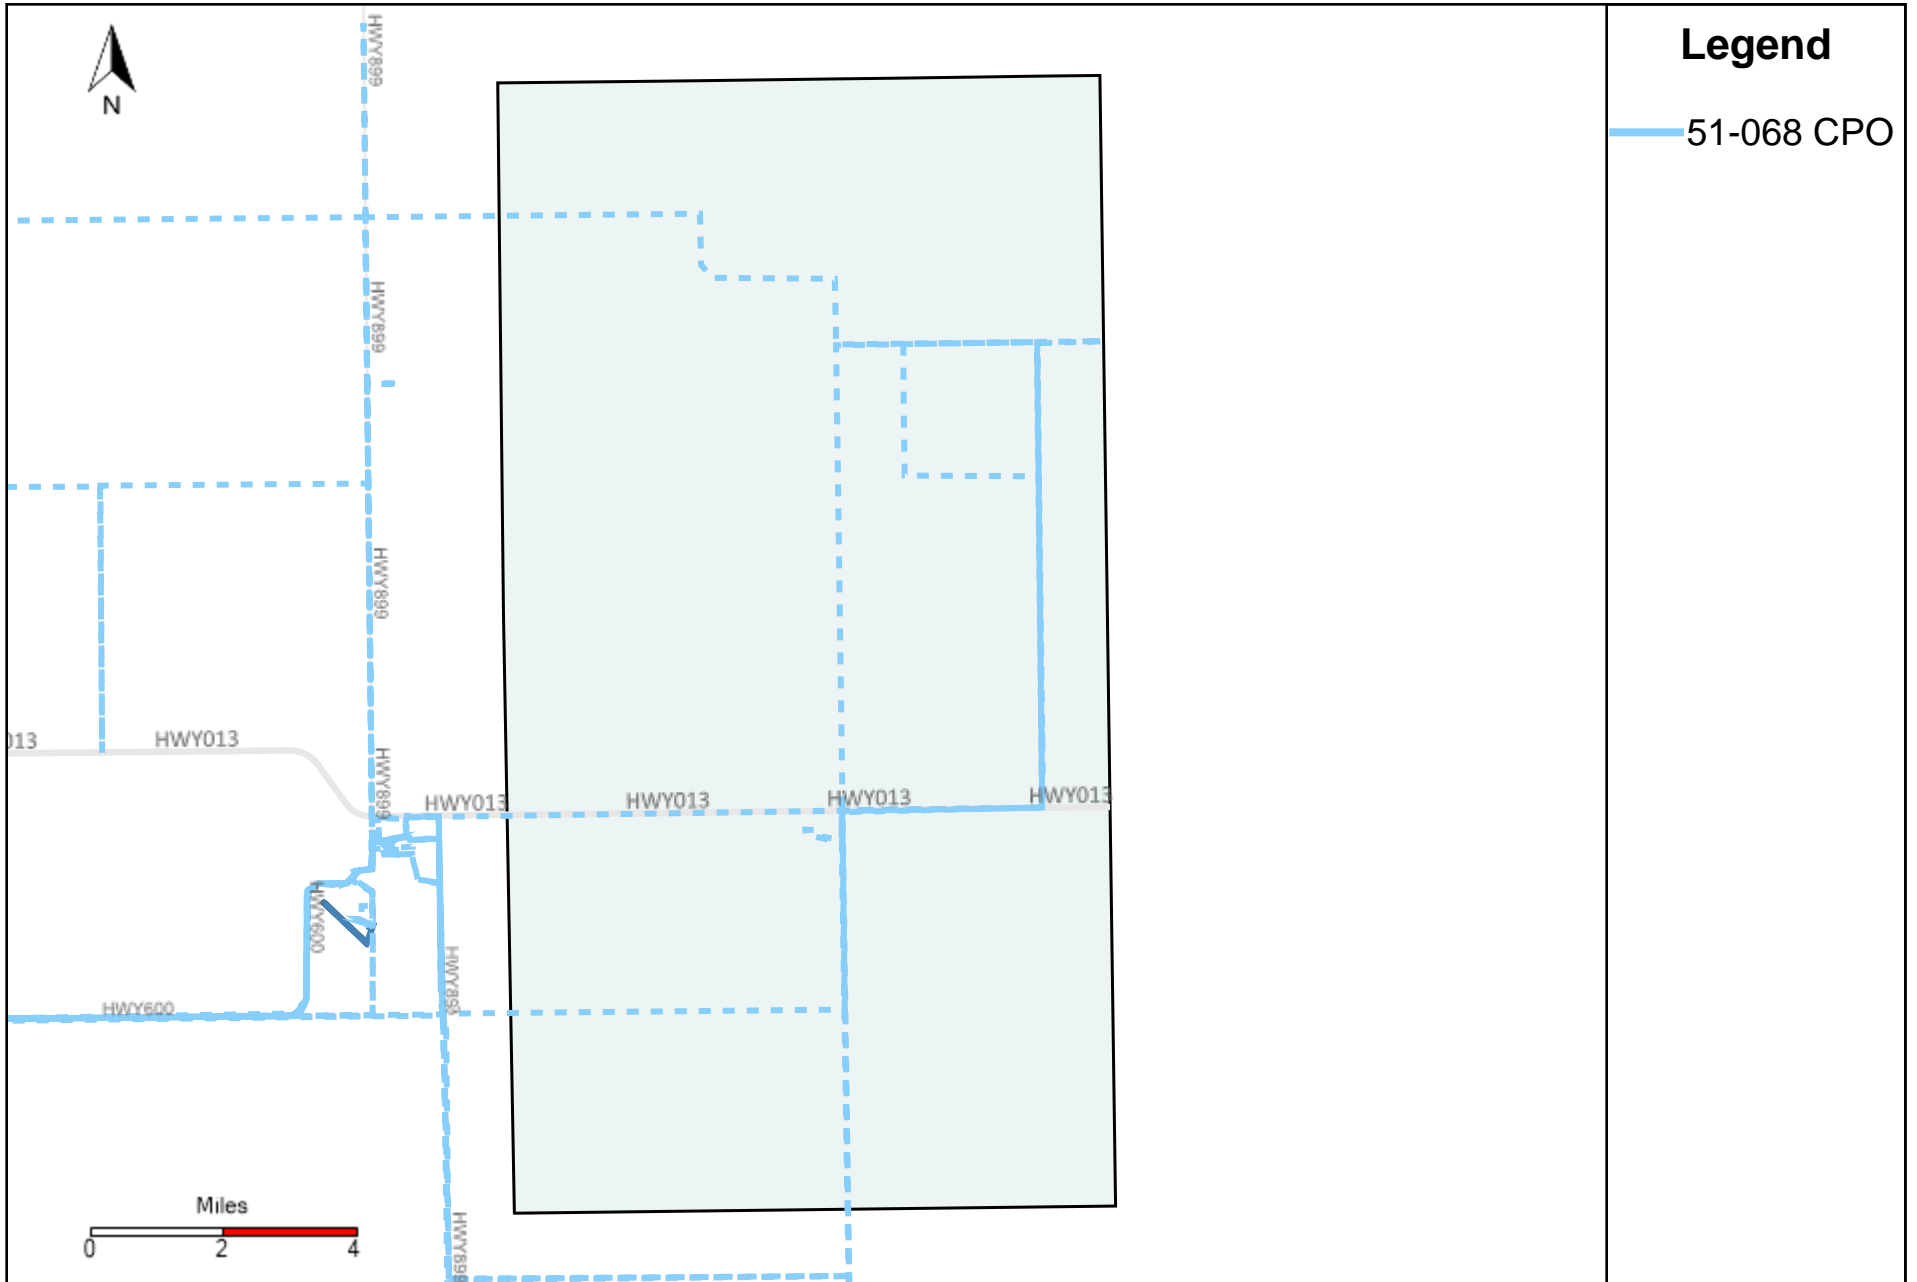

Division: 2 Grader Report(2026-03-08 ~ 2026-03-14)

Vehicle Name List	Total Distance(km)	Total Hours
51-068 CPO	1619.79	50 hrs 19 min 16 sec