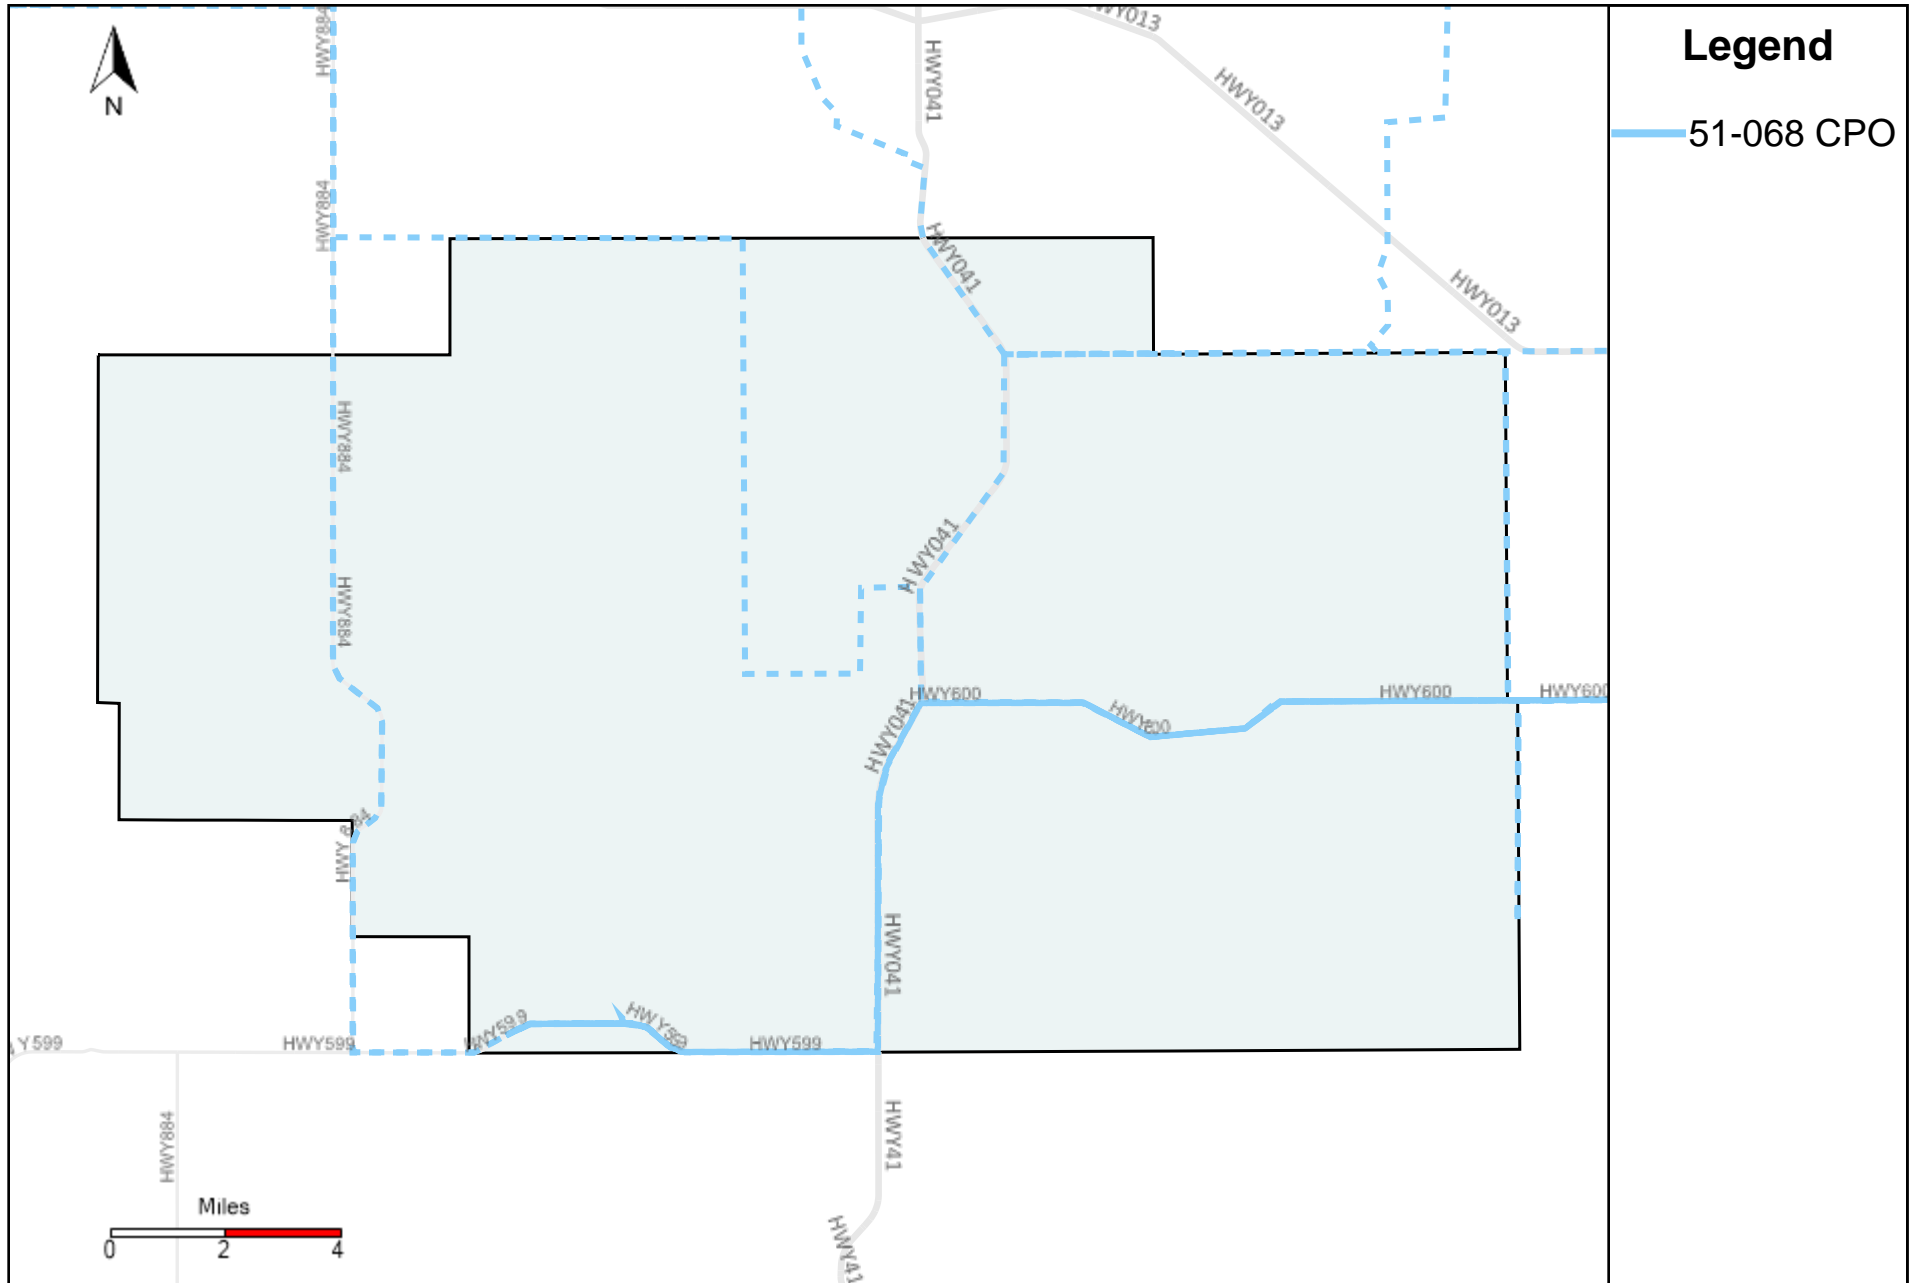

Provost Weekly Grader Report (2026-03-08 ~ 2026-03-14)

Division: 2 Grader Report(2026-03-08 ~ 2026-03-14)

Vehicle Name List	Total Distance(km)	Total Hours
51-068 CPO	1619.79	50 hrs 19 min 16 sec

Division: 3 Grader Report(2026-03-08 ~ 2026-03-14)

Vehicle Name List	Total Distance(km)	Total Hours
43-181, 51-068 CPO	1634.75	51 hrs 19 min 28 sec

Division: 4 Grader Report(2026-03-08 ~ 2026-03-14)

Vehicle Name List	Total Distance(km)	Total Hours
51-068 CPO	1619.79	50 hrs 19 min 16 sec

Division: 5 Grader Report(2026-03-08 ~ 2026-03-14)

Vehicle Name List	Total Distance(km)	Total Hours
51-068 CPO	1619.79	50 hrs 19 min 16 sec

Division: 7 Grader Report(2026-03-08 ~ 2026-03-14)

Vehicle Name List	Total Distance(km)	Total Hours
51-068 CPO	1619.79	50 hrs 19 min 16 sec