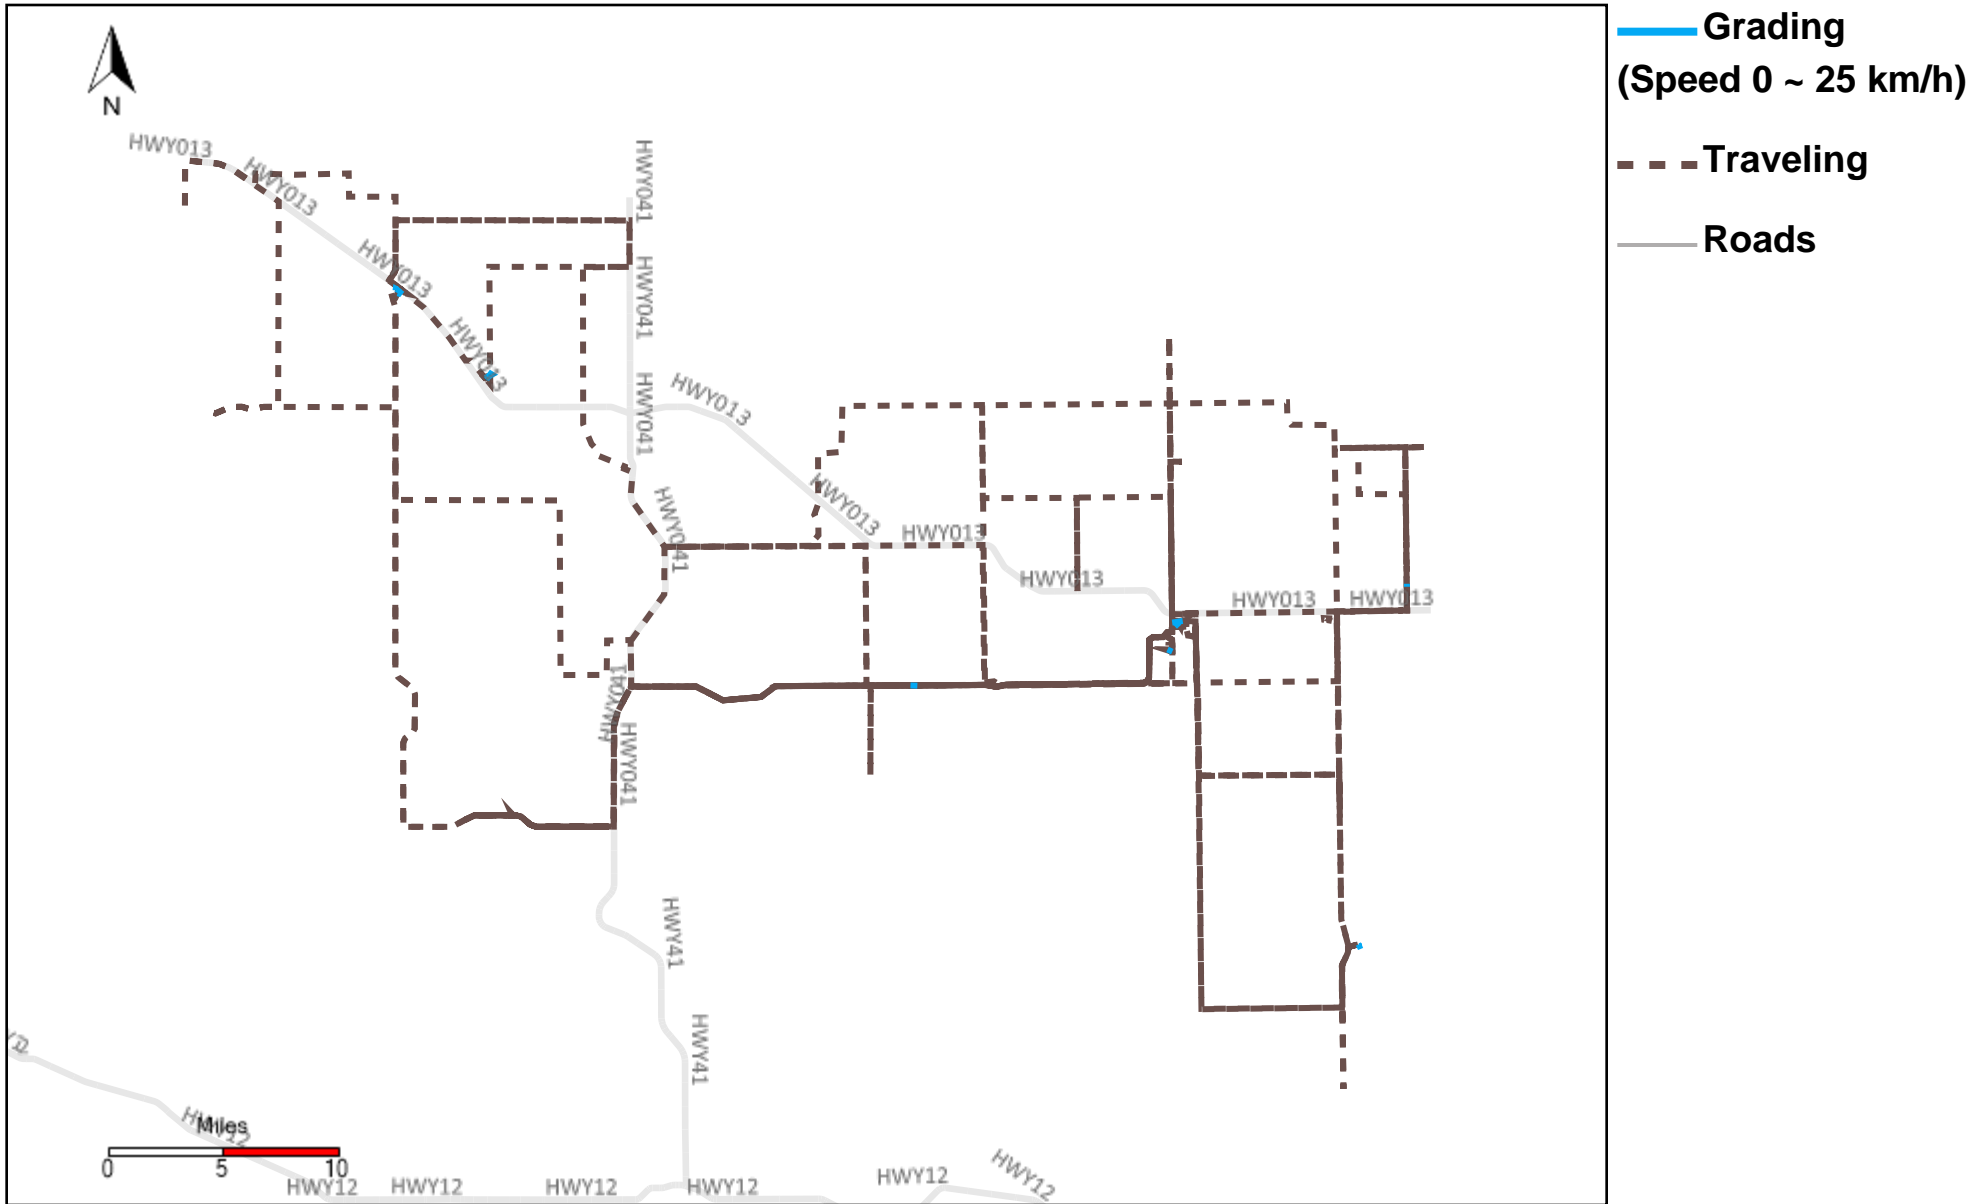

51-068 CPO_2026-03-08 ~ 2026-03-14 Tracking

Total Distance(km)	Total Hours	Work Distance(km)	Work Hours
1619.79	50 hrs 19 min 16 sec	7.07	2 hrs 10 min 4 sec