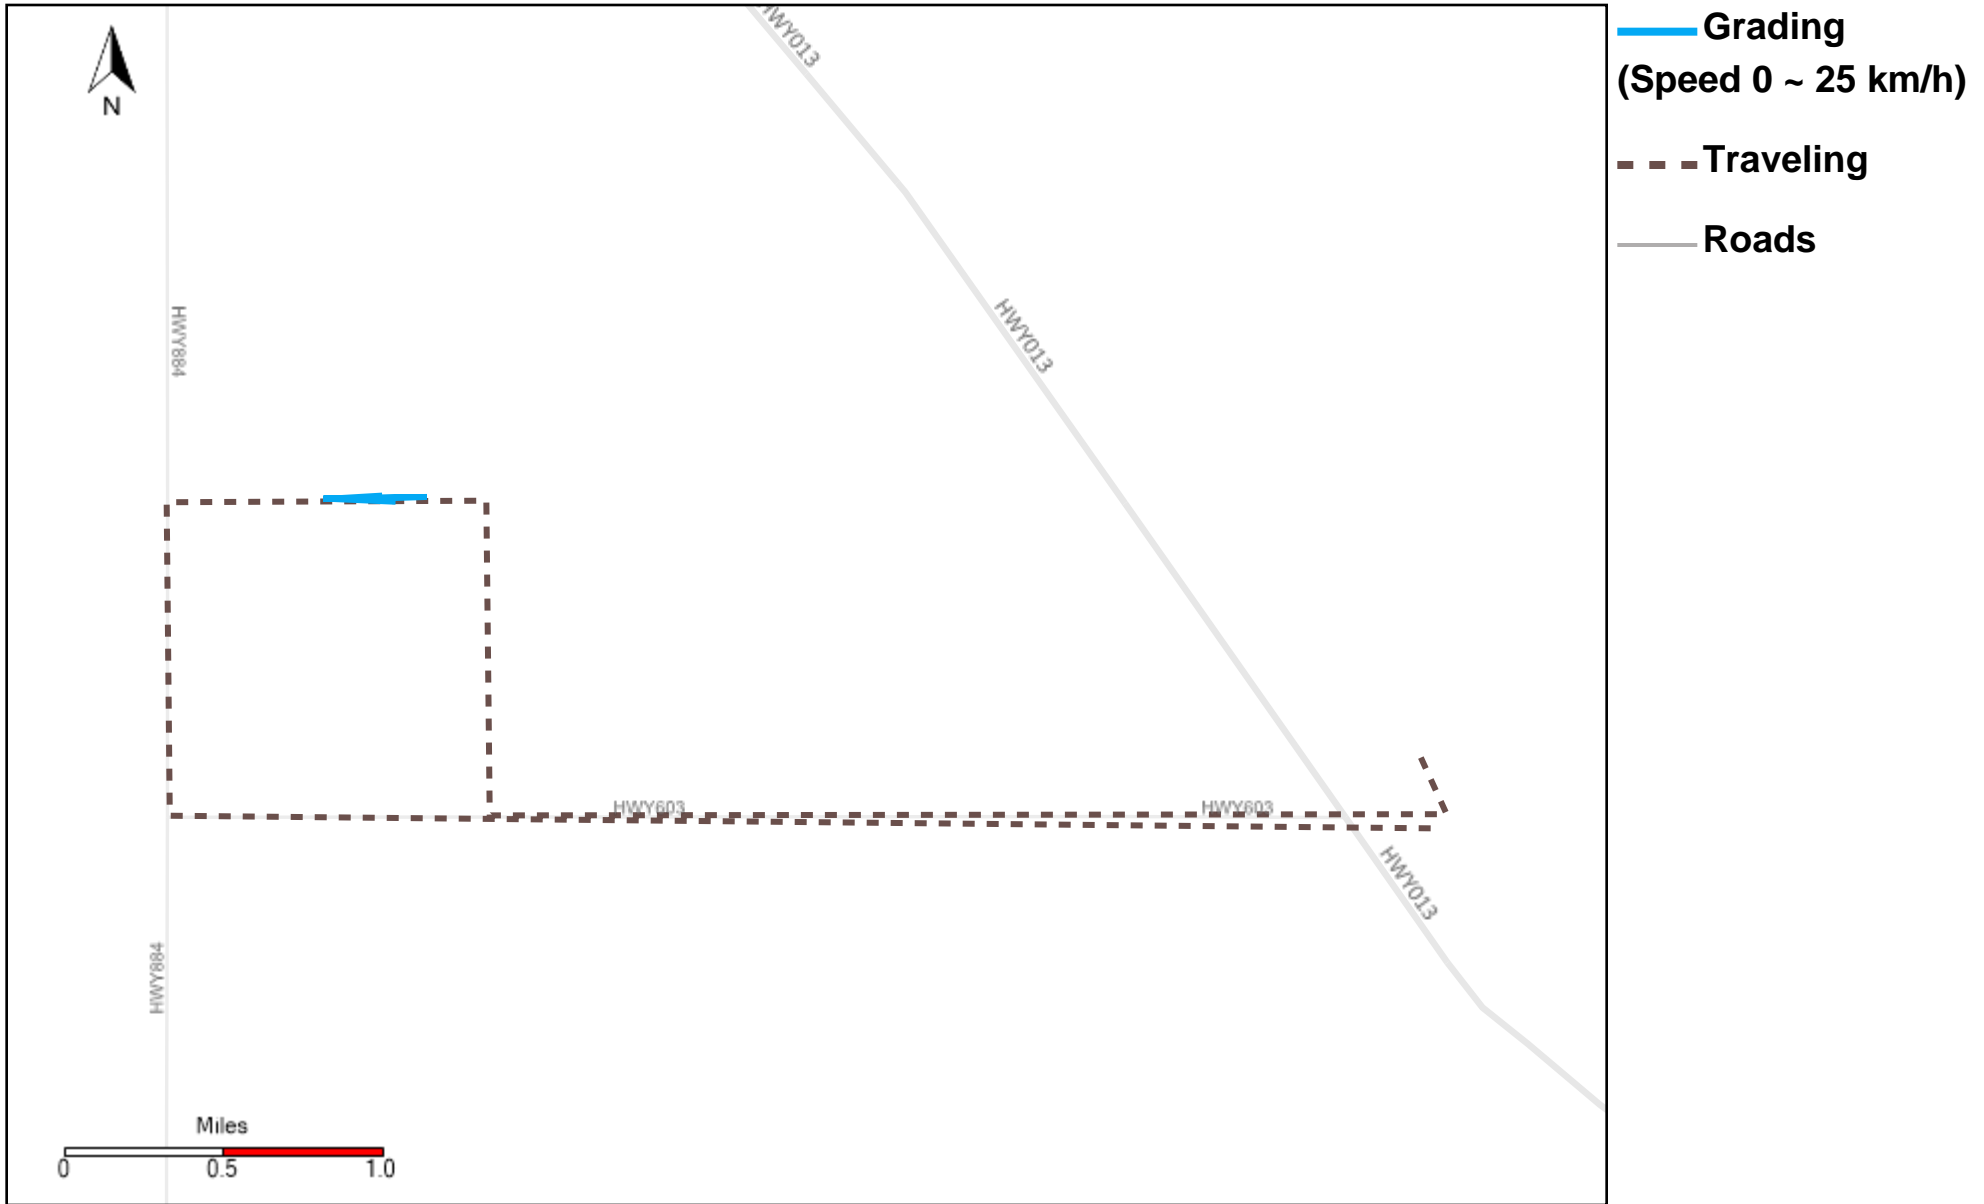

43-220_2026-03-08 ~ 2026-03-14 Tracking

Total Distance(km)	Total Hours	Work Distance(km)	Work Hours
20.28	0 hrs 58 min 28 sec	3.99	0 hrs 21 min 32 sec