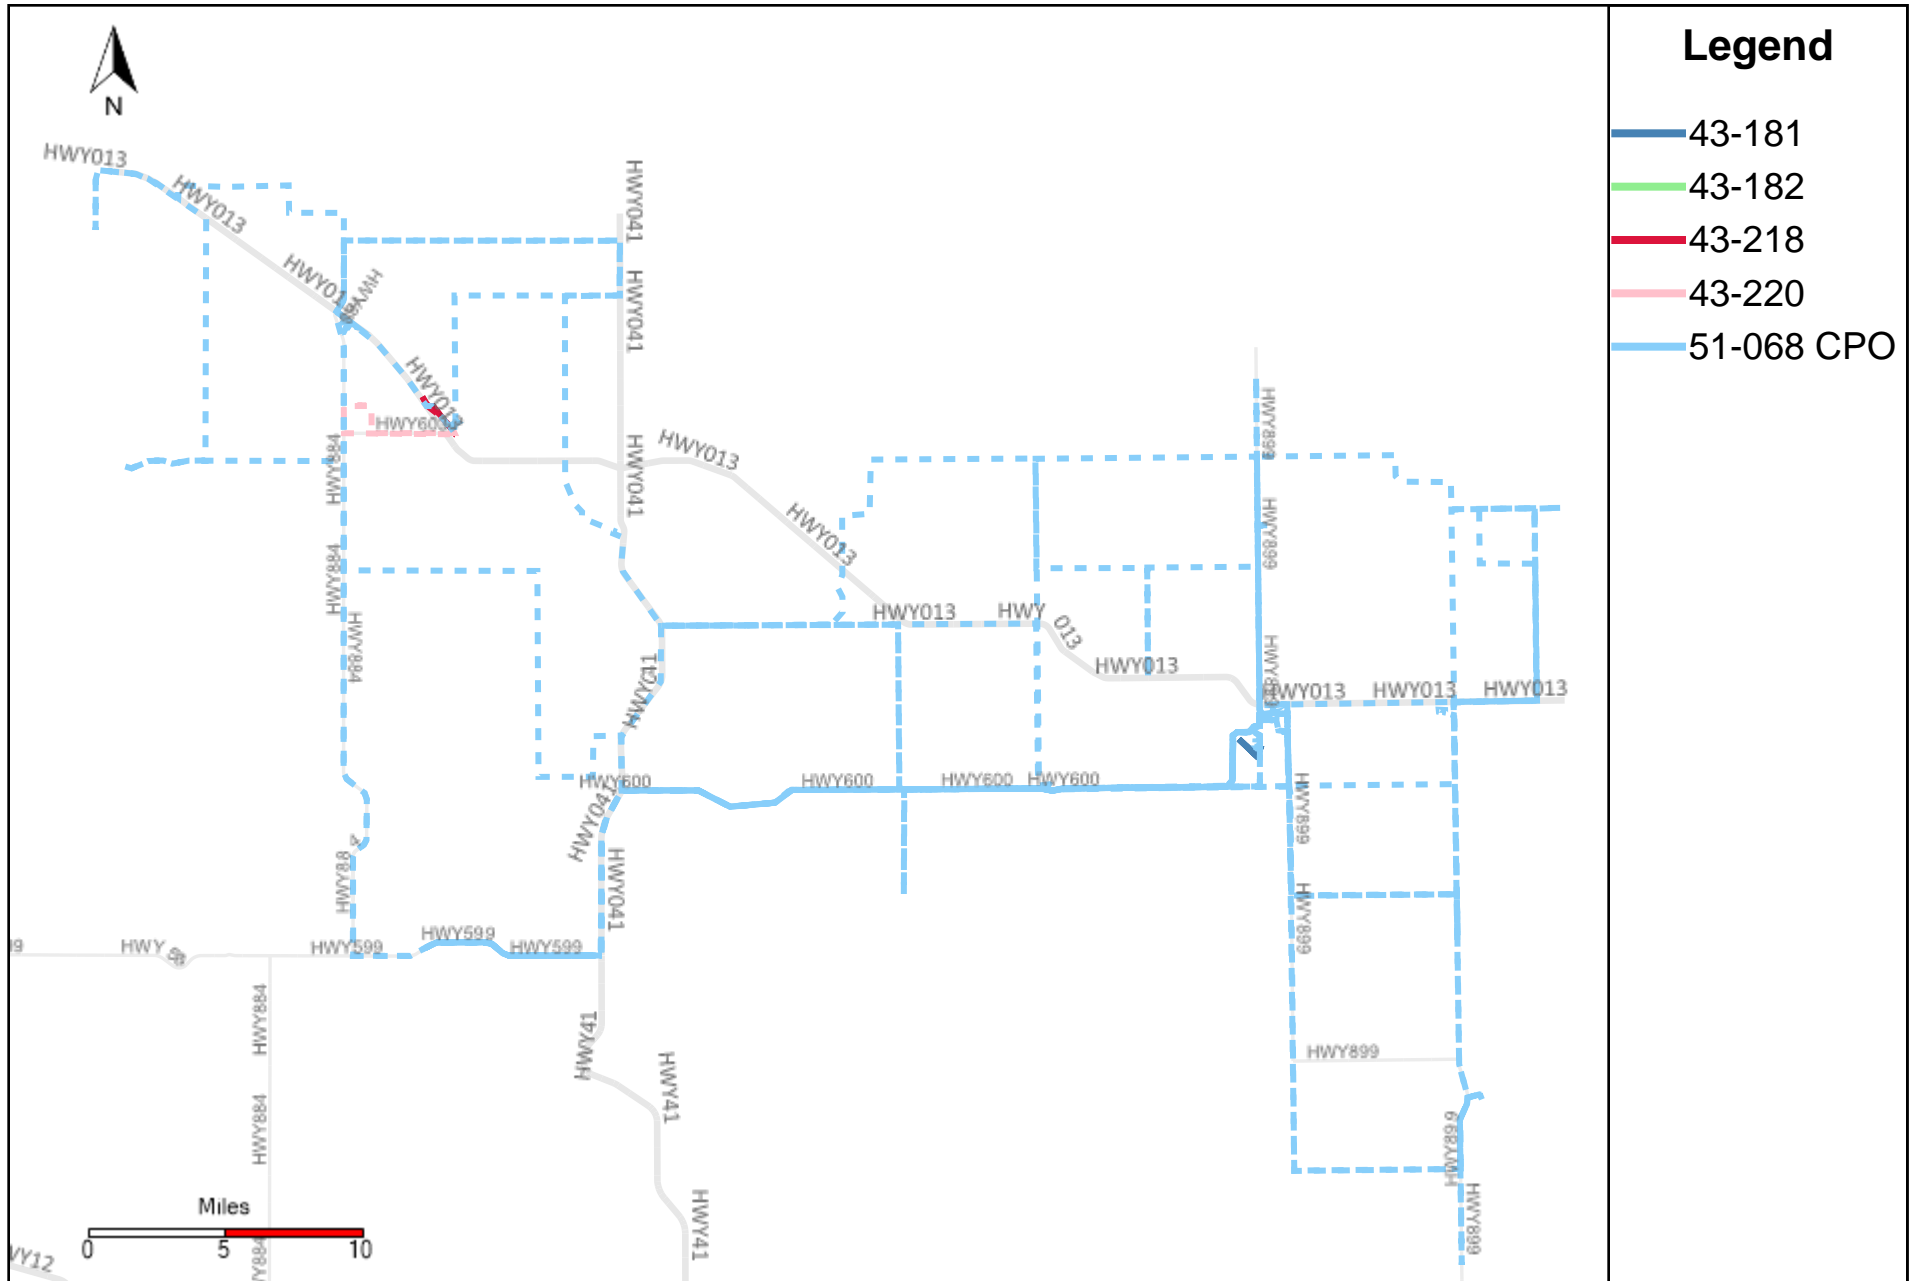

Provost Weekly Grader Report (2026-03-08 ~ 2026-03-14)

Division: 2 Grader Report(2026-03-08 ~ 2026-03-14)

Vehicle Name List	Total Distance(km)	Total Hours
51-068 CPO	1619.79	50 hrs 19 min 16 sec

Division: 3 Grader Report(2026-03-08 ~ 2026-03-14)

Vehicle Name List	Total Distance(km)	Total Hours
43-181, 51-068 CPO	1634.75	51 hrs 19 min 28 sec

Division: 4 Grader Report(2026-03-08 ~ 2026-03-14)

Vehicle Name List	Total Distance(km)	Total Hours
51-068 CPO	1619.79	50 hrs 19 min 16 sec

Division: 5 Grader Report(2026-03-08 ~ 2026-03-14)

Vehicle Name List	Total Distance(km)	Total Hours
51-068 CPO	1619.79	50 hrs 19 min 16 sec

Division: 7 Grader Report(2026-03-08 ~ 2026-03-14)

Vehicle Name List	Total Distance(km)	Total Hours
51-068 CPO	1619.79	50 hrs 19 min 16 sec

43-182_2026-03-08 ~ 2026-03-14 Tracking

Total Distance(km)	Total Hours	Work Distance(km)	Work Hours
15.94	6 hrs 5 min 26 sec	15.08	4 hrs 34 min 16 sec

43-218_2026-03-08 ~ 2026-03-14 Tracking

Total Distance(km)	Total Hours	Work Distance(km)	Work Hours
15.88	3 hrs 33 min 40 sec	7.23	3 hrs 21 min 35 sec