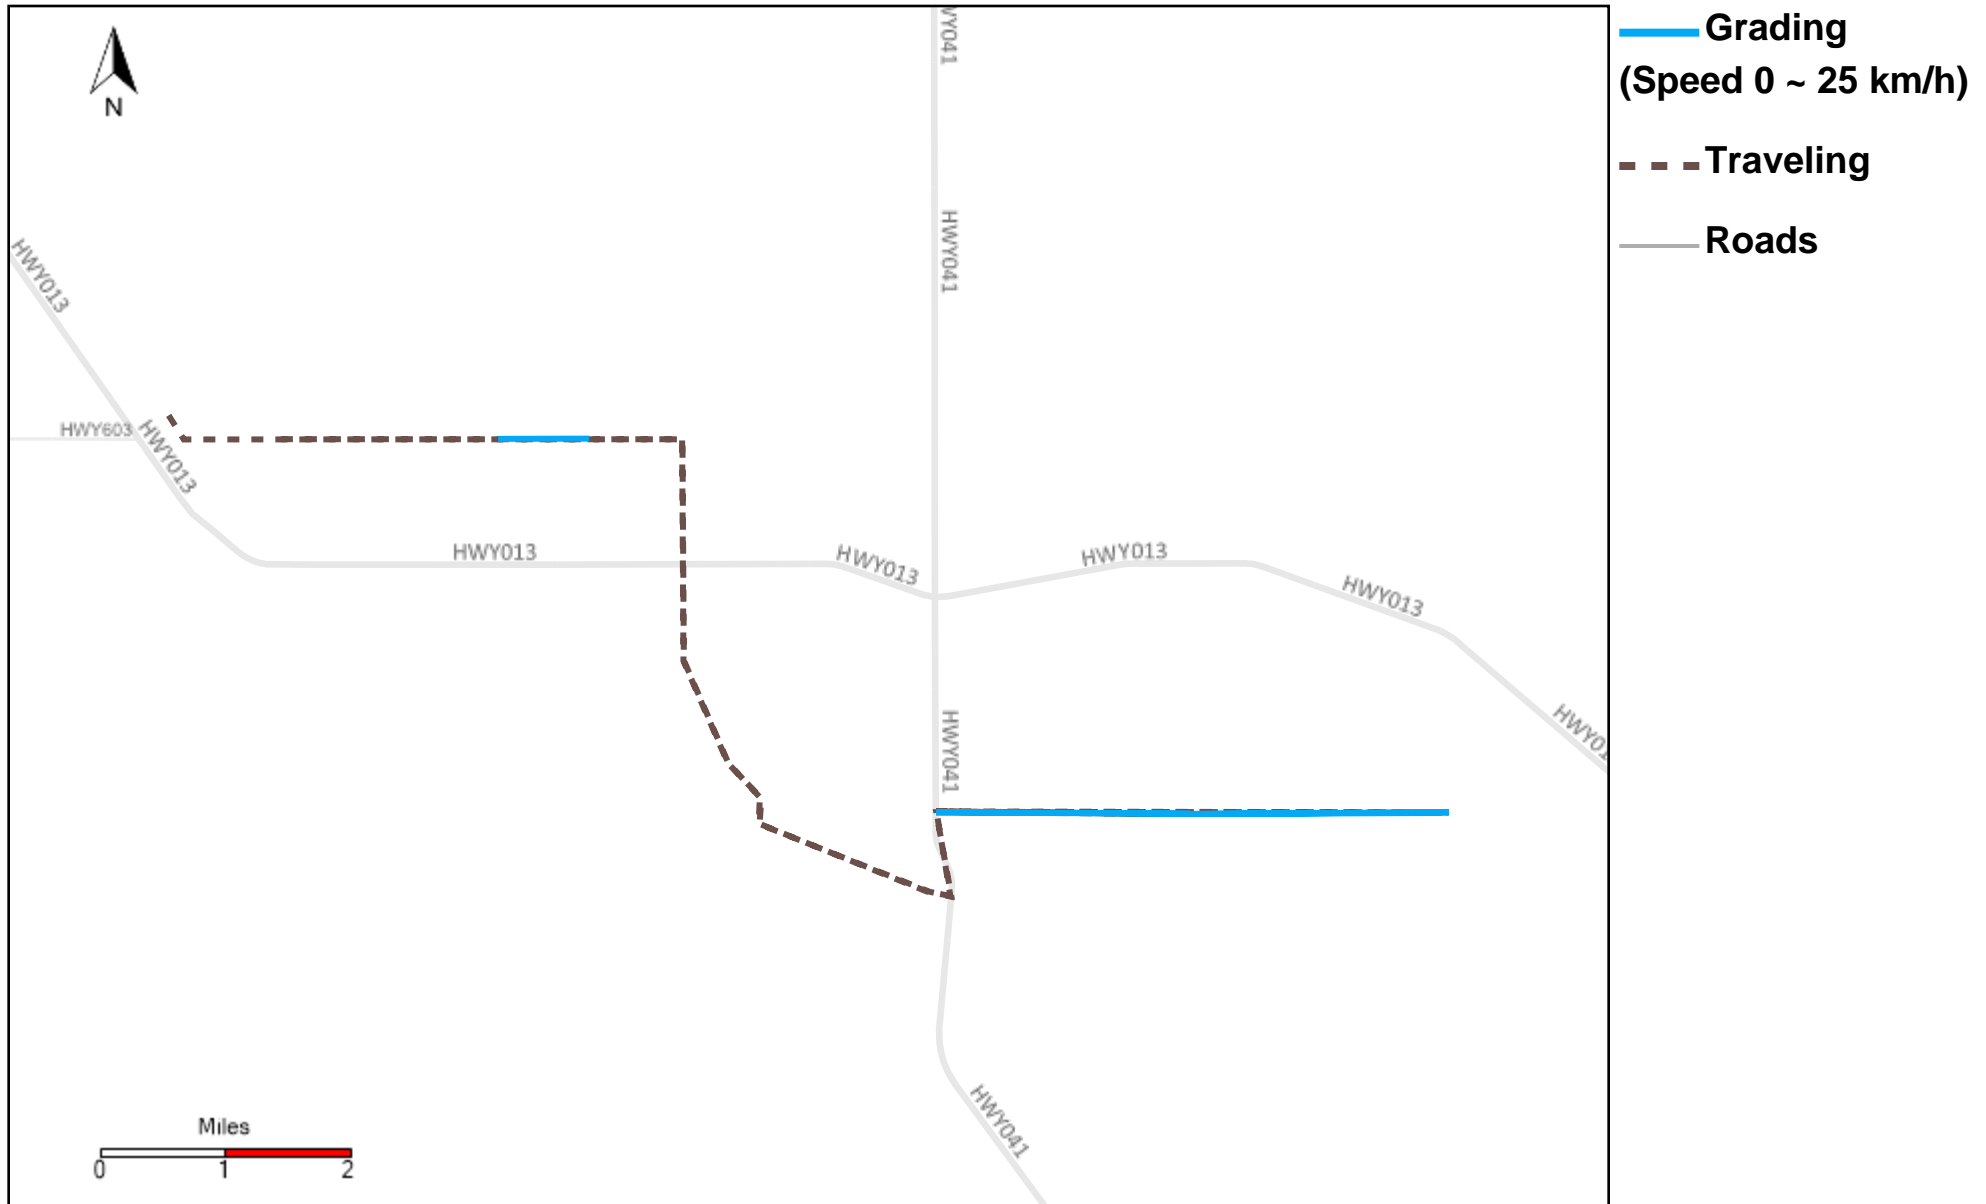

43-219_2026-03-22 ~ 2026-03-28 Tracking

Total Distance(km)	Total Hours	Work Distance(km)	Work Hours
90.61	7 hrs 32 min 45 sec	51.9	5 hrs 42 min 17 sec