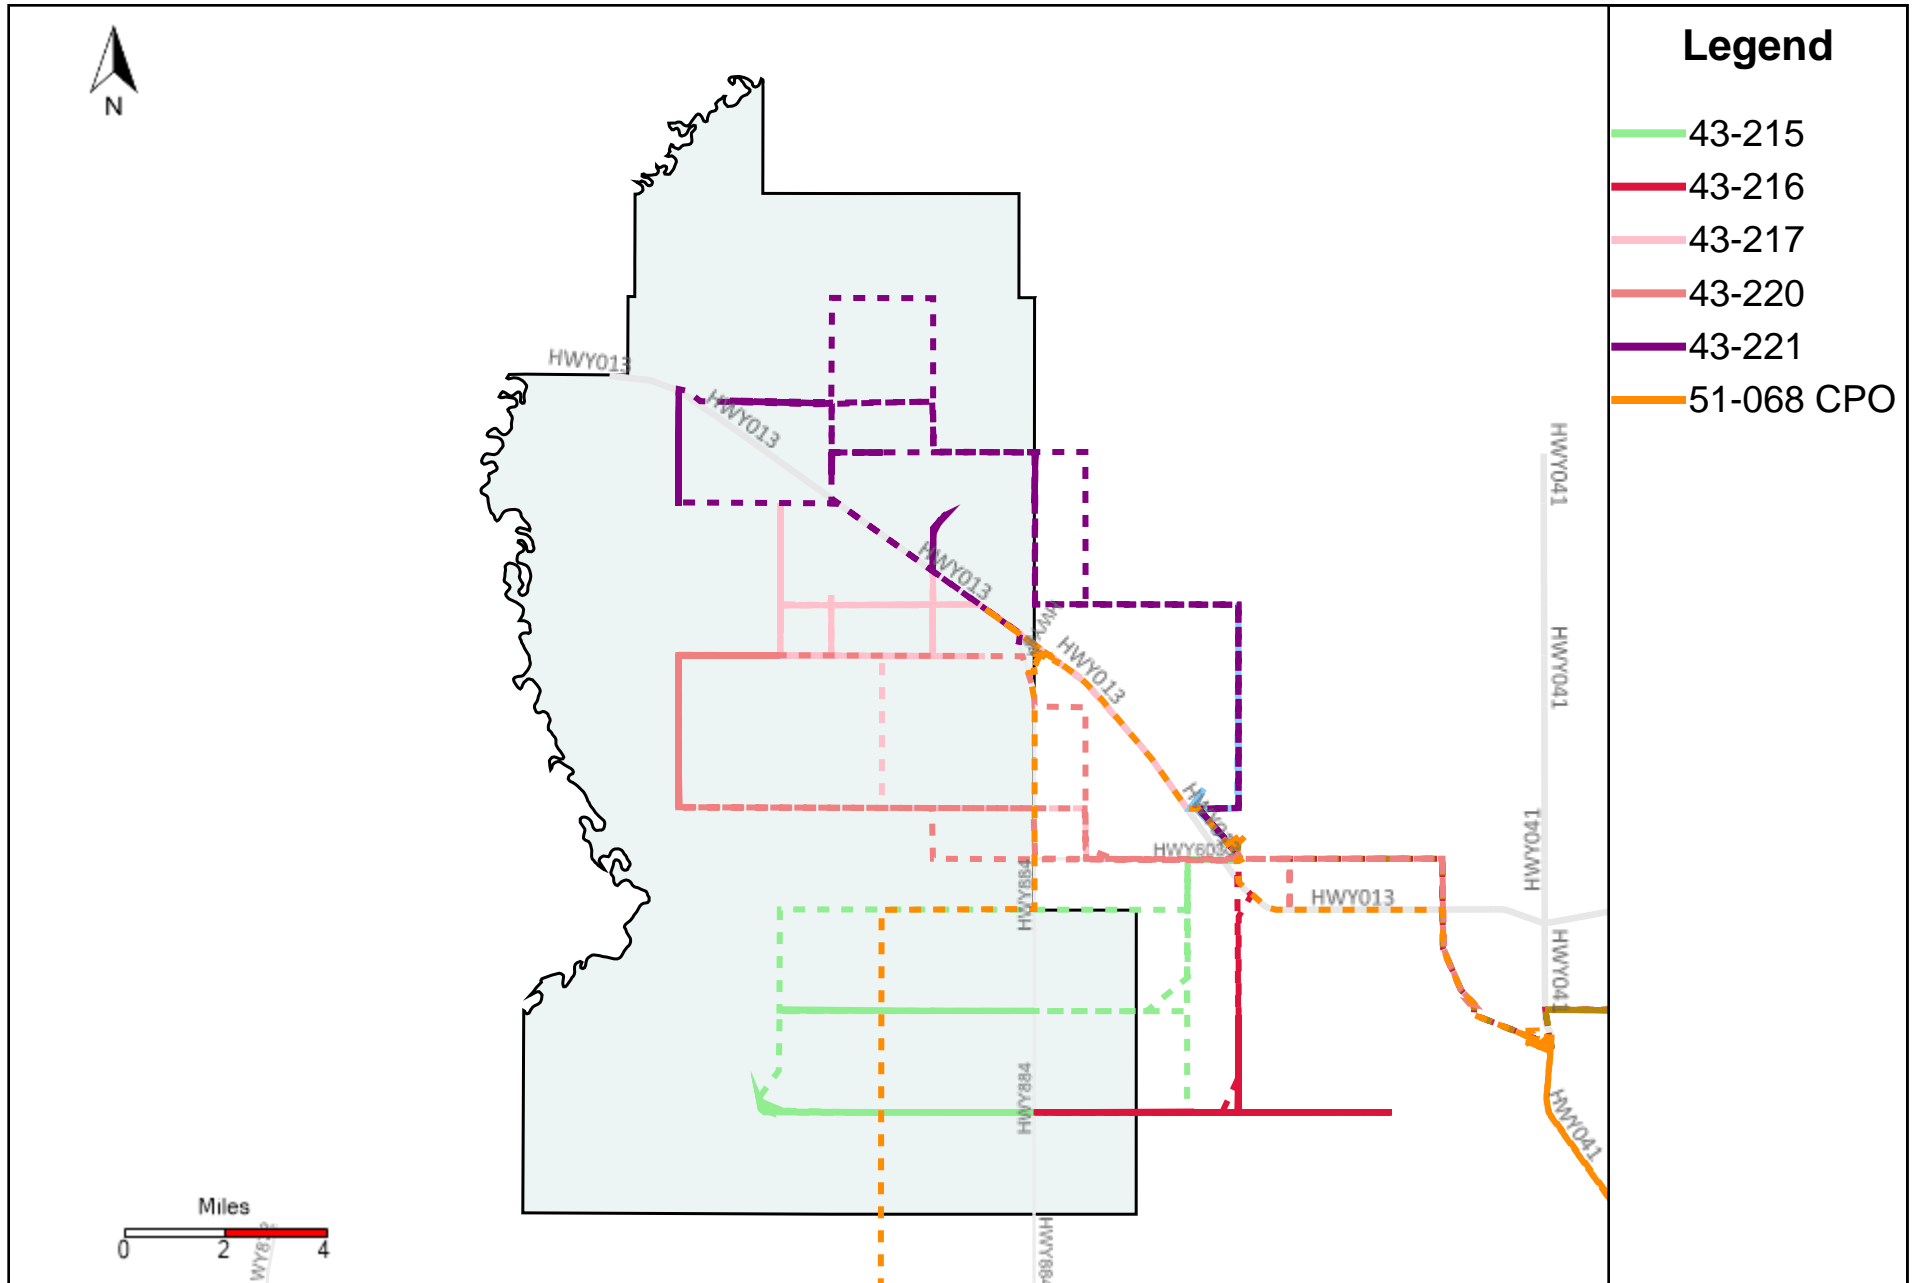

Division: 2 Grader Report(2026-03-22 ~ 2026-03-28)

Legend

— 51-068 CPO

Vehicle Name List	Total Distance(km)	Total Hours
51-068 CPO	978.37	46 hrs 3 min 23 sec

Division: 3 Grader Report(2026-03-22 ~ 2026-03-28)

Vehicle Name List	Total Distance(km)	Total Hours
43-181, 51-068 CPO	1002.31	49 hrs 44 min 11 sec

Division: 4 Grader Report(2026-03-22 ~ 2026-03-28)

Vehicle Name List	Total Distance(km)	Total Hours
43-216, 43-219, 51-068 CPO	1252.7	69 hrs 54 min 32 sec

Division: 6 Grader Report(2026-03-22 ~ 2026-03-28)

Vehicle Name List	Total Distance(km)	Total Hours
43-215, 43-216, 43-217, 43-218, 43-219, 43-220, 43-221, 51-068 CPO	2084.83	193 hrs 34 min 41 sec

Division: 7 Grader Report(2026-03-22 ~ 2026-03-28)

Vehicle Name List	Total Distance(km)	Total Hours
43-215, 43-216, 43-217, 43-220, 43-221, 51-068 CPO	1934.99	178 hrs 44 min 30 sec

Provost Weekly Grader Report

From 3/22/2026 To 3/28/2026

3/28/2026

Vehicle	Total Distance(km)	Total Hours	Work Distance(km)	Work Hours
43-181	23.95	3 hrs 40 min 48 sec	22.22	2 hrs 37 min 35 sec
43-215	186.72	75 hrs 58 min 25 sec	106.21	14 hrs 51 min 26 sec
43-216	183.72	16 hrs 18 min 24 sec	109.48	14 hrs 4 min 50 sec
43-217	192.06	15 hrs 52 min 21 sec	112.78	12 hrs 54 min 40 sec
43-218	59.23	7 hrs 17 min 26 sec	52.48	6 hrs 17 min 2 sec
43-219	90.61	7 hrs 32 min 45 sec	51.9	5 hrs 42 min 17 sec
43-220	160.97	9 hrs 32 min 0 sec	43.21	5 hrs 2 min 1 sec
43-221	233.15	14 hrs 59 min 57 sec	71.8	9 hrs 31 min 55 sec
51-068 CPO	978.37	46 hrs 3 min 23 sec	7.29	2 hrs 46 min 32 sec
Total:	2108.78	197 hrs 15 min 29 sec	577.38	73 hrs 48 min 18 sec