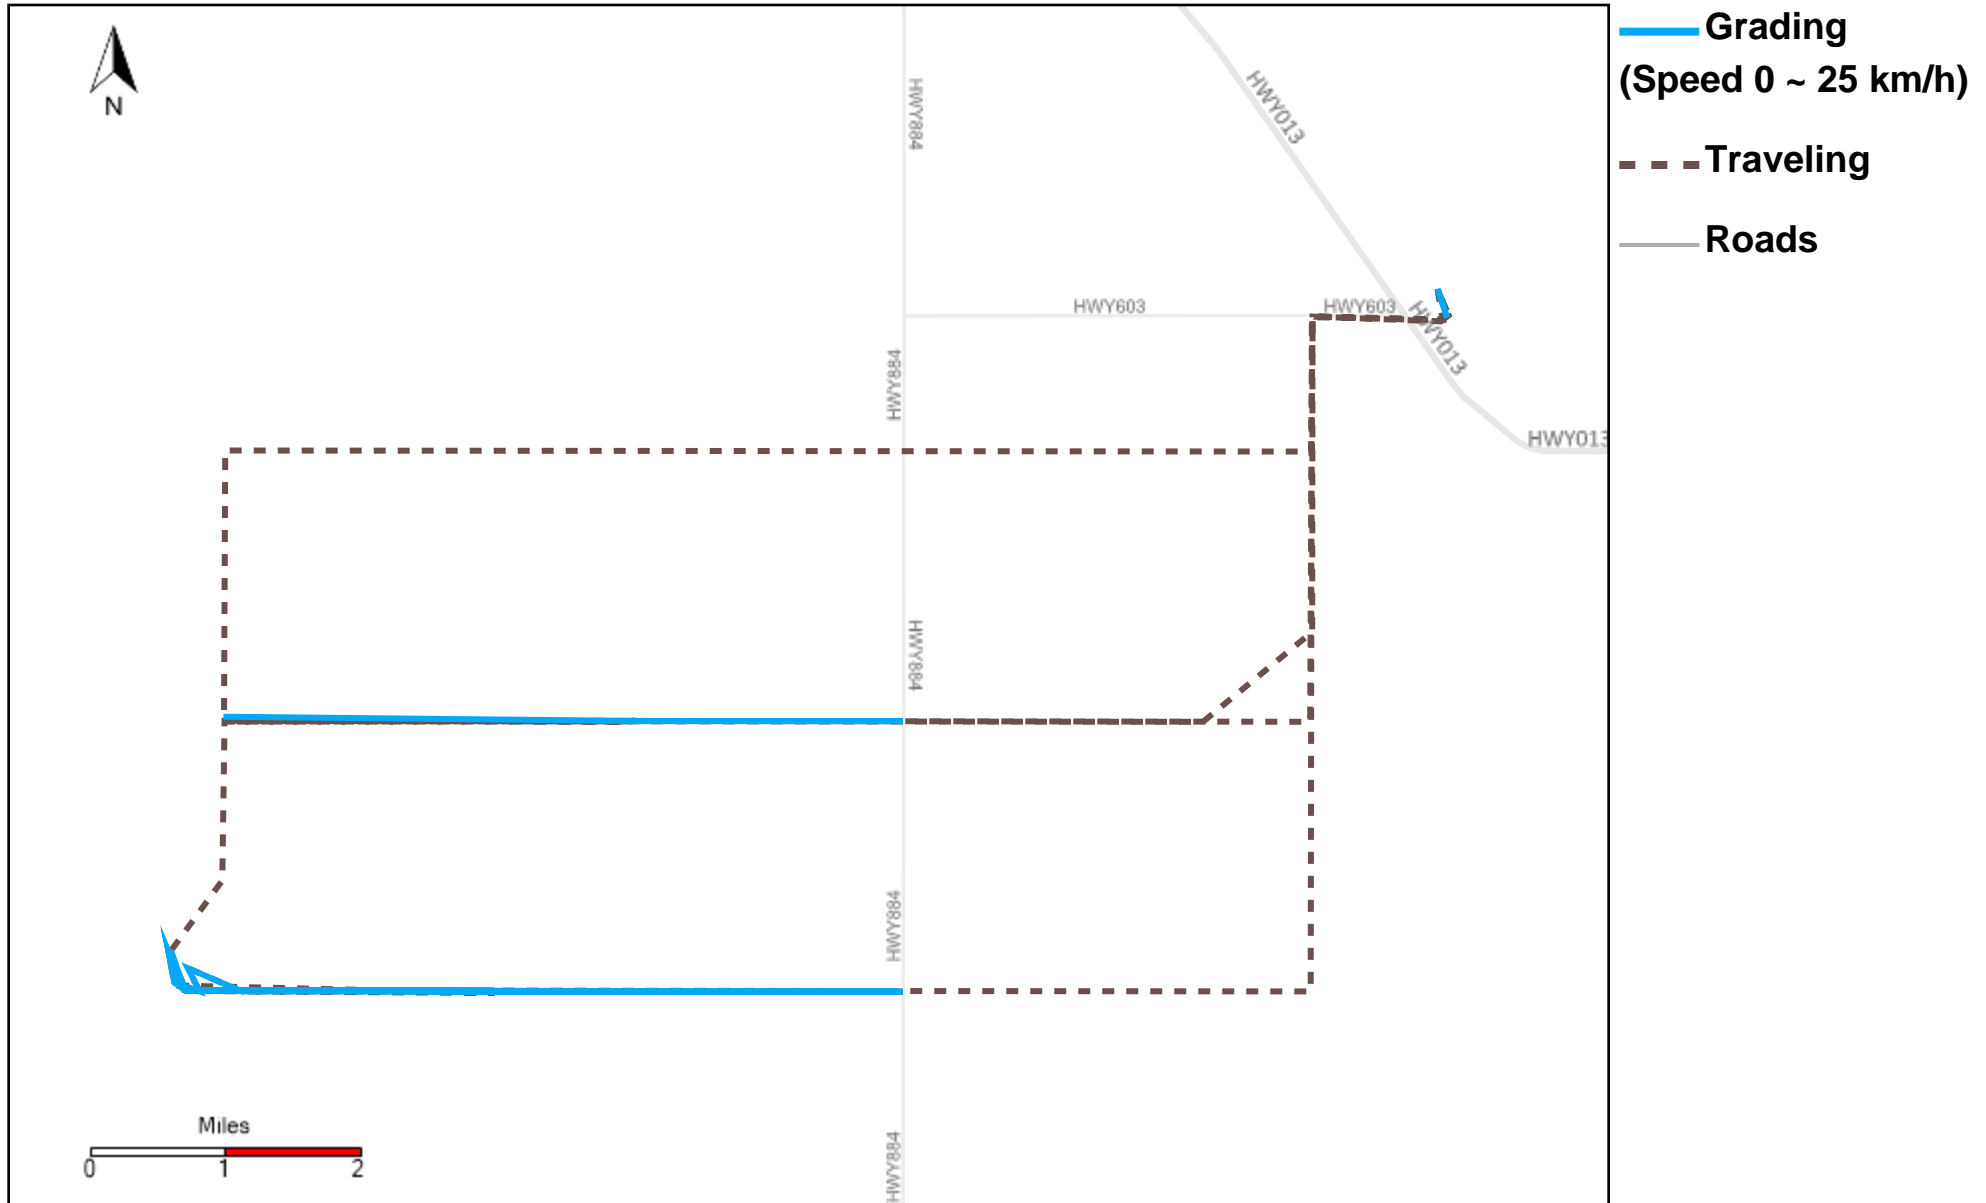

43-215_2026-03-22 ~ 2026-03-28 Tracking

Total Distance(km)	Total Hours	Work Distance(km)	Work Hours
186.72	75 hrs 58 min 25 sec	106.21	14 hrs 51 min 26 sec

43-216_2026-03-22 ~ 2026-03-28 Tracking

Total Distance(km)	Total Hours	Work Distance(km)	Work Hours
183.72	16 hrs 18 min 24 sec	109.48	14 hrs 4 min 50 sec