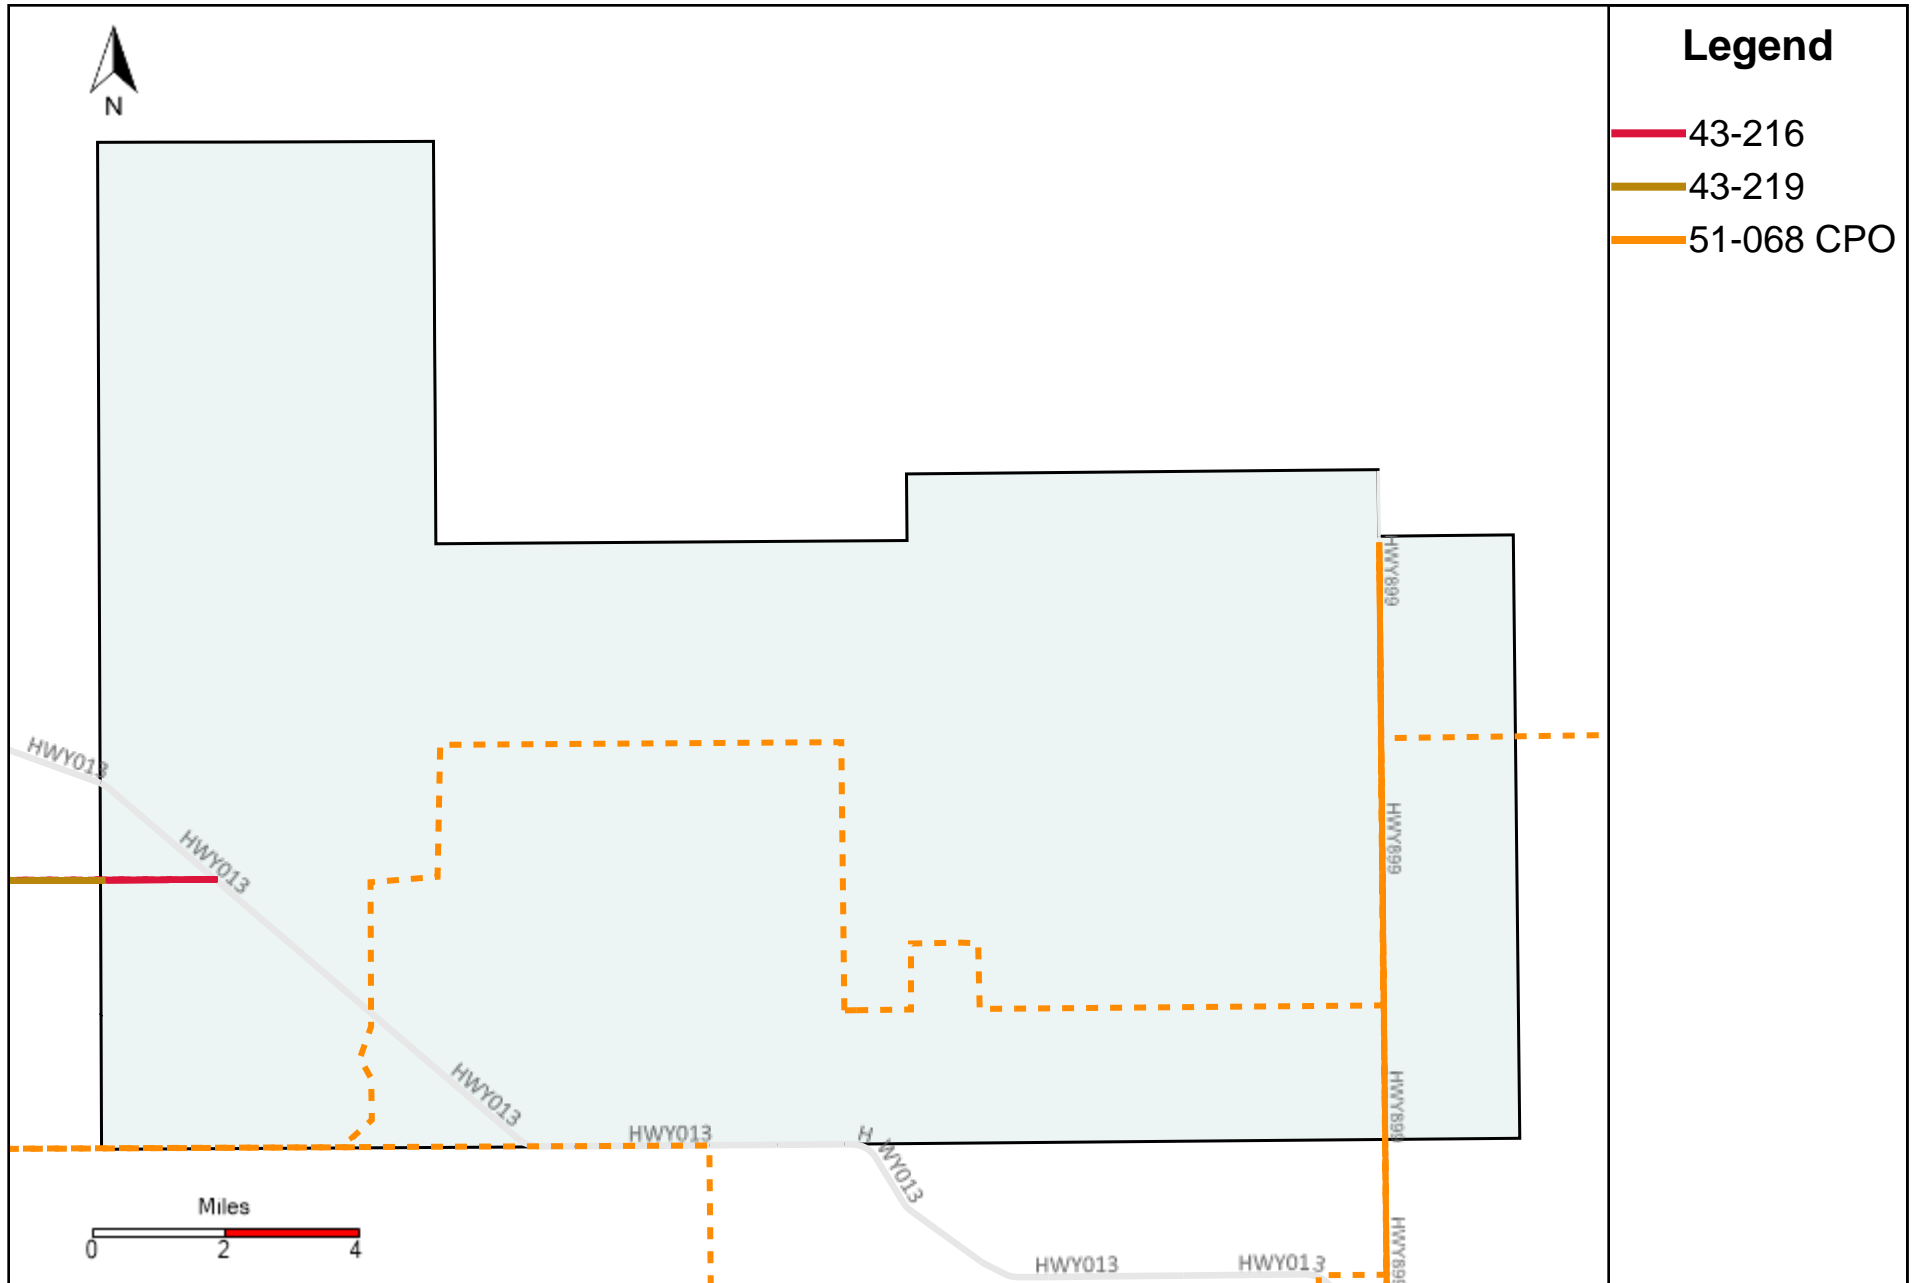

Division: 2 Grader Report(2026-03-22 ~ 2026-03-28)

Legend

— 51-068 CPO

Vehicle Name List	Total Distance(km)	Total Hours
51-068 CPO	978.37	46 hrs 3 min 23 sec

Division: 3 Grader Report(2026-03-22 ~ 2026-03-28)

Vehicle Name List	Total Distance(km)	Total Hours
43-181, 51-068 CPO	1002.31	49 hrs 44 min 11 sec

Division: 4 Grader Report(2026-03-22 ~ 2026-03-28)

Vehicle Name List	Total Distance(km)	Total Hours
43-216, 43-219, 51-068 CPO	1252.7	69 hrs 54 min 32 sec