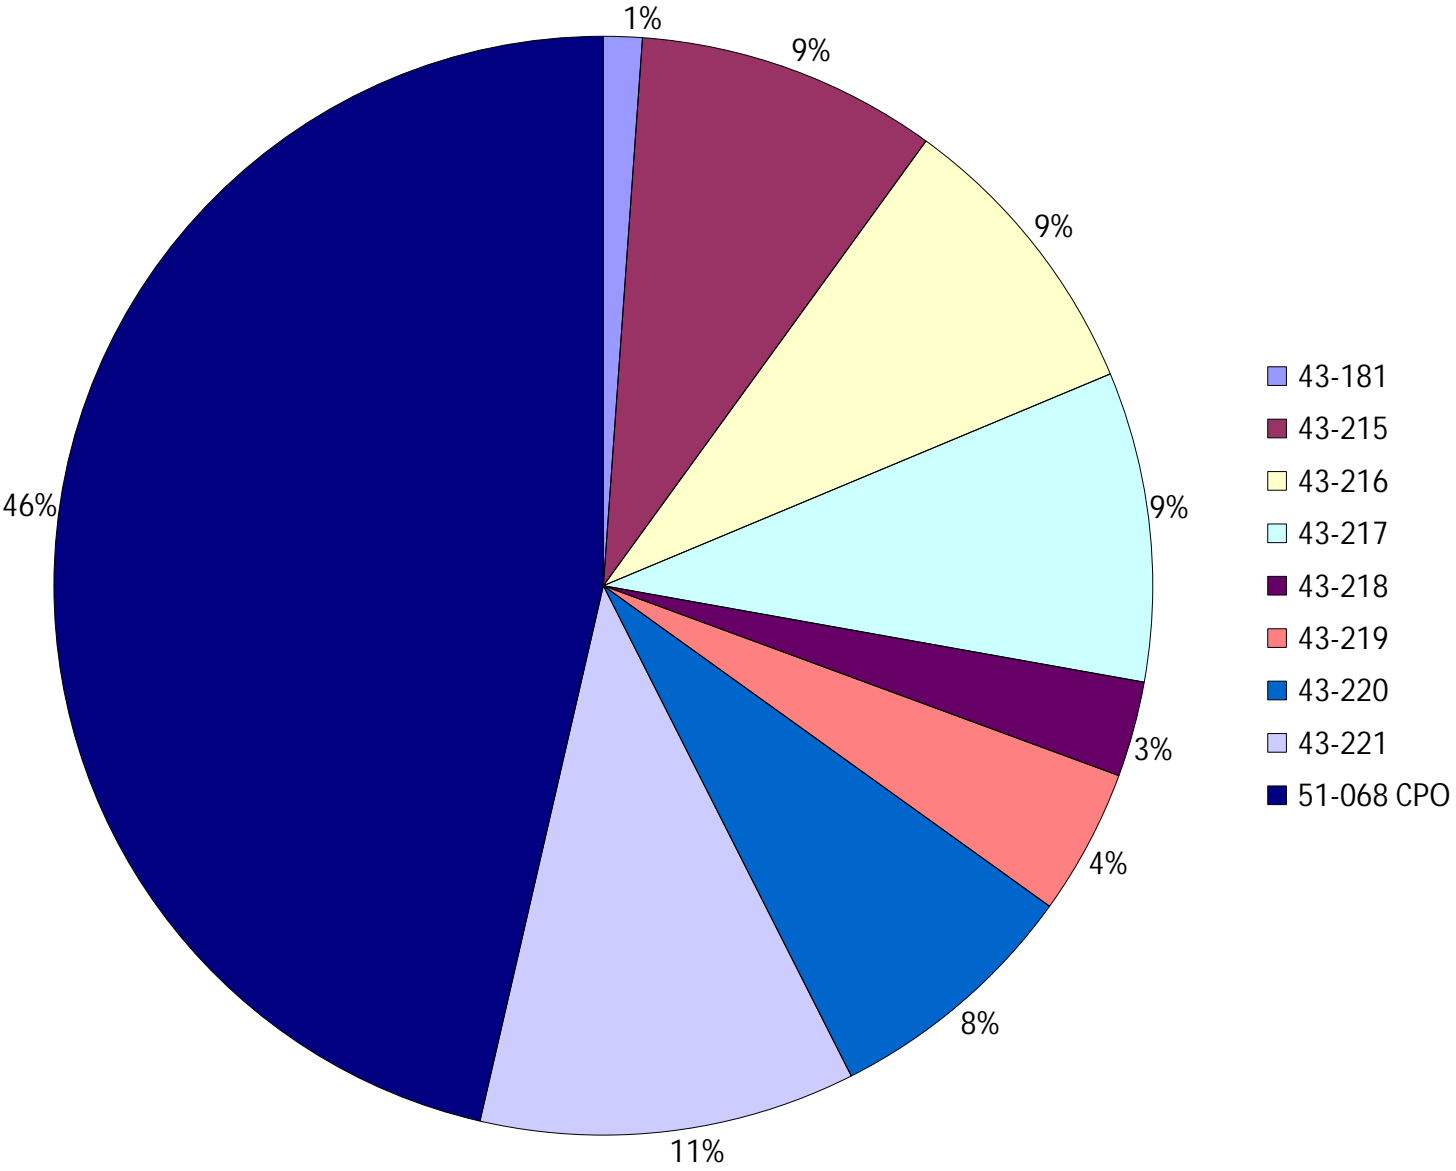

Provost Weekly Grader Report

From 3/22/2026 To 3/28/2026

3/28/2026

Vehicle	Total Distance(km)	Total Hours	Work Distance(km)	Work Hours
43-181	23.95	3 hrs 40 min 48 sec	22.22	2 hrs 37 min 35 sec
43-215	186.72	75 hrs 58 min 25 sec	106.21	14 hrs 51 min 26 sec
43-216	183.72	16 hrs 18 min 24 sec	109.48	14 hrs 4 min 50 sec
43-217	192.06	15 hrs 52 min 21 sec	112.78	12 hrs 54 min 40 sec
43-218	59.23	7 hrs 17 min 26 sec	52.48	6 hrs 17 min 2 sec
43-219	90.61	7 hrs 32 min 45 sec	51.9	5 hrs 42 min 17 sec
43-220	160.97	9 hrs 32 min 0 sec	43.21	5 hrs 2 min 1 sec
43-221	233.15	14 hrs 59 min 57 sec	71.8	9 hrs 31 min 55 sec
51-068 CPO	978.37	46 hrs 3 min 23 sec	7.29	2 hrs 46 min 32 sec
Total:	2108.78	197 hrs 15 min 29 sec	577.38	73 hrs 48 min 18 sec

Vehicle Distance Vs Total Distance (%) From 3/22/2026 To 3/28/2026

Provost Weekly Grader Report