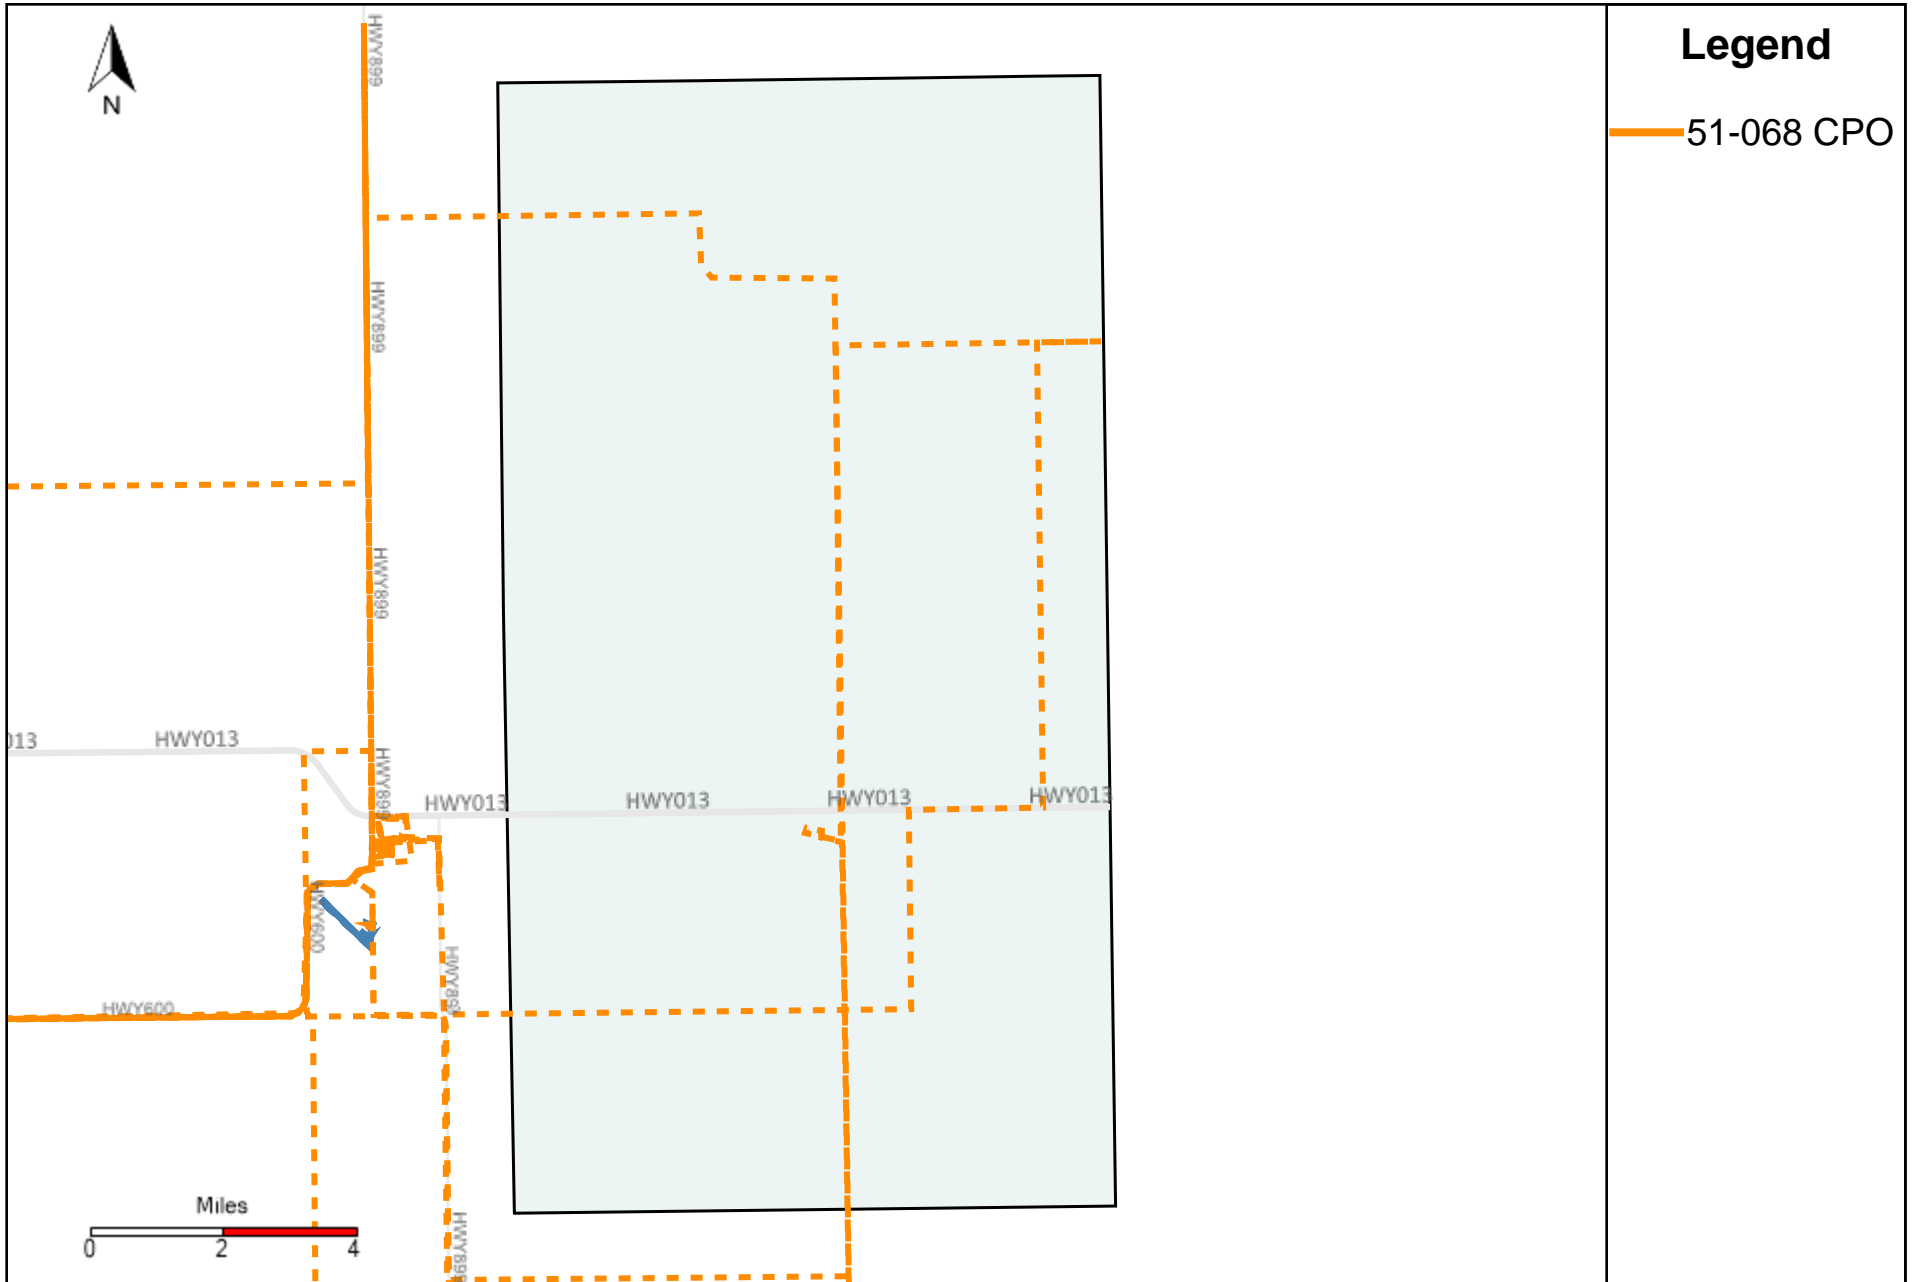

Division: 2 Grader Report(2026-03-22 ~ 2026-03-28)

Legend

— 51-068 CPO

Vehicle Name List	Total Distance(km)	Total Hours
51-068 CPO	978.37	46 hrs 3 min 23 sec

Division: 3 Grader Report(2026-03-22 ~ 2026-03-28)

Vehicle Name List	Total Distance(km)	Total Hours
43-181, 51-068 CPO	1002.31	49 hrs 44 min 11 sec

Division: 4 Grader Report(2026-03-22 ~ 2026-03-28)

Vehicle Name List	Total Distance(km)	Total Hours
43-216, 43-219, 51-068 CPO	1252.7	69 hrs 54 min 32 sec