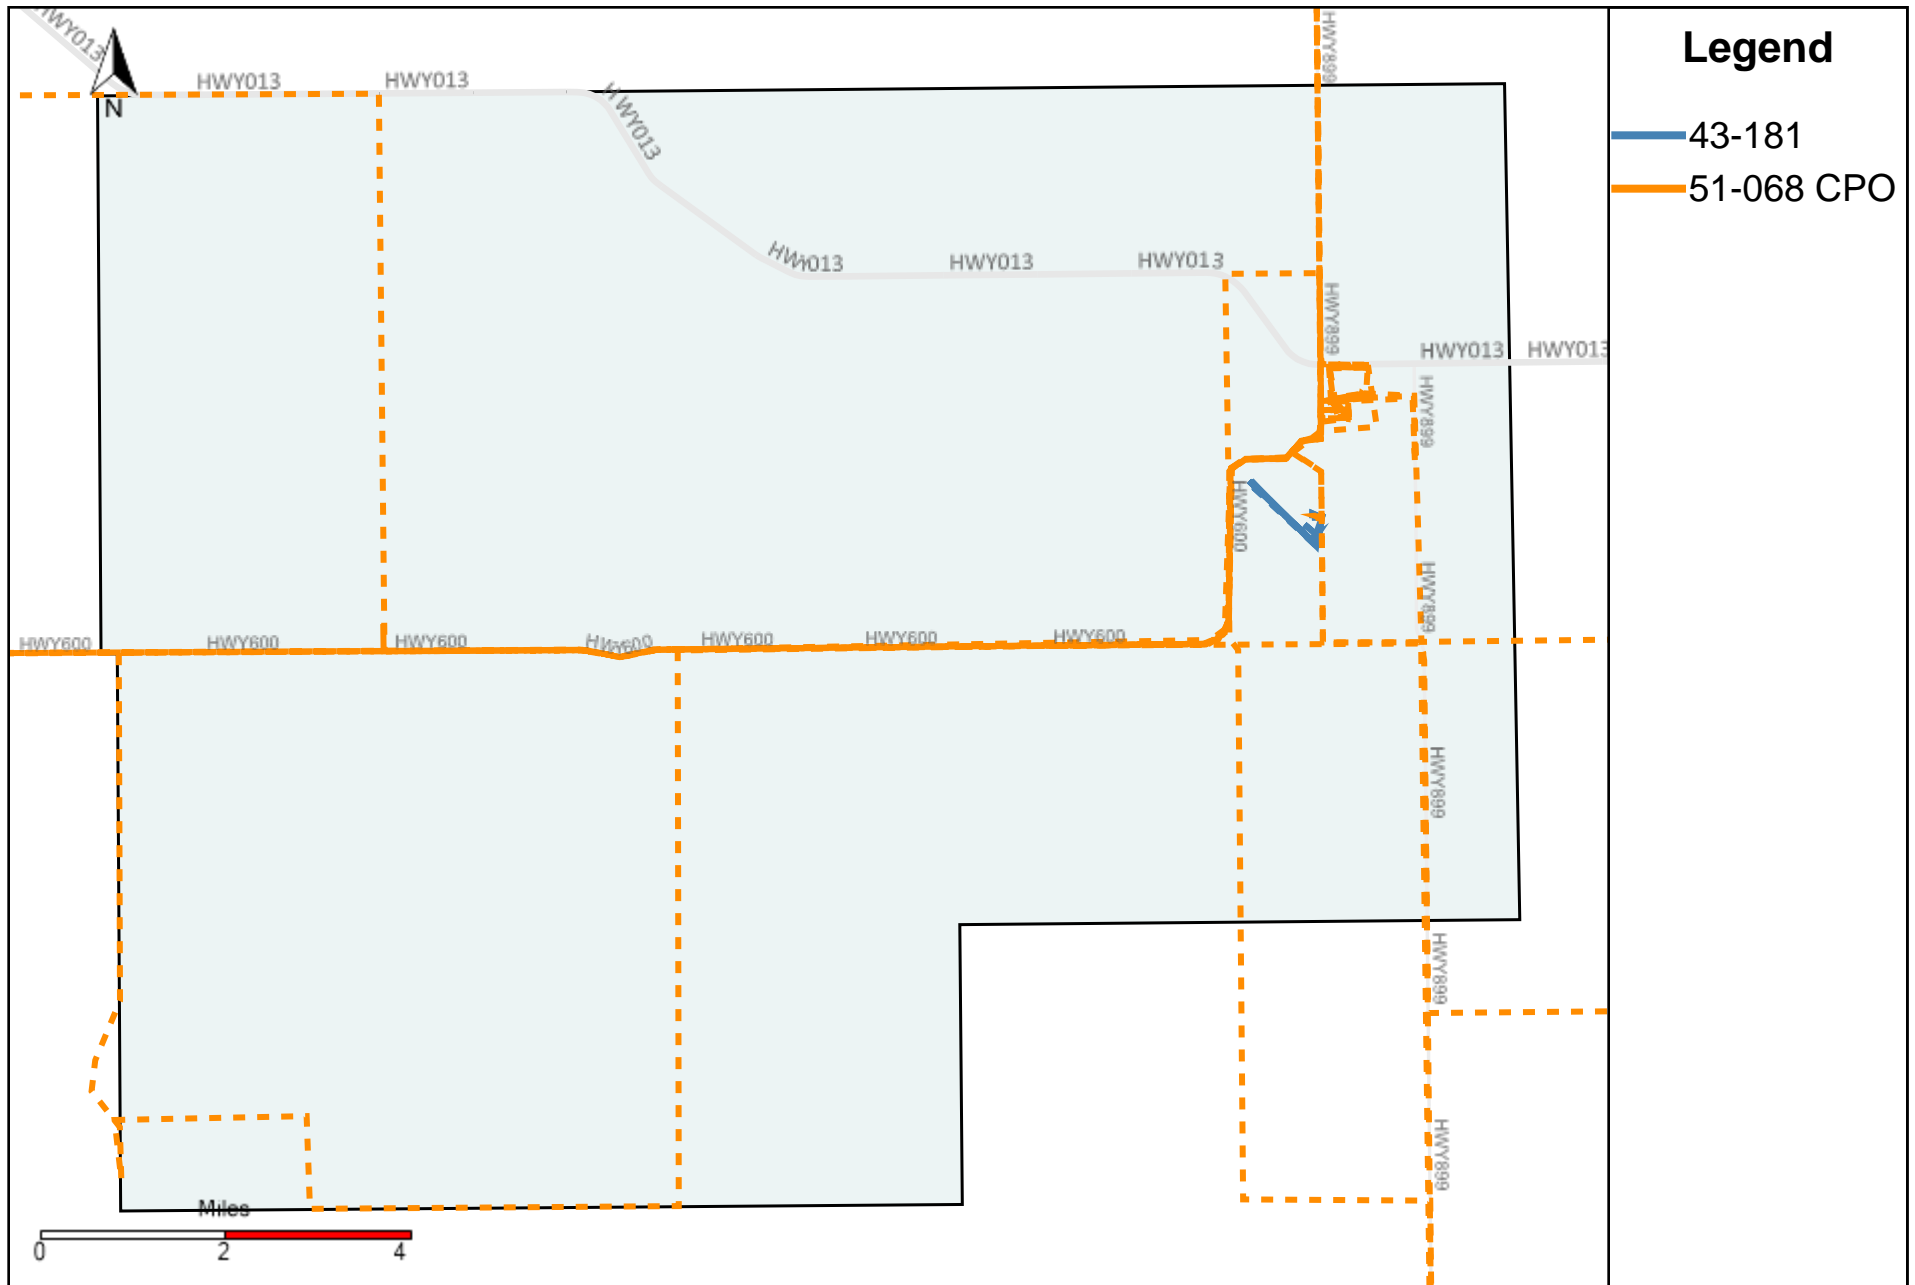

Division: 2 Grader Report(2026-03-22 ~ 2026-03-28)

Legend

— 51-068 CPO

Vehicle Name List	Total Distance(km)	Total Hours
51-068 CPO	978.37	46 hrs 3 min 23 sec

Division: 3 Grader Report(2026-03-22 ~ 2026-03-28)

Vehicle Name List	Total Distance(km)	Total Hours
43-181, 51-068 CPO	1002.31	49 hrs 44 min 11 sec

Division: 4 Grader Report(2026-03-22 ~ 2026-03-28)

Vehicle Name List	Total Distance(km)	Total Hours
43-216, 43-219, 51-068 CPO	1252.7	69 hrs 54 min 32 sec