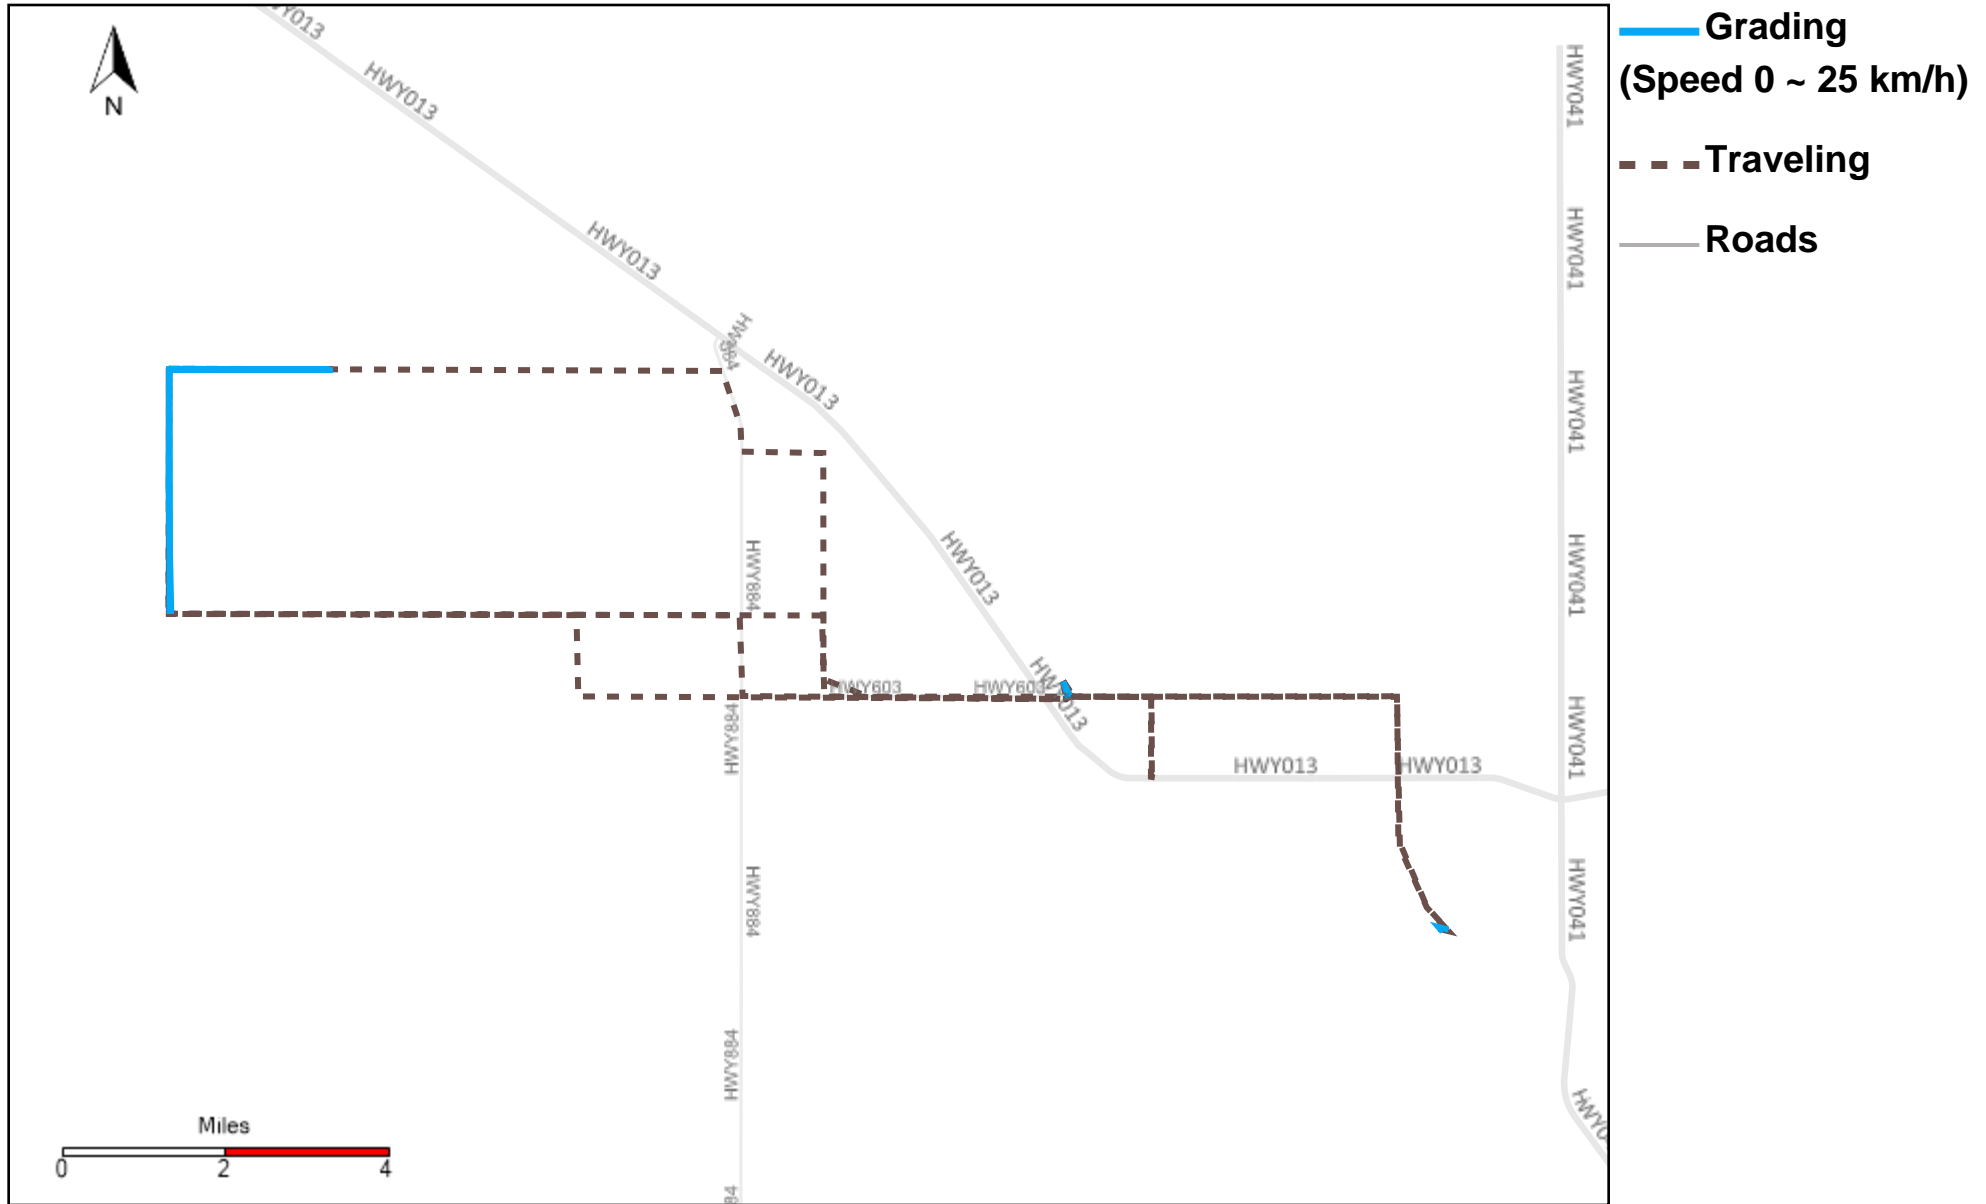

43-220_2026-03-22 ~ 2026-03-28 Tracking

Total Distance(km)	Total Hours	Work Distance(km)	Work Hours
160.97	9 hrs 32 min 0 sec	43.21	5 hrs 2 min 1 sec