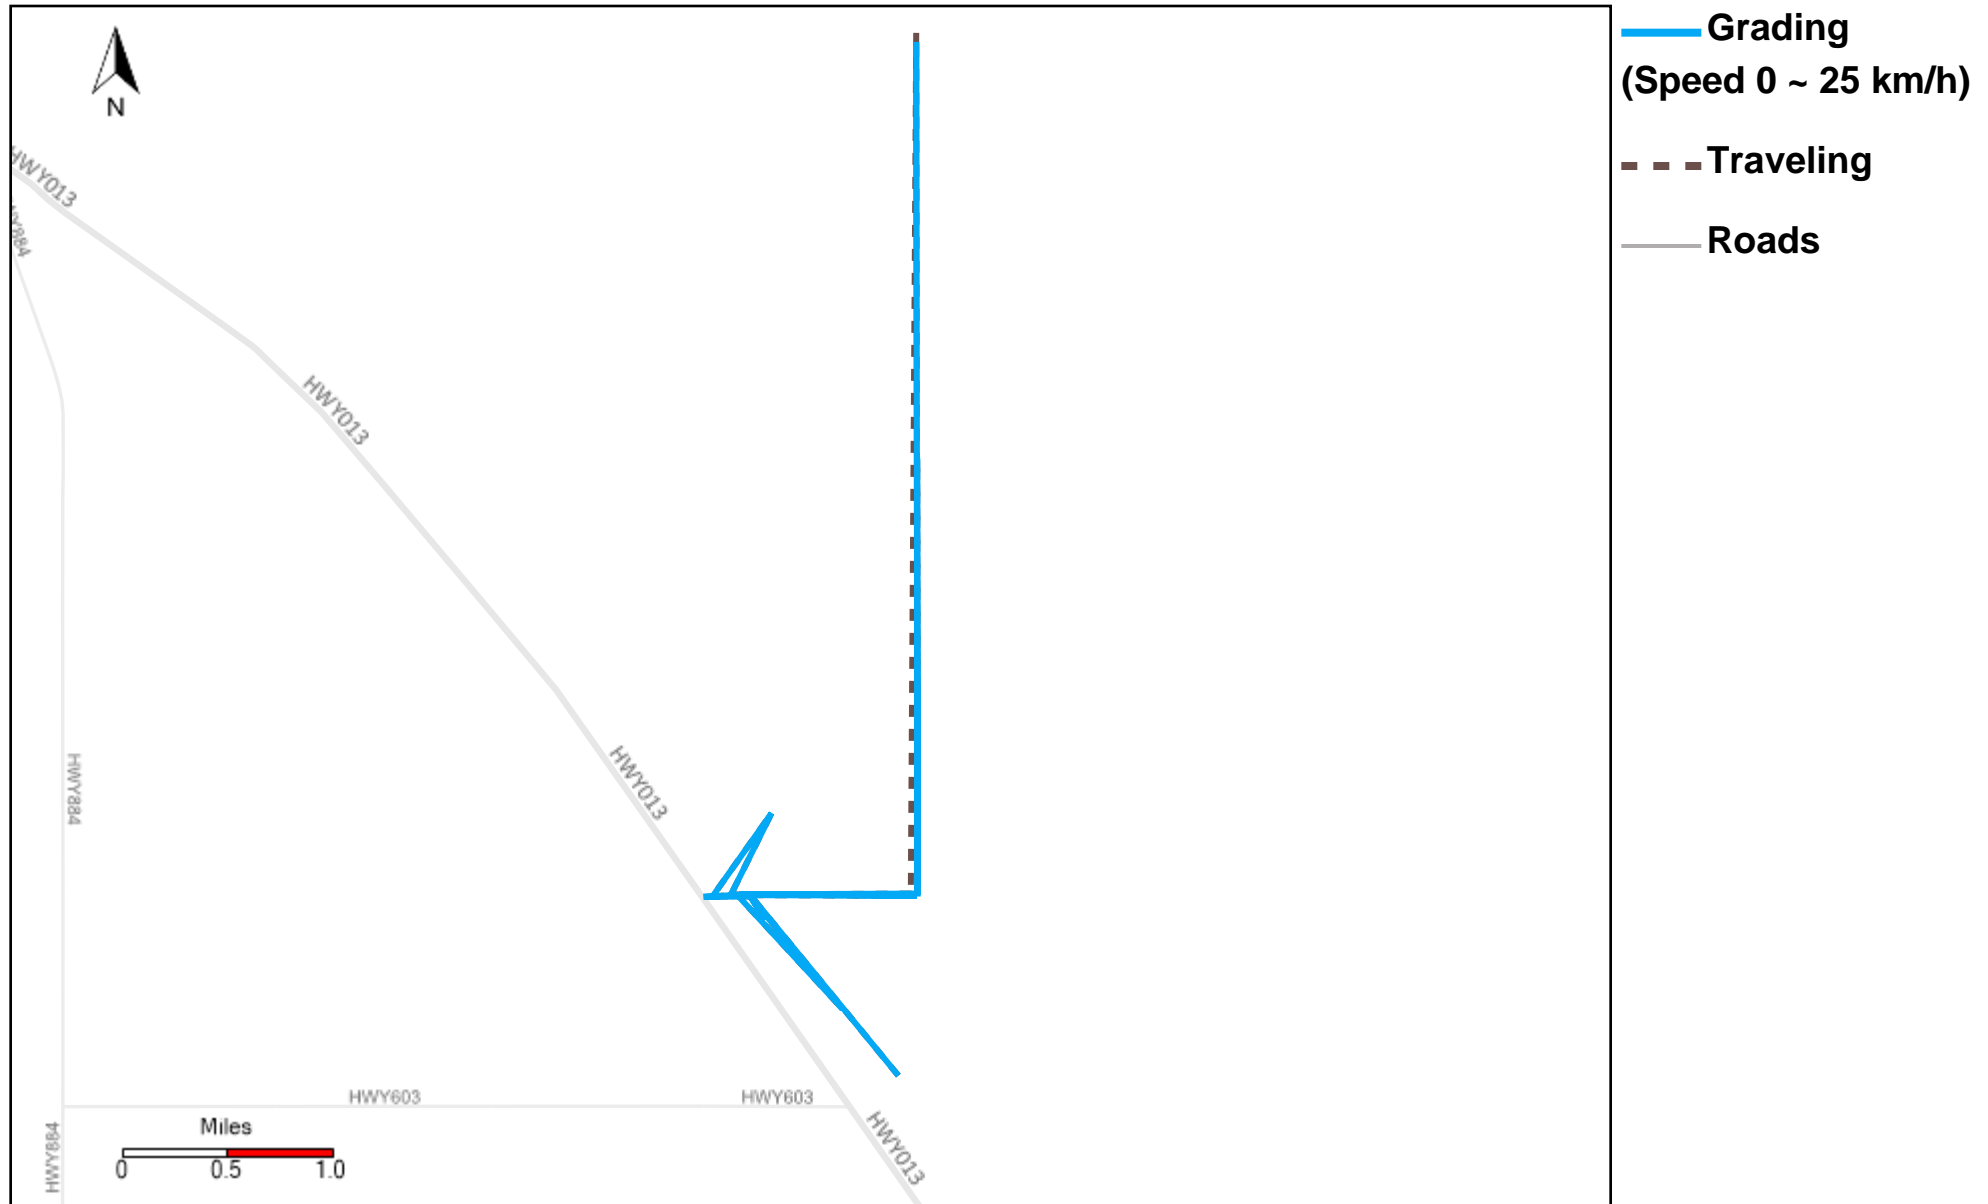

43-218_2026-03-22 ~ 2026-03-28 Tracking

Total Distance(km)	Total Hours	Work Distance(km)	Work Hours
59.23	7 hrs 17 min 26 sec	52.48	6 hrs 17 min 2 sec