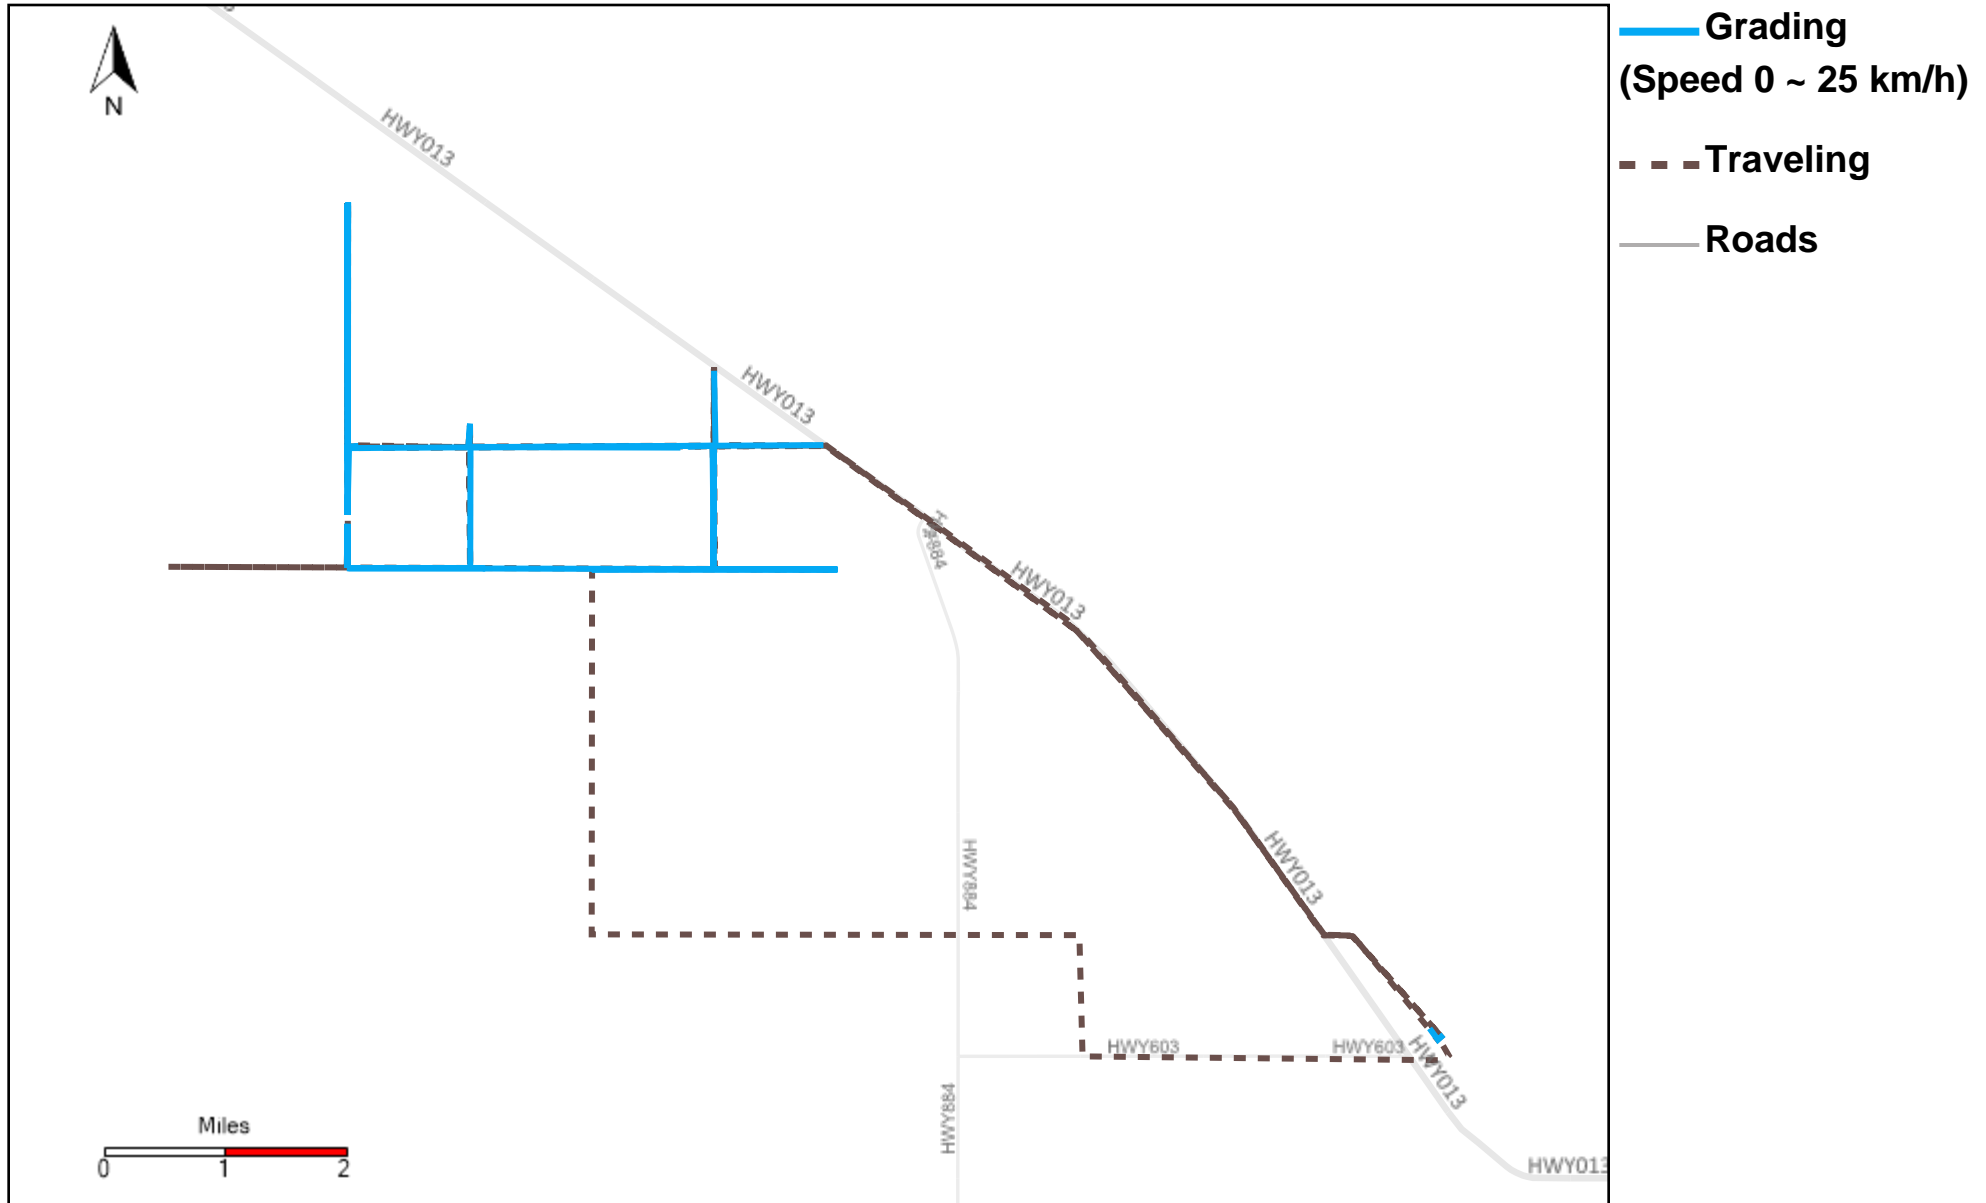

43-217_2026-03-22 ~ 2026-03-28 Tracking

Total Distance(km)	Total Hours	Work Distance(km)	Work Hours
192.06	15 hrs 52 min 21 sec	112.78	12 hrs 54 min 40 sec