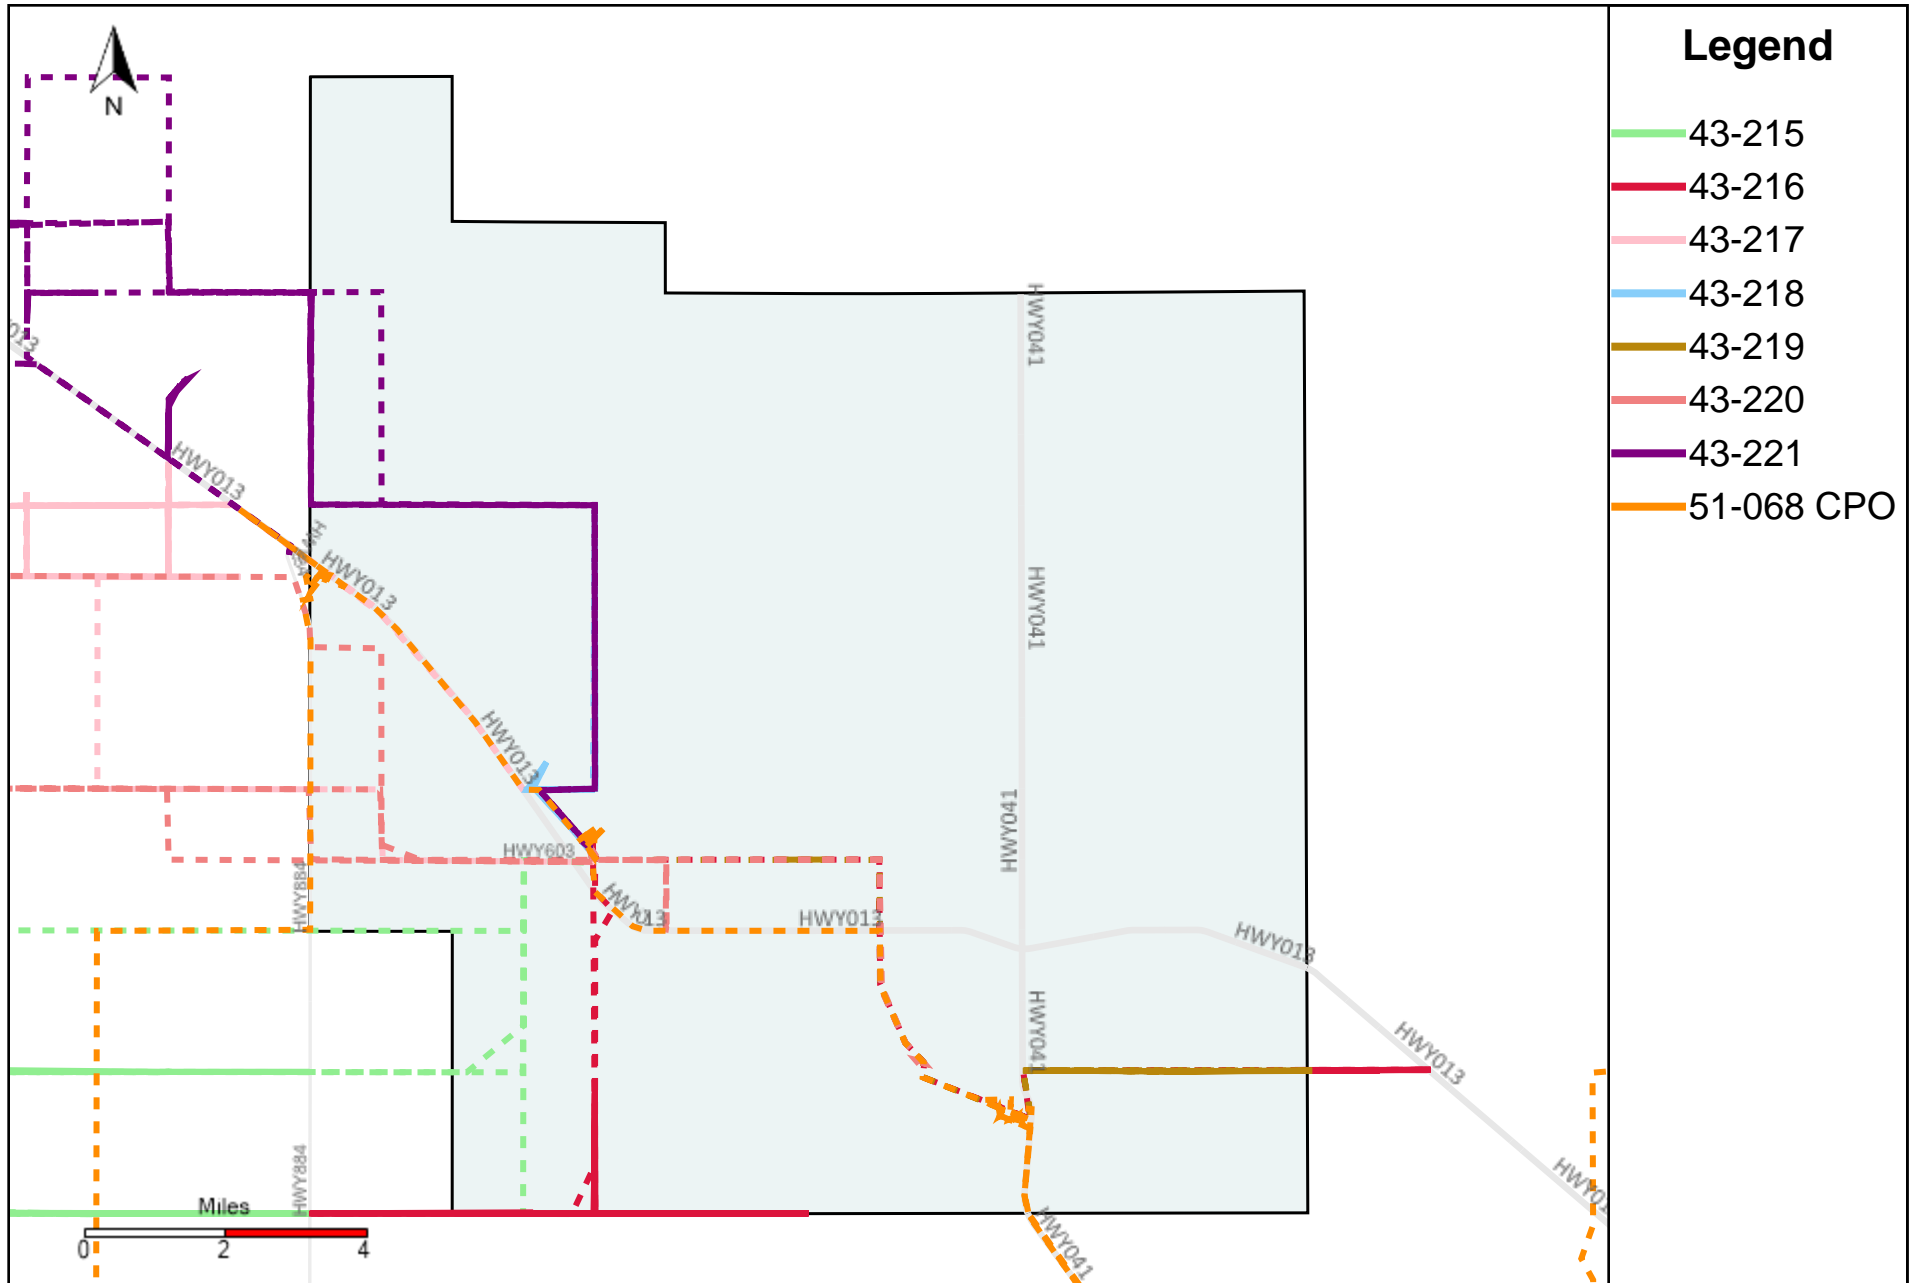

Division: 2 Grader Report(2026-03-22 ~ 2026-03-28)

Legend

— 51-068 CPO

Vehicle Name List	Total Distance(km)	Total Hours
51-068 CPO	978.37	46 hrs 3 min 23 sec

Division: 3 Grader Report(2026-03-22 ~ 2026-03-28)

Vehicle Name List	Total Distance(km)	Total Hours
43-181, 51-068 CPO	1002.31	49 hrs 44 min 11 sec

Division: 4 Grader Report(2026-03-22 ~ 2026-03-28)

Vehicle Name List	Total Distance(km)	Total Hours
43-216, 43-219, 51-068 CPO	1252.7	69 hrs 54 min 32 sec

Division: 6 Grader Report(2026-03-22 ~ 2026-03-28)

Vehicle Name List	Total Distance(km)	Total Hours
43-215, 43-216, 43-217, 43-218, 43-219, 43-220, 43-221, 51-068 CPO	2084.83	193 hrs 34 min 41 sec

Division: 7 Grader Report(2026-03-22 ~ 2026-03-28)

Vehicle Name List	Total Distance(km)	Total Hours
43-215, 43-216, 43-217, 43-220, 43-221, 51-068 CPO	1934.99	178 hrs 44 min 30 sec

Provost Weekly Grader Report

From 3/22/2026 To 3/28/2026

3/28/2026

Vehicle	Total Distance(km)	Total Hours	Work Distance(km)	Work Hours
43-181	23.95	3 hrs 40 min 48 sec	22.22	2 hrs 37 min 35 sec
43-215	186.72	75 hrs 58 min 25 sec	106.21	14 hrs 51 min 26 sec
43-216	183.72	16 hrs 18 min 24 sec	109.48	14 hrs 4 min 50 sec
43-217	192.06	15 hrs 52 min 21 sec	112.78	12 hrs 54 min 40 sec
43-218	59.23	7 hrs 17 min 26 sec	52.48	6 hrs 17 min 2 sec
43-219	90.61	7 hrs 32 min 45 sec	51.9	5 hrs 42 min 17 sec
43-220	160.97	9 hrs 32 min 0 sec	43.21	5 hrs 2 min 1 sec
43-221	233.15	14 hrs 59 min 57 sec	71.8	9 hrs 31 min 55 sec
51-068 CPO	978.37	46 hrs 3 min 23 sec	7.29	2 hrs 46 min 32 sec
Total:	2108.78	197 hrs 15 min 29 sec	577.38	73 hrs 48 min 18 sec