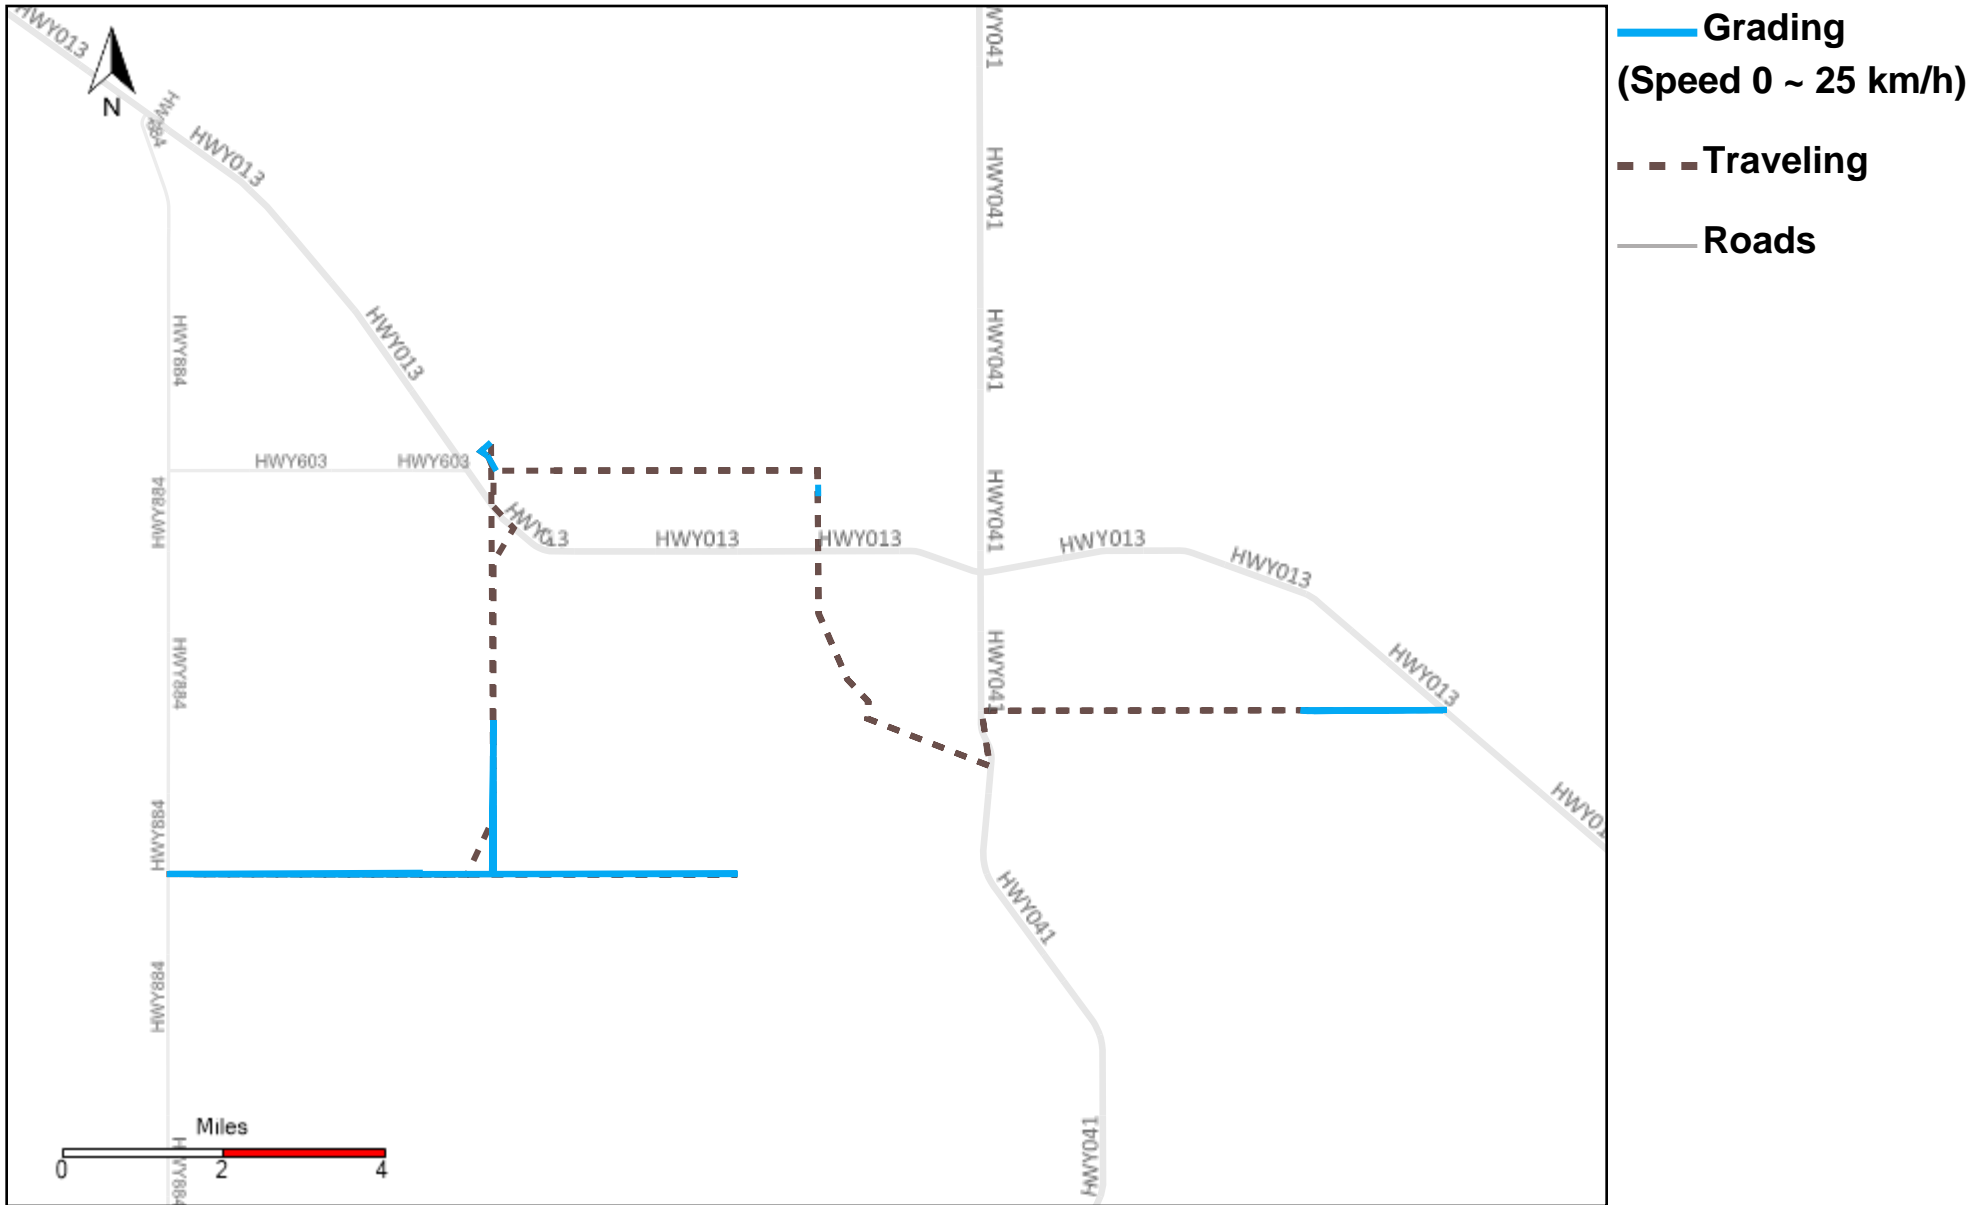

43-216_2026-03-22 ~ 2026-03-28 Tracking

Total Distance(km)	Total Hours	Work Distance(km)	Work Hours
183.72	16 hrs 18 min 24 sec	109.48	14 hrs 4 min 50 sec