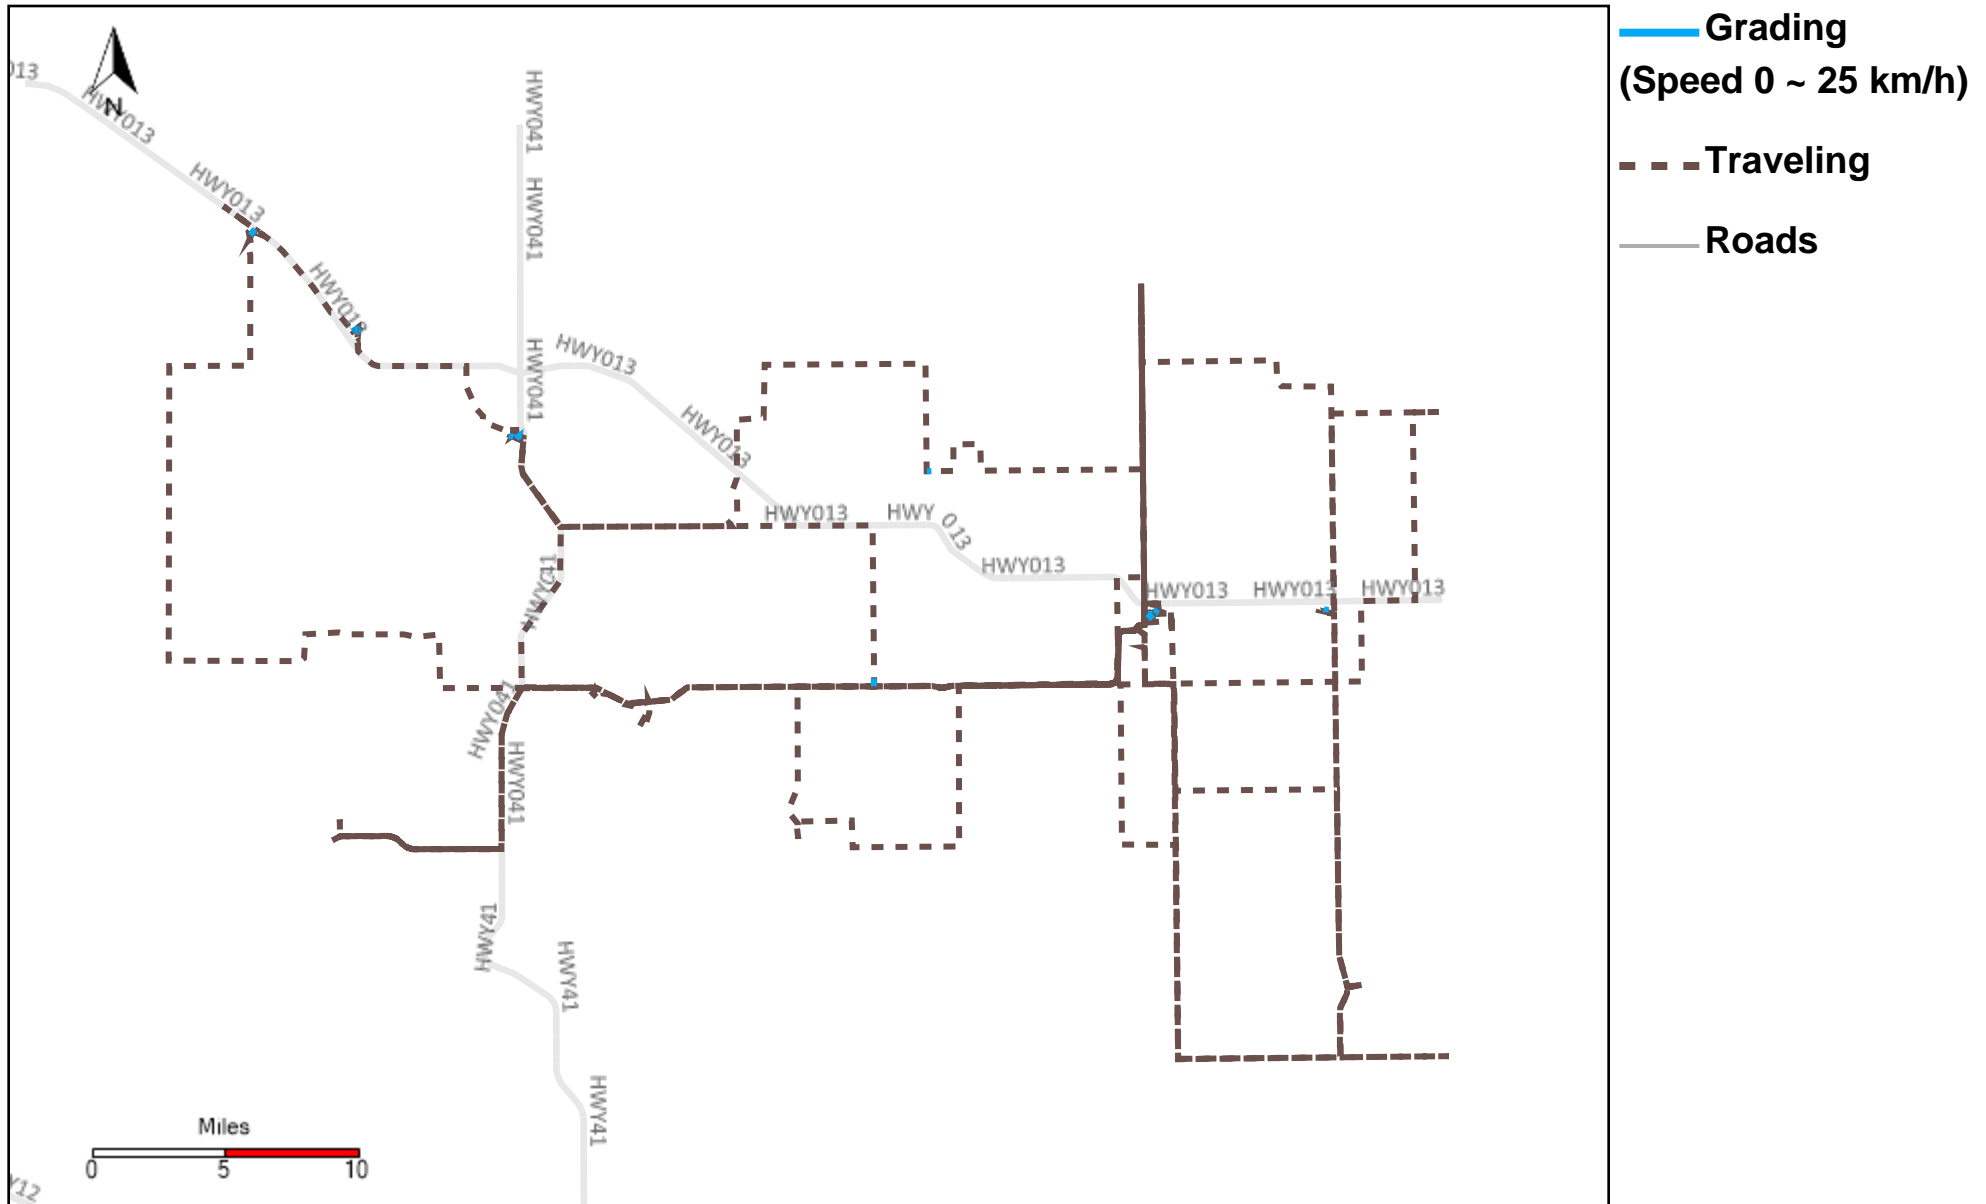

43-219_2026-03-22 ~ 2026-03-28 Tracking

Total Distance(km)	Total Hours	Work Distance(km)	Work Hours
90.61	7 hrs 32 min 45 sec	51.9	5 hrs 42 min 17 sec

43-220_2026-03-22 ~ 2026-03-28 Tracking

Total Distance(km)	Total Hours	Work Distance(km)	Work Hours
160.97	9 hrs 32 min 0 sec	43.21	5 hrs 2 min 1 sec

51-068 CPO_2026-03-22 ~ 2026-03-28 Tracking

Total Distance(km)	Total Hours	Work Distance(km)	Work Hours
978.37	46 hrs 3 min 23 sec	7.29	2 hrs 46 min 32 sec