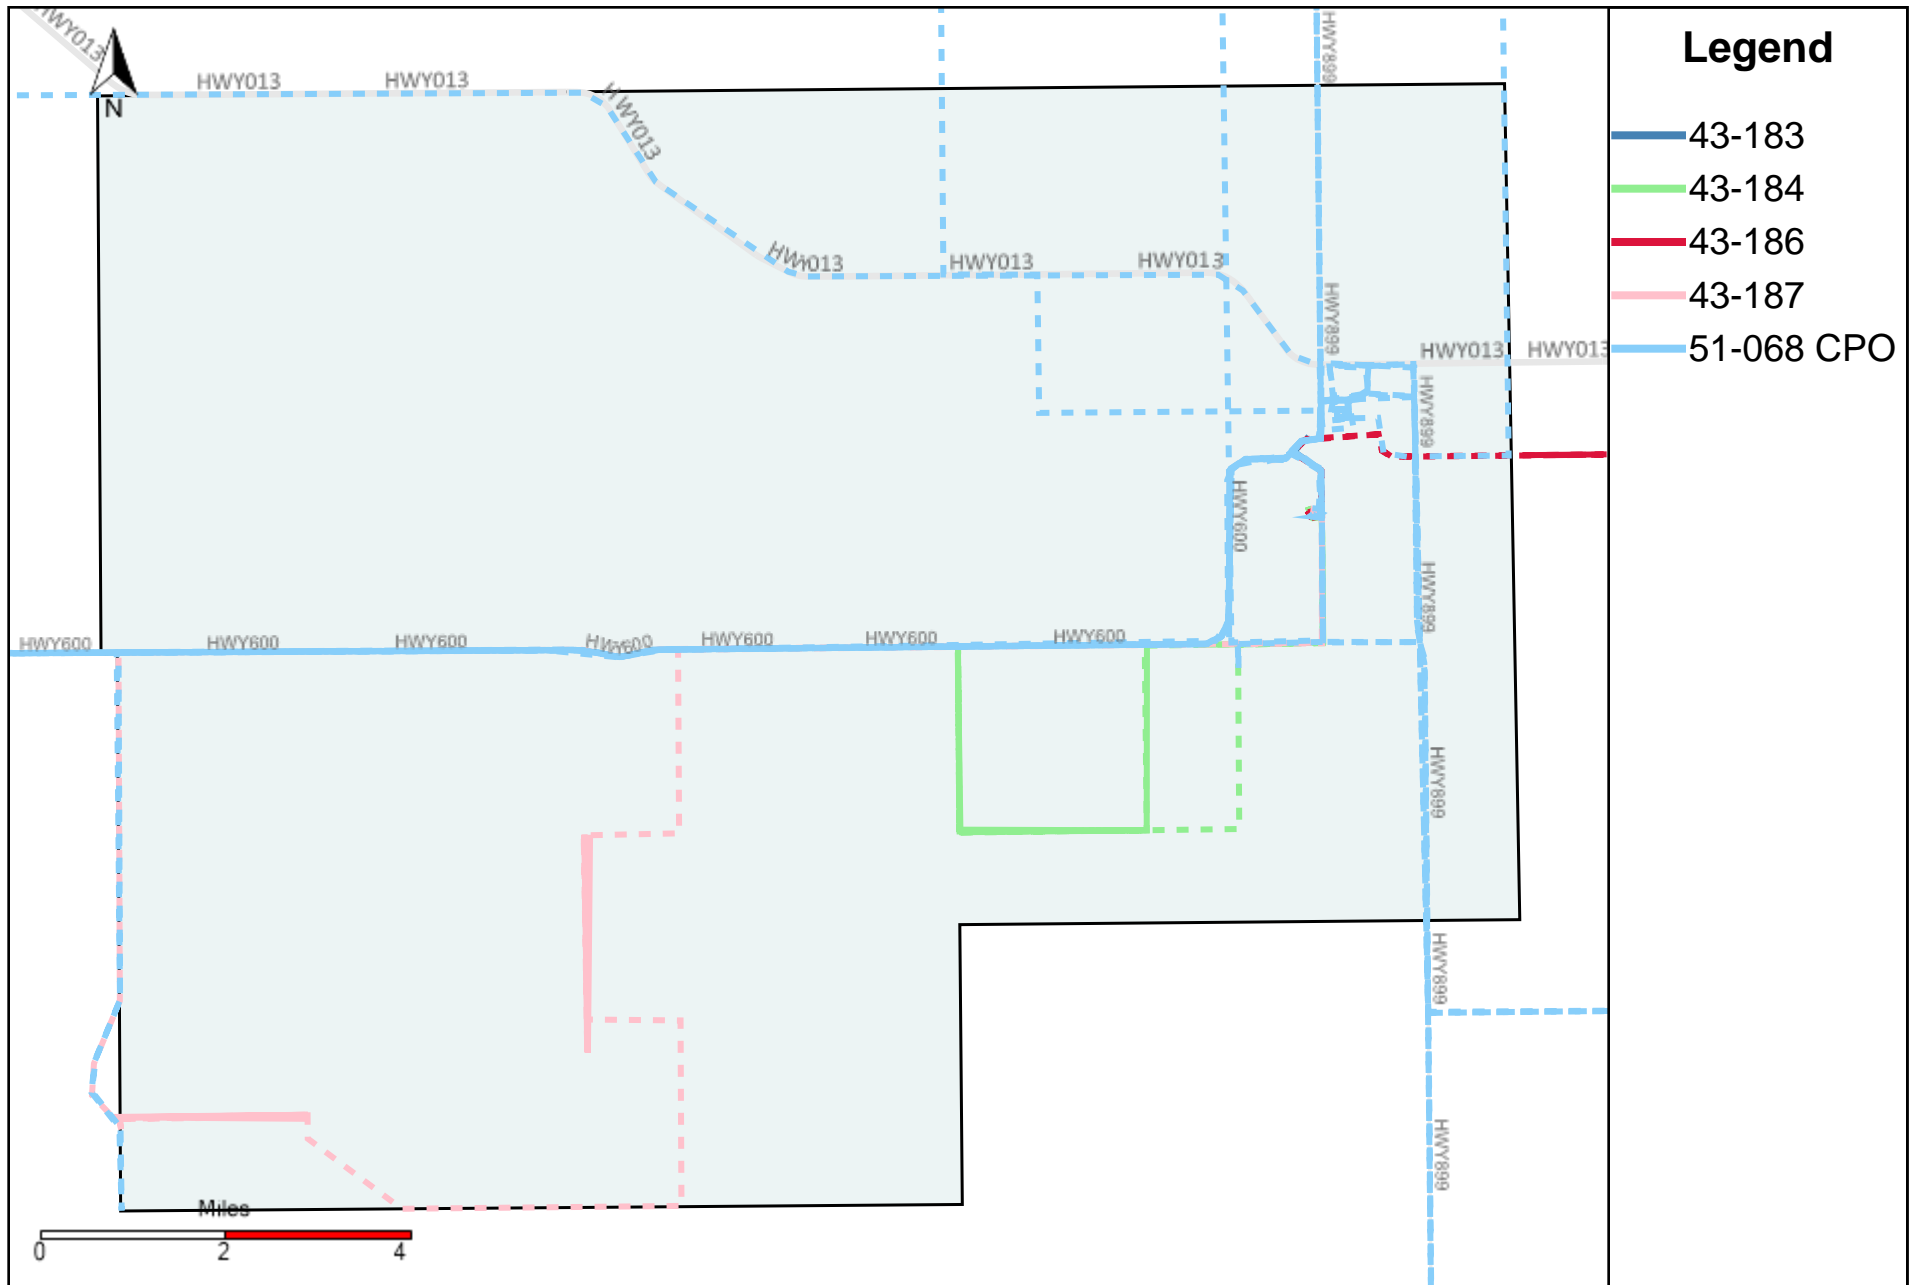

Division: 3 Grader Report(2026-03-29 ~ 2026-04-04)

Vehicle Name List	Total Distance(km)	Total Hours
43-183, 43-184, 43-186, 43-187, 51-068 CPO	1533.93	71 hrs 0 min 10 sec