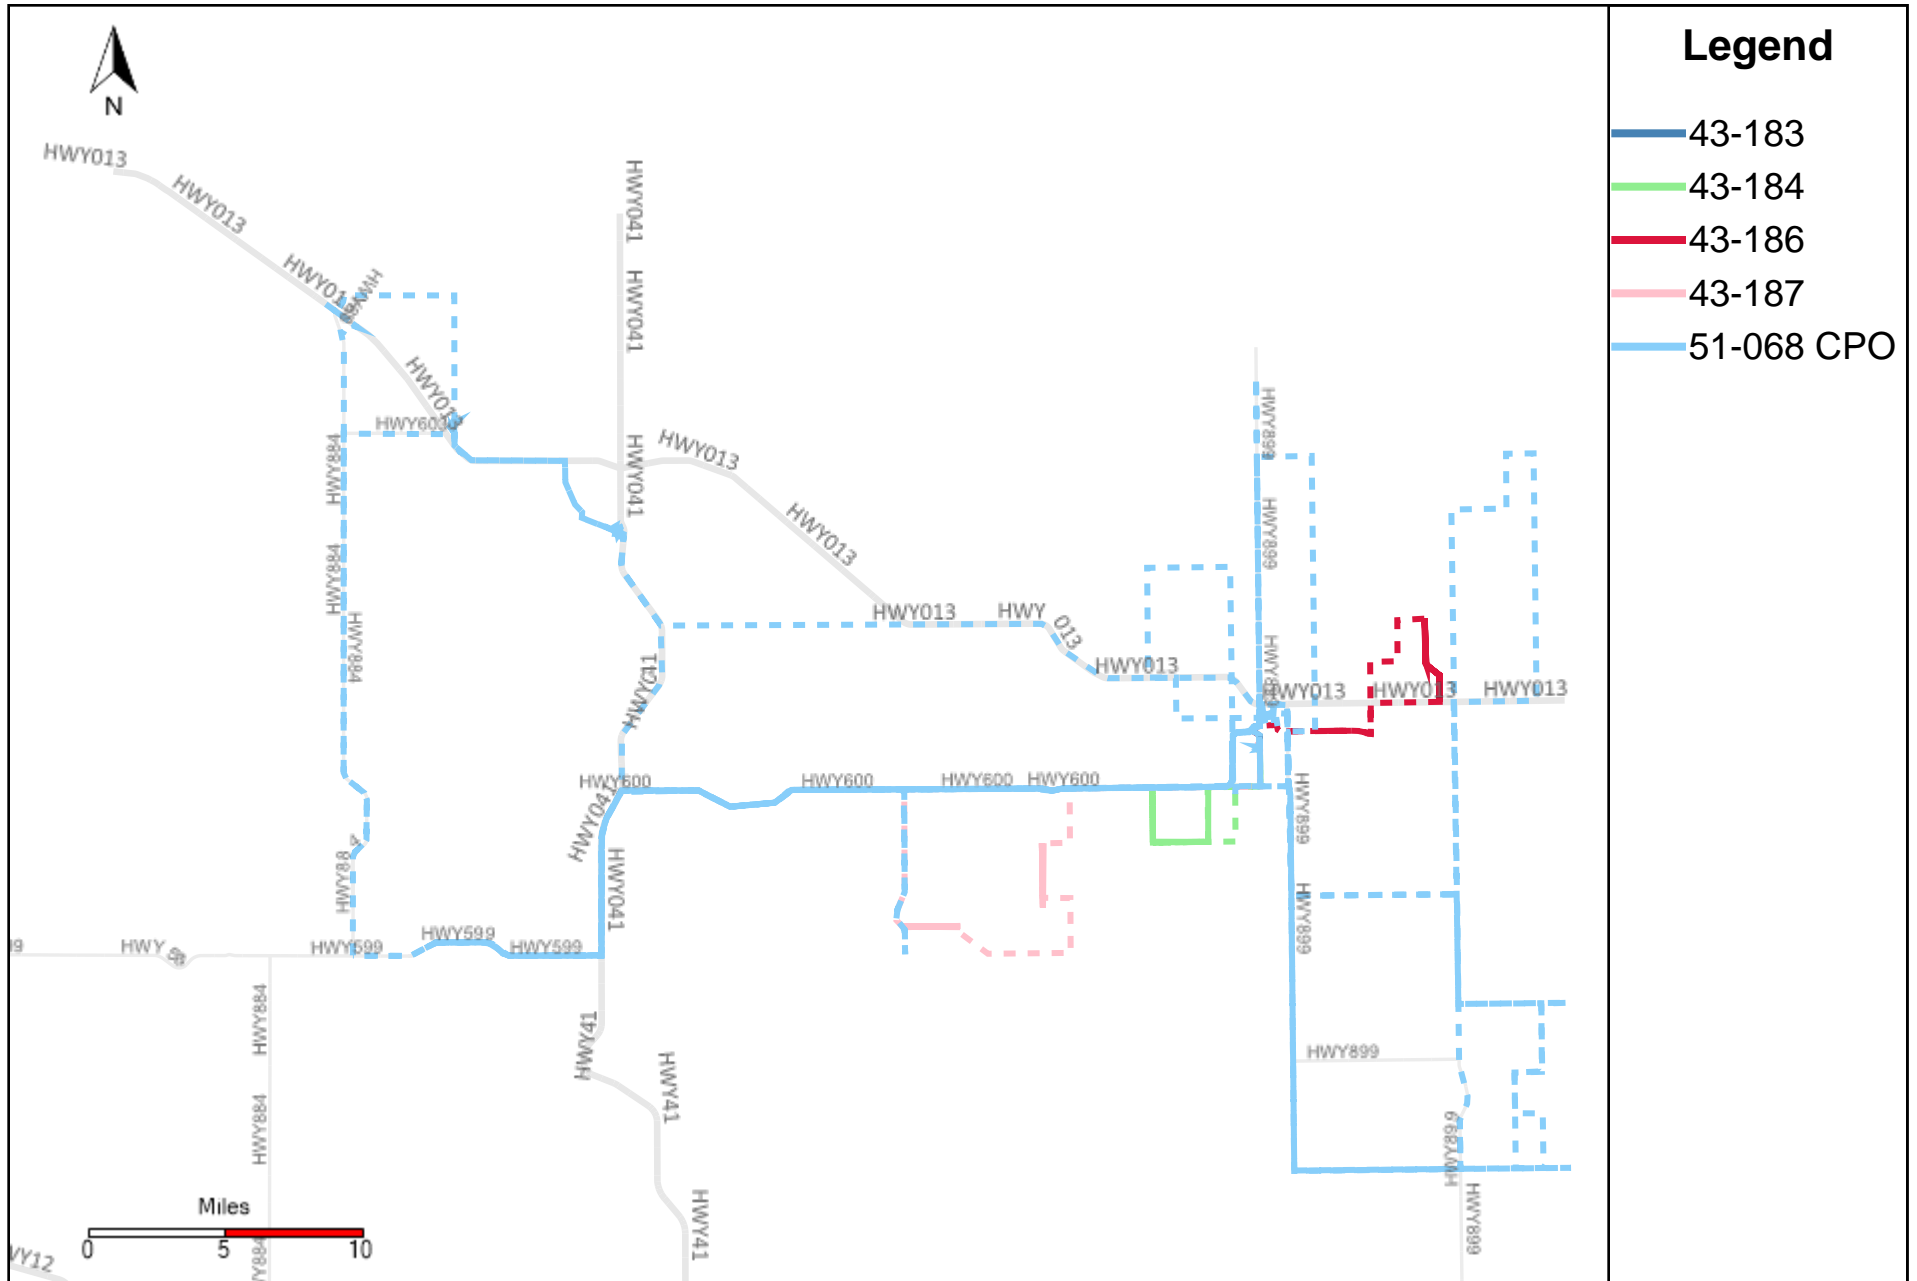

# Division: 1 Grader Report(2026-03-29 ~ 2026-04-04)

Vehicle Name List	Total Distance(km)	Total Hours
51-068 CPO	1292.76	46 hrs 33 min 20 sec

# Division: 2 Grader Report(2026-03-29 ~ 2026-04-04)

Vehicle Name List	Total Distance(km)	Total Hours
43-186, 51-068 CPO	1359.88	52 hrs 18 min 0 sec