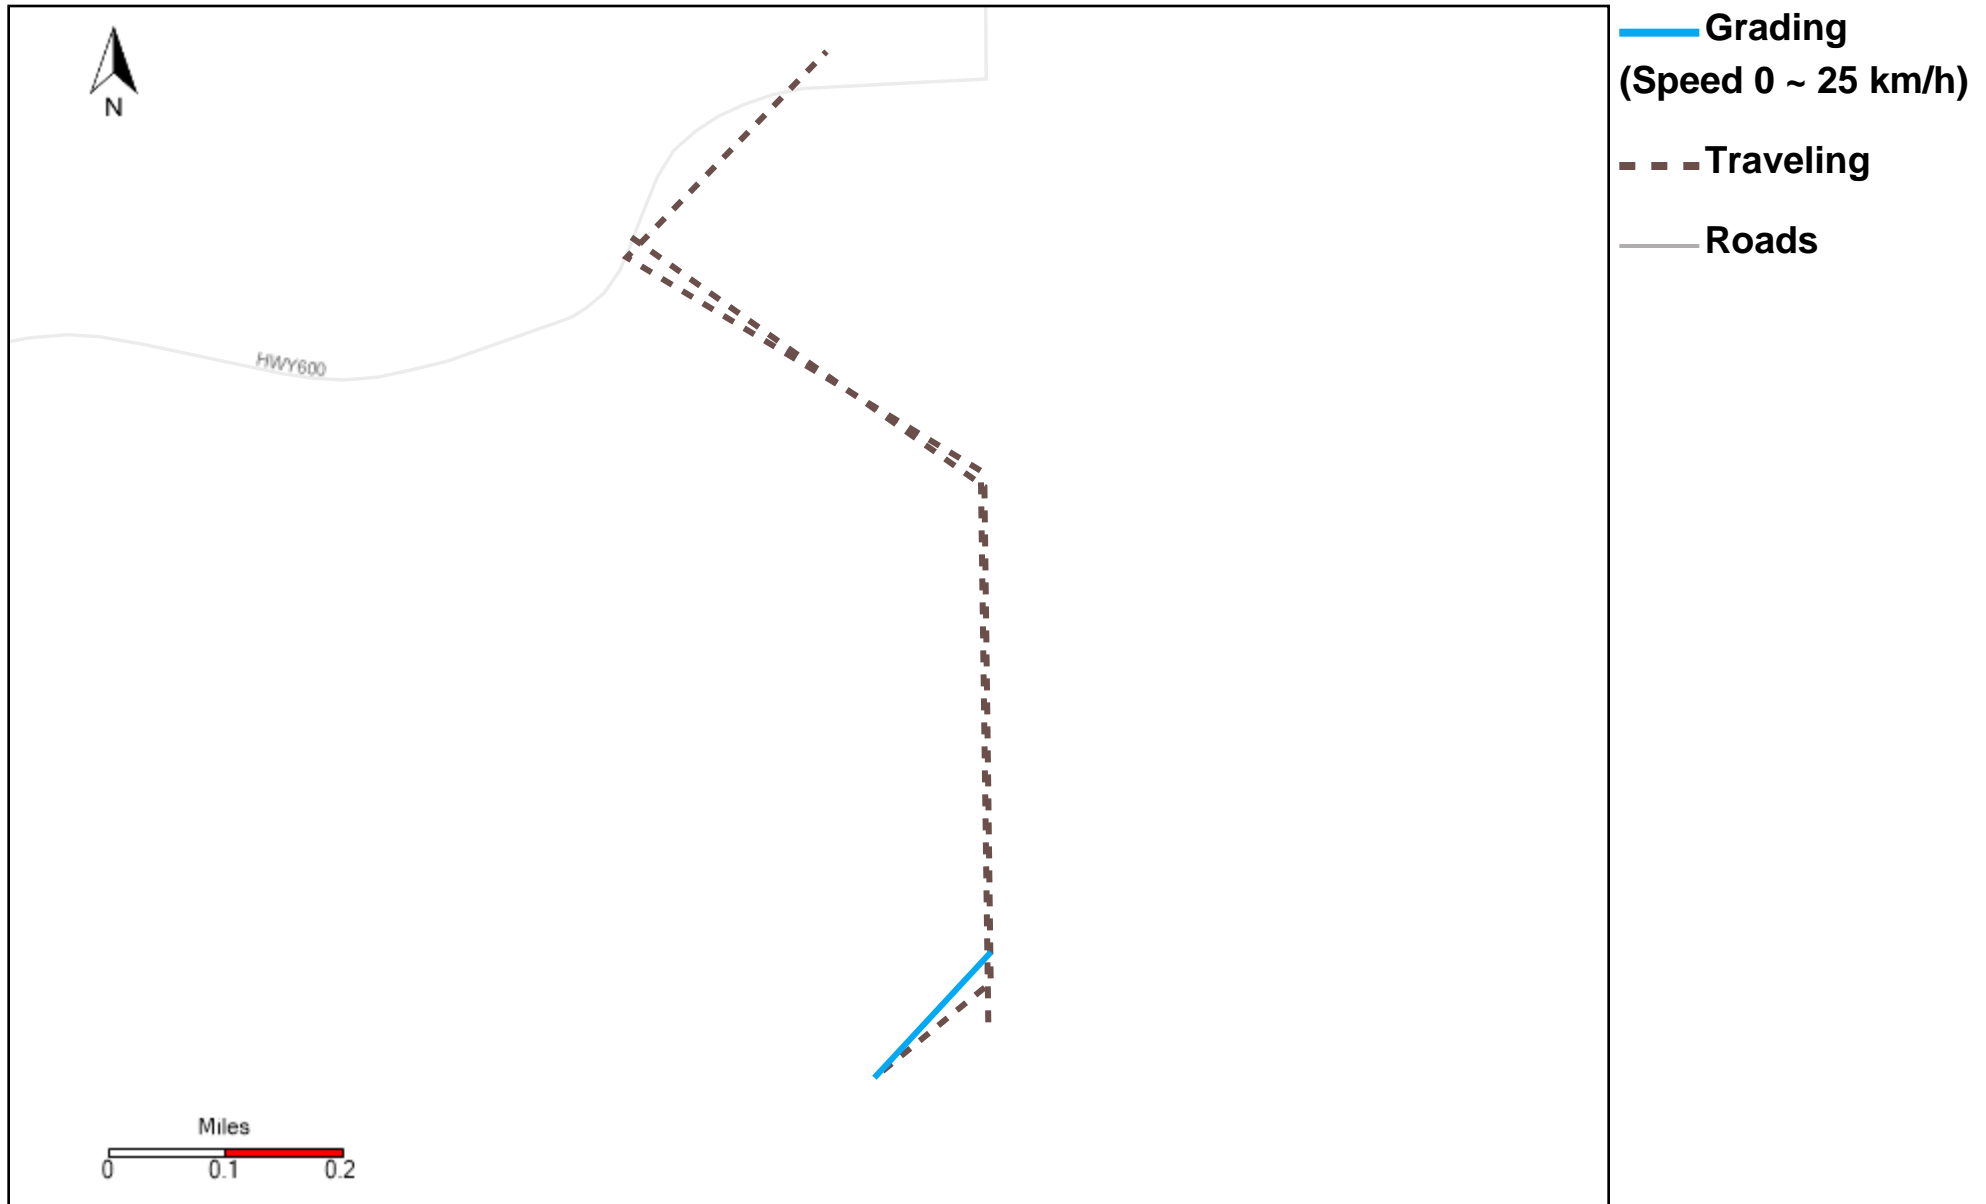

43-183_2026-03-29 ~ 2026-04-04 Tracking

Total Distance(km)	Total Hours	Work Distance(km)	Work Hours
3.86	0 hrs 27 min 51 sec	0.33	0 hrs 4 min 33 sec