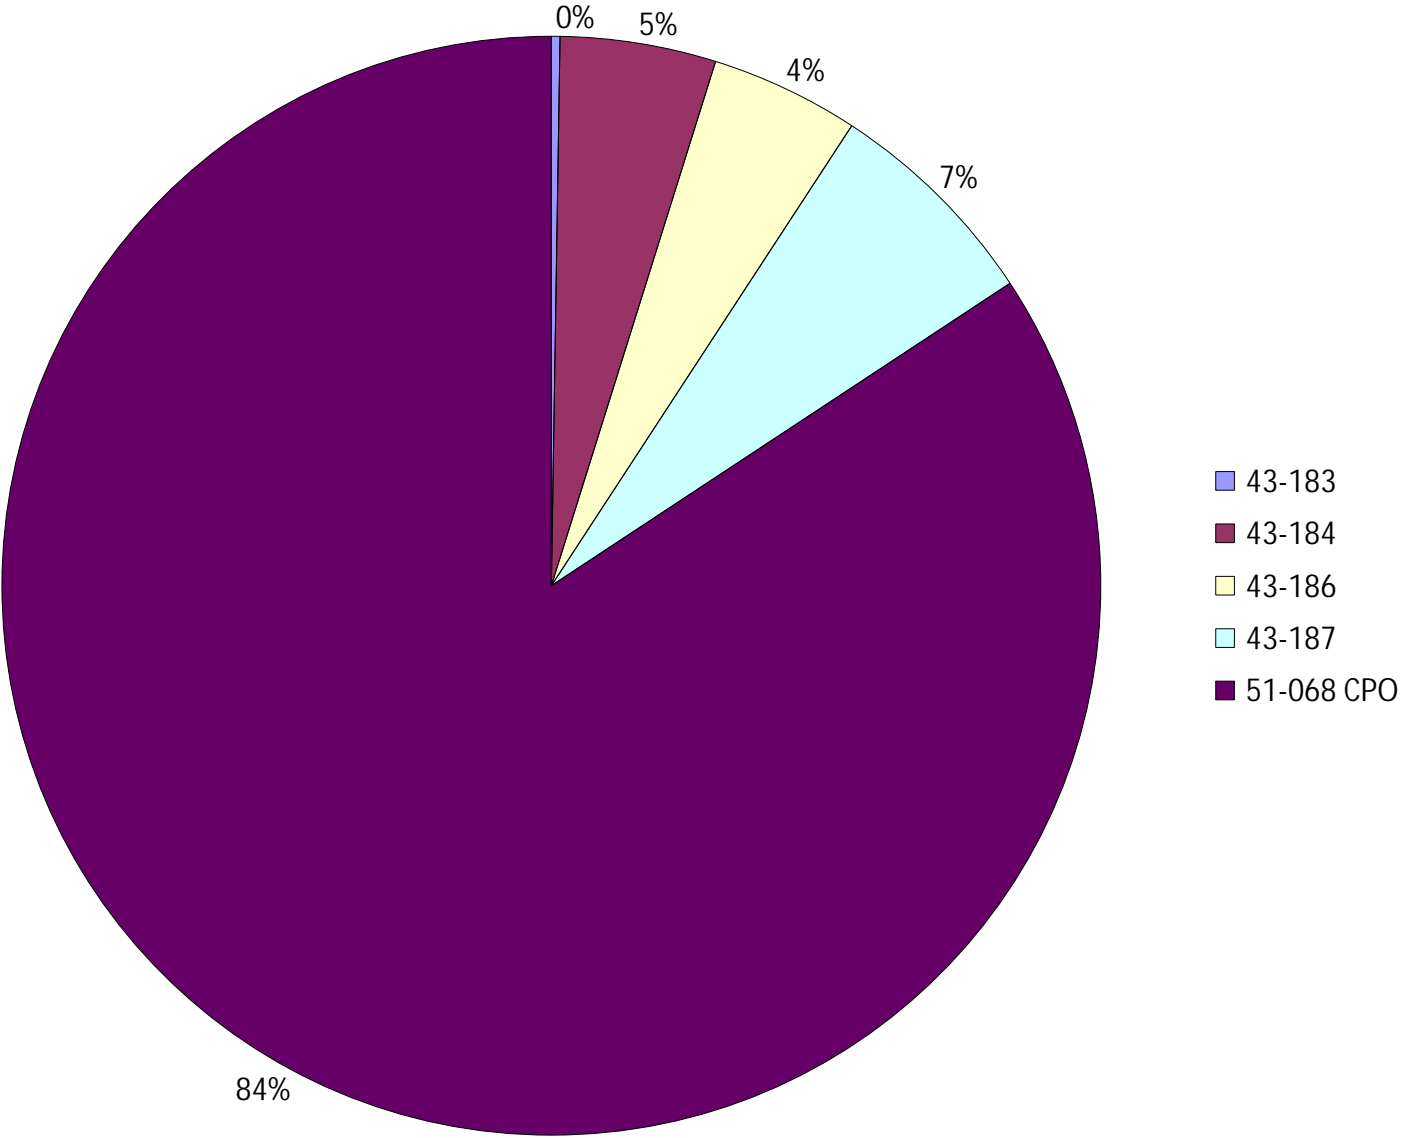

Provost Weekly Grader Report

From 3/29/2026 To 4/4/2026

4/4/2026

Vehicle	Total Distance(km)	Total Hours	Work Distance(km)	Work Hours
43-183	3.86	0 hrs 27 min 51 sec	0.33	0 hrs 4 min 33 sec
43-184	70.26	9 hrs 58 min 18 sec	54.57	7 hrs 48 min 14 sec
43-186	67.12	5 hrs 44 min 40 sec	35.42	4 hrs 38 min 33 sec
43-187	99.92	8 hrs 16 min 1 sec	38.4	6 hrs 20 min 2 sec
51-068 CPO	1292.76	46 hrs 33 min 20 sec	5.43	1 hrs 18 min 46 sec
Total:	1533.93	71 hrs 0 min 10 sec	134.14	20 hrs 10 min 8 sec

Vehicle Distance Vs Total Distance (%) From 3/29/2026 To 4/4/2026

Provost Weekly Grader Report