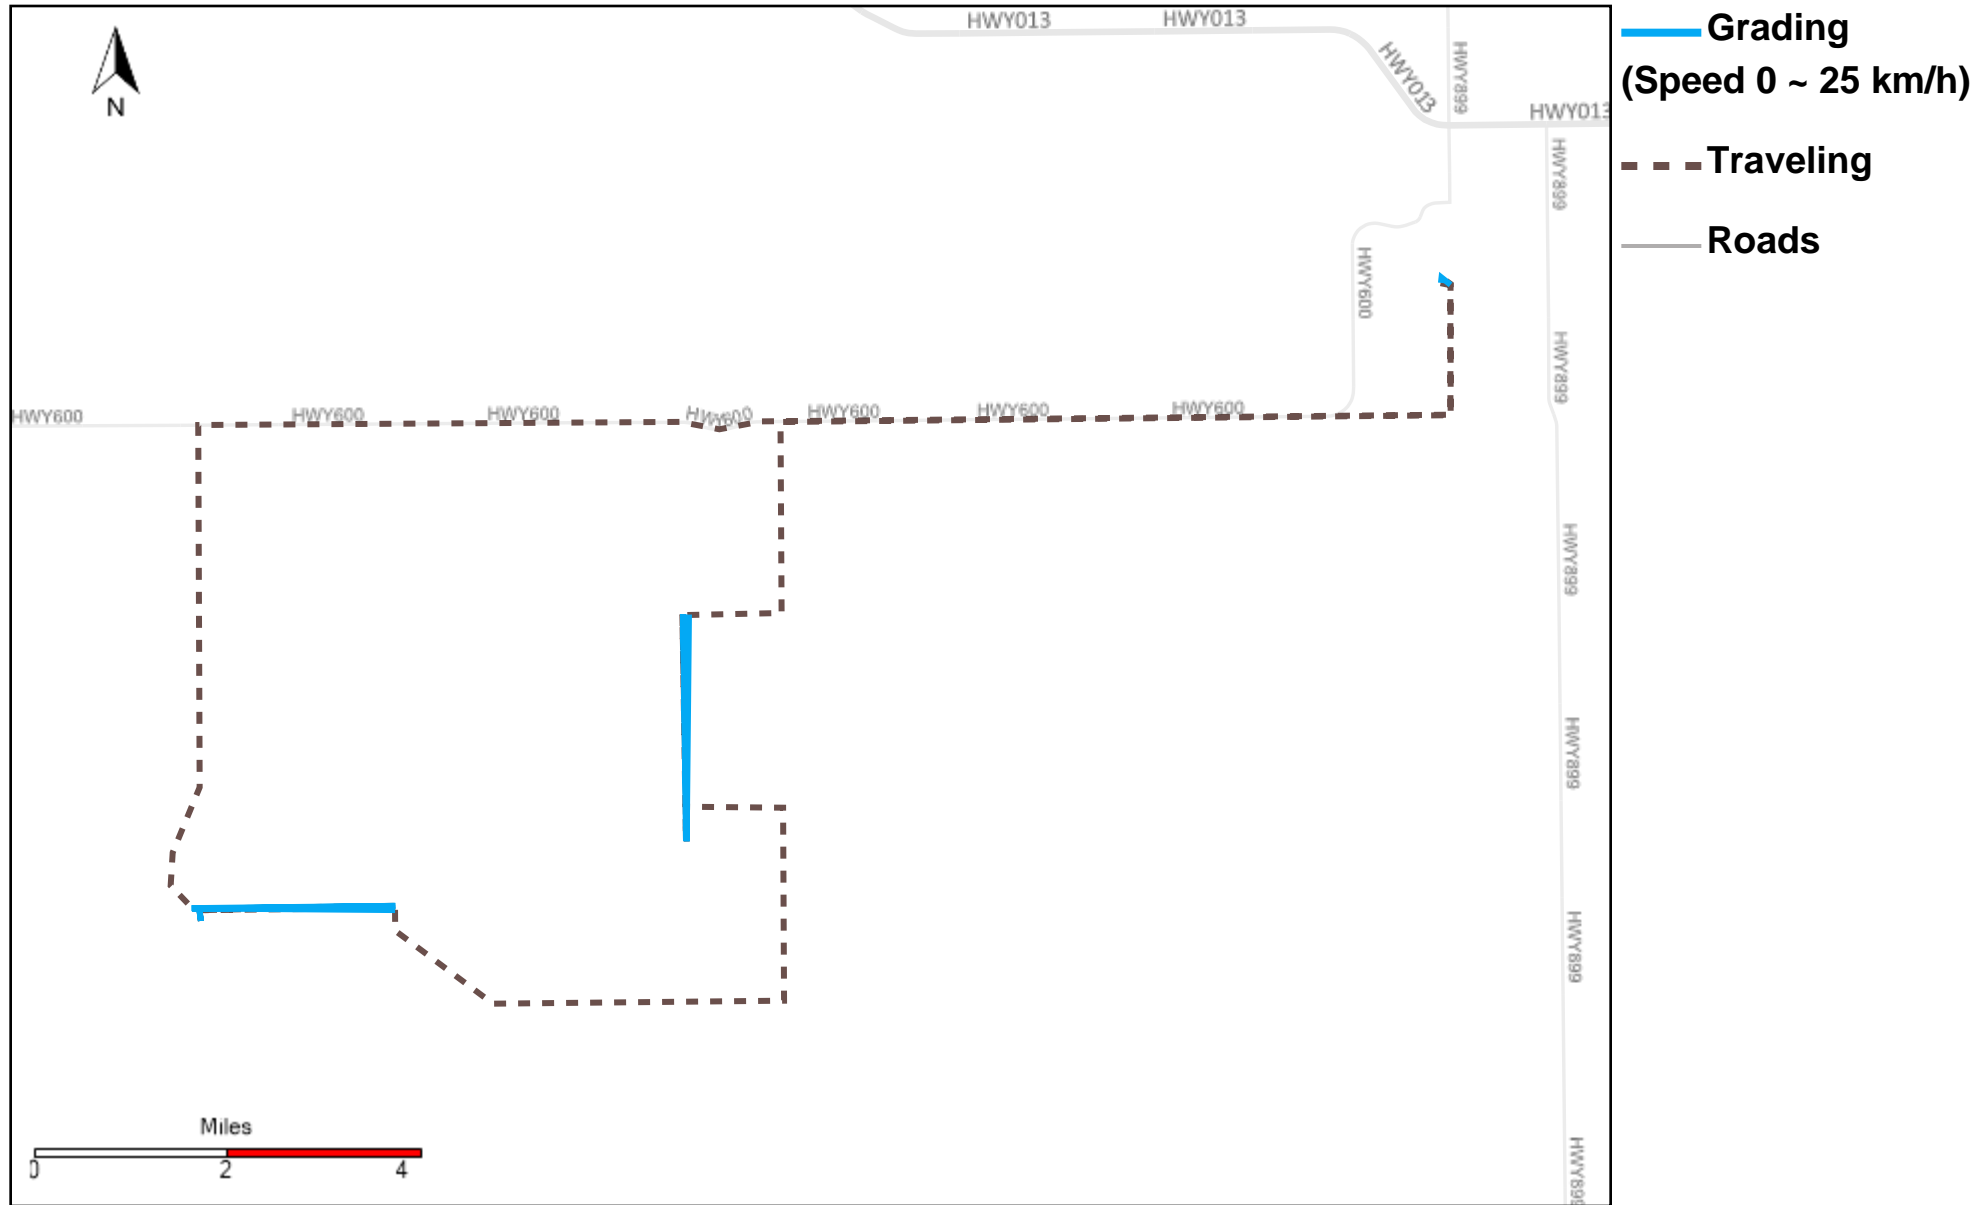

43-187_2026-03-29 ~ 2026-04-04 Tracking

Total Distance(km)	Total Hours	Work Distance(km)	Work Hours
99.92	8 hrs 16 min 1 sec	38.4	6 hrs 20 min 2 sec