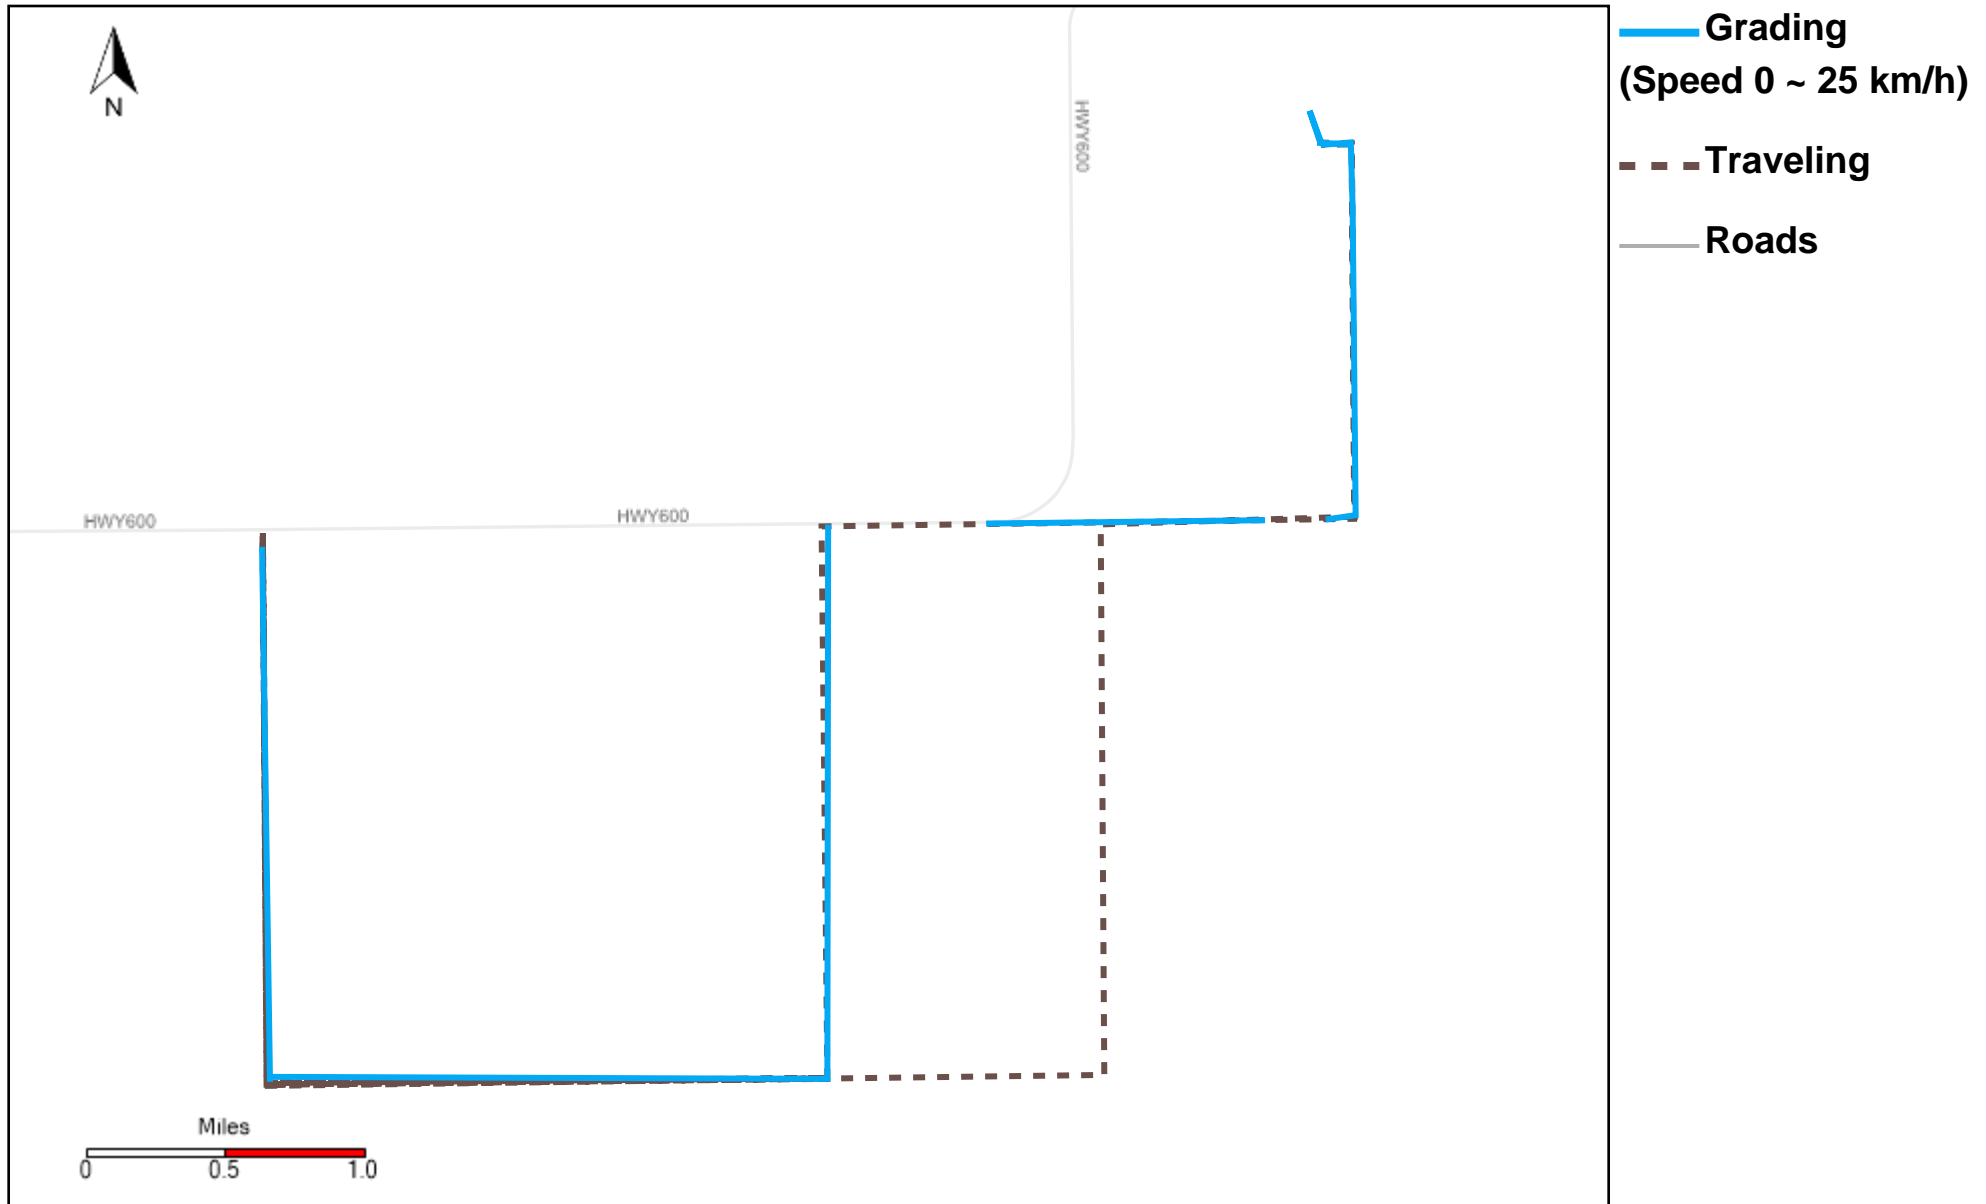

# 43-184\_2026-03-29 ~ 2026-04-04 Tracking

Total Distance(km)	Total Hours	Work Distance(km)	Work Hours
70.26	9 hrs 58 min 18 sec	54.57	7 hrs 48 min 14 sec