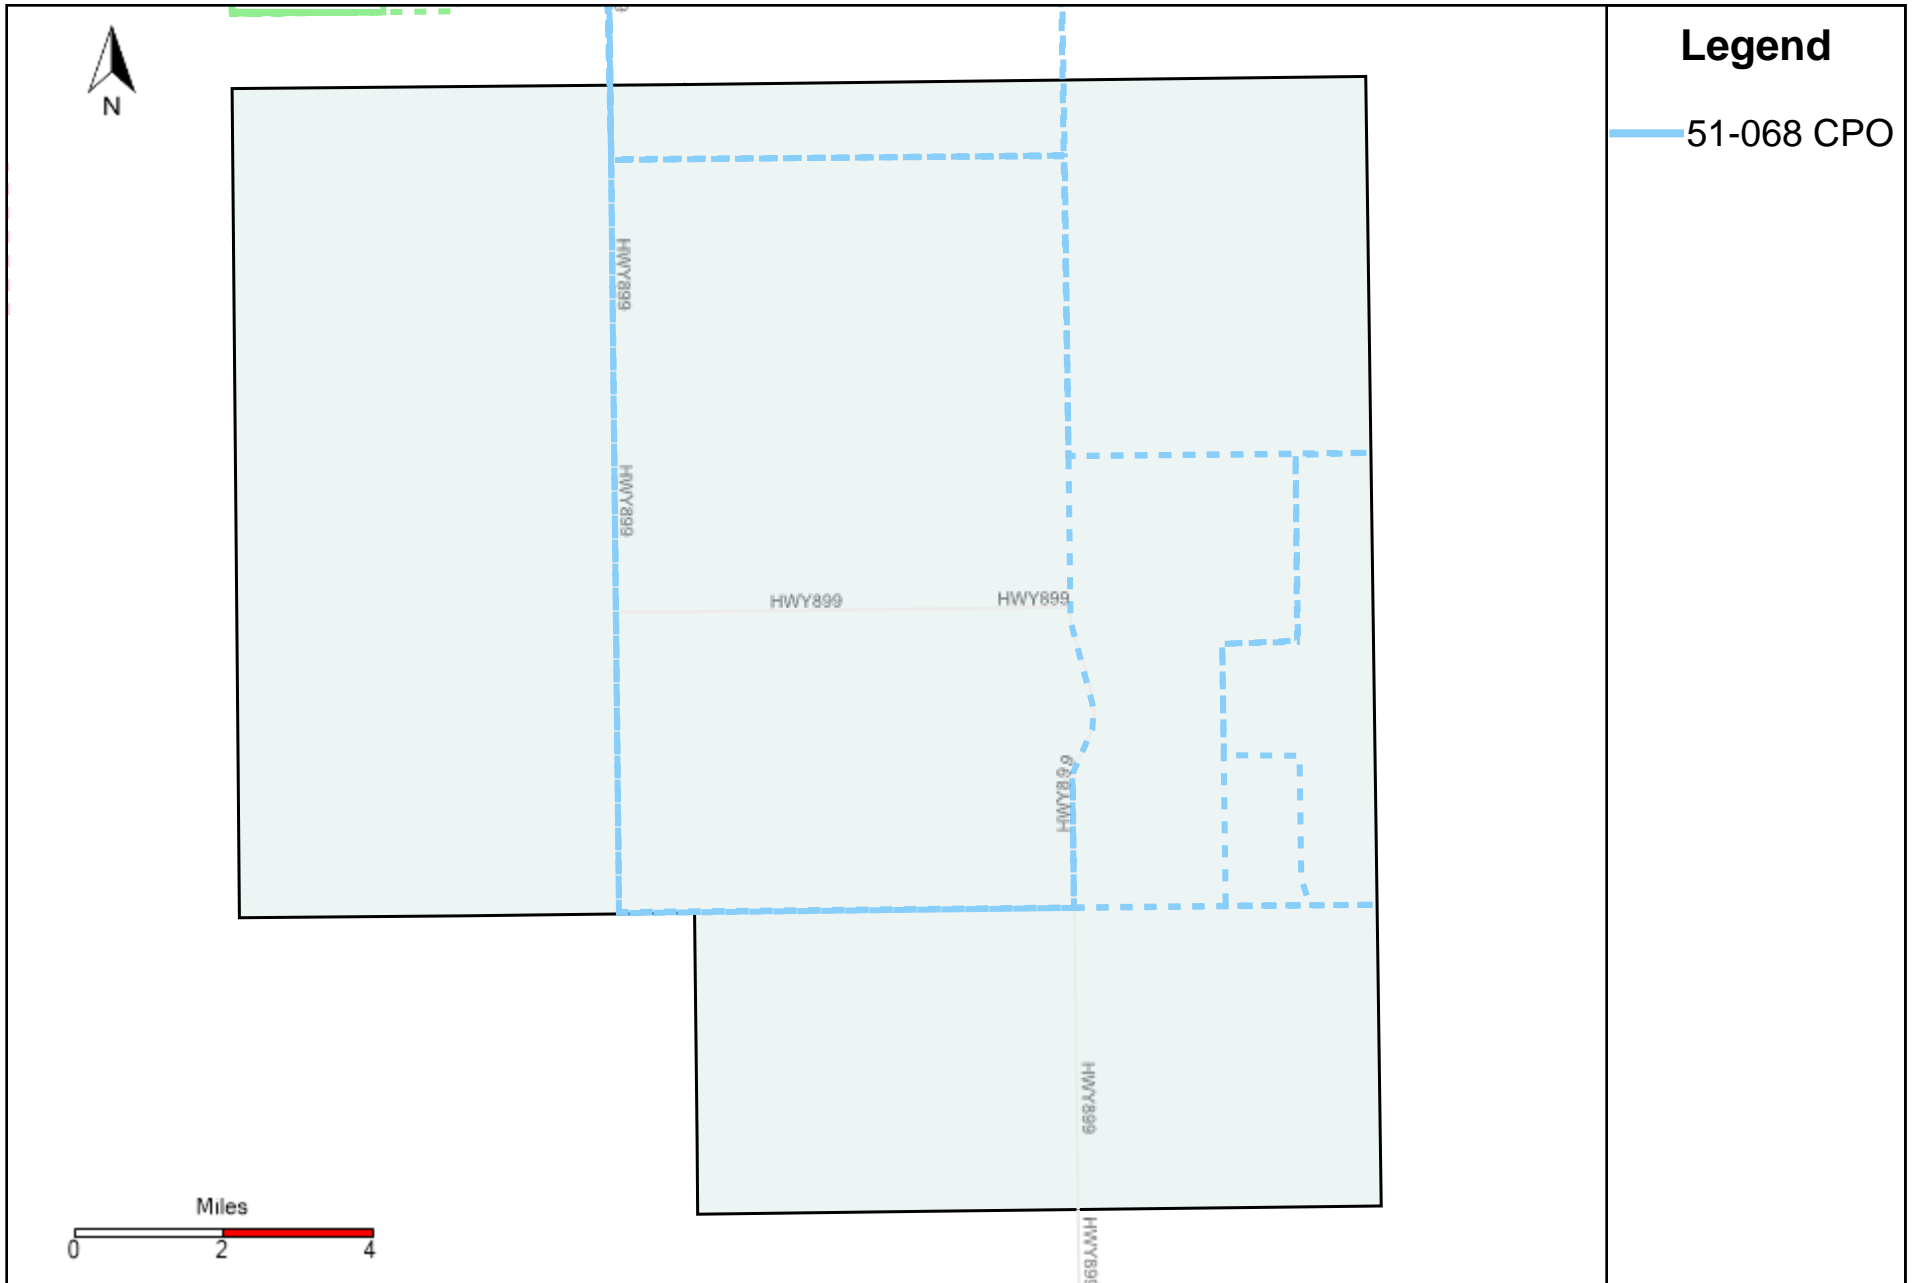

Division: 1 Grader Report(2026-03-29 ~ 2026-04-04)

Vehicle Name List	Total Distance(km)	Total Hours
51-068 CPO	1292.76	46 hrs 33 min 20 sec