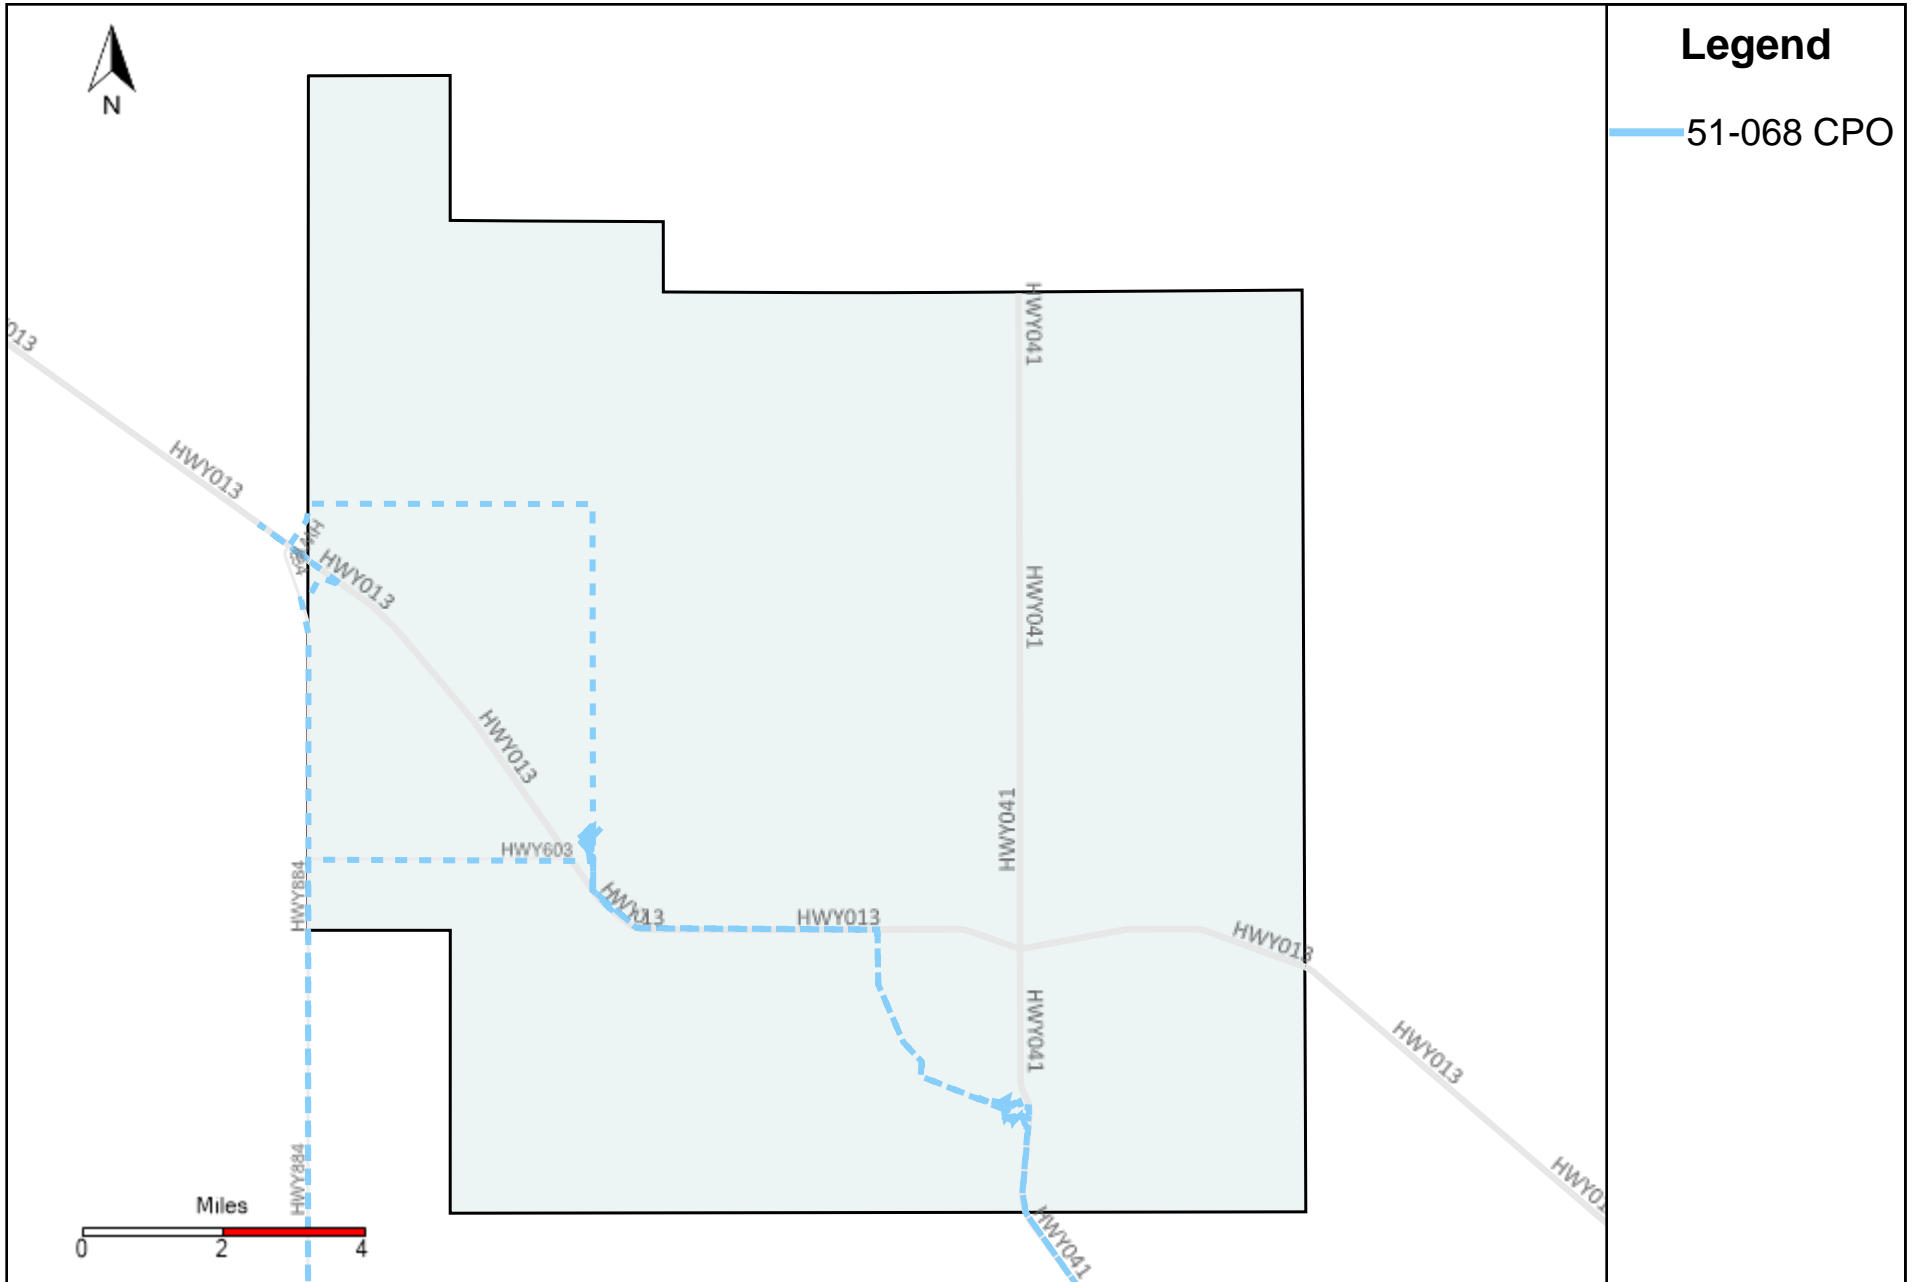

Division: 6 Grader Report(2026-03-29 ~ 2026-04-04)

Vehicle Name List	Total Distance(km)	Total Hours
51-068 CPO	1292.76	46 hrs 33 min 20 sec