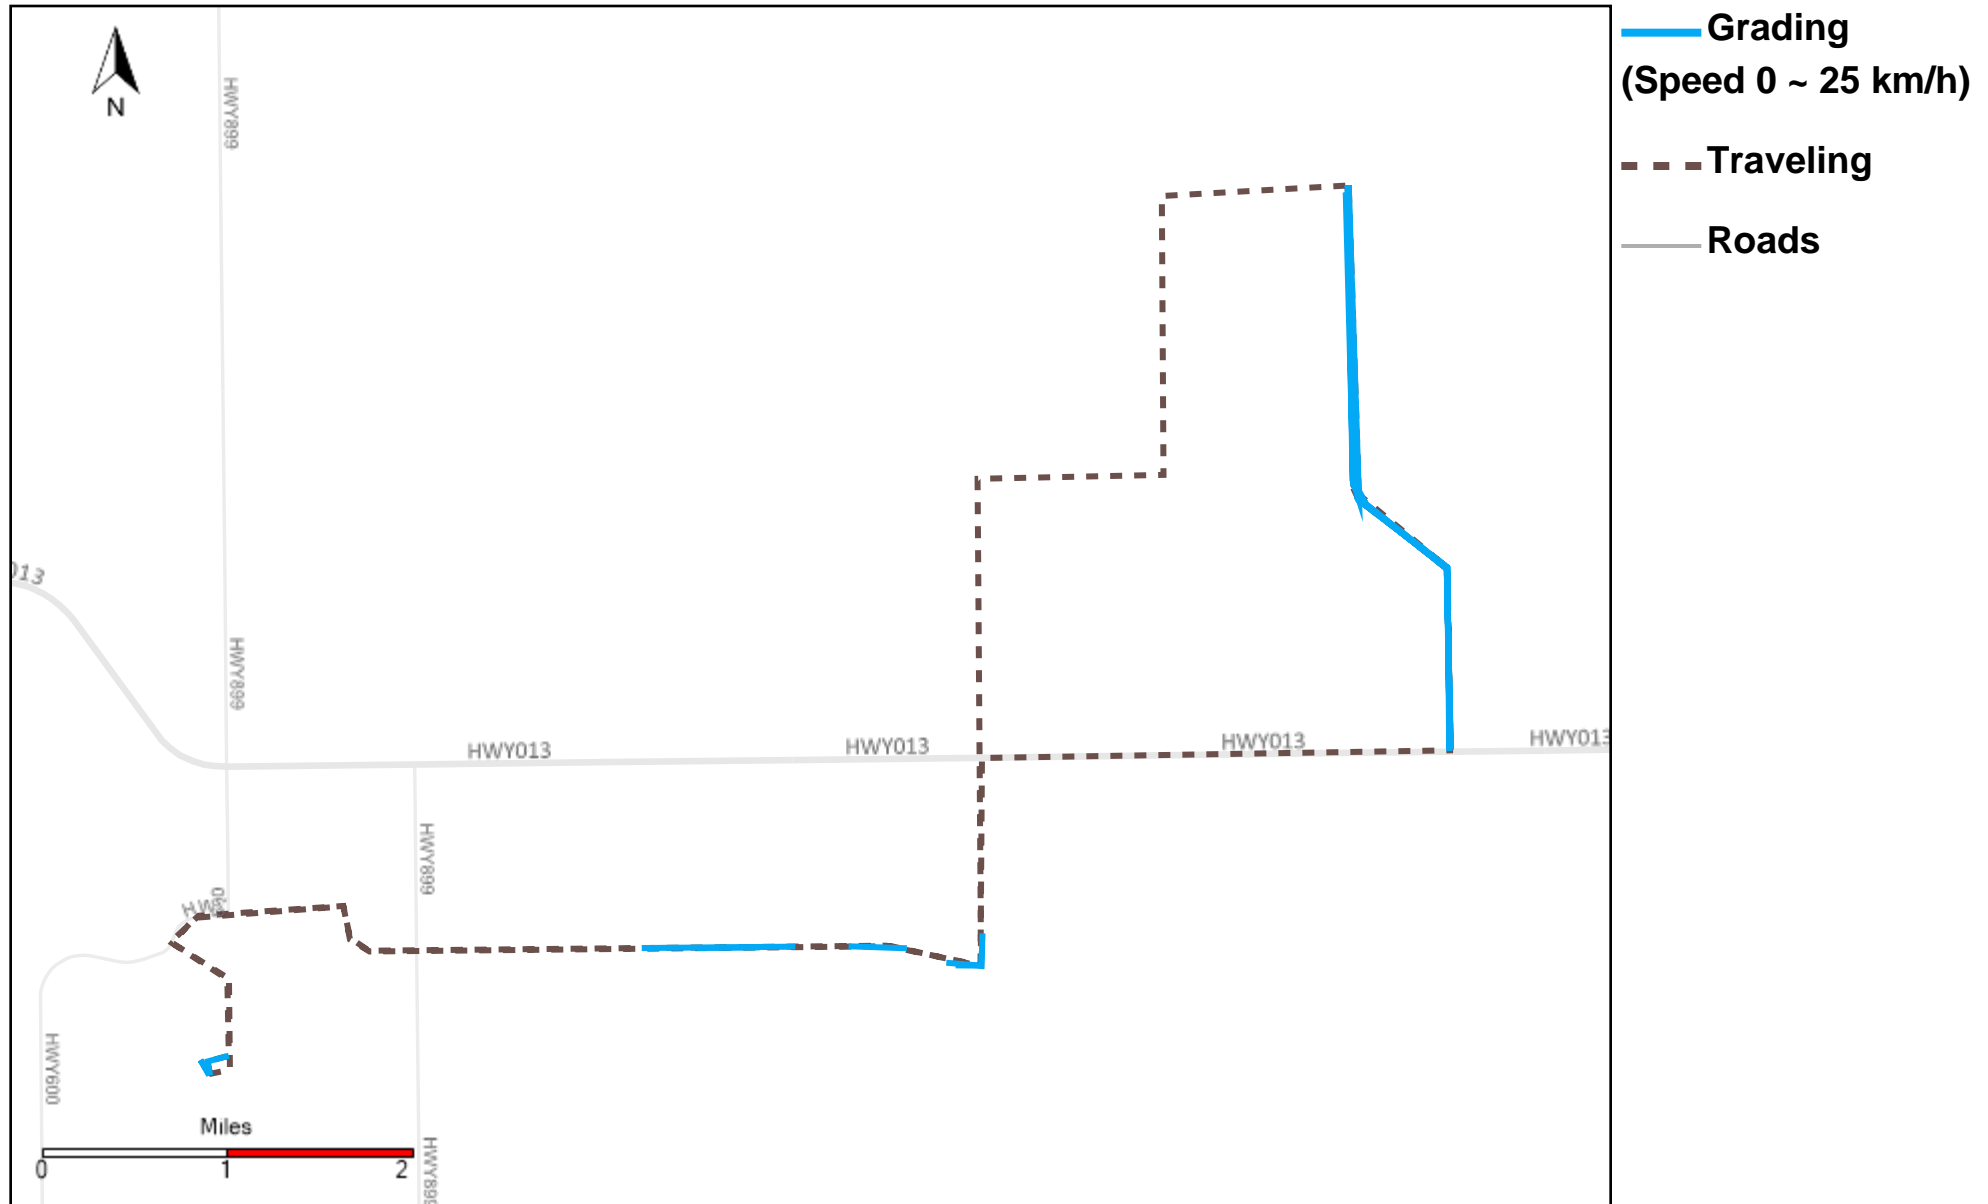

43-186_2026-03-29 ~ 2026-04-04 Tracking

Total Distance(km)	Total Hours	Work Distance(km)	Work Hours
67.12	5 hrs 44 min 40 sec	35.42	4 hrs 38 min 33 sec