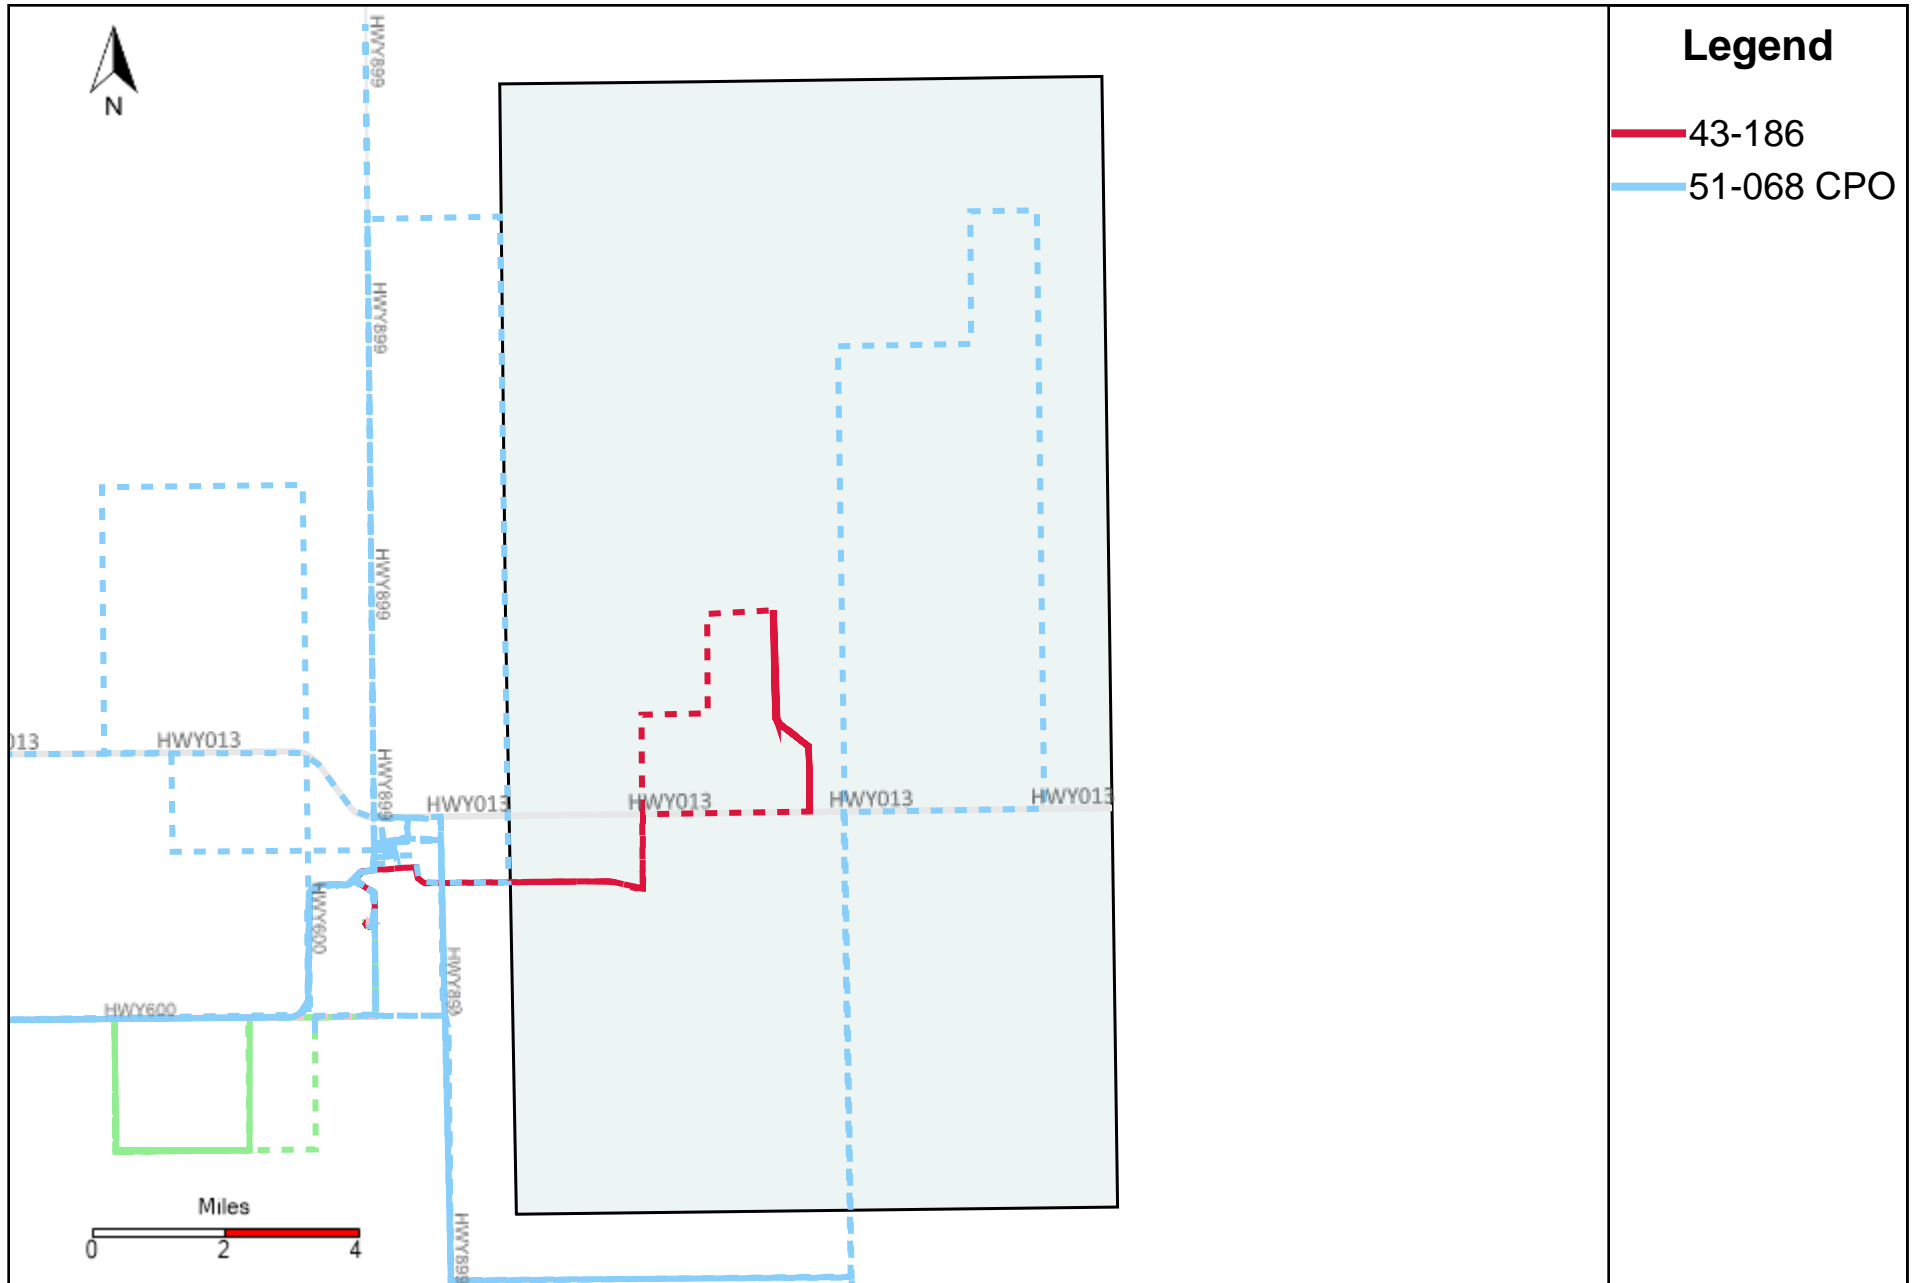

# Division: 2 Grader Report(2026-03-29 ~ 2026-04-04)

Vehicle Name List	Total Distance(km)	Total Hours
43-186, 51-068 CPO	1359.88	52 hrs 18 min 0 sec