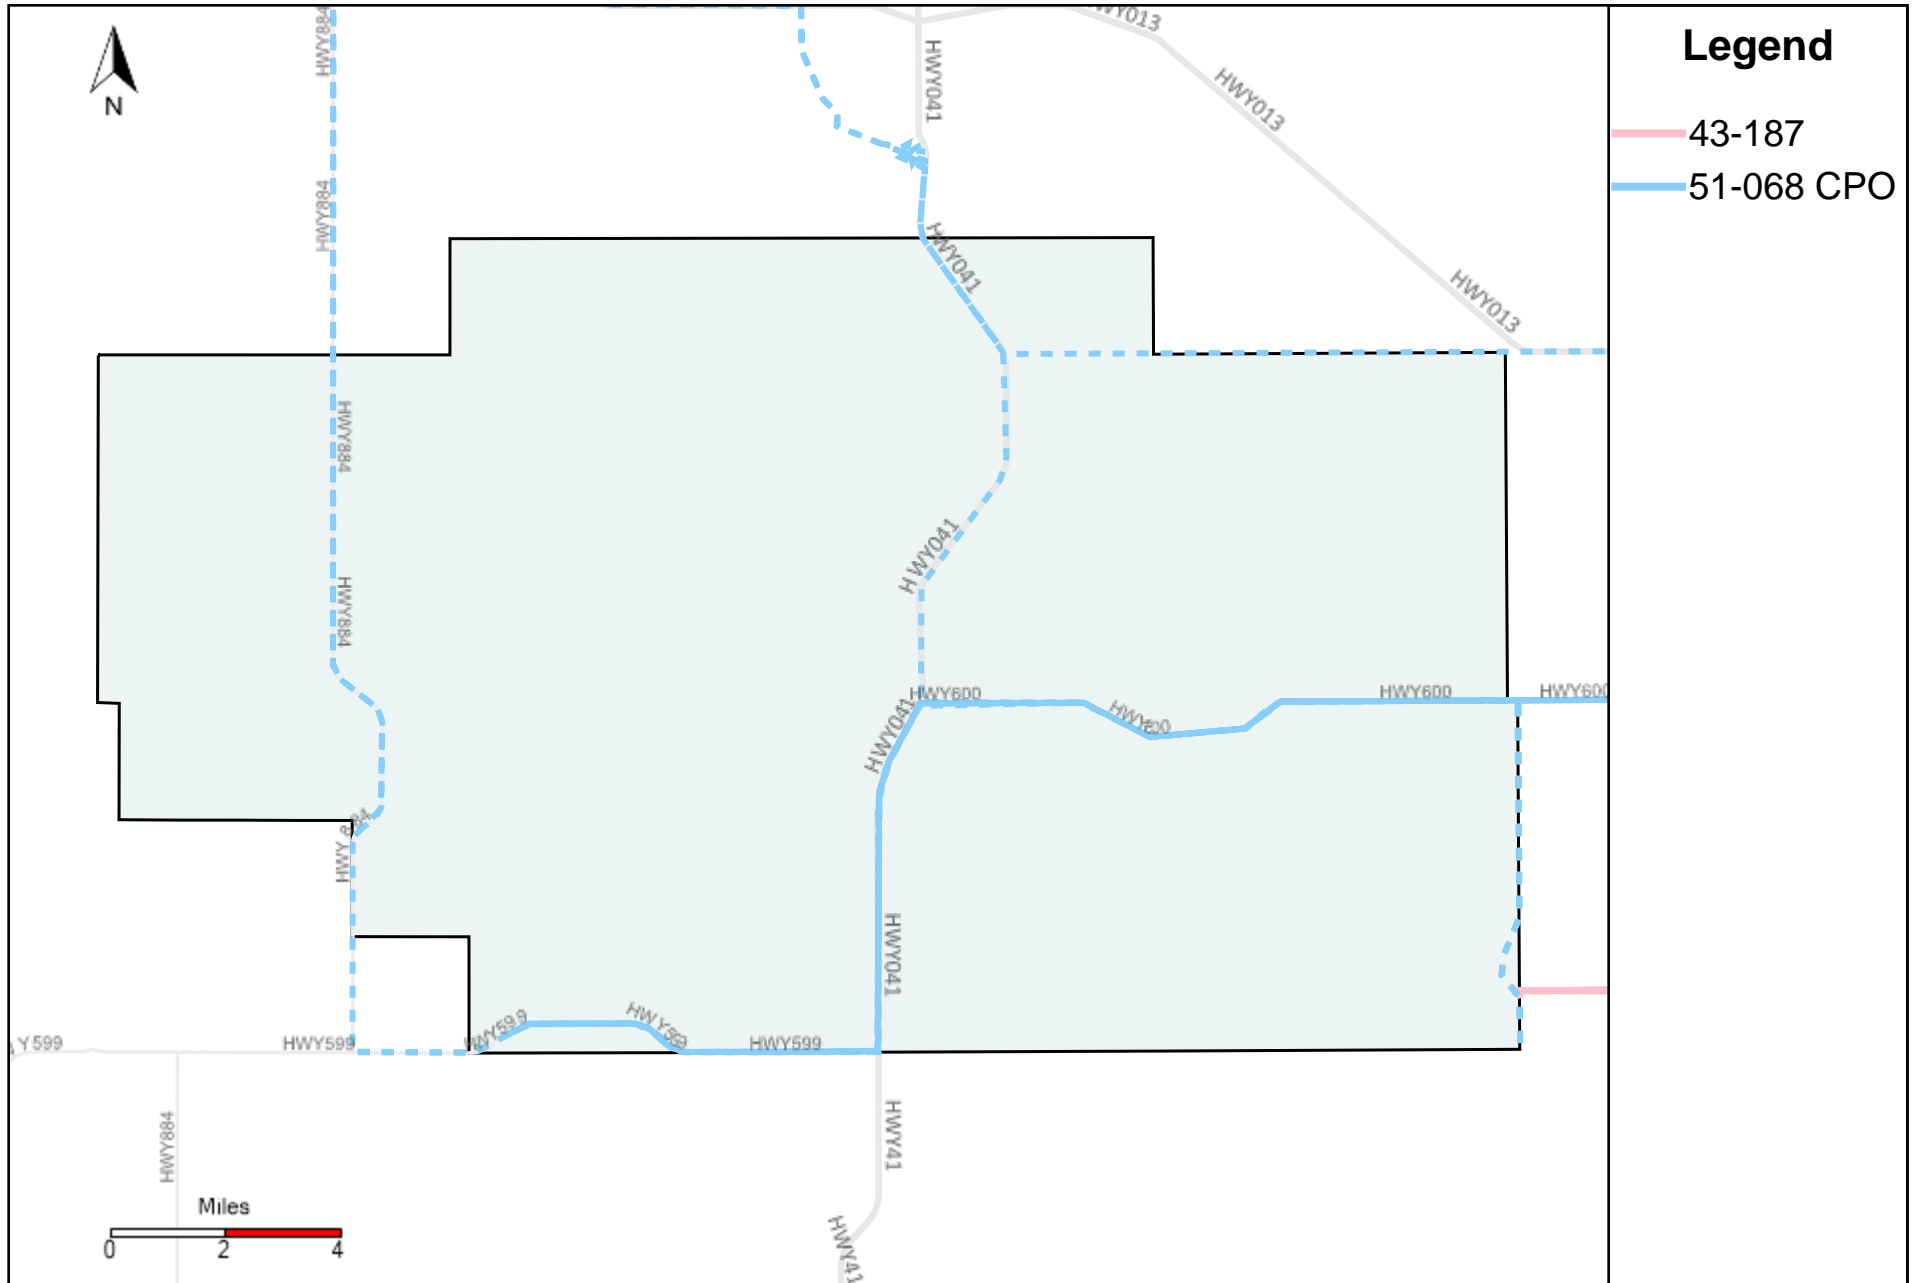

Division: 5 Grader Report(2026-03-29 ~ 2026-04-04)

Vehicle Name List	Total Distance(km)	Total Hours
43-187, 51-068 CPO	1392.69	54 hrs 49 min 21 sec