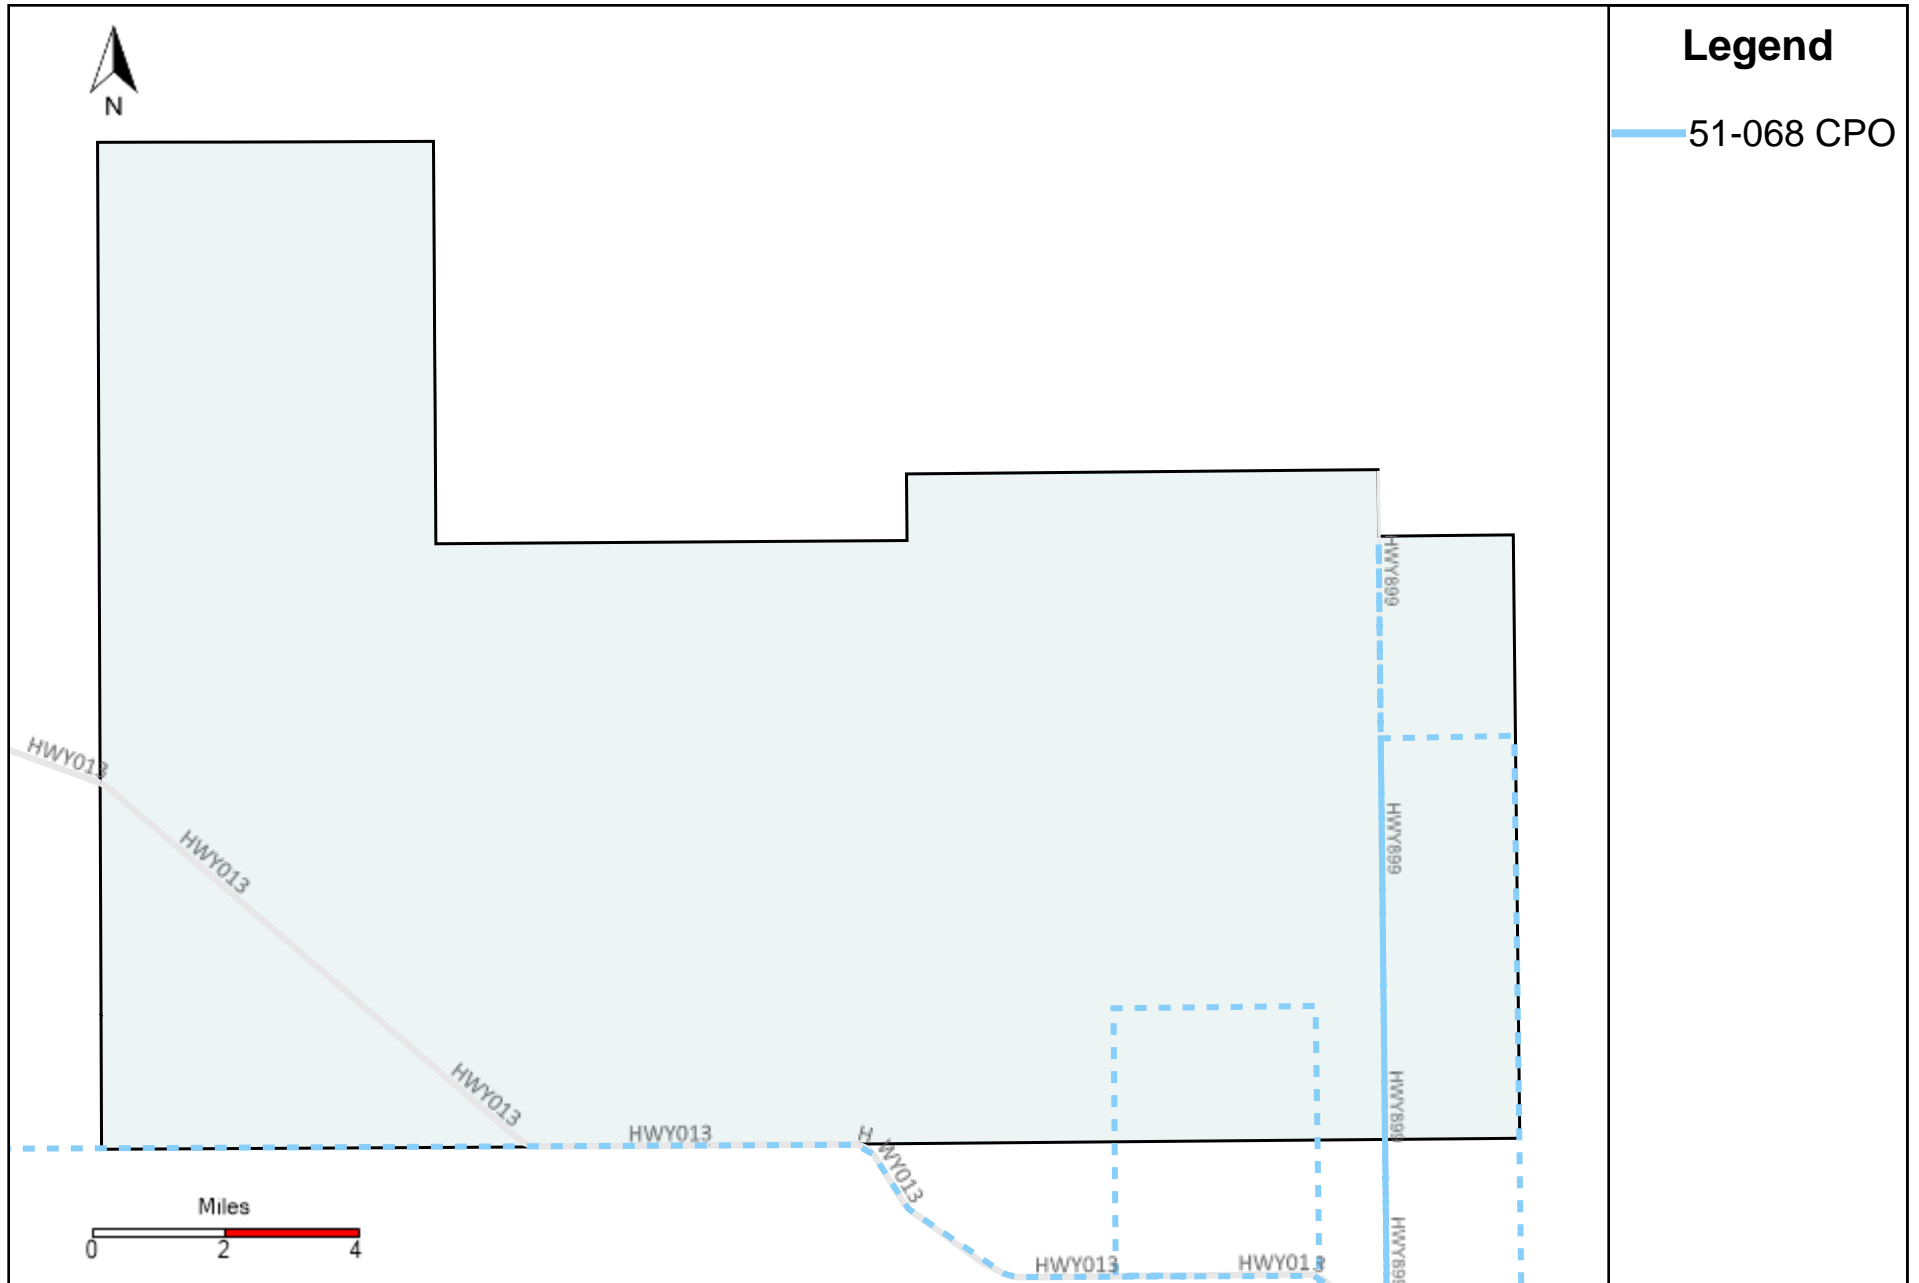

Division: 4 Grader Report(2026-03-29 ~ 2026-04-04)

Vehicle Name List	Total Distance(km)	Total Hours
51-068 CPO	1292.76	46 hrs 33 min 20 sec