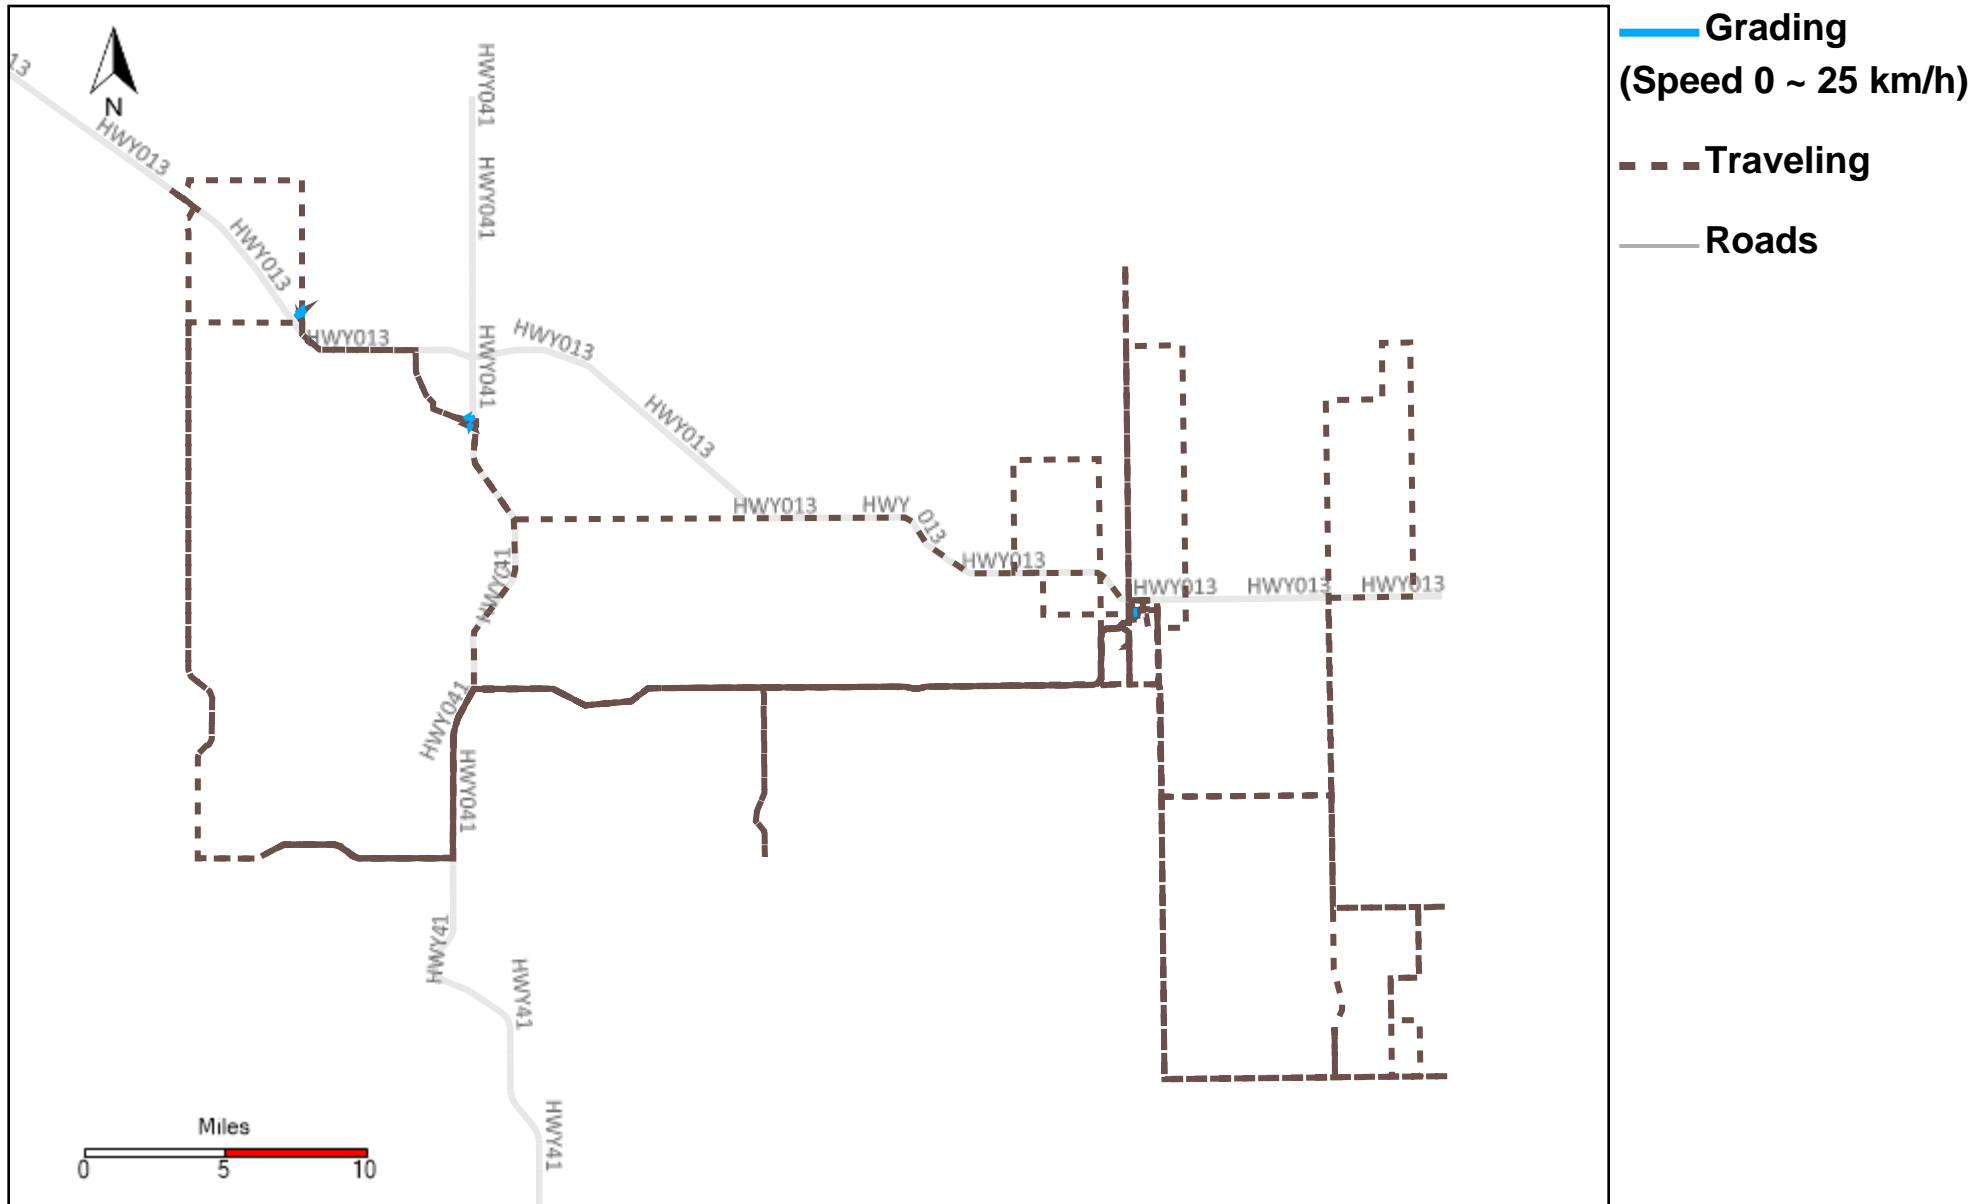

51-068 CPO_2026-03-29 ~ 2026-04-04 Tracking

Total Distance(km)	Total Hours	Work Distance(km)	Work Hours
1292.76	46 hrs 33 min 20 sec	5.43	1 hrs 18 min 46 sec