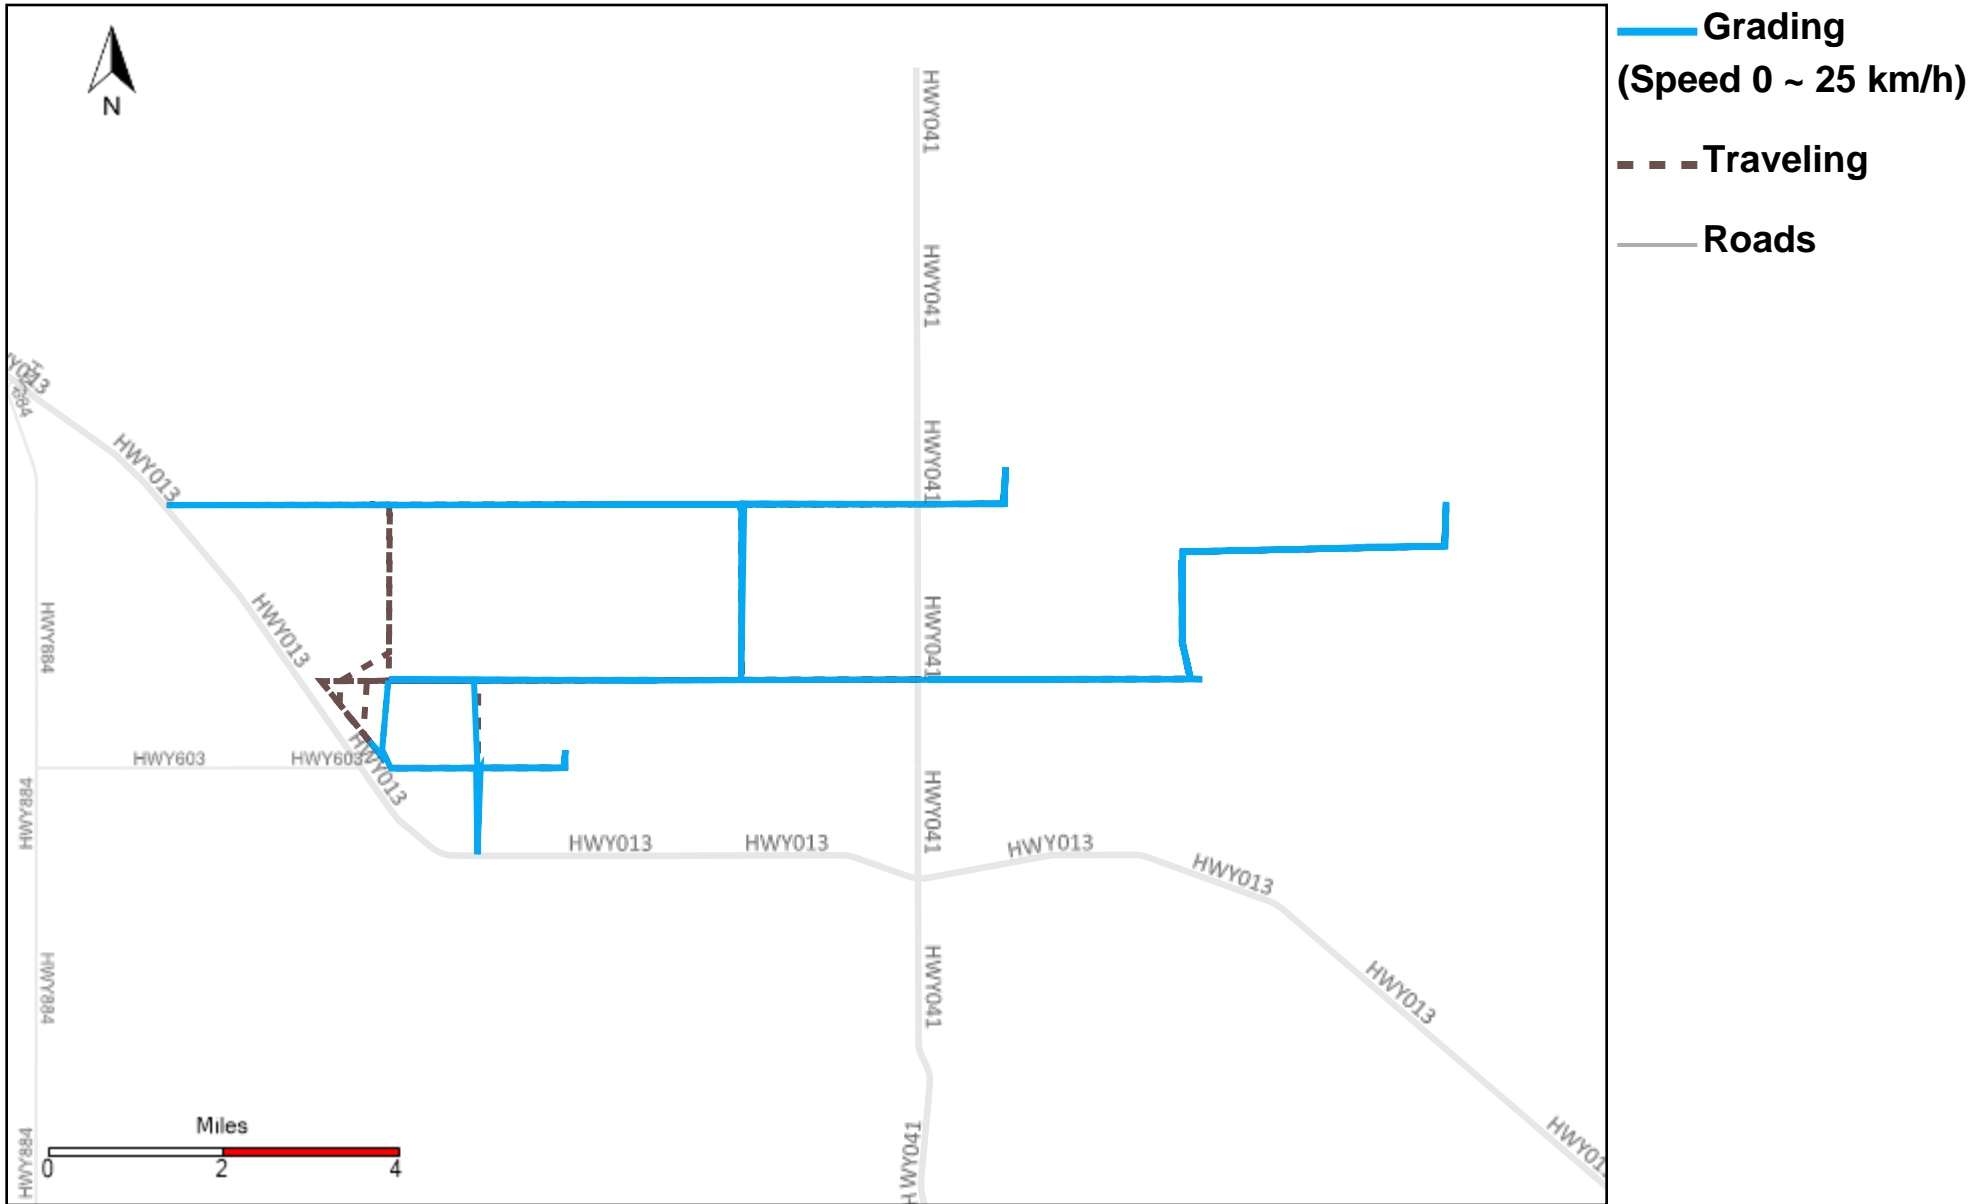

43-218_2026-04-05 ~ 2026-04-11 Tracking

Total Distance(km)	Total Hours	Work Distance(km)	Work Hours
321.56	31 hrs 32 min 46 sec	234.18	28 hrs 20 min 0 sec