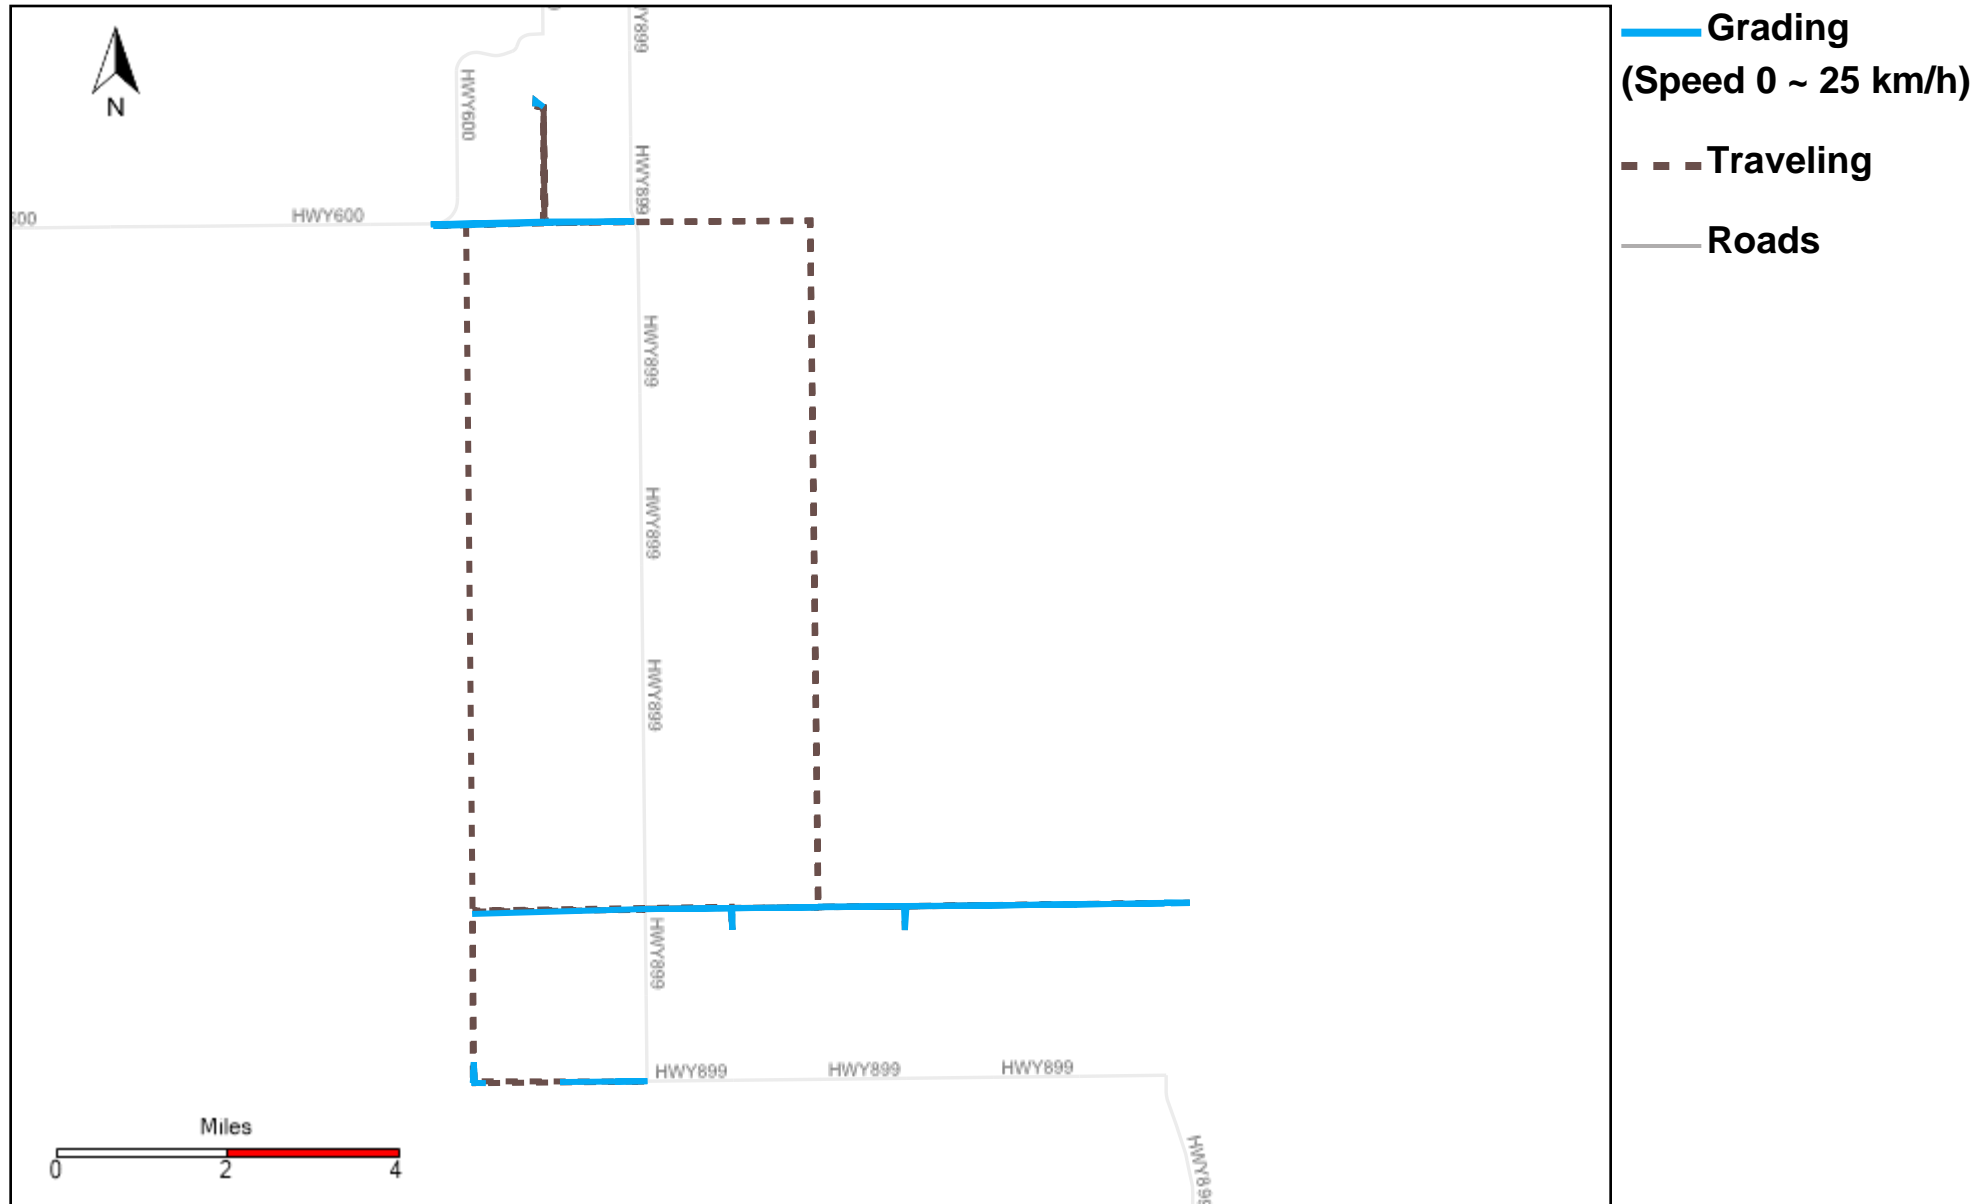

43-182_2026-04-05 ~ 2026-04-11 Tracking

Total Distance(km)	Total Hours	Work Distance(km)	Work Hours
201.17	16 hrs 41 min 43 sec	94.34	12 hrs 14 min 14 sec