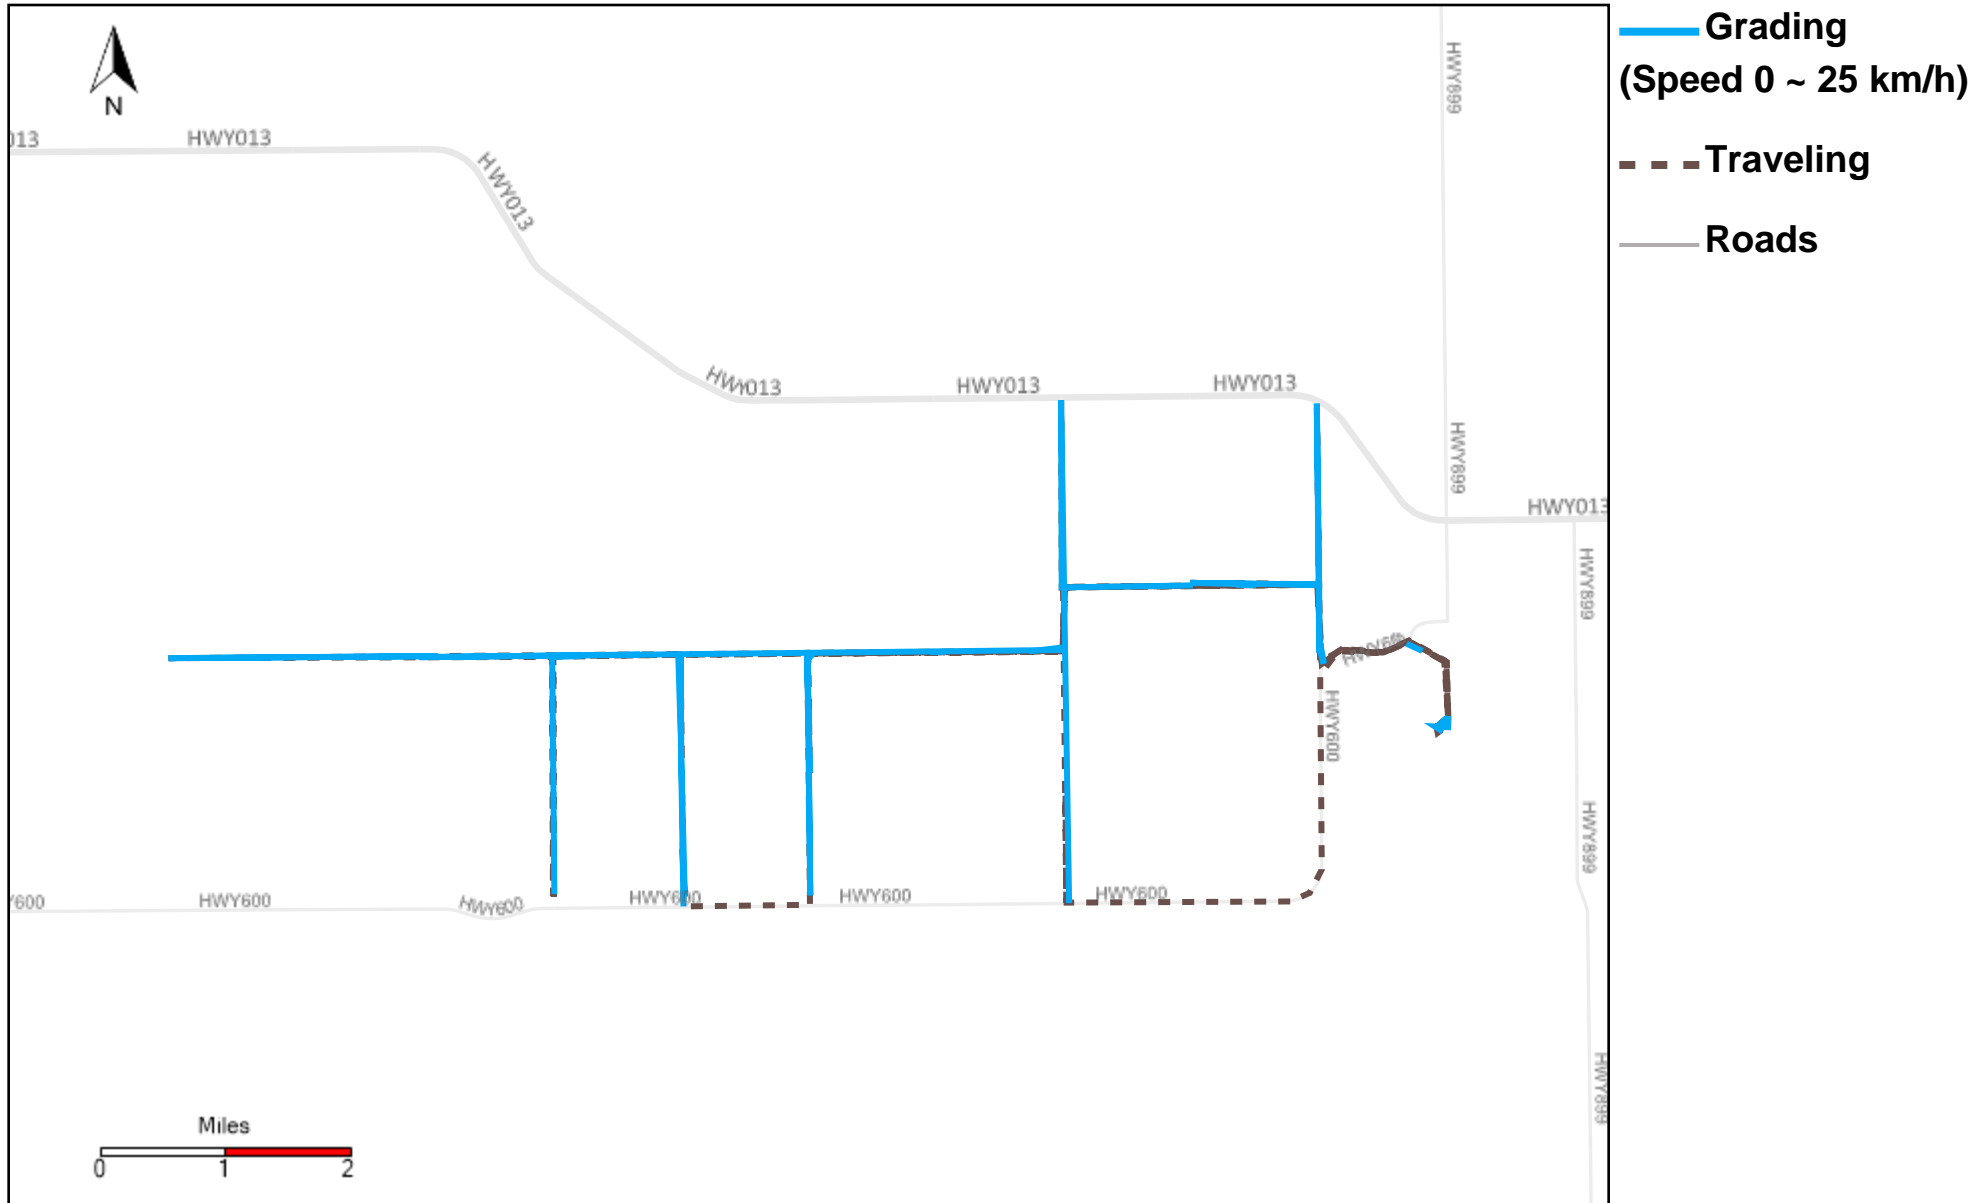

43-187_2026-04-05 ~ 2026-04-11 Tracking

Total Distance(km)	Total Hours	Work Distance(km)	Work Hours
175.12	24 hrs 30 min 15 sec	106.02	21 hrs 30 min 35 sec