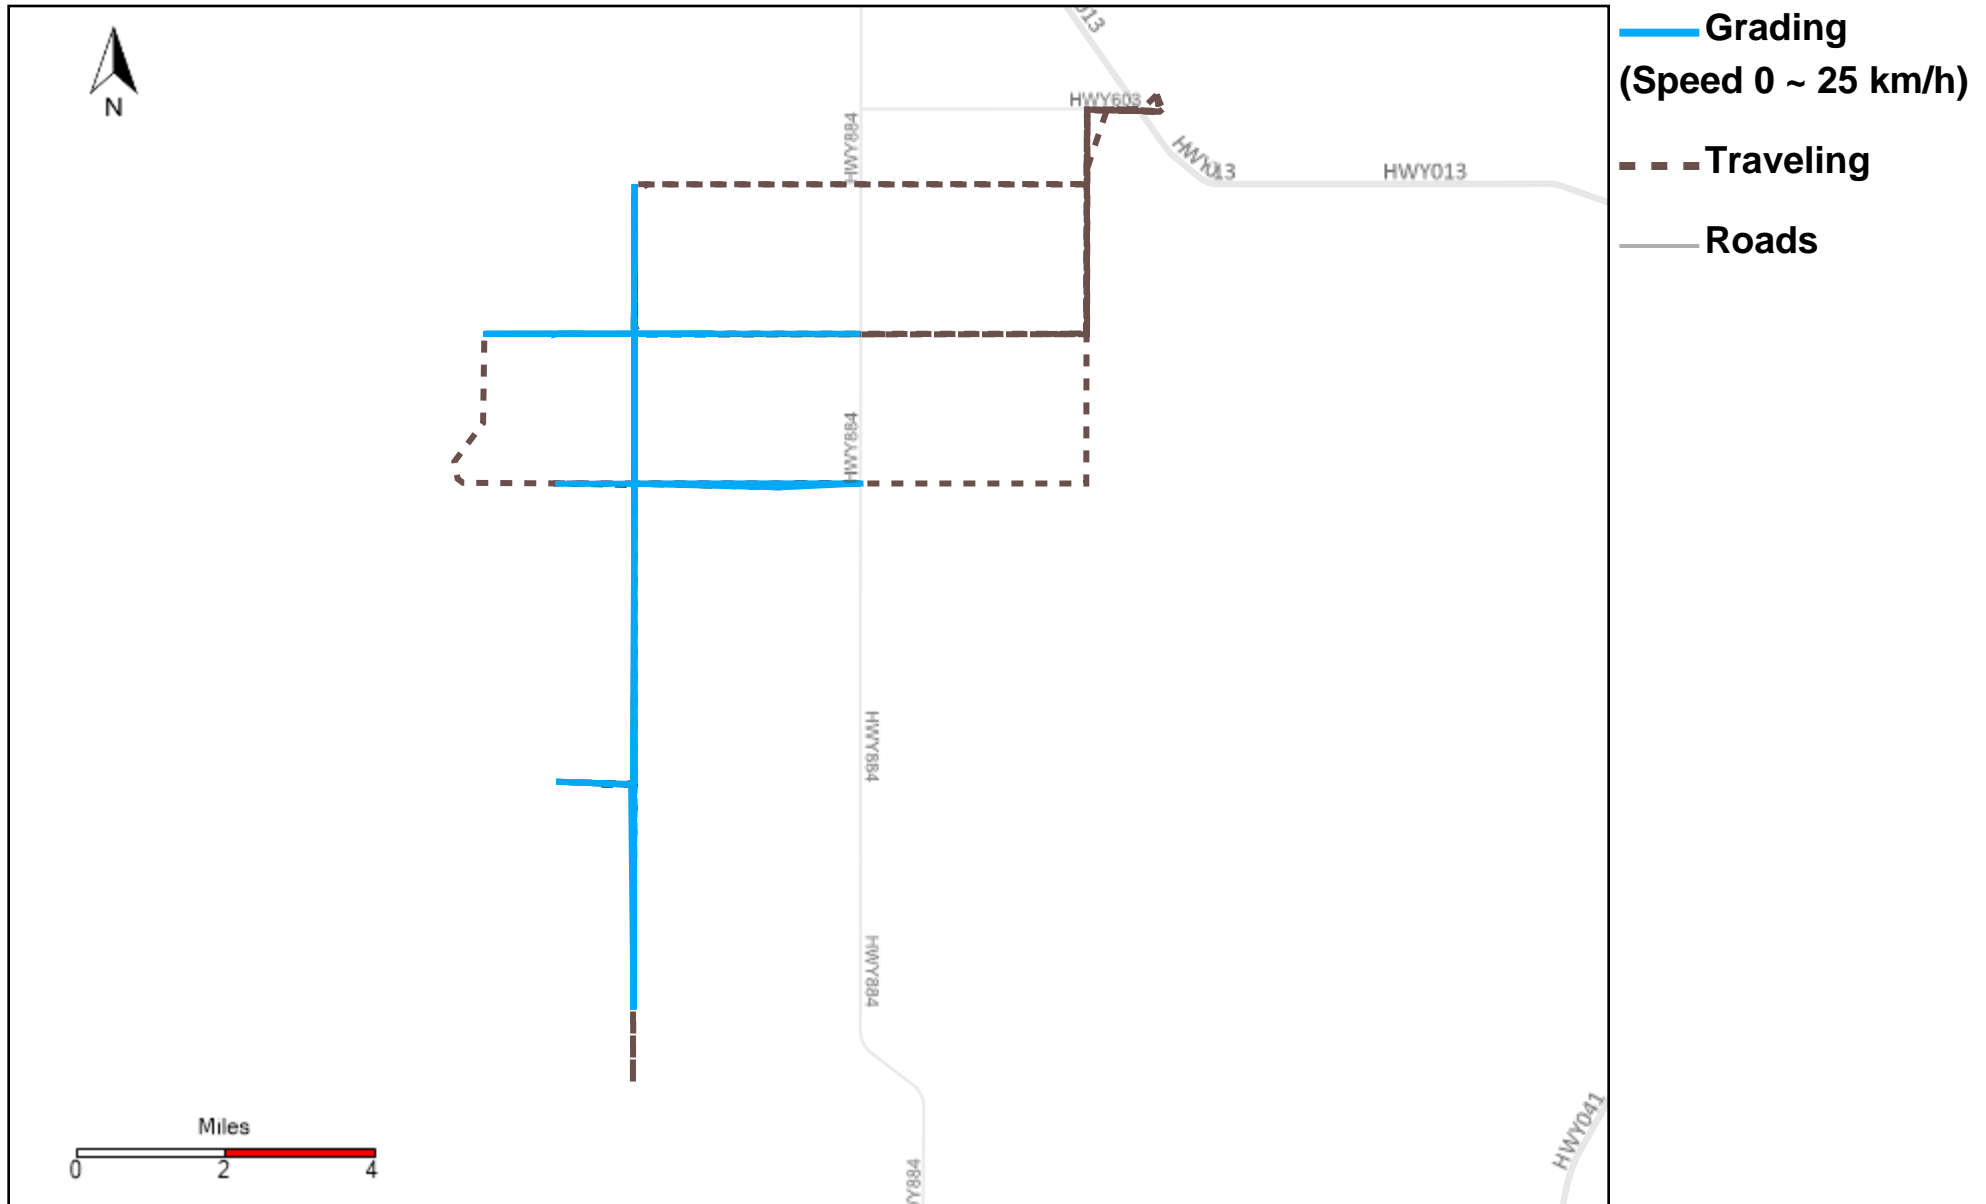

43-215_2026-04-05 ~ 2026-04-11 Tracking

Total Distance(km)	Total Hours	Work Distance(km)	Work Hours
347.45	35 hrs 53 min 15 sec	193.01	24 hrs 27 min 1 sec