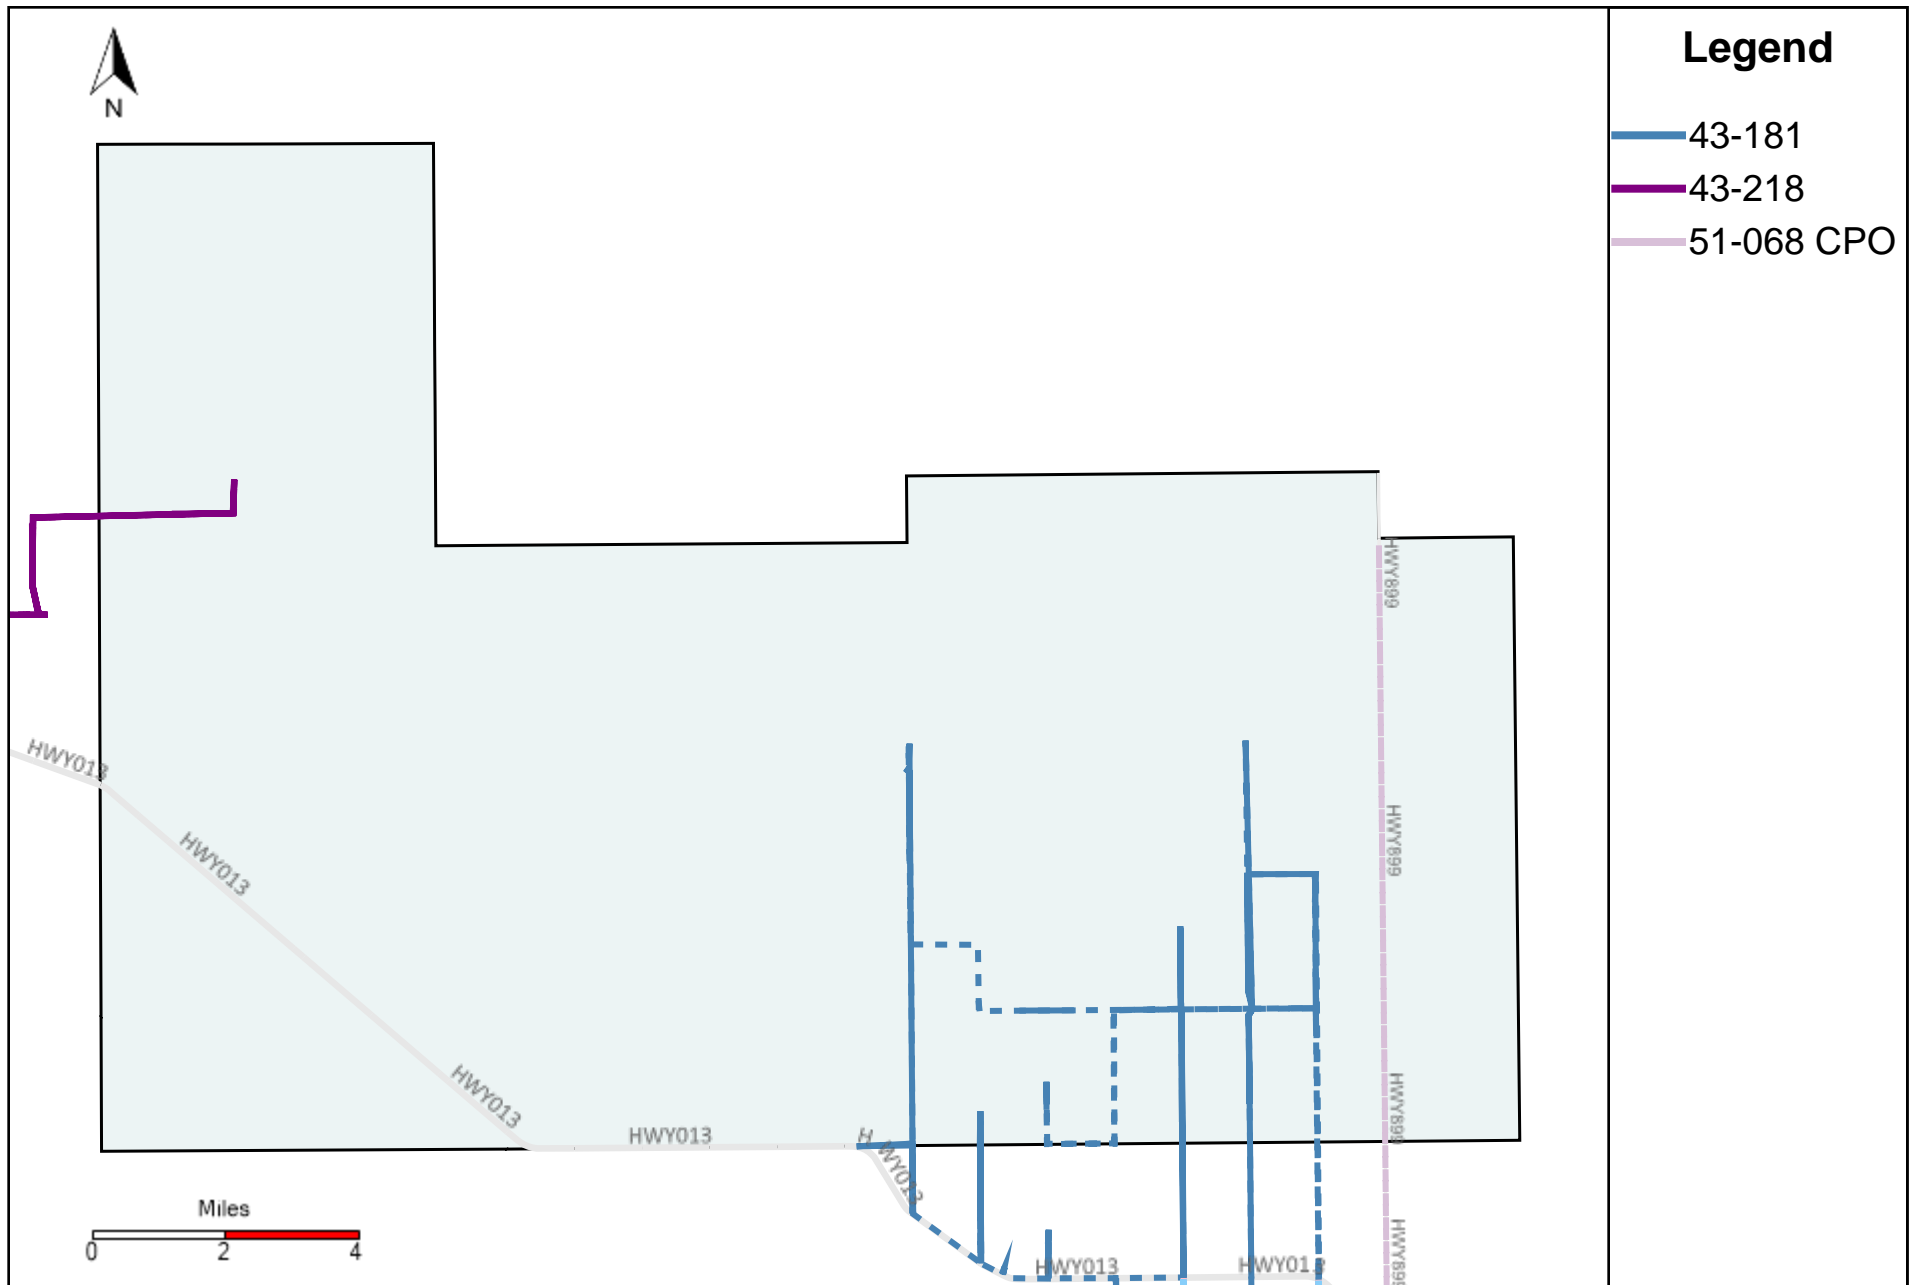

Division: 4 Grader Report(2026-04-05 ~ 2026-04-11)

Vehicle Name List	Total Distance(km)	Total Hours
43-181, 43-218, 51-068 CPO	1007.04	71 hrs 51 min 46 sec