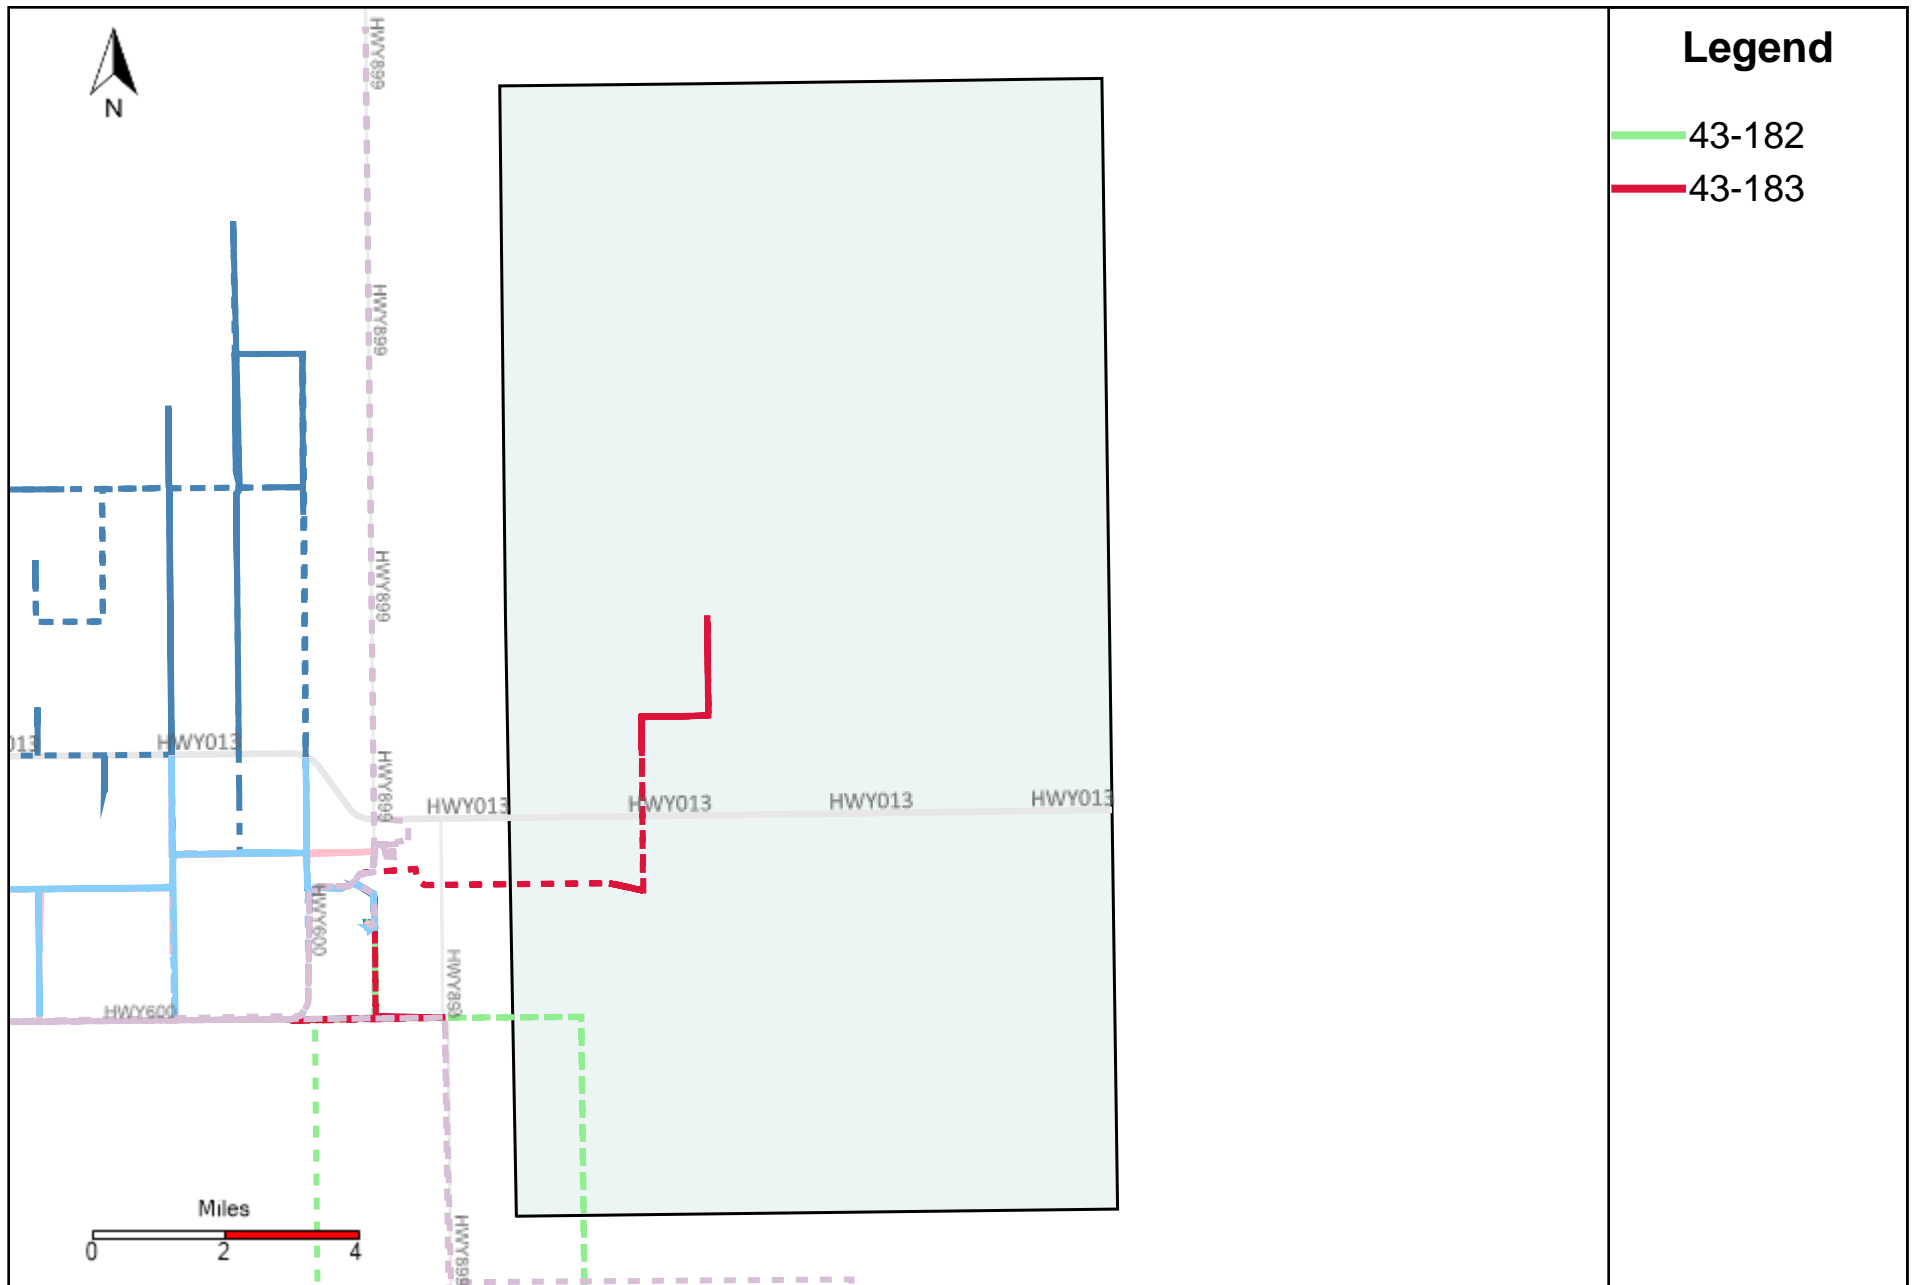

Division: 2 Grader Report(2026-04-05 ~ 2026-04-11)

Vehicle Name List	Total Distance(km)	Total Hours
43-182, 43-183	280.19	24 hrs 2 min 28 sec