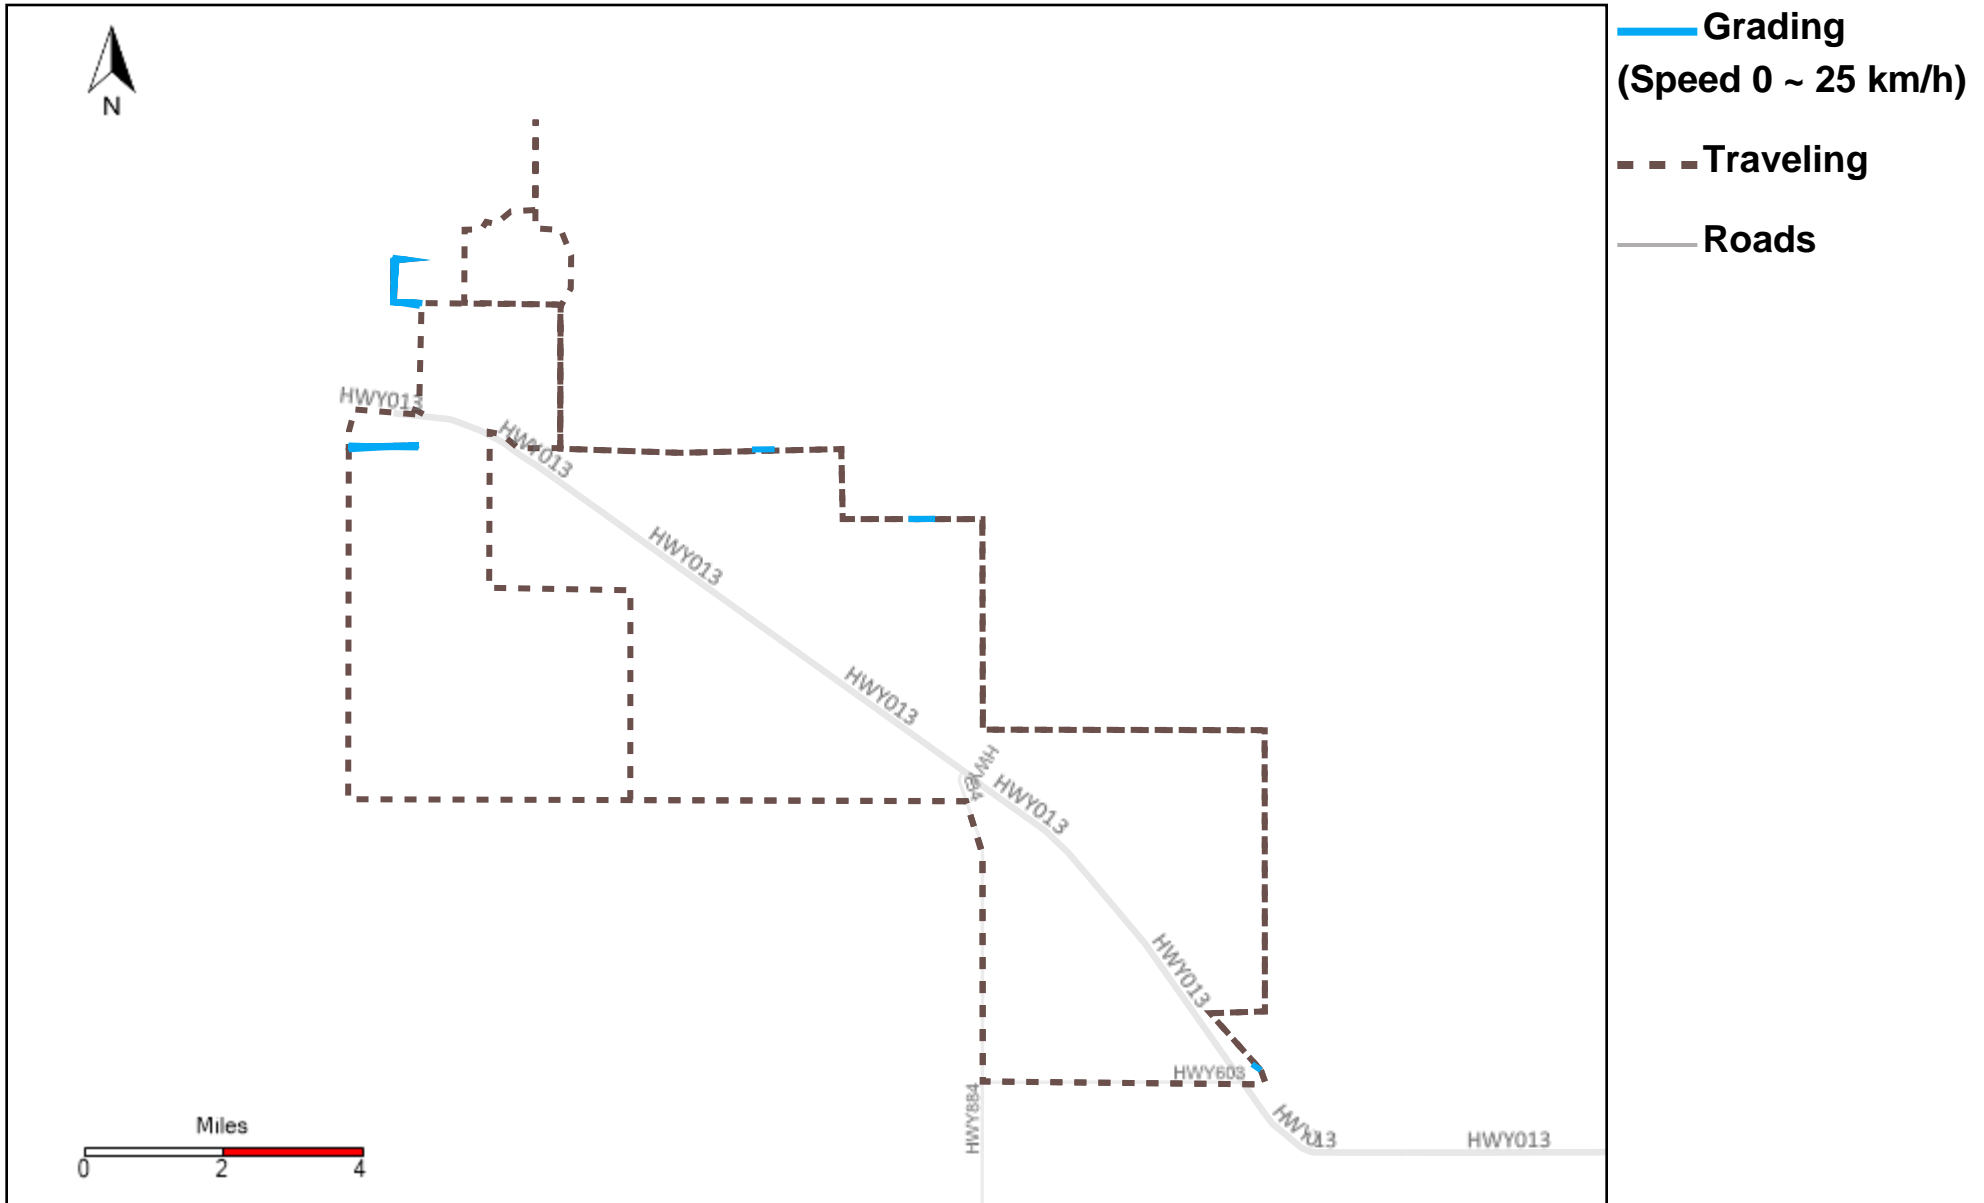

43-221_2026-04-05 ~ 2026-04-11 Tracking

Total Distance(km)	Total Hours	Work Distance(km)	Work Hours
195.9	10 hrs 9 min 35 sec	26.65	4 hrs 27 min 46 sec