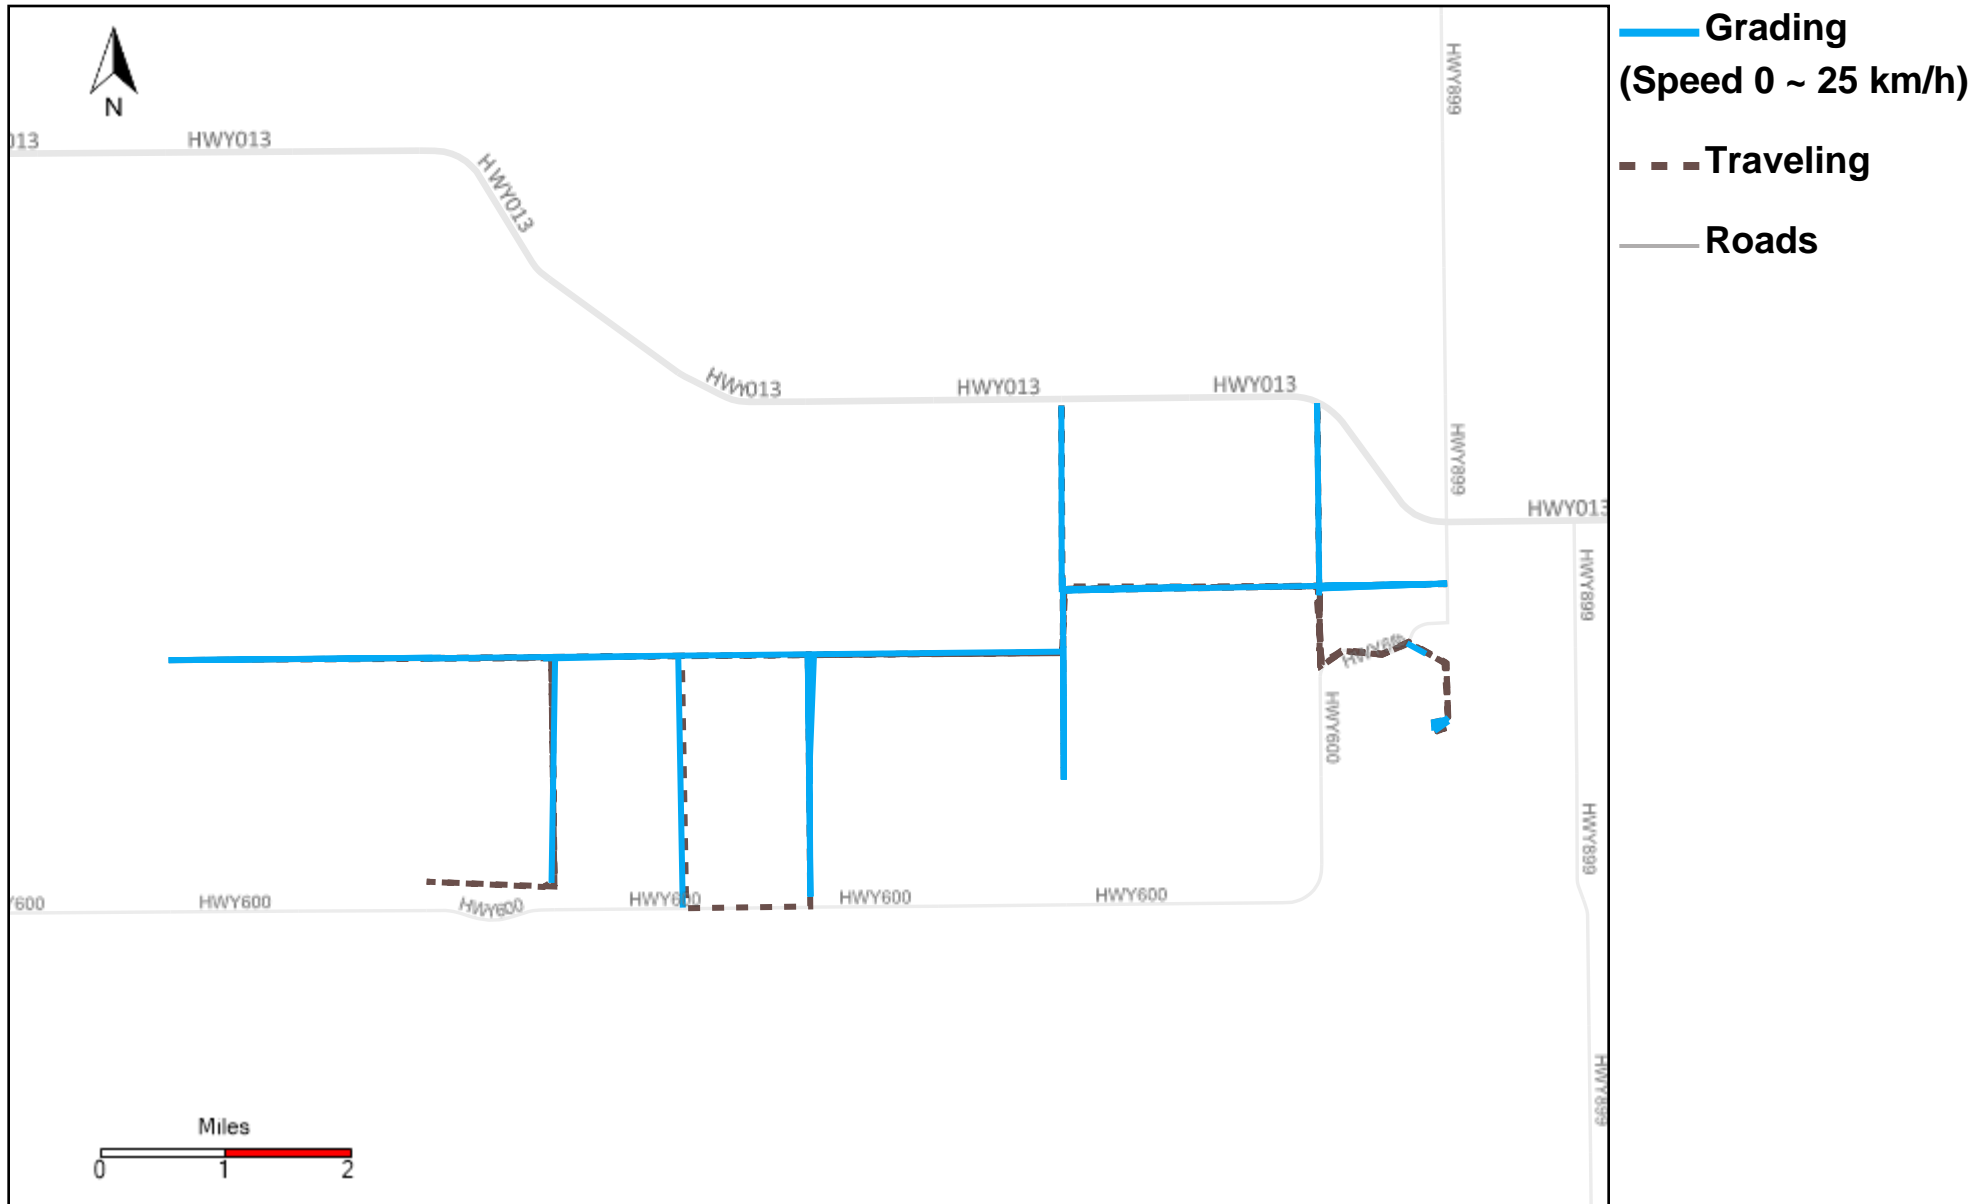

43-184_2026-04-05 ~ 2026-04-11 Tracking

Total Distance(km)	Total Hours	Work Distance(km)	Work Hours
180.48	22 hrs 15 min 46 sec	101.85	18 hrs 57 min 17 sec