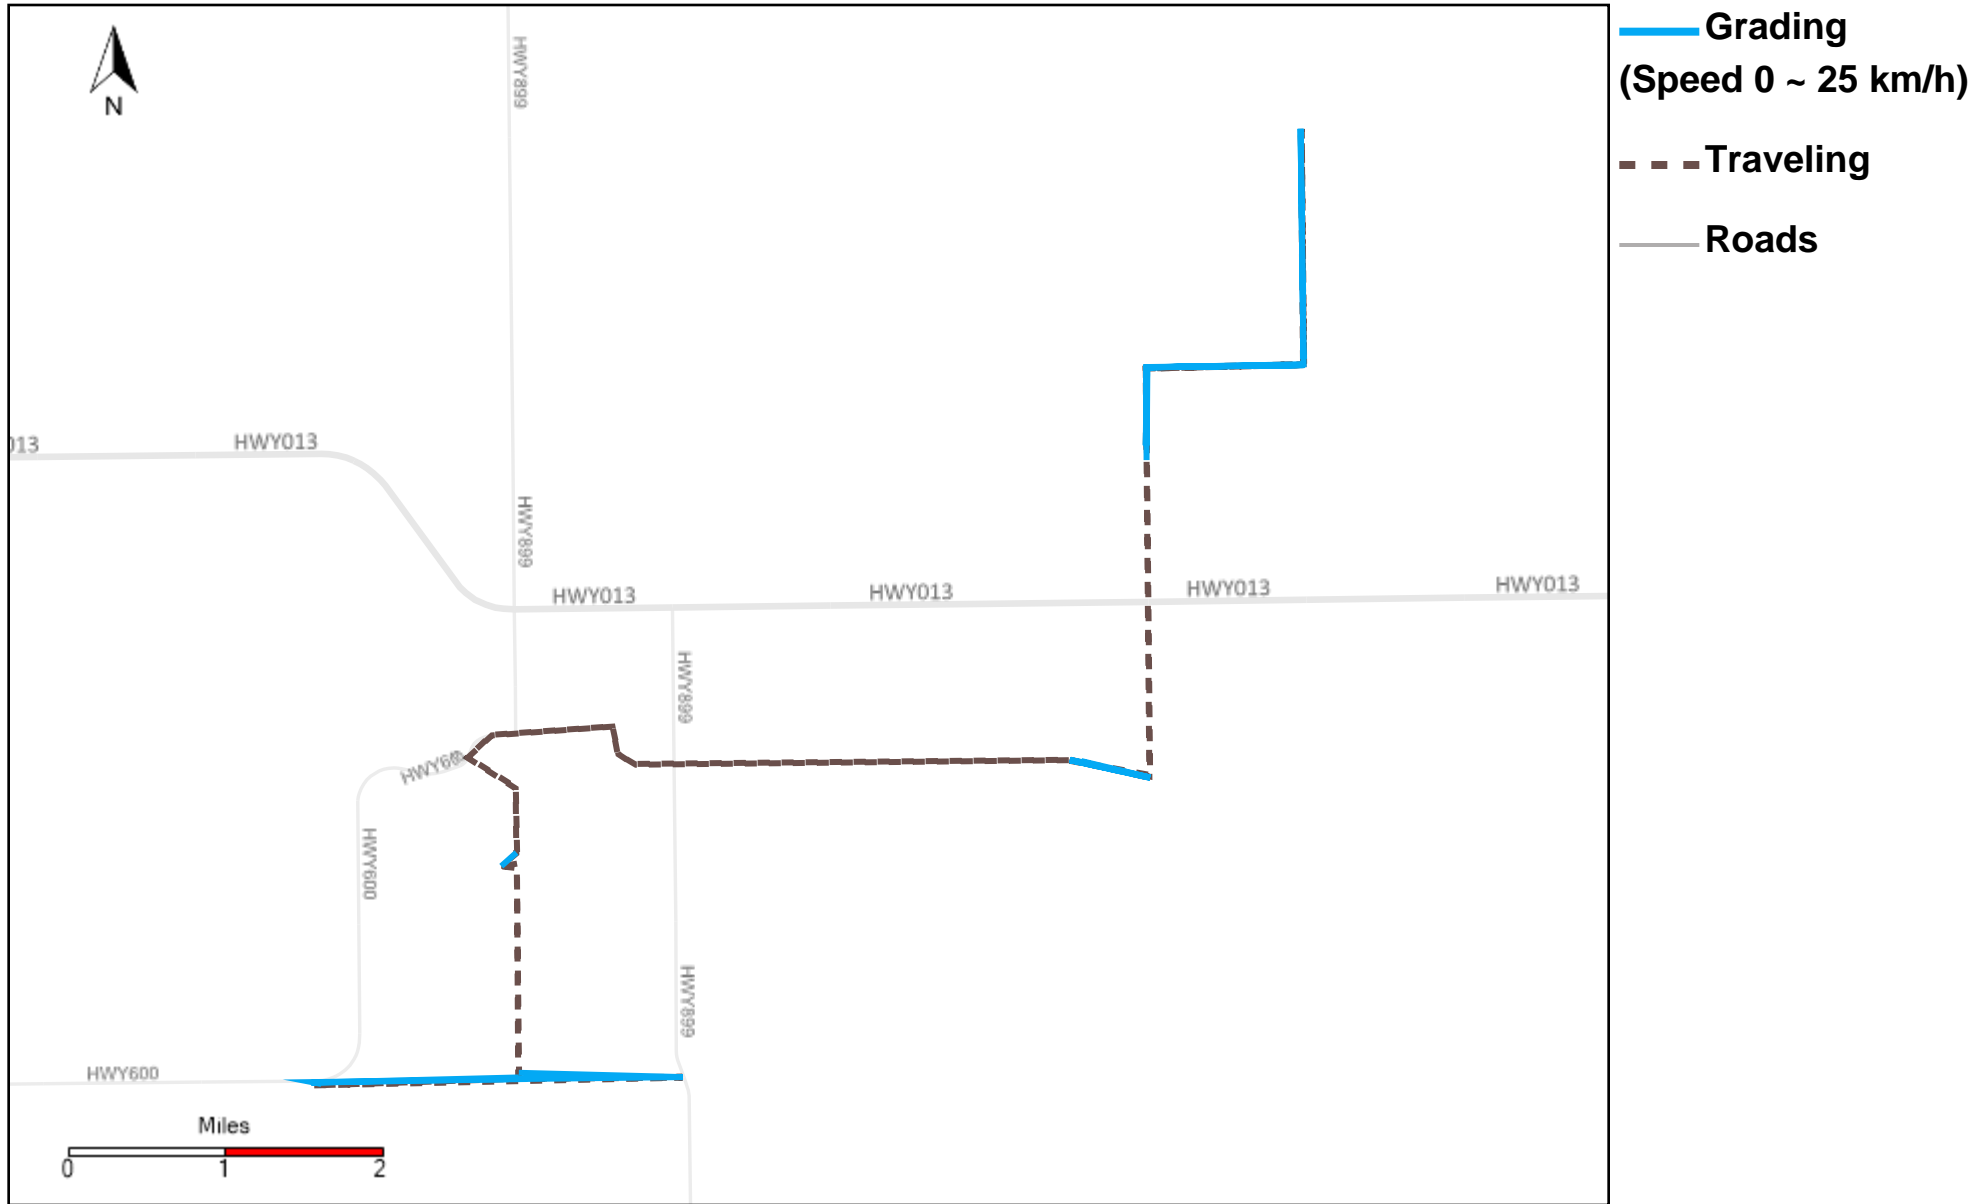

43-183_2026-04-05 ~ 2026-04-11 Tracking

Total Distance(km)	Total Hours	Work Distance(km)	Work Hours
79.02	7 hrs 20 min 45 sec	41.98	5 hrs 53 min 58 sec