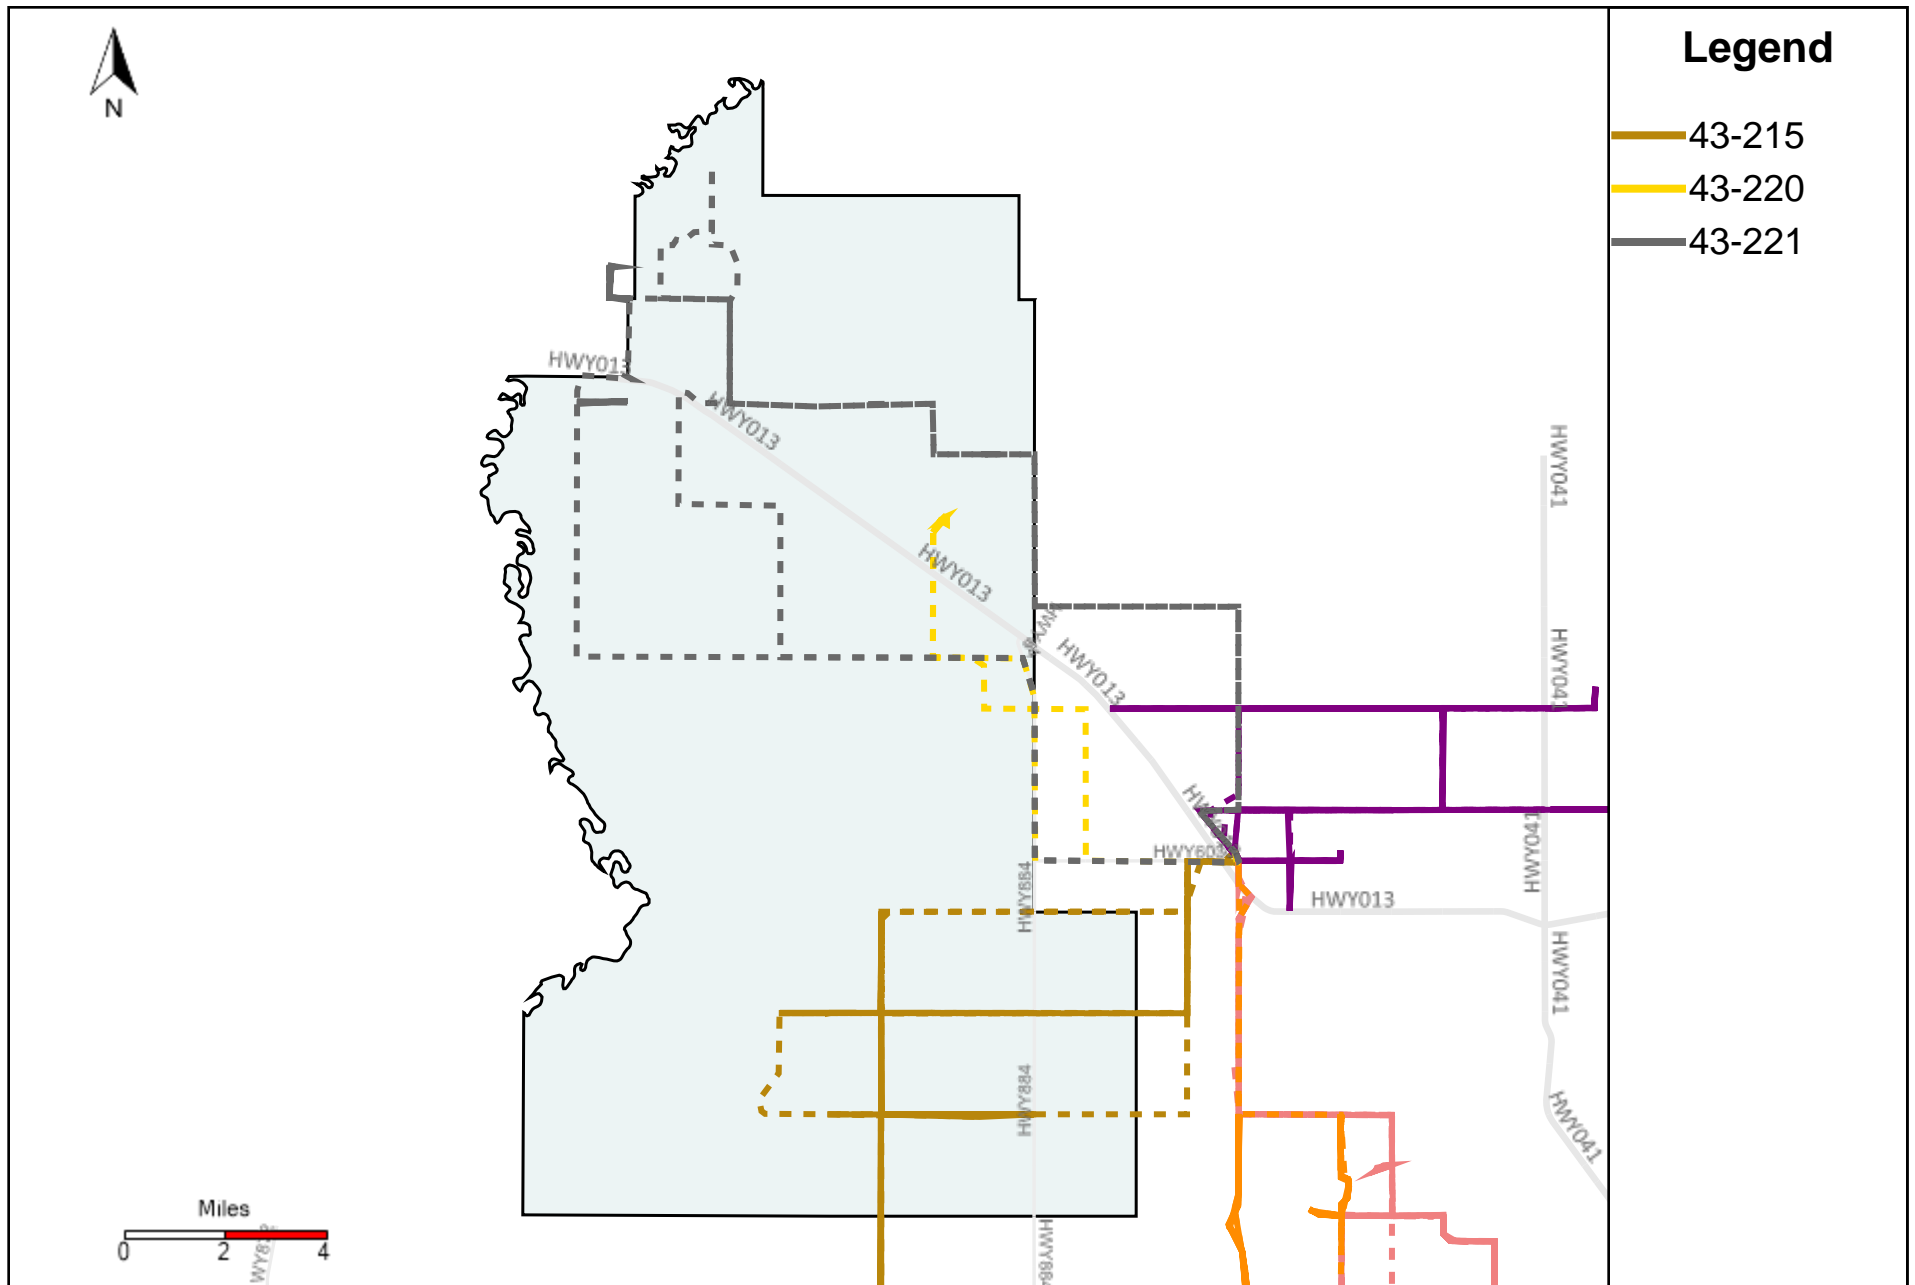

Division: 7 Grader Report(2026-04-05 ~ 2026-04-11)

Vehicle Name List	Total Distance(km)	Total Hours
43-215, 43-220, 43-221	582.81	48 hrs 28 min 31 sec