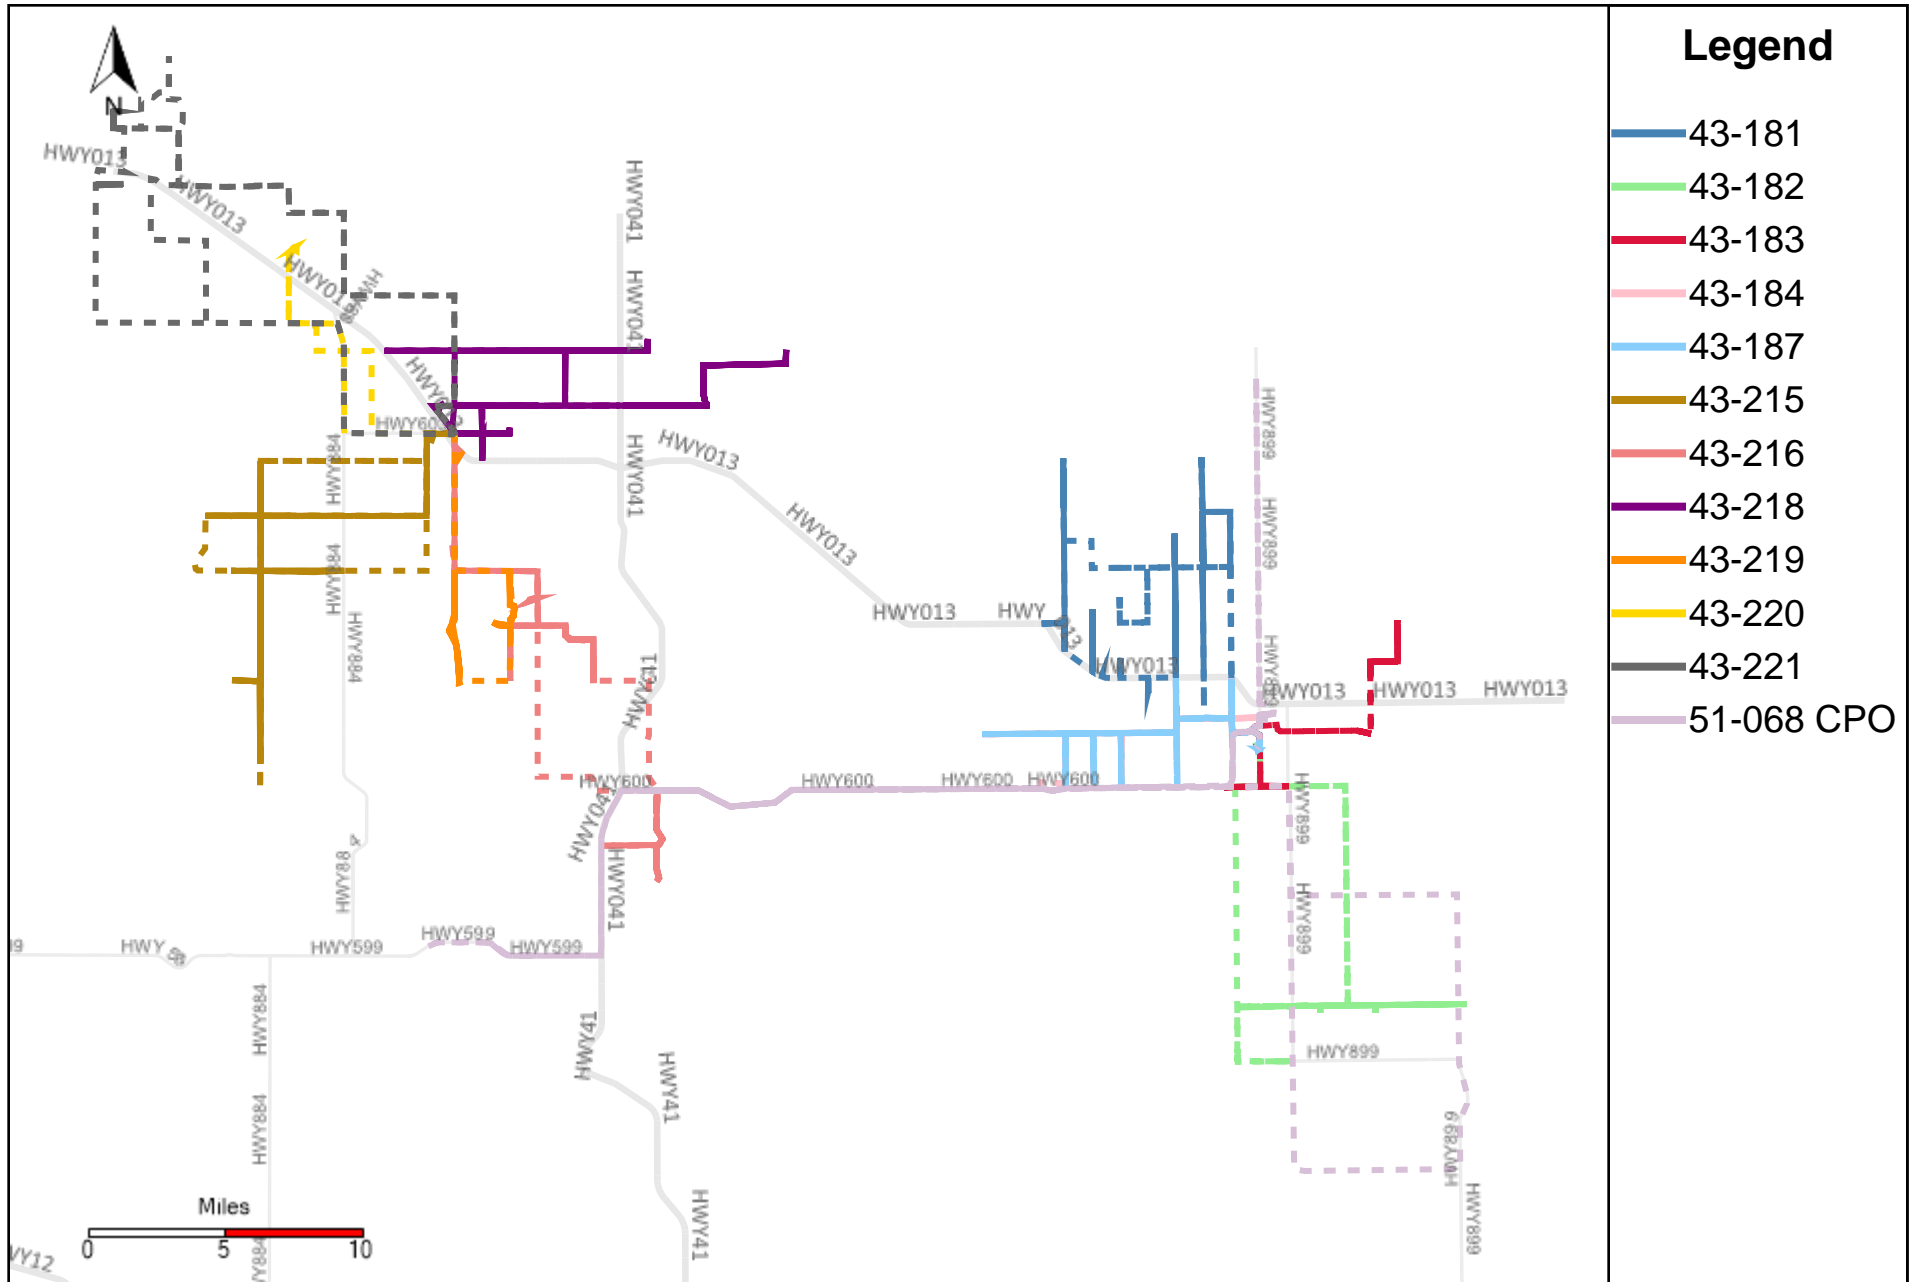

# Provost Weekly Grader Report (2026-04-05 ~ 2026-04-11)

# Division: 1 Grader Report(2026-04-05 ~ 2026-04-11)

Vehicle Name List	Total Distance(km)	Total Hours
43-182, 51-068 CPO	613.82	31 hrs 14 min 59 sec

# Division: 2 Grader Report(2026-04-05 ~ 2026-04-11)

Vehicle Name List	Total Distance(km)	Total Hours
43-182, 43-183	280.19	24 hrs 2 min 28 sec

# Division: 4 Grader Report(2026-04-05 ~ 2026-04-11)

Vehicle Name List	Total Distance(km)	Total Hours
43-181, 43-218, 51-068 CPO	1007.04	71 hrs 51 min 46 sec