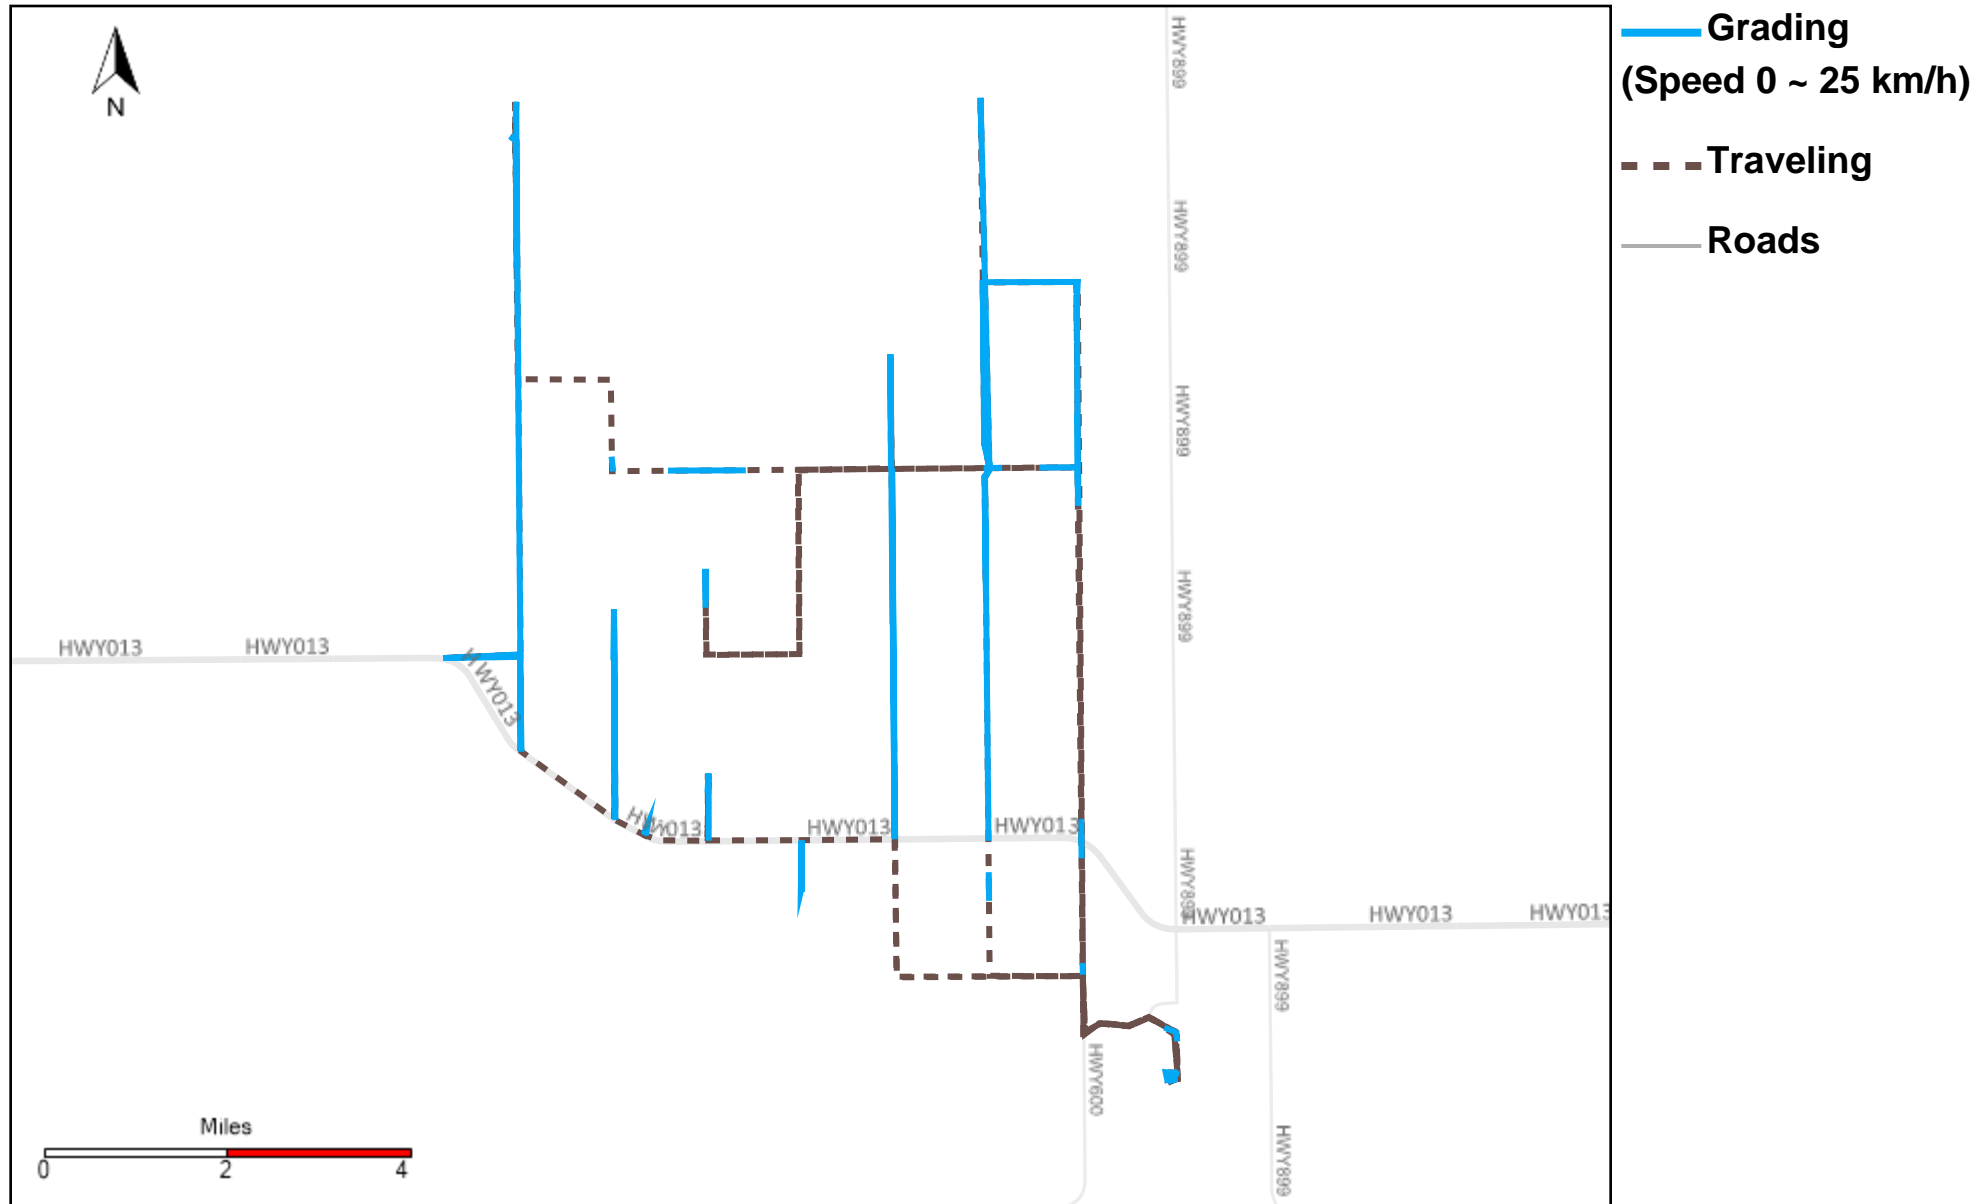

43-181_2026-04-05 ~ 2026-04-11 Tracking

Total Distance(km)	Total Hours	Work Distance(km)	Work Hours
272.82	25 hrs 45 min 44 sec	162.27	22 hrs 15 min 29 sec