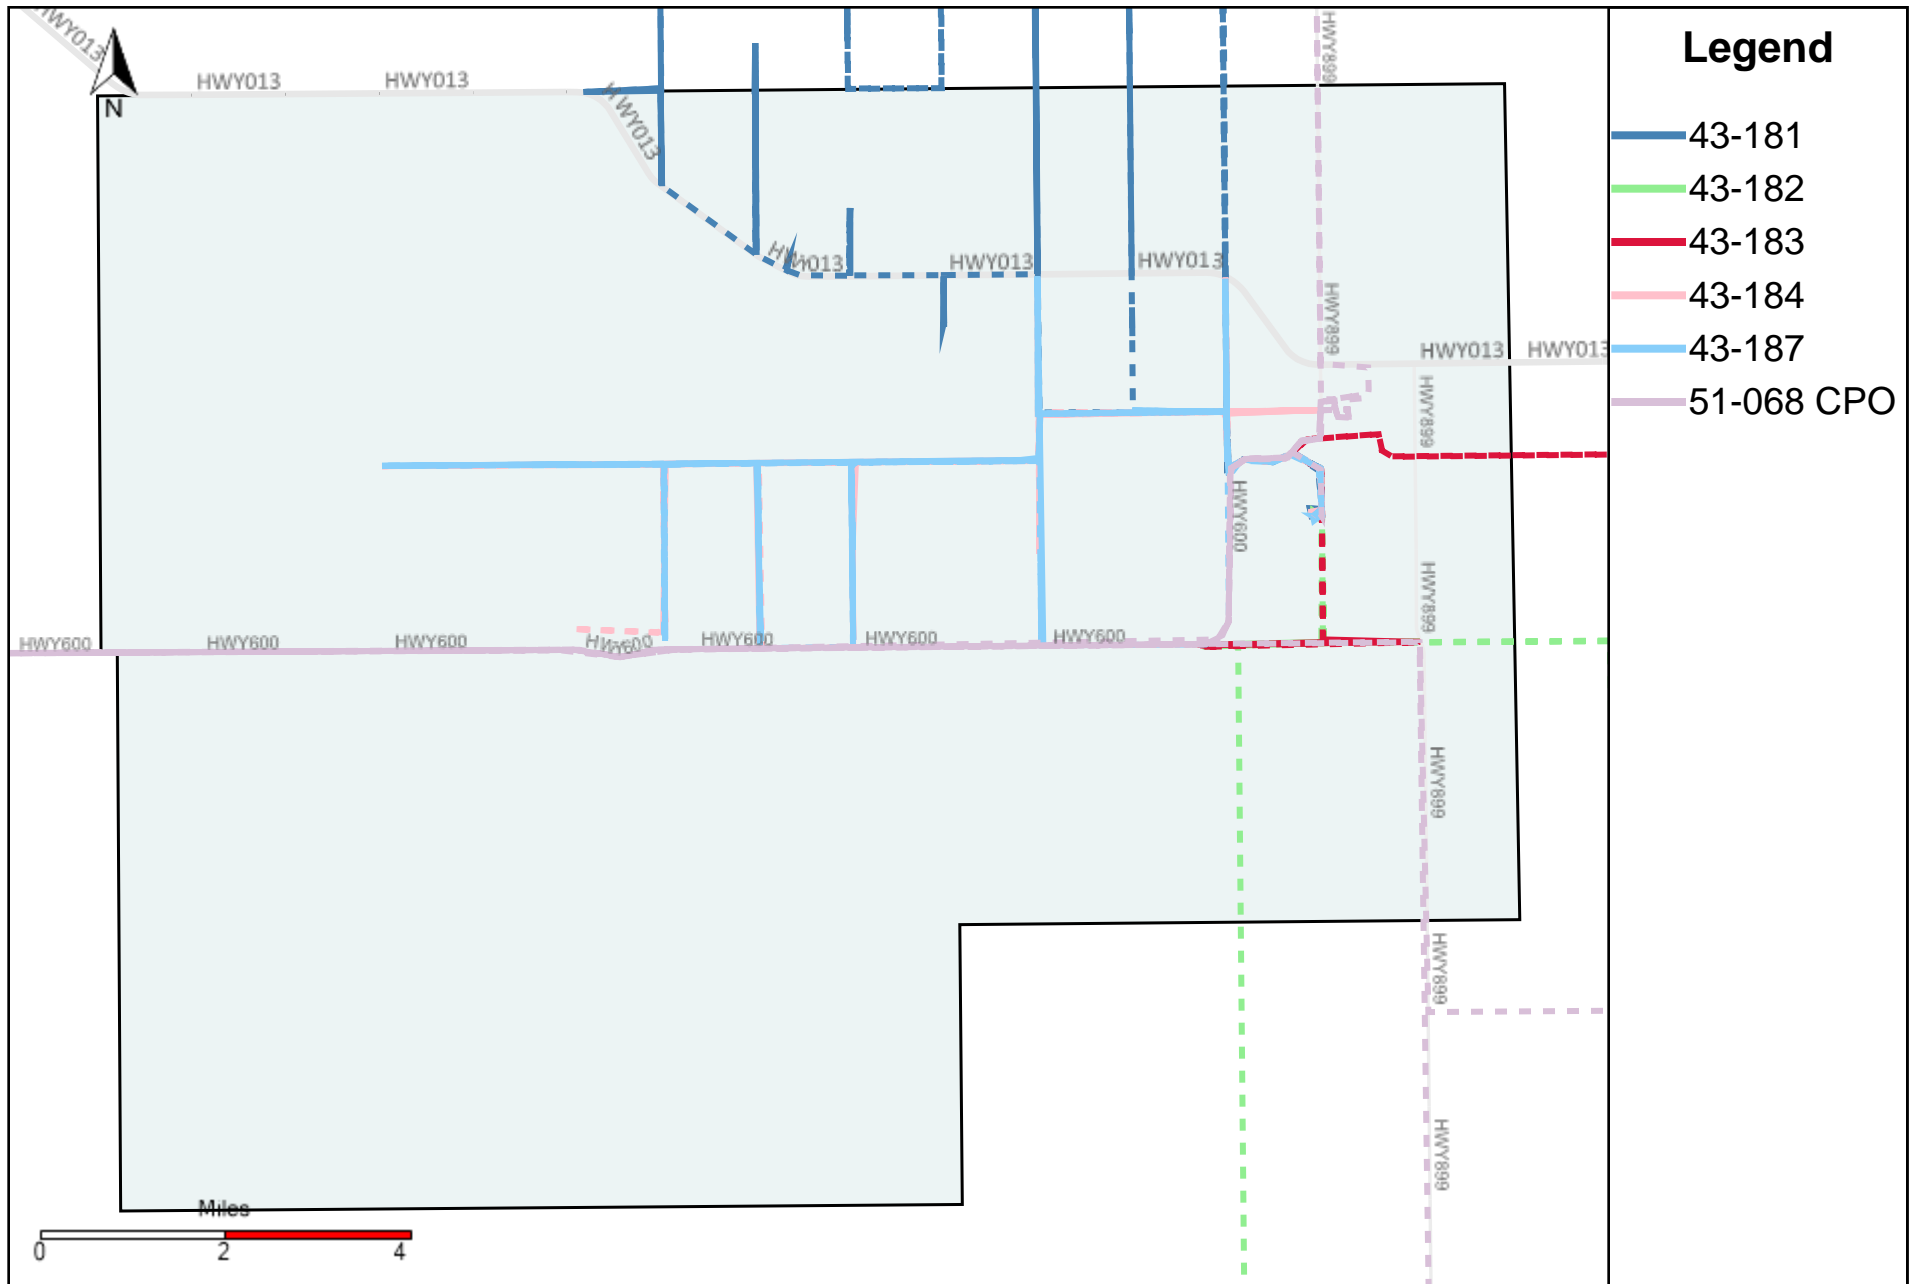

Division: 3 Grader Report(2026-04-05 ~ 2026-04-11)

Vehicle Name List	Total Distance(km)	Total Hours
43-181, 43-182, 43-183, 43-184, 43-187, 51-068 CPO	1321.27	111 hrs 7 min 30 sec