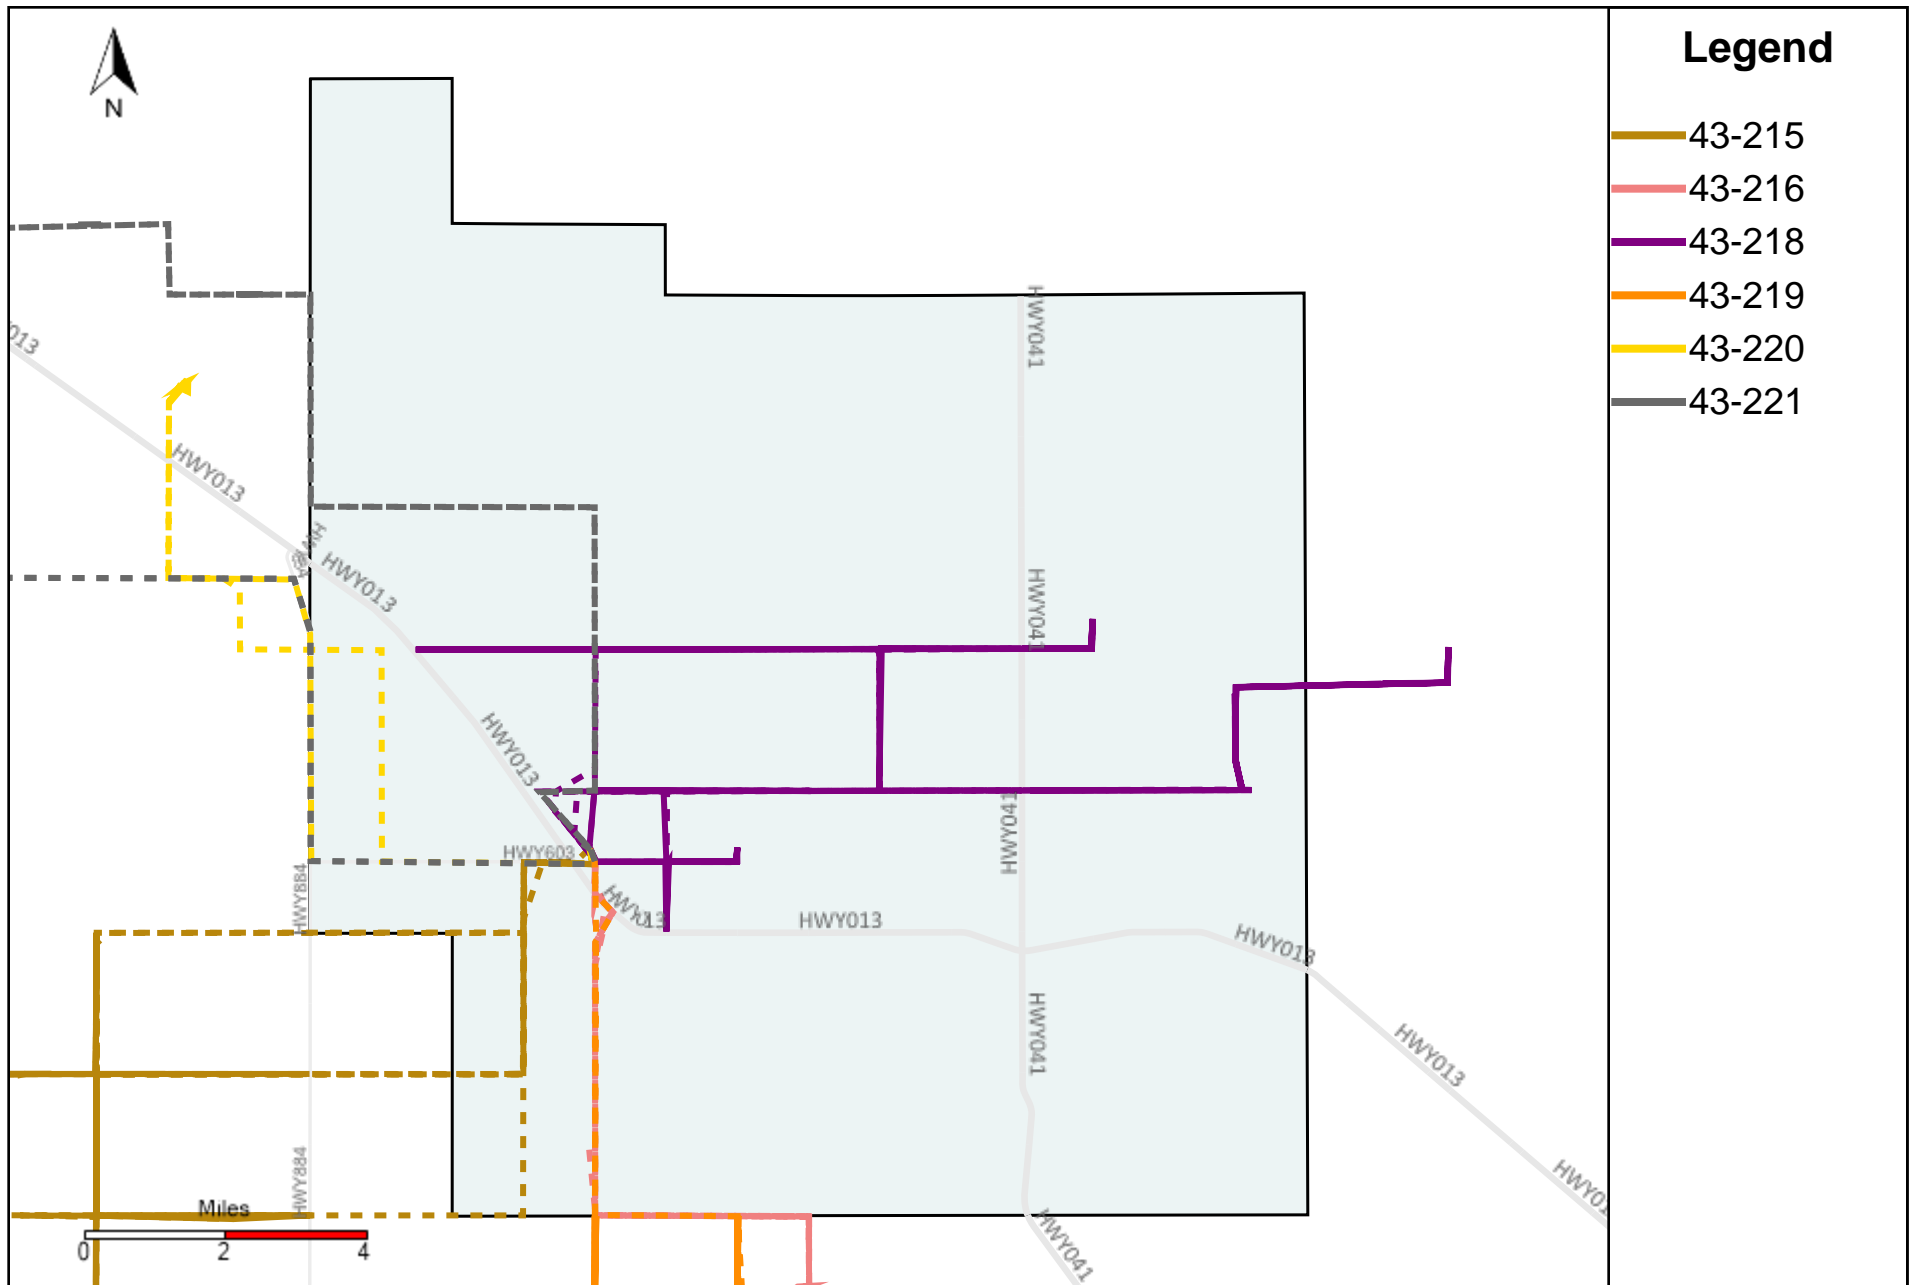

Division: 6 Grader Report(2026-04-05 ~ 2026-04-11)

Vehicle Name List	Total Distance(km)	Total Hours
43-215, 43-216, 43-218, 43-219, 43-220, 43-221	1251.95	108 hrs 56 min 16 sec