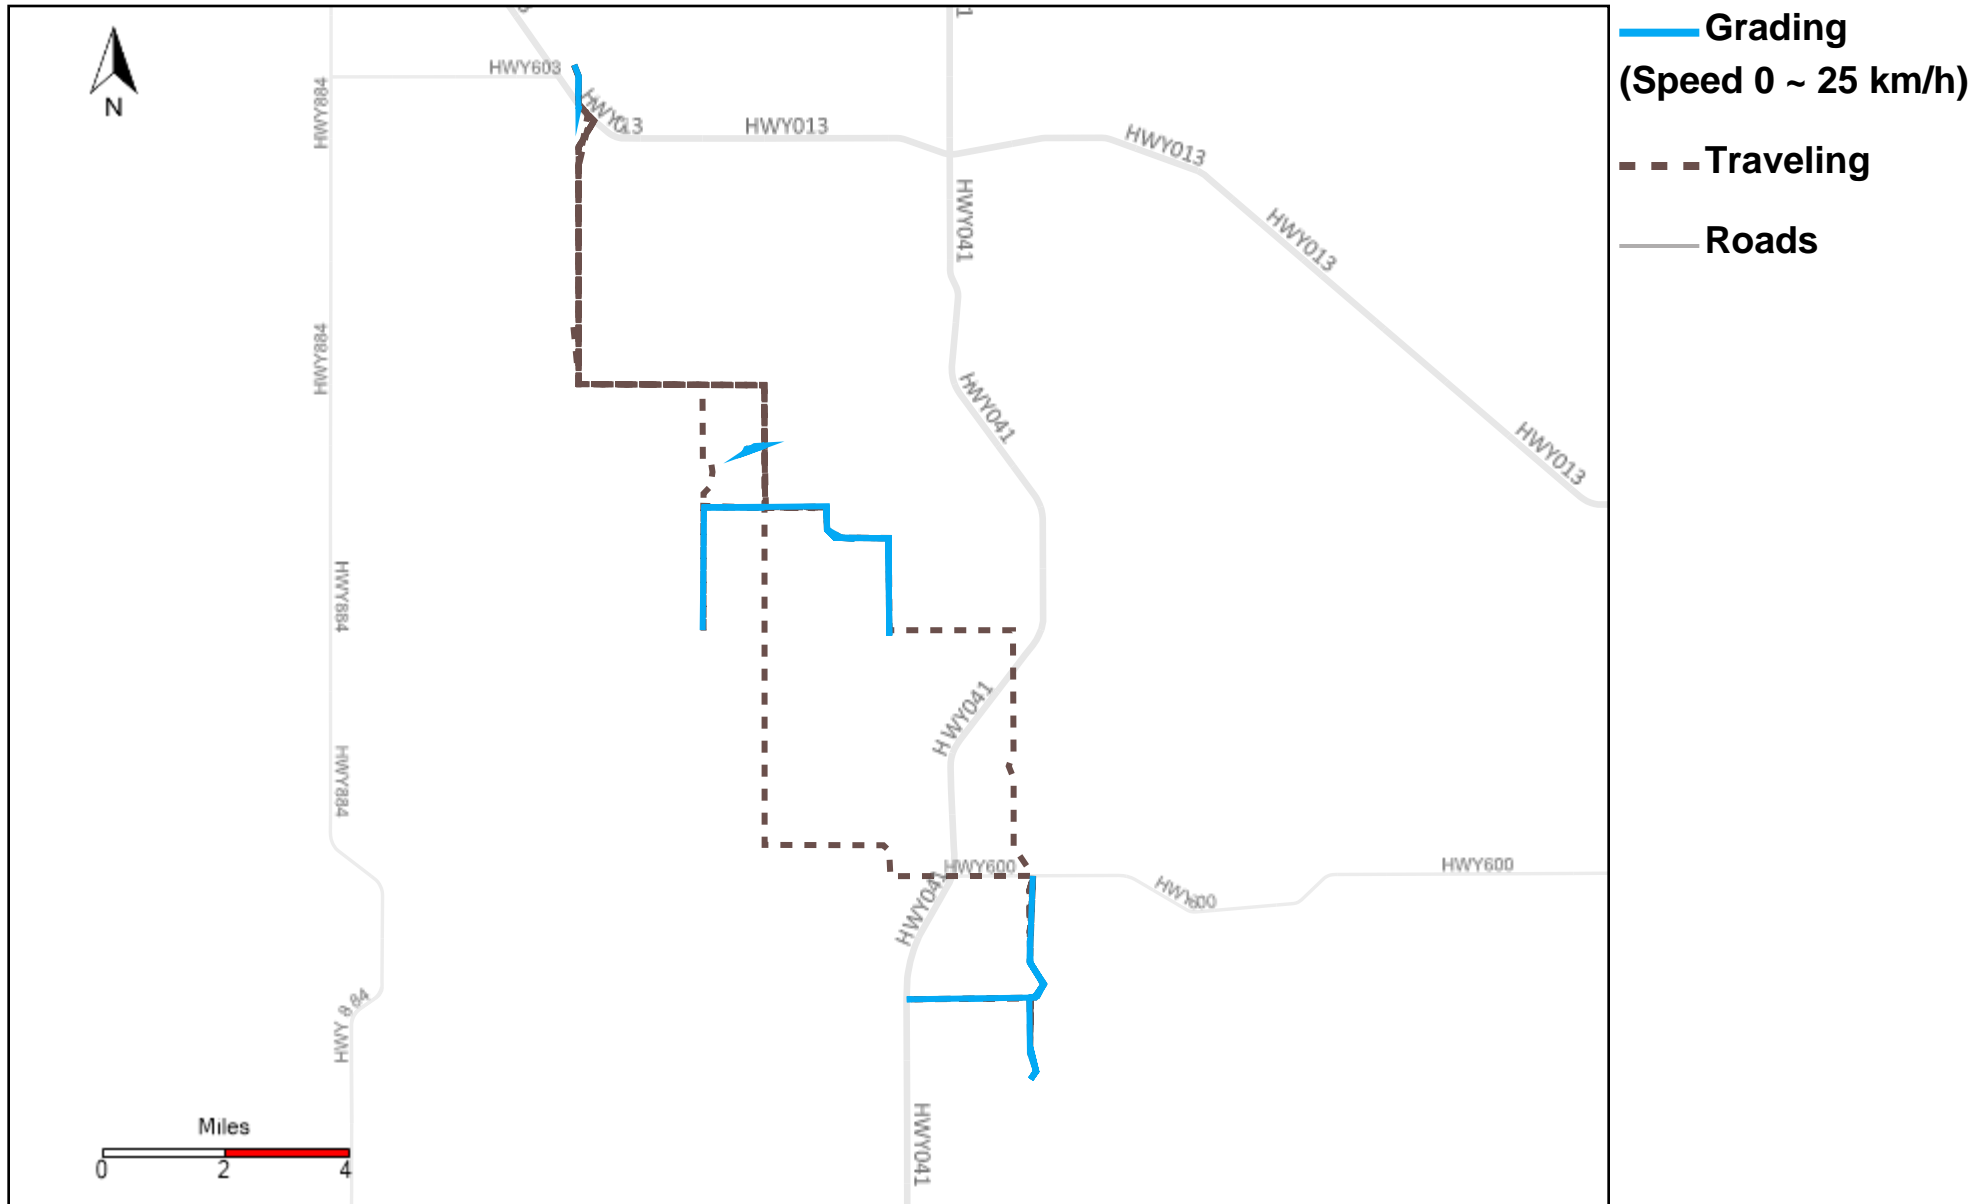

43-216_2026-04-05 ~ 2026-04-11 Tracking

Total Distance(km)	Total Hours	Work Distance(km)	Work Hours
252.94	19 hrs 7 min 4 sec	107.06	13 hrs 32 min 45 sec