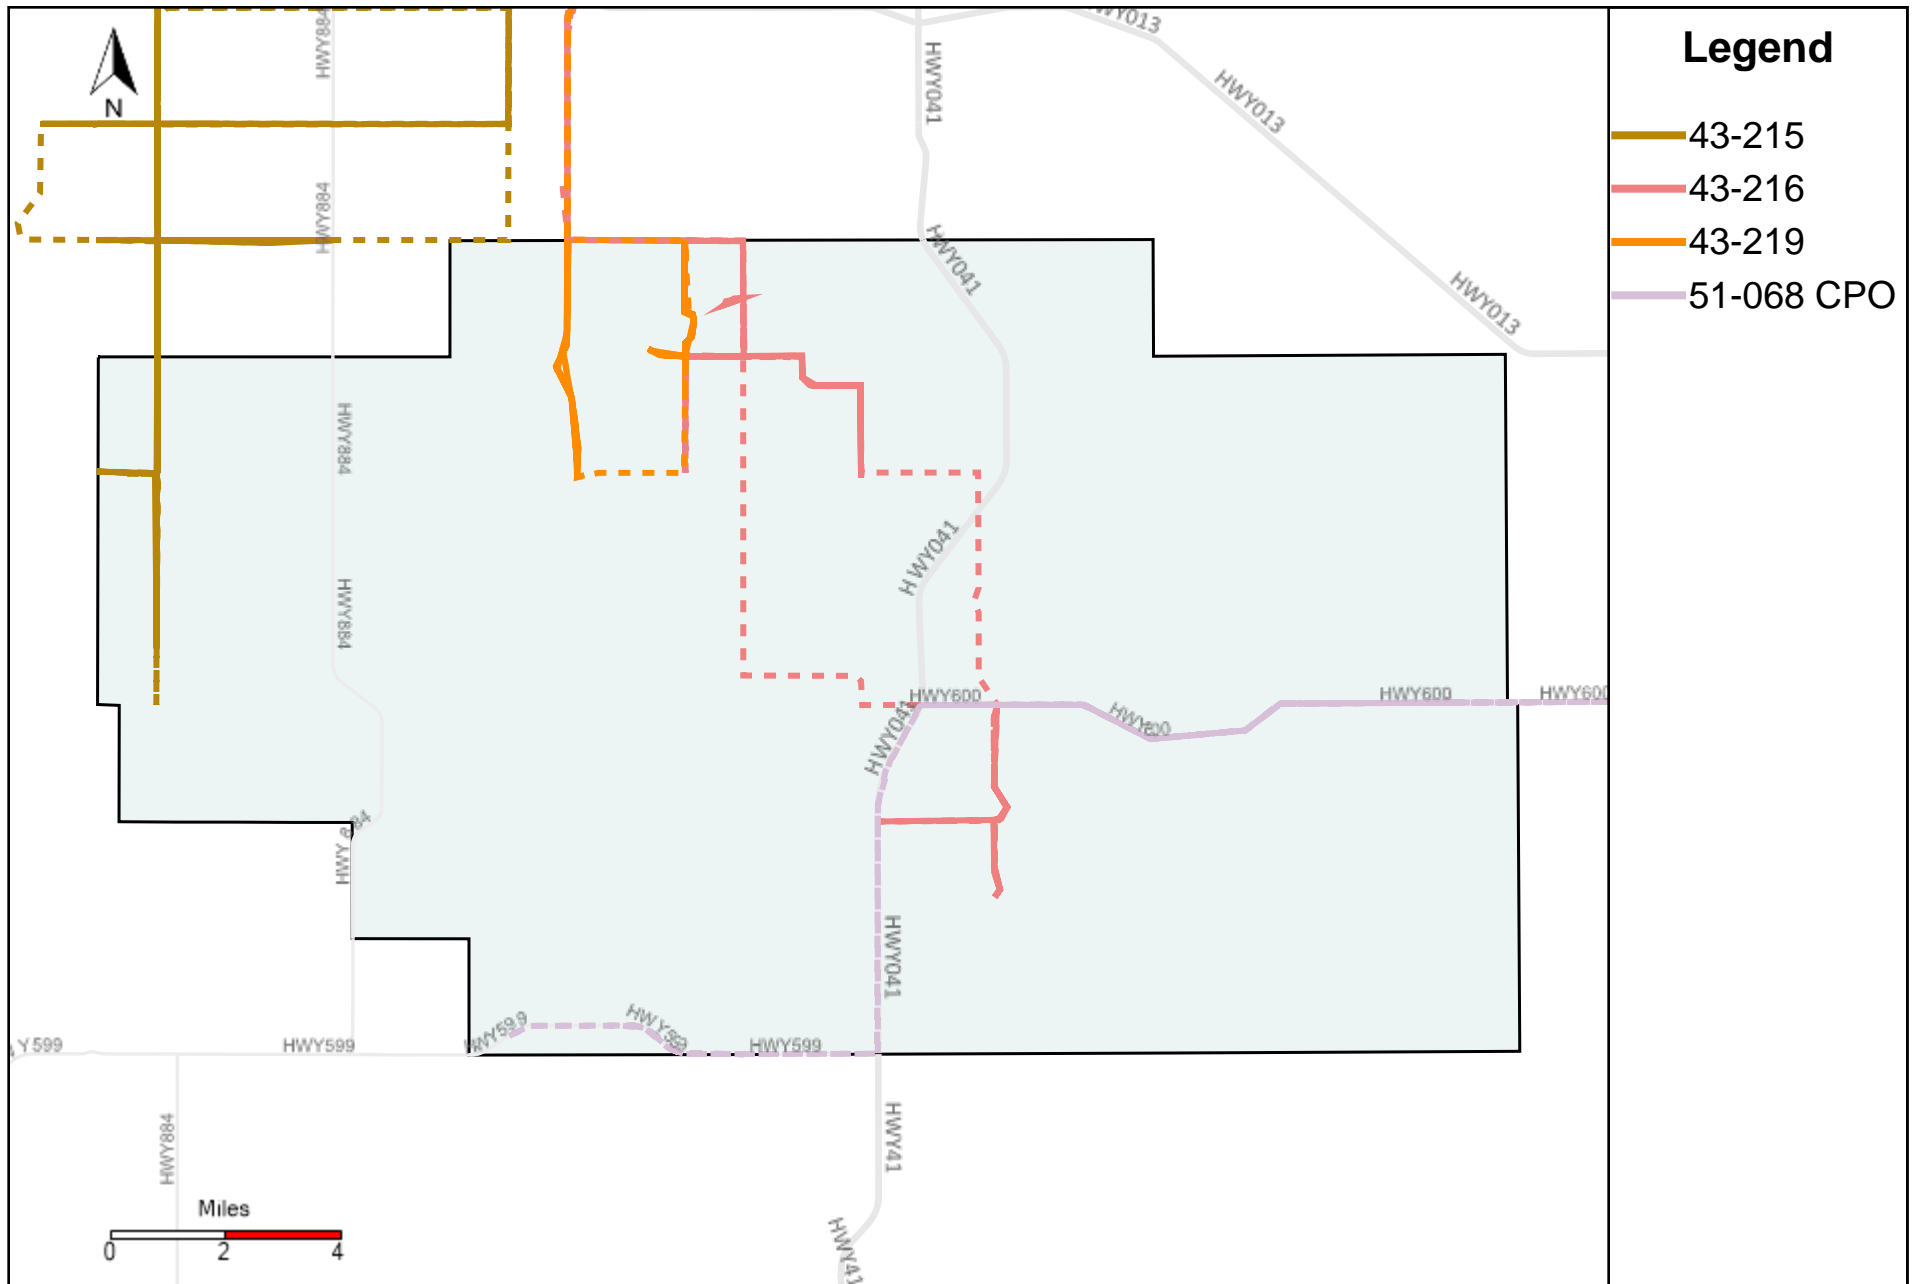

Division: 5 Grader Report(2026-04-05 ~ 2026-04-11)

Vehicle Name List	Total Distance(km)	Total Hours
43-215, 43-216, 43-219, 51-068 CPO	1107.67	79 hrs 21 min 30 sec