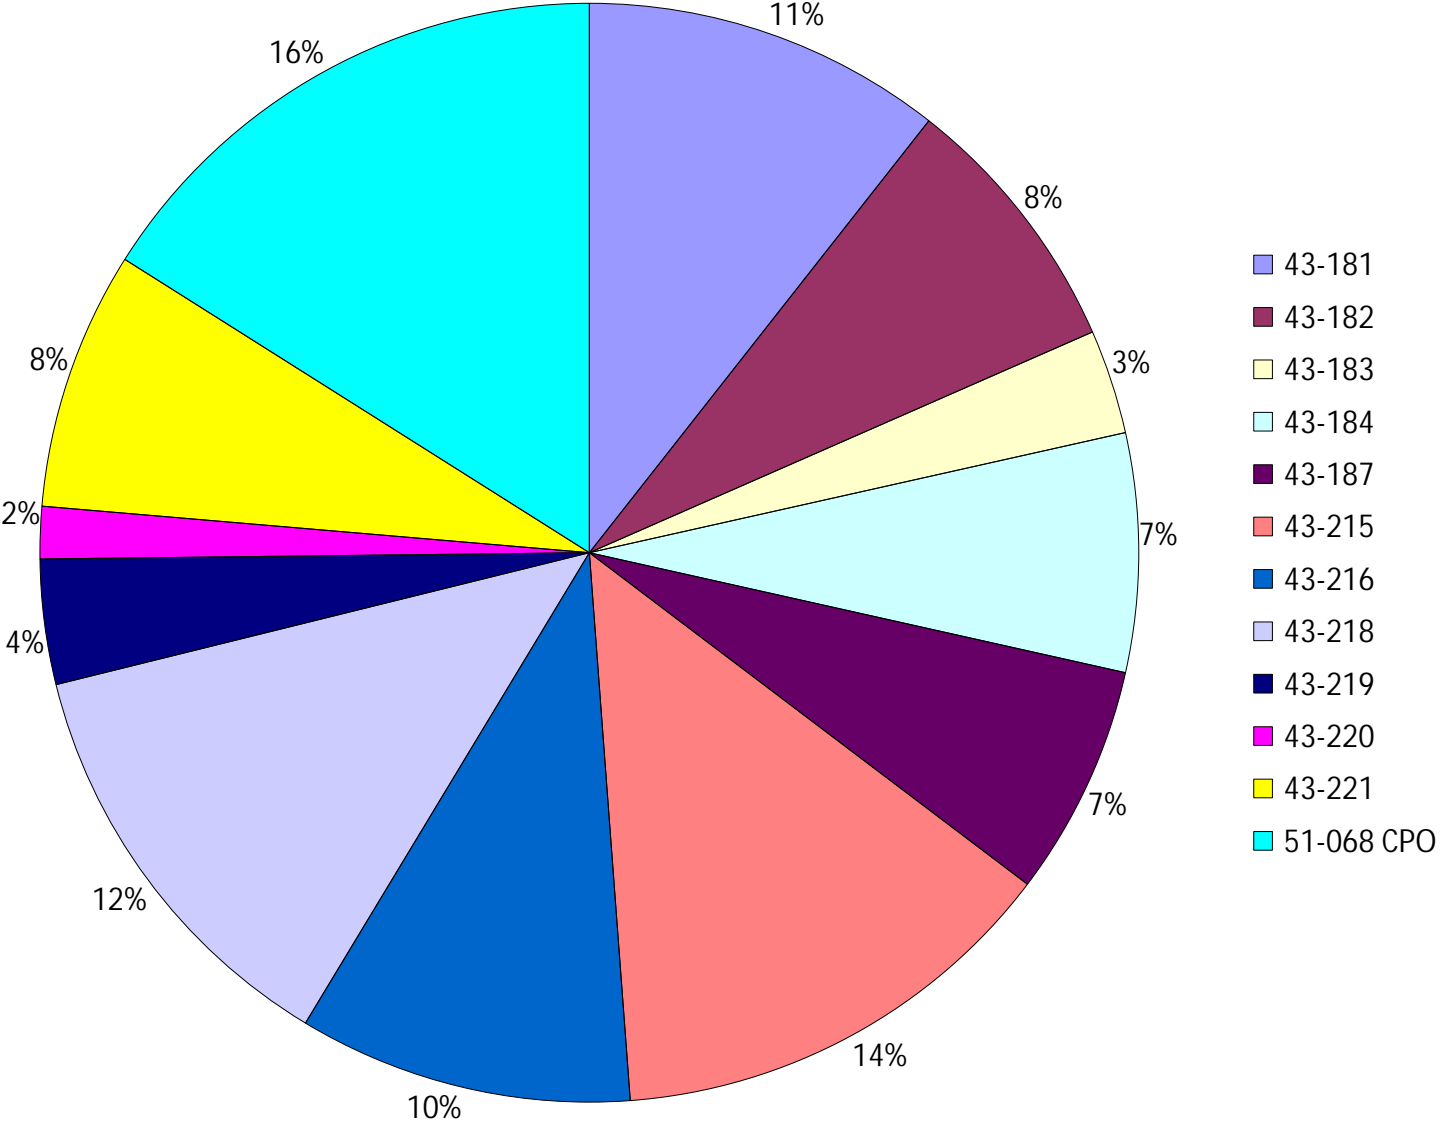

Provost Weekly Grader Report

From 4/5/2026 To 4/11/2026

4/11/2026

Vehicle	Total Distance(km)	Total Hours	Work Distance(km)	Work Hours
43-181	272.82	25 hrs 45 min 44 sec	162.27	22 hrs 15 min 29 sec
43-182	201.17	16 hrs 41 min 43 sec	94.34	12 hrs 14 min 14 sec
43-183	79.02	7 hrs 20 min 45 sec	41.98	5 hrs 53 min 58 sec
43-184	180.48	22 hrs 15 min 46 sec	101.85	18 hrs 57 min 17 sec
43-187	175.12	24 hrs 30 min 15 sec	106.02	21 hrs 30 min 35 sec
43-215	347.45	35 hrs 53 min 15 sec	193.01	24 hrs 27 min 1 sec
43-216	252.94	19 hrs 7 min 4 sec	107.06	13 hrs 32 min 45 sec
43-218	321.56	31 hrs 32 min 46 sec	234.18	28 hrs 20 min 0 sec
43-219	94.63	9 hrs 47 min 55 sec	58.87	7 hrs 30 min 18 sec
43-220	39.46	2 hrs 25 min 41 sec	5.69	1 hrs 20 min 33 sec
43-221	195.9	10 hrs 9 min 35 sec	26.65	4 hrs 27 min 46 sec
51-068 CPO	412.65	14 hrs 33 min 16 sec	0	0 hrs 0 min 0 sec
Total:	2573.22	220 hrs 3 min 47 sec	1131.92	160 hrs 29 min 58 sec

Vehicle Distance Vs Total Distance (%) From 4/5/2026 To 4/11/2026

Provost Weekly Grader Report